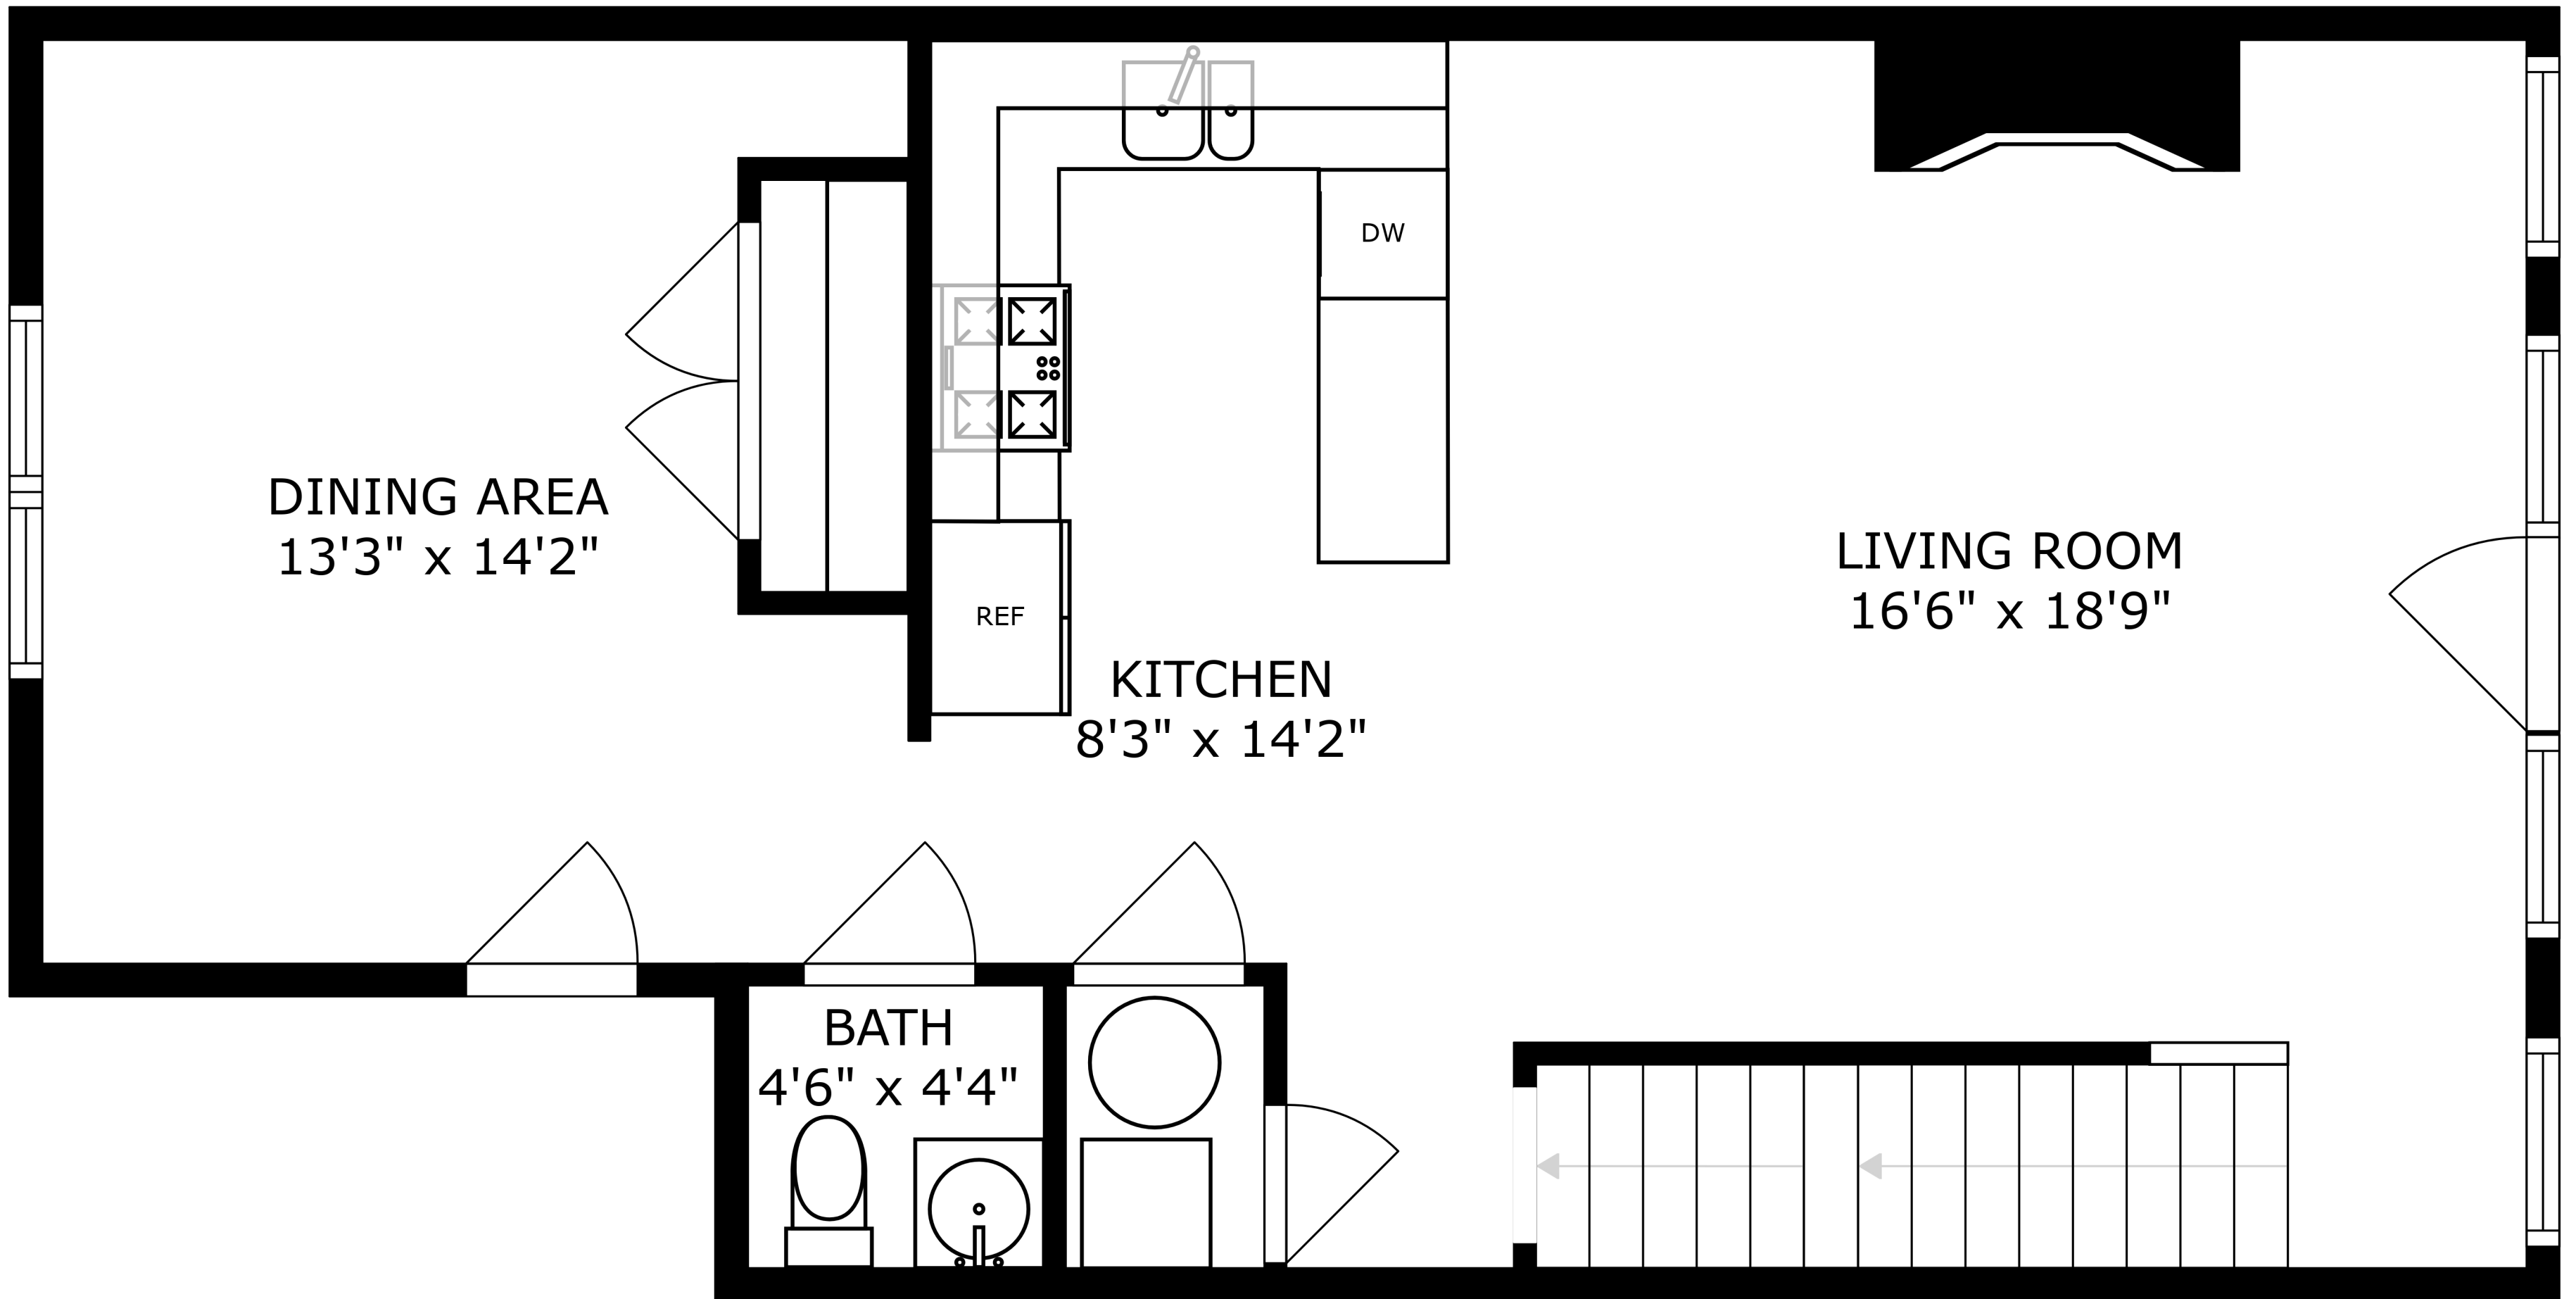

SIZES AND DIMENSIONS ARE APPROXIMATE, ACTUAL MAY VARY.

BEDROOM
13'6" x 15'0"

PRIMARY BATH
9'4" x 8'4"

BATH
5'11" x 6'8"

PRIMARY BEDROOM
14'10" x 19'0"

SIZES AND DIMENSIONS ARE APPROXIMATE, ACTUAL MAY VARY.

DINING AREA
13'3" x 14'2"

KITCHEN
8'3" x 14'2"

LIVING ROOM
16'6" x 18'9"

BATH
4'6" x 4'4"

SIZES AND DIMENSIONS ARE APPROXIMATE, ACTUAL MAY VARY.