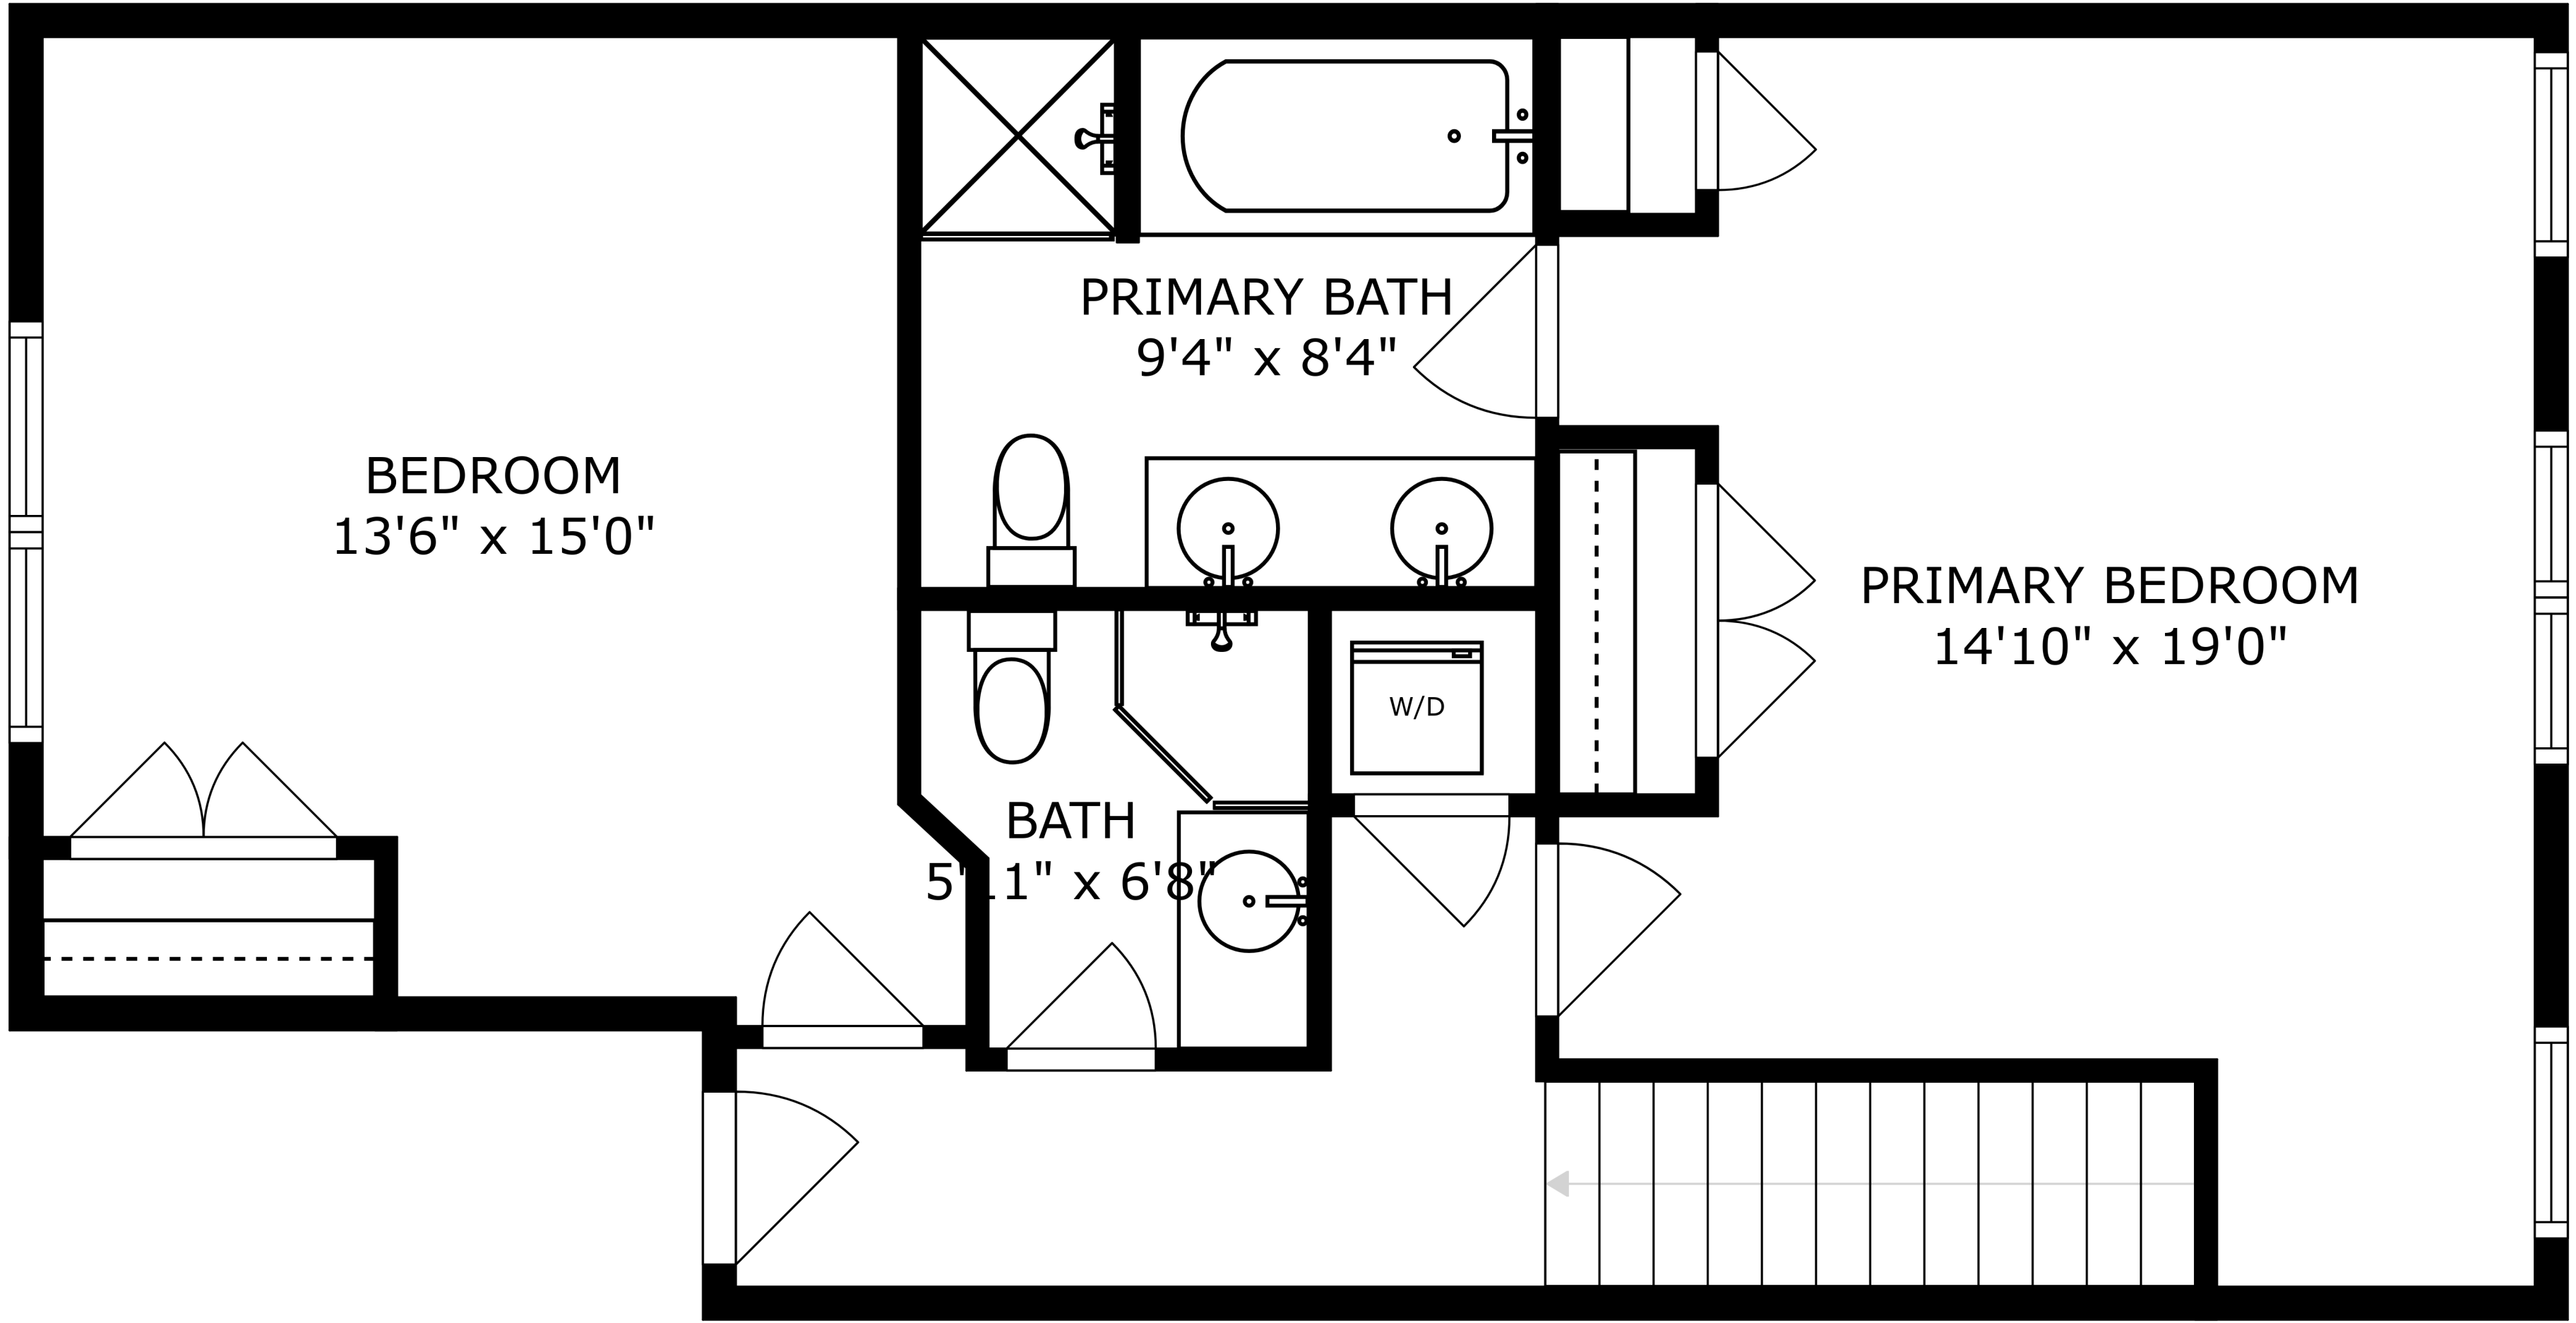

SIZES AND DIMENSIONS ARE APPROXIMATE, ACTUAL MAY VARY.

BEDROOM
13'6" x 15'0"

PRIMARY BATH
9'4" x 8'4"

BATH
5'11" x 6'8"

PRIMARY BEDROOM
14'10" x 19'0"

SIZES AND DIMENSIONS ARE APPROXIMATE, ACTUAL MAY VARY.

DINING AREA
13'3" x 14'2"

KITCHEN
8'3" x 14'2"

LIVING ROOM
16'6" x 18'9"

BATH
4'6" x 4'4"

SIZES AND DIMENSIONS ARE APPROXIMATE, ACTUAL MAY VARY.