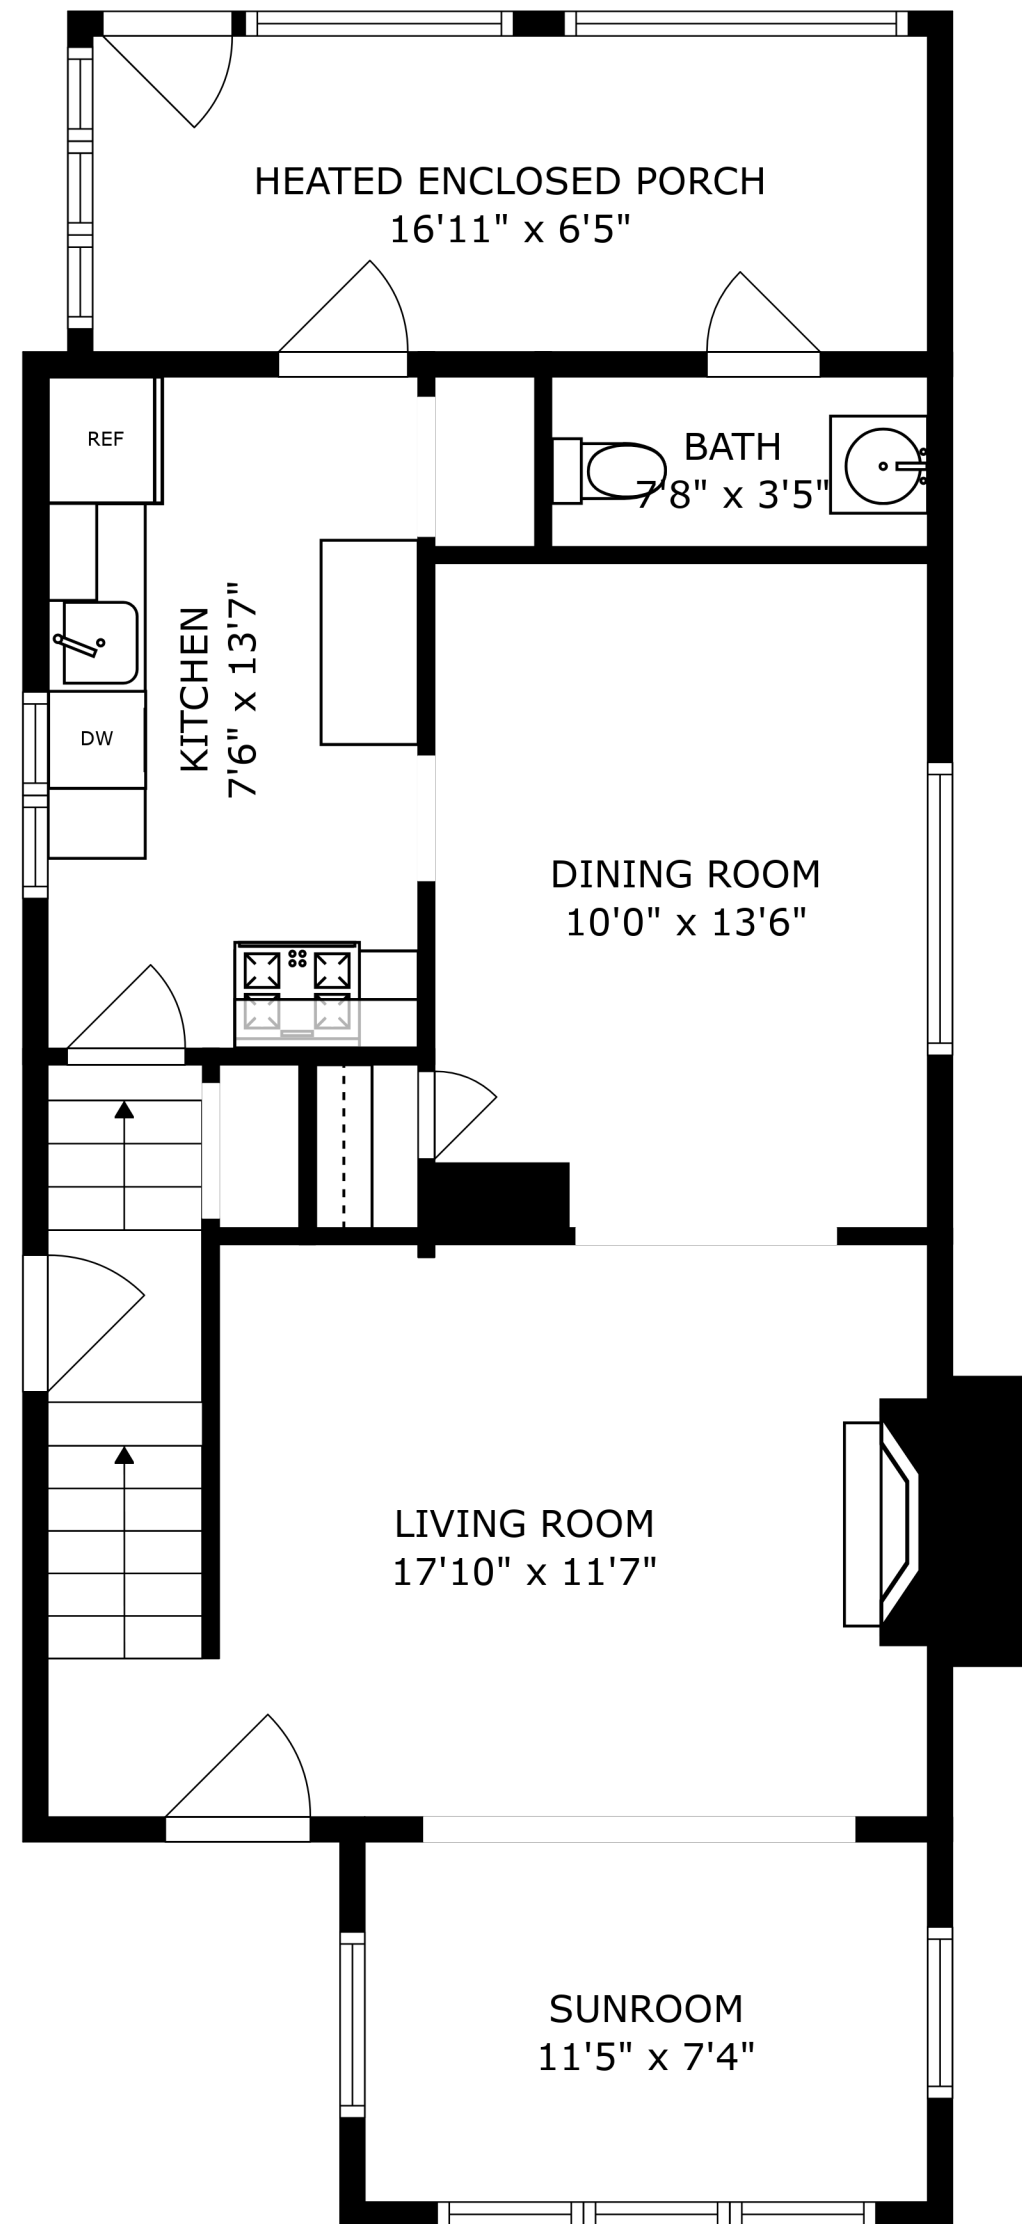

FLOOR 1

FLOOR 2

FLOOR 3

SIZES AND DIMENSIONS ARE APPROXIMATE, ACTUAL MAY VARY.

SIZES AND DIMENSIONS ARE APPROXIMATE, ACTUAL MAY VARY.

SIZES AND DIMENSIONS ARE APPROXIMATE, ACTUAL MAY VARY.

LAUNDRY/UTILITY ROOM
17'10" x 21'7"

REC ROOM
11'1" x 14'2"

SIZES AND DIMENSIONS ARE APPROXIMATE, ACTUAL MAY VARY.