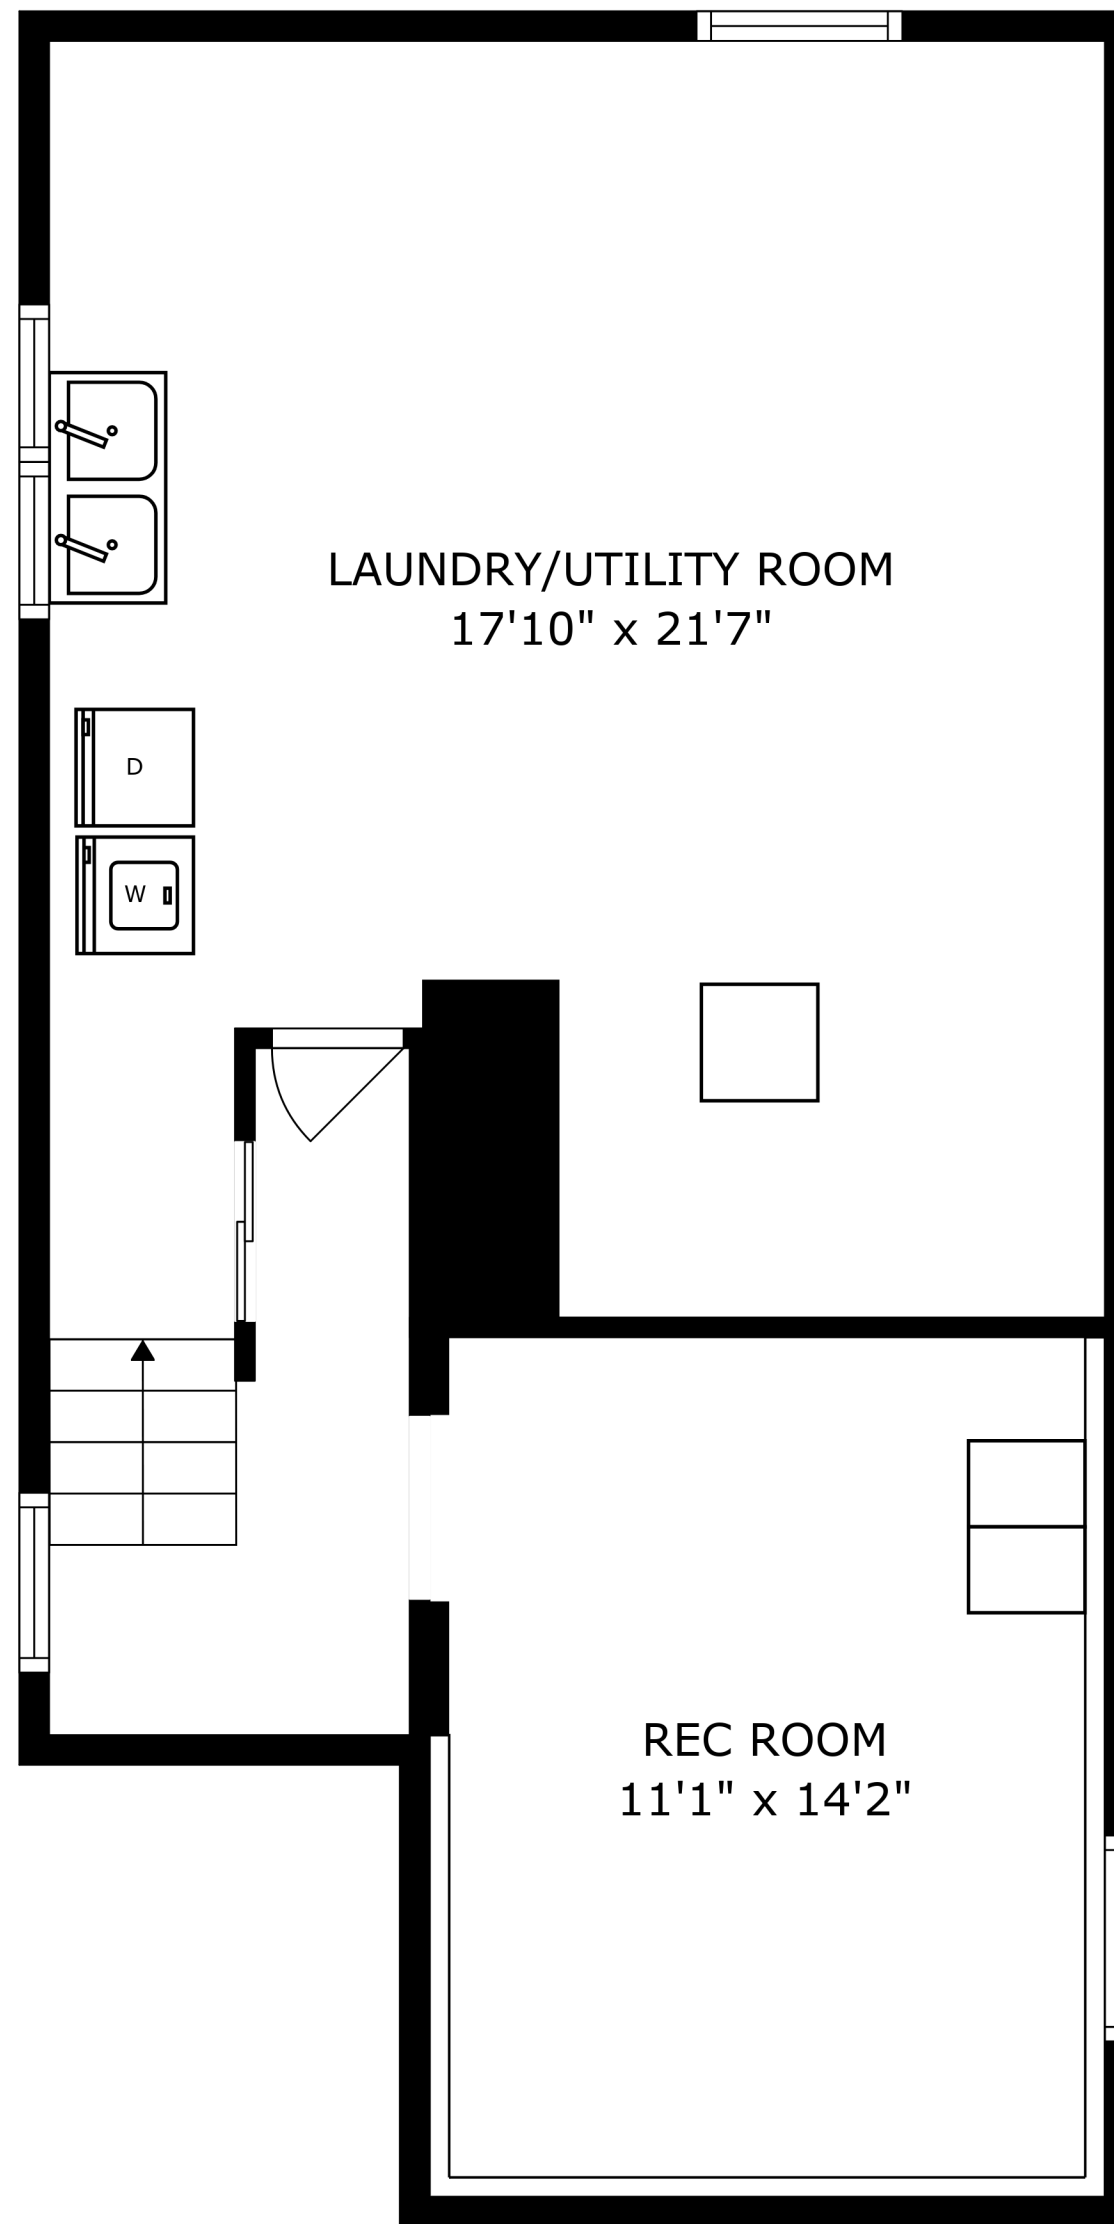

FLOOR 1

FLOOR 2

FLOOR 3

SIZES AND DIMENSIONS ARE APPROXIMATE, ACTUAL MAY VARY.

SIZES AND DIMENSIONS ARE APPROXIMATE, ACTUAL MAY VARY.

SIZES AND DIMENSIONS ARE APPROXIMATE, ACTUAL MAY VARY.

LAUNDRY/UTILITY ROOM
17'10" x 21'7"

REC ROOM
11'1" x 14'2"

SIZES AND DIMENSIONS ARE APPROXIMATE, ACTUAL MAY VARY.