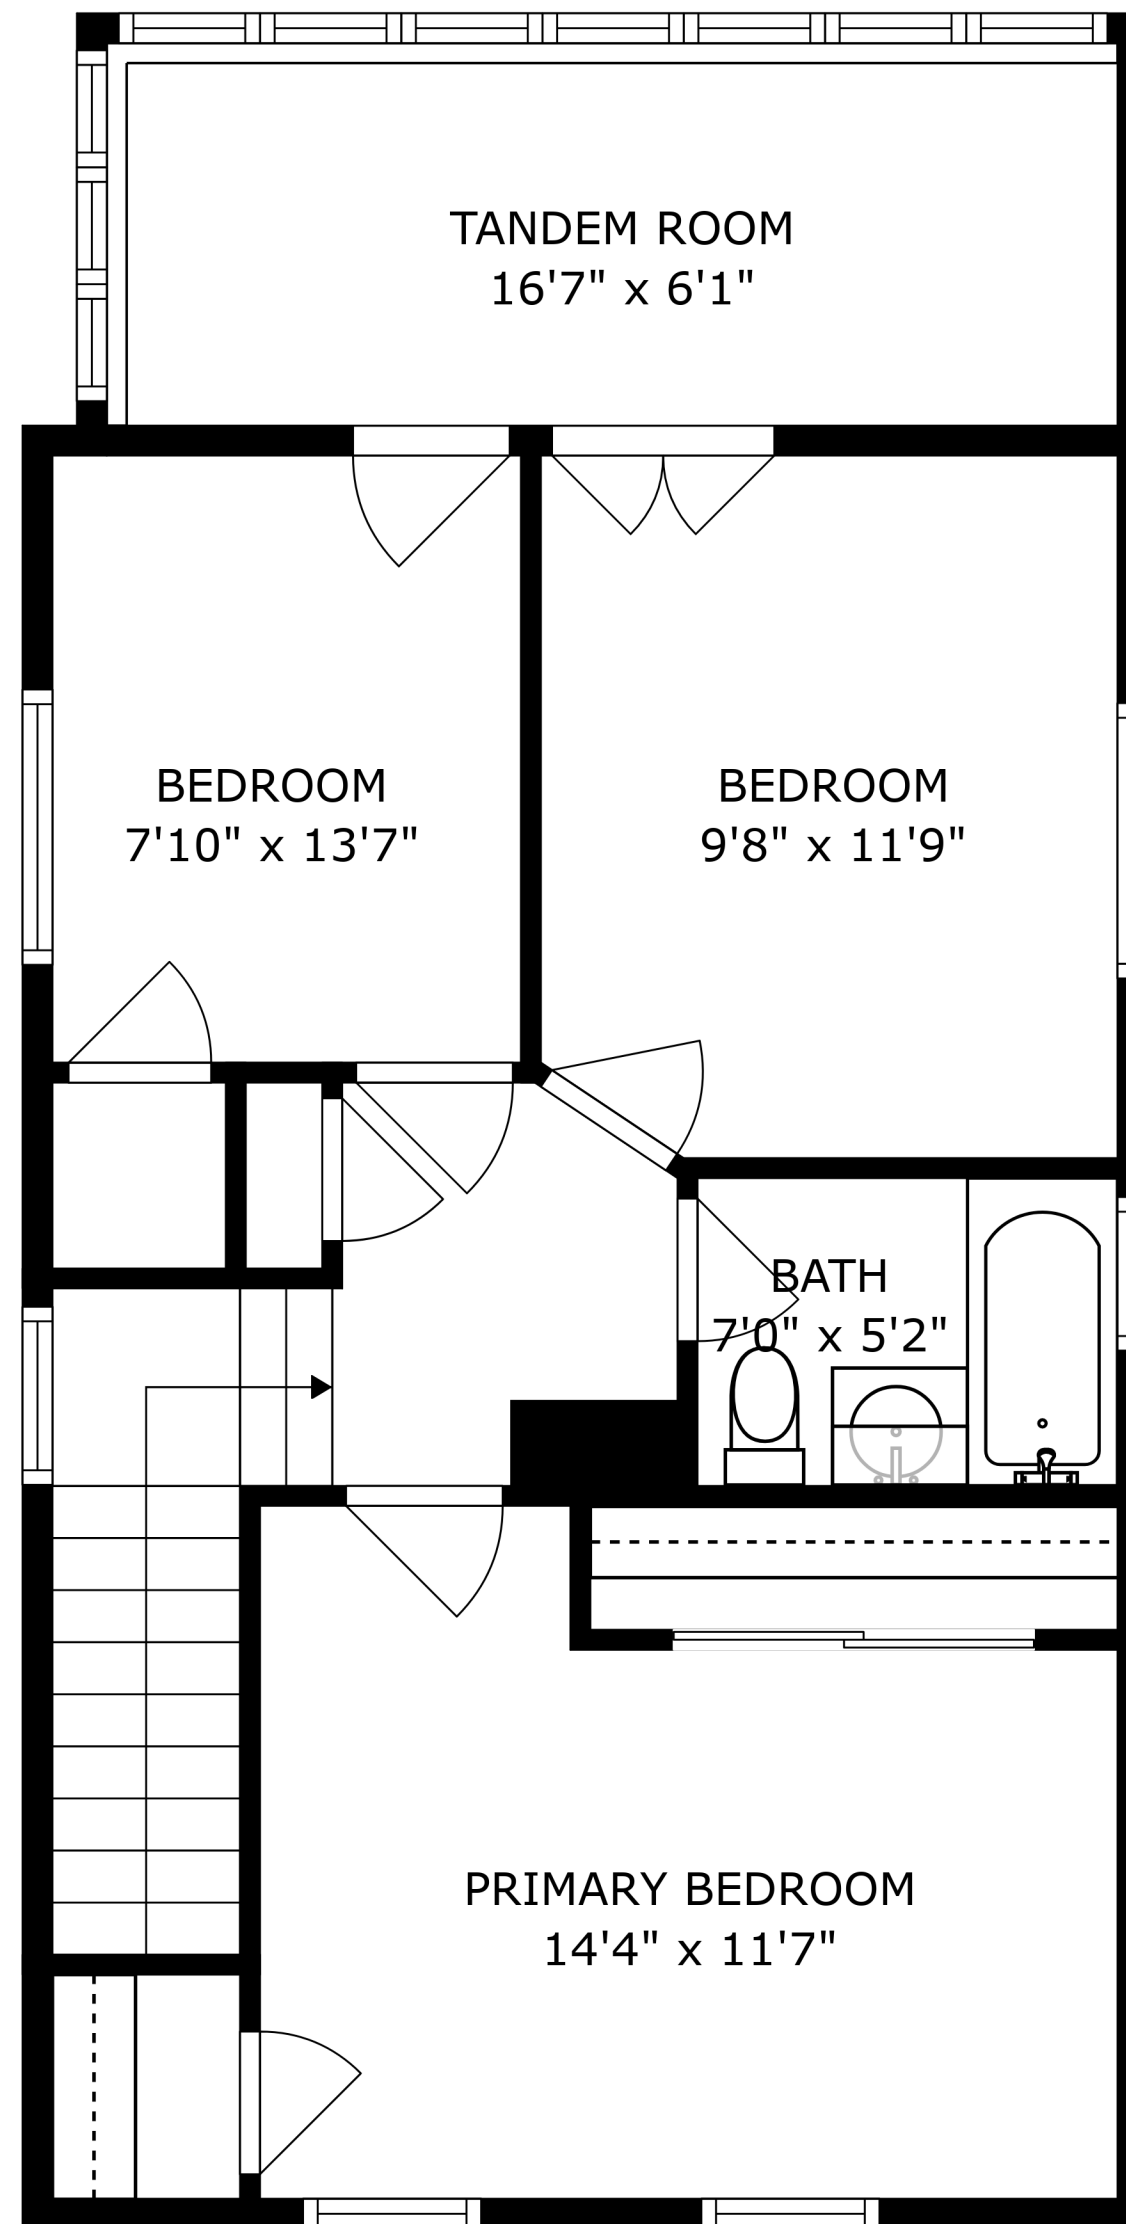

FLOOR 1

FLOOR 2

FLOOR 3

SIZES AND DIMENSIONS ARE APPROXIMATE, ACTUAL MAY VARY.

SIZES AND DIMENSIONS ARE APPROXIMATE, ACTUAL MAY VARY.

SIZES AND DIMENSIONS ARE APPROXIMATE, ACTUAL MAY VARY.

LAUNDRY/UTILITY ROOM
17'10" x 21'7"

REC ROOM
11'1" x 14'2"

SIZES AND DIMENSIONS ARE APPROXIMATE, ACTUAL MAY VARY.