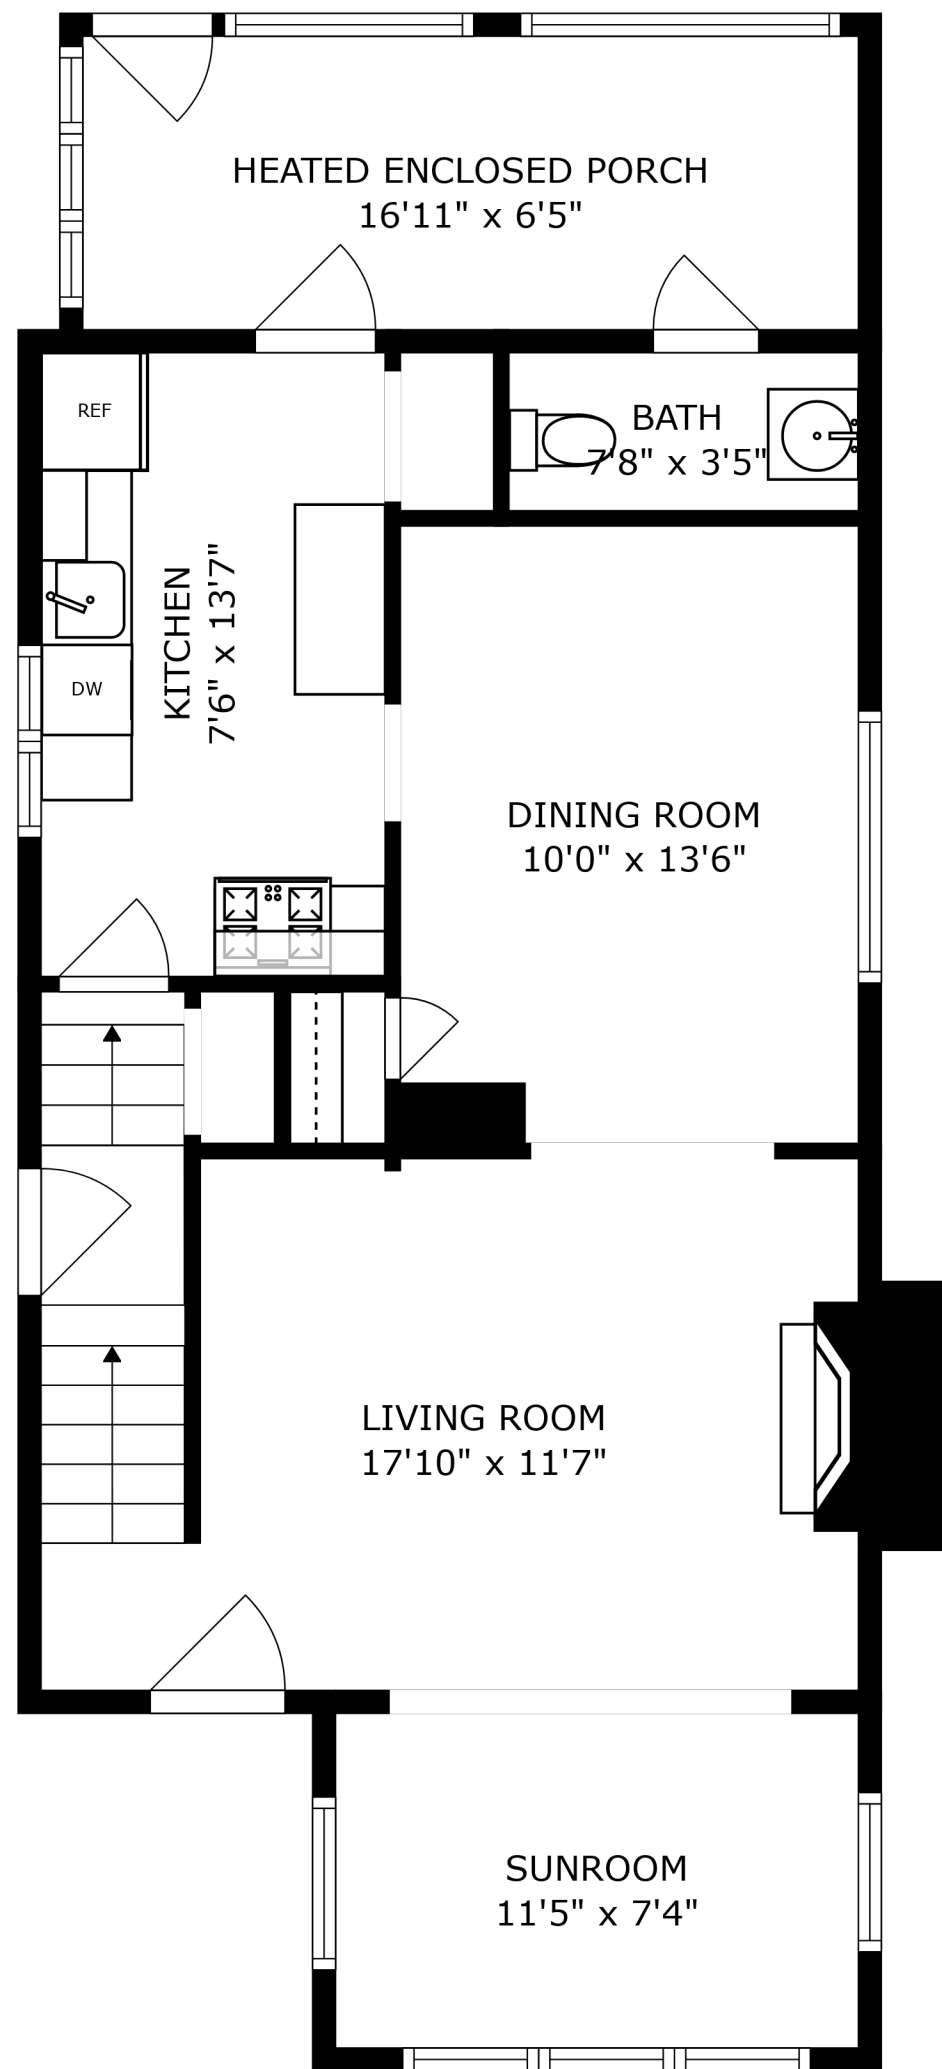

FLOOR 1

FLOOR 2

FLOOR 3

SIZES AND DIMENSIONS ARE APPROXIMATE, ACTUAL MAY VARY.

SIZES AND DIMENSIONS ARE APPROXIMATE, ACTUAL MAY VARY.

SIZES AND DIMENSIONS ARE APPROXIMATE, ACTUAL MAY VARY.

LAUNDRY/UTILITY ROOM
17'10" x 21'7"

REC ROOM
11'1" x 14'2"

SIZES AND DIMENSIONS ARE APPROXIMATE, ACTUAL MAY VARY.