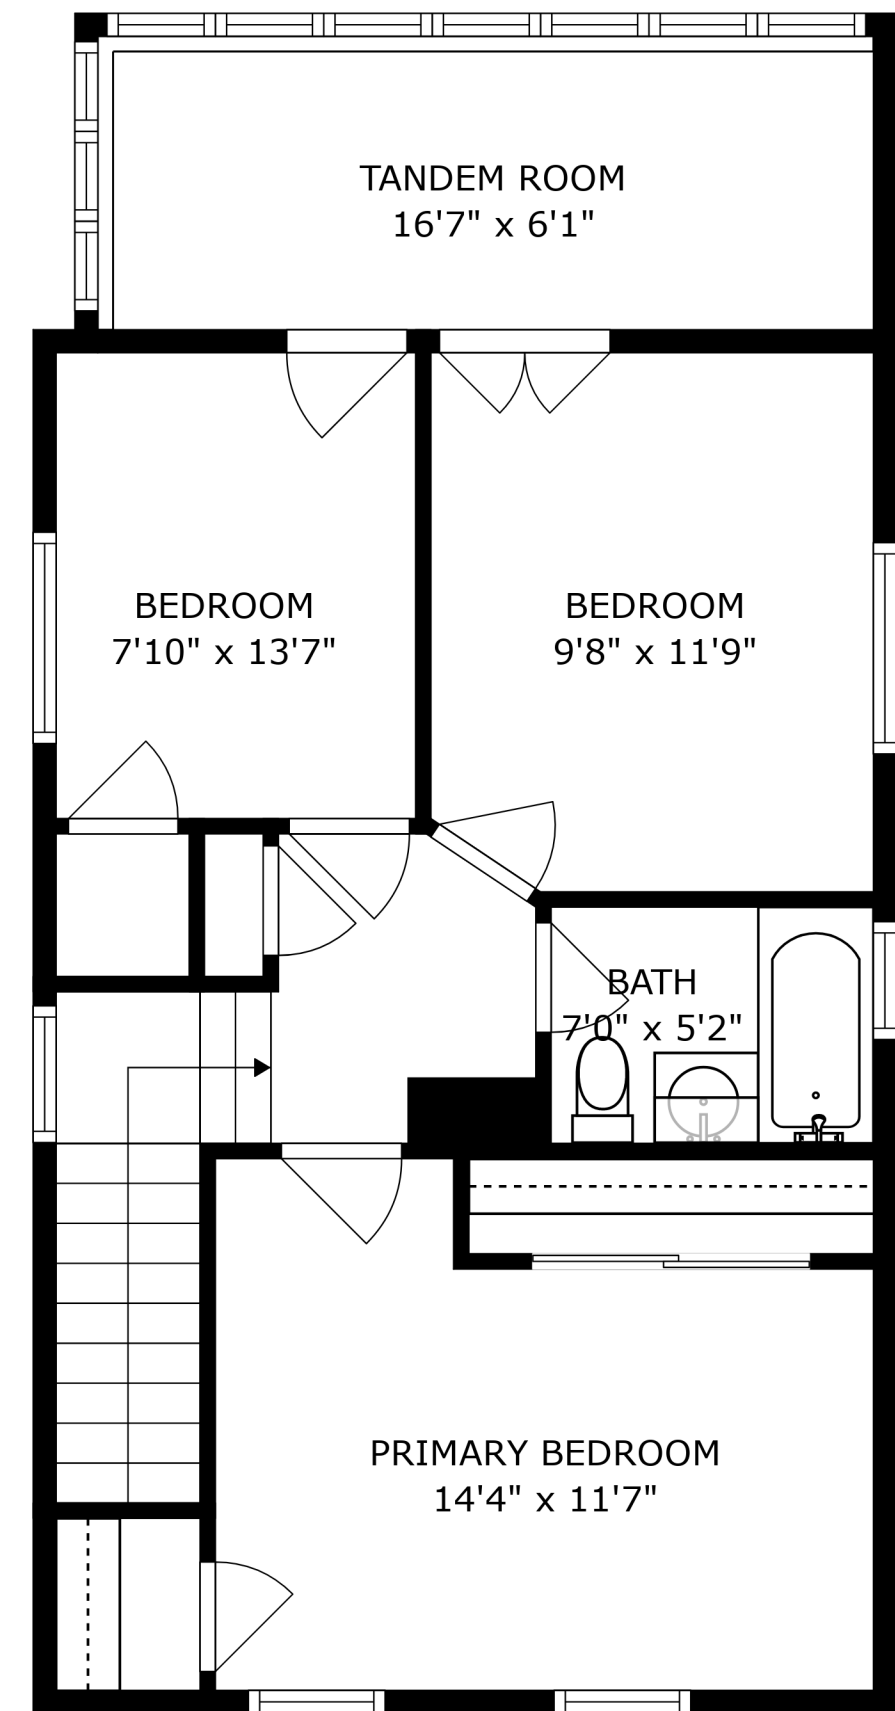

FLOOR 1

FLOOR 2

FLOOR 3

SIZES AND DIMENSIONS ARE APPROXIMATE, ACTUAL MAY VARY.

SIZES AND DIMENSIONS ARE APPROXIMATE, ACTUAL MAY VARY.

SIZES AND DIMENSIONS ARE APPROXIMATE, ACTUAL MAY VARY.

LAUNDRY/UTILITY ROOM
17'10" x 21'7"

REC ROOM
11'1" x 14'2"

SIZES AND DIMENSIONS ARE APPROXIMATE, ACTUAL MAY VARY.