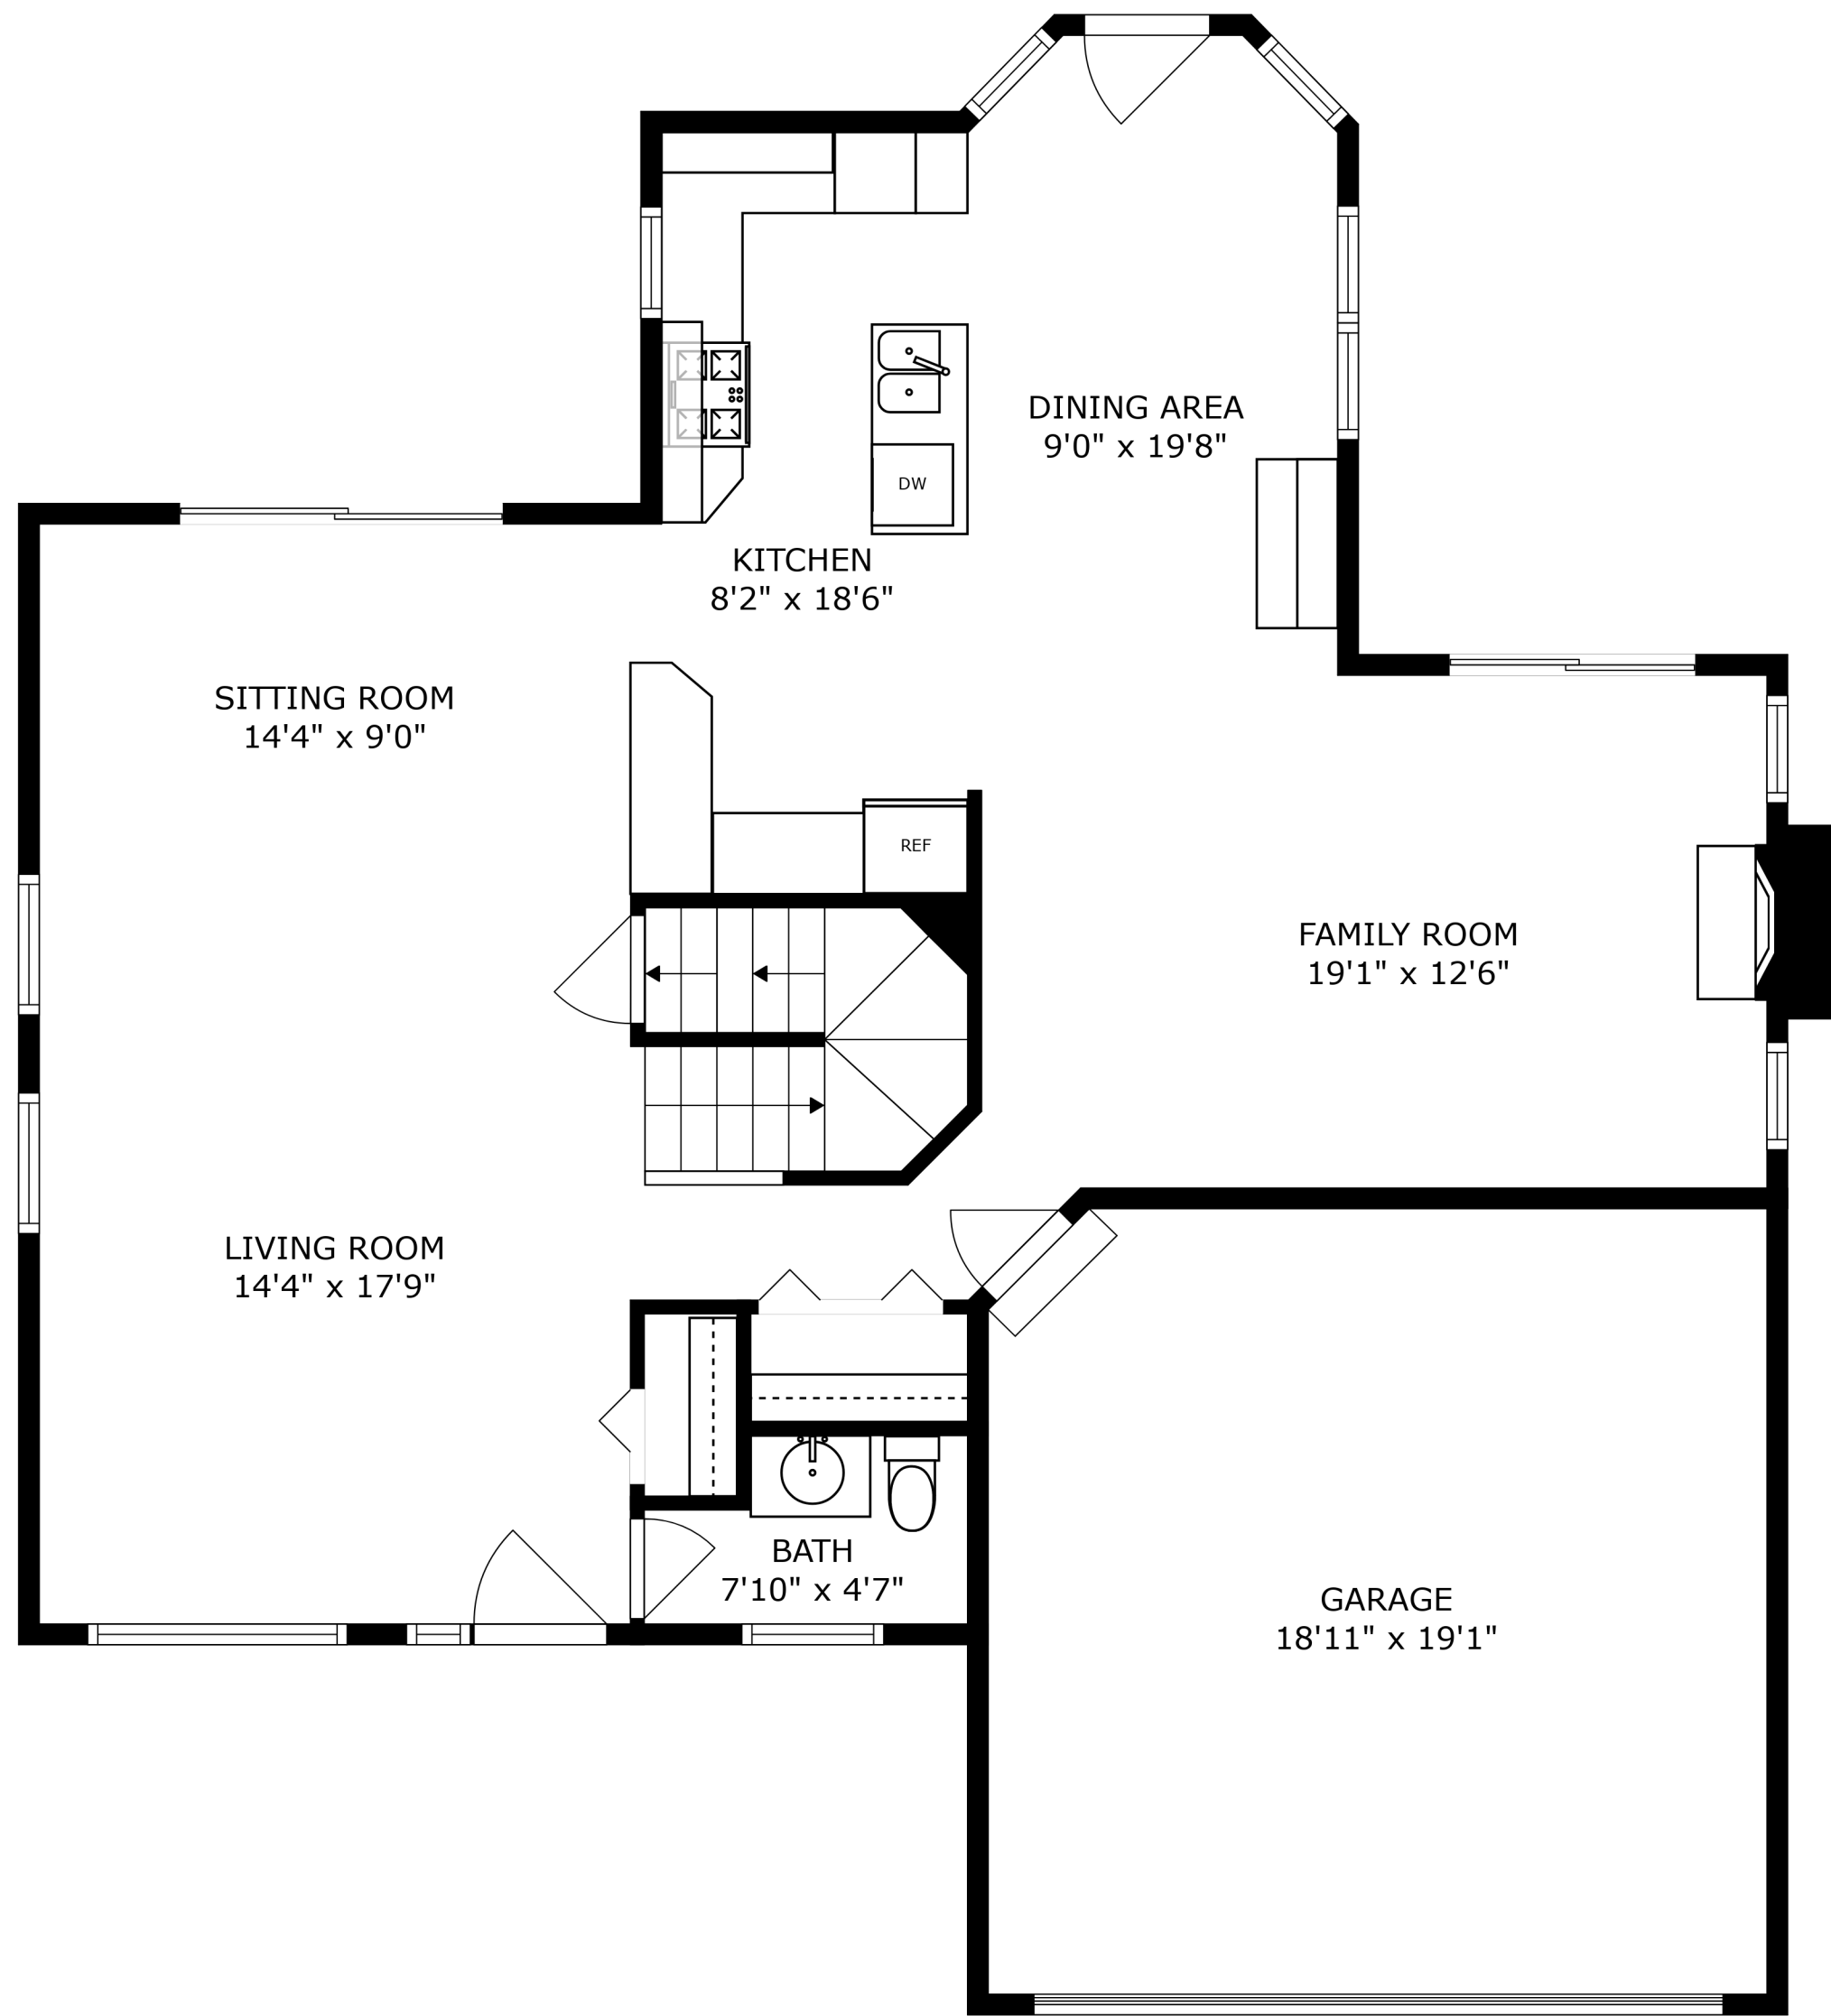

SIZES AND DIMENSIONS ARE APPROXIMATE, ACTUAL MAY VARY.

SIZES AND DIMENSIONS ARE APPROXIMATE, ACTUAL MAY VARY.

SIZES AND DIMENSIONS ARE APPROXIMATE, ACTUAL MAY VARY.

BASEMENT
21'8" x 25'6"

UTILITY
12'7" x 10'3"

REF

REF

W

W/D

SIZES AND DIMENSIONS ARE APPROXIMATE, ACTUAL MAY VARY.