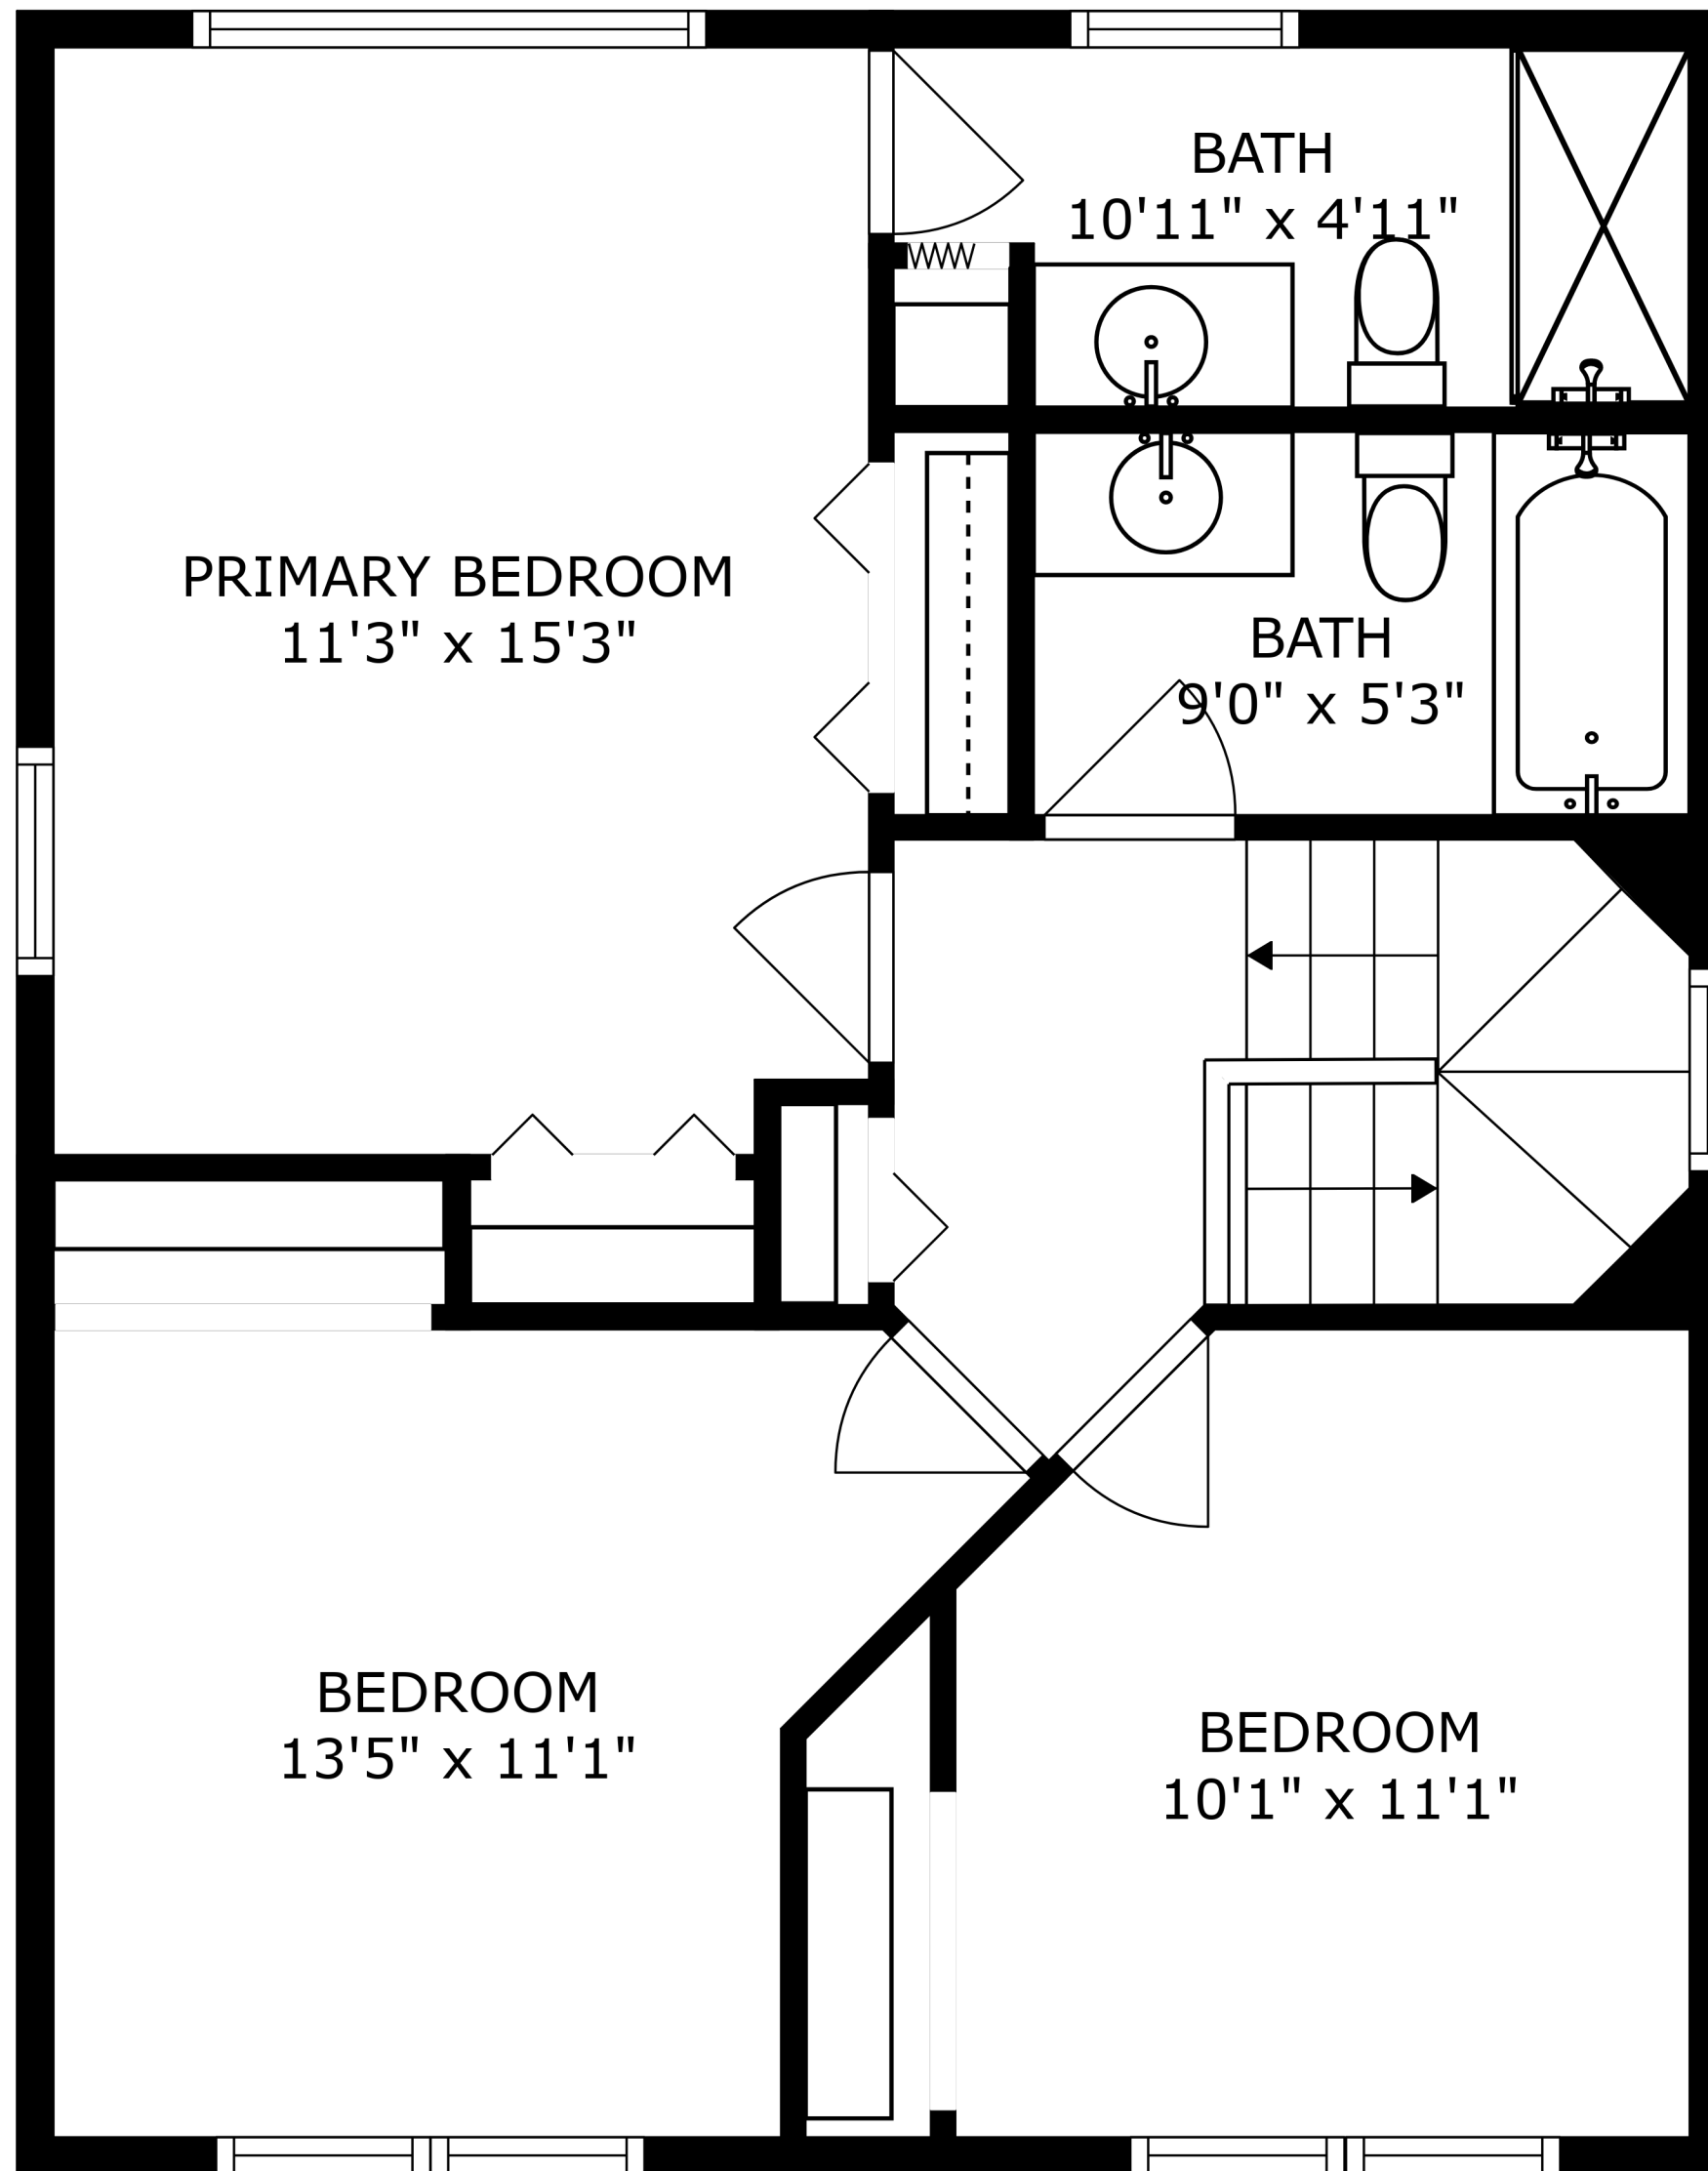

SIZES AND DIMENSIONS ARE APPROXIMATE, ACTUAL MAY VARY.

SIZES AND DIMENSIONS ARE APPROXIMATE, ACTUAL MAY VARY.

SIZES AND DIMENSIONS ARE APPROXIMATE, ACTUAL MAY VARY.

BASEMENT
21'8" x 25'6"

UTILITY
12'7" x 10'3"

REF

REF

W

W/D

SIZES AND DIMENSIONS ARE APPROXIMATE, ACTUAL MAY VARY.