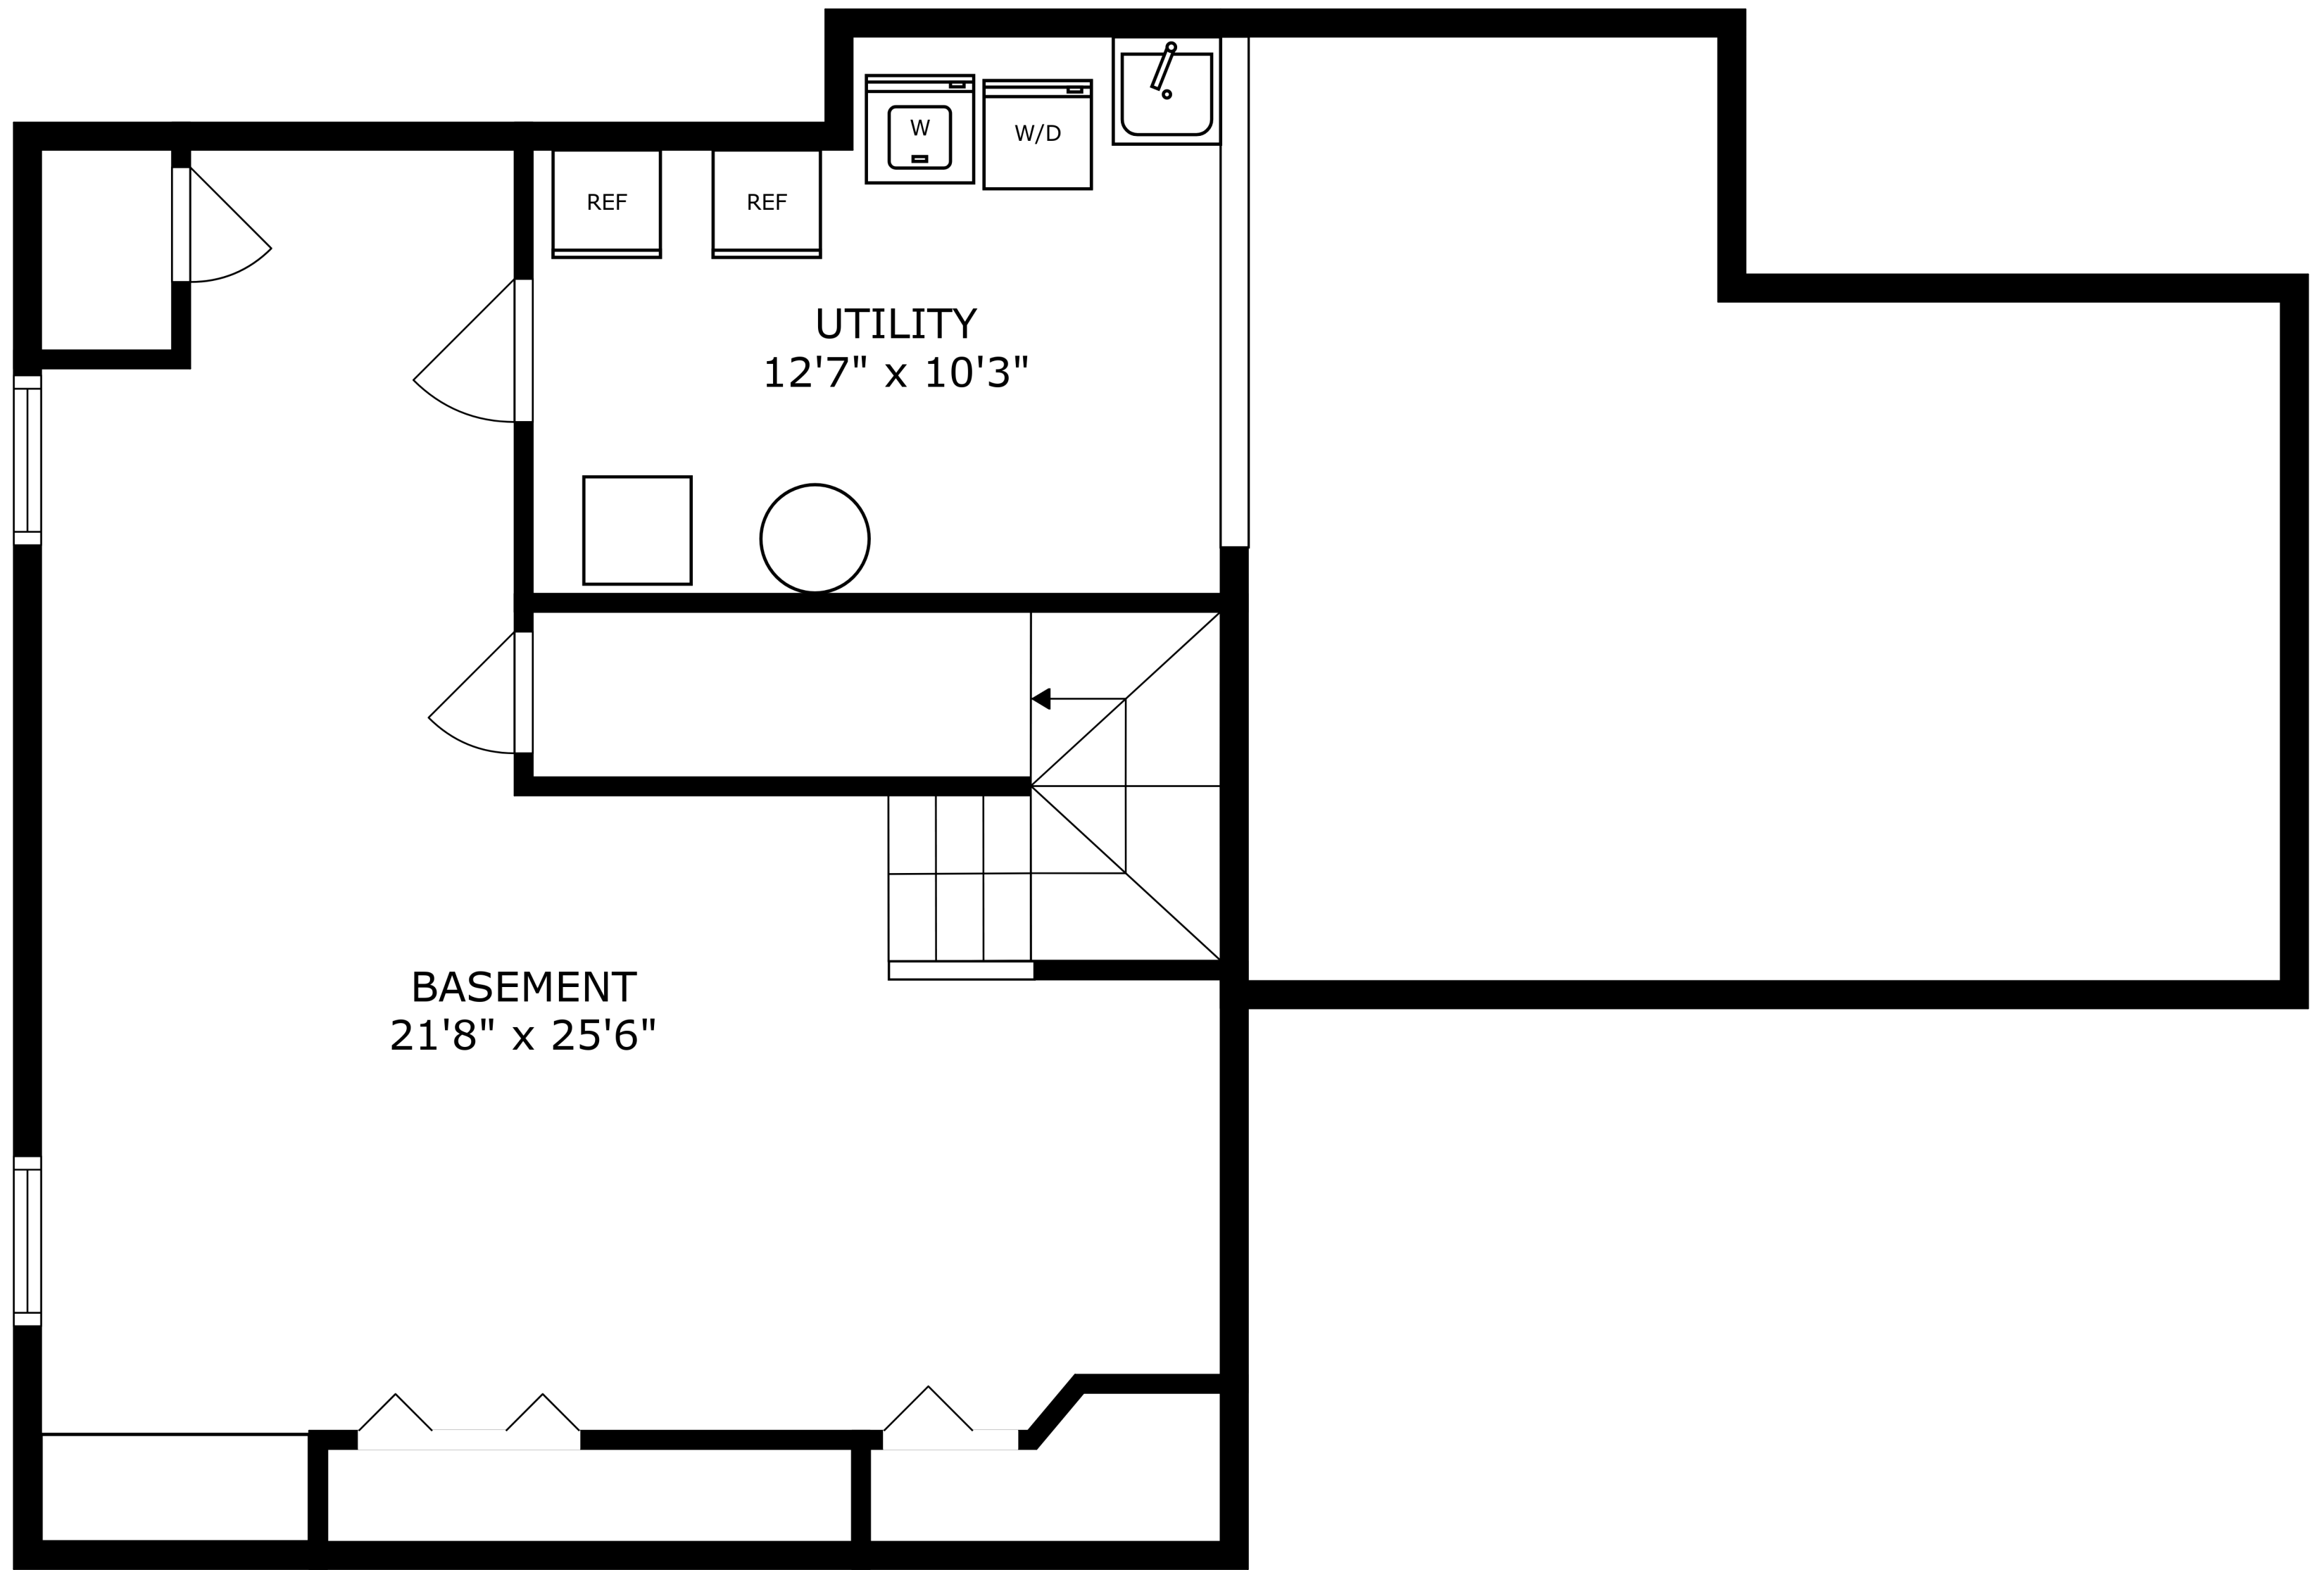

SIZES AND DIMENSIONS ARE APPROXIMATE, ACTUAL MAY VARY.

SIZES AND DIMENSIONS ARE APPROXIMATE, ACTUAL MAY VARY.

SIZES AND DIMENSIONS ARE APPROXIMATE, ACTUAL MAY VARY.

BASEMENT
21'8" x 25'6"

UTILITY
12'7" x 10'3"

REF

REF

W

W/D

SIZES AND DIMENSIONS ARE APPROXIMATE, ACTUAL MAY VARY.