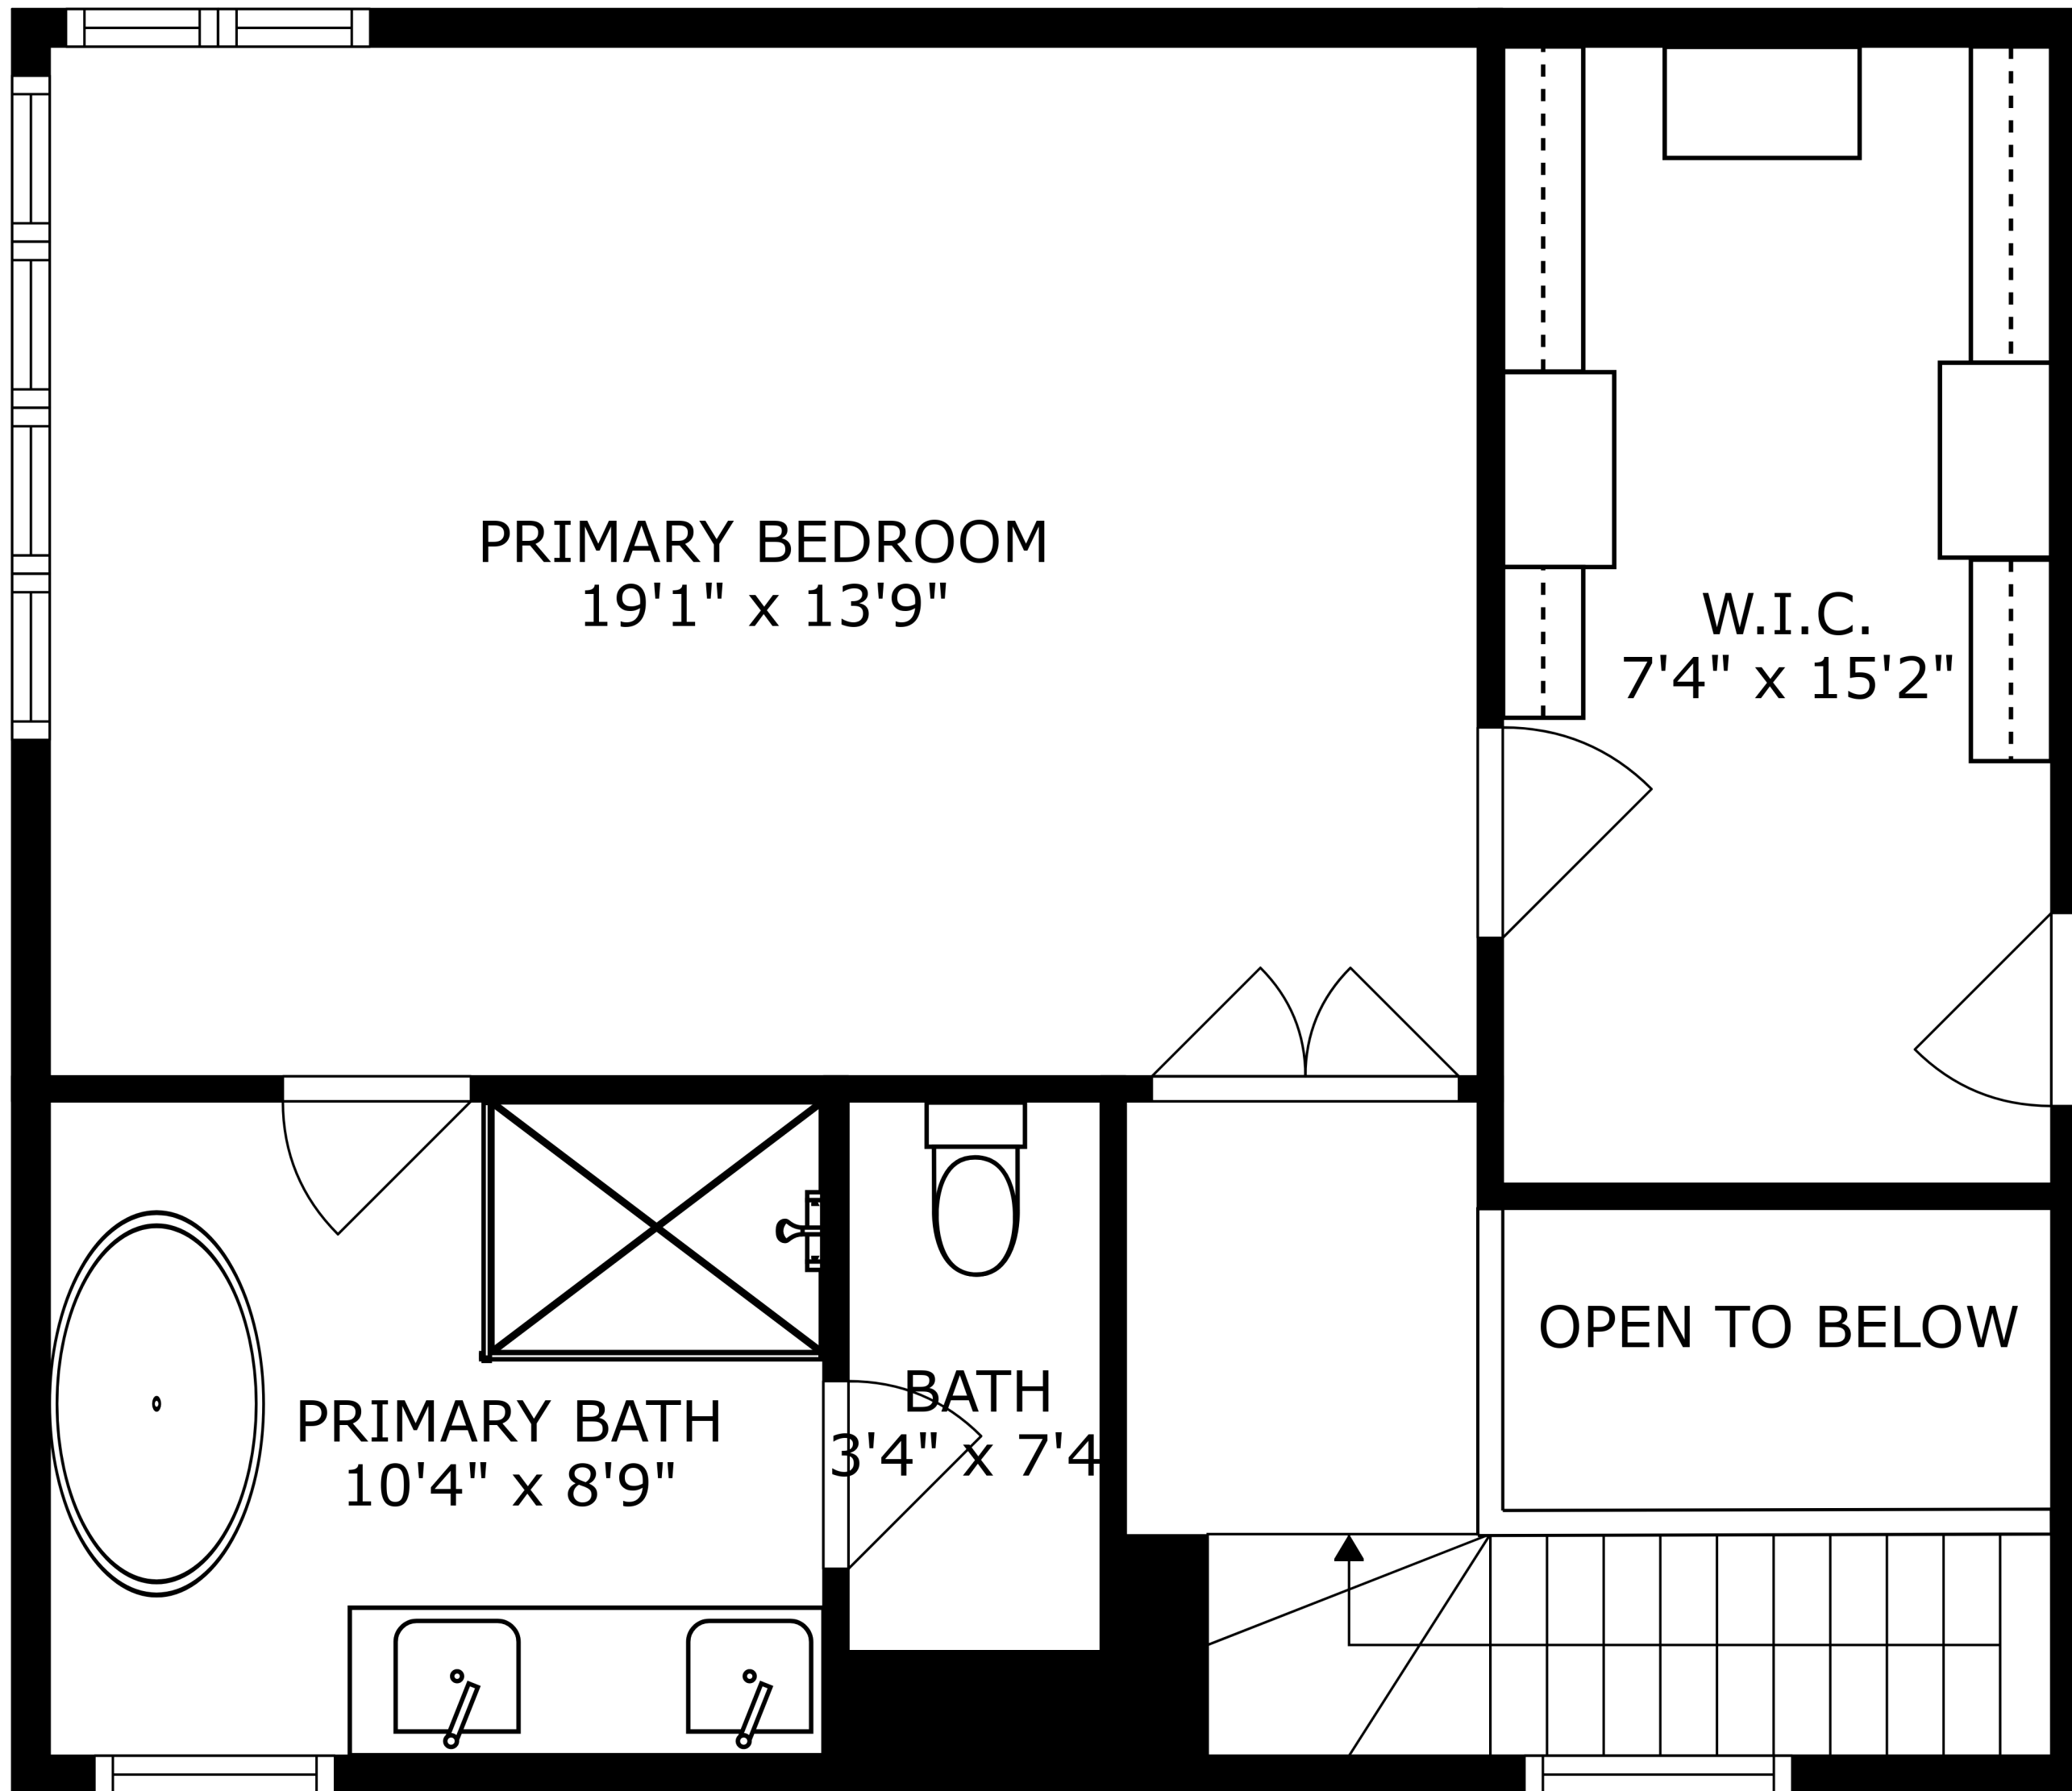

SIZES AND DIMENSIONS ARE APPROXIMATE, ACTUAL MAY VARY.

PRIMARY BEDROOM
19'1" x 13'9"

W.I.C.
7'4" x 15'2"

PRIMARY BATH
10'4" x 8'9"

BATH
3'4" x 7'4"

OPEN TO BELOW

SIZES AND DIMENSIONS ARE APPROXIMATE, ACTUAL MAY VARY.

SIZES AND DIMENSIONS ARE APPROXIMATE, ACTUAL MAY VARY.

SIZES AND DIMENSIONS ARE APPROXIMATE, ACTUAL MAY VARY.