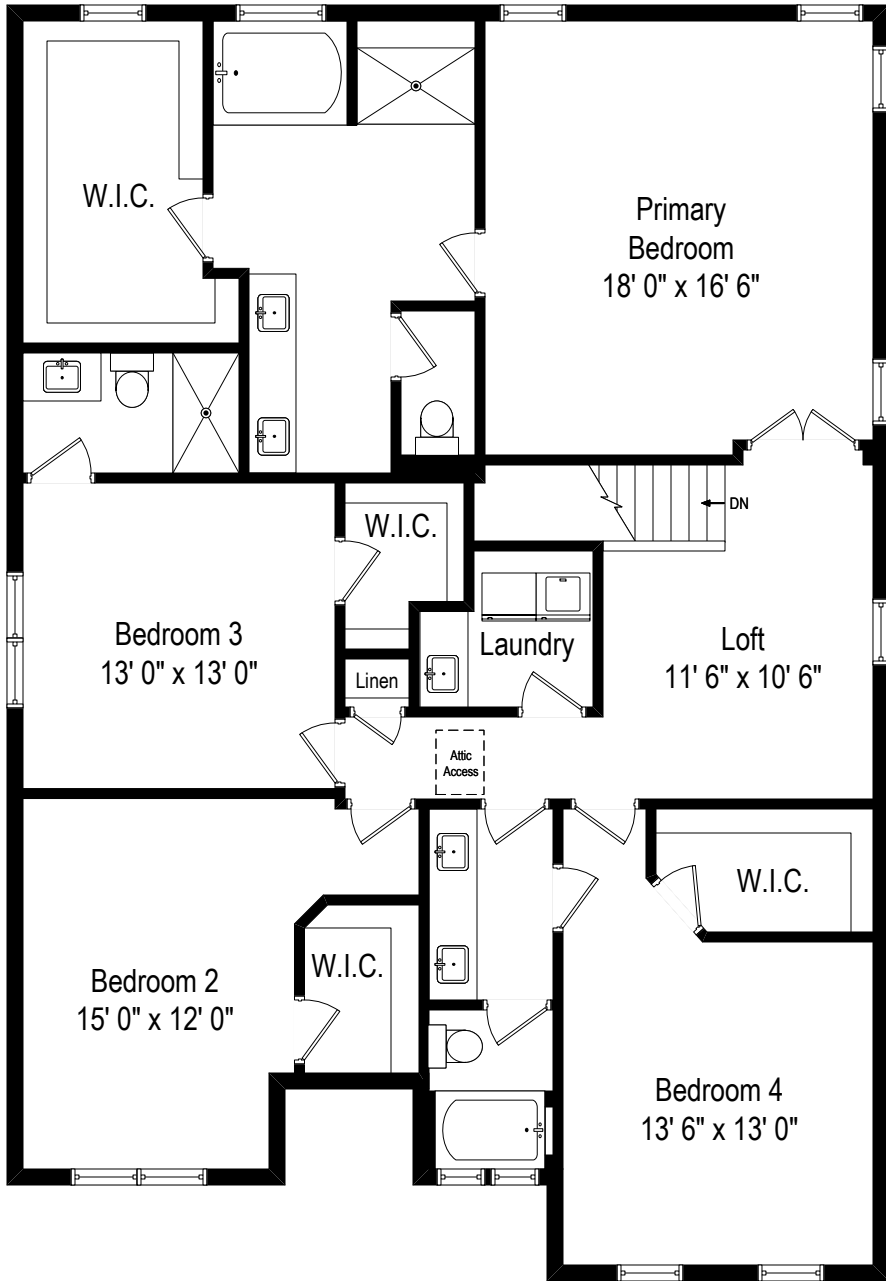

5306 Carpenter Street - Downers Grove, IL 60515

First Level

5306 Carpenter Street - Downers Grove, IL 60515

Second Level

All dimensions are approximate. This plan is for marketing purposes only.

5306 Carpenter Street - Downers Grove, IL 60515

Lower Level

Second Level

First Level

Lower Level

5306 Carpenter Street - Downers Grove, IL 60515