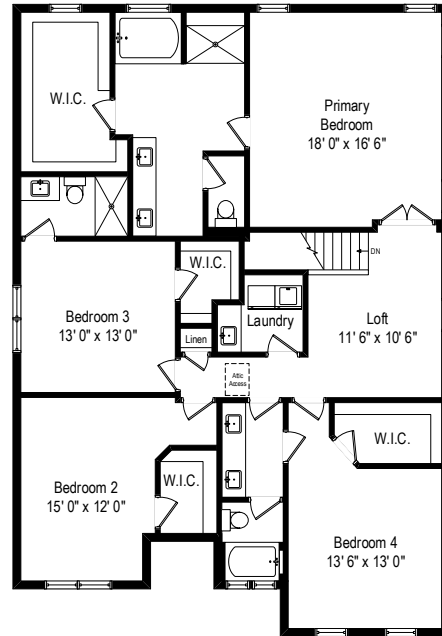

5306 Carpenter Street - Downers Grove, IL 60515

First Level

5306 Carpenter Street - Downers Grove, IL 60515

Second Level

All dimensions are approximate. This plan is for marketing purposes only.

5306 Carpenter Street - Downers Grove, IL 60515

Lower Level

Second Level

First Level

Lower Level

5306 Carpenter Street - Downers Grove, IL 60515