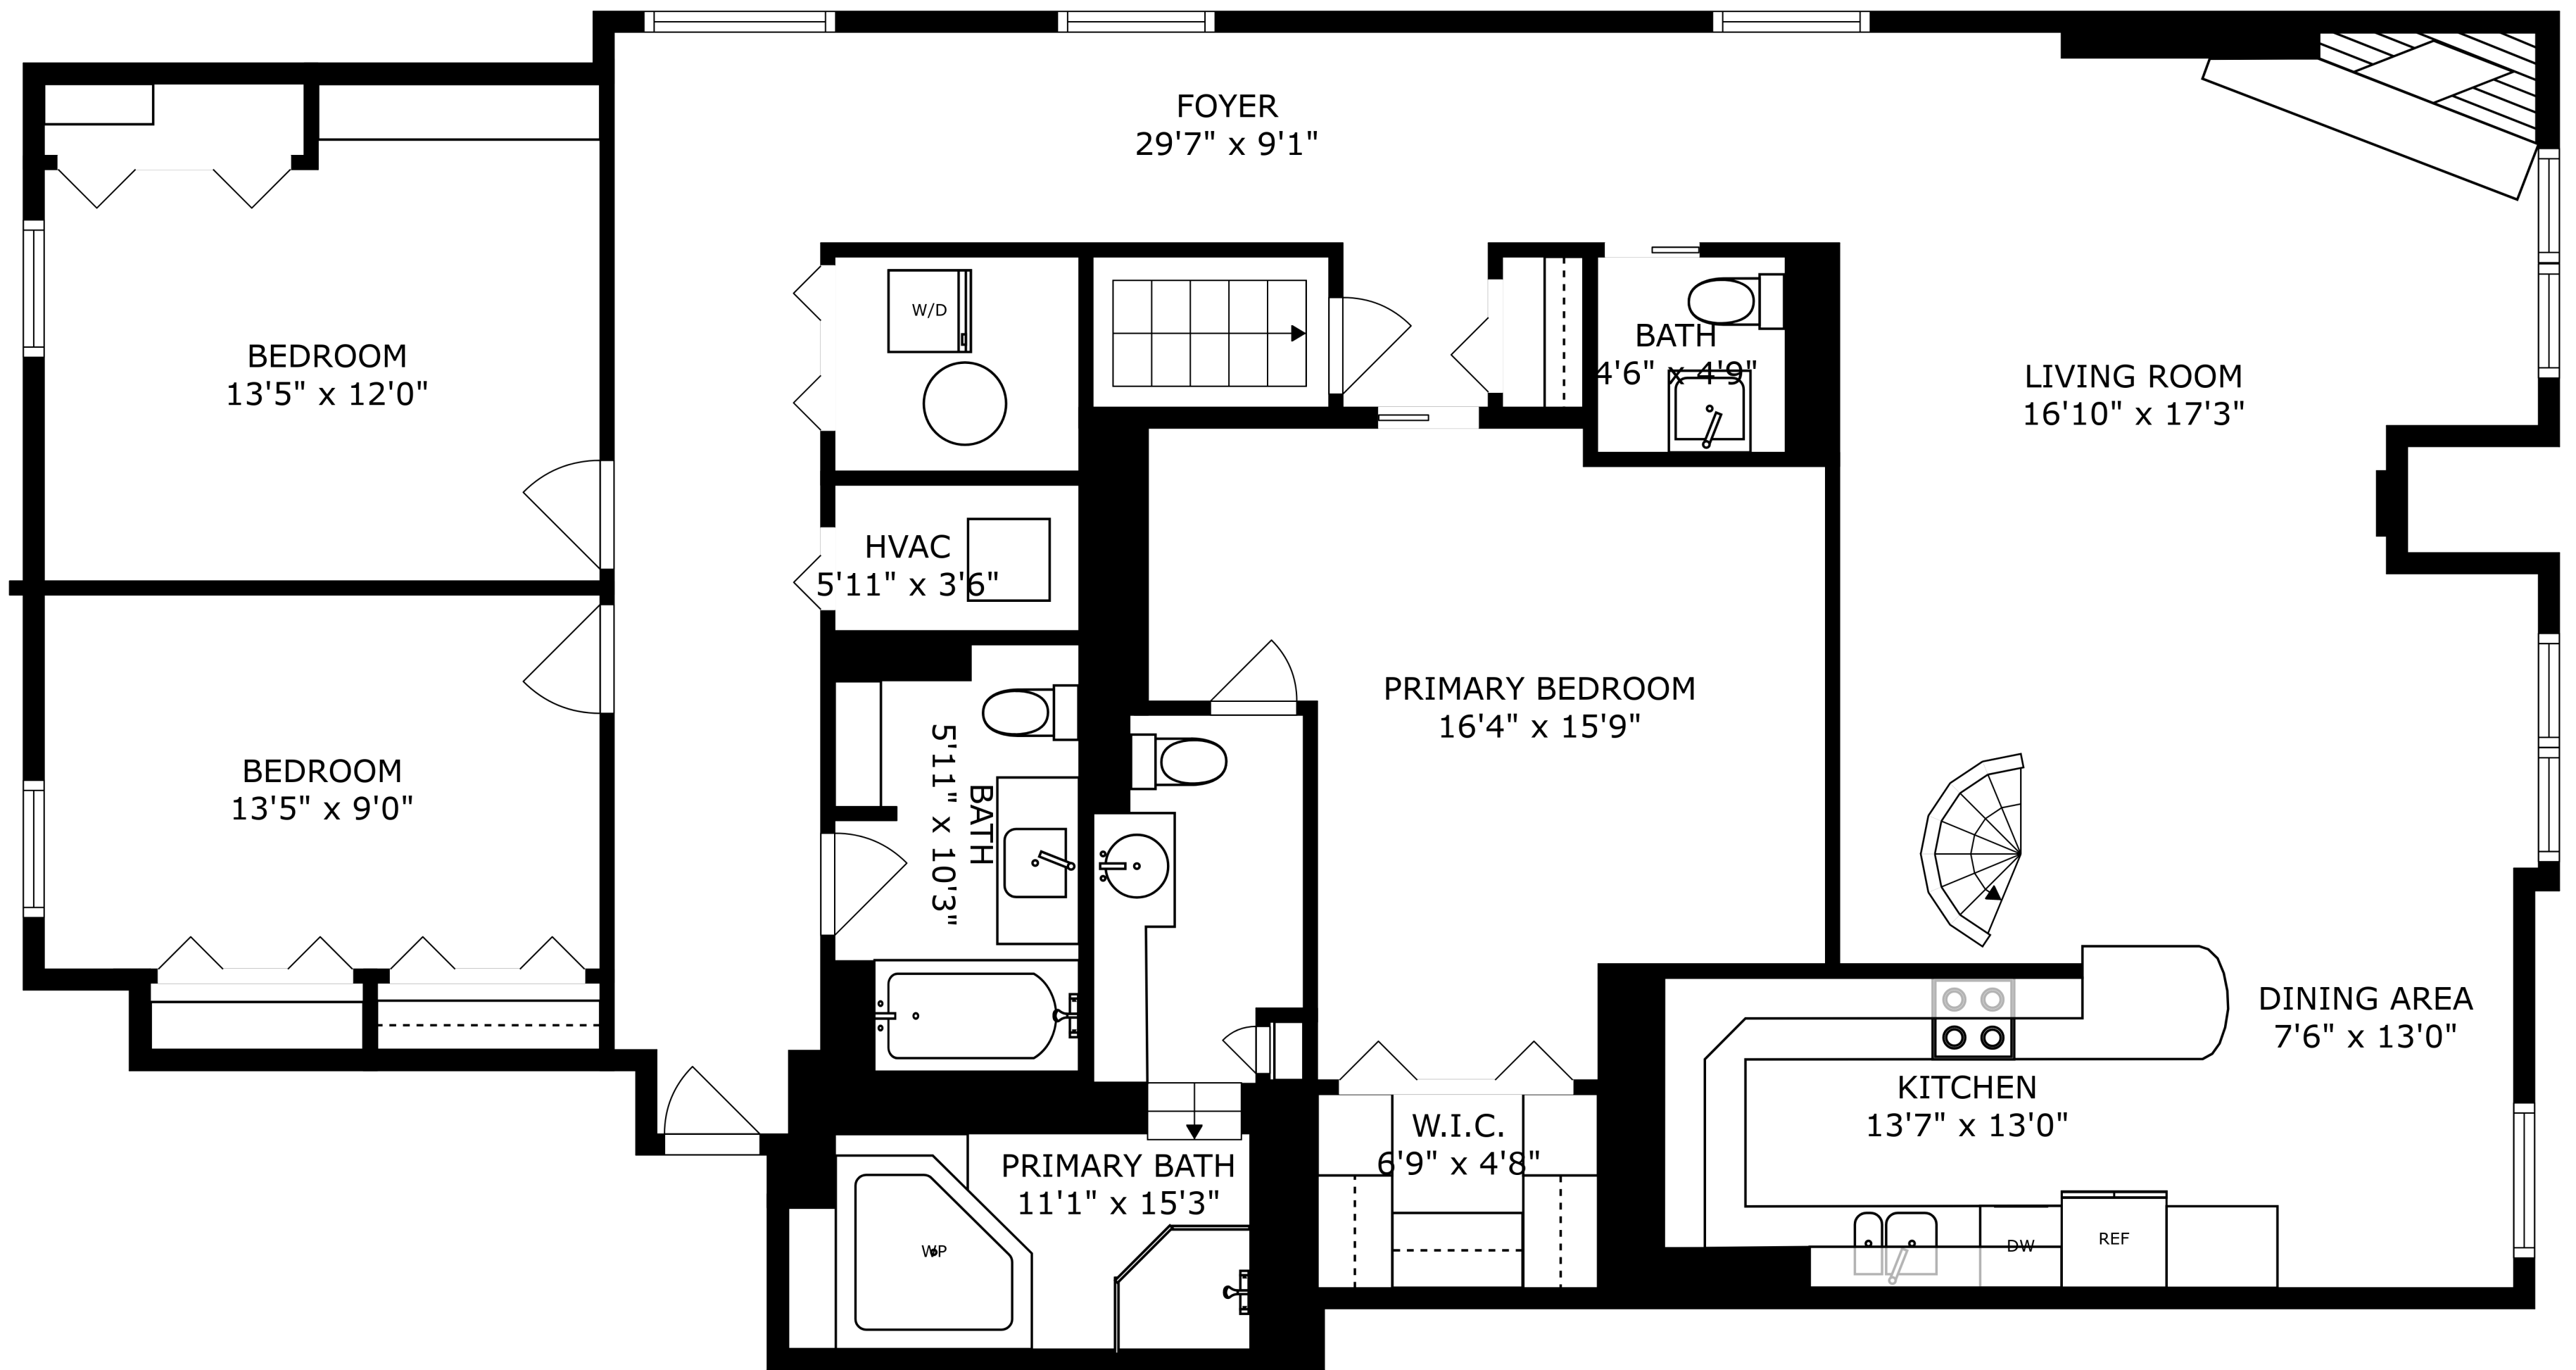

SIZES AND DIMENSIONS ARE APPROXIMATE, ACTUAL MAY VARY.

ROOFTOP DECK
24'8" x 11'10"

OPEN TO BELOW

SIZES AND DIMENSIONS ARE APPROXIMATE, ACTUAL MAY VARY.

SIZES AND DIMENSIONS ARE APPROXIMATE, ACTUAL MAY VARY.