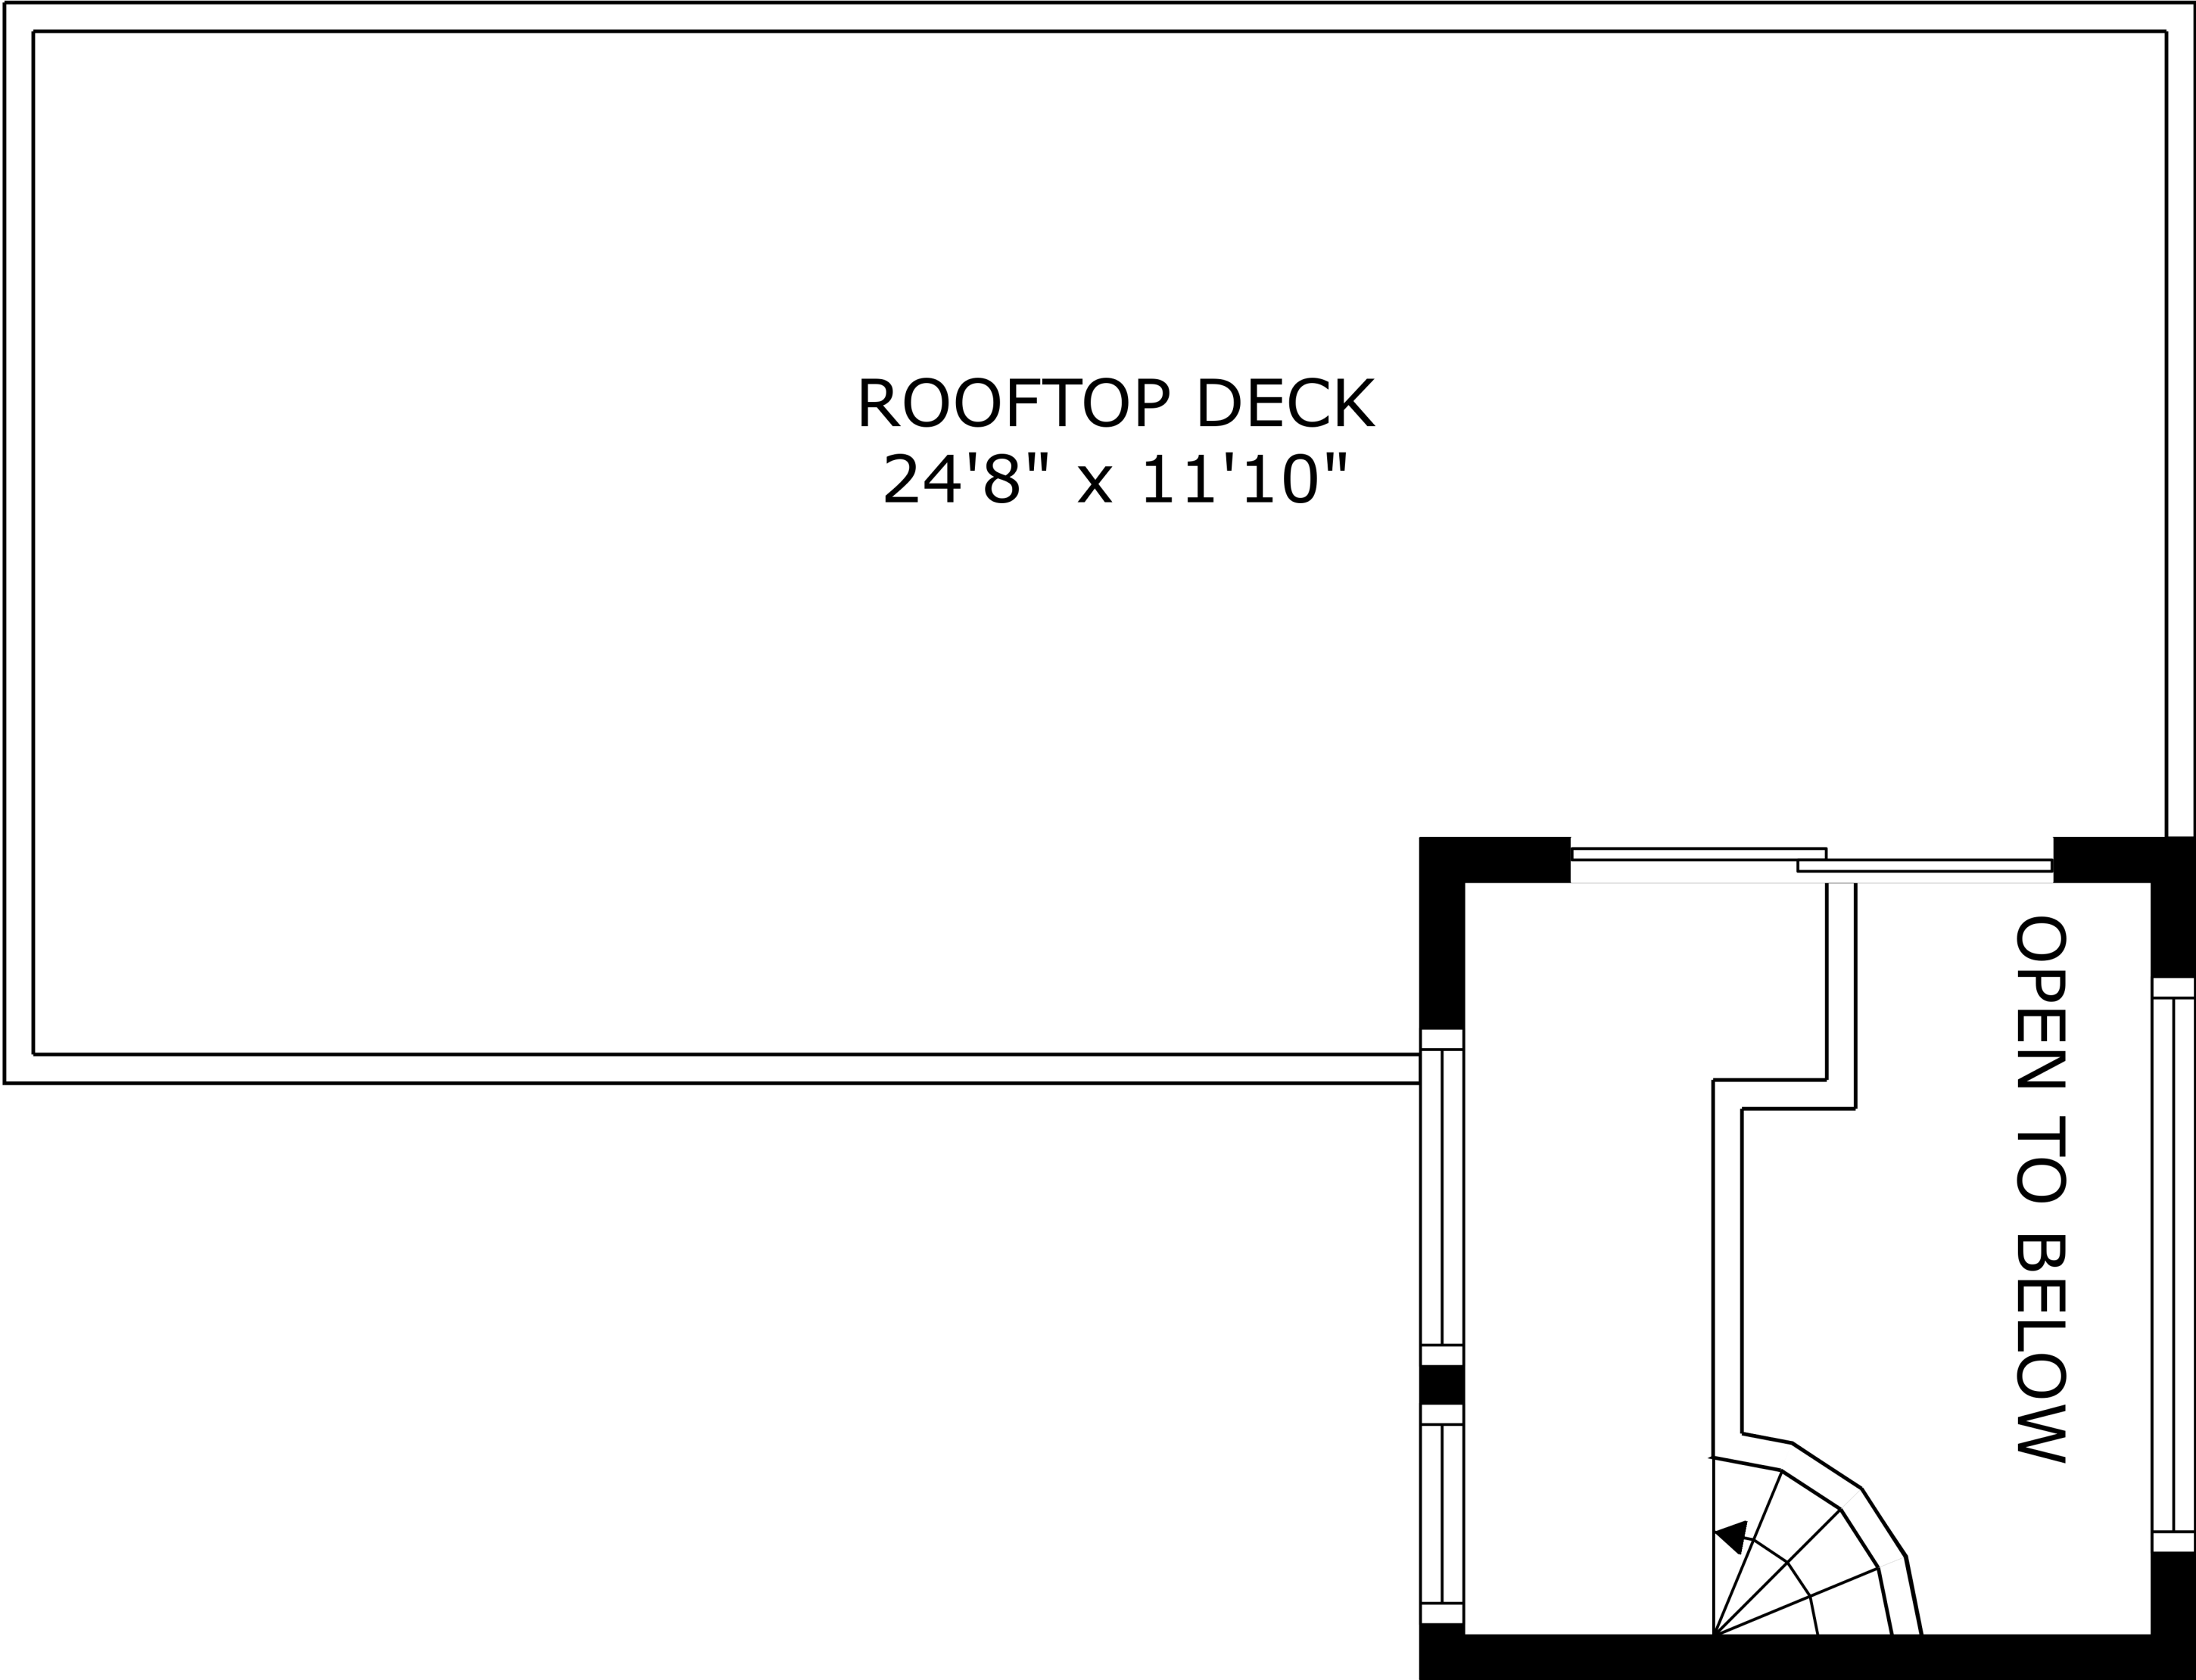

SIZES AND DIMENSIONS ARE APPROXIMATE, ACTUAL MAY VARY.

ROOFTOP DECK
24'8" x 11'10"

OPEN TO BELOW

SIZES AND DIMENSIONS ARE APPROXIMATE, ACTUAL MAY VARY.

SIZES AND DIMENSIONS ARE APPROXIMATE, ACTUAL MAY VARY.