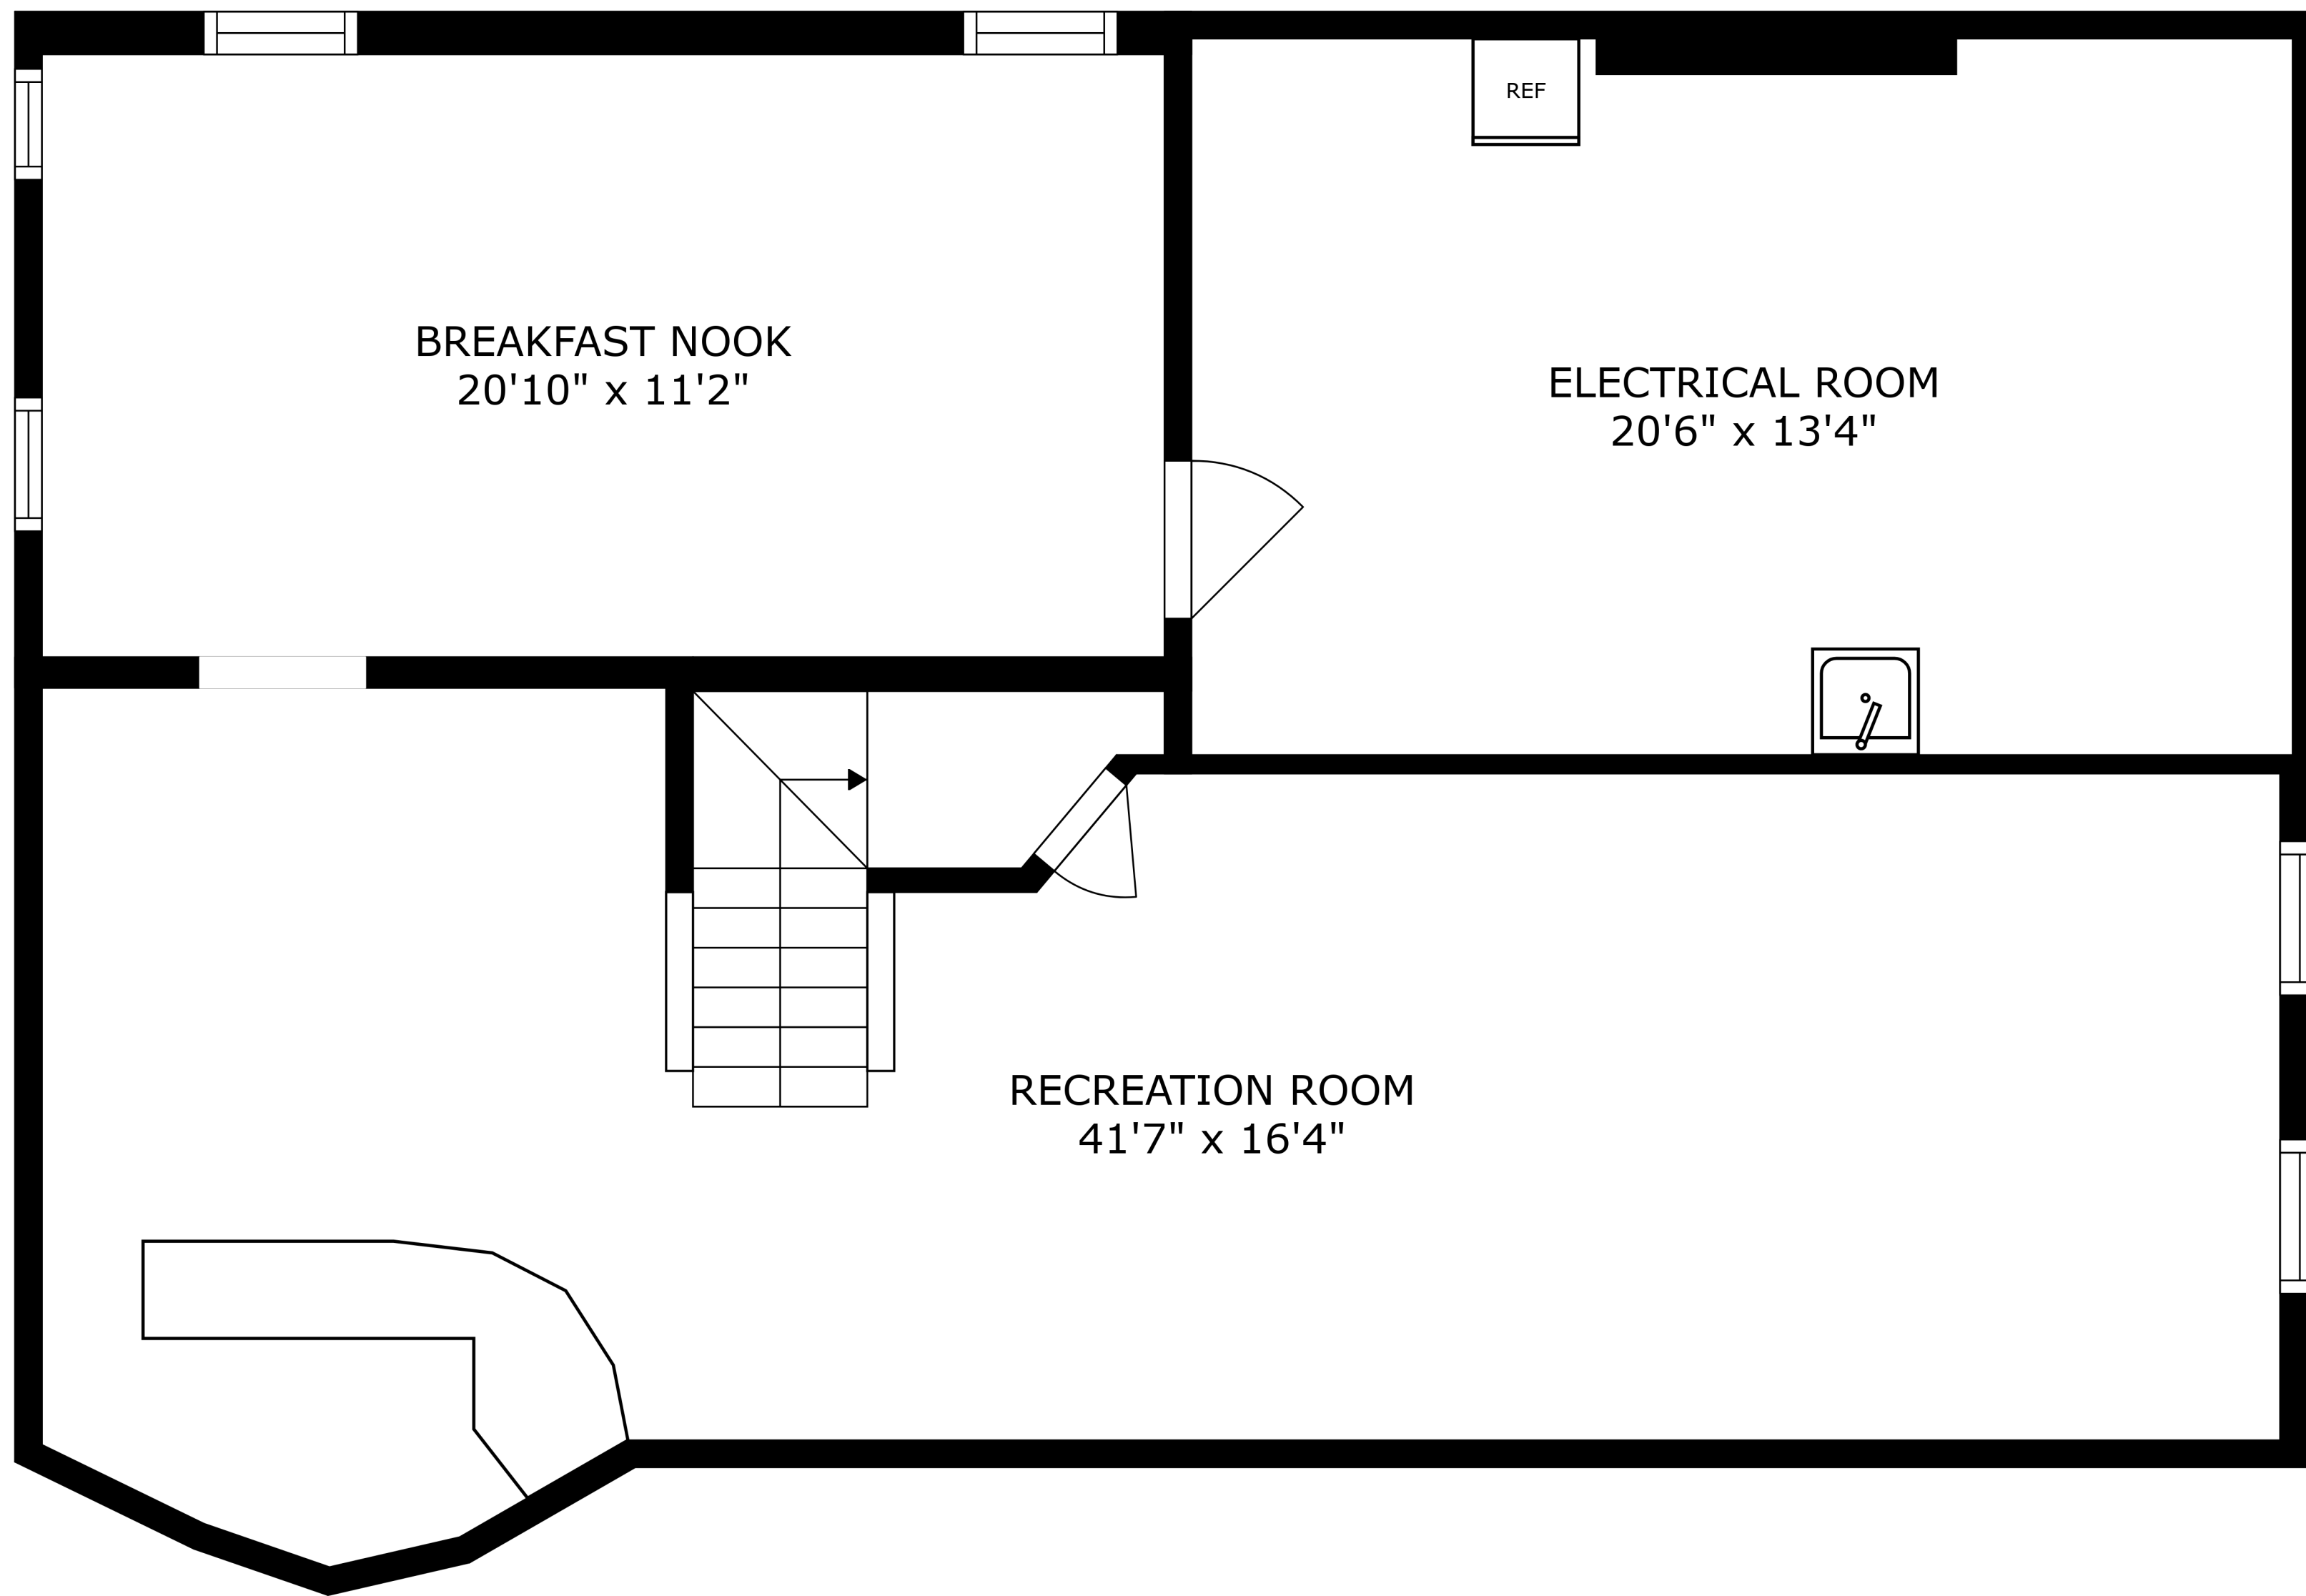

FLOOR 3

FLOOR 2

FLOOR 1

SIZES AND DIMENSIONS ARE APPROXIMATE, ACTUAL MAY VARY.

SIZES AND DIMENSIONS ARE APPROXIMATE, ACTUAL MAY VARY.

SIZES AND DIMENSIONS ARE APPROXIMATE, ACTUAL MAY VARY.

BREAKFAST NOOK
20'10" x 11'2"

ELECTRICAL ROOM
20'6" x 13'4"

RECREATION ROOM
41'7" x 16'4"

REF