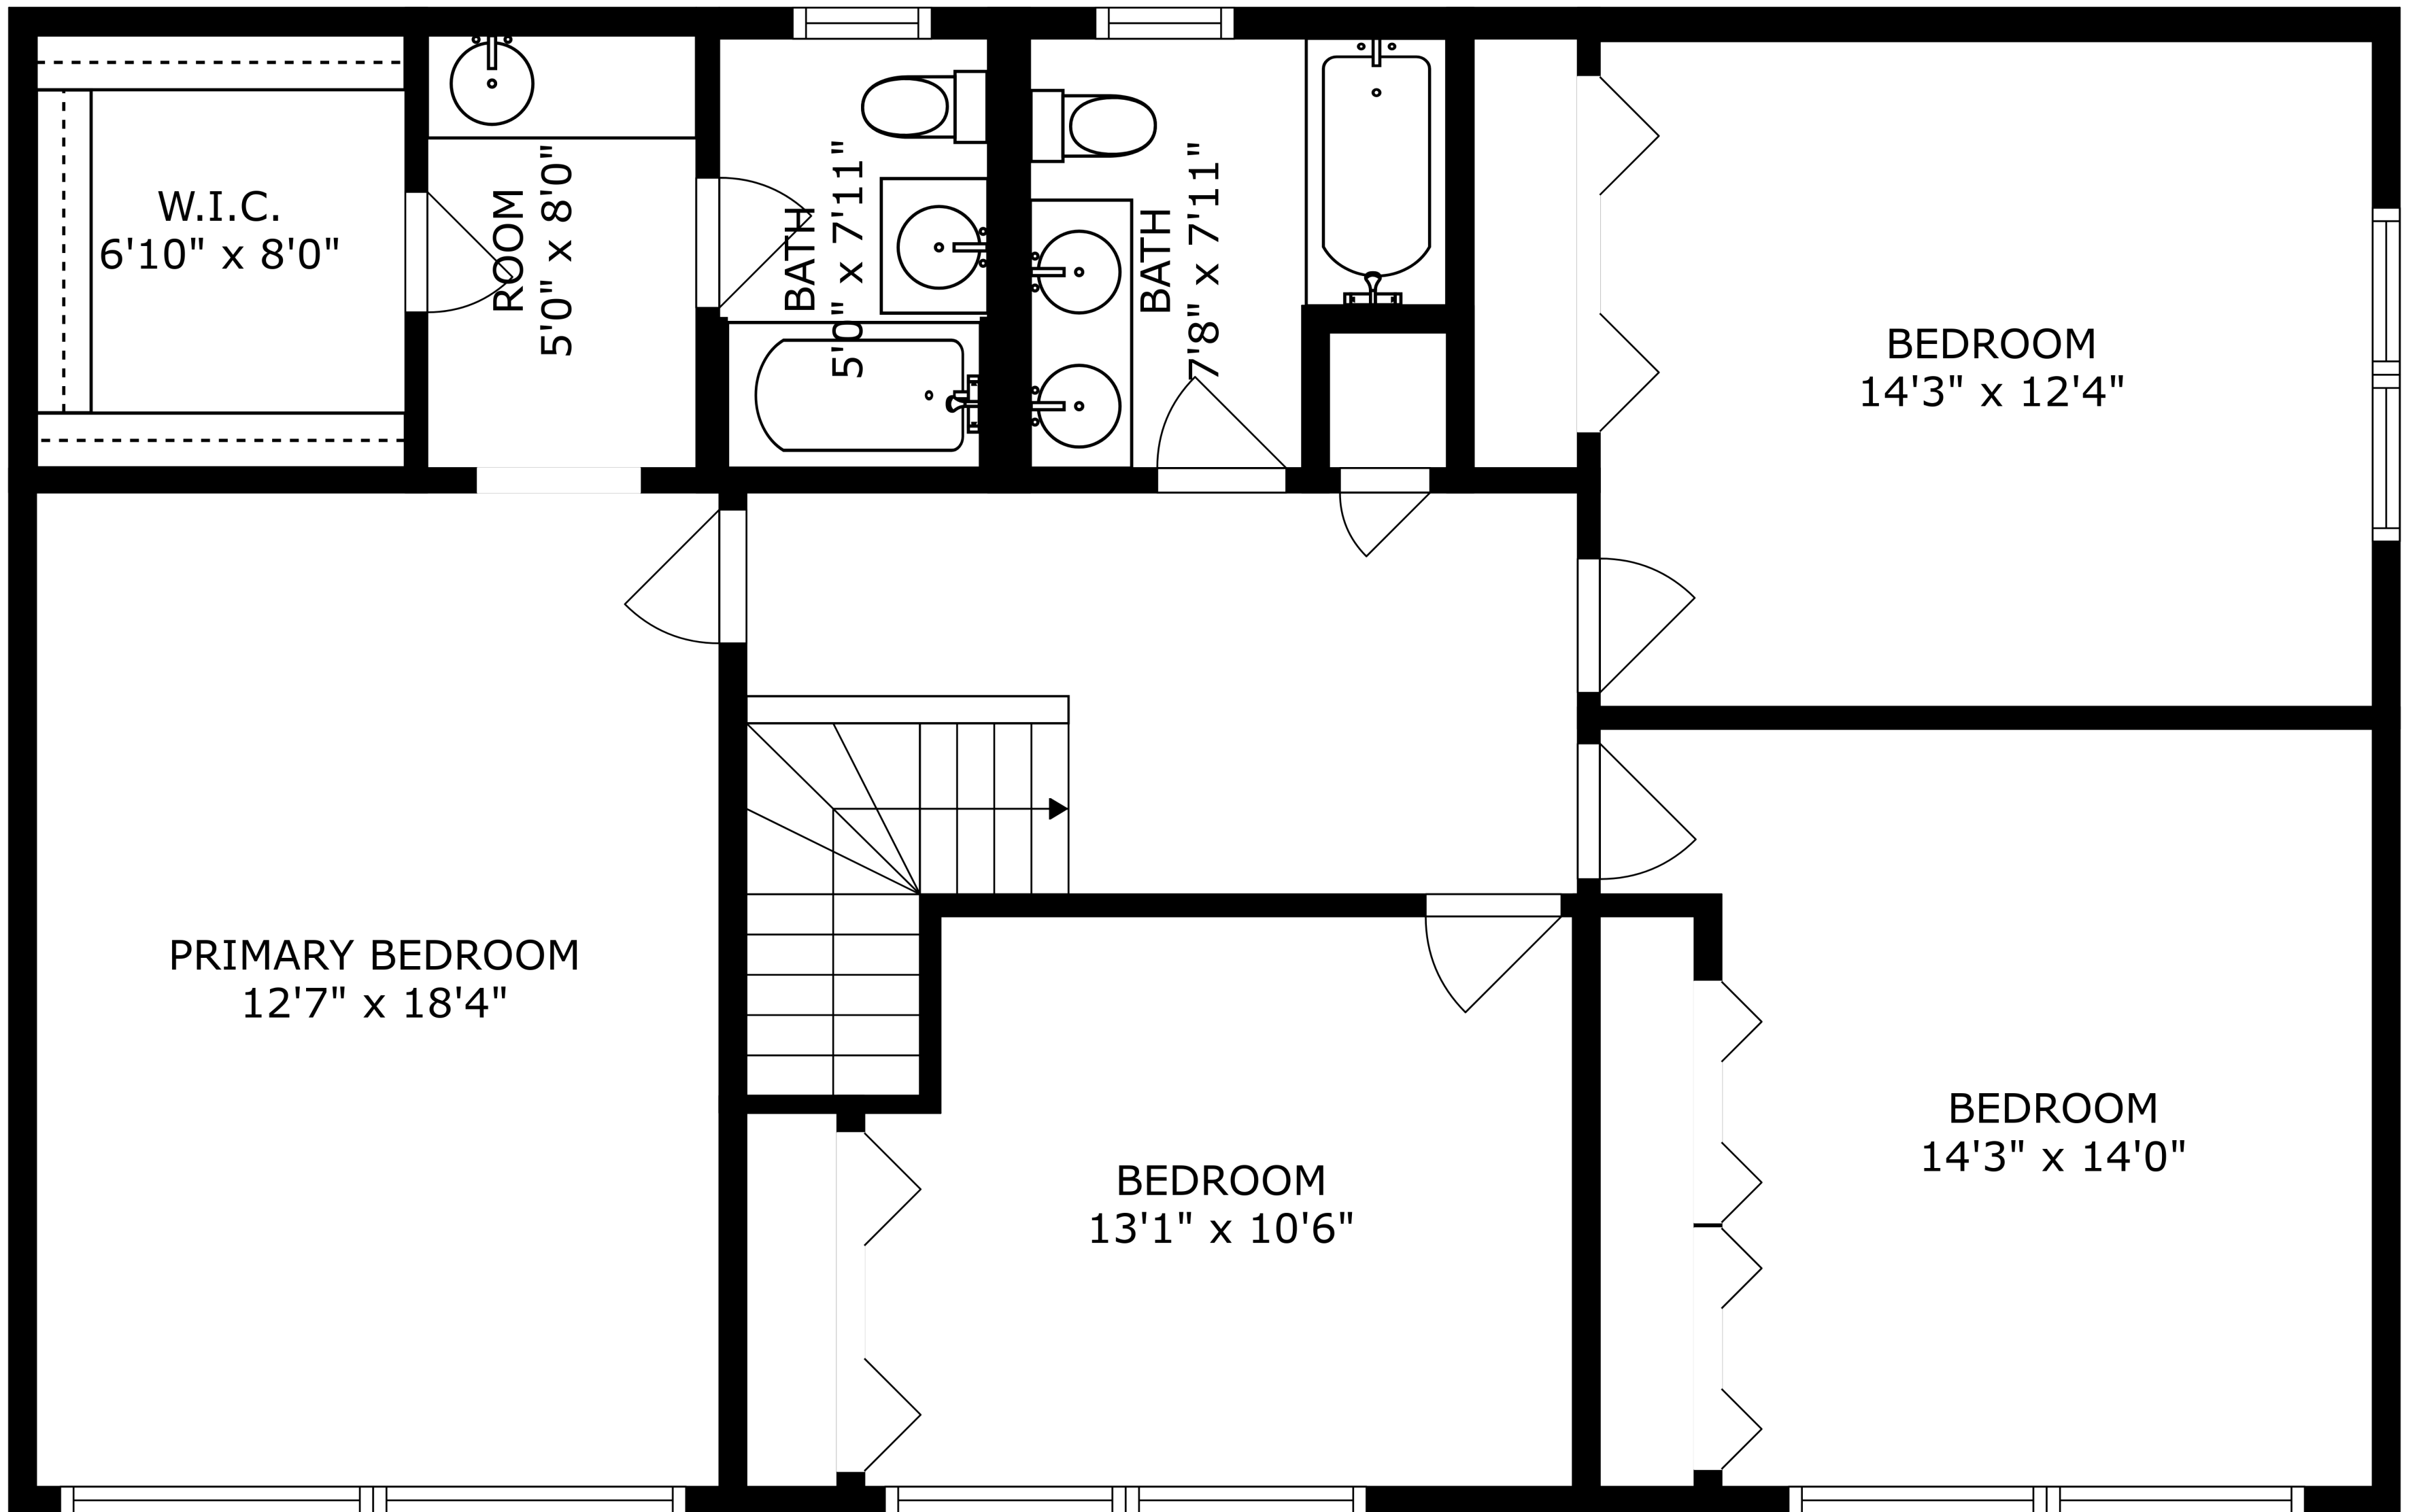

FLOOR 3

FLOOR 2

FLOOR 1

SIZES AND DIMENSIONS ARE APPROXIMATE, ACTUAL MAY VARY.

SIZES AND DIMENSIONS ARE APPROXIMATE, ACTUAL MAY VARY.

SIZES AND DIMENSIONS ARE APPROXIMATE, ACTUAL MAY VARY.

BREAKFAST NOOK
20'10" x 11'2"

ELECTRICAL ROOM
20'6" x 13'4"

RECREATION ROOM
41'7" x 16'4"

REF