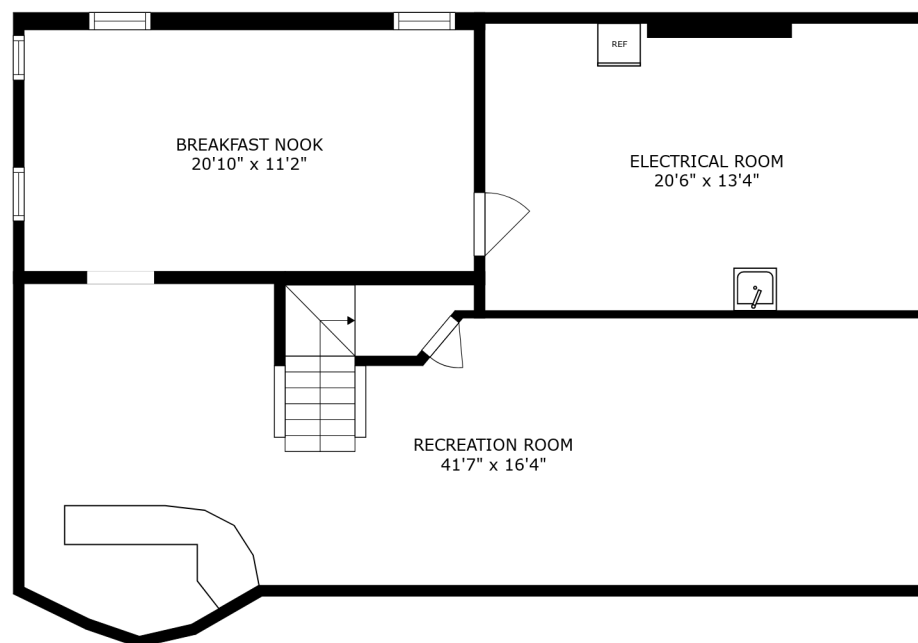

FLOOR 3

FLOOR 2

FLOOR 1

SIZES AND DIMENSIONS ARE APPROXIMATE, ACTUAL MAY VARY.

SIZES AND DIMENSIONS ARE APPROXIMATE, ACTUAL MAY VARY.

SIZES AND DIMENSIONS ARE APPROXIMATE, ACTUAL MAY VARY.

BREAKFAST NOOK
20'10" x 11'2"

ELECTRICAL ROOM
20'6" x 13'4"

RECREATION ROOM
41'7" x 16'4"

REF