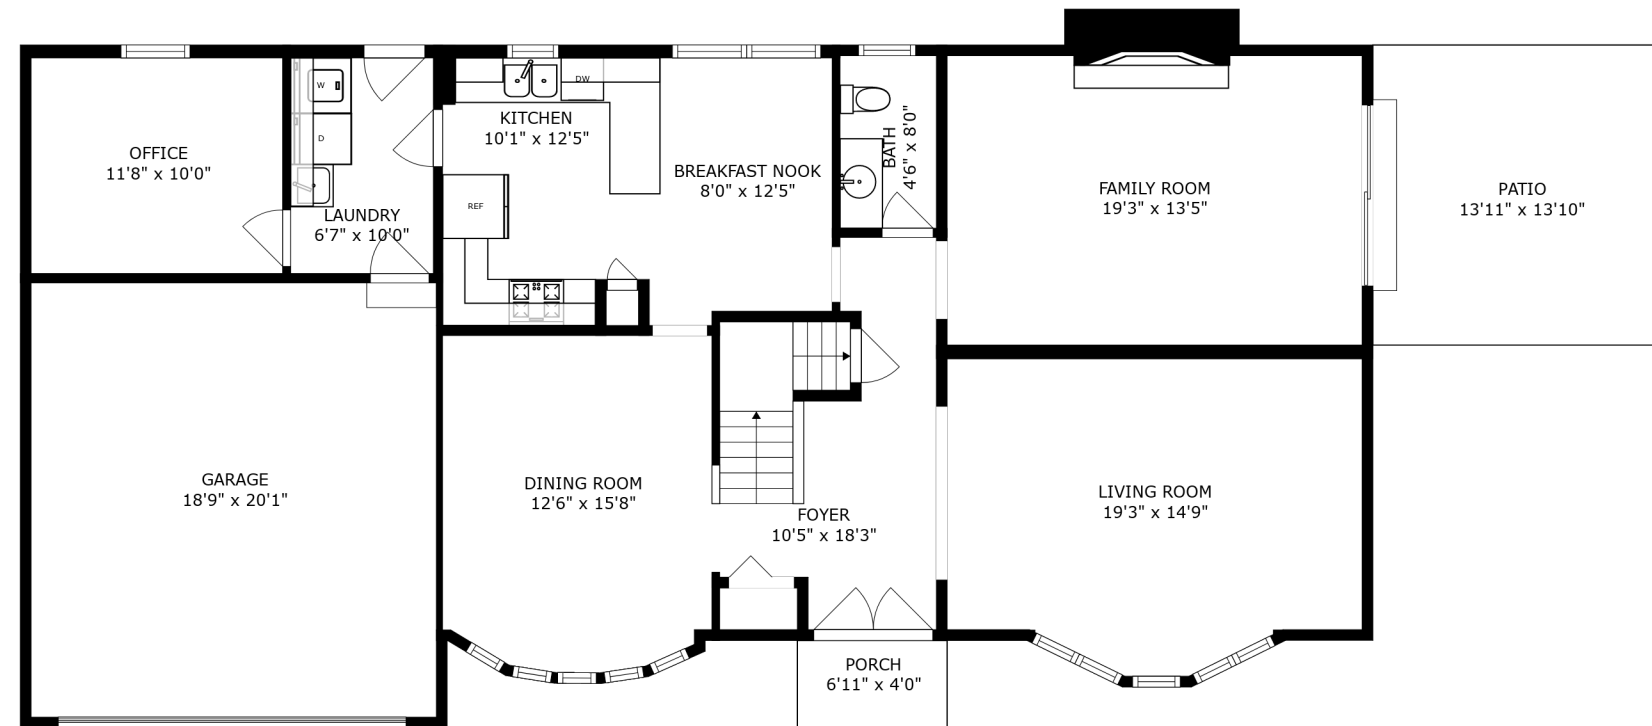

FLOOR 3

FLOOR 2

FLOOR 1

SIZES AND DIMENSIONS ARE APPROXIMATE, ACTUAL MAY VARY.

SIZES AND DIMENSIONS ARE APPROXIMATE, ACTUAL MAY VARY.

SIZES AND DIMENSIONS ARE APPROXIMATE, ACTUAL MAY VARY.

BREAKFAST NOOK
20'10" x 11'2"

ELECTRICAL ROOM
20'6" x 13'4"

RECREATION ROOM
41'7" x 16'4"

REF