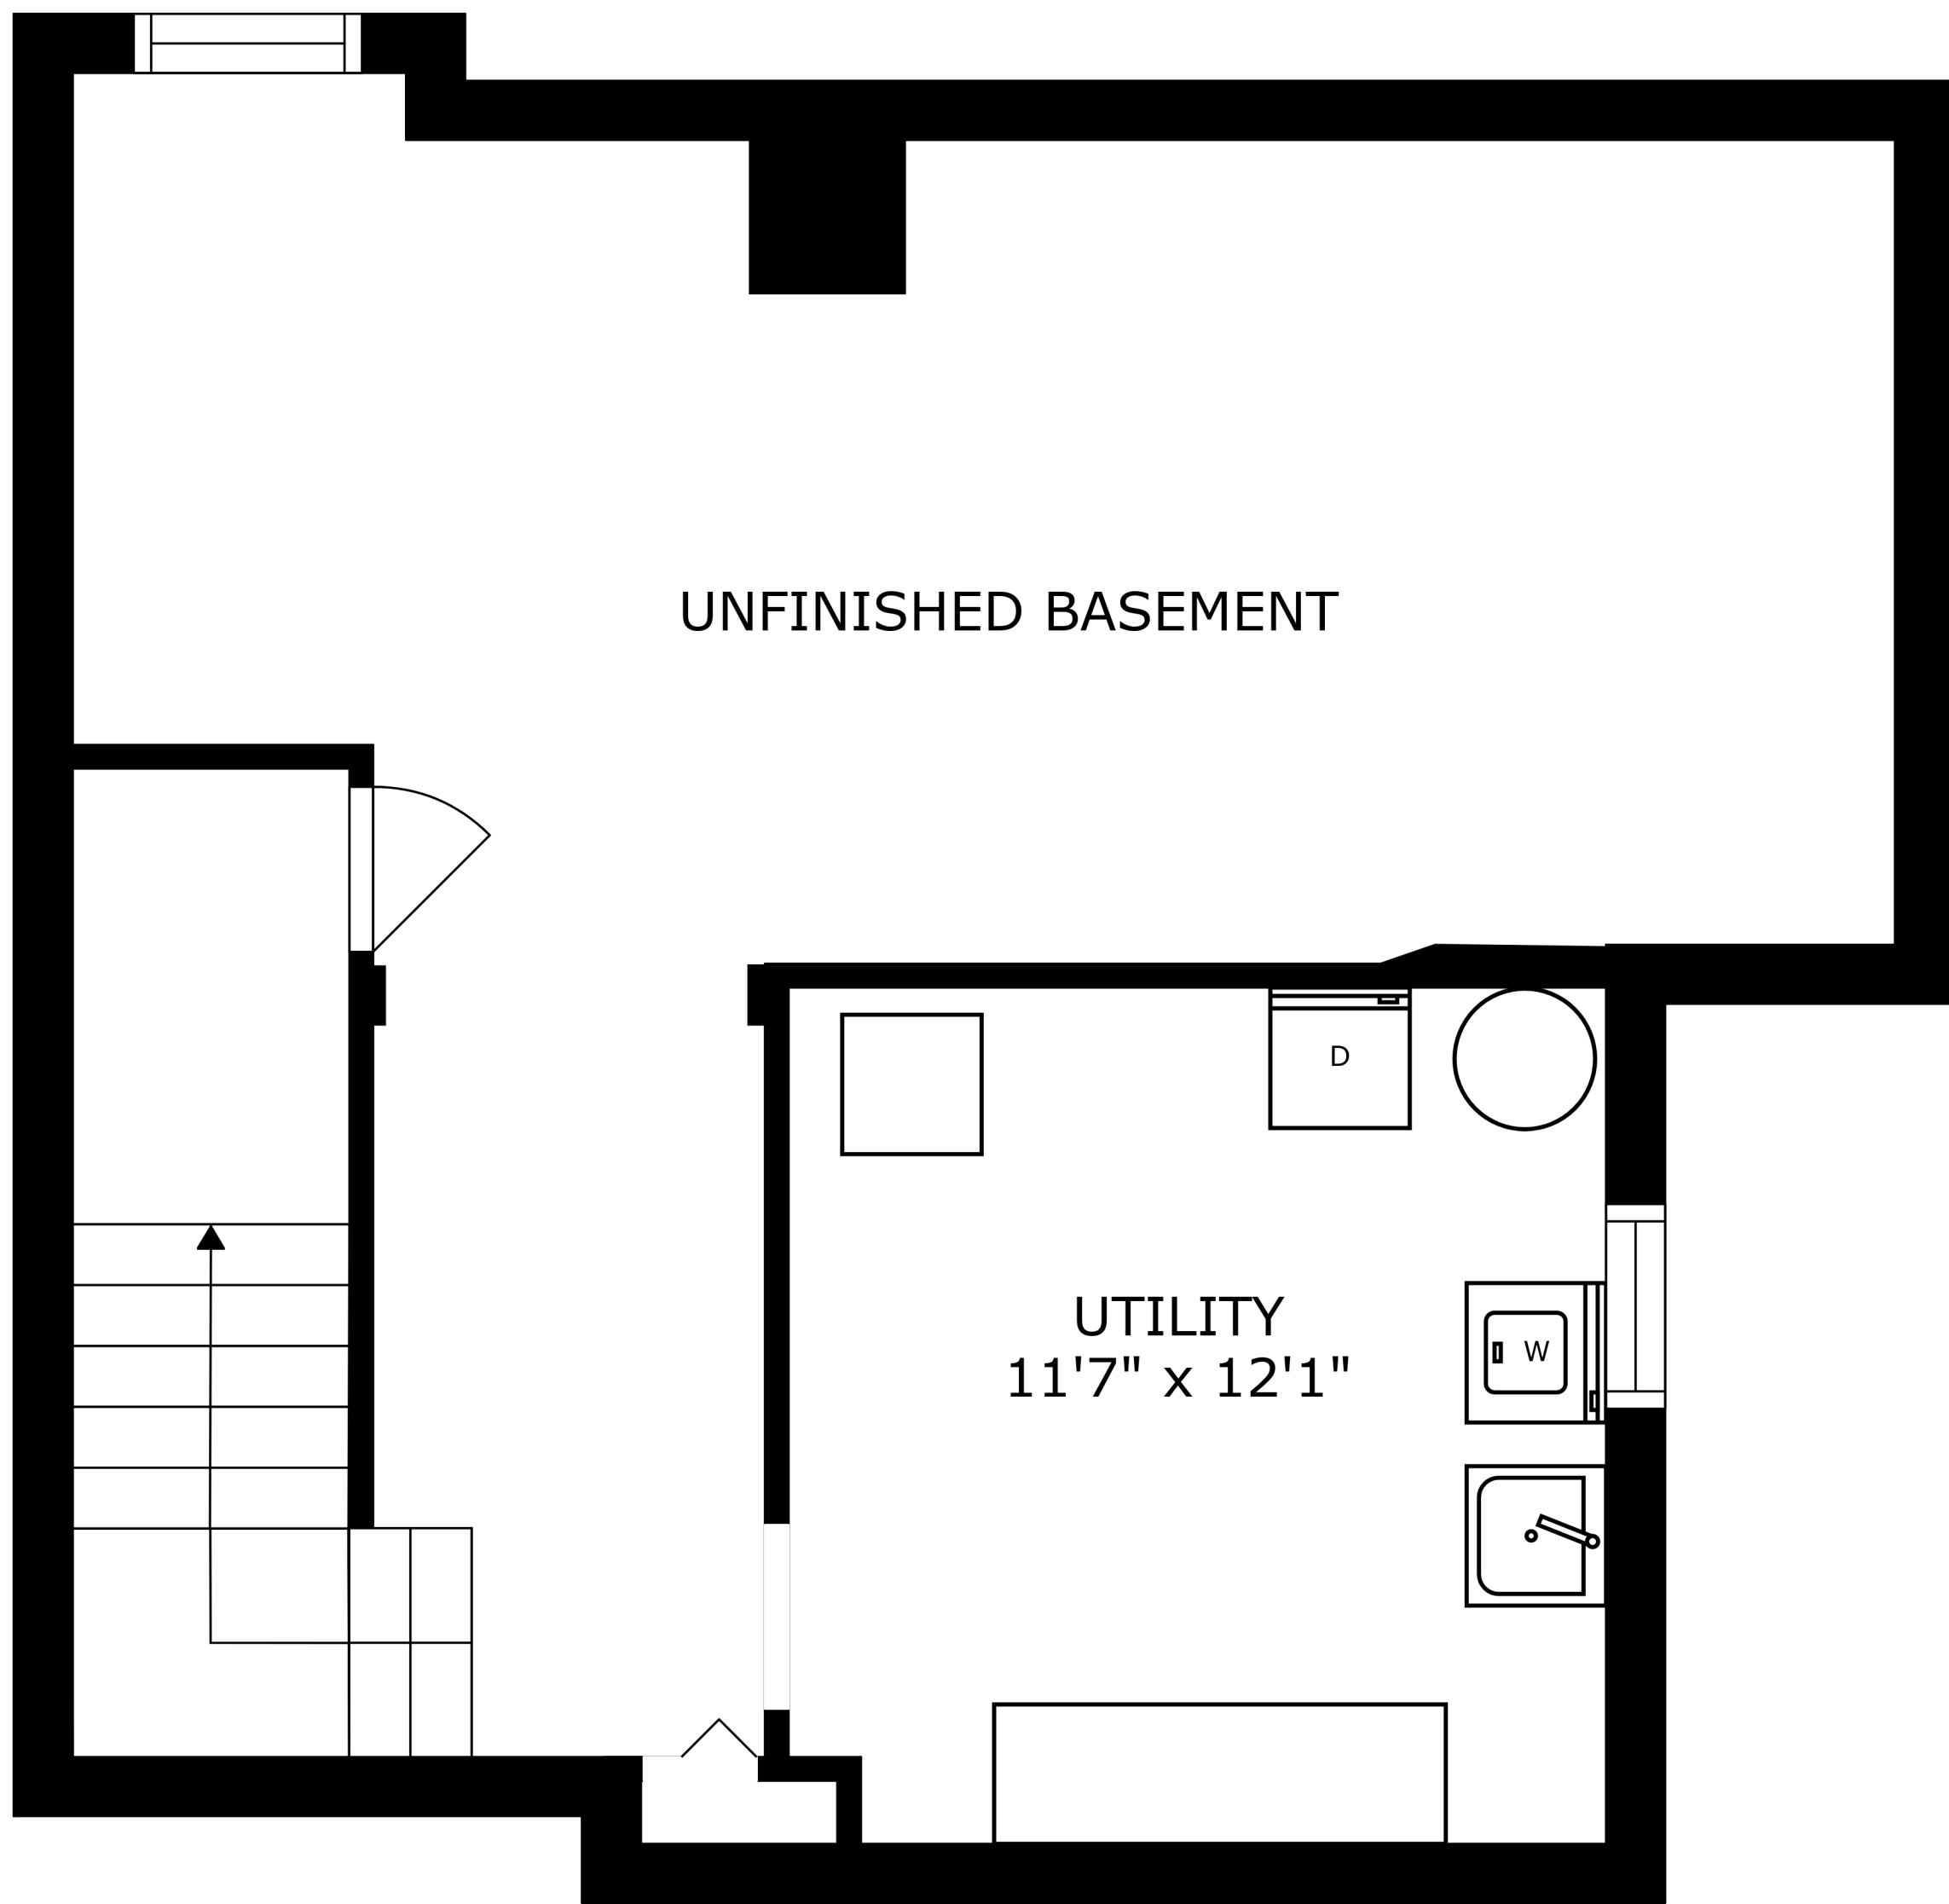

SIZES AND DIMENSIONS ARE APPROXIMATE, ACTUAL MAY VARY.

SIZES AND DIMENSIONS ARE APPROXIMATE, ACTUAL MAY VARY.

GARAGE  
14'4" x 22'1"

BATH  
6'0" x 4'2"

KITCHEN  
12'8" x 14'2"

DINING AREA  
8'5" x 14'2"

LIVING ROOM  
17'5" x 12'8"

SIZES AND DIMENSIONS ARE APPROXIMATE, ACTUAL MAY VARY.

UNFINISHED BASEMENT

UTILITY  
11'7" x 12'1"

SIZES AND DIMENSIONS ARE APPROXIMATE, ACTUAL MAY VARY.