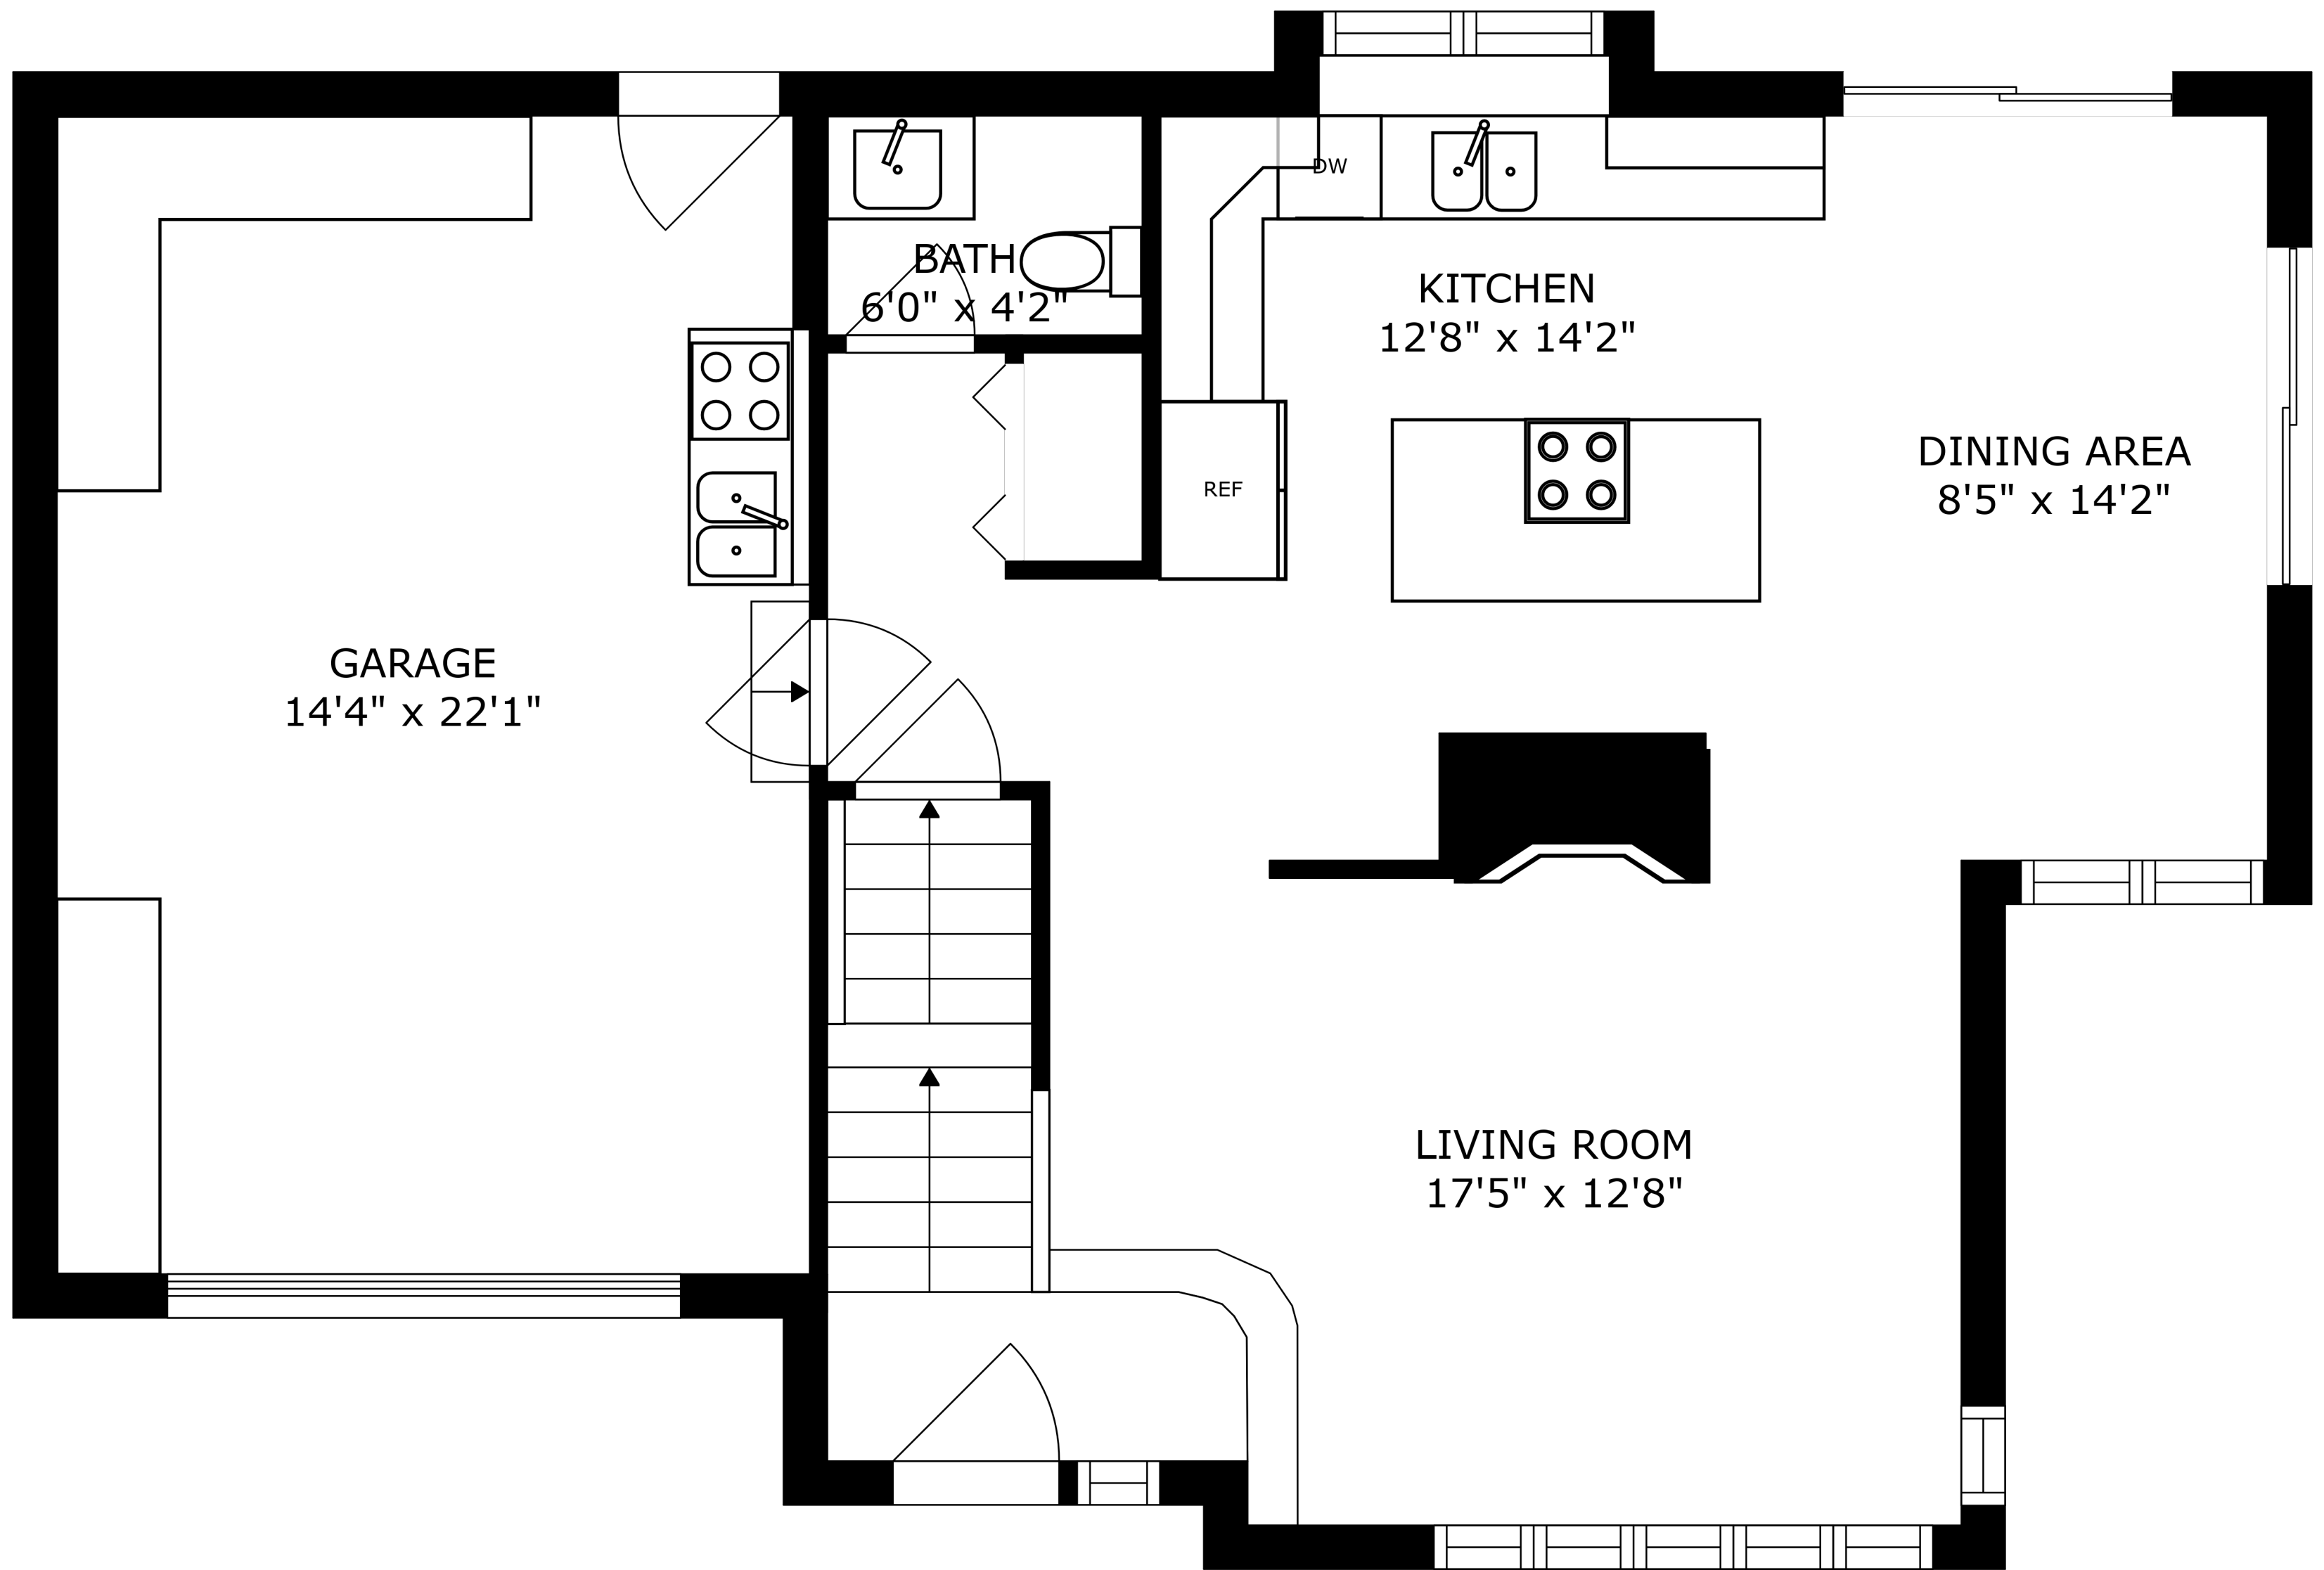

SIZES AND DIMENSIONS ARE APPROXIMATE, ACTUAL MAY VARY.

SIZES AND DIMENSIONS ARE APPROXIMATE, ACTUAL MAY VARY.

GARAGE  
14'4" x 22'1"

BATH  
6'0" x 4'2"

KITCHEN  
12'8" x 14'2"

DINING AREA  
8'5" x 14'2"

LIVING ROOM  
17'5" x 12'8"

SIZES AND DIMENSIONS ARE APPROXIMATE, ACTUAL MAY VARY.

UNFINISHED BASEMENT

UTILITY  
11'7" x 12'1"

SIZES AND DIMENSIONS ARE APPROXIMATE, ACTUAL MAY VARY.