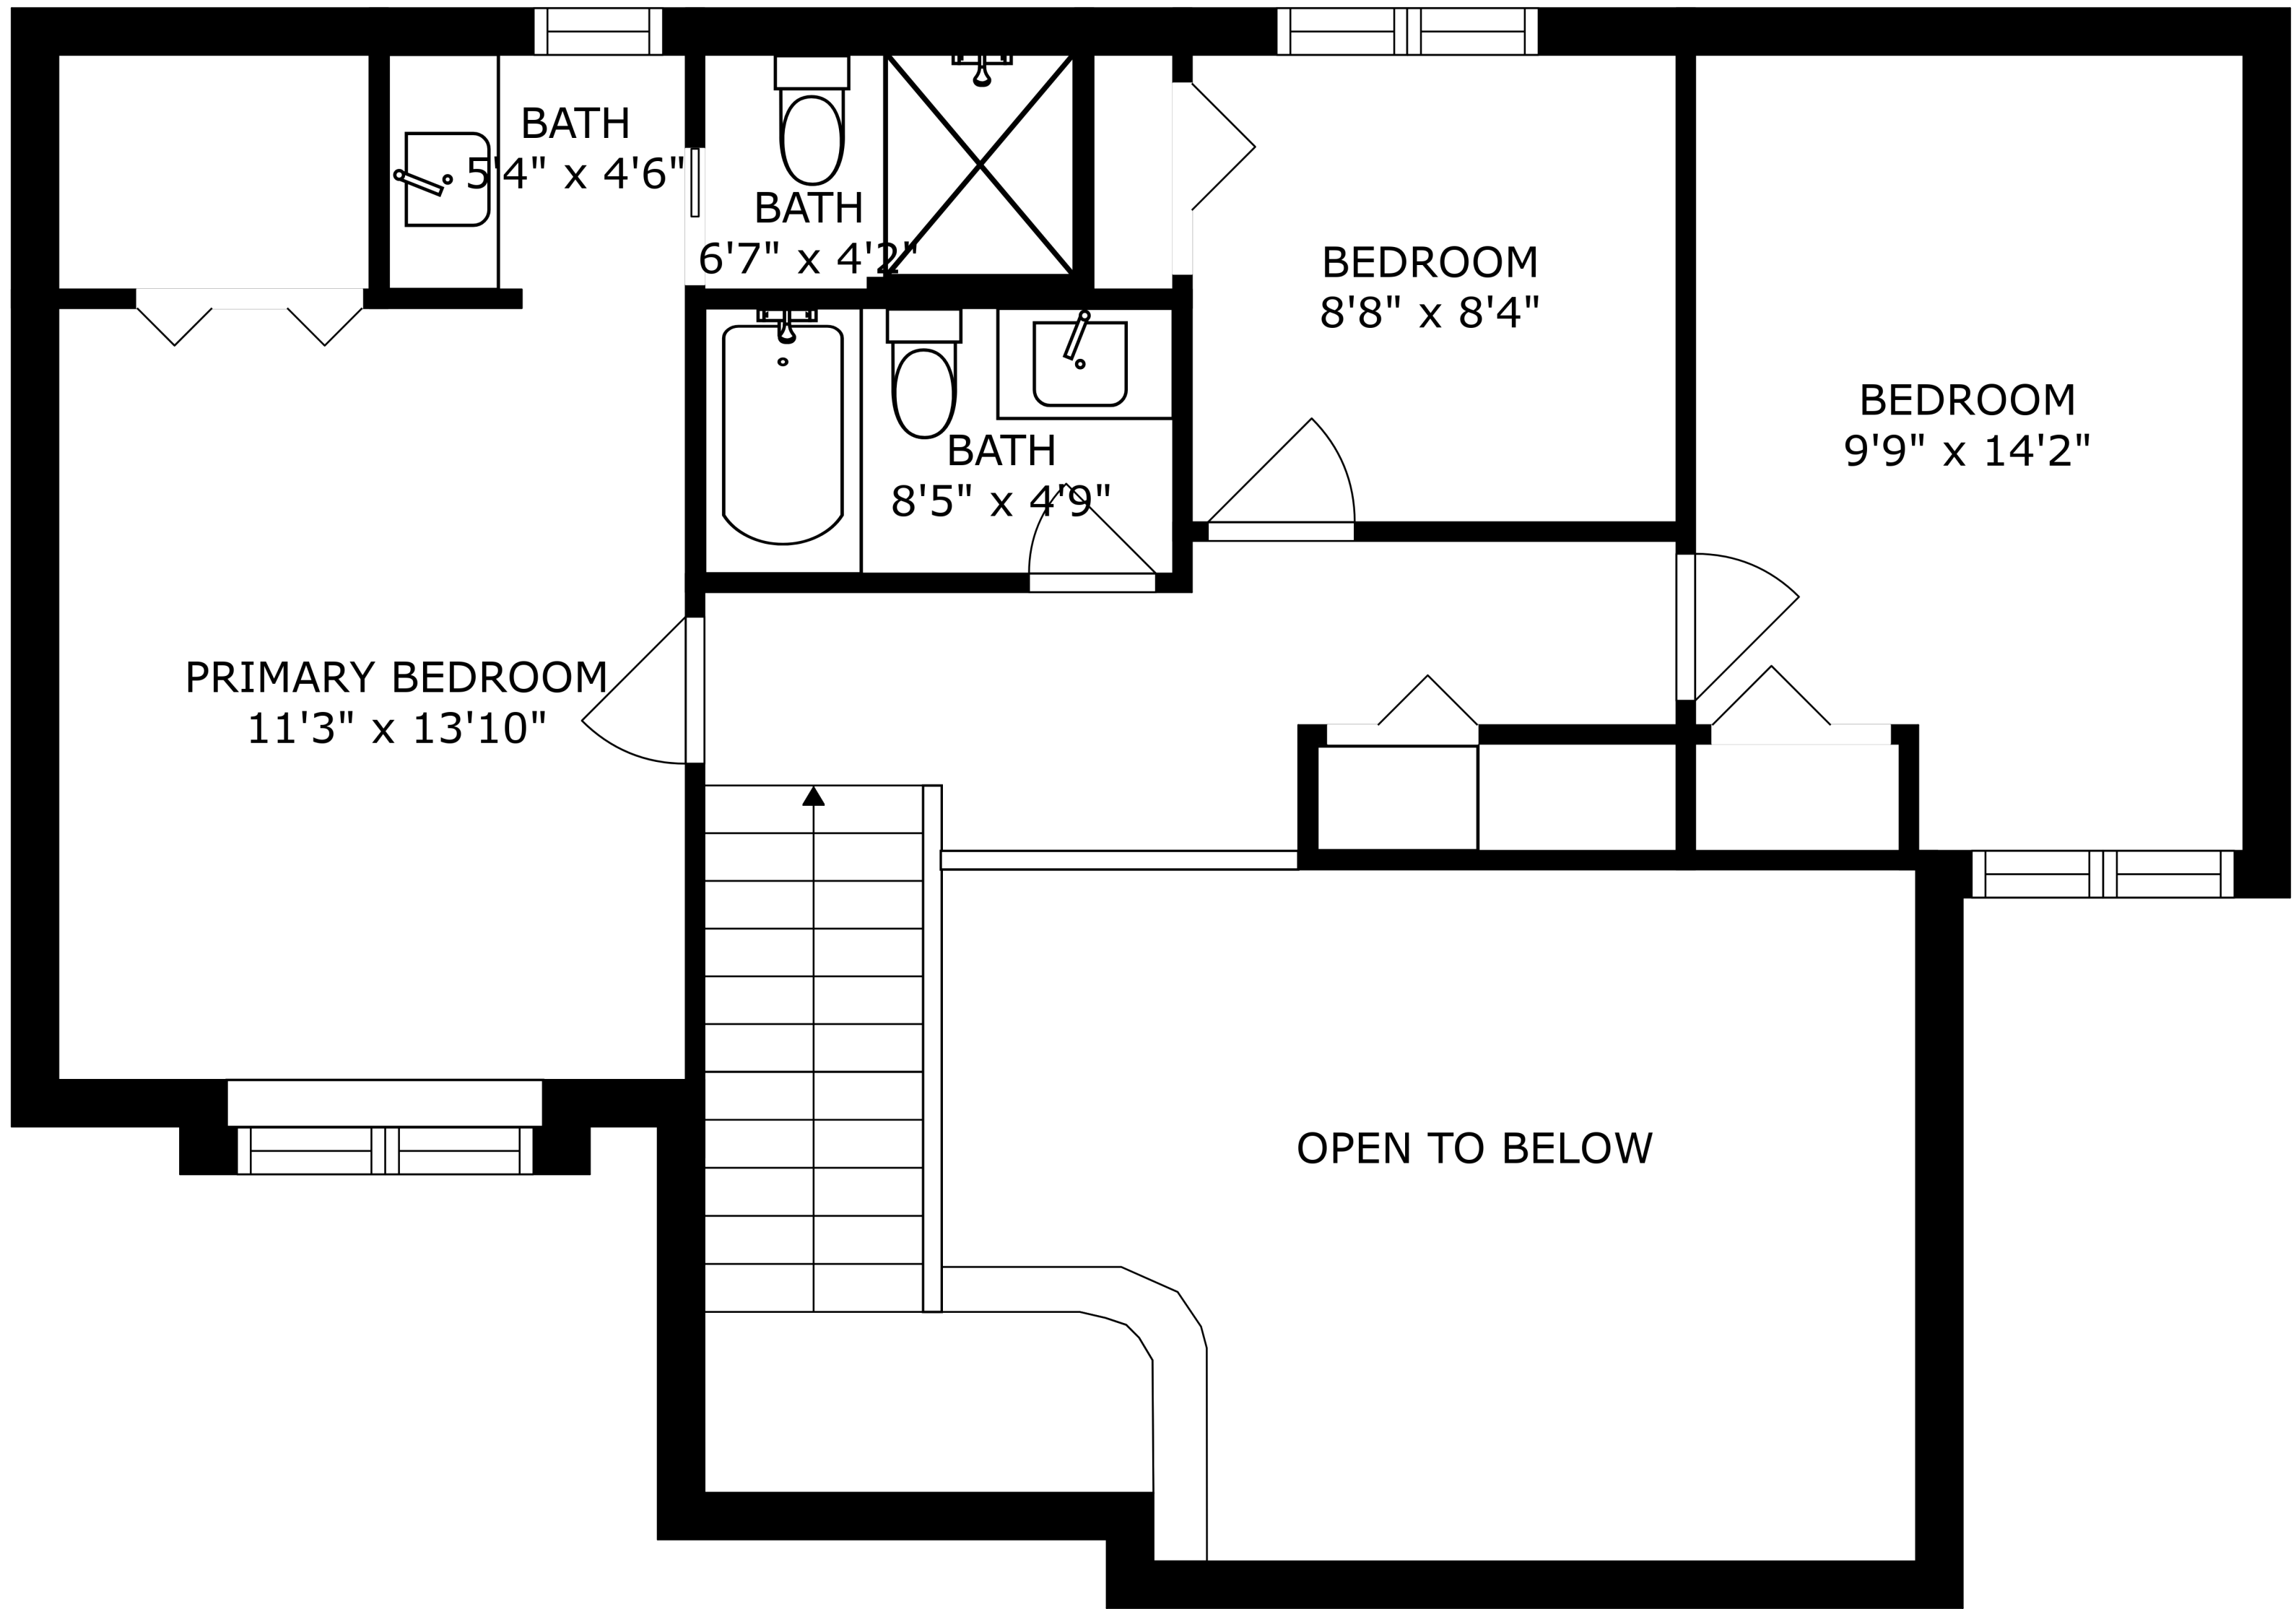

SIZES AND DIMENSIONS ARE APPROXIMATE, ACTUAL MAY VARY.

SIZES AND DIMENSIONS ARE APPROXIMATE, ACTUAL MAY VARY.

GARAGE  
14'4" x 22'1"

BATH  
6'0" x 4'2"

KITCHEN  
12'8" x 14'2"

DINING AREA  
8'5" x 14'2"

LIVING ROOM  
17'5" x 12'8"

SIZES AND DIMENSIONS ARE APPROXIMATE, ACTUAL MAY VARY.

UNFINISHED BASEMENT

UTILITY  
11'7" x 12'1"

SIZES AND DIMENSIONS ARE APPROXIMATE, ACTUAL MAY VARY.