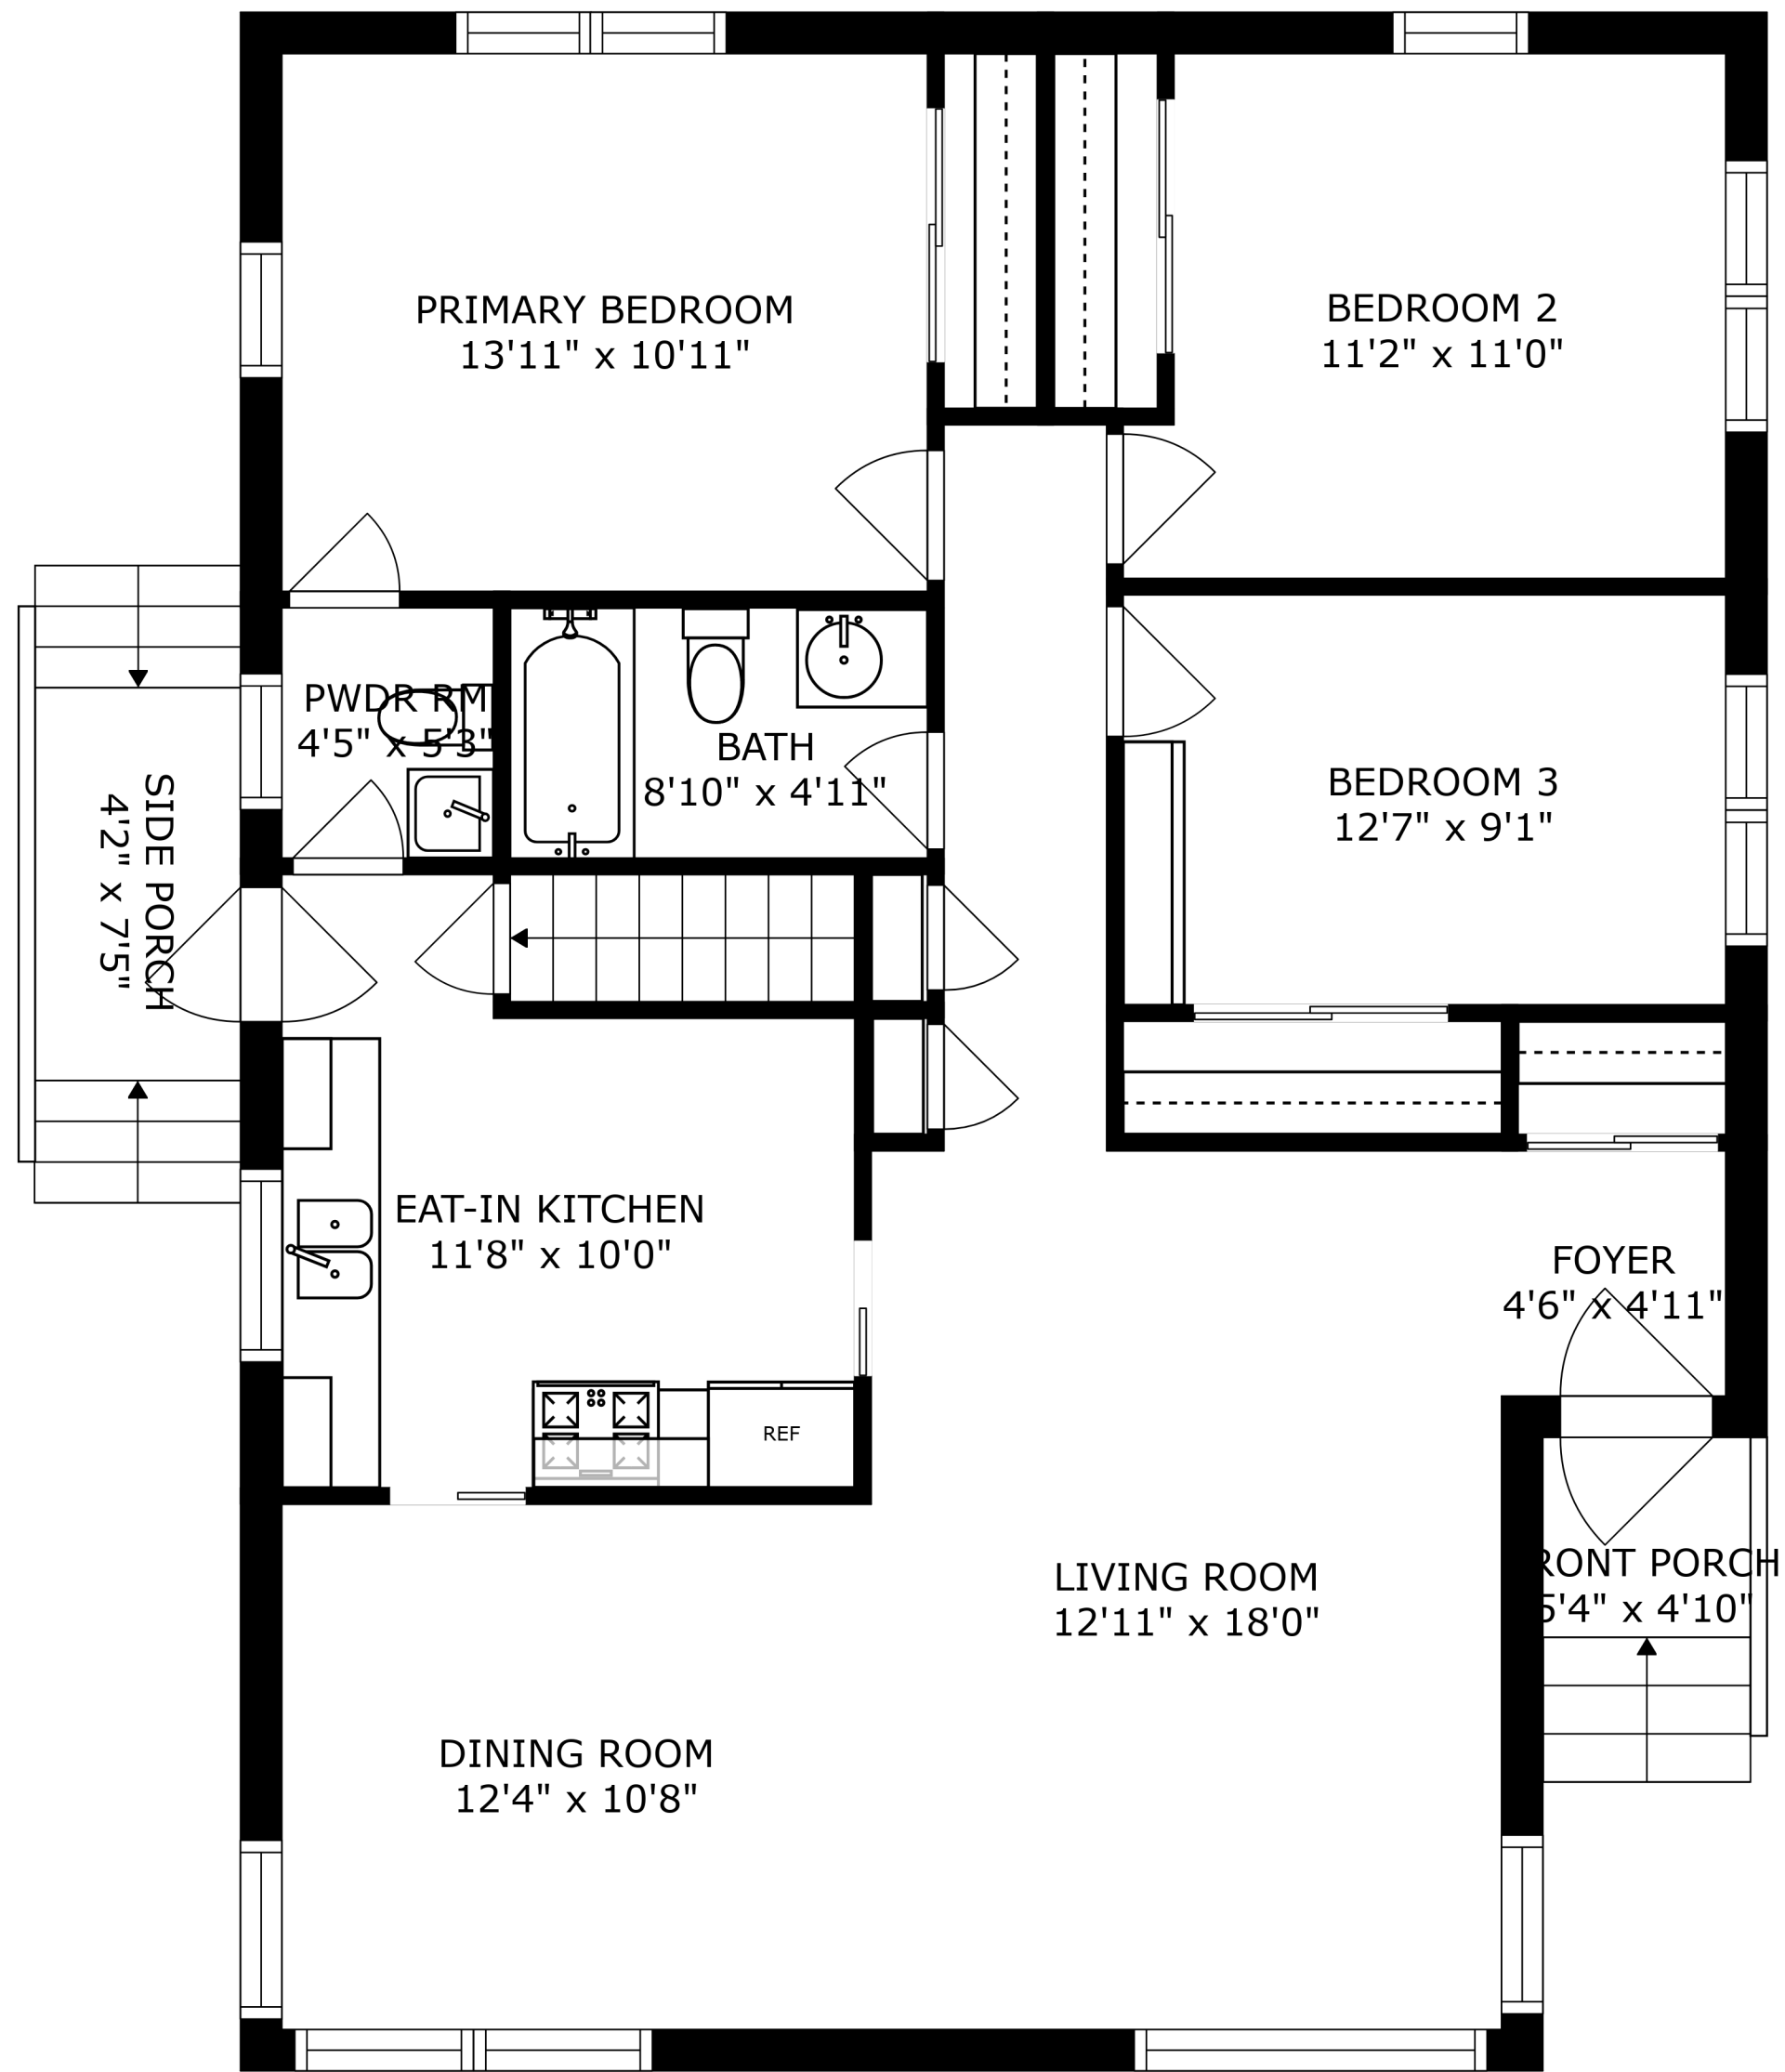

FLOOR 1

FLOOR 2

FLOOR 3

SIZES AND DIMENSIONS ARE APPROXIMATE, ACTUAL MAY VARY.

2-CAR GARAGE
19'6" x 21'3"

3 SEASON ROOM
15'9" x 21'5"

SIZES AND DIMENSIONS ARE APPROXIMATE, ACTUAL MAY VARY.

SIZES AND DIMENSIONS ARE APPROXIMATE, ACTUAL MAY VARY.

SIZES AND DIMENSIONS ARE APPROXIMATE, ACTUAL MAY VARY.