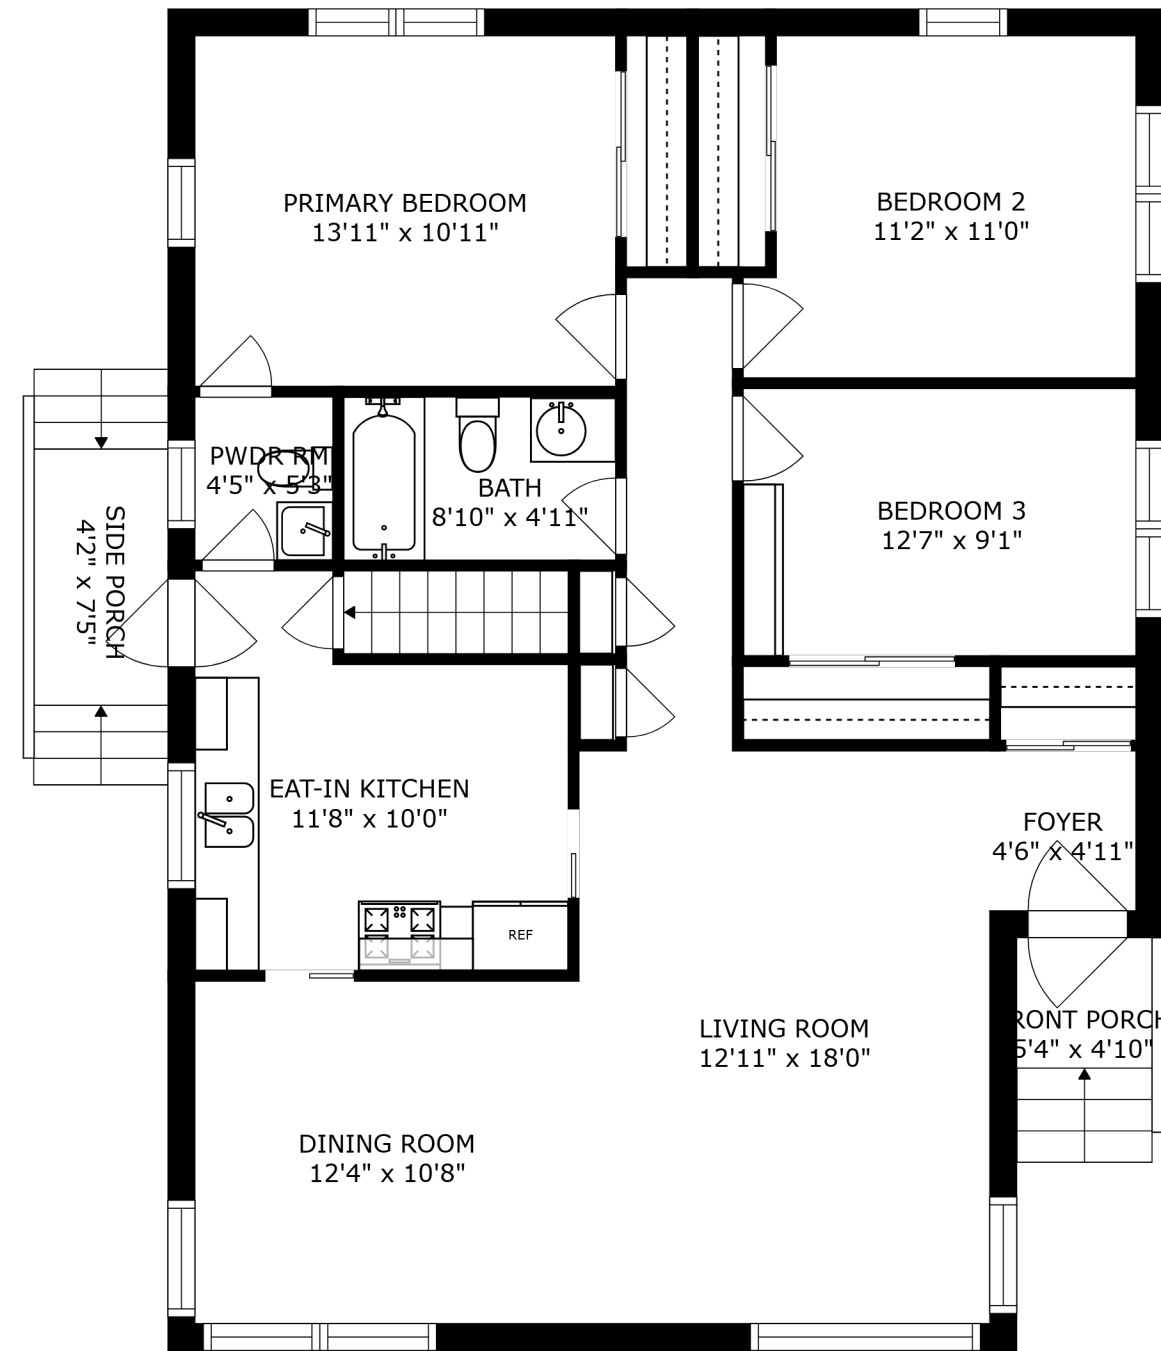

FLOOR 1

FLOOR 2

FLOOR 3

SIZES AND DIMENSIONS ARE APPROXIMATE, ACTUAL MAY VARY.

2-CAR GARAGE
19'6" x 21'3"

3 SEASON ROOM
15'9" x 21'5"

SIZES AND DIMENSIONS ARE APPROXIMATE, ACTUAL MAY VARY.

SIZES AND DIMENSIONS ARE APPROXIMATE, ACTUAL MAY VARY.

SIZES AND DIMENSIONS ARE APPROXIMATE, ACTUAL MAY VARY.