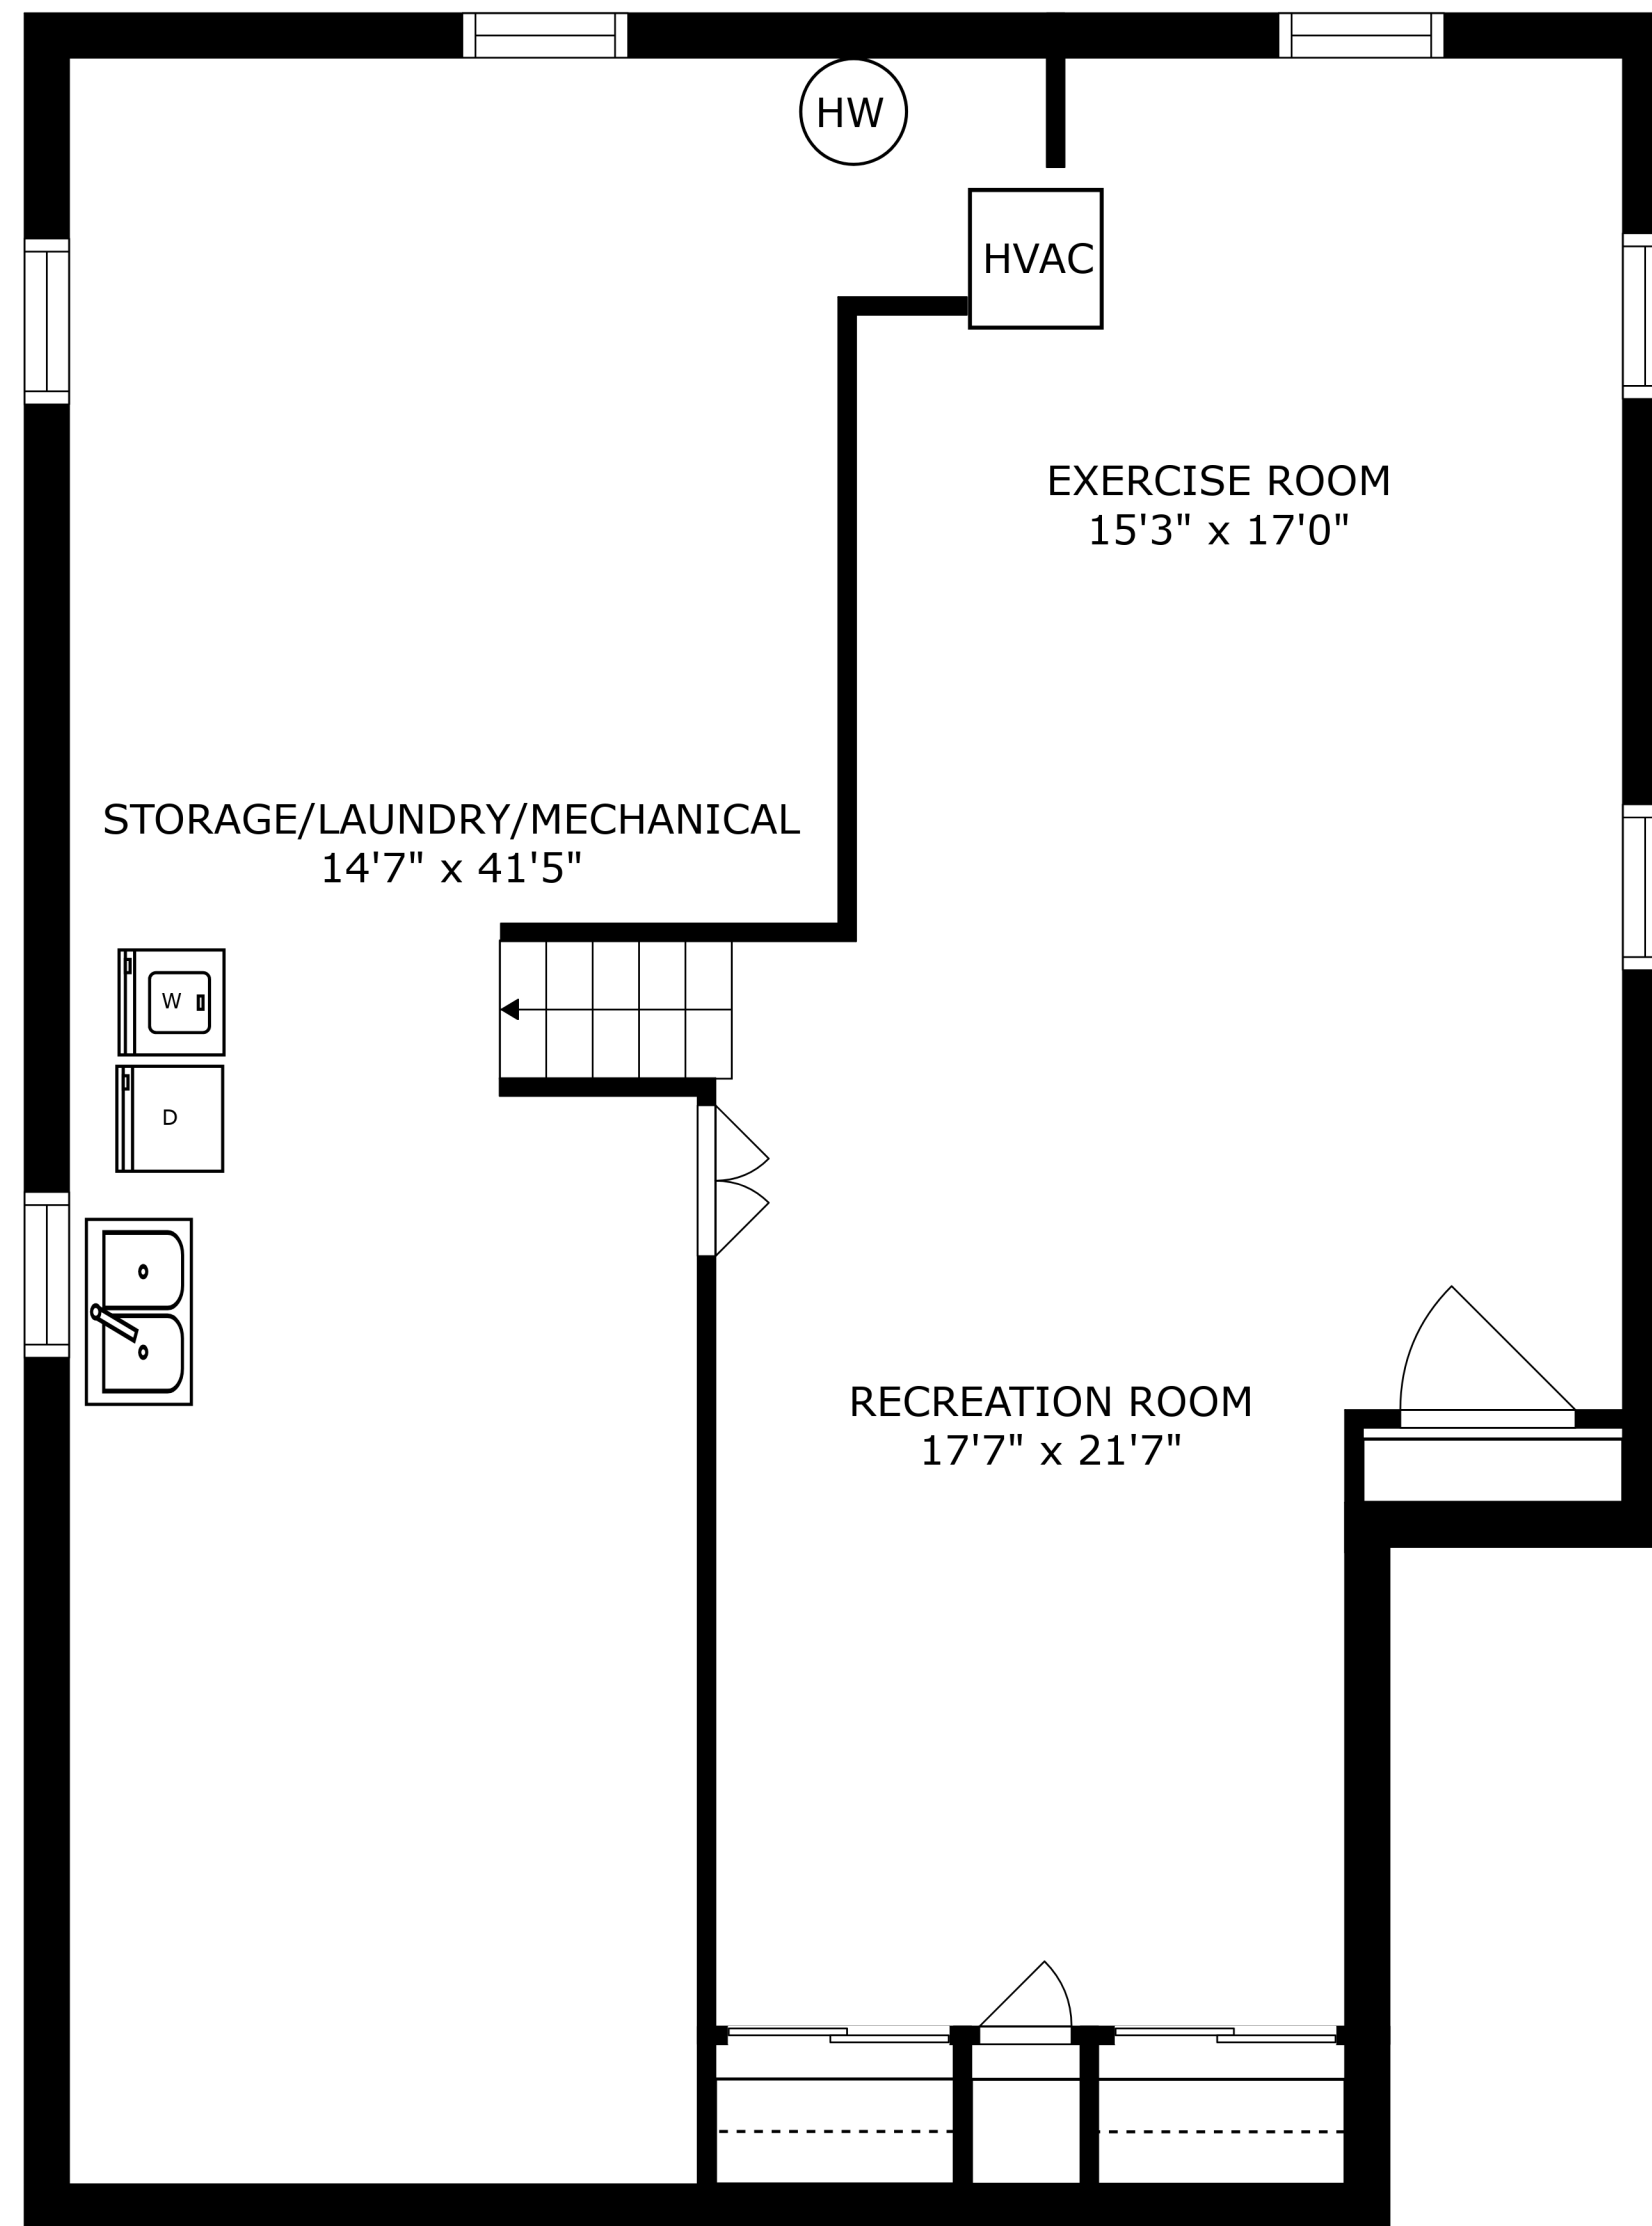

FLOOR 1

FLOOR 2

FLOOR 3

SIZES AND DIMENSIONS ARE APPROXIMATE, ACTUAL MAY VARY.

2-CAR GARAGE
19'6" x 21'3"

3 SEASON ROOM
15'9" x 21'5"

SIZES AND DIMENSIONS ARE APPROXIMATE, ACTUAL MAY VARY.

SIZES AND DIMENSIONS ARE APPROXIMATE, ACTUAL MAY VARY.

SIZES AND DIMENSIONS ARE APPROXIMATE, ACTUAL MAY VARY.