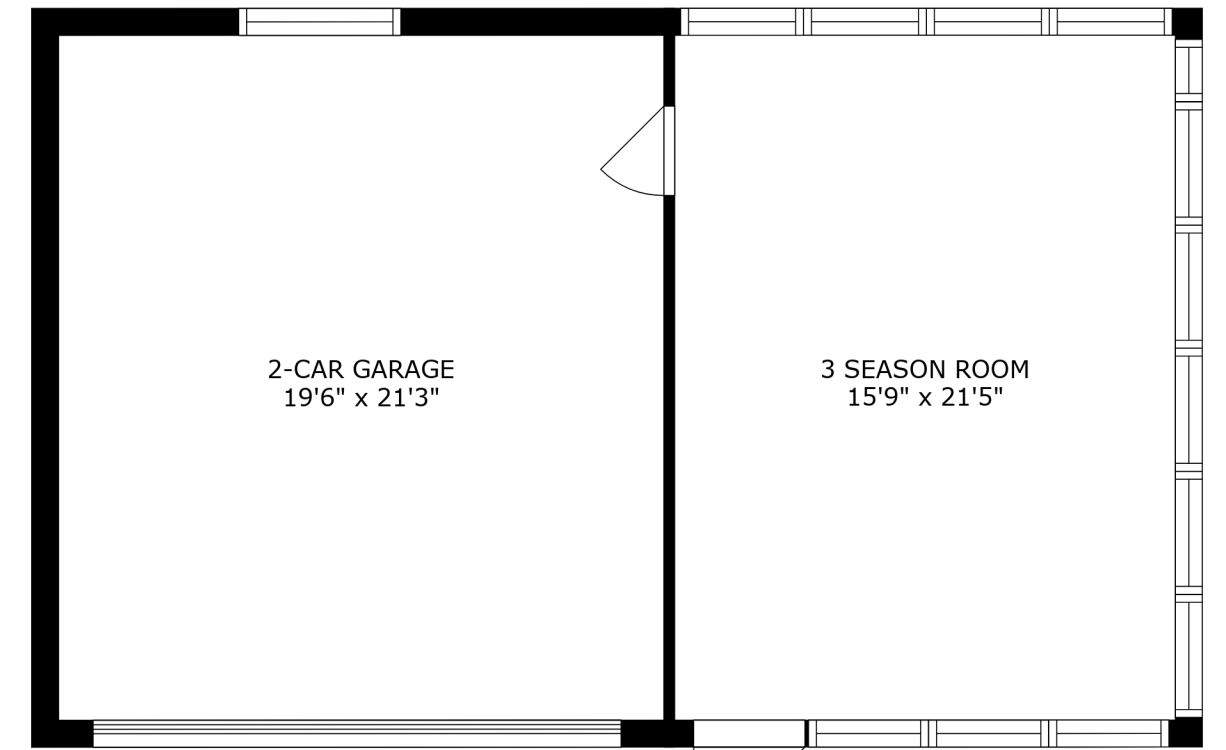

FLOOR 1

FLOOR 2

FLOOR 3

SIZES AND DIMENSIONS ARE APPROXIMATE, ACTUAL MAY VARY.

2-CAR GARAGE
19'6" x 21'3"

3 SEASON ROOM
15'9" x 21'5"

SIZES AND DIMENSIONS ARE APPROXIMATE, ACTUAL MAY VARY.

SIZES AND DIMENSIONS ARE APPROXIMATE, ACTUAL MAY VARY.

SIZES AND DIMENSIONS ARE APPROXIMATE, ACTUAL MAY VARY.