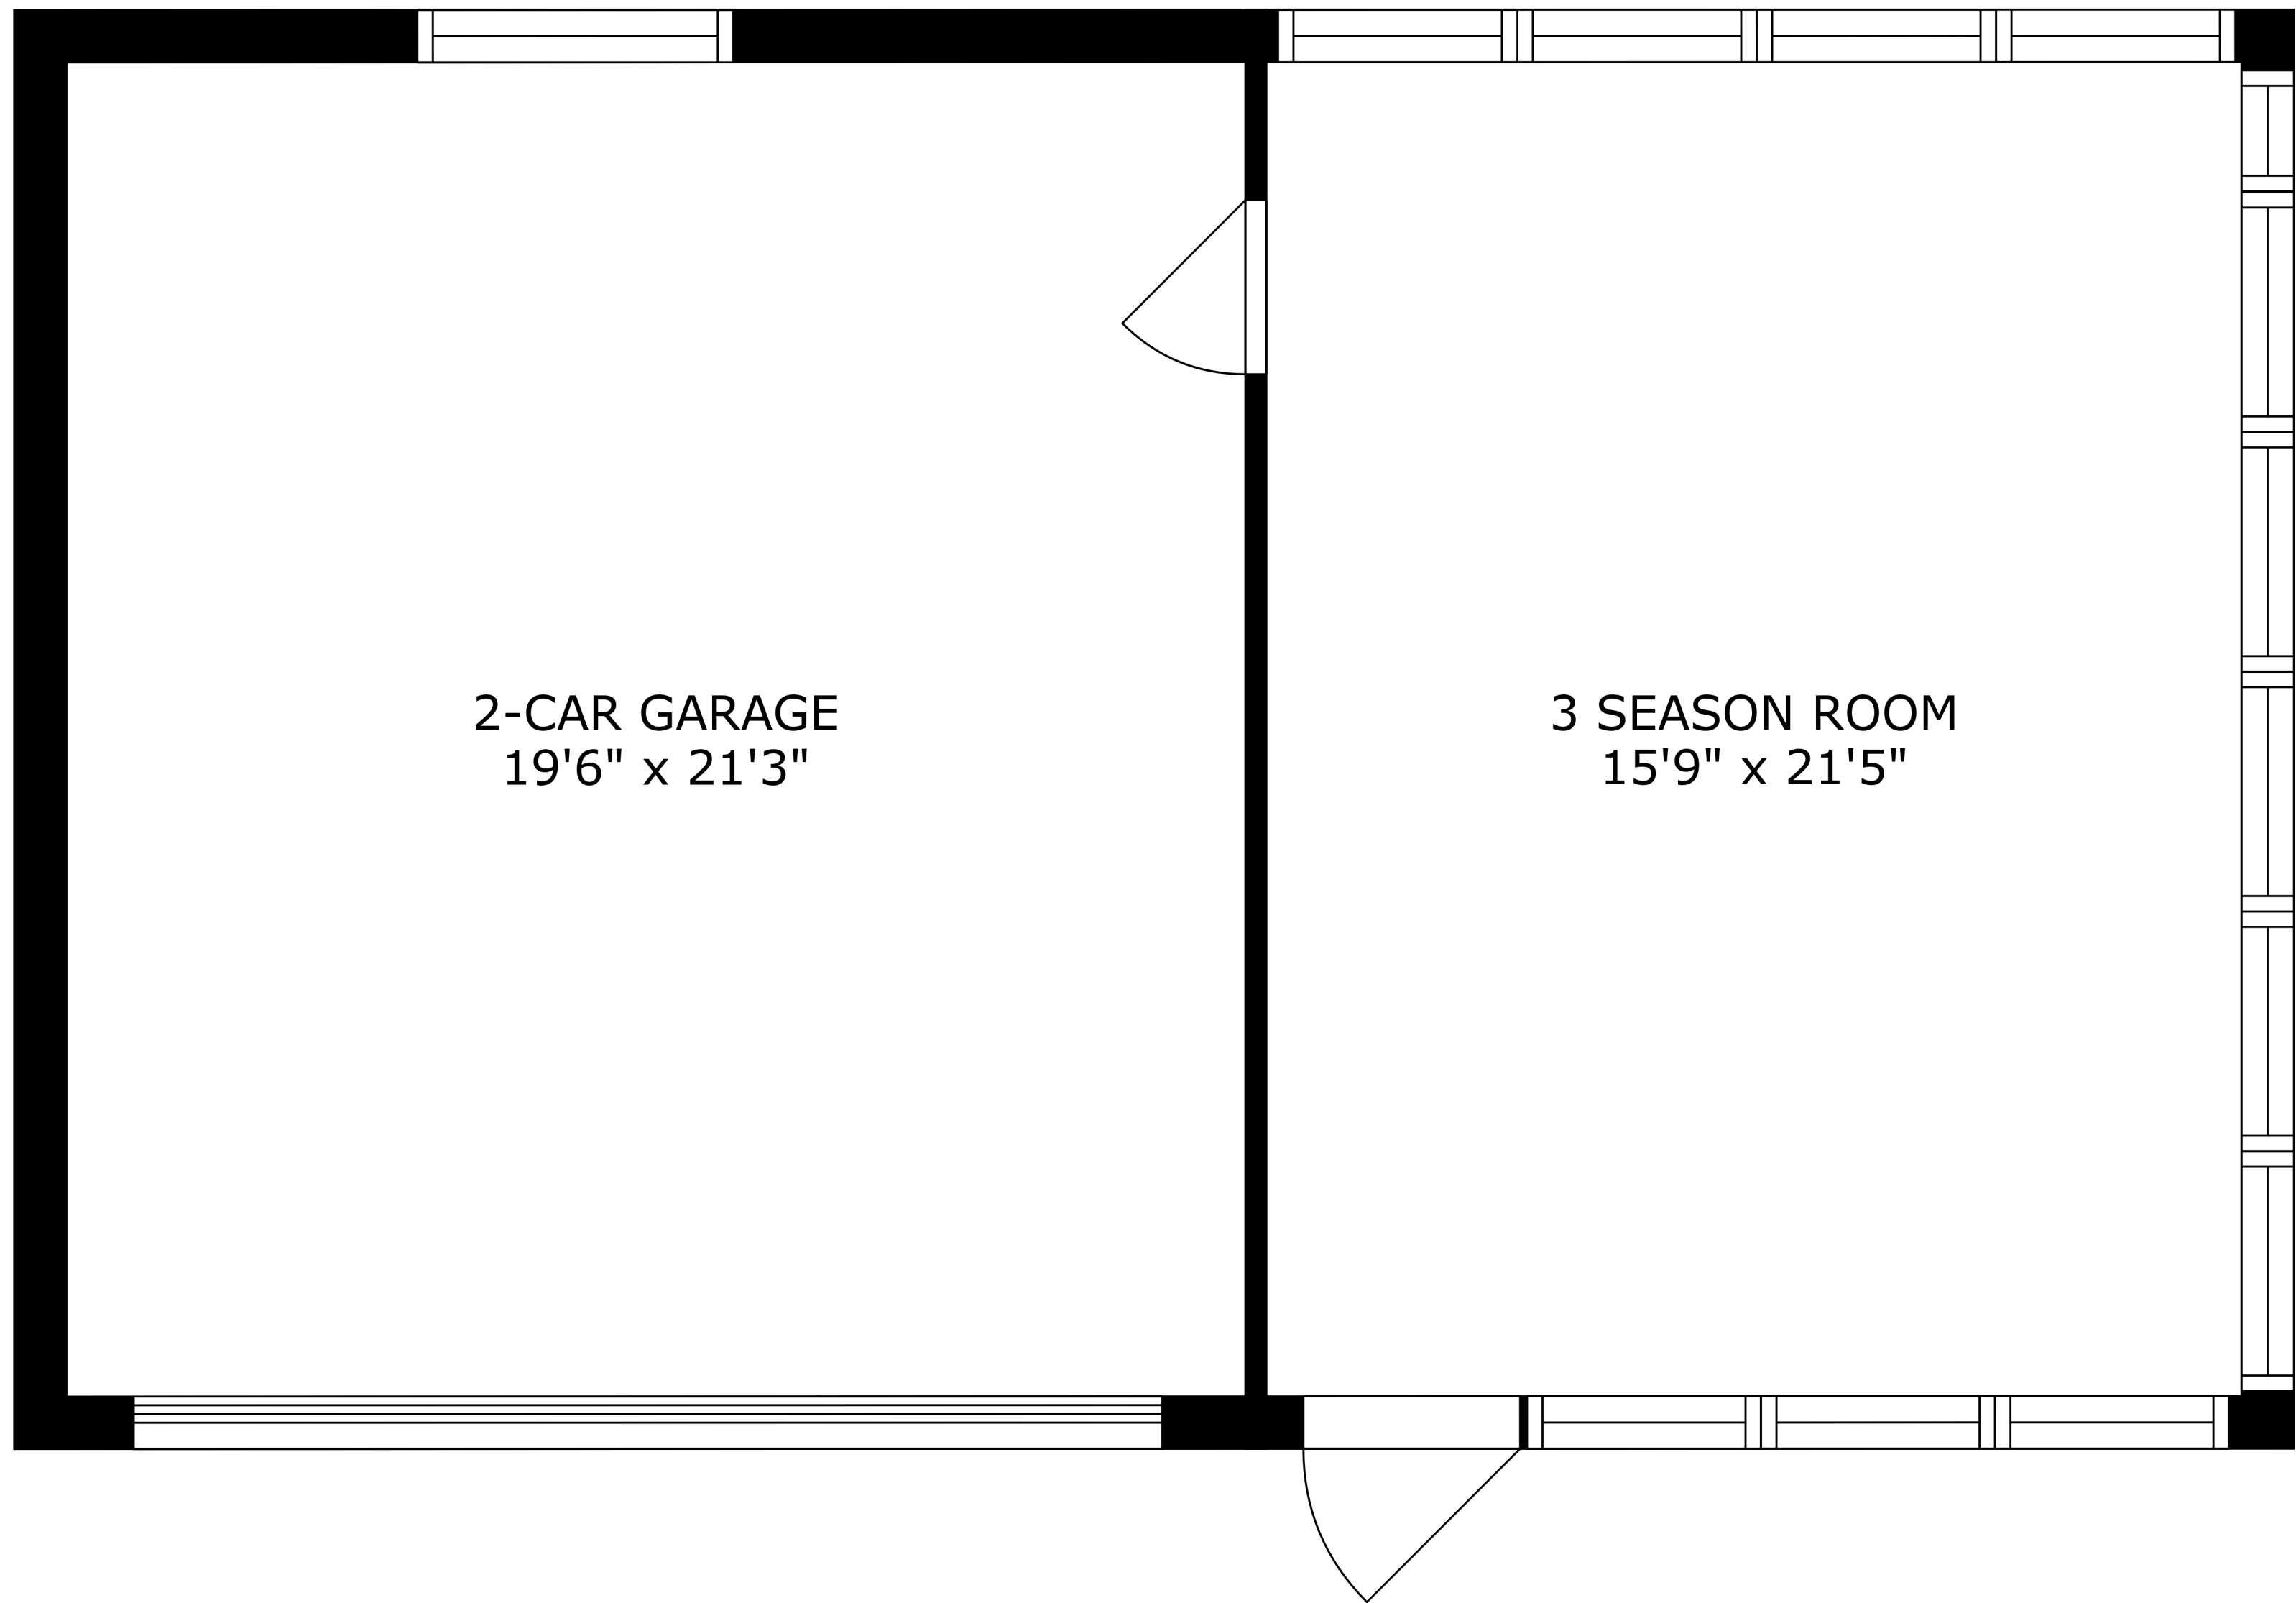

FLOOR 1

FLOOR 2

FLOOR 3

SIZES AND DIMENSIONS ARE APPROXIMATE, ACTUAL MAY VARY.

2-CAR GARAGE
19'6" x 21'3"

3 SEASON ROOM
15'9" x 21'5"

SIZES AND DIMENSIONS ARE APPROXIMATE, ACTUAL MAY VARY.

SIZES AND DIMENSIONS ARE APPROXIMATE, ACTUAL MAY VARY.

SIZES AND DIMENSIONS ARE APPROXIMATE, ACTUAL MAY VARY.