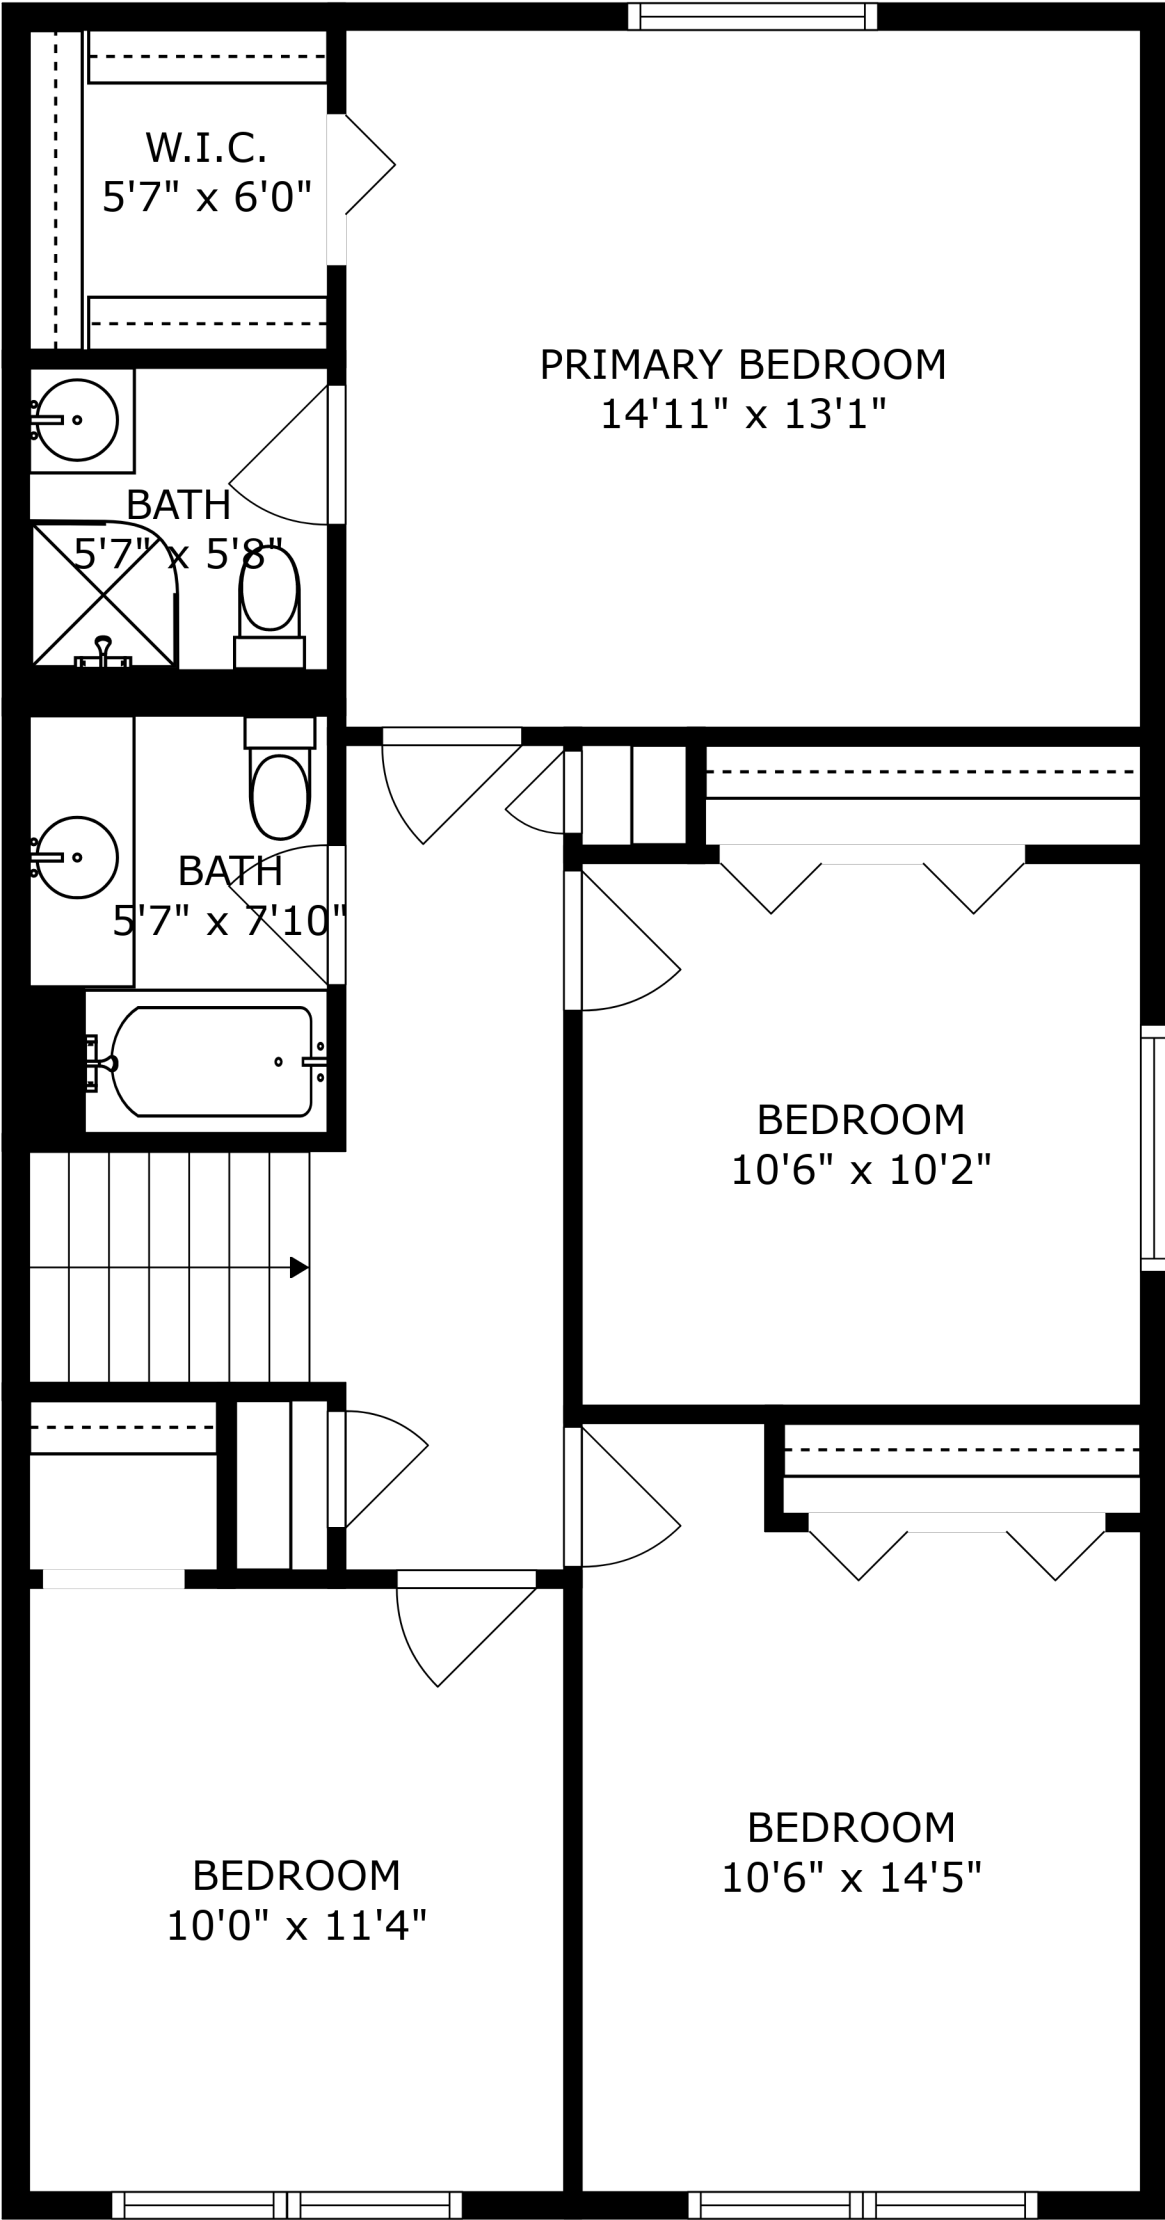

SIZES AND DIMENSIONS ARE APPROXIMATE, ACTUAL MAY VARY.

SIZES AND DIMENSIONS ARE APPROXIMATE, ACTUAL MAY VARY.

SIZES AND DIMENSIONS ARE APPROXIMATE, ACTUAL MAY VARY.

RECREATION ROOM  
17'5" x 24'0"

UTILITY  
9'11" x 10'8"

REF

REF

W

D