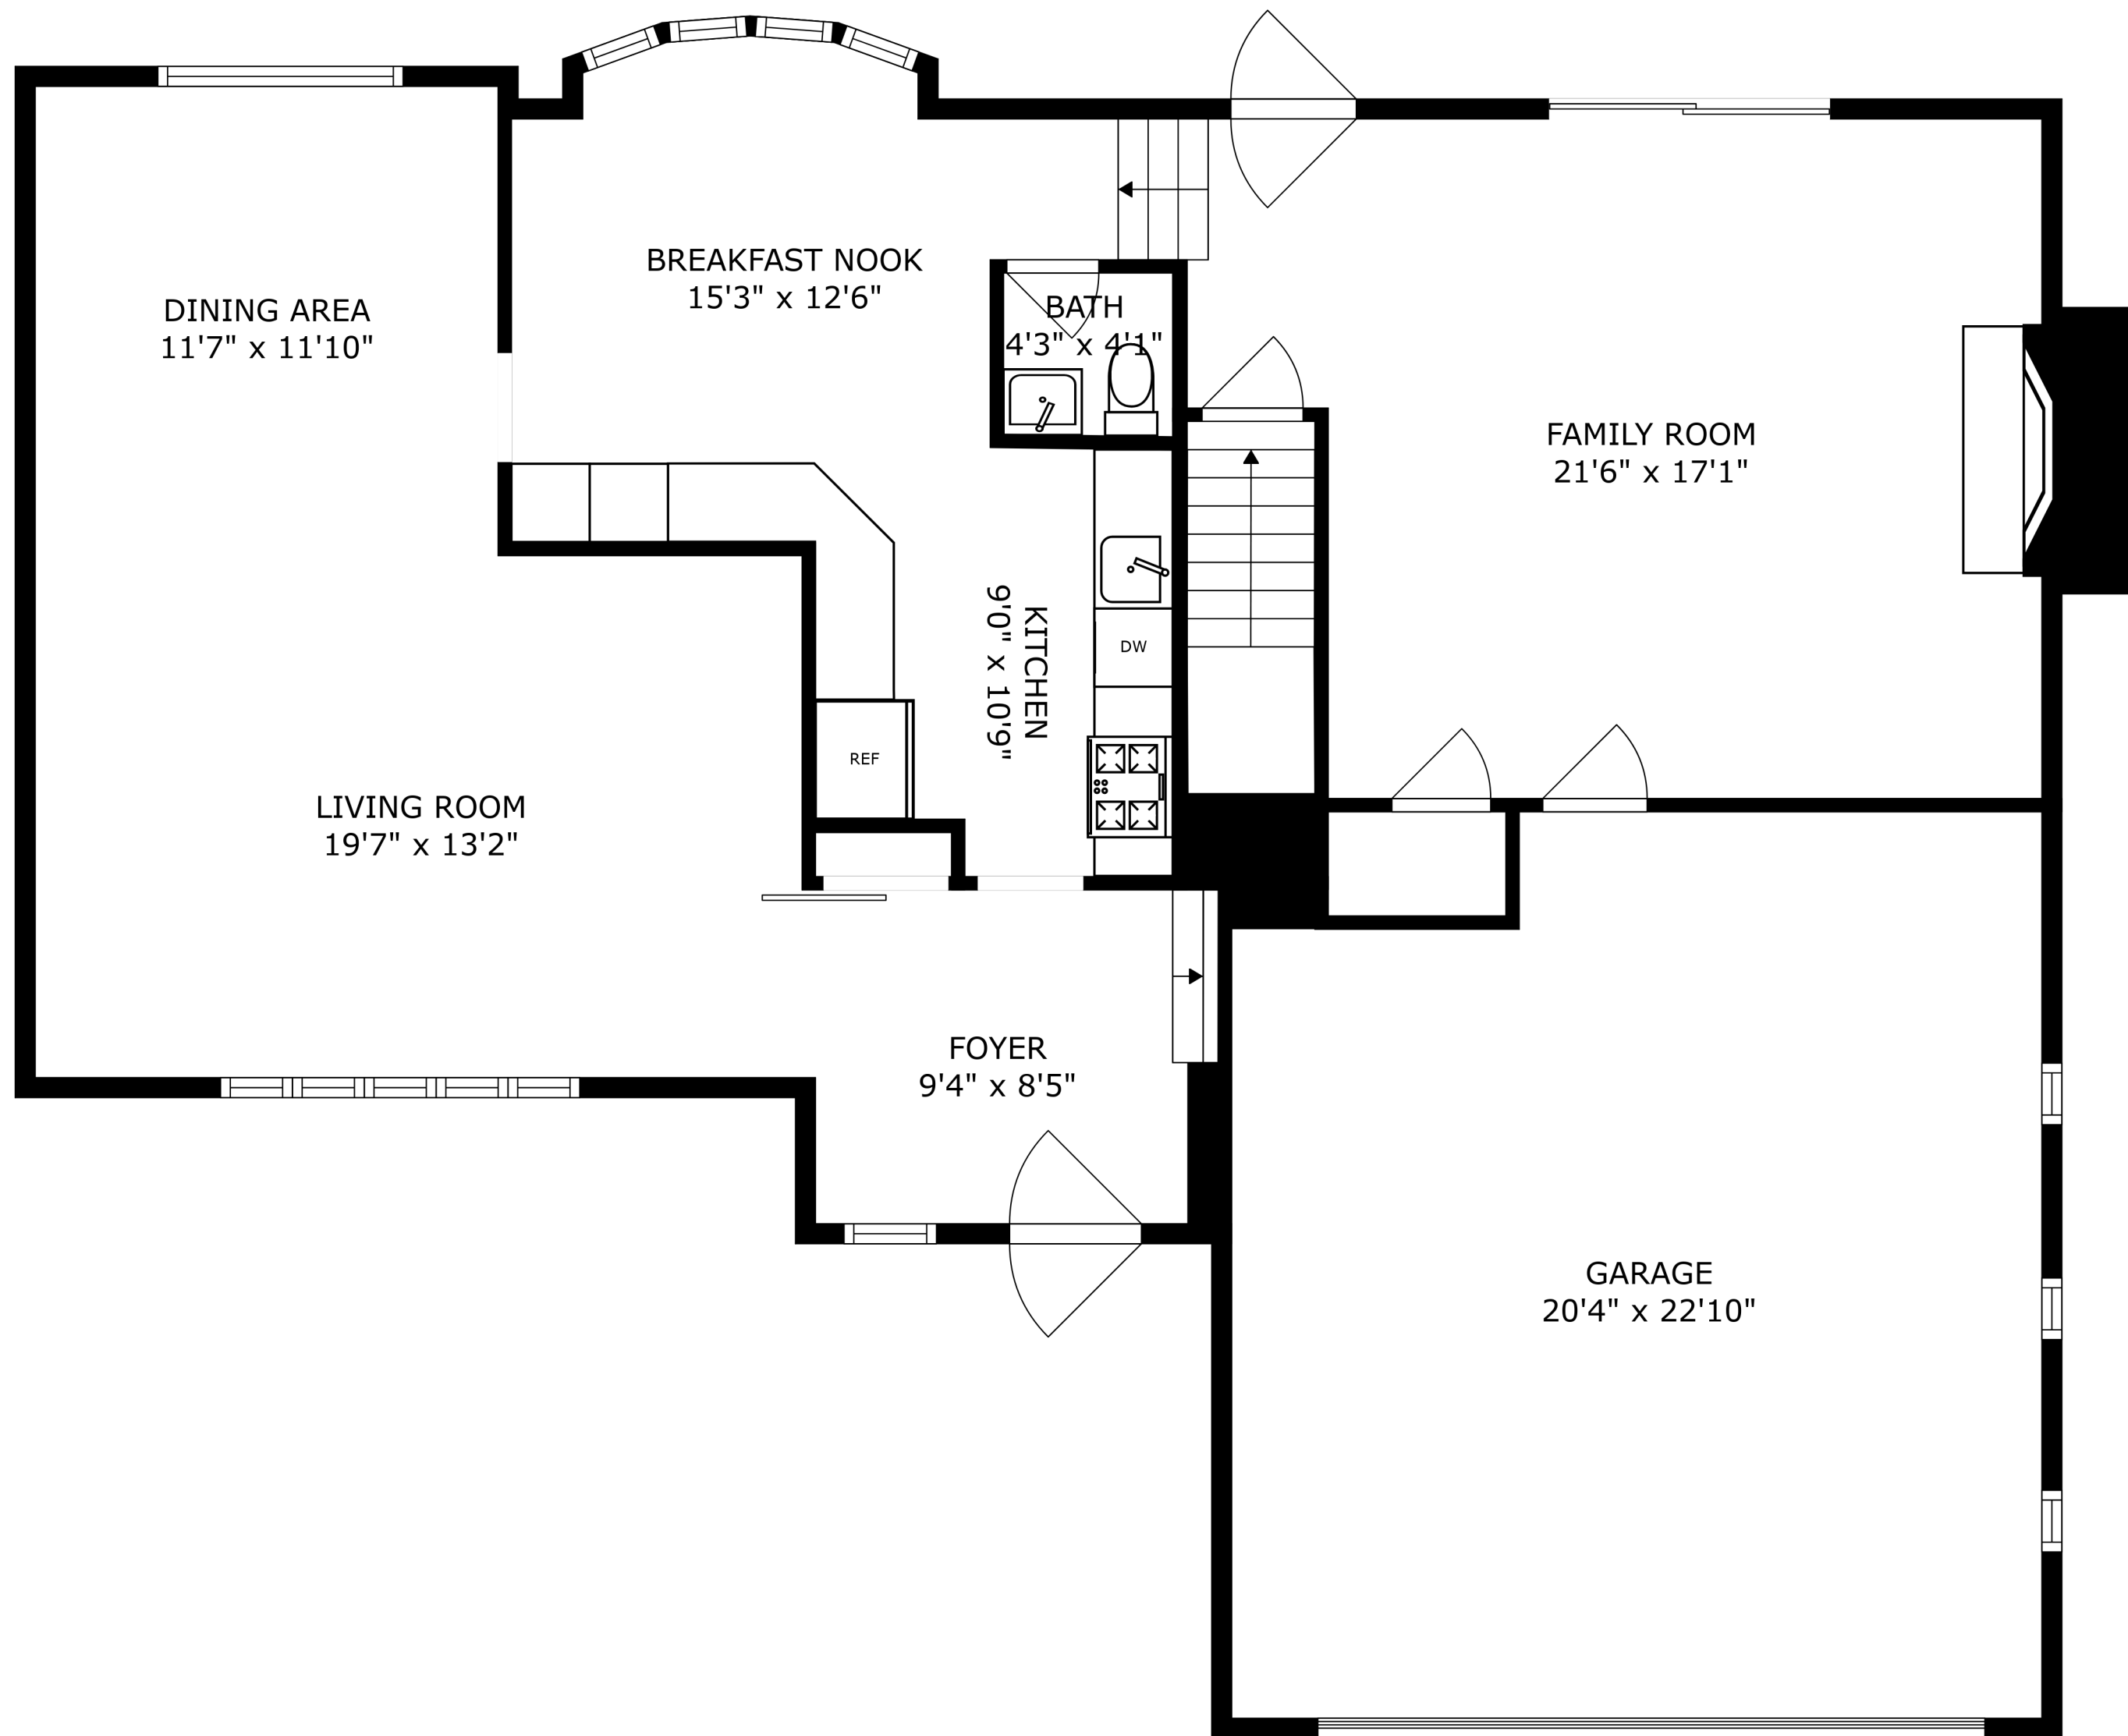

SIZES AND DIMENSIONS ARE APPROXIMATE, ACTUAL MAY VARY.

SIZES AND DIMENSIONS ARE APPROXIMATE, ACTUAL MAY VARY.

SIZES AND DIMENSIONS ARE APPROXIMATE, ACTUAL MAY VARY.

RECREATION ROOM  
17'5" x 24'0"

UTILITY  
9'11" x 10'8"

REF

REF

W

D