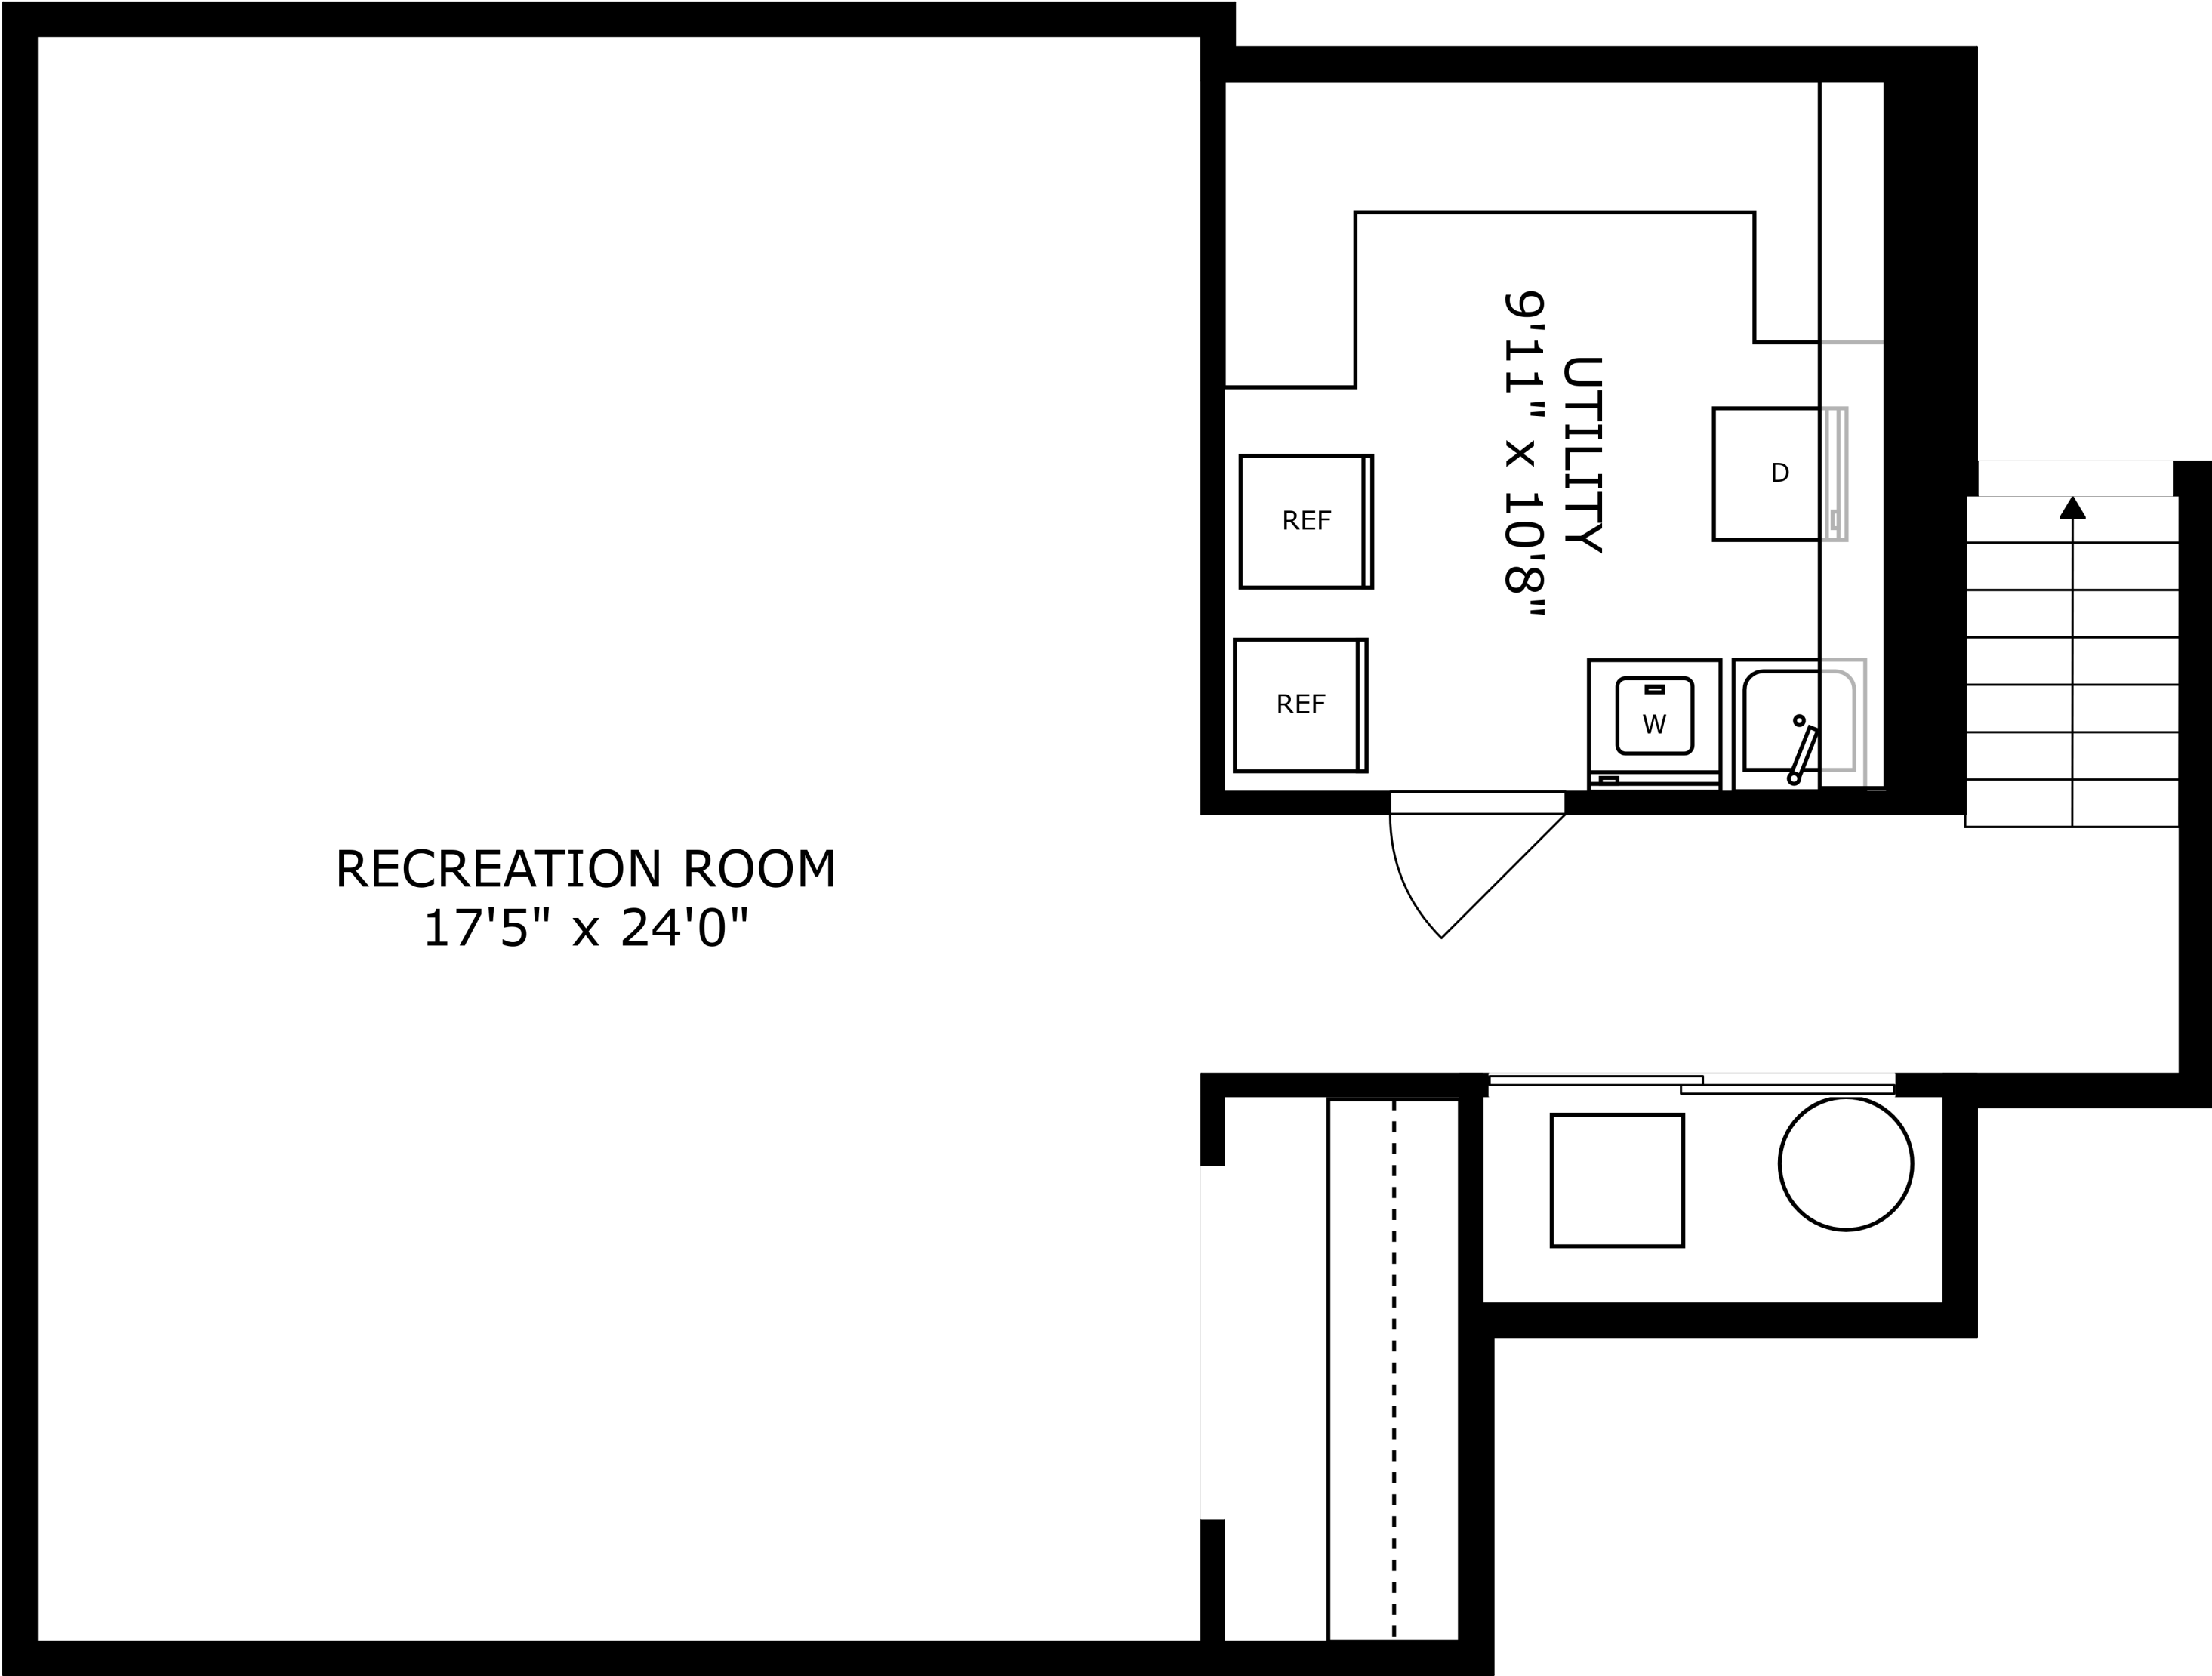

SIZES AND DIMENSIONS ARE APPROXIMATE, ACTUAL MAY VARY.

SIZES AND DIMENSIONS ARE APPROXIMATE, ACTUAL MAY VARY.

SIZES AND DIMENSIONS ARE APPROXIMATE, ACTUAL MAY VARY.

RECREATION ROOM  
17'5" x 24'0"

UTILITY  
9'11" x 10'8"