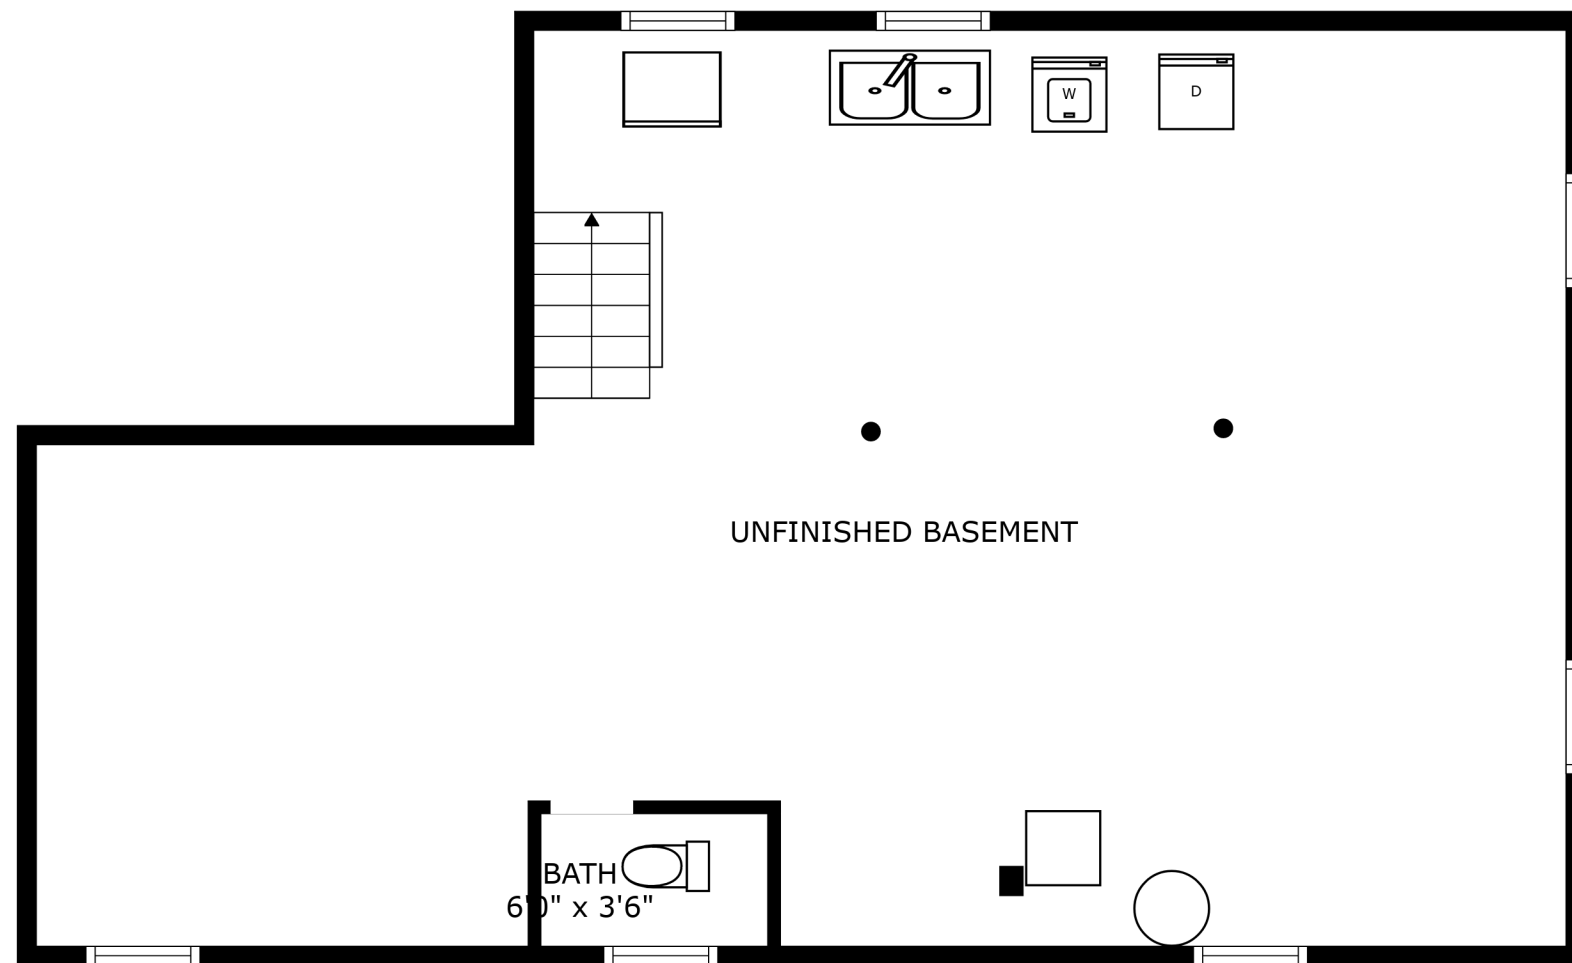

FLOOR 2

FLOOR 1

SIZES AND DIMENSIONS ARE APPROXIMATE, ACTUAL MAY VARY.

SIZES AND DIMENSIONS ARE APPROXIMATE, ACTUAL MAY VARY.

UNFINISHED BASEMENT

BATH
6'0" x 3'6"

SIZES AND DIMENSIONS ARE APPROXIMATE, ACTUAL MAY VARY.