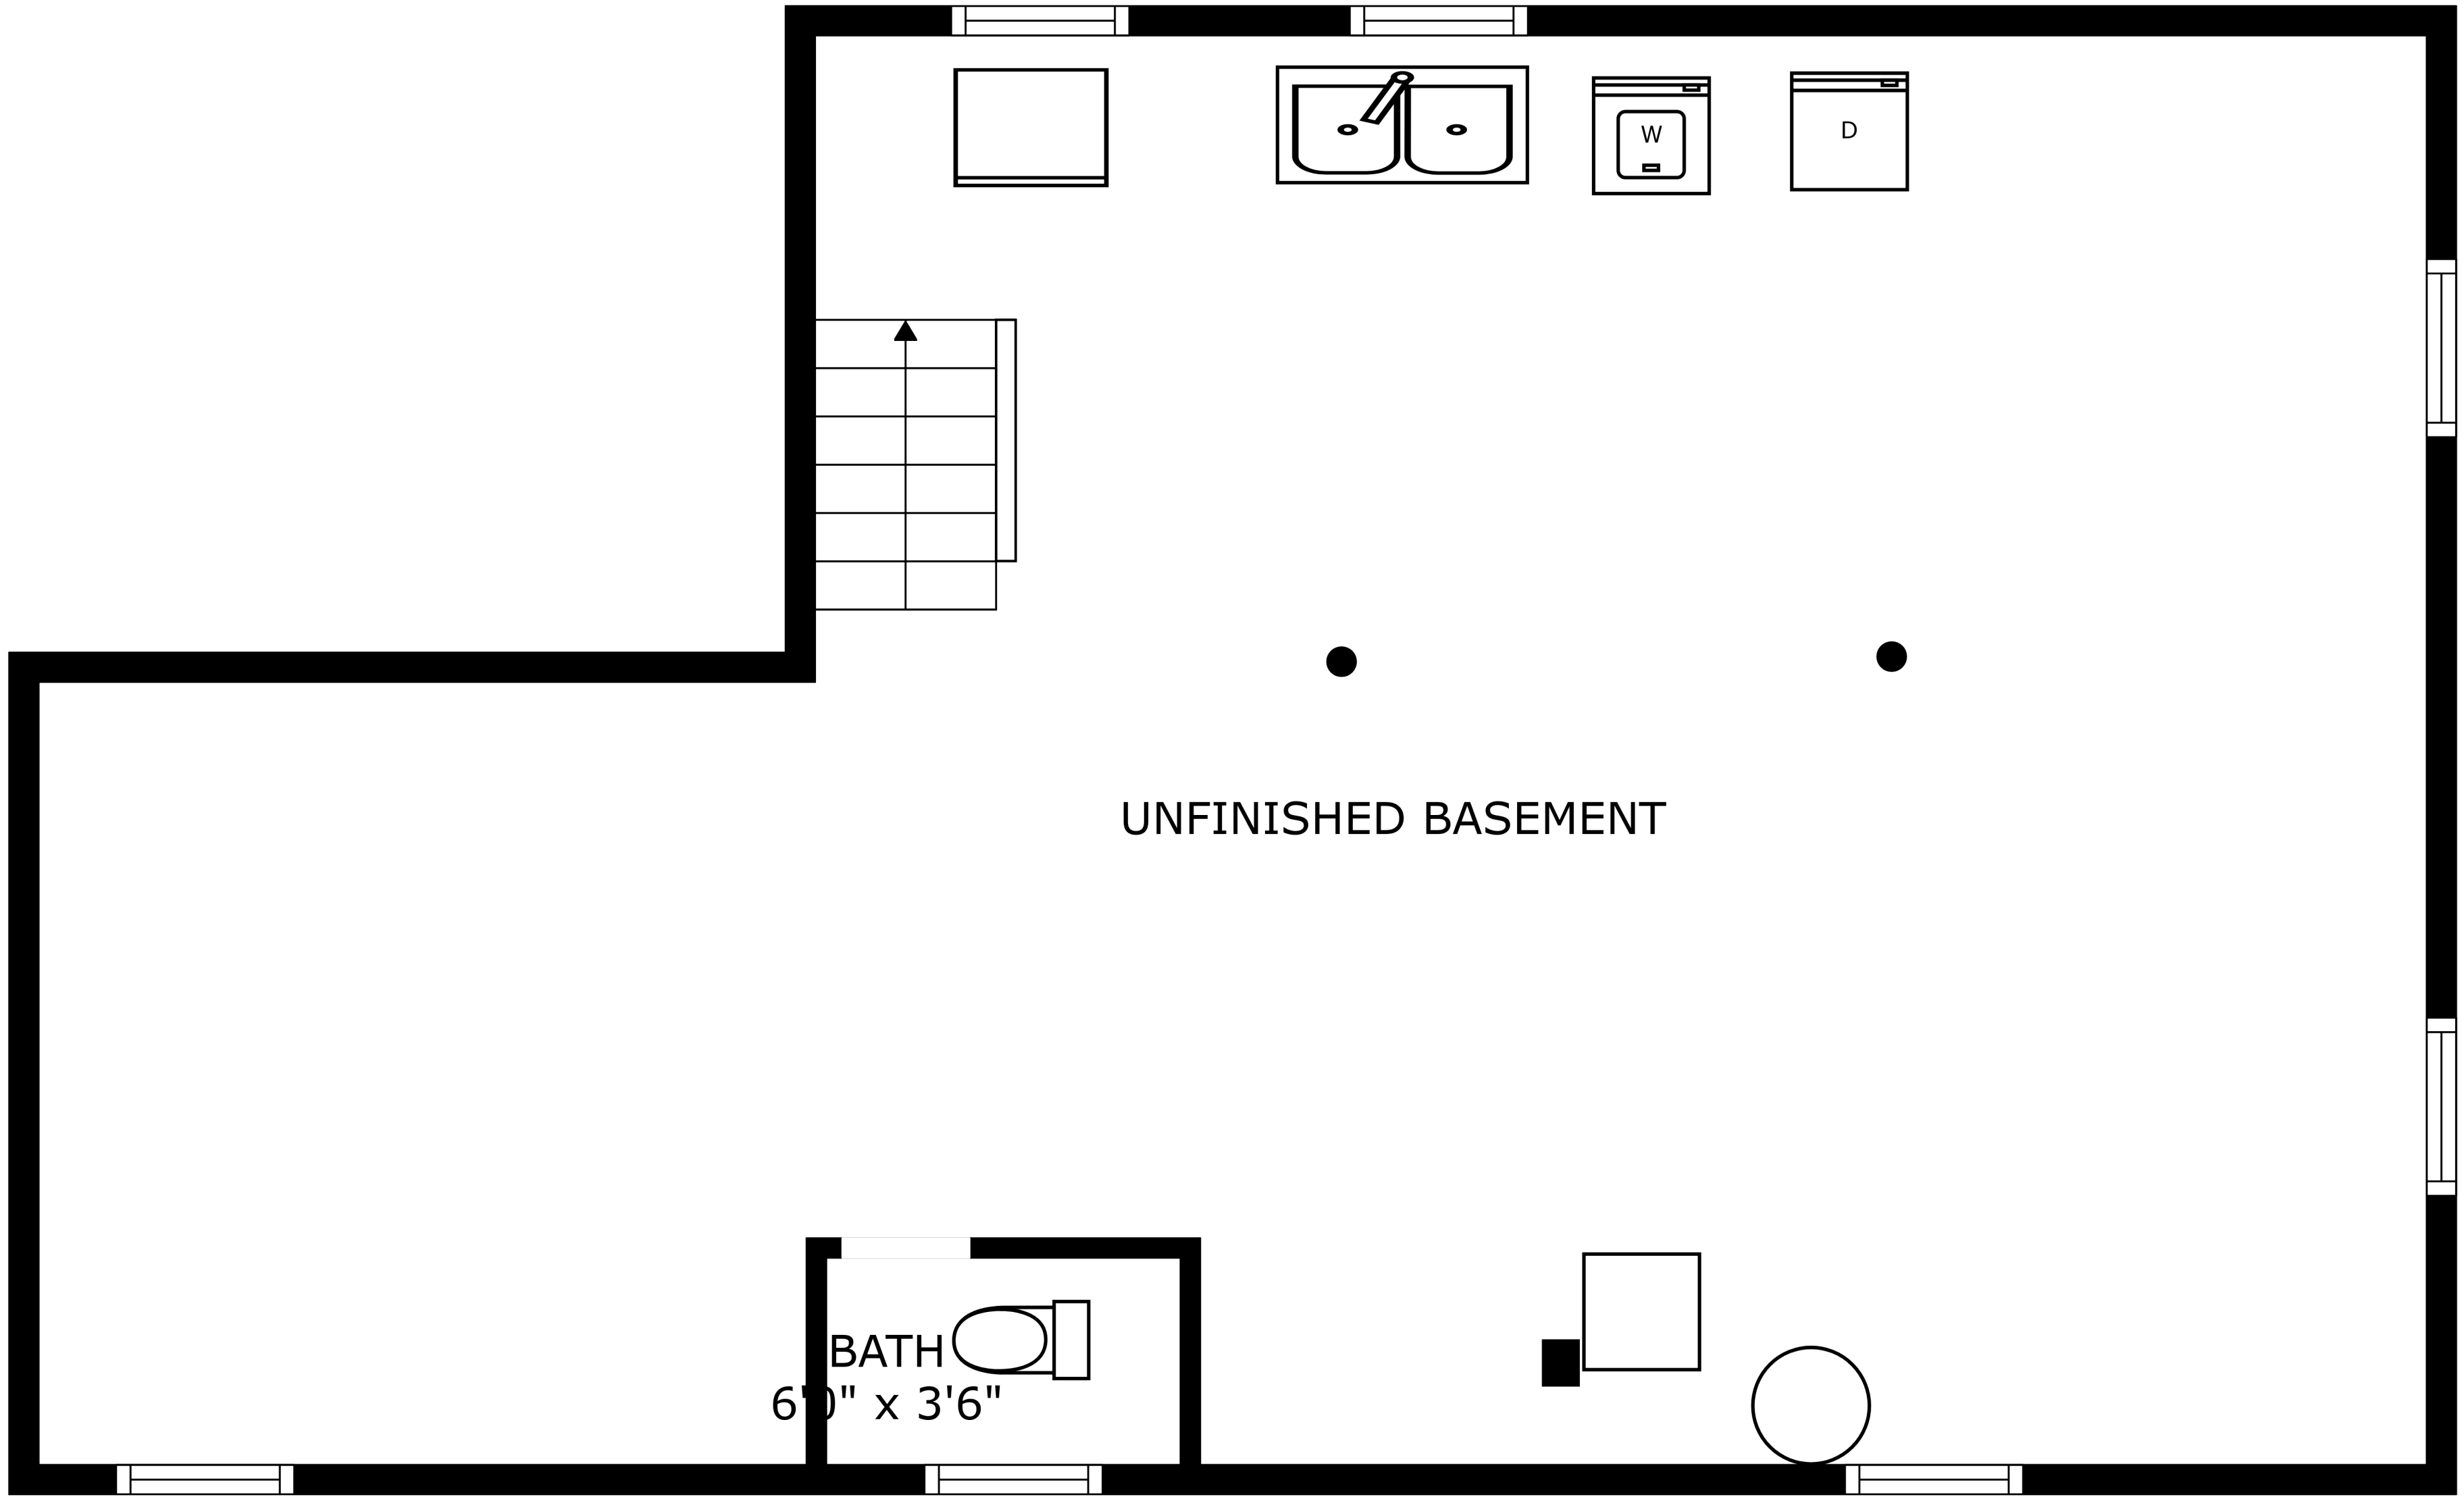

FLOOR 2

FLOOR 1

SIZES AND DIMENSIONS ARE APPROXIMATE, ACTUAL MAY VARY.

SIZES AND DIMENSIONS ARE APPROXIMATE, ACTUAL MAY VARY.

UNFINISHED BASEMENT

BATH
6'0" x 3'6"

SIZES AND DIMENSIONS ARE APPROXIMATE, ACTUAL MAY VARY.