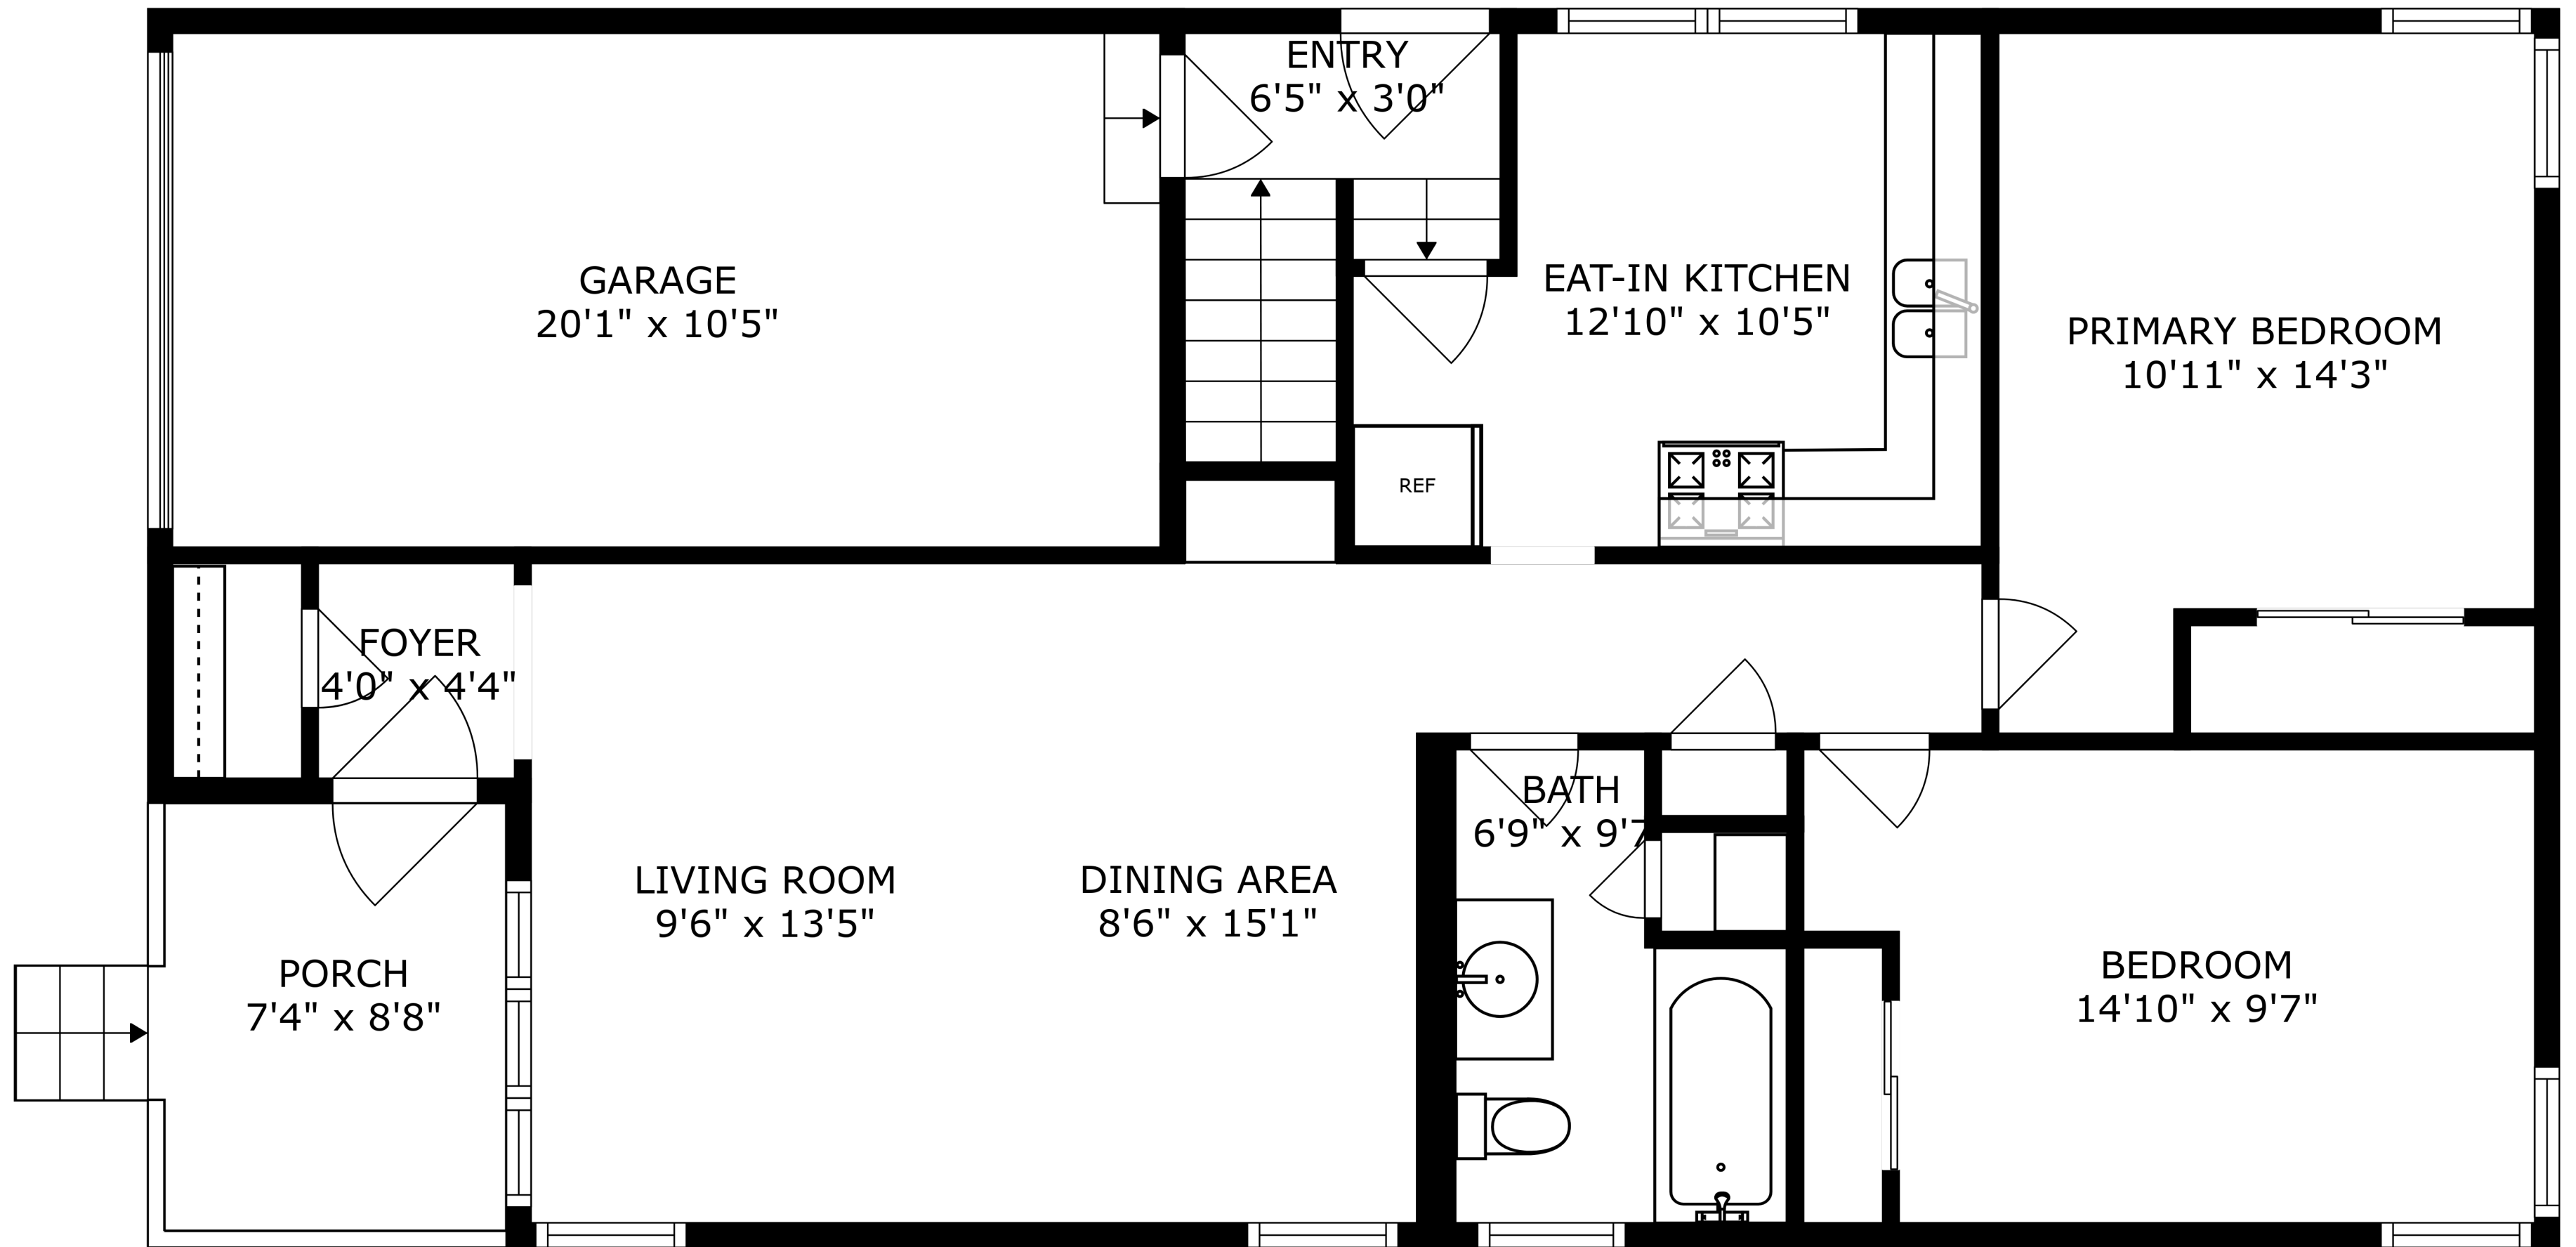

FLOOR 2

FLOOR 1

SIZES AND DIMENSIONS ARE APPROXIMATE, ACTUAL MAY VARY.

SIZES AND DIMENSIONS ARE APPROXIMATE, ACTUAL MAY VARY.

UNFINISHED BASEMENT

BATH
6'0" x 3'6"

SIZES AND DIMENSIONS ARE APPROXIMATE, ACTUAL MAY VARY.