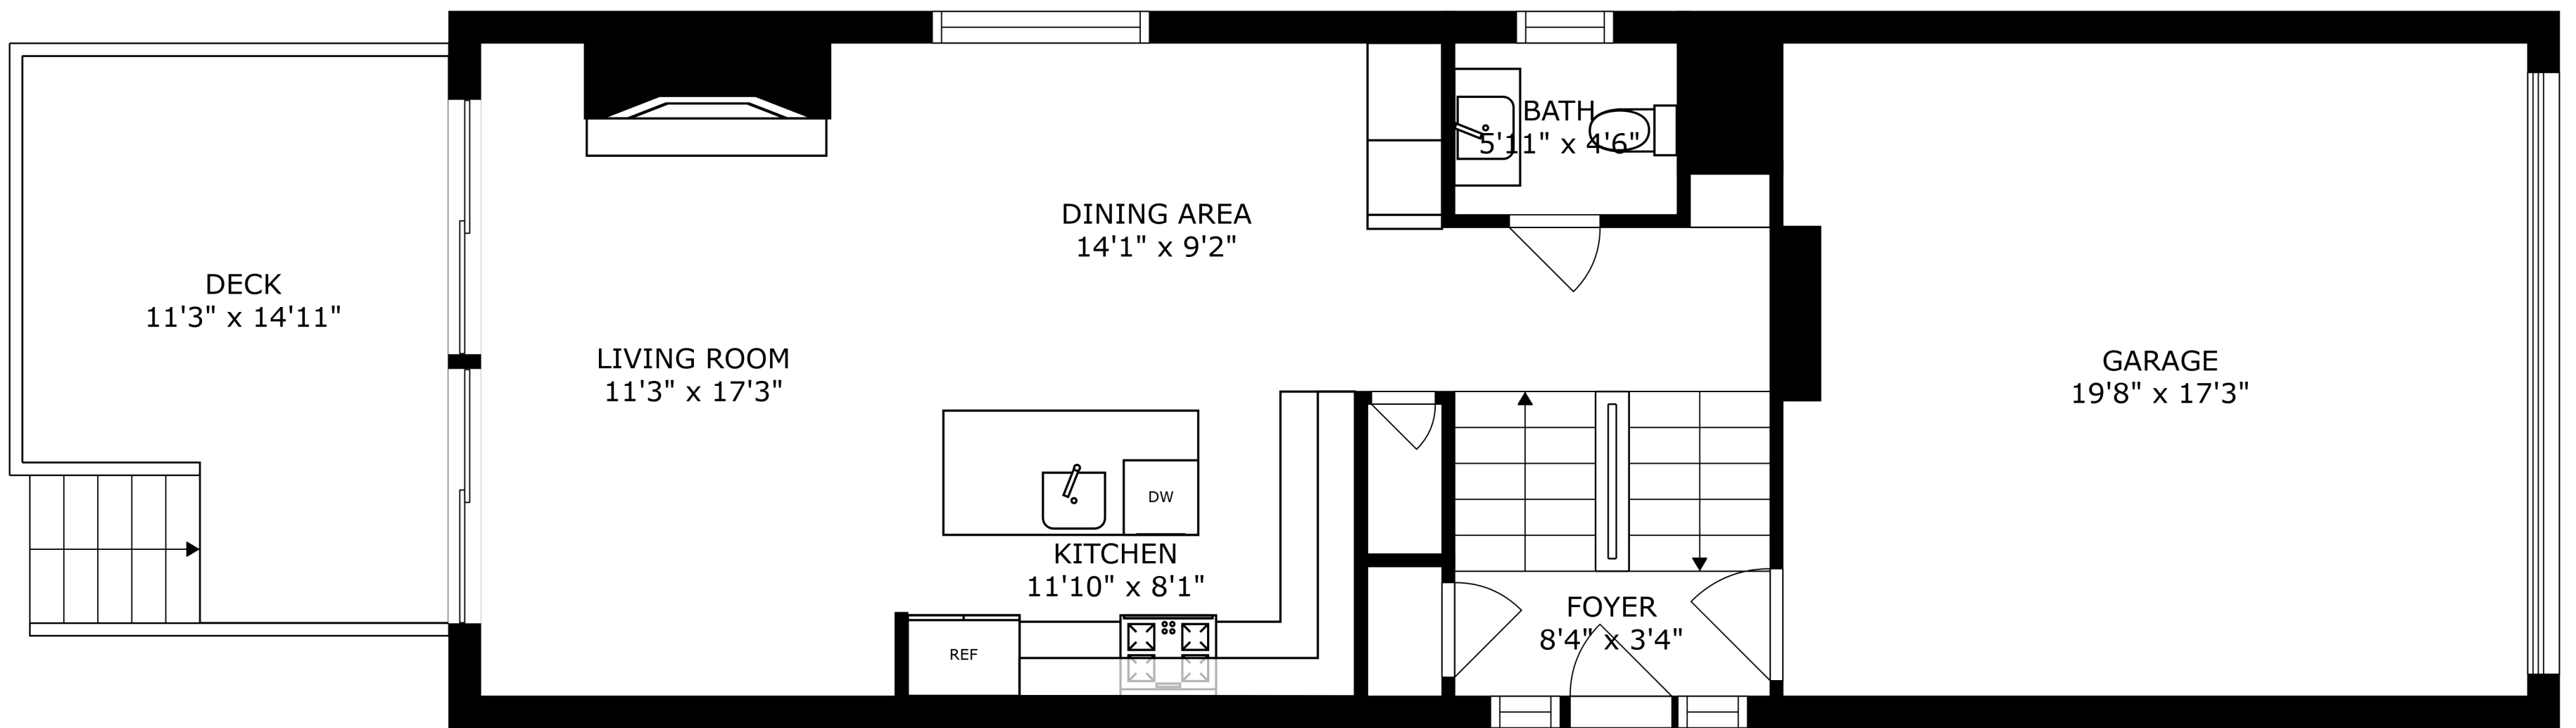

LEVEL 1

LEVEL 2

LOWER LEVEL

LEVEL 3

SIZES AND DIMENSIONS ARE APPROXIMATE, ACTUAL MAY VARY.

SIZES AND DIMENSIONS ARE APPROXIMATE, ACTUAL MAY VARY.

MEDIA ROOM
14'7" x 17'3"

BALCONY
4'9" x 18'3"

SIZES AND DIMENSIONS ARE APPROXIMATE, ACTUAL MAY VARY.

SIZES AND DIMENSIONS ARE APPROXIMATE, ACTUAL MAY VARY.

SIZES AND DIMENSIONS ARE APPROXIMATE, ACTUAL MAY VARY.