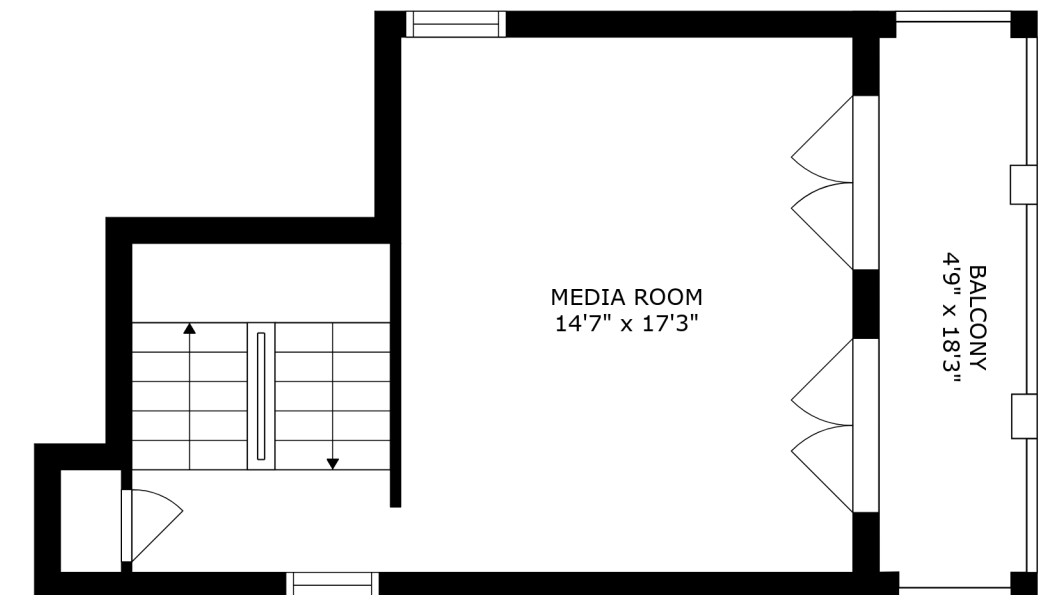

LEVEL 1

LEVEL 2

LOWER LEVEL

LEVEL 3

SIZES AND DIMENSIONS ARE APPROXIMATE, ACTUAL MAY VARY.

SIZES AND DIMENSIONS ARE APPROXIMATE, ACTUAL MAY VARY.

MEDIA ROOM
14'7" x 17'3"

BALCONY
4'9" x 18'3"

SIZES AND DIMENSIONS ARE APPROXIMATE, ACTUAL MAY VARY.

SIZES AND DIMENSIONS ARE APPROXIMATE, ACTUAL MAY VARY.

SIZES AND DIMENSIONS ARE APPROXIMATE, ACTUAL MAY VARY.