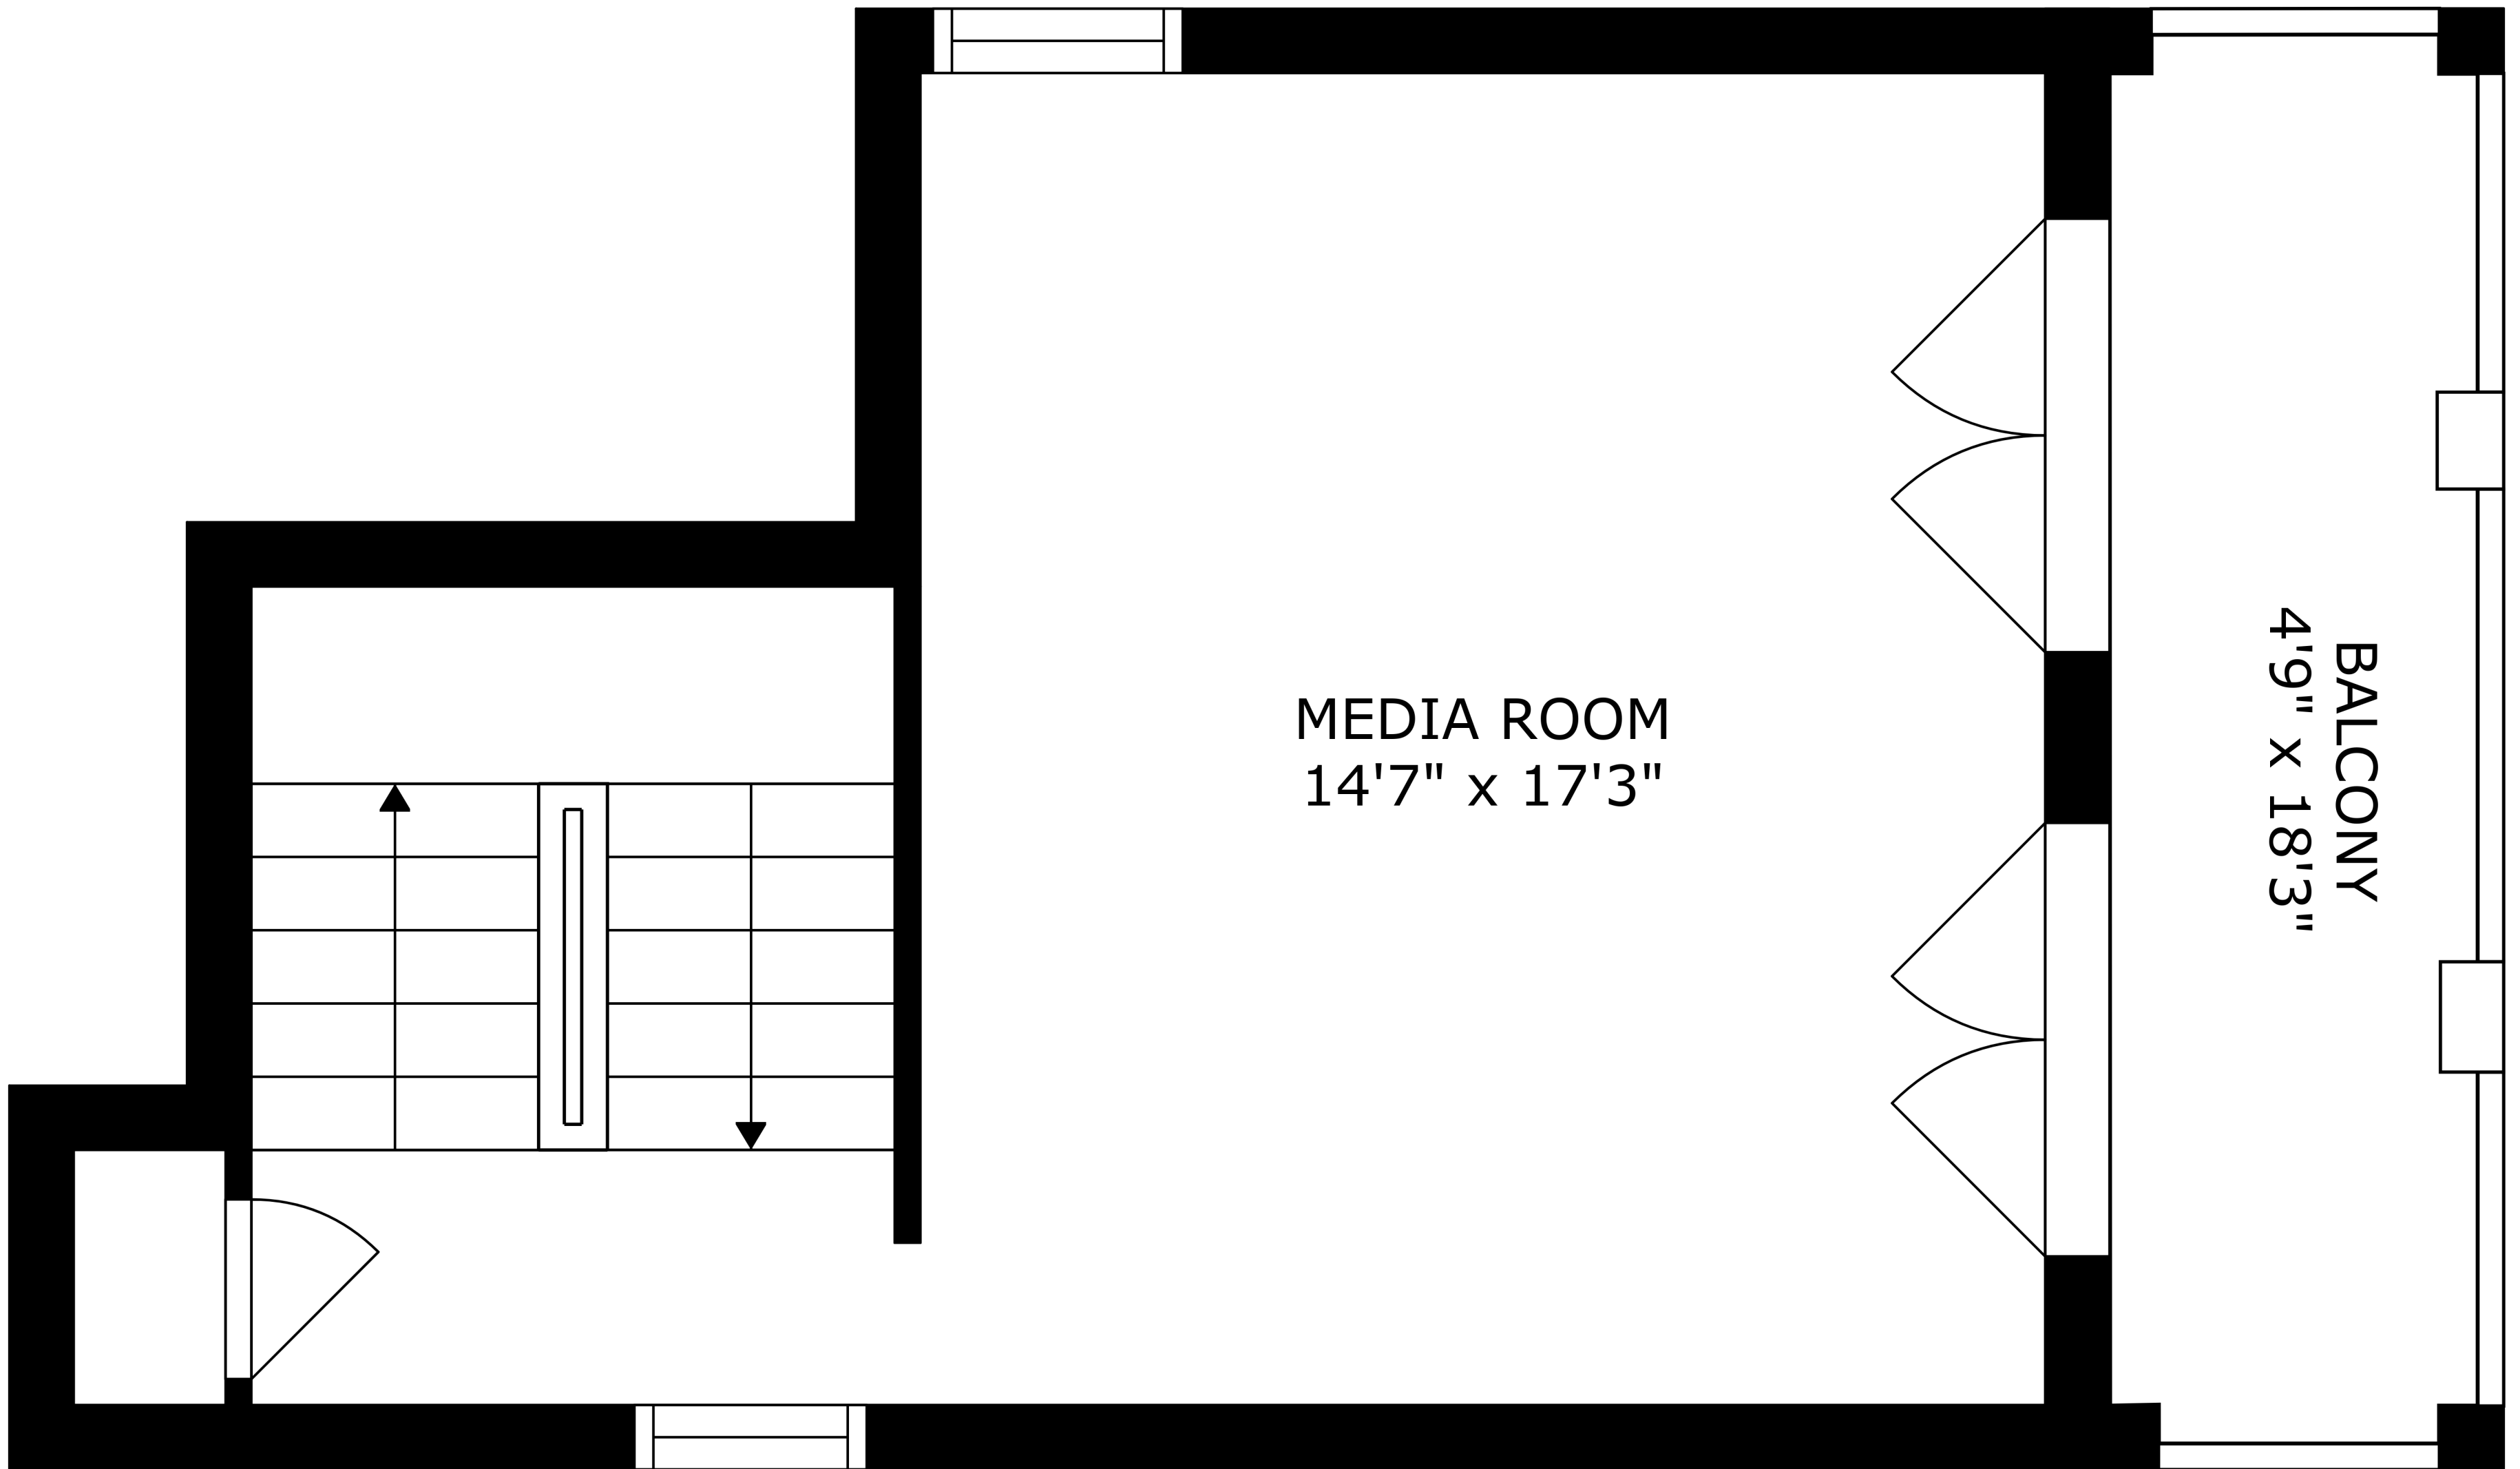

LEVEL 1

LEVEL 2

LOWER LEVEL

LEVEL 3

SIZES AND DIMENSIONS ARE APPROXIMATE, ACTUAL MAY VARY.

SIZES AND DIMENSIONS ARE APPROXIMATE, ACTUAL MAY VARY.

MEDIA ROOM
14'7" x 17'3"

BALCONY
4'9" x 18'3"

SIZES AND DIMENSIONS ARE APPROXIMATE, ACTUAL MAY VARY.

SIZES AND DIMENSIONS ARE APPROXIMATE, ACTUAL MAY VARY.

SIZES AND DIMENSIONS ARE APPROXIMATE, ACTUAL MAY VARY.