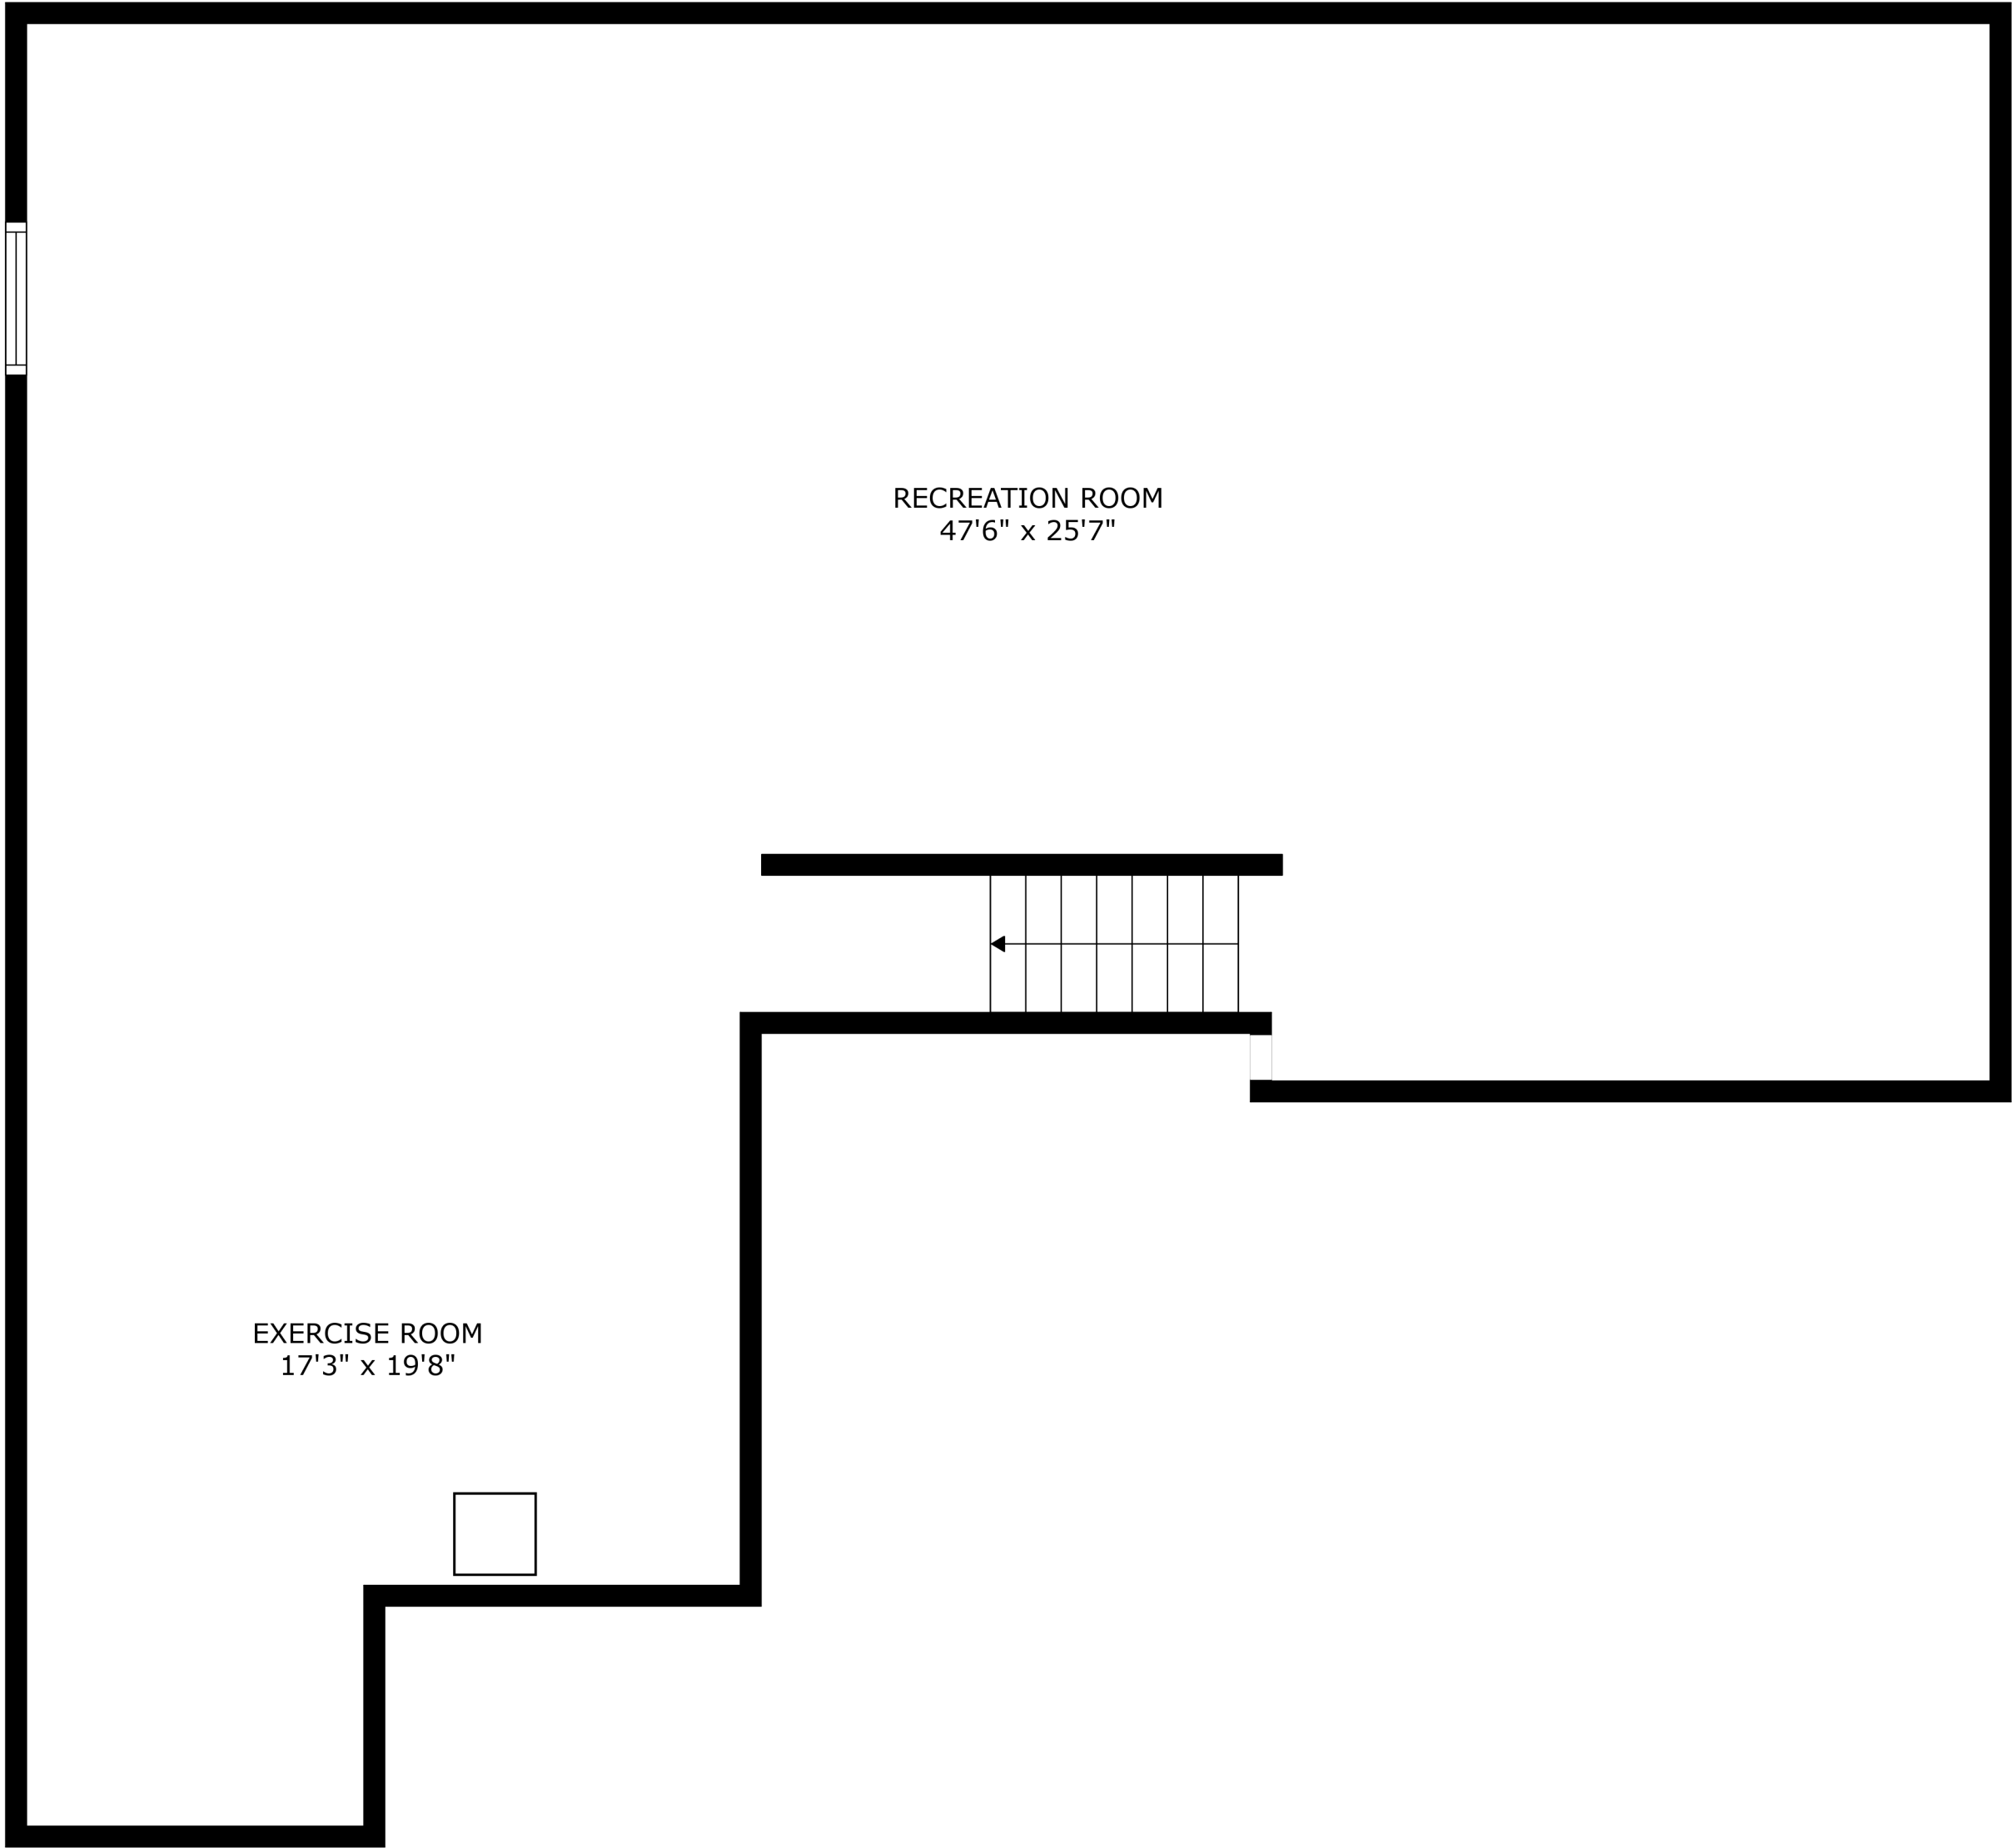

SIZES AND DIMENSIONS ARE APPROXIMATE, ACTUAL MAY VARY.

SIZES AND DIMENSIONS ARE APPROXIMATE, ACTUAL MAY VARY.

SIZES AND DIMENSIONS ARE APPROXIMATE, ACTUAL MAY VARY.

RECREATION ROOM
47'6" x 25'7"

EXERCISE ROOM
17'3" x 19'8"