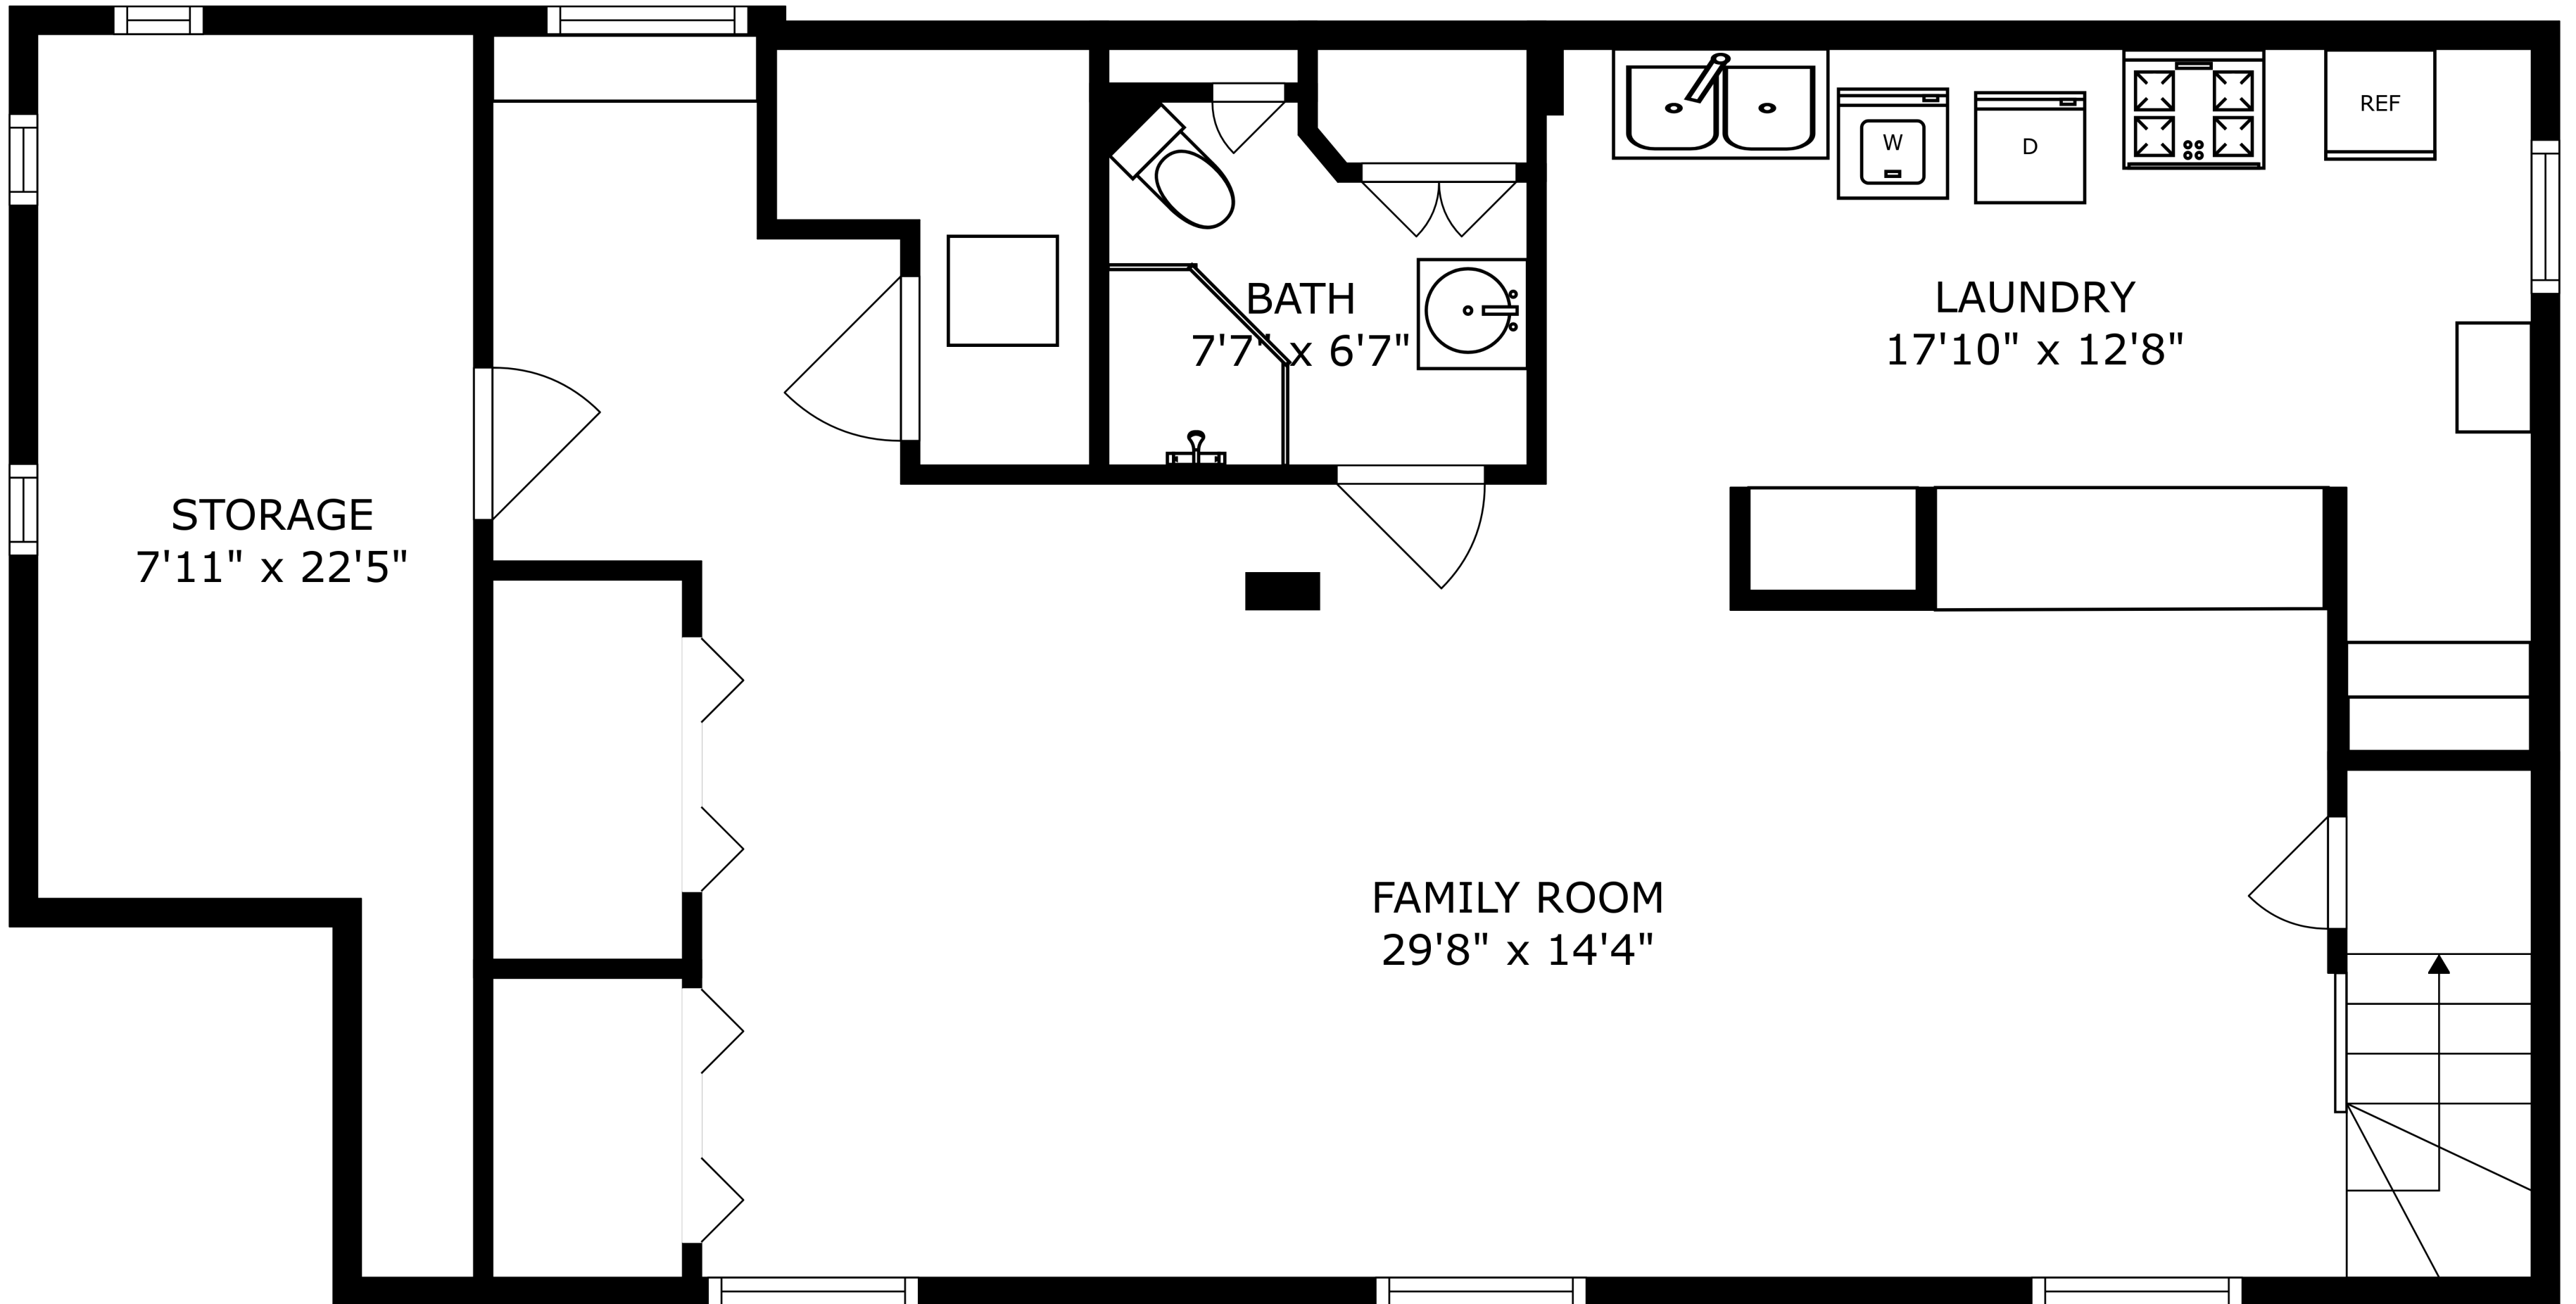

FLOOR 2

FLOOR 1

SIZES AND DIMENSIONS ARE APPROXIMATE, ACTUAL MAY VARY.

SIZES AND DIMENSIONS ARE APPROXIMATE, ACTUAL MAY VARY.

STORAGE  
7'11" x 22'5"

BATH  
7'7" x 6'7"

LAUNDRY  
17'10" x 12'8"

FAMILY ROOM  
29'8" x 14'4"