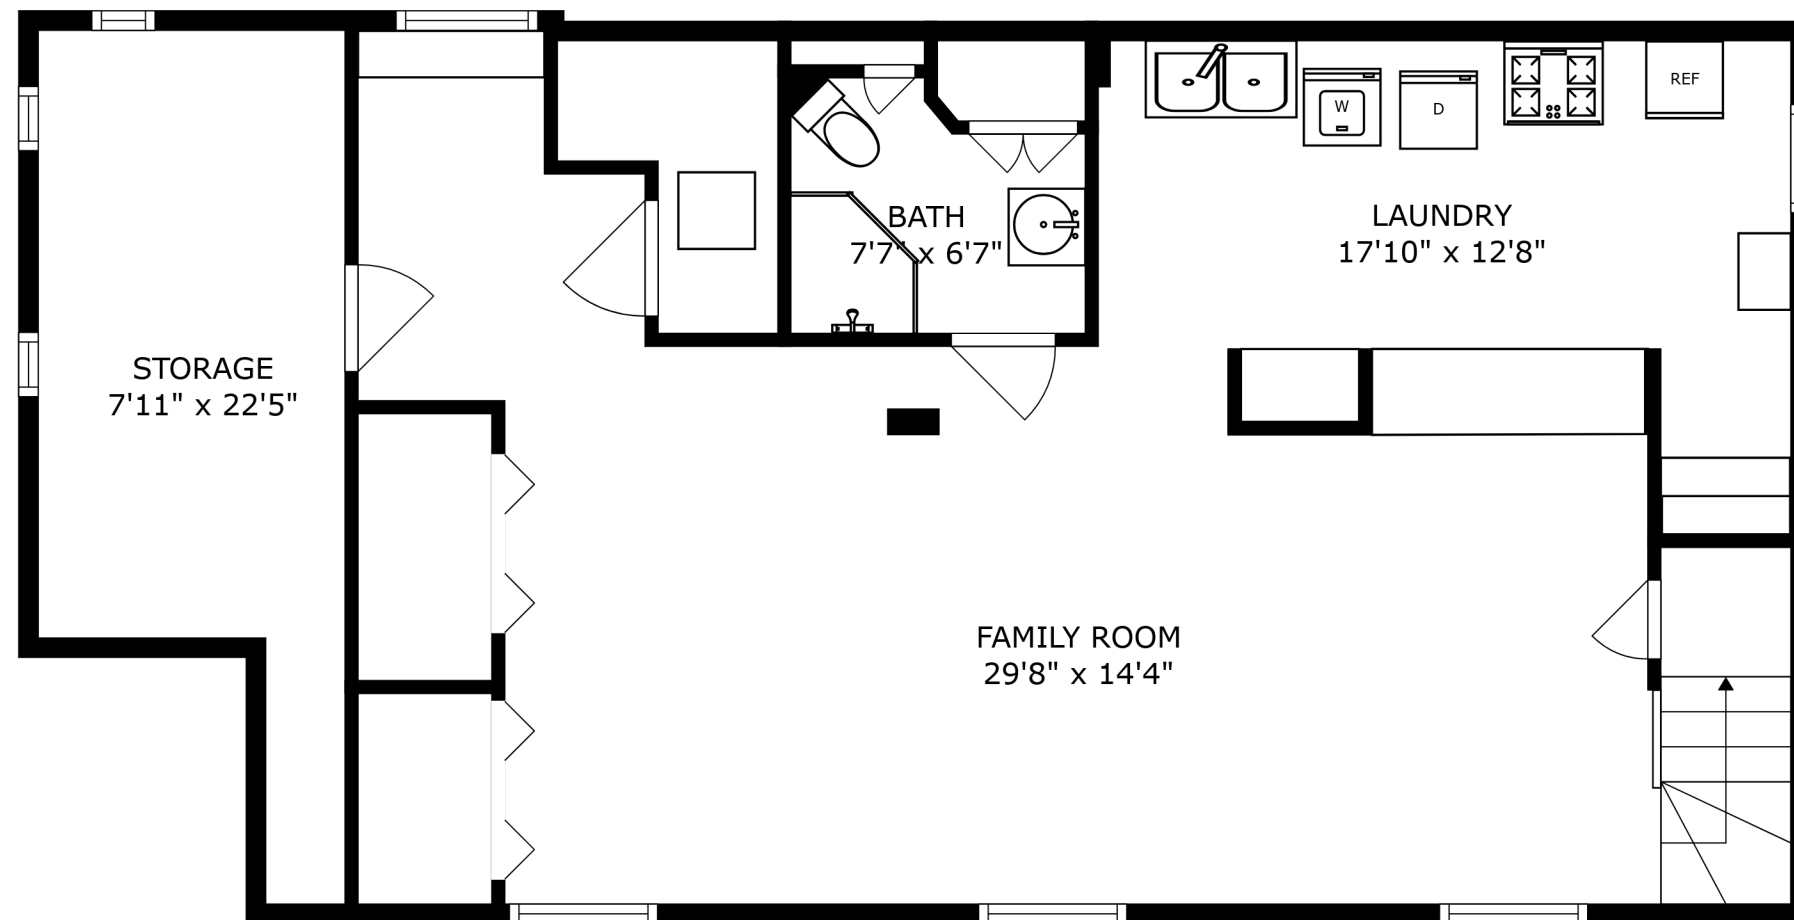

FLOOR 2

FLOOR 1

SIZES AND DIMENSIONS ARE APPROXIMATE, ACTUAL MAY VARY.

SIZES AND DIMENSIONS ARE APPROXIMATE, ACTUAL MAY VARY.

STORAGE  
7'11" x 22'5"

BATH  
7'7" x 6'7"

LAUNDRY  
17'10" x 12'8"

FAMILY ROOM  
29'8" x 14'4"