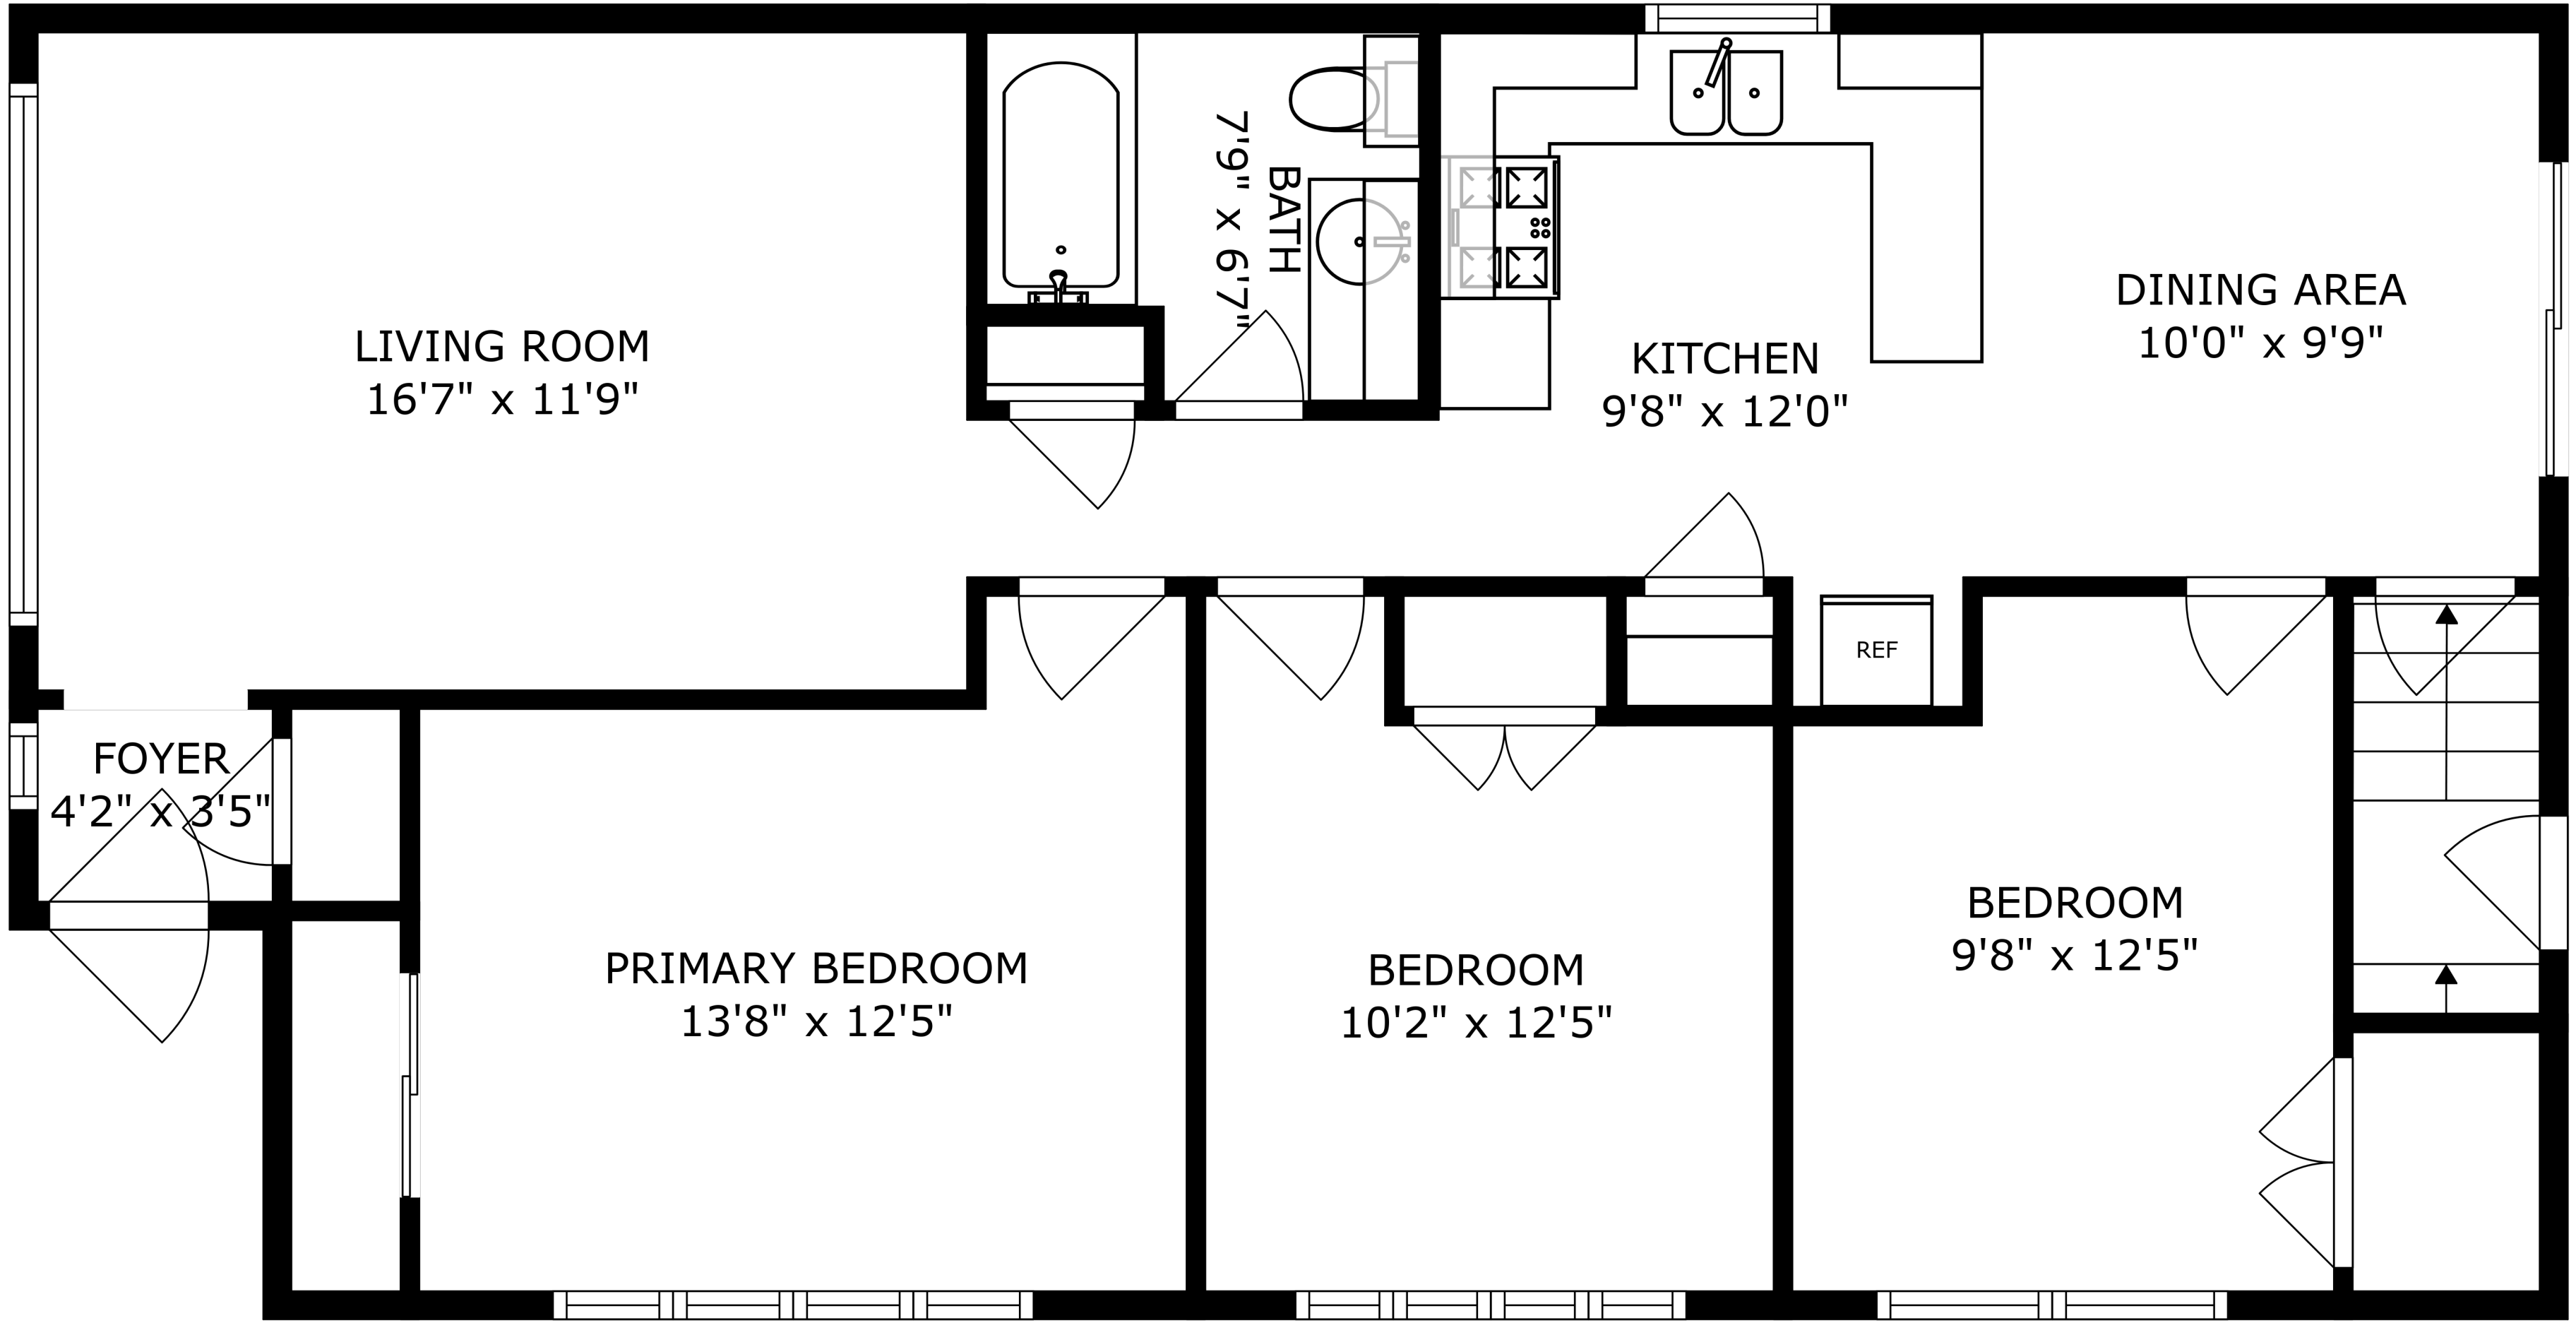

FLOOR 2

FLOOR 1

SIZES AND DIMENSIONS ARE APPROXIMATE, ACTUAL MAY VARY.

SIZES AND DIMENSIONS ARE APPROXIMATE, ACTUAL MAY VARY.

STORAGE  
7'11" x 22'5"

BATH  
7'7" x 6'7"

LAUNDRY  
17'10" x 12'8"

FAMILY ROOM  
29'8" x 14'4"

REF

W

D