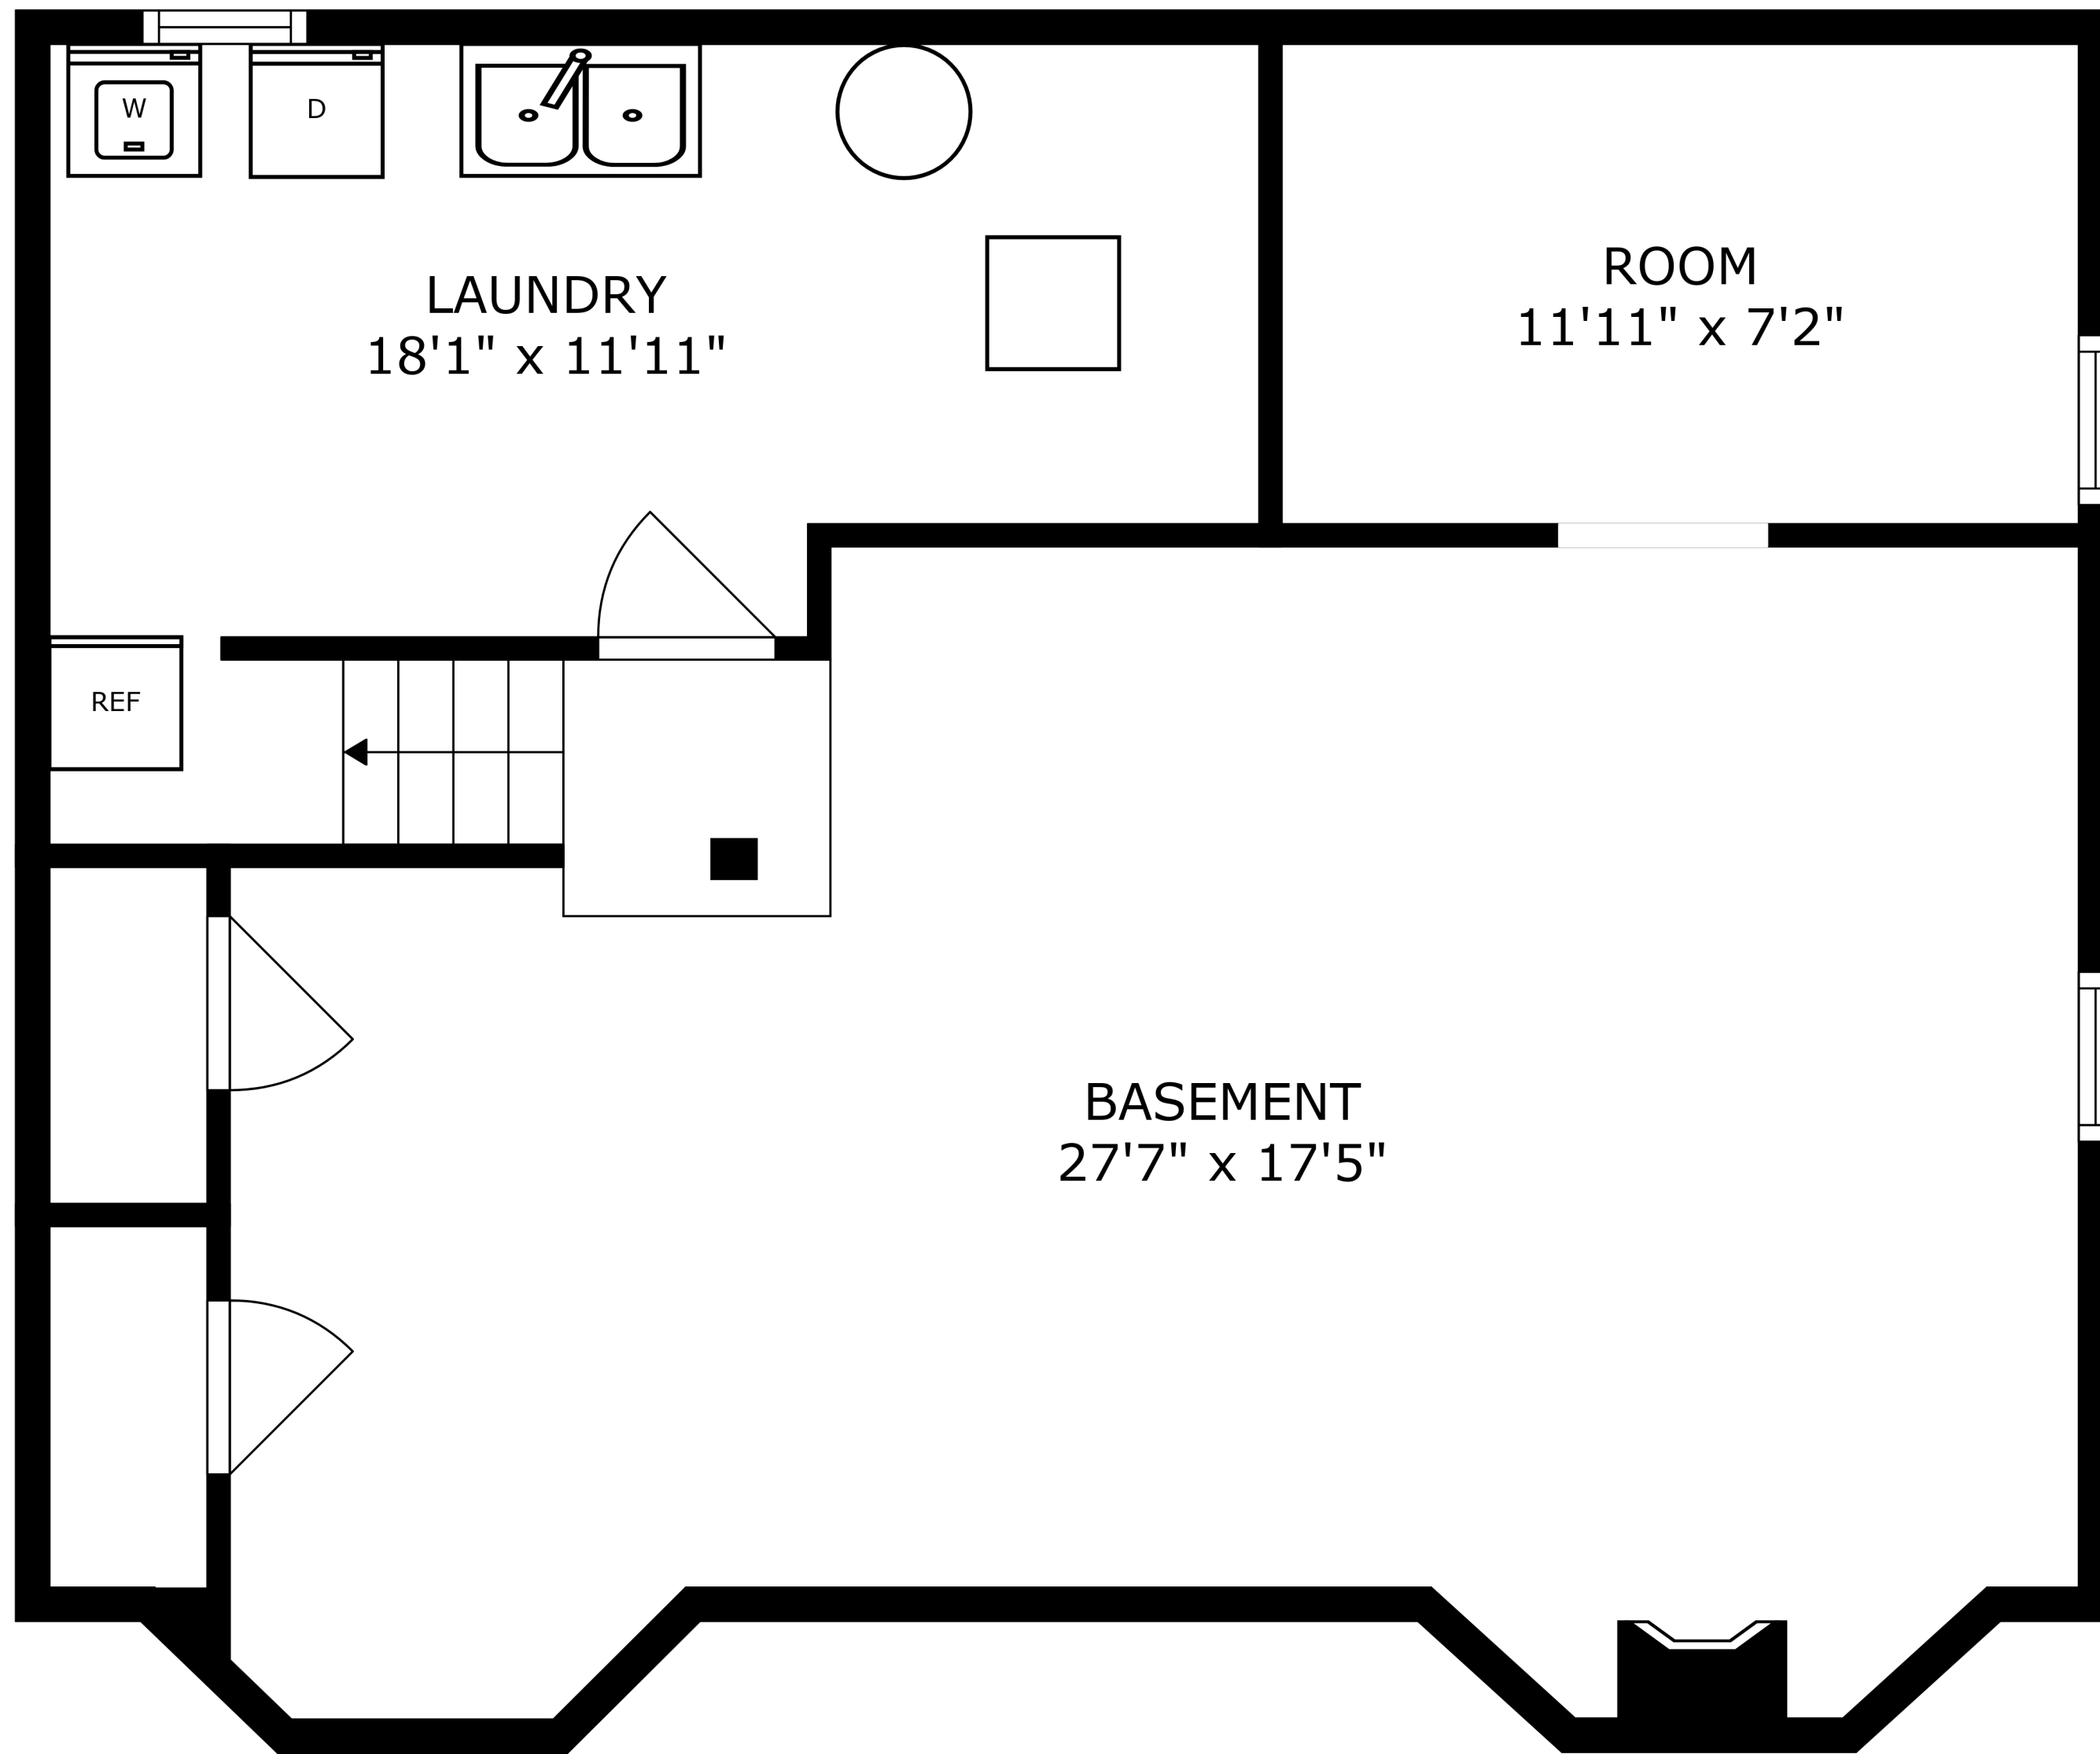

SIZES AND DIMENSIONS ARE APPROXIMATE, ACTUAL MAY VARY.

BEDROOM
11'10" x 15'9"

BEDROOM
12'8" x 16'0"

BATH
5'4" x 5'1"

SIZES AND DIMENSIONS ARE APPROXIMATE, ACTUAL MAY VARY.

SIZES AND DIMENSIONS ARE APPROXIMATE, ACTUAL MAY VARY.

SIZES AND DIMENSIONS ARE APPROXIMATE, ACTUAL MAY VARY.