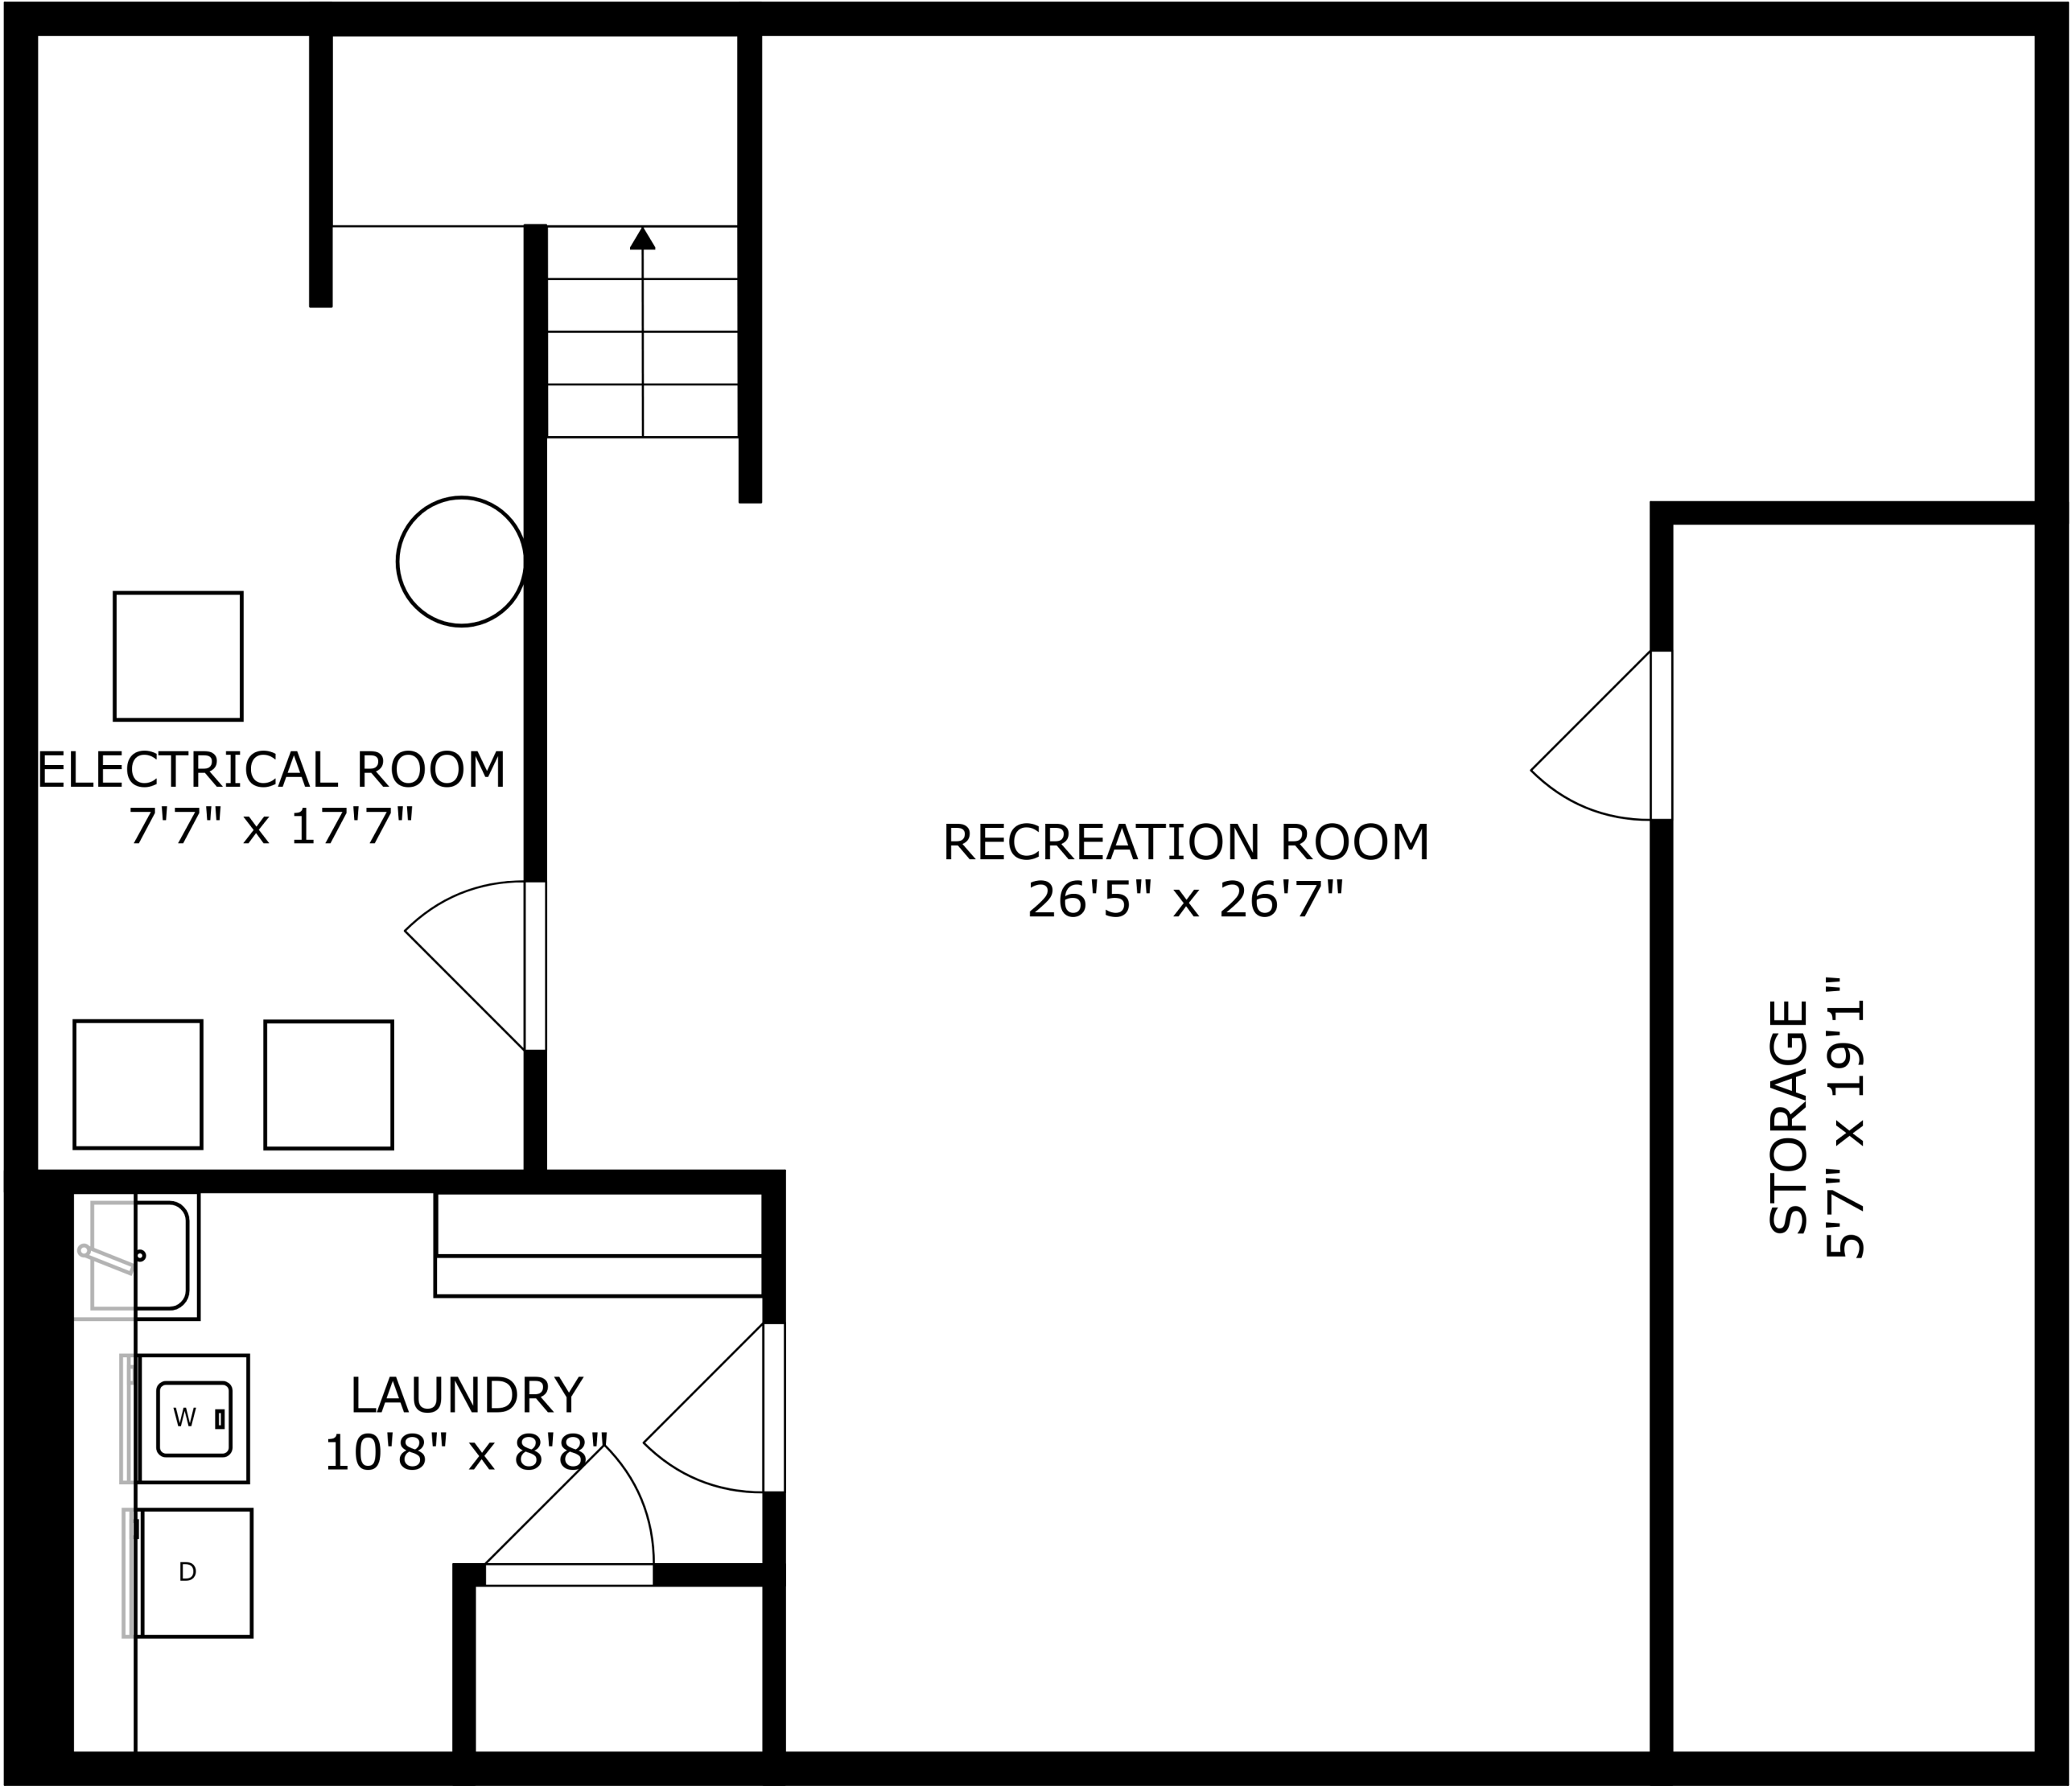

SIZES AND DIMENSIONS ARE APPROXIMATE, ACTUAL MAY VARY.

SIZES AND DIMENSIONS ARE APPROXIMATE, ACTUAL MAY VARY.

SIZES AND DIMENSIONS ARE APPROXIMATE, ACTUAL MAY VARY.

ELECTRICAL ROOM  
7'7" x 17'7"

RECREATION ROOM  
26'5" x 26'7"

LAUNDRY  
10'8" x 8'8"

STORAGE  
5'7" x 19'1"

SIZES AND DIMENSIONS ARE APPROXIMATE, ACTUAL MAY VARY.