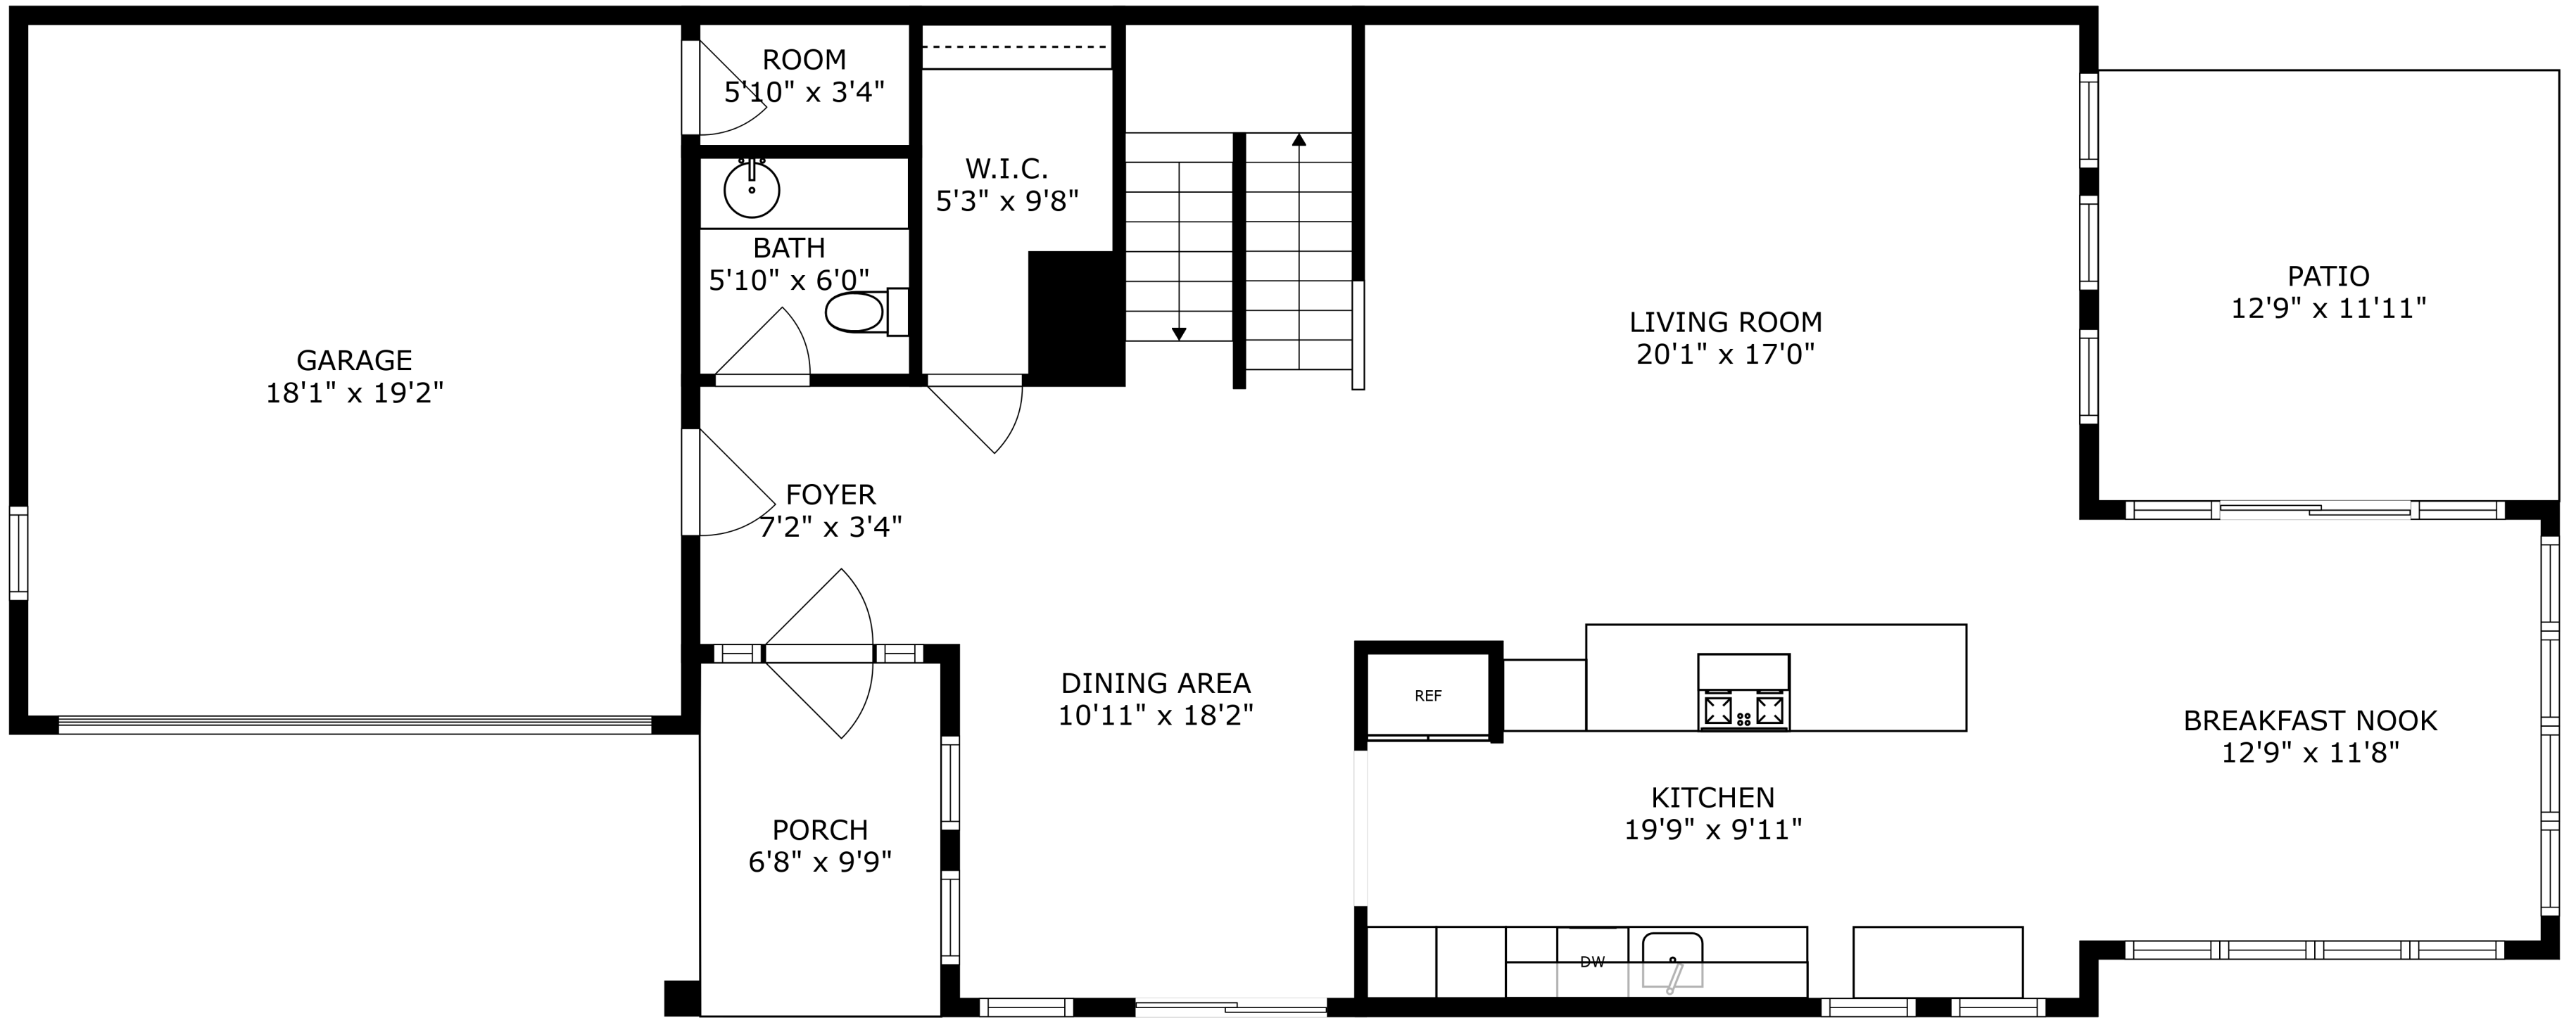

SIZES AND DIMENSIONS ARE APPROXIMATE, ACTUAL MAY VARY.

SIZES AND DIMENSIONS ARE APPROXIMATE, ACTUAL MAY VARY.

SIZES AND DIMENSIONS ARE APPROXIMATE, ACTUAL MAY VARY.

ELECTRICAL ROOM  
7'7" x 17'7"

RECREATION ROOM  
26'5" x 26'7"

LAUNDRY  
10'8" x 8'8"

STORAGE  
5'7" x 19'1"

SIZES AND DIMENSIONS ARE APPROXIMATE, ACTUAL MAY VARY.