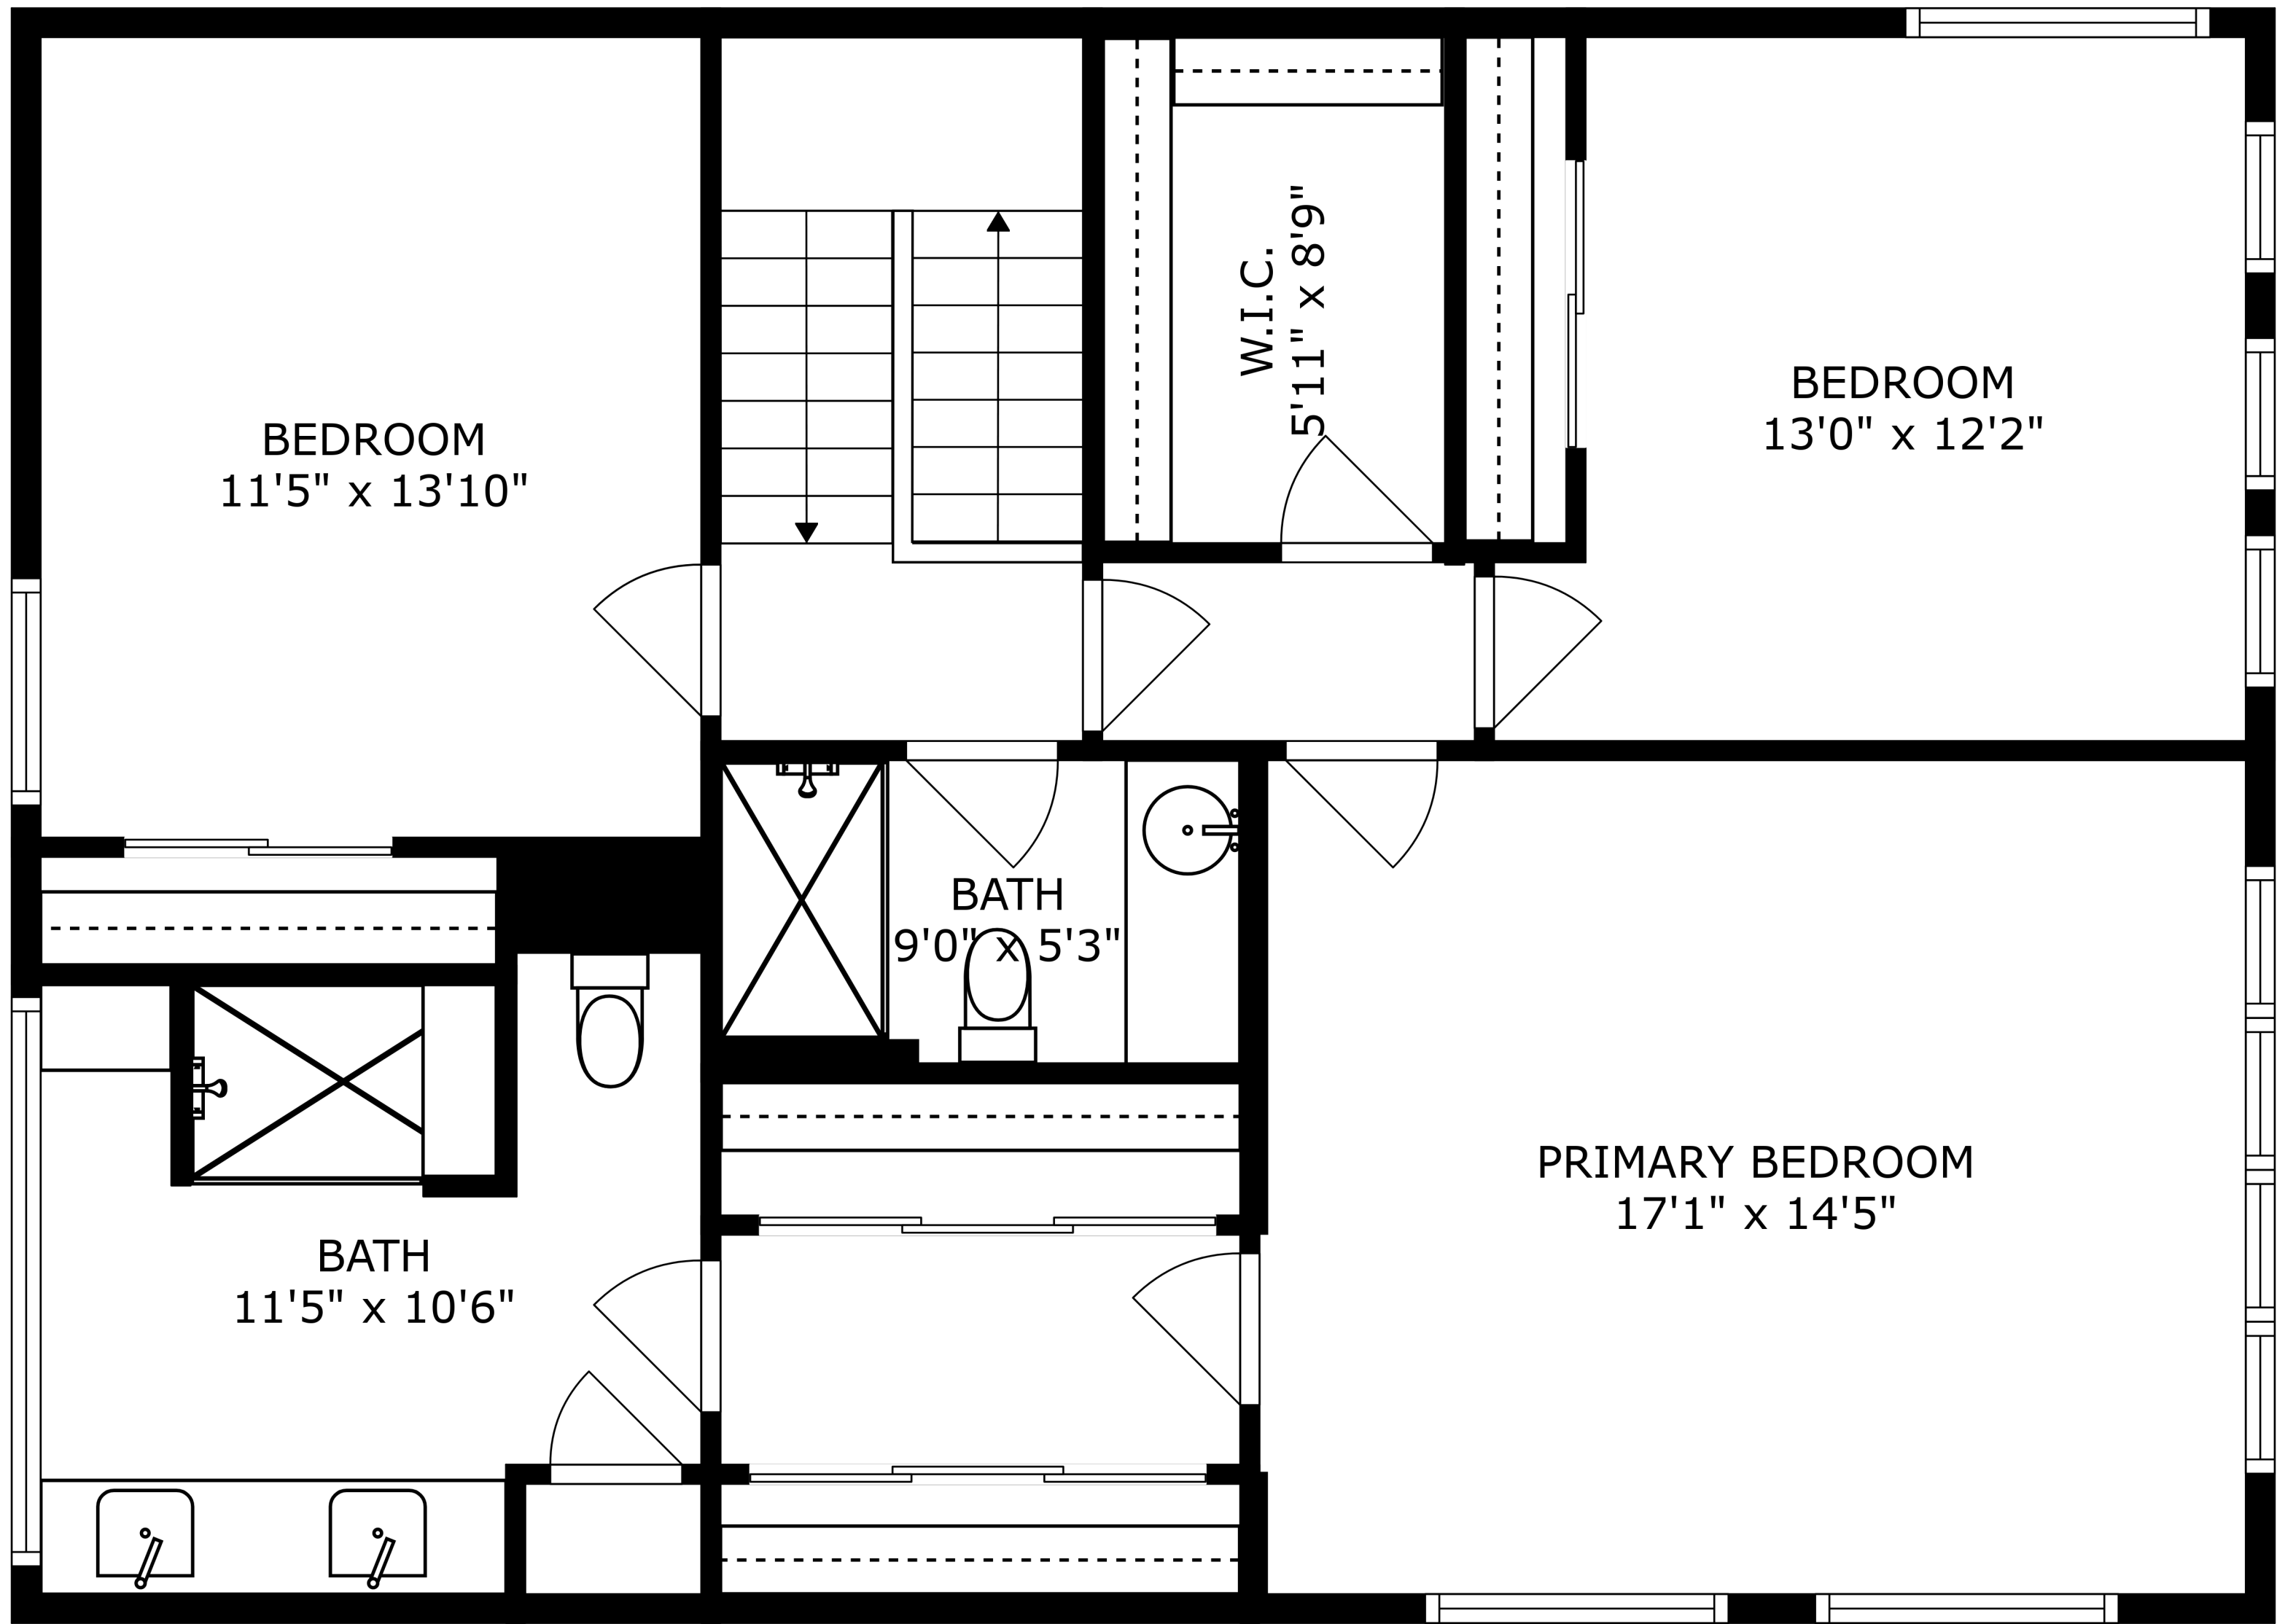

SIZES AND DIMENSIONS ARE APPROXIMATE, ACTUAL MAY VARY.

SIZES AND DIMENSIONS ARE APPROXIMATE, ACTUAL MAY VARY.

SIZES AND DIMENSIONS ARE APPROXIMATE, ACTUAL MAY VARY.

ELECTRICAL ROOM  
7'7" x 17'7"

RECREATION ROOM  
26'5" x 26'7"

LAUNDRY  
10'8" x 8'8"

STORAGE  
5'7" x 19'1"

SIZES AND DIMENSIONS ARE APPROXIMATE, ACTUAL MAY VARY.