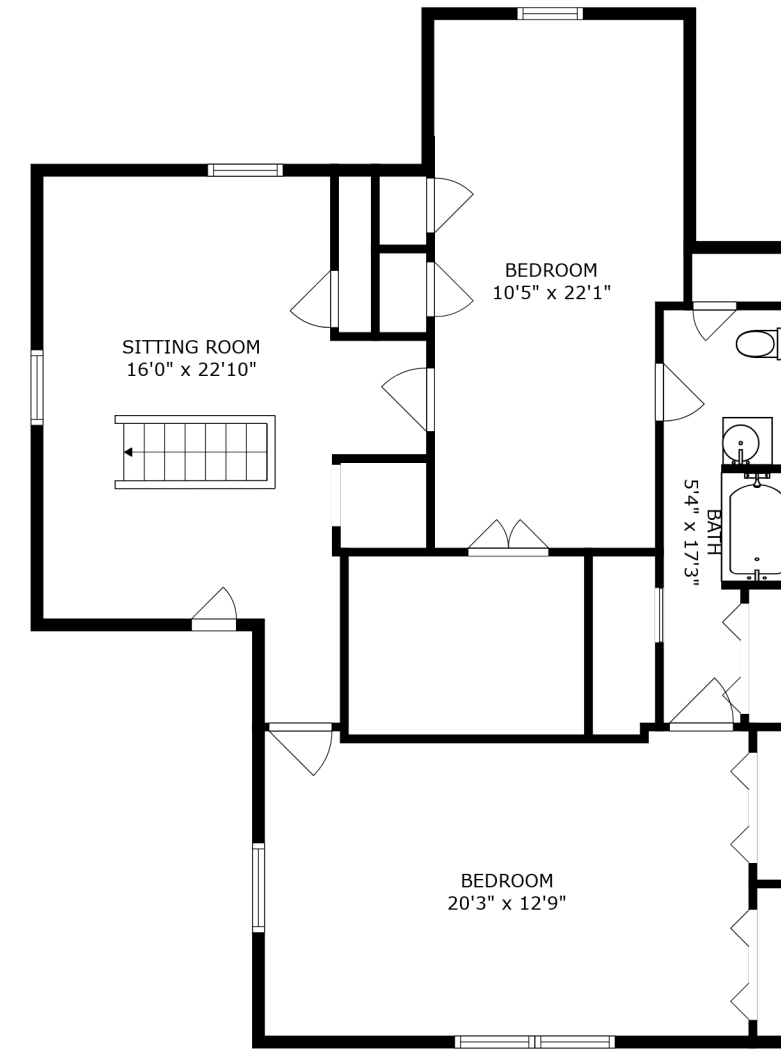

FLOOR 2

FLOOR 3

FLOOR 1

SIZES AND DIMENSIONS ARE APPROXIMATE, ACTUAL MAY VARY.

SIZES AND DIMENSIONS ARE APPROXIMATE, ACTUAL MAY VARY.

SIZES AND DIMENSIONS ARE APPROXIMATE, ACTUAL MAY VARY.

UNFINISHED BASEMENT

STORAGE
11'11" x 15'9"

ROOM
4'8" x 7'8"

UTILITY
17'4" x 13'0"

REF

W

D

SIZES AND DIMENSIONS ARE APPROXIMATE, ACTUAL MAY VARY.