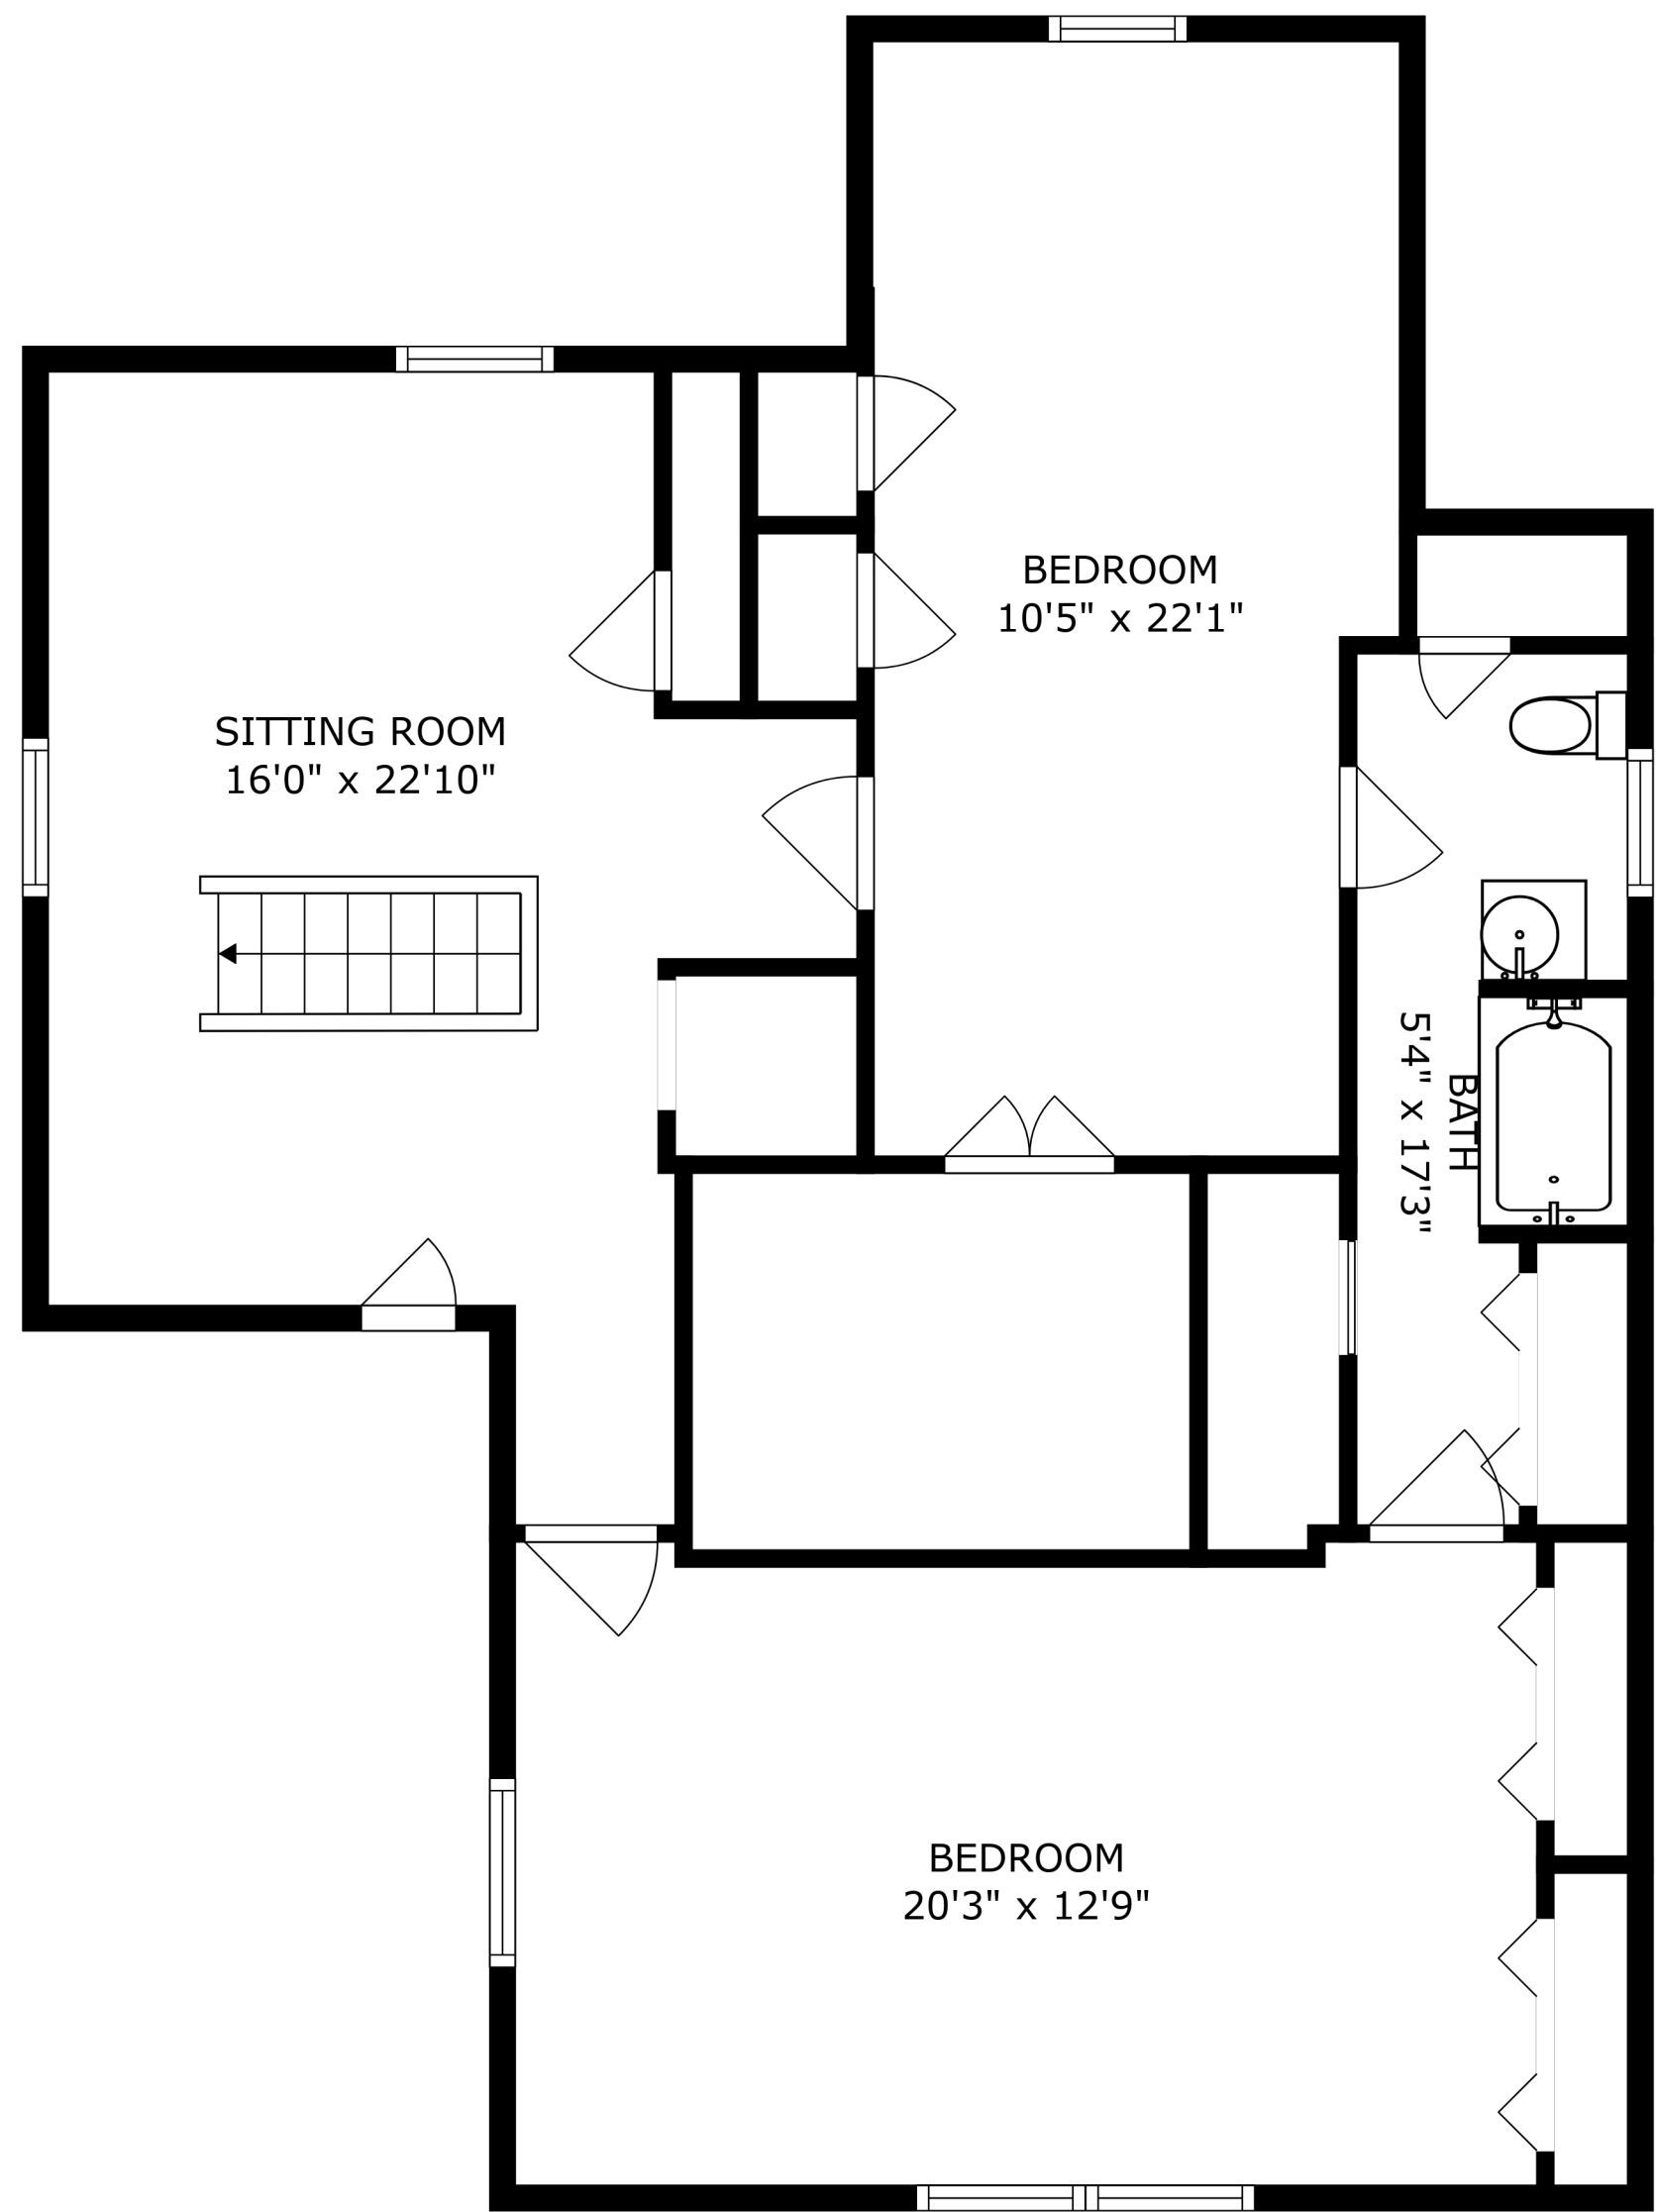

FLOOR 2

FLOOR 3

FLOOR 1

SIZES AND DIMENSIONS ARE APPROXIMATE, ACTUAL MAY VARY.

SIZES AND DIMENSIONS ARE APPROXIMATE, ACTUAL MAY VARY.

SIZES AND DIMENSIONS ARE APPROXIMATE, ACTUAL MAY VARY.

UNFINISHED BASEMENT

STORAGE
11'11" x 15'9"

ROOM
4'8" x 7'8"

UTILITY
17'4" x 13'0"

REF

W

D

SIZES AND DIMENSIONS ARE APPROXIMATE, ACTUAL MAY VARY.