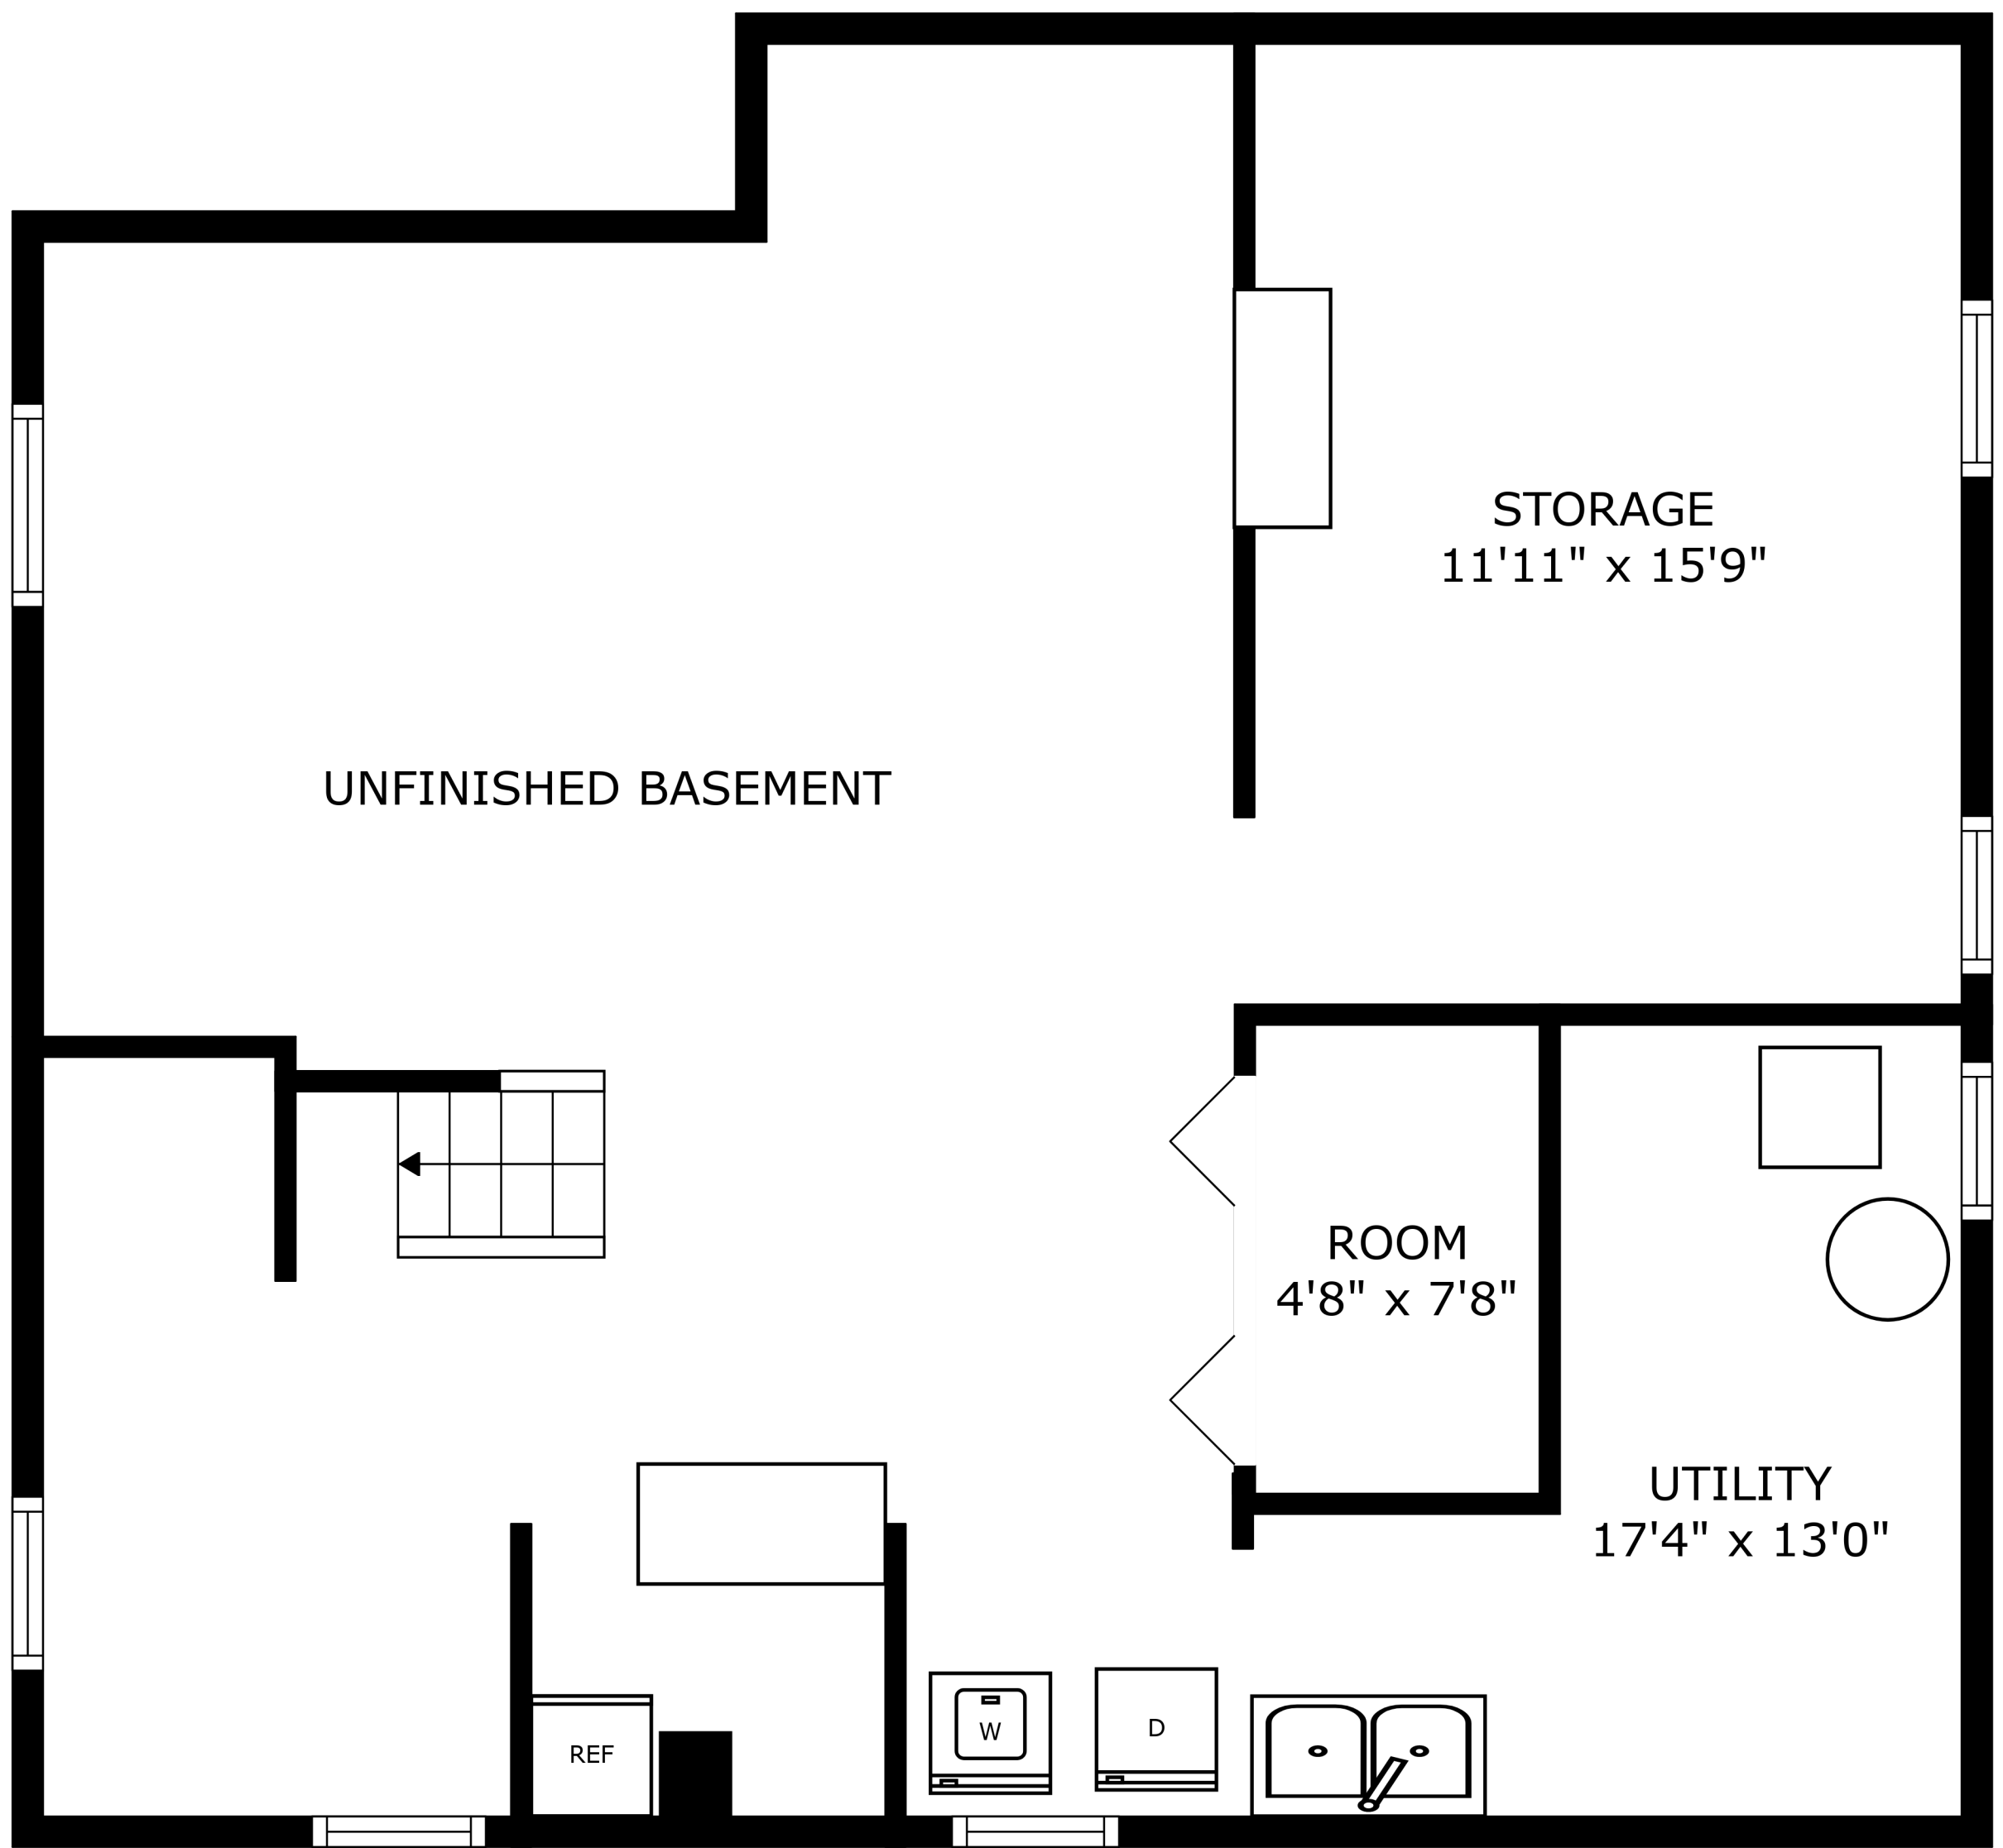

FLOOR 2

FLOOR 3

FLOOR 1

SIZES AND DIMENSIONS ARE APPROXIMATE, ACTUAL MAY VARY.

SIZES AND DIMENSIONS ARE APPROXIMATE, ACTUAL MAY VARY.

SIZES AND DIMENSIONS ARE APPROXIMATE, ACTUAL MAY VARY.

UNFINISHED BASEMENT

STORAGE
11'11" x 15'9"

ROOM
4'8" x 7'8"

UTILITY
17'4" x 13'0"

REF

W

D

SIZES AND DIMENSIONS ARE APPROXIMATE, ACTUAL MAY VARY.