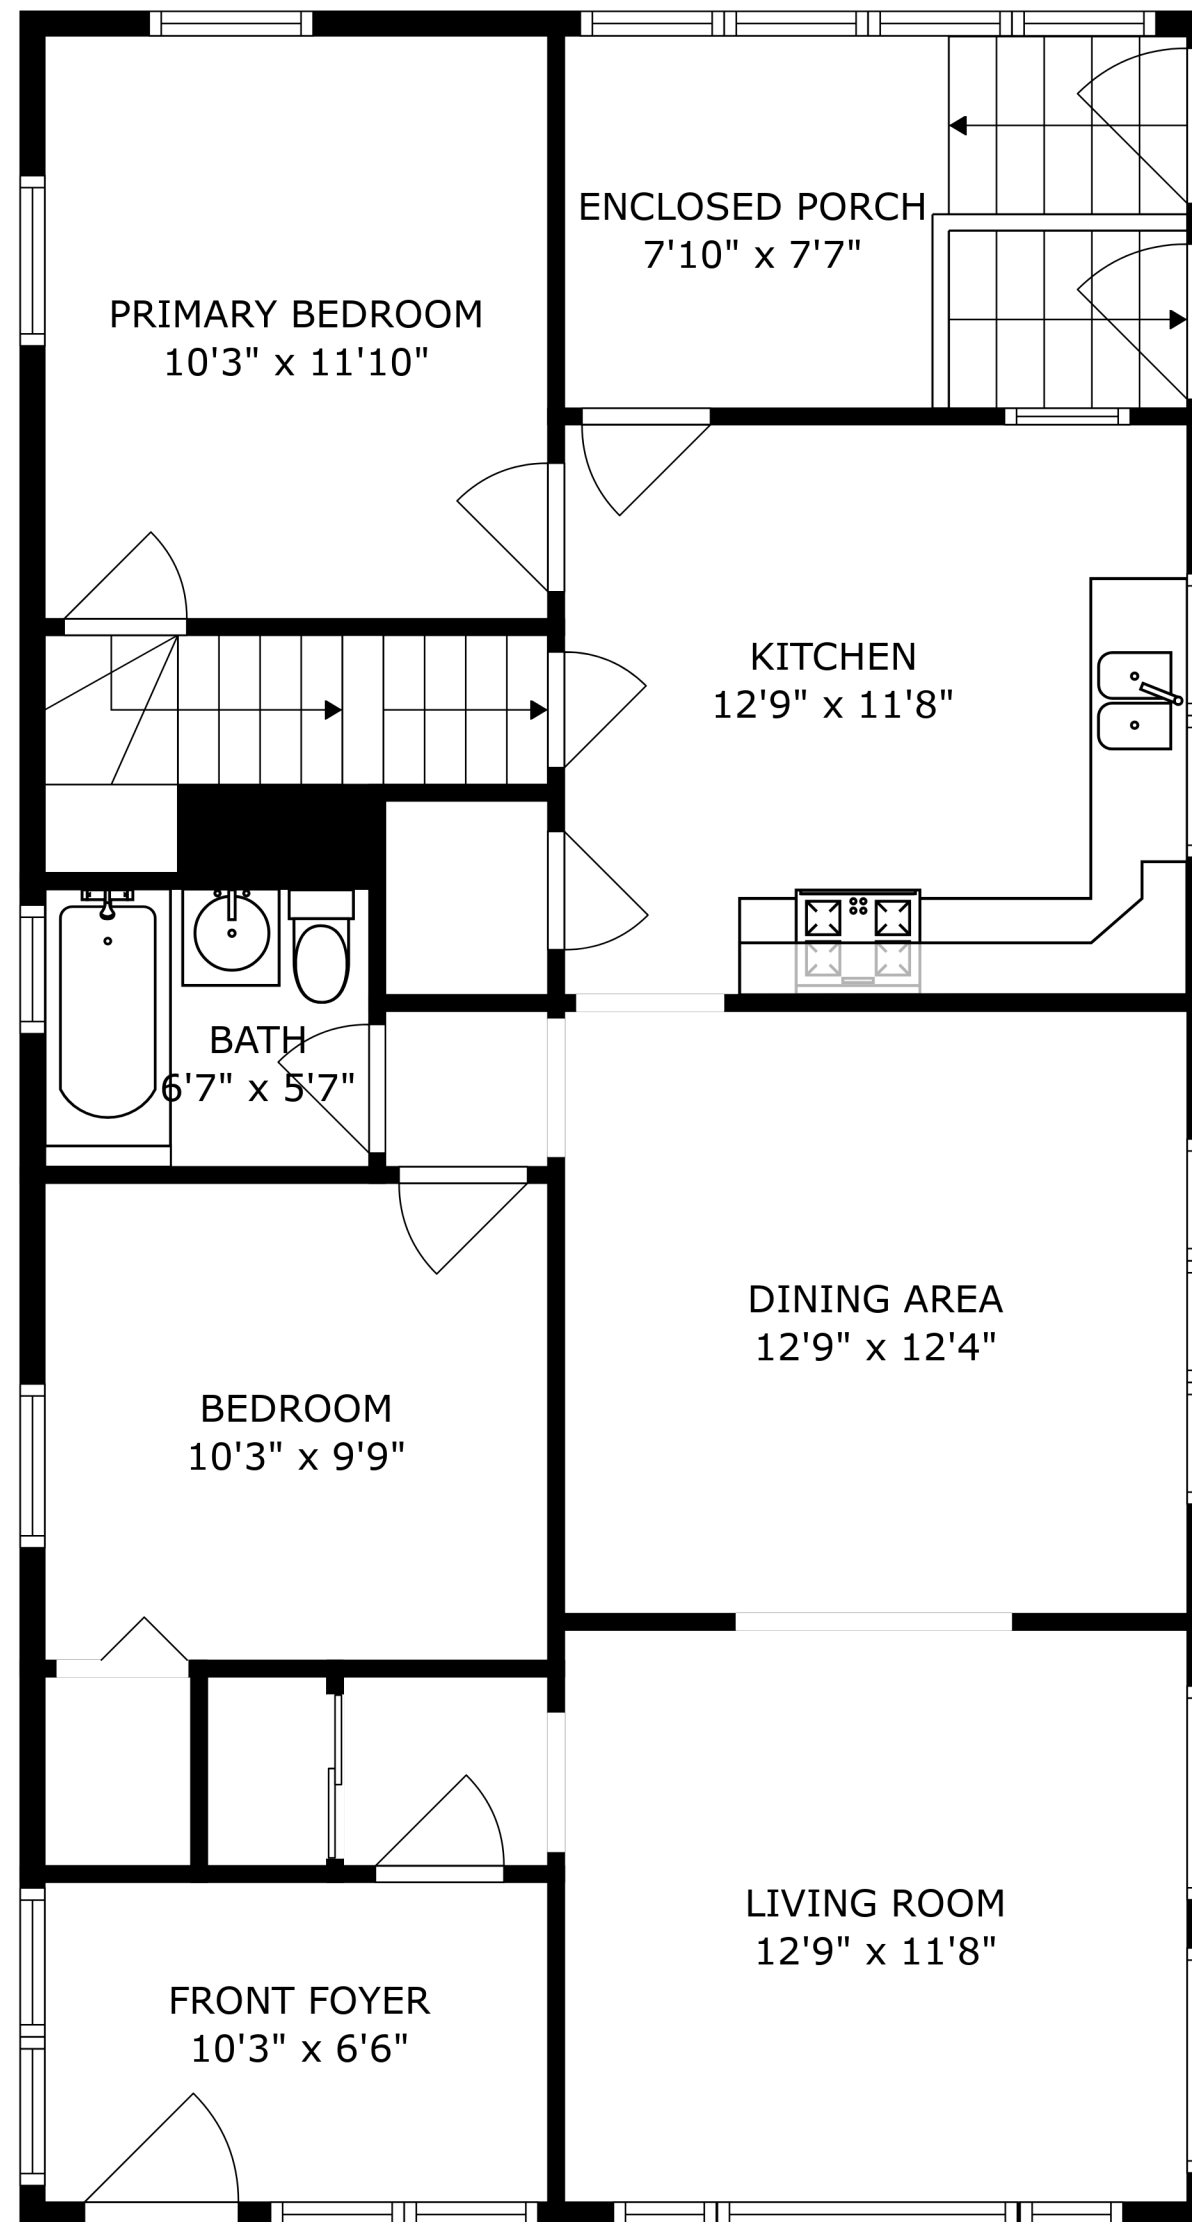

FLOOR 1

FLOOR 2

FLOOR 3

SIZES AND DIMENSIONS ARE APPROXIMATE, ACTUAL MAY VARY.

ATTIC  
23'4" x 44'3"

SIZES AND DIMENSIONS ARE APPROXIMATE, ACTUAL MAY VARY.

SIZES AND DIMENSIONS ARE APPROXIMATE, ACTUAL MAY VARY.

SIZES AND DIMENSIONS ARE APPROXIMATE, ACTUAL MAY VARY.