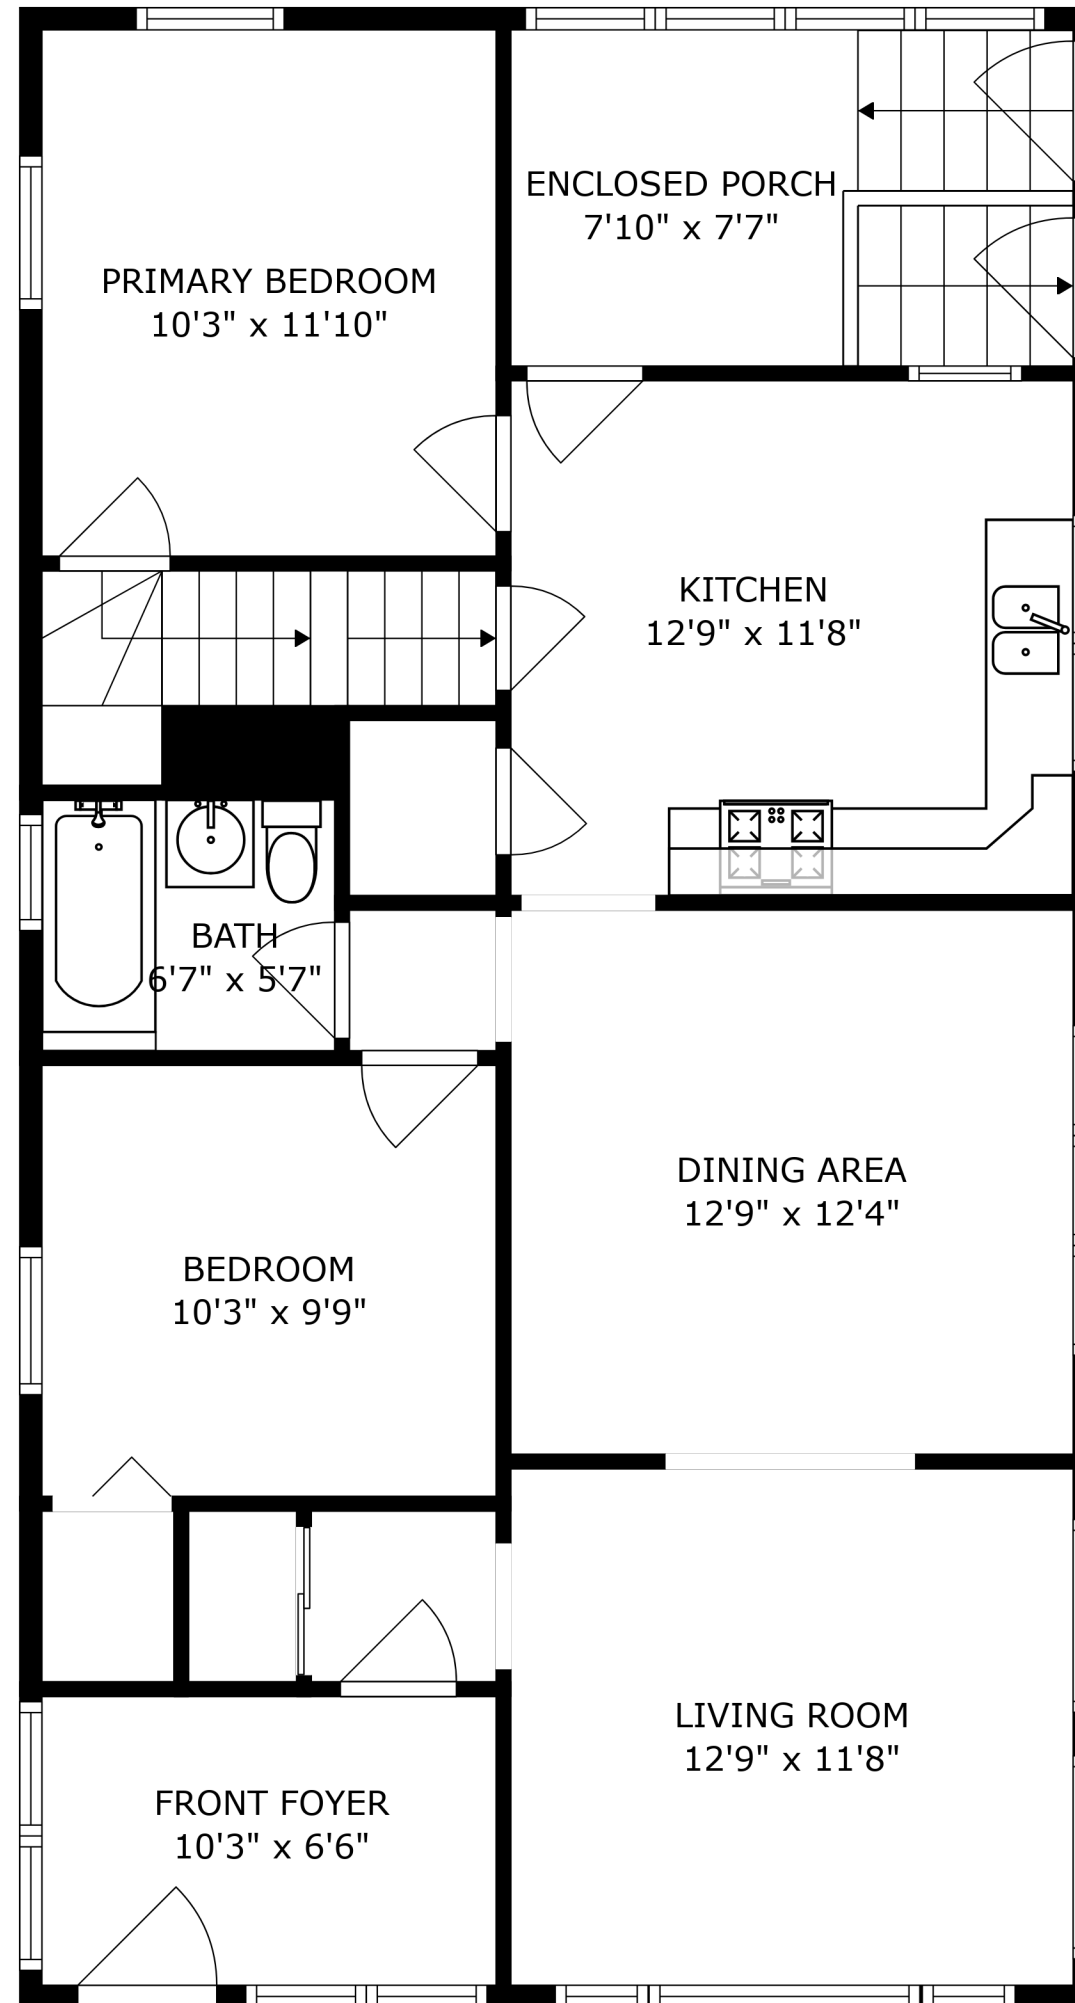

FLOOR 1

FLOOR 2

FLOOR 3

SIZES AND DIMENSIONS ARE APPROXIMATE, ACTUAL MAY VARY.

ATTIC  
23'4" x 44'3"

SIZES AND DIMENSIONS ARE APPROXIMATE, ACTUAL MAY VARY.

SIZES AND DIMENSIONS ARE APPROXIMATE, ACTUAL MAY VARY.

SIZES AND DIMENSIONS ARE APPROXIMATE, ACTUAL MAY VARY.