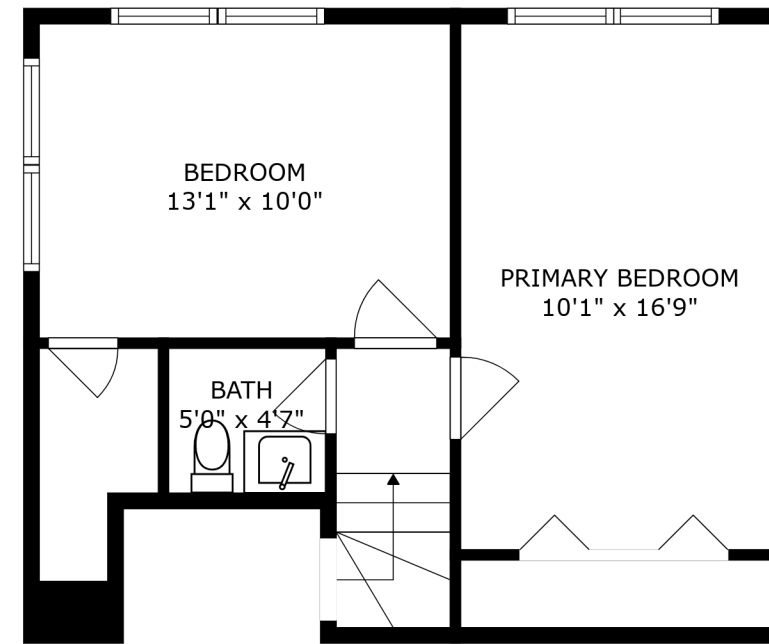

FLOOR 1

FLOOR 3

FLOOR 2

SIZES AND DIMENSIONS ARE APPROXIMATE, ACTUAL MAY VARY.

BEDROOM  
13'1" x 10'0"

PRIMARY BEDROOM  
10'1" x 16'9"

BATH  
5'0" x 4'7"

SIZES AND DIMENSIONS ARE APPROXIMATE, ACTUAL MAY VARY.

SIZES AND DIMENSIONS ARE APPROXIMATE, ACTUAL MAY VARY.

RECREATION ROOM  
23'7" x 19'3"

SIZES AND DIMENSIONS ARE APPROXIMATE, ACTUAL MAY VARY.