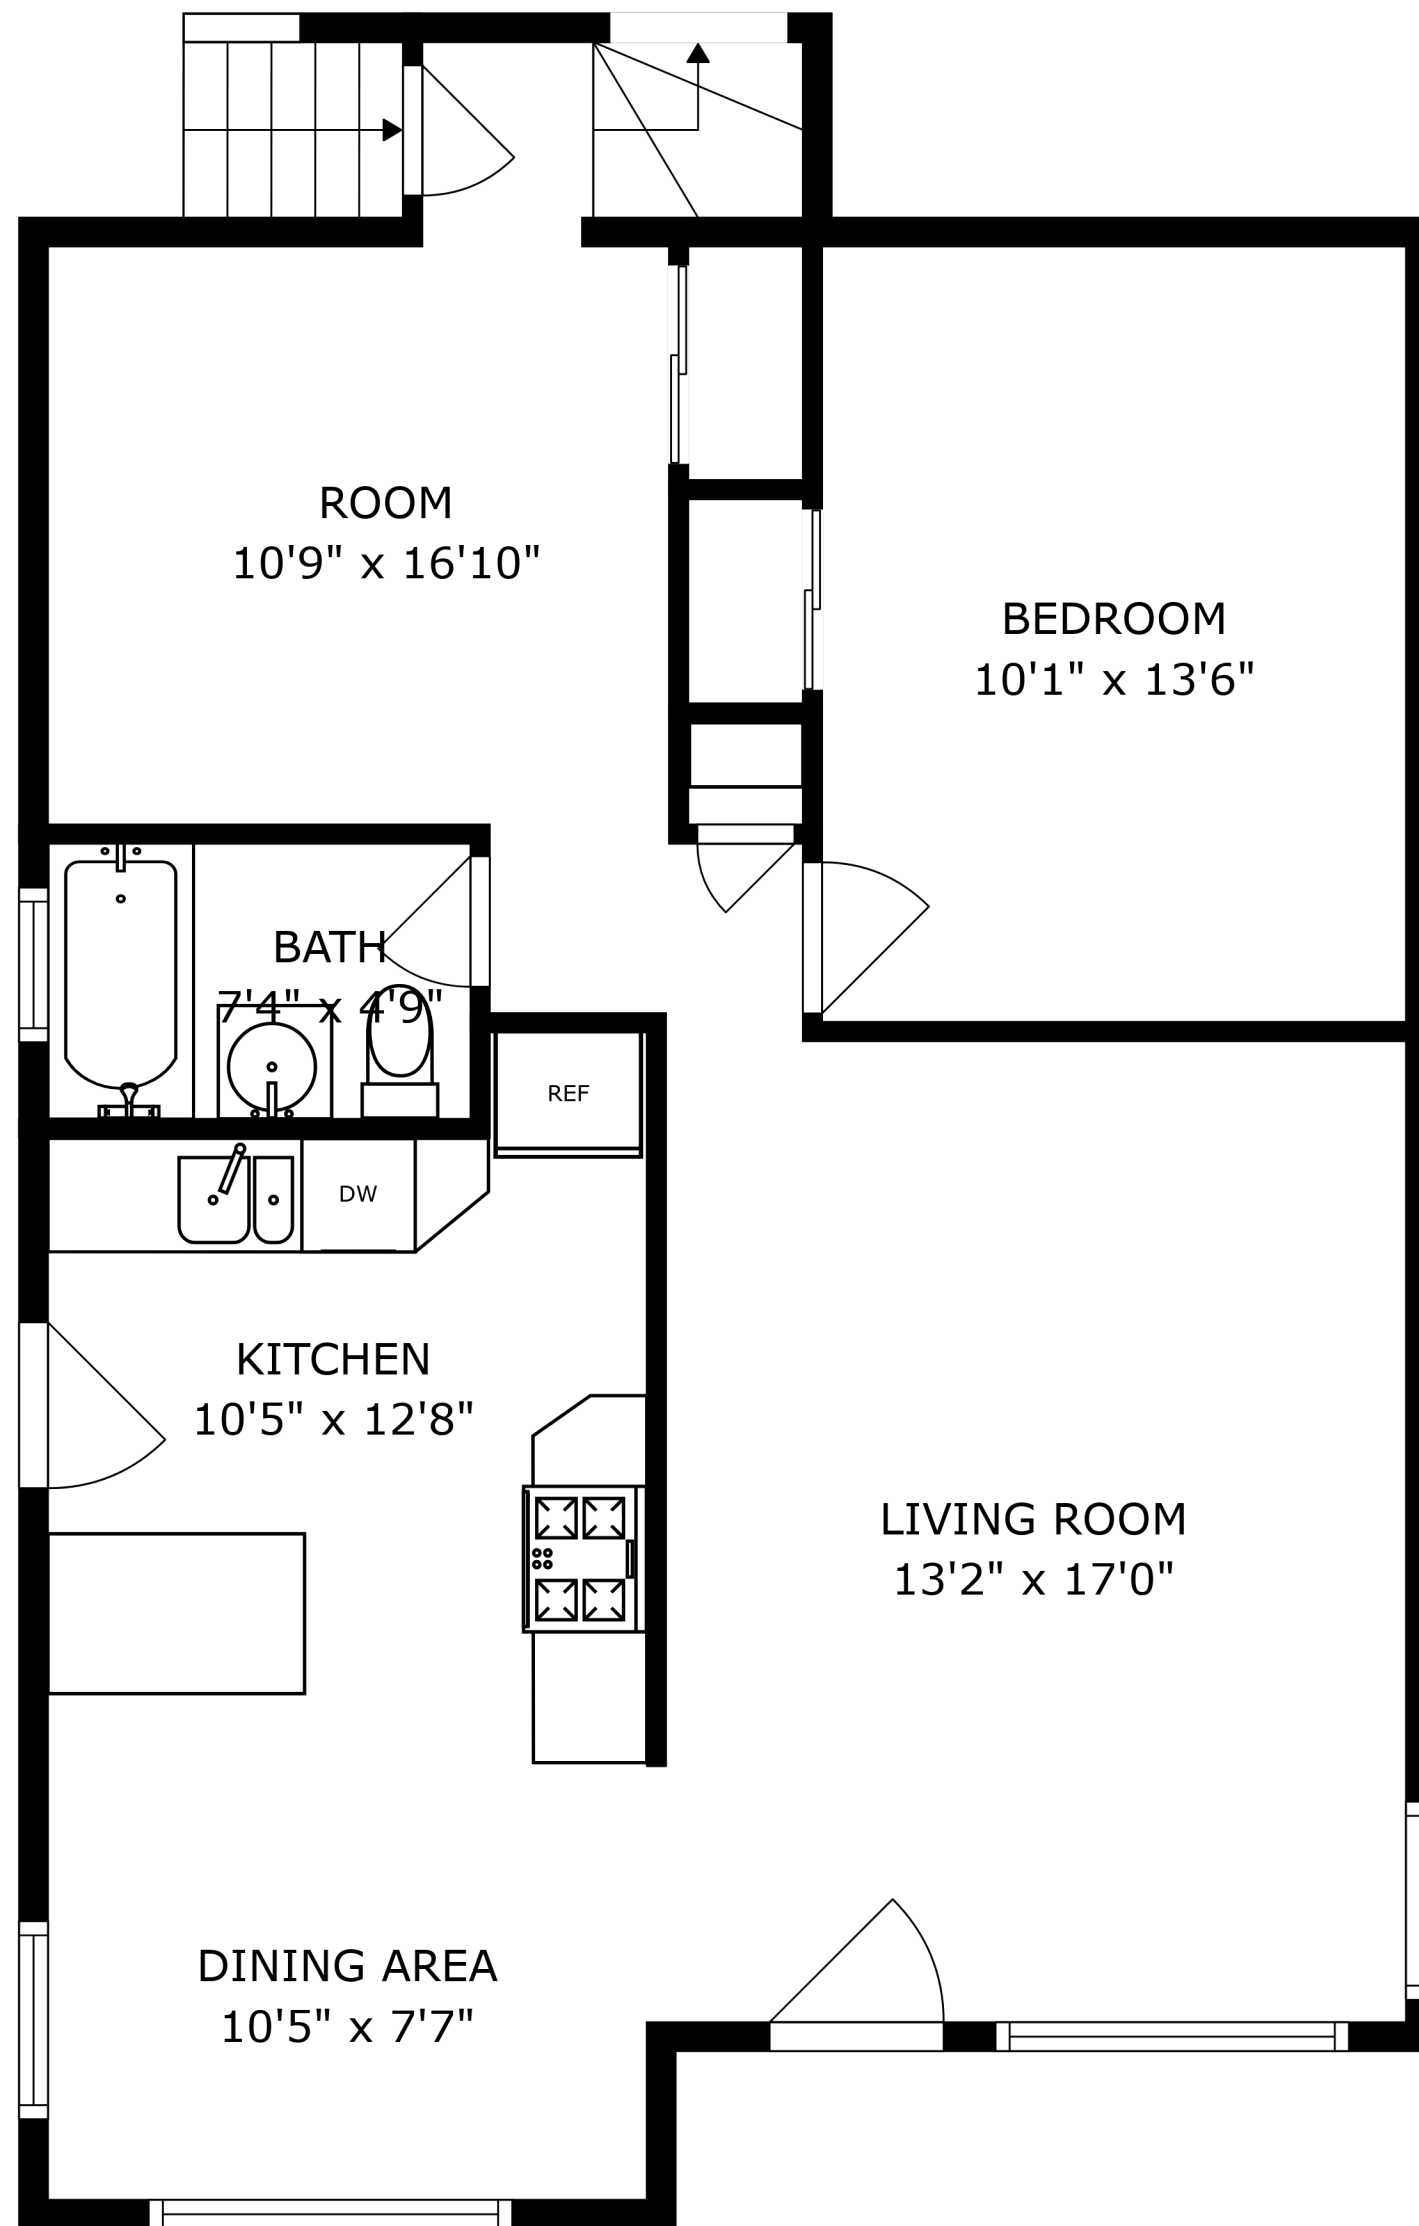

FLOOR 1

FLOOR 3

FLOOR 2

SIZES AND DIMENSIONS ARE APPROXIMATE, ACTUAL MAY VARY.

BEDROOM  
13'1" x 10'0"

PRIMARY BEDROOM  
10'1" x 16'9"

BATH  
5'0" x 4'7"

SIZES AND DIMENSIONS ARE APPROXIMATE, ACTUAL MAY VARY.

SIZES AND DIMENSIONS ARE APPROXIMATE, ACTUAL MAY VARY.

RECREATION ROOM  
23'7" x 19'3"

SIZES AND DIMENSIONS ARE APPROXIMATE, ACTUAL MAY VARY.