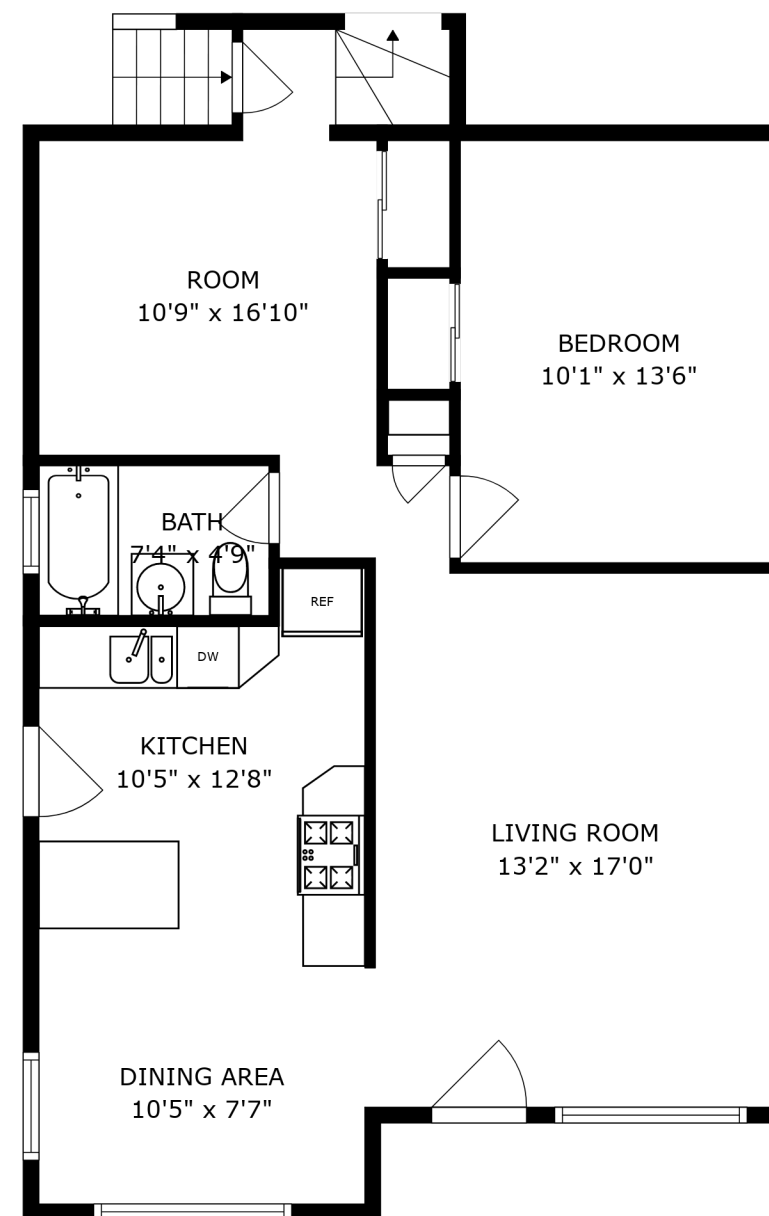

FLOOR 1

FLOOR 3

FLOOR 2

SIZES AND DIMENSIONS ARE APPROXIMATE, ACTUAL MAY VARY.

BEDROOM  
13'1" x 10'0"

PRIMARY BEDROOM  
10'1" x 16'9"

BATH  
5'0" x 4'7"

SIZES AND DIMENSIONS ARE APPROXIMATE, ACTUAL MAY VARY.

SIZES AND DIMENSIONS ARE APPROXIMATE, ACTUAL MAY VARY.

RECREATION ROOM  
23'7" x 19'3"

SIZES AND DIMENSIONS ARE APPROXIMATE, ACTUAL MAY VARY.