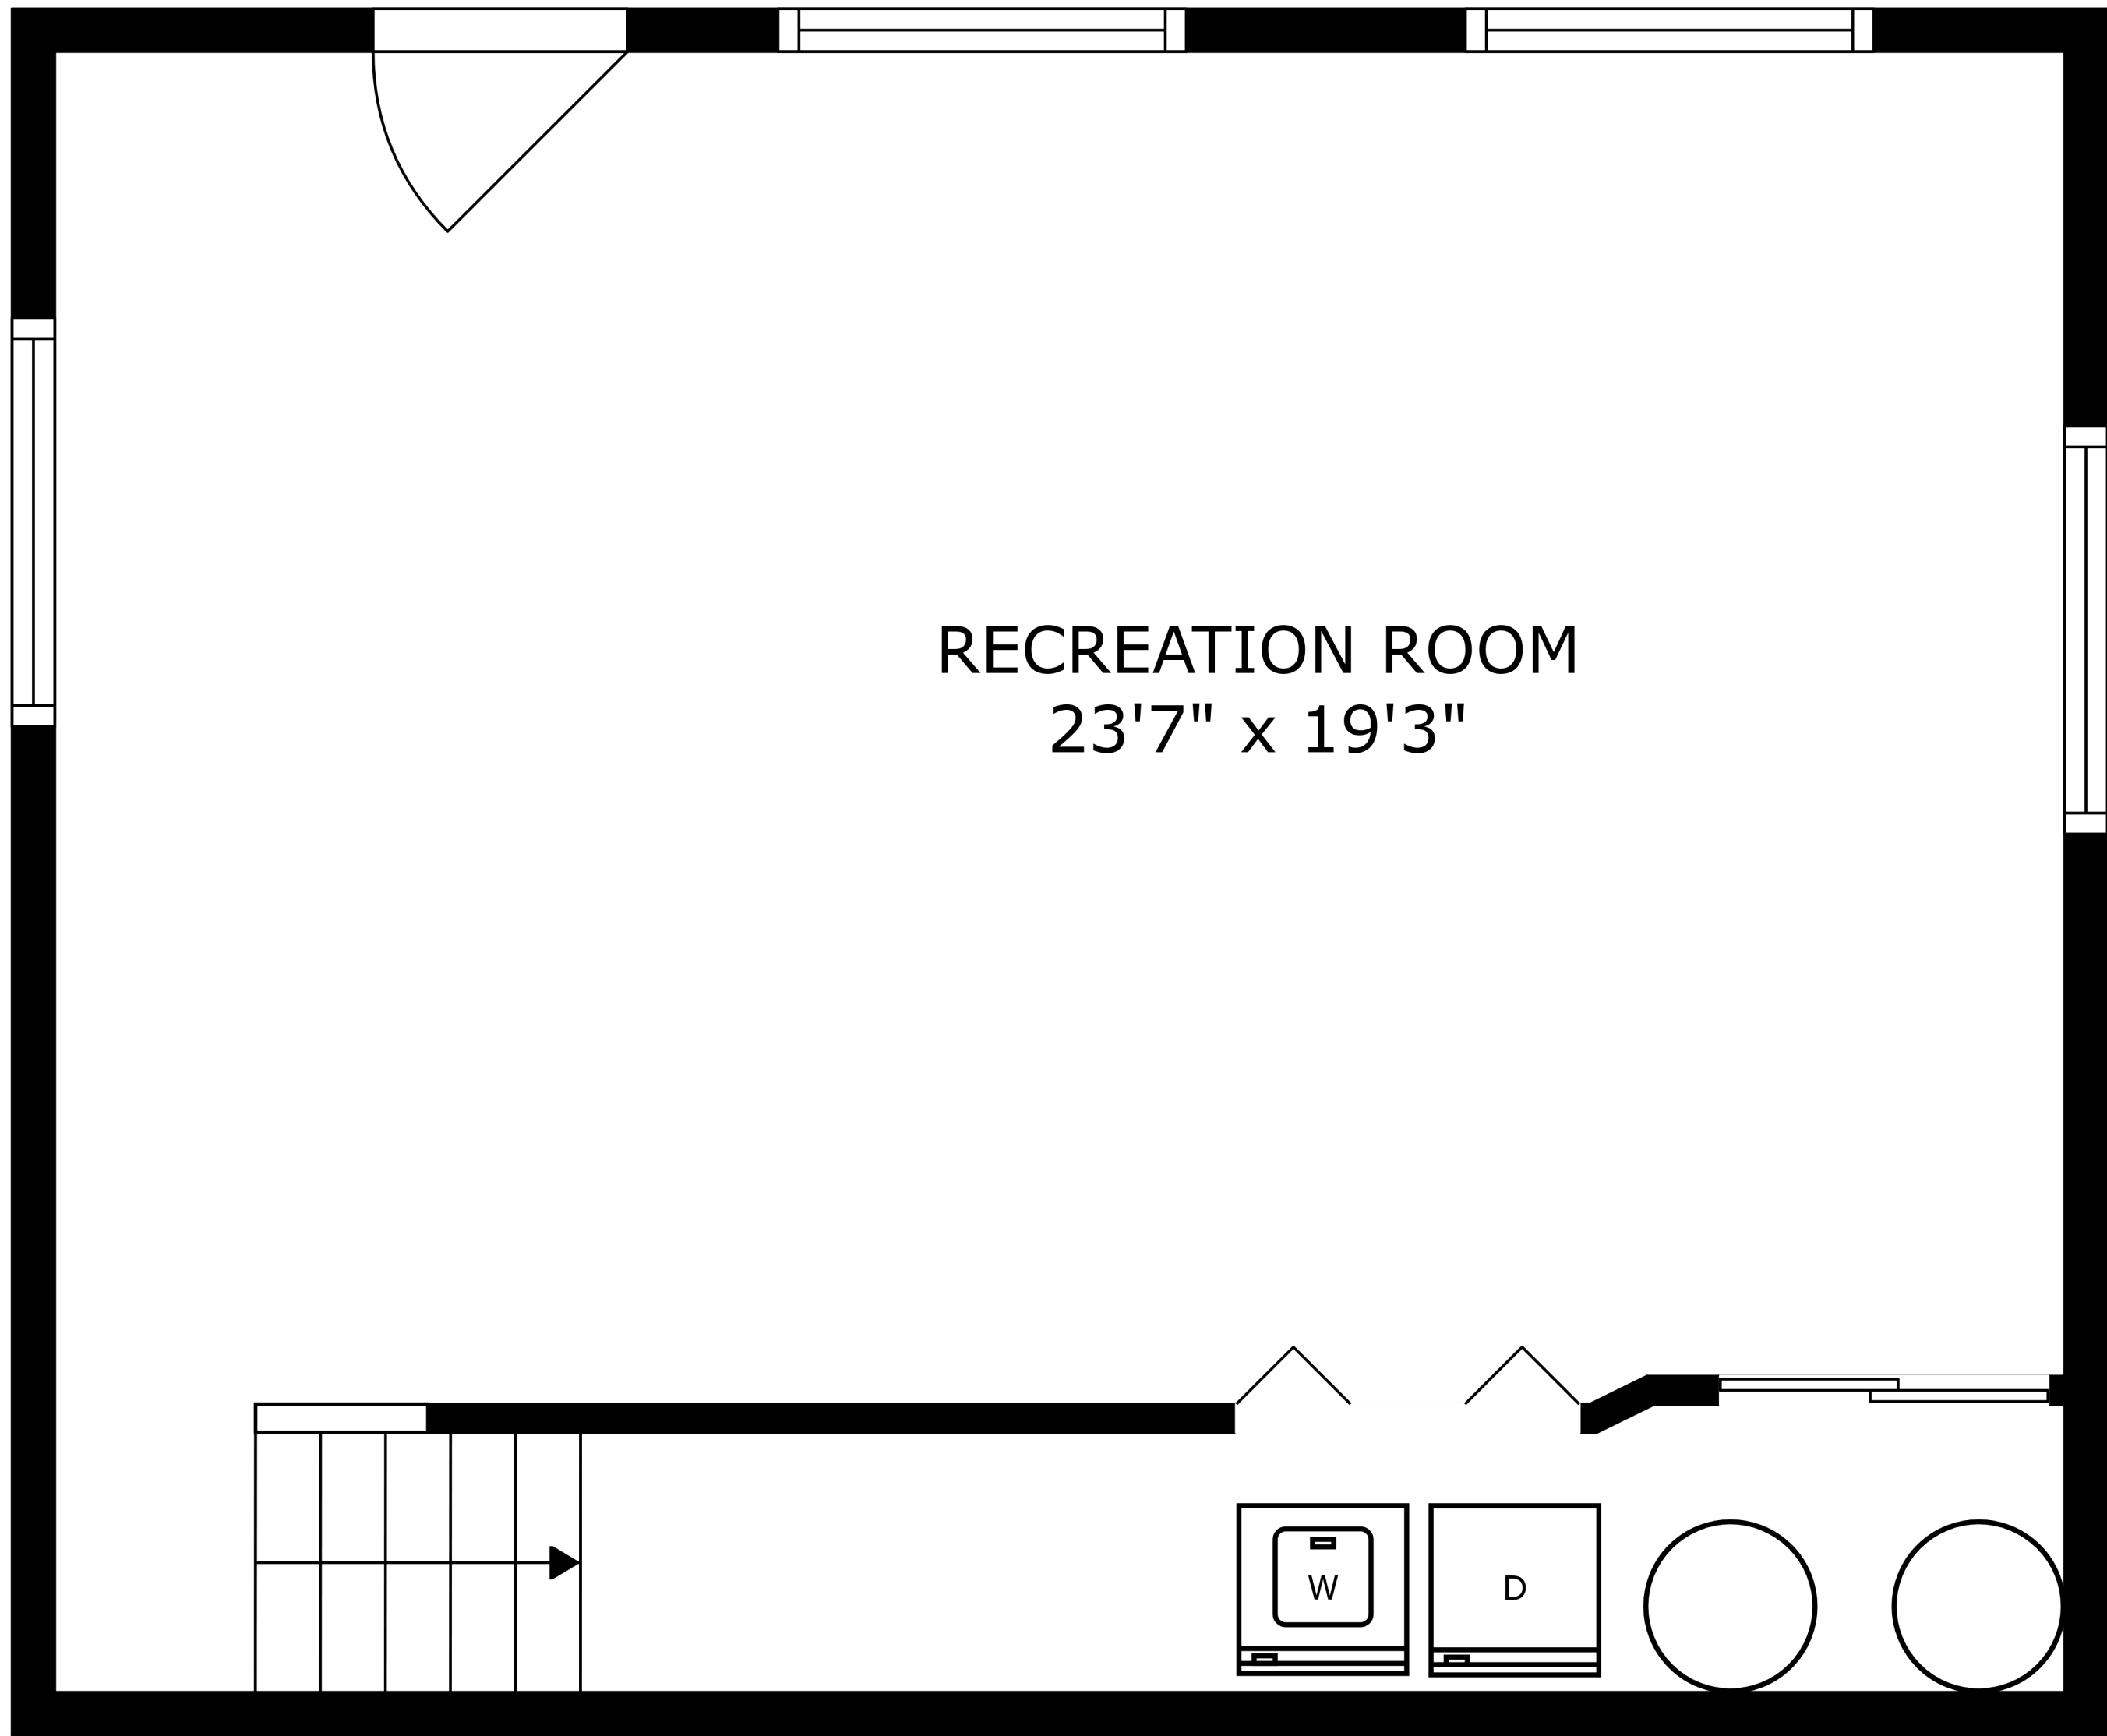

FLOOR 1

FLOOR 3

FLOOR 2

SIZES AND DIMENSIONS ARE APPROXIMATE, ACTUAL MAY VARY.

BEDROOM  
13'1" x 10'0"

PRIMARY BEDROOM  
10'1" x 16'9"

BATH  
5'0" x 4'7"

SIZES AND DIMENSIONS ARE APPROXIMATE, ACTUAL MAY VARY.

SIZES AND DIMENSIONS ARE APPROXIMATE, ACTUAL MAY VARY.

RECREATION ROOM  
23'7" x 19'3"

SIZES AND DIMENSIONS ARE APPROXIMATE, ACTUAL MAY VARY.