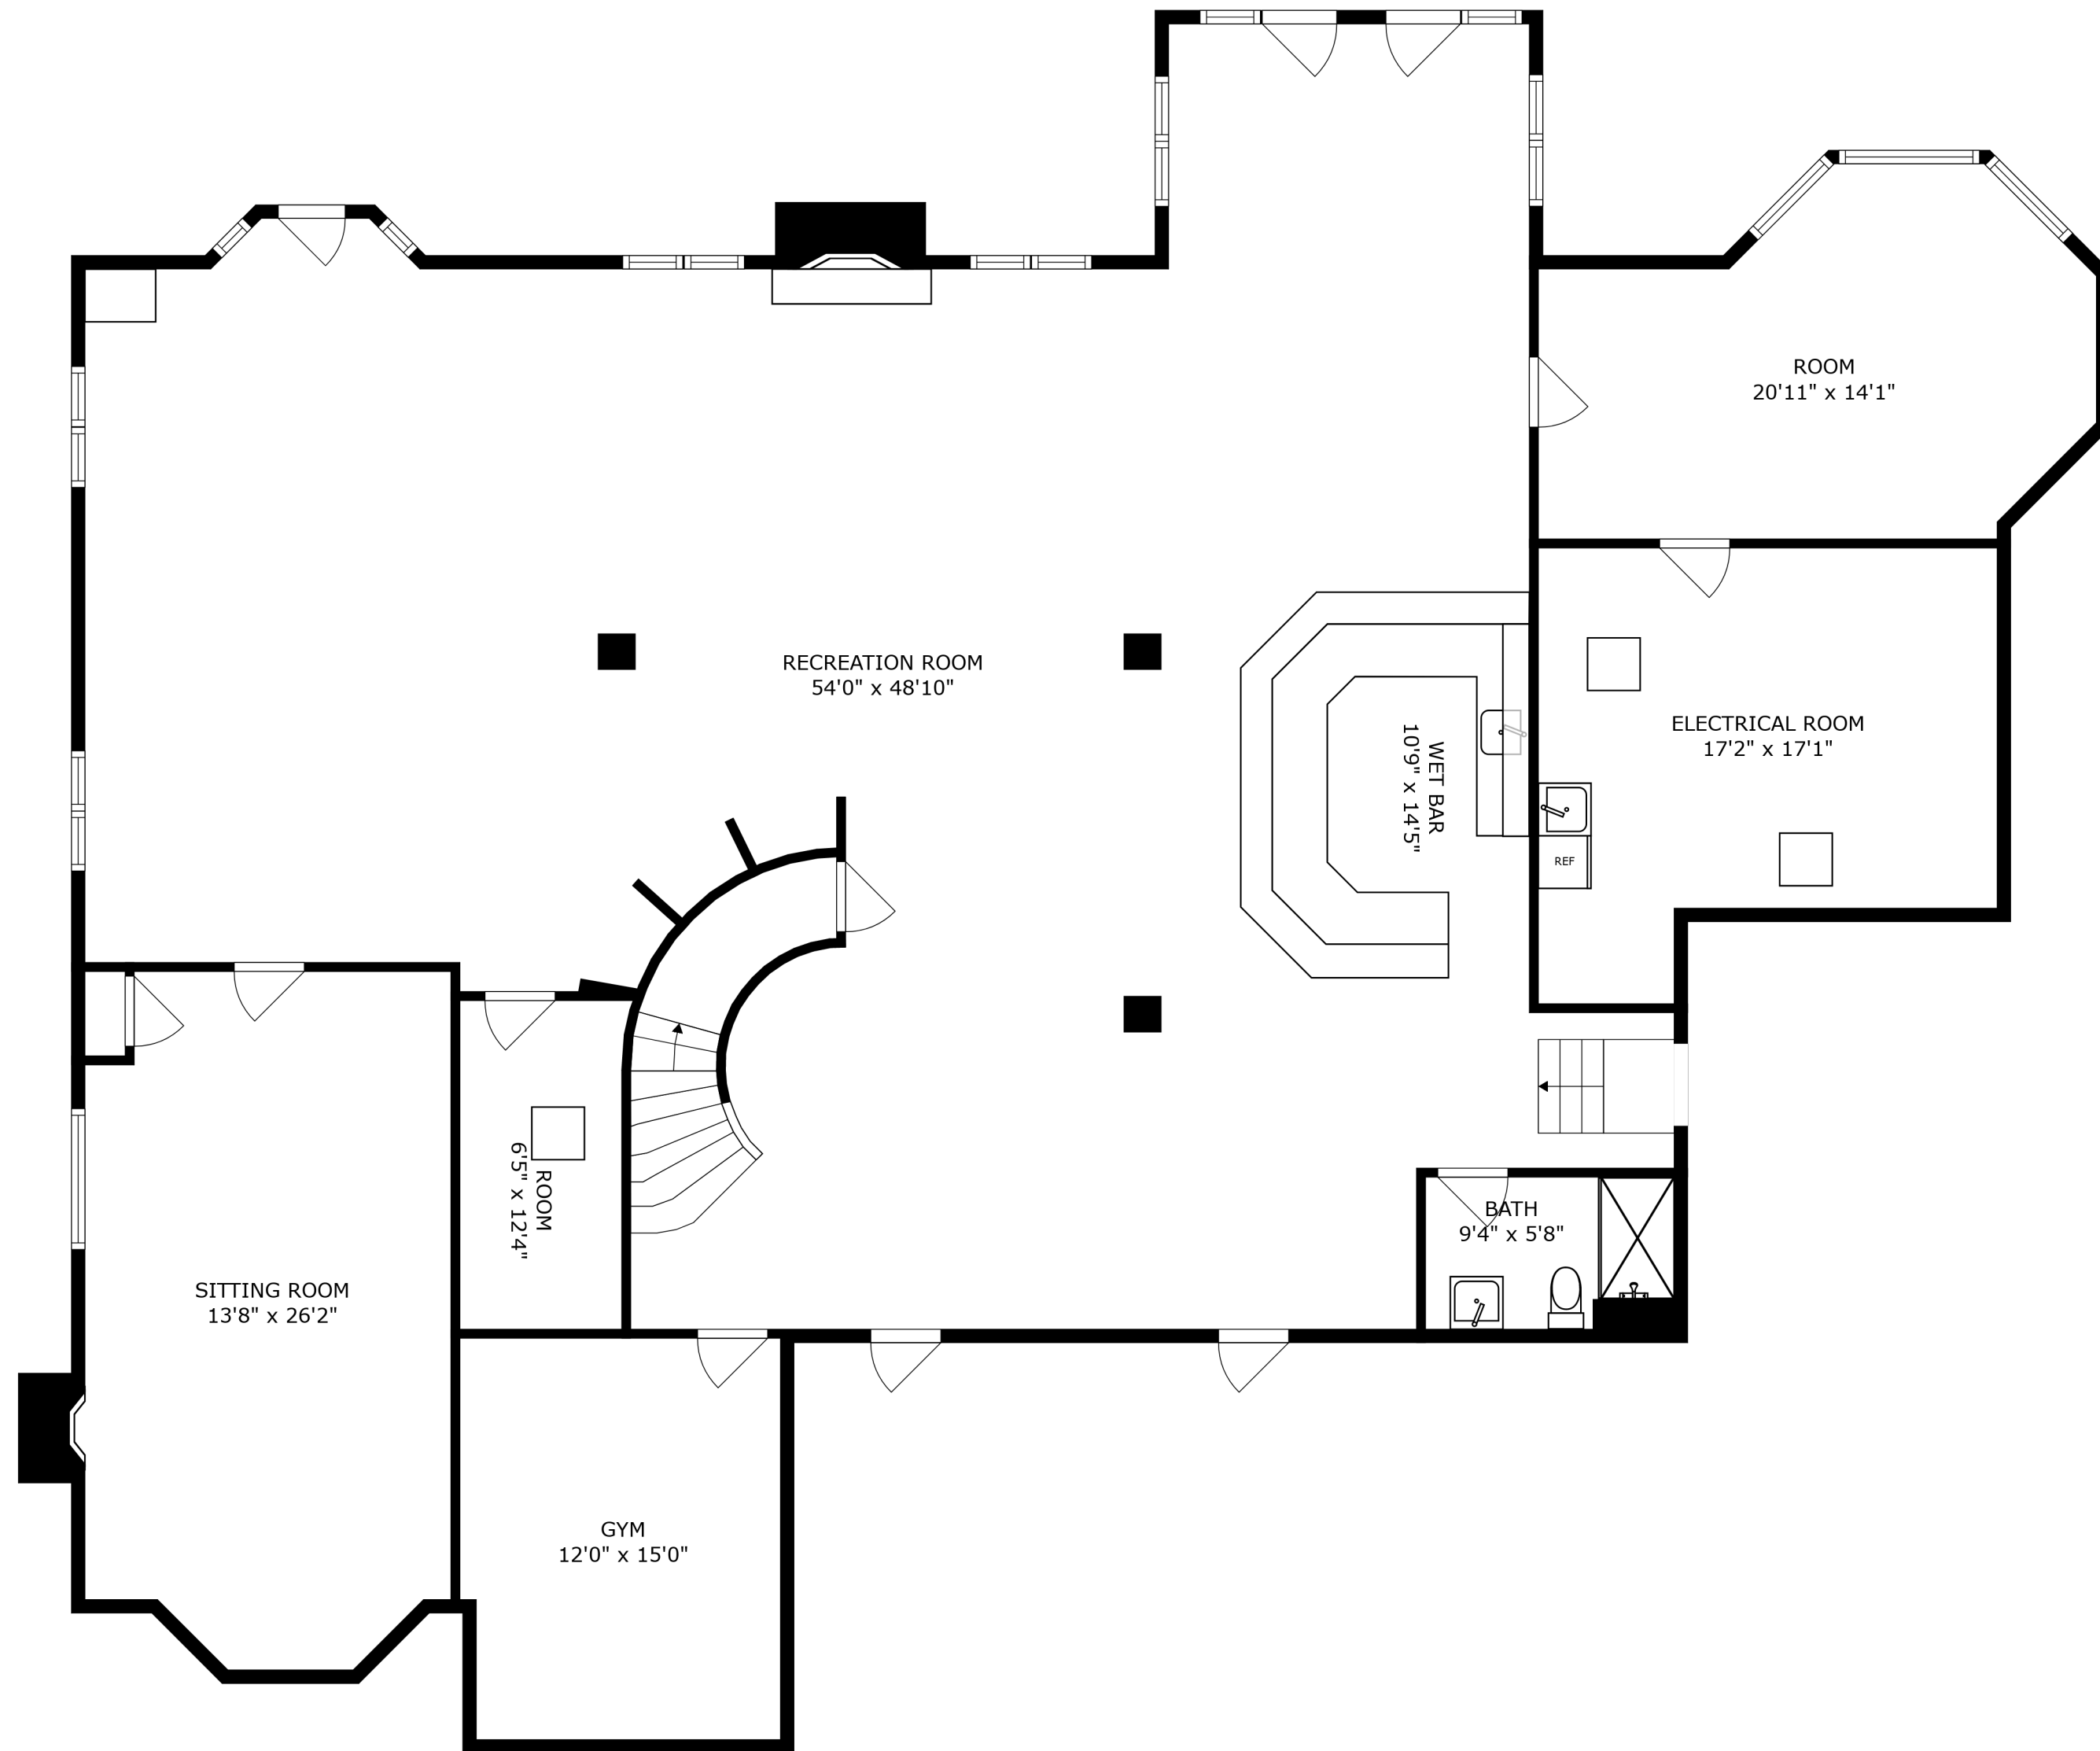

SIZES AND DIMENSIONS ARE APPROXIMATE, ACTUAL MAY VARY.

ATTIC
42'2" x 41'3"

BEDROOM
25'2" x 23'3"

SIZES AND DIMENSIONS ARE APPROXIMATE, ACTUAL MAY VARY.

SIZES AND DIMENSIONS ARE APPROXIMATE, ACTUAL MAY VARY.

SIZES AND DIMENSIONS ARE APPROXIMATE, ACTUAL MAY VARY.

SIZES AND DIMENSIONS ARE APPROXIMATE, ACTUAL MAY VARY.

SIZES AND DIMENSIONS ARE APPROXIMATE, ACTUAL MAY VARY.