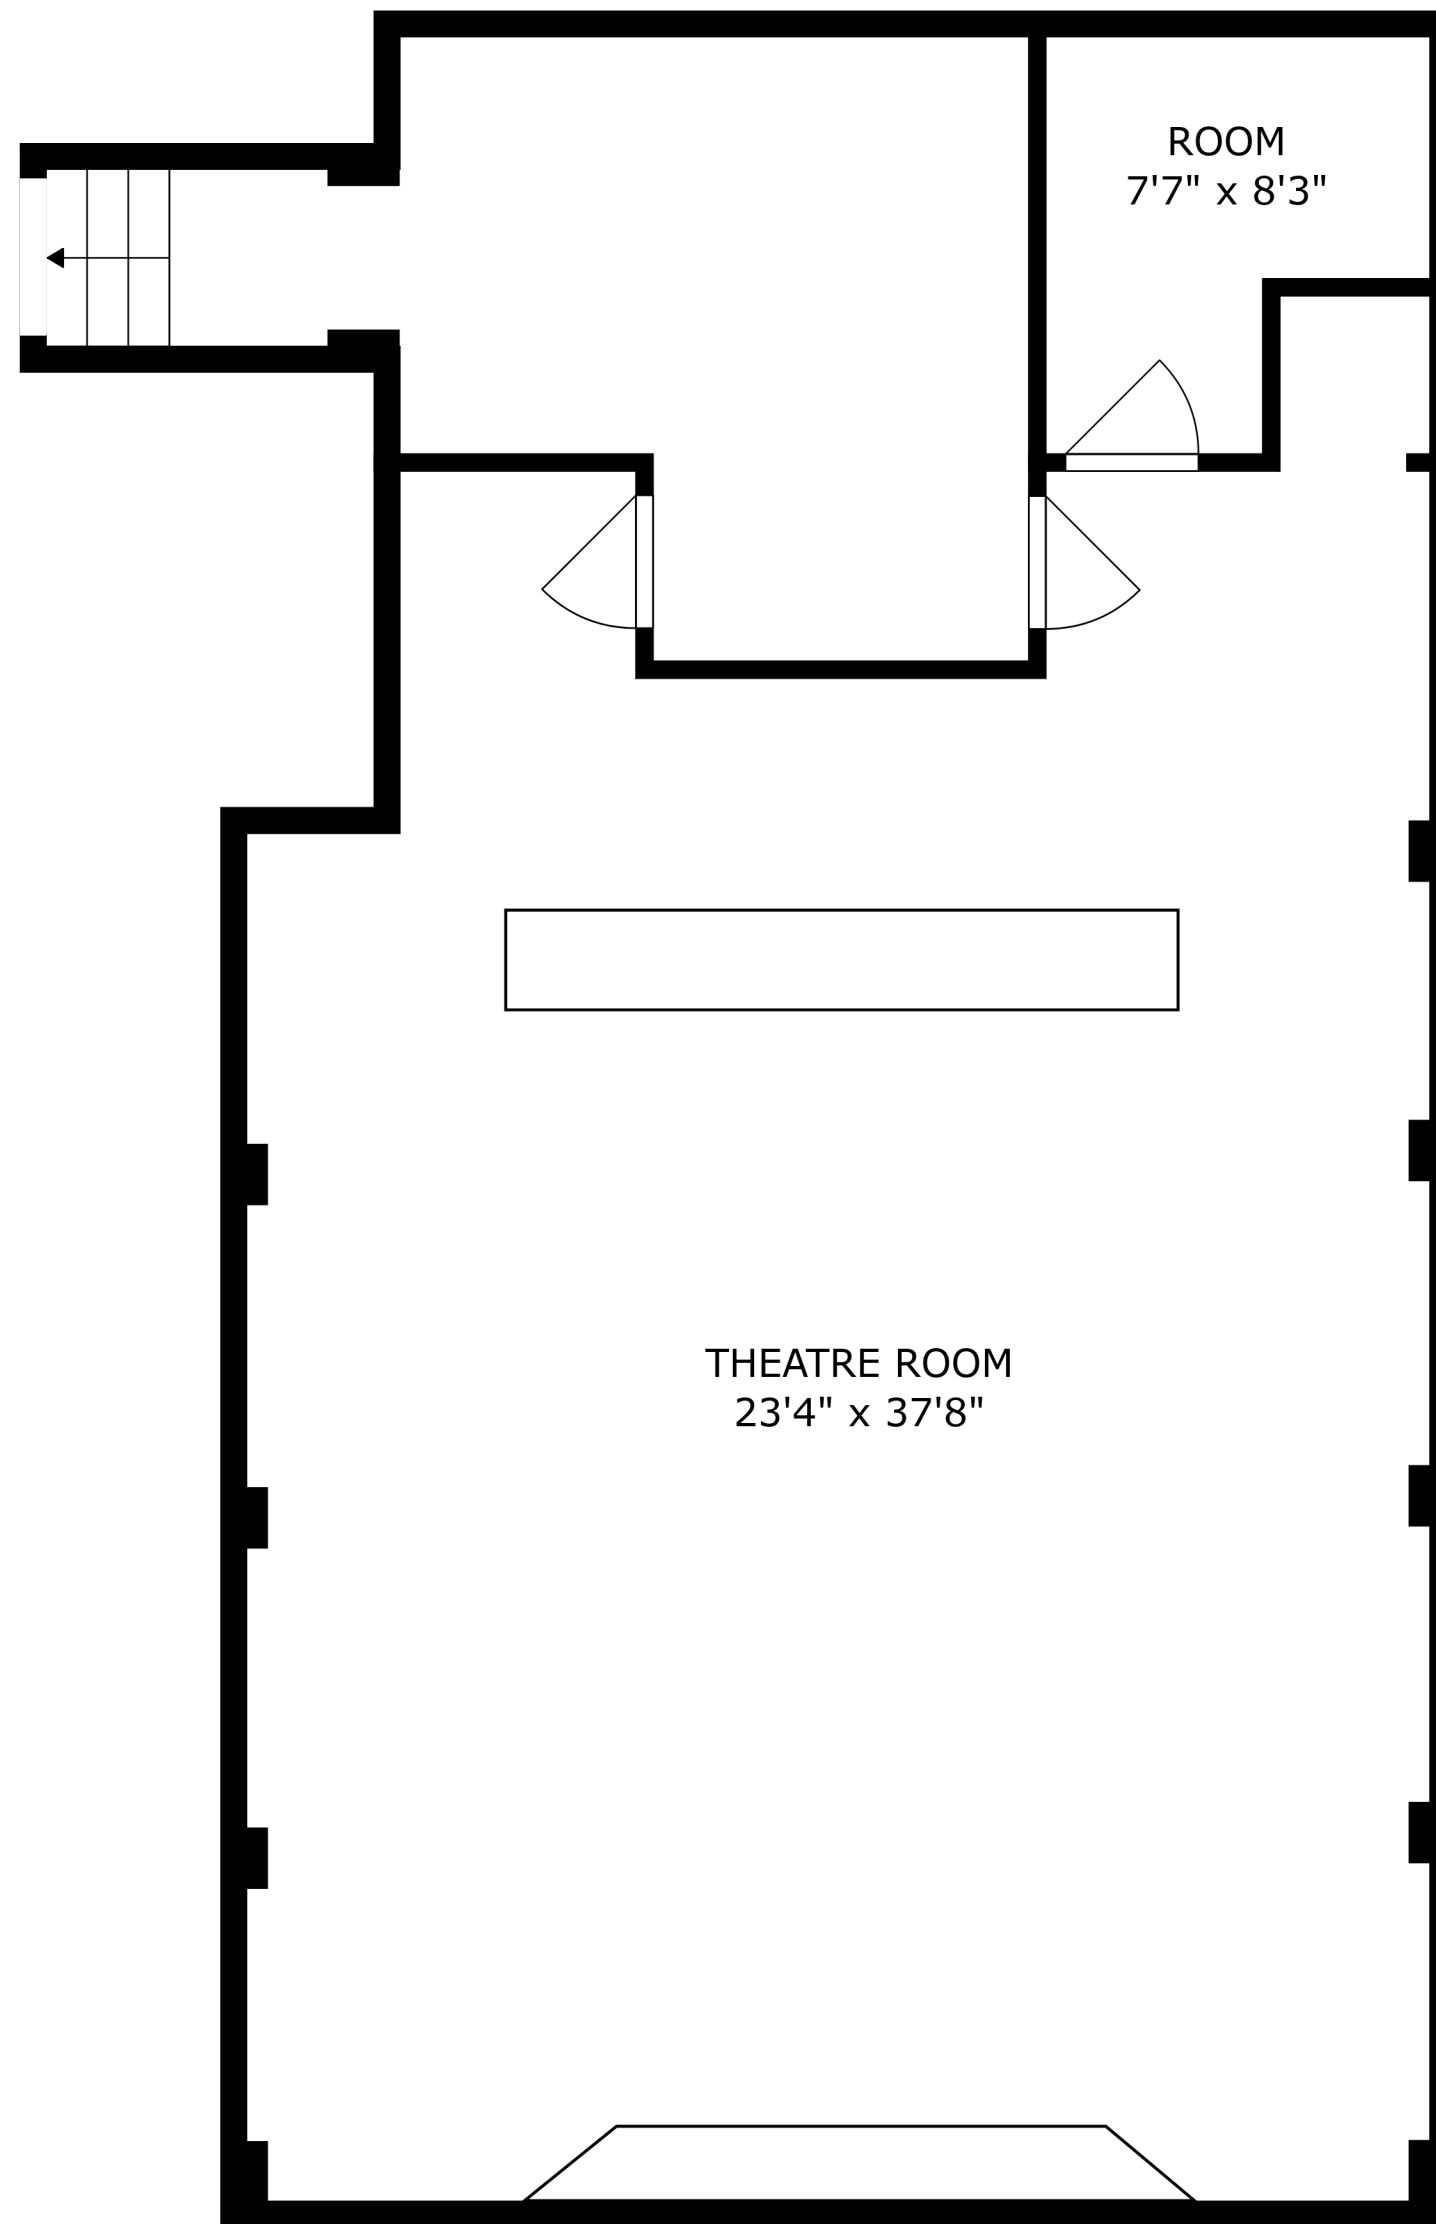

SIZES AND DIMENSIONS ARE APPROXIMATE, ACTUAL MAY VARY.

ATTIC
42'2" x 41'3"

BEDROOM
25'2" x 23'3"

SIZES AND DIMENSIONS ARE APPROXIMATE, ACTUAL MAY VARY.

SIZES AND DIMENSIONS ARE APPROXIMATE, ACTUAL MAY VARY.

SIZES AND DIMENSIONS ARE APPROXIMATE, ACTUAL MAY VARY.

SIZES AND DIMENSIONS ARE APPROXIMATE, ACTUAL MAY VARY.

SIZES AND DIMENSIONS ARE APPROXIMATE, ACTUAL MAY VARY.