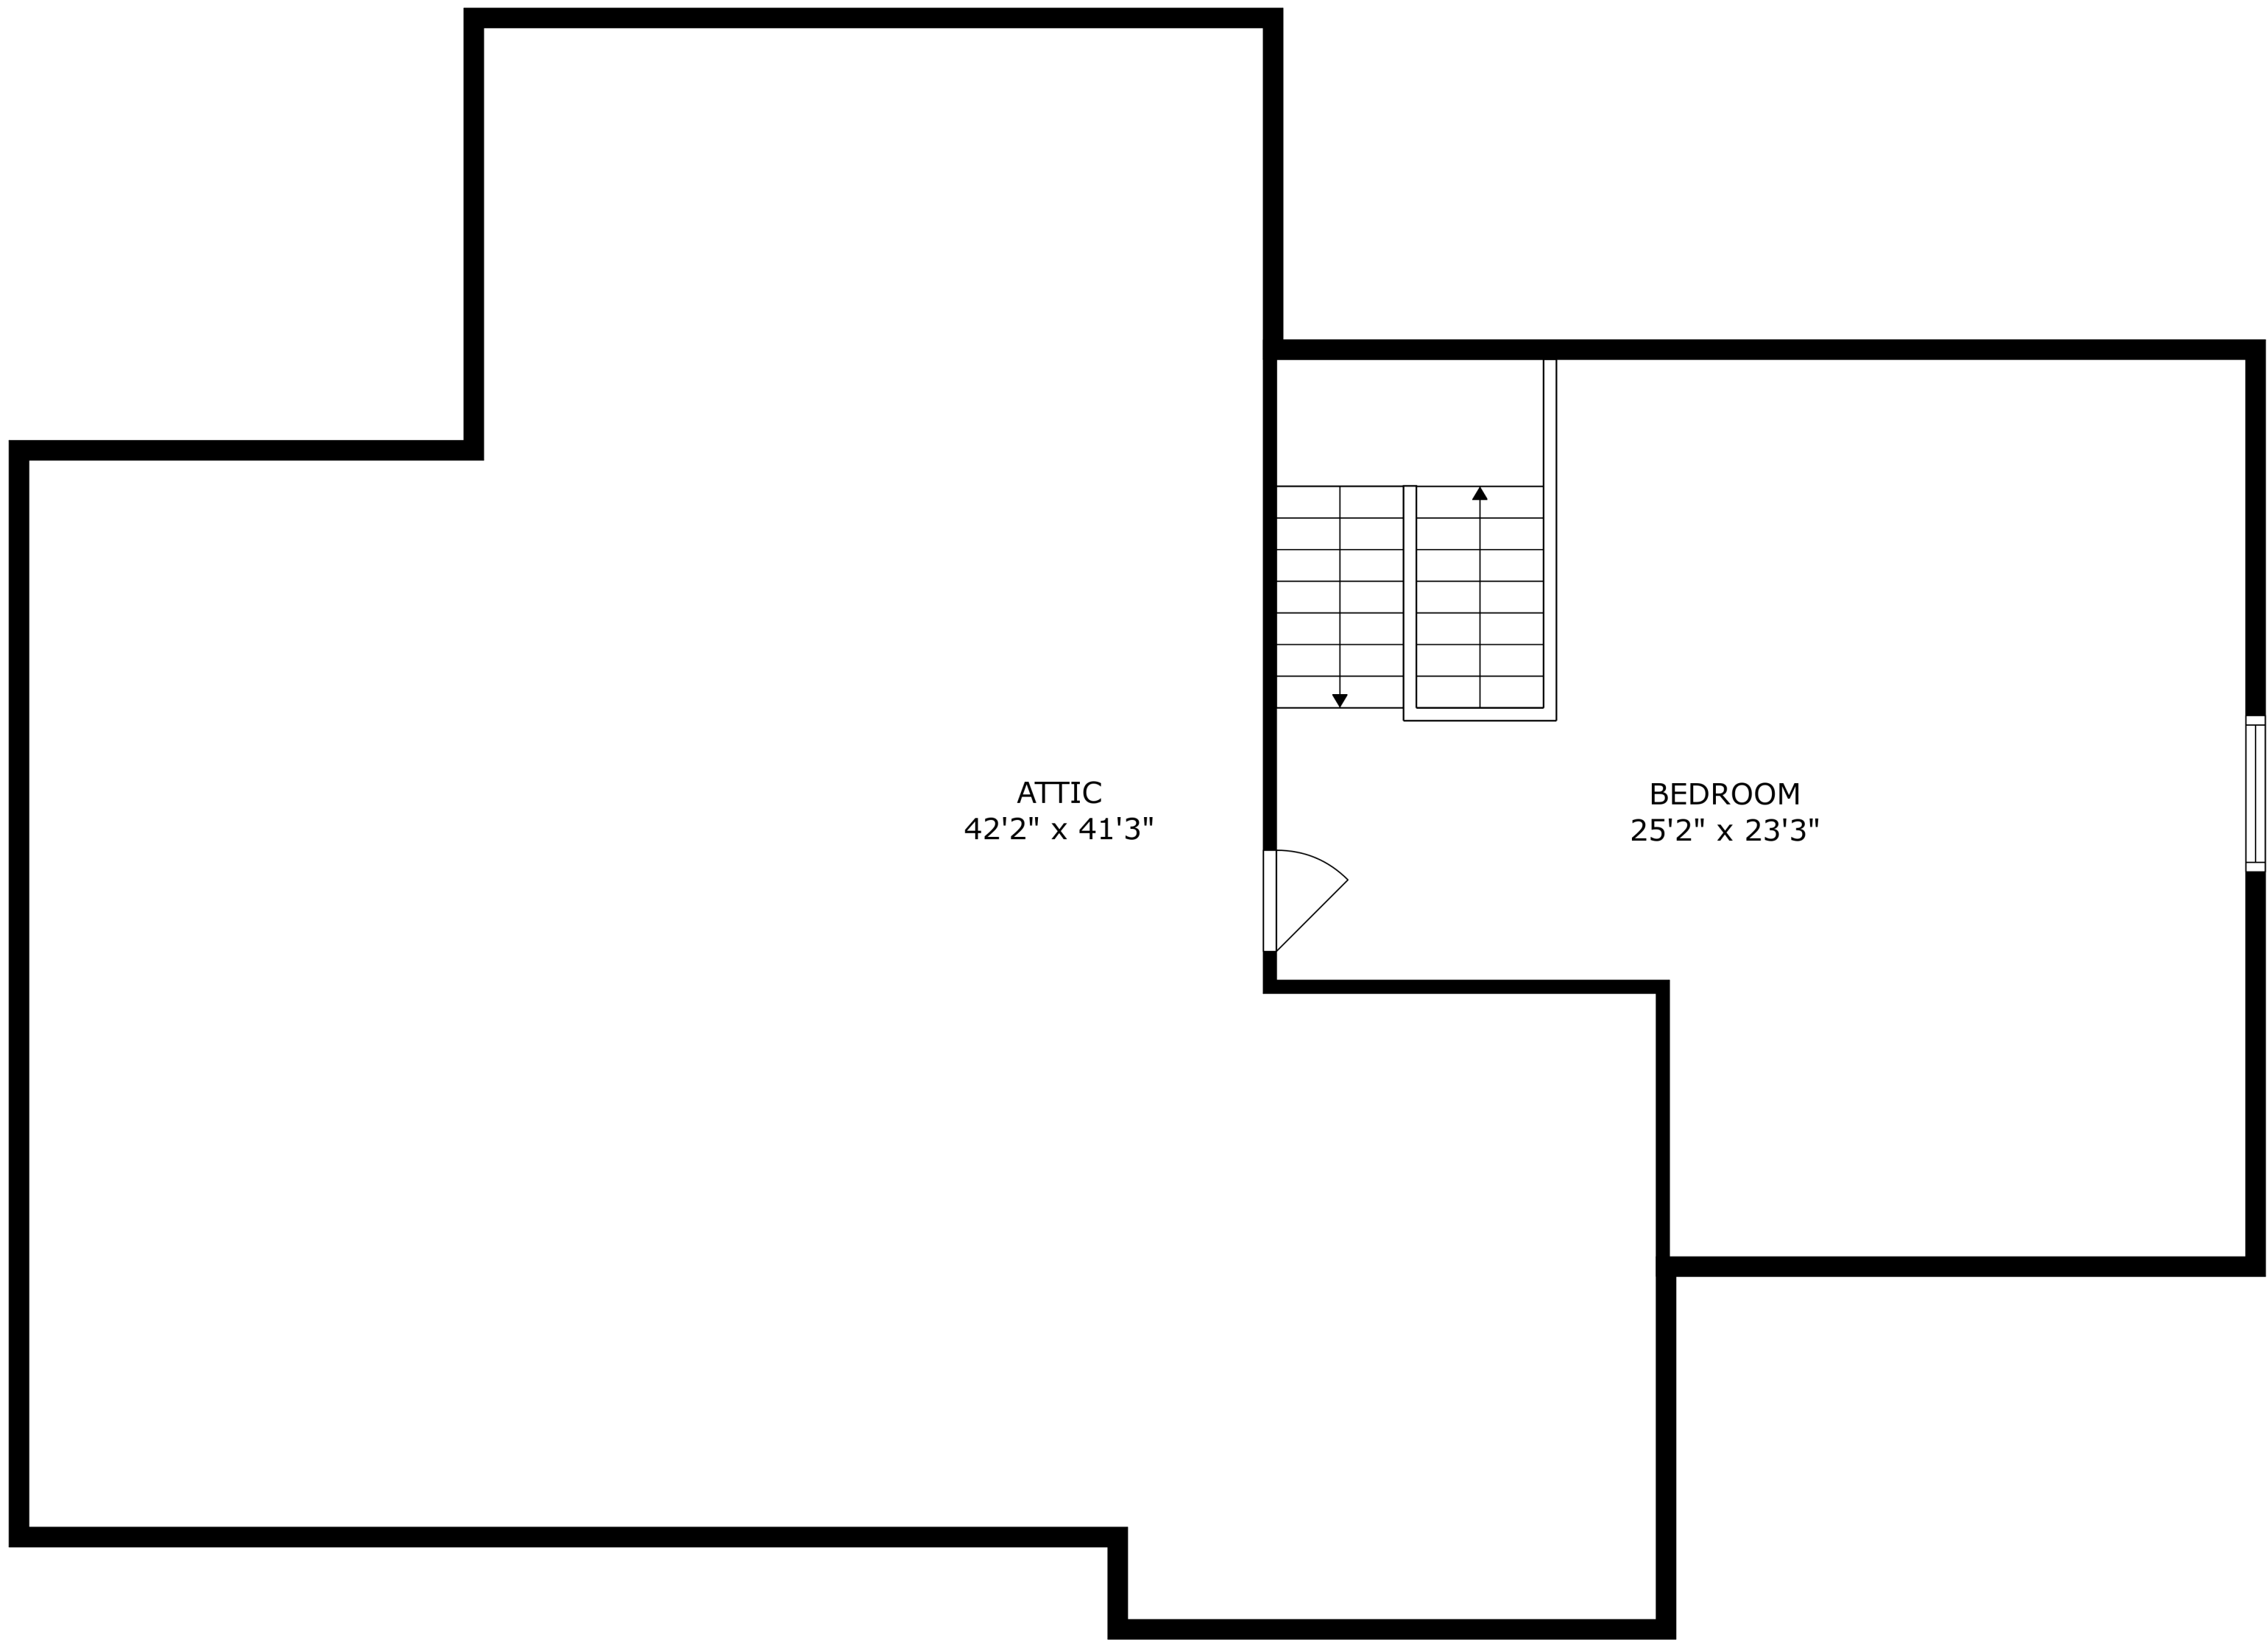

SIZES AND DIMENSIONS ARE APPROXIMATE, ACTUAL MAY VARY.

ATTIC
42'2" x 41'3"

BEDROOM
25'2" x 23'3"

SIZES AND DIMENSIONS ARE APPROXIMATE, ACTUAL MAY VARY.

SIZES AND DIMENSIONS ARE APPROXIMATE, ACTUAL MAY VARY.

SIZES AND DIMENSIONS ARE APPROXIMATE, ACTUAL MAY VARY.

SIZES AND DIMENSIONS ARE APPROXIMATE, ACTUAL MAY VARY.

SIZES AND DIMENSIONS ARE APPROXIMATE, ACTUAL MAY VARY.