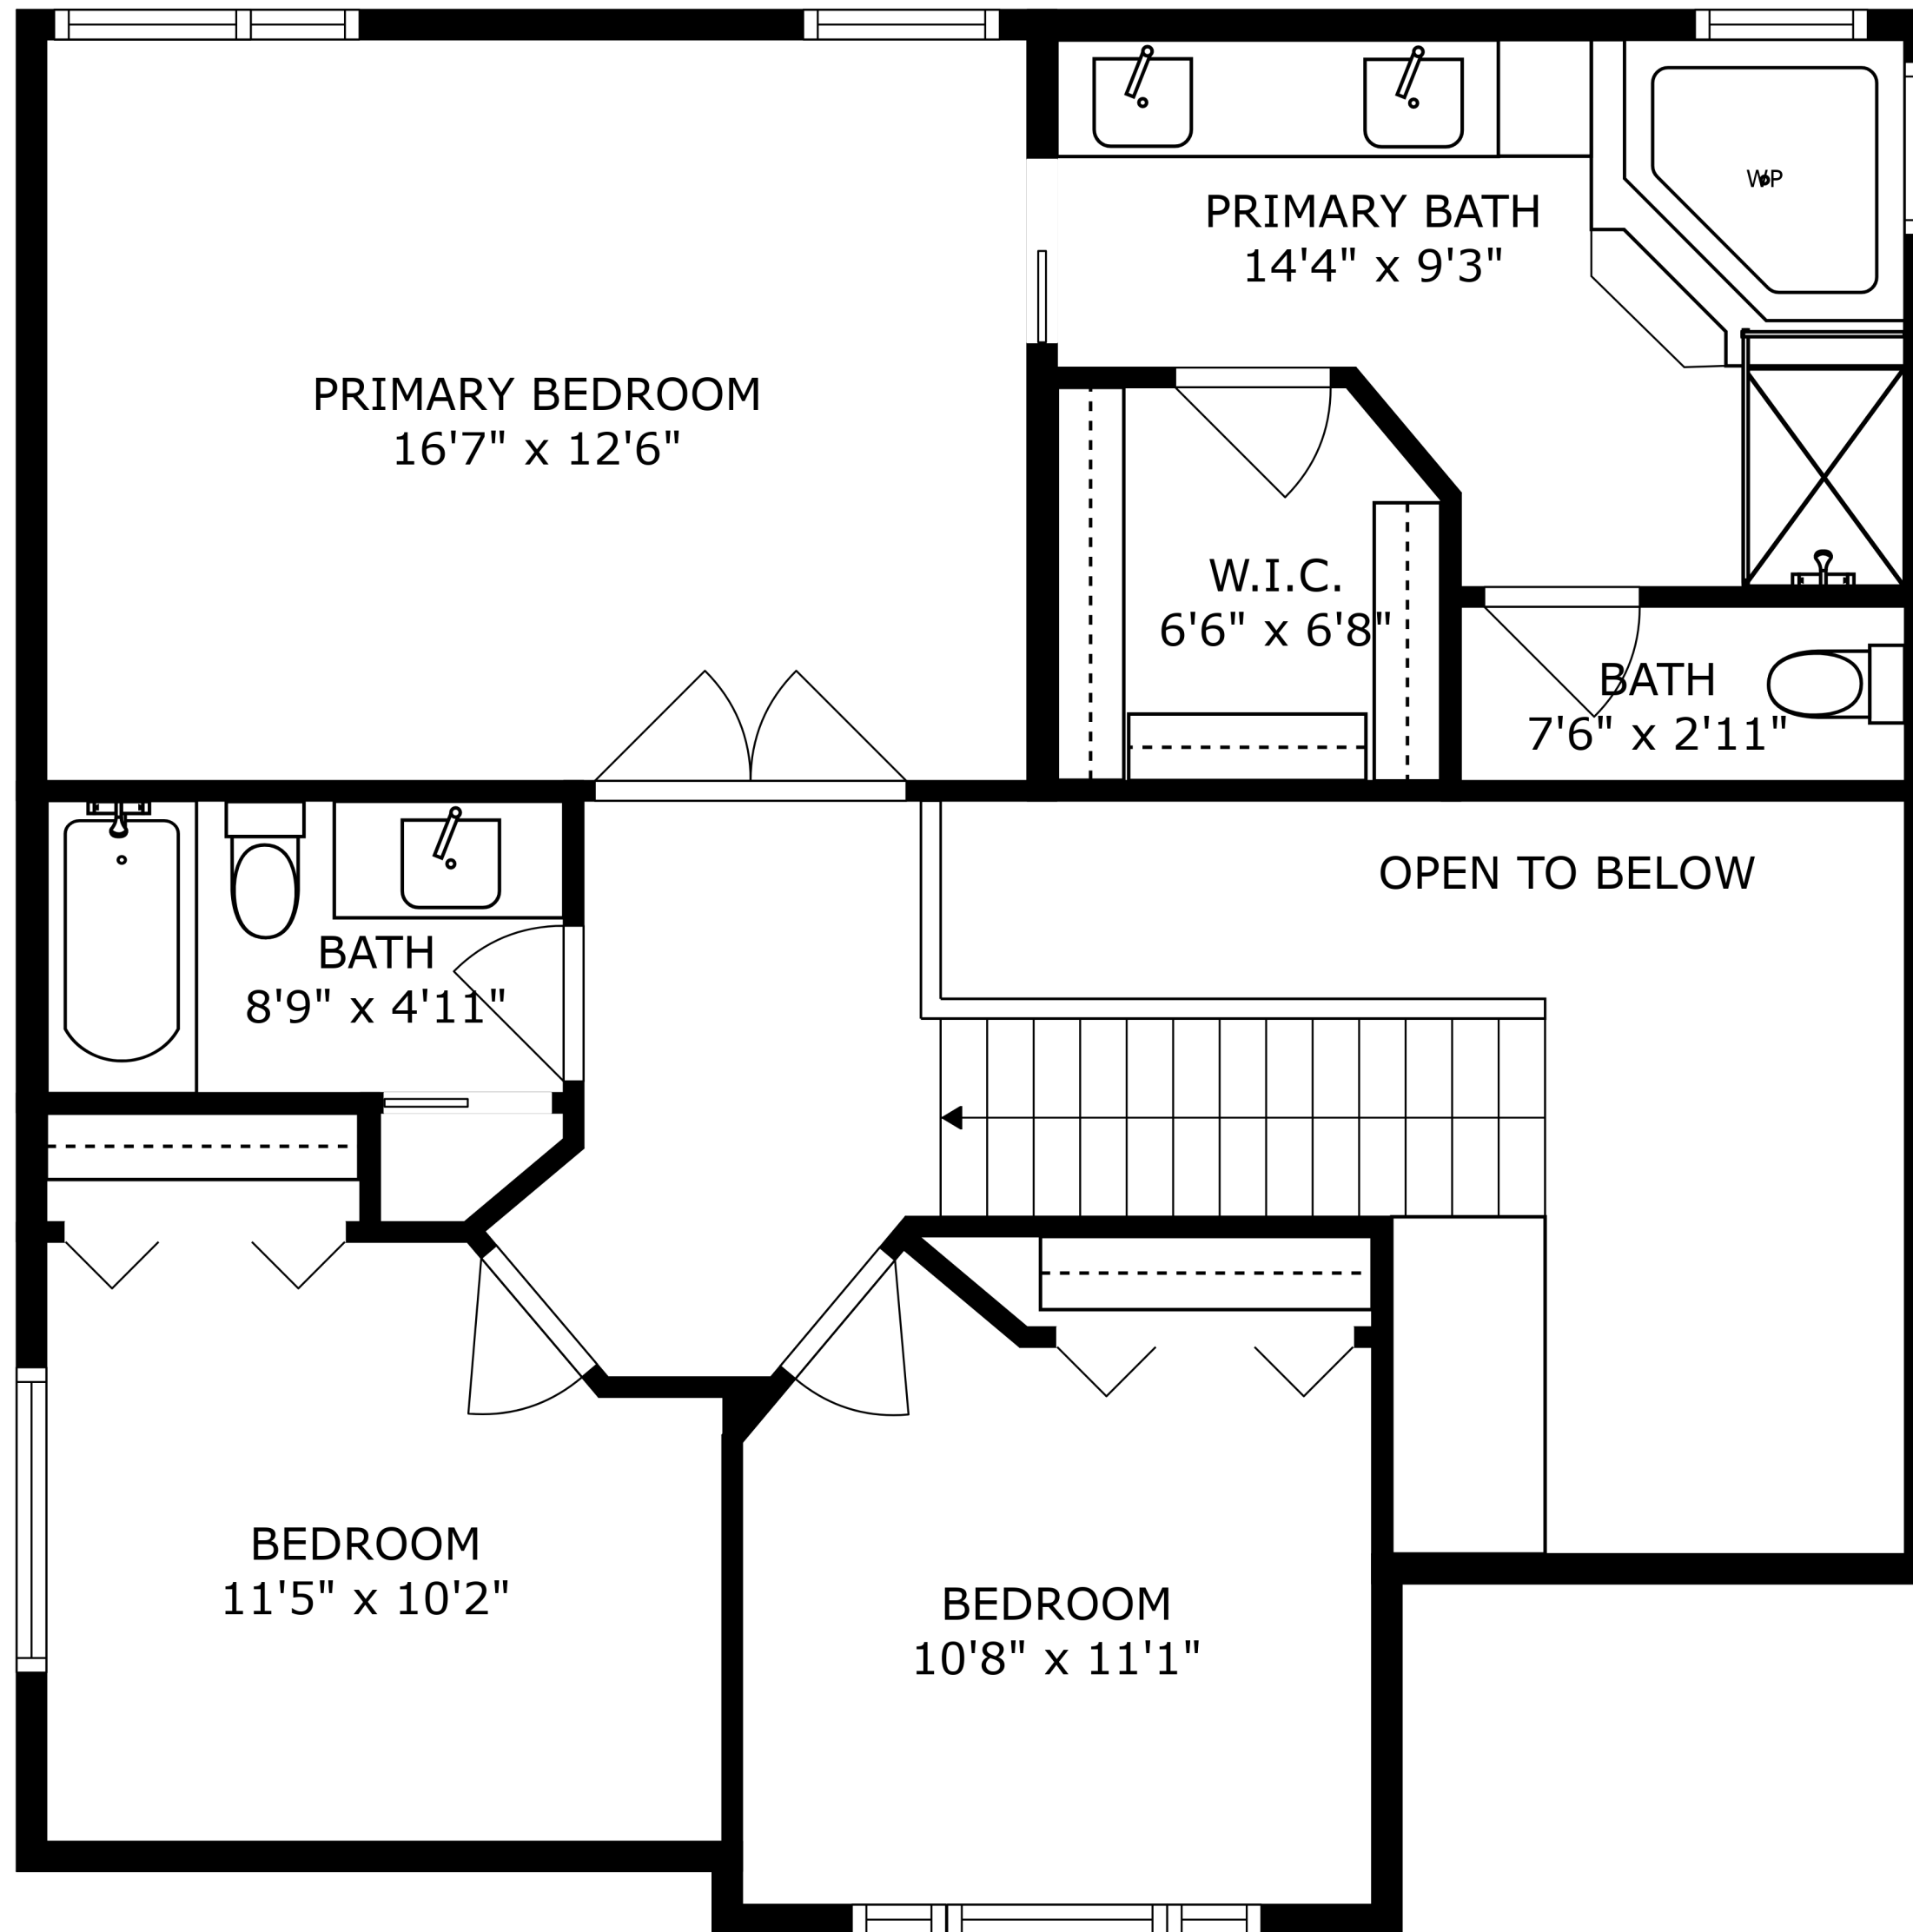

FLOOR 2

FLOOR 3

FLOOR 1

SIZES AND DIMENSIONS ARE APPROXIMATE, ACTUAL MAY VARY.

SIZES AND DIMENSIONS ARE APPROXIMATE, ACTUAL MAY VARY.

SIZES AND DIMENSIONS ARE APPROXIMATE, ACTUAL MAY VARY.

UNFINISHED BASEMENT

BATH  
4'7" x 8'2"

RECREATION ROOM  
33'4" x 17'9"

BAR  
19'1" x 9'7"

GYM  
12'8" x 11'1"

SIZES AND DIMENSIONS ARE APPROXIMATE, ACTUAL MAY VARY.