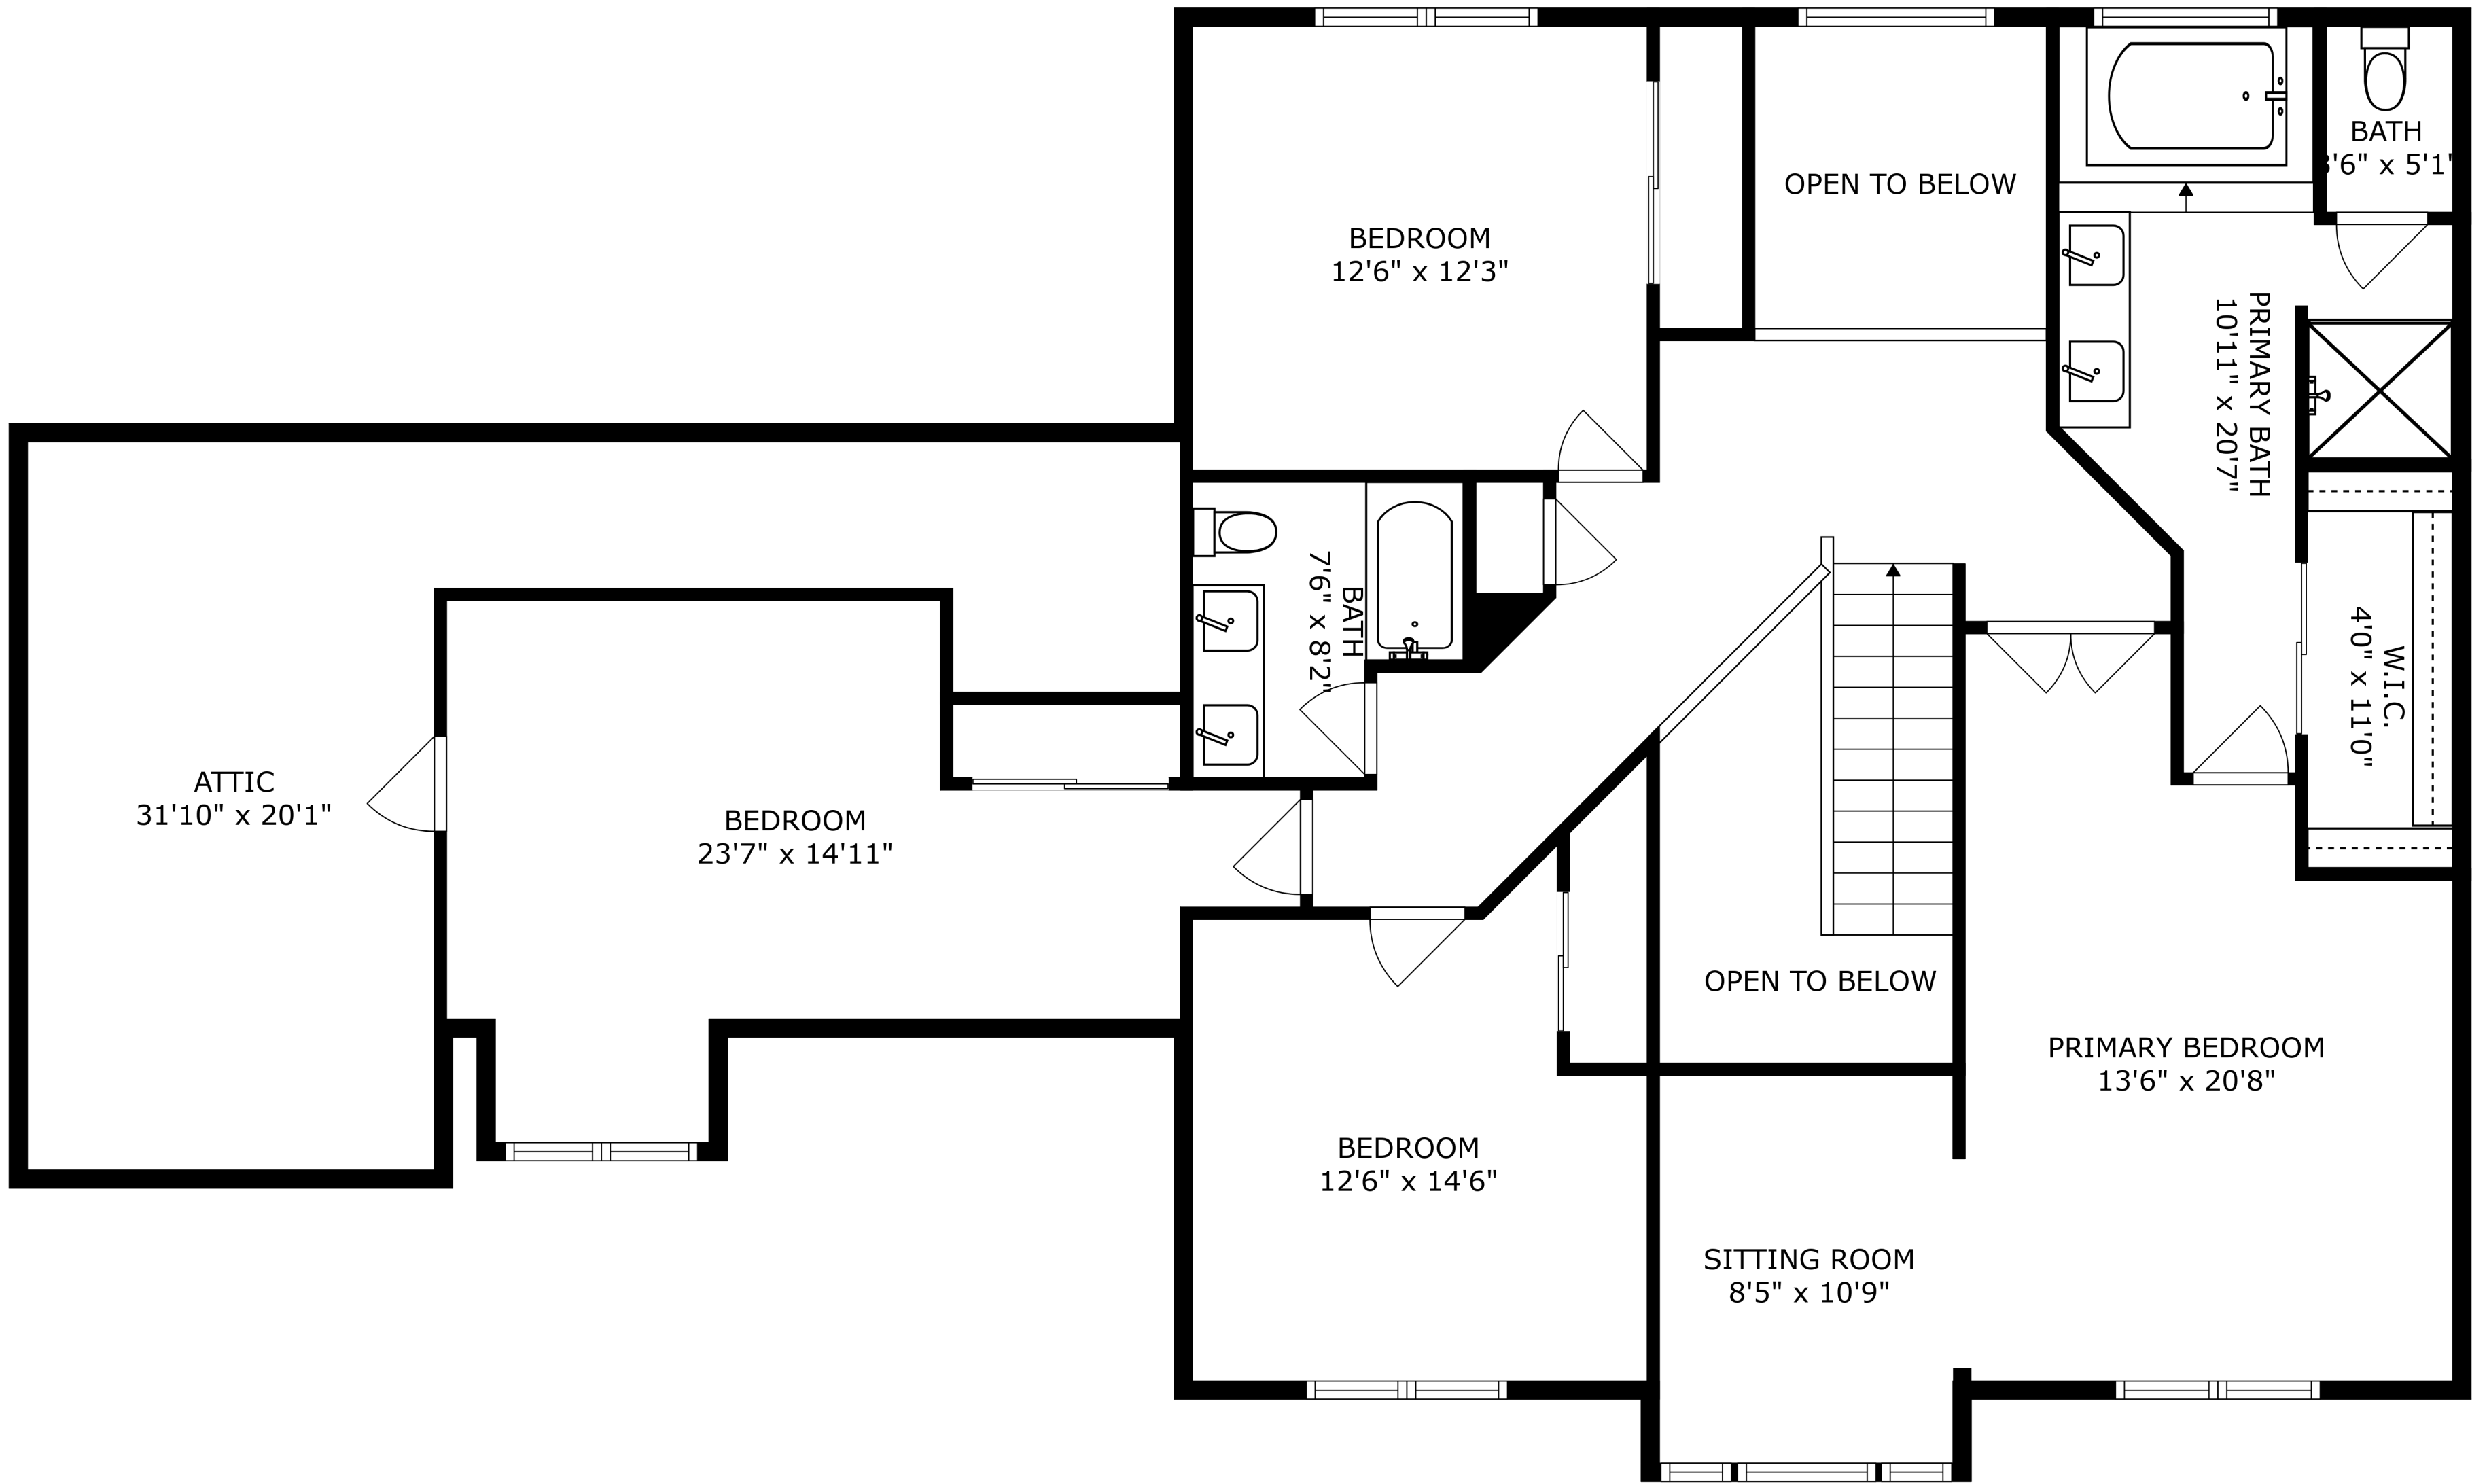

SIZES AND DIMENSIONS ARE APPROXIMATE, ACTUAL MAY VARY.

SIZES AND DIMENSIONS ARE APPROXIMATE, ACTUAL MAY VARY.

SIZES AND DIMENSIONS ARE APPROXIMATE, ACTUAL MAY VARY.

ELECTRICAL ROOM  
10'8" x 29'4"

RECREATION ROOM  
34'0" x 38'7"

BAR  
14'9" x 7'6"

SIZES AND DIMENSIONS ARE APPROXIMATE, ACTUAL MAY VARY.