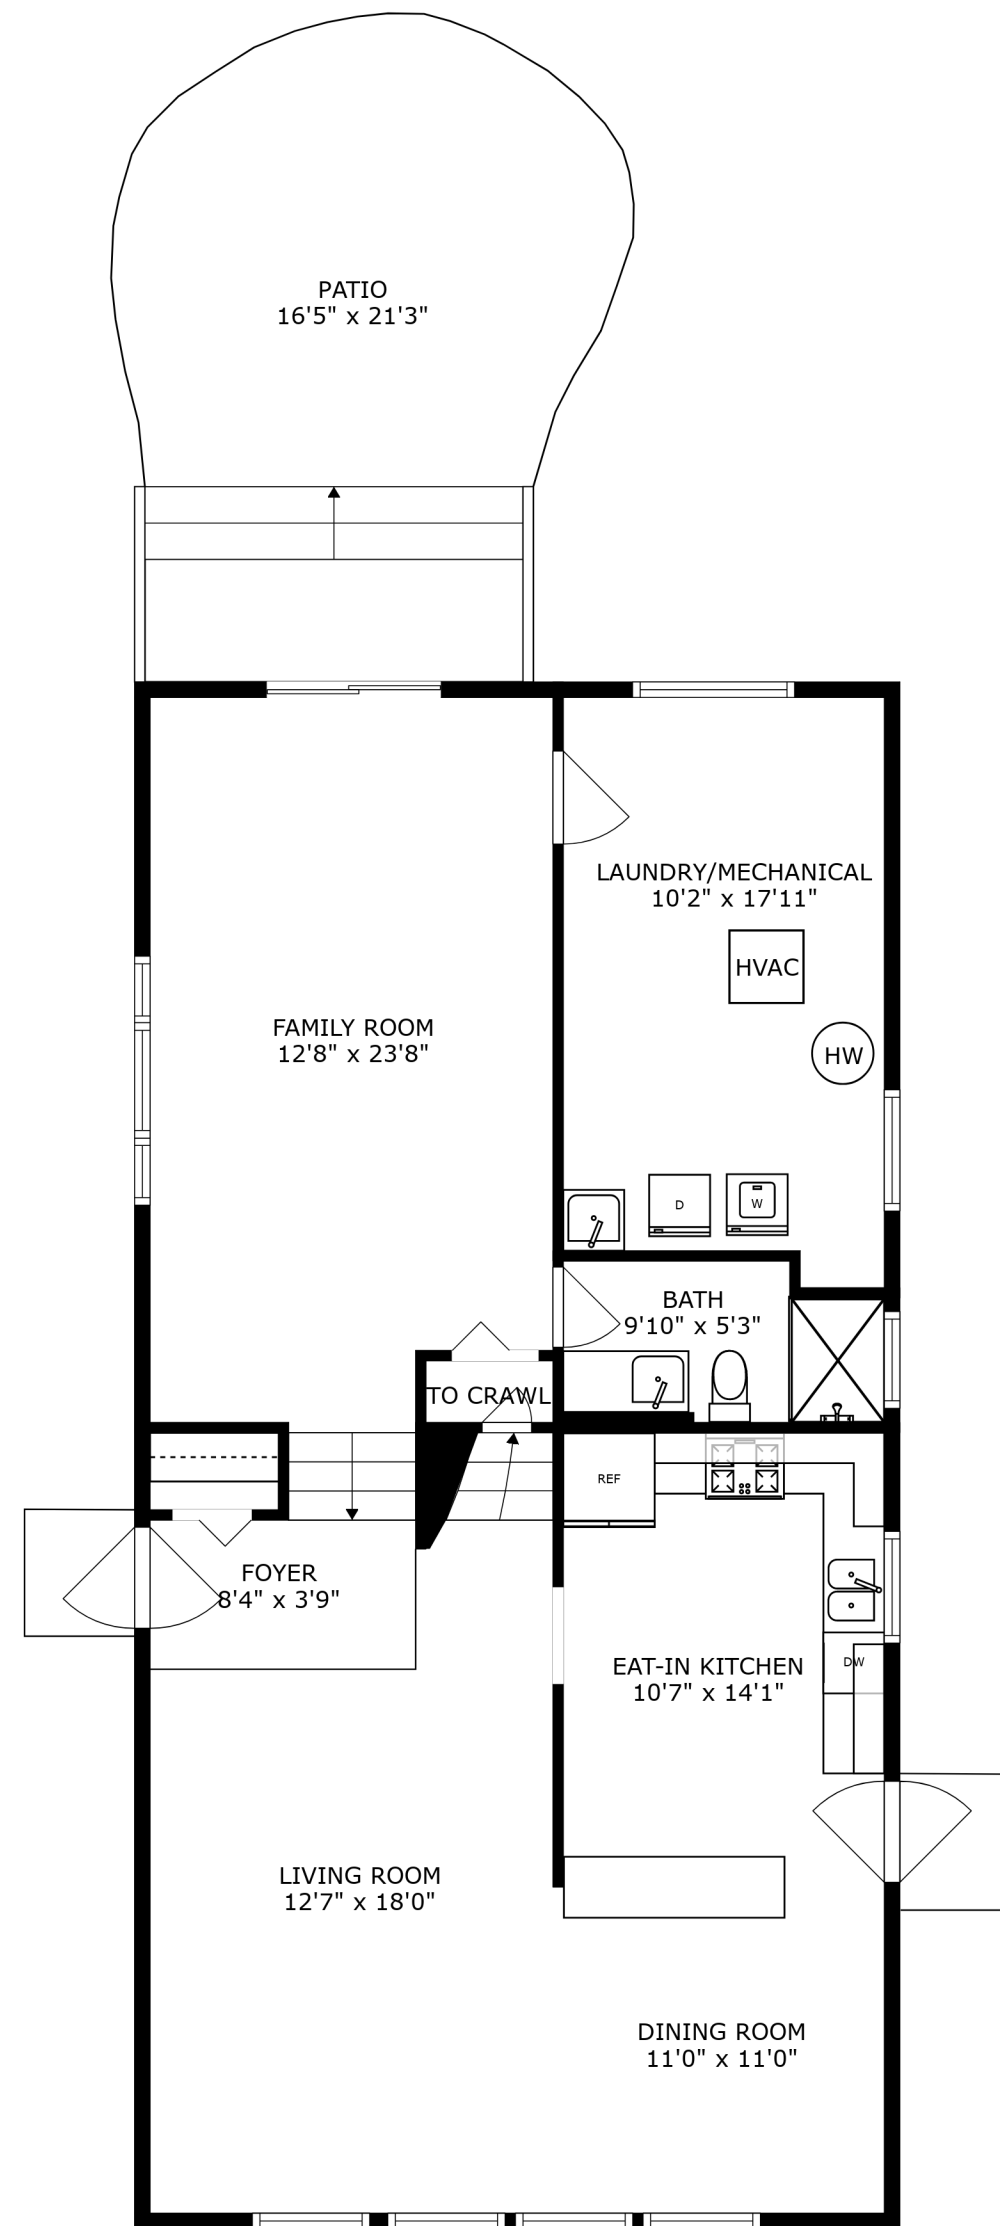

SIZES AND DIMENSIONS ARE APPROXIMATE, ACTUAL MAY VARY.

SIZES AND DIMENSIONS ARE APPROXIMATE, ACTUAL MAY VARY.

SIZES AND DIMENSIONS ARE APPROXIMATE, ACTUAL MAY VARY.

CRAWL SPACE  
23'5" x 25'3"

SIZES AND DIMENSIONS ARE APPROXIMATE, ACTUAL MAY VARY.