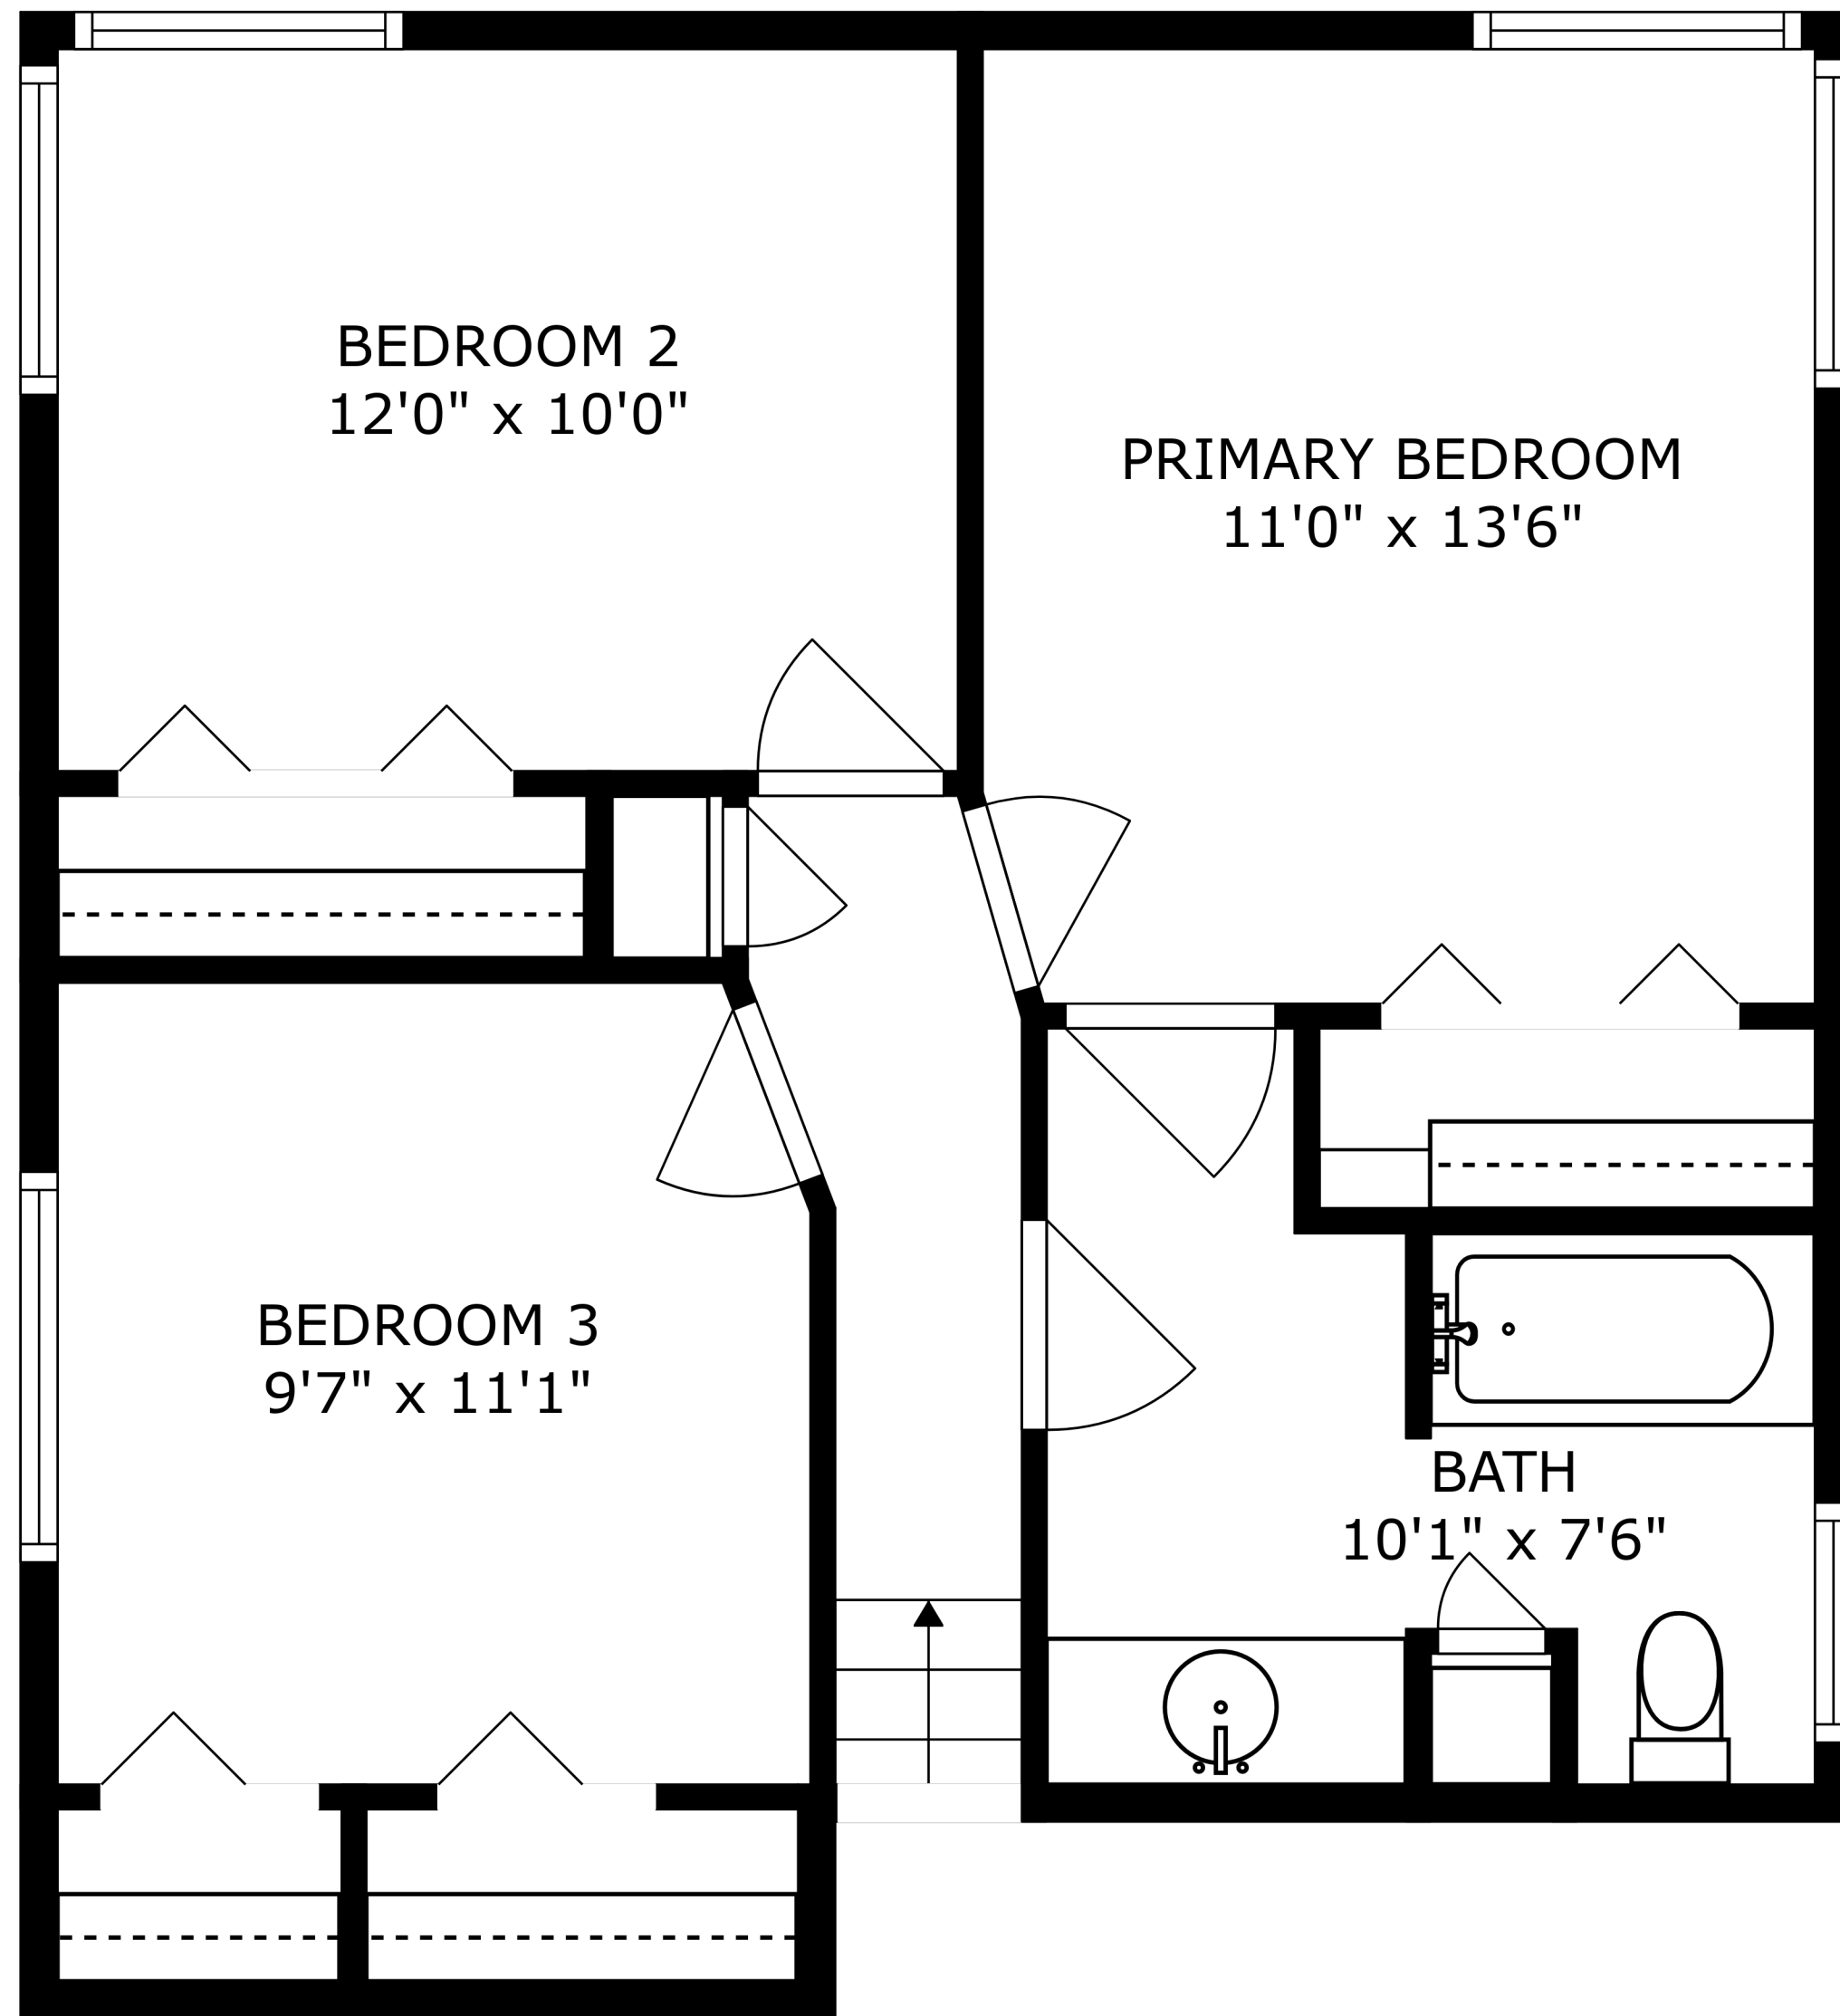

SIZES AND DIMENSIONS ARE APPROXIMATE, ACTUAL MAY VARY.

SIZES AND DIMENSIONS ARE APPROXIMATE, ACTUAL MAY VARY.

SIZES AND DIMENSIONS ARE APPROXIMATE, ACTUAL MAY VARY.

CRAWL SPACE  
23'5" x 25'3"

SIZES AND DIMENSIONS ARE APPROXIMATE, ACTUAL MAY VARY.