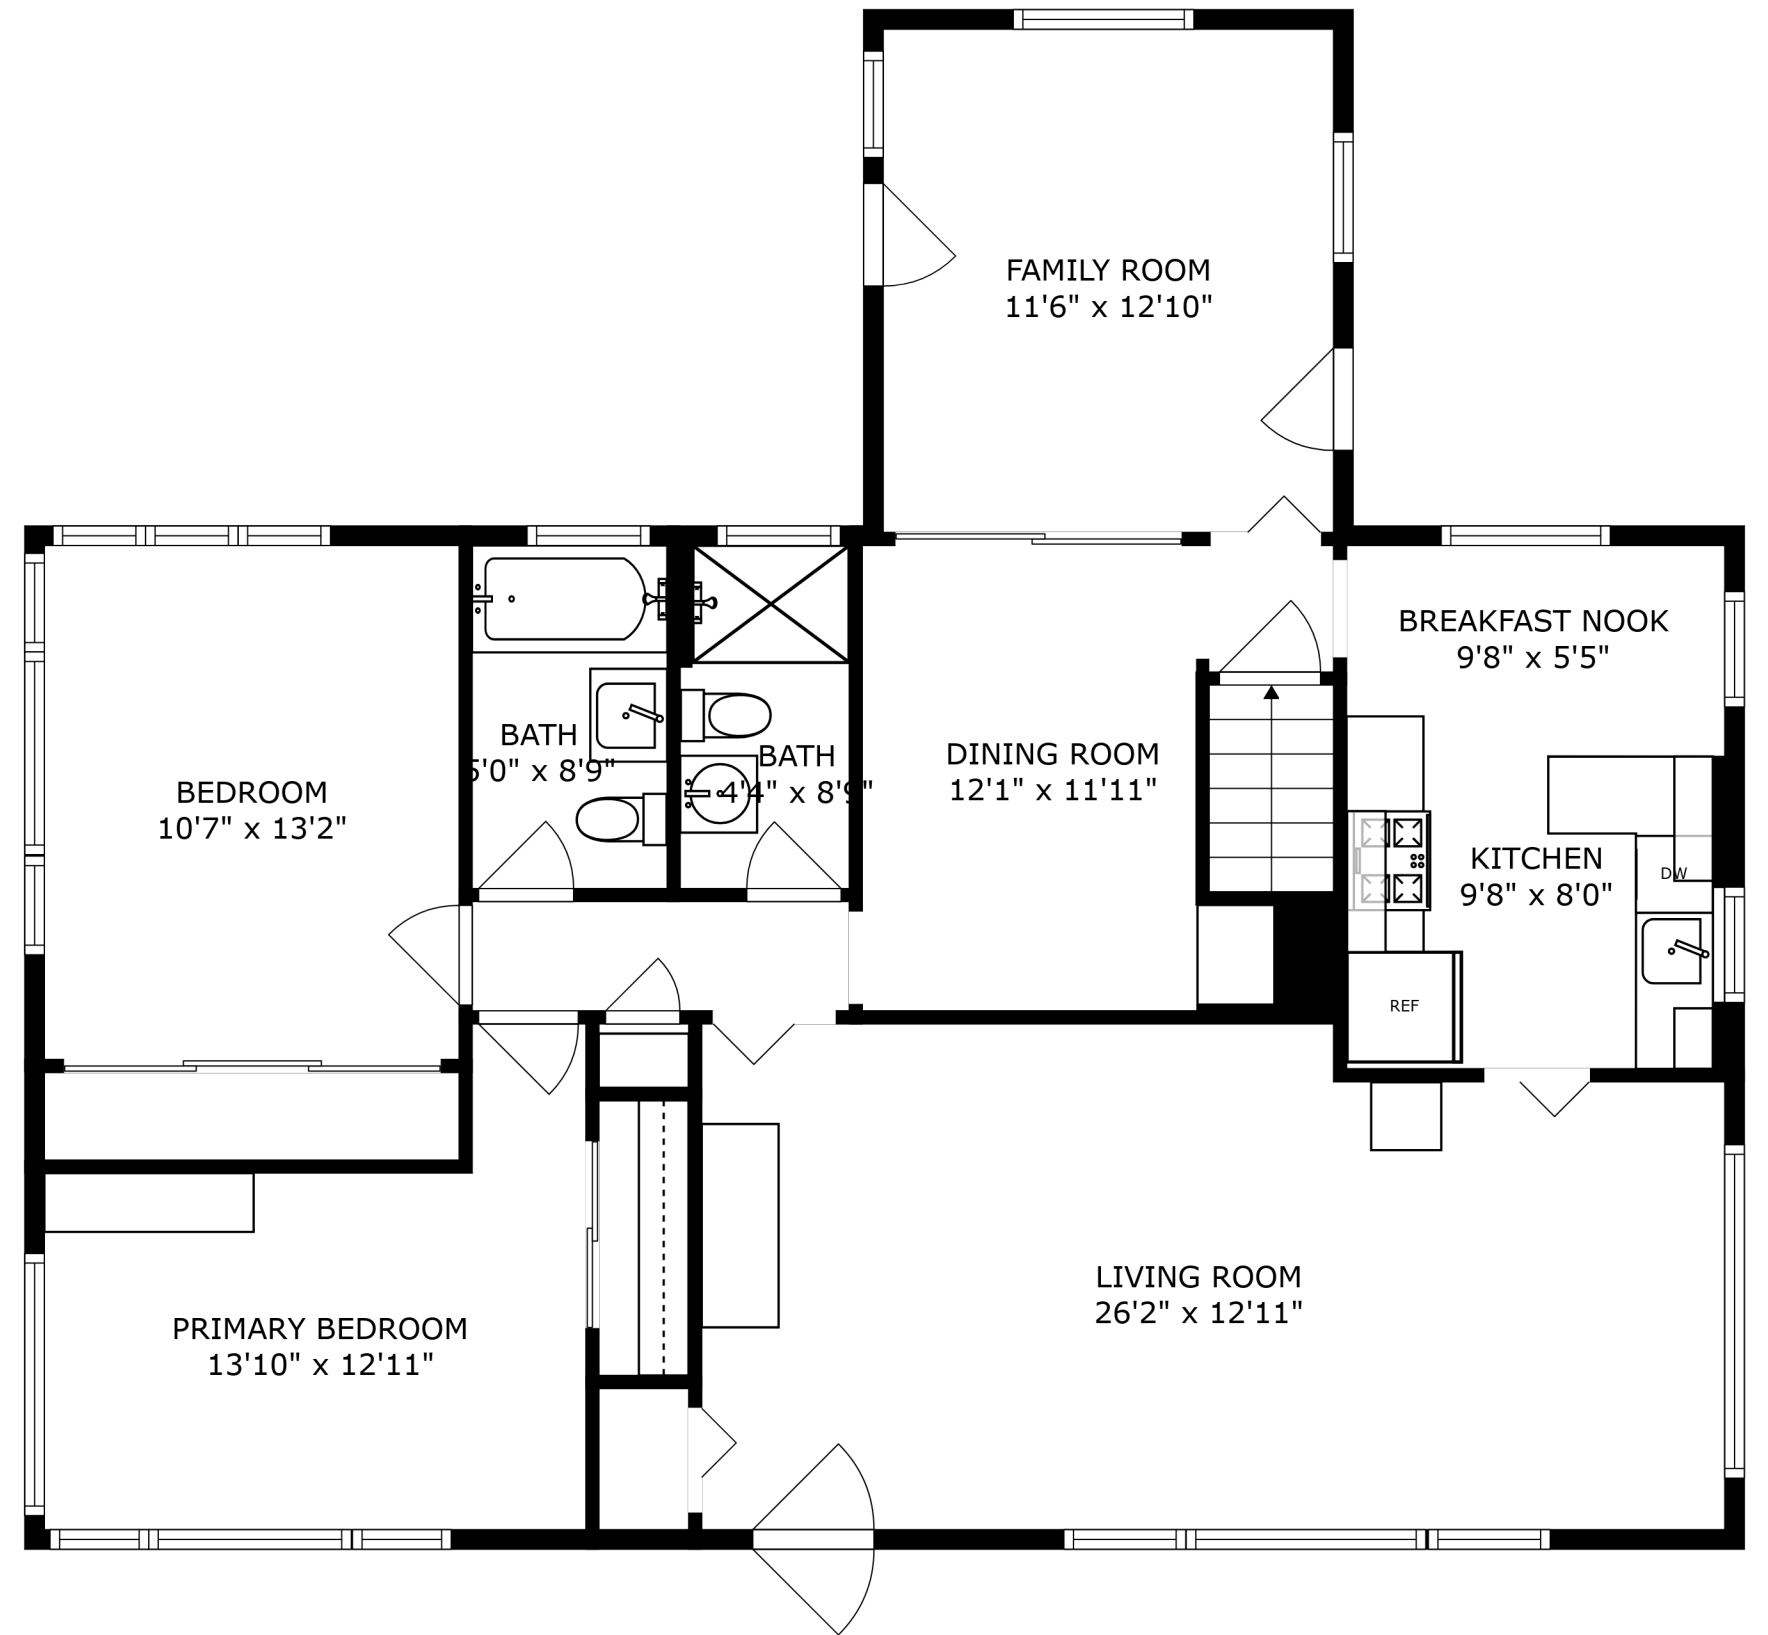

FLOOR 1

FLOOR 2

SIZES AND DIMENSIONS ARE APPROXIMATE, ACTUAL MAY VARY.

SIZES AND DIMENSIONS ARE APPROXIMATE, ACTUAL MAY VARY.

UNFINISHED BASEMENT

ROOM
20'10" x 15'4"

UTILITY
9'10" x 23'8"

SIZES AND DIMENSIONS ARE APPROXIMATE, ACTUAL MAY VARY.