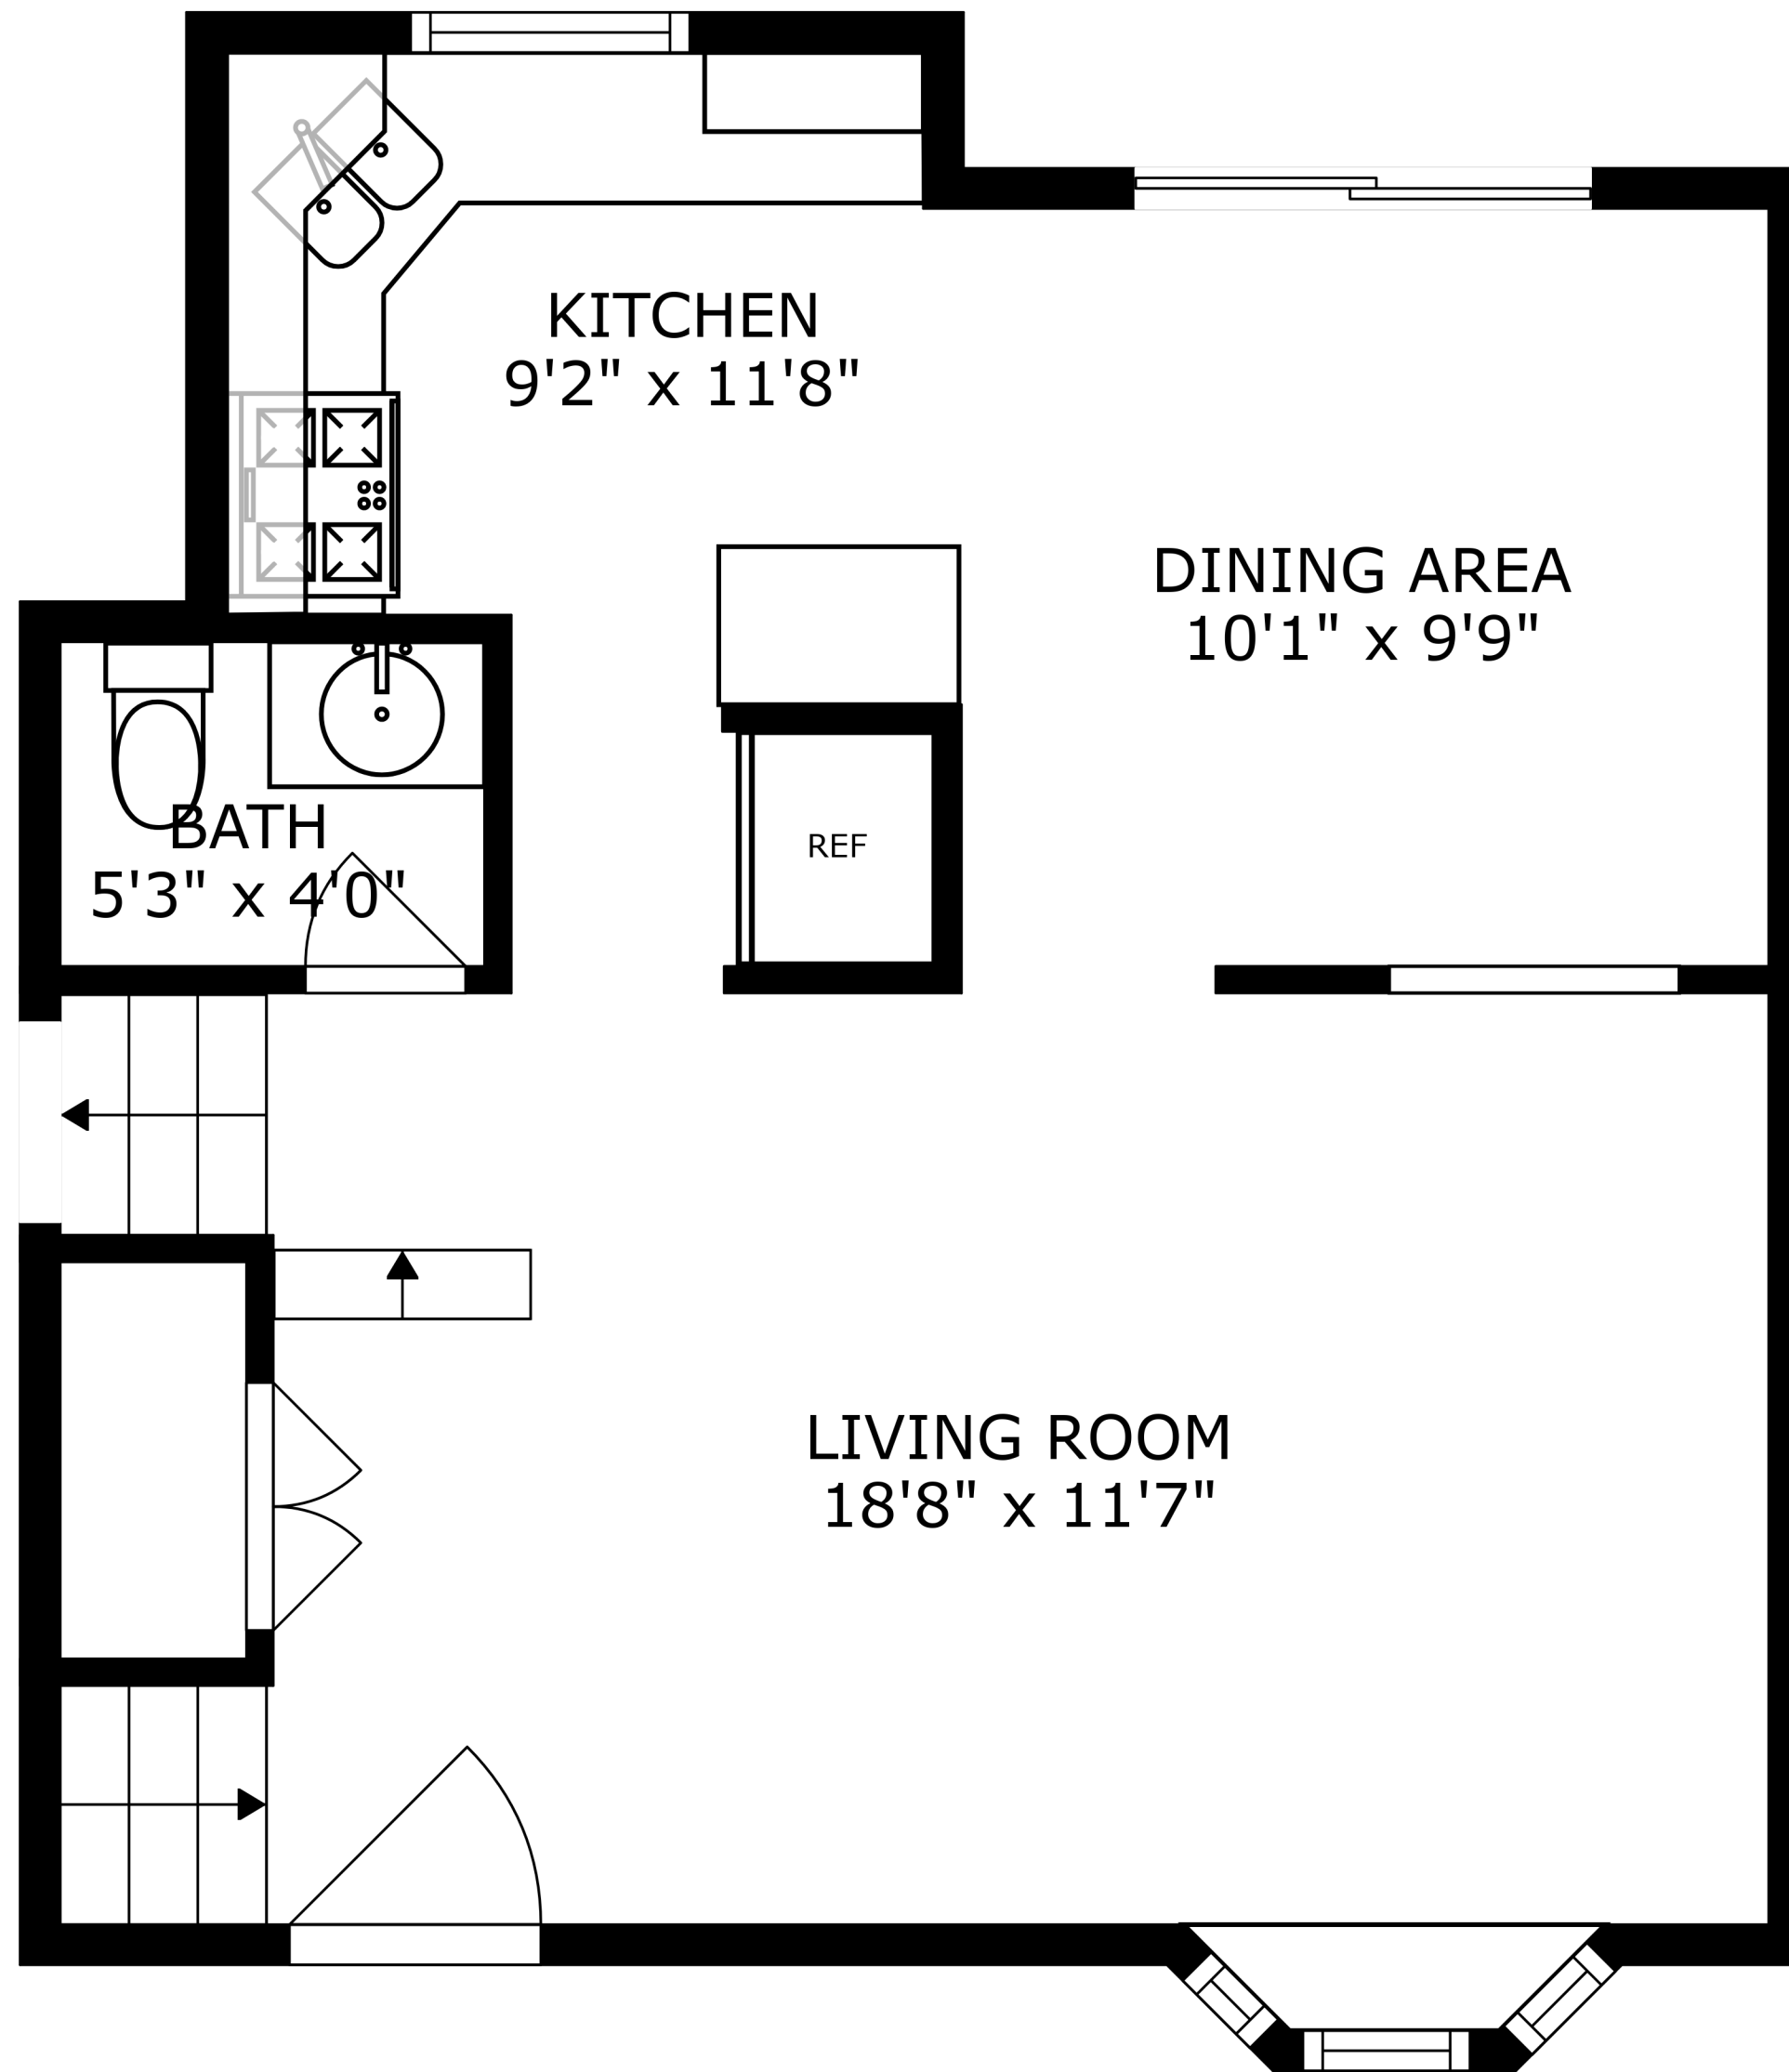

FLOOR 2

FLOOR 3

FLOOR 1

SIZES AND DIMENSIONS ARE APPROXIMATE, ACTUAL MAY VARY.

SIZES AND DIMENSIONS ARE APPROXIMATE, ACTUAL MAY VARY.

SIZES AND DIMENSIONS ARE APPROXIMATE, ACTUAL MAY VARY.

GARAGE  
20'1" x 23'5"

MUD ROOM  
9'9" x 6'8"

UTILITY & LAUNDRY  
13'1" x 9'0"

FAMILY ROOM  
23'2" x 13'2"

SIZES AND DIMENSIONS ARE APPROXIMATE, ACTUAL MAY VARY.