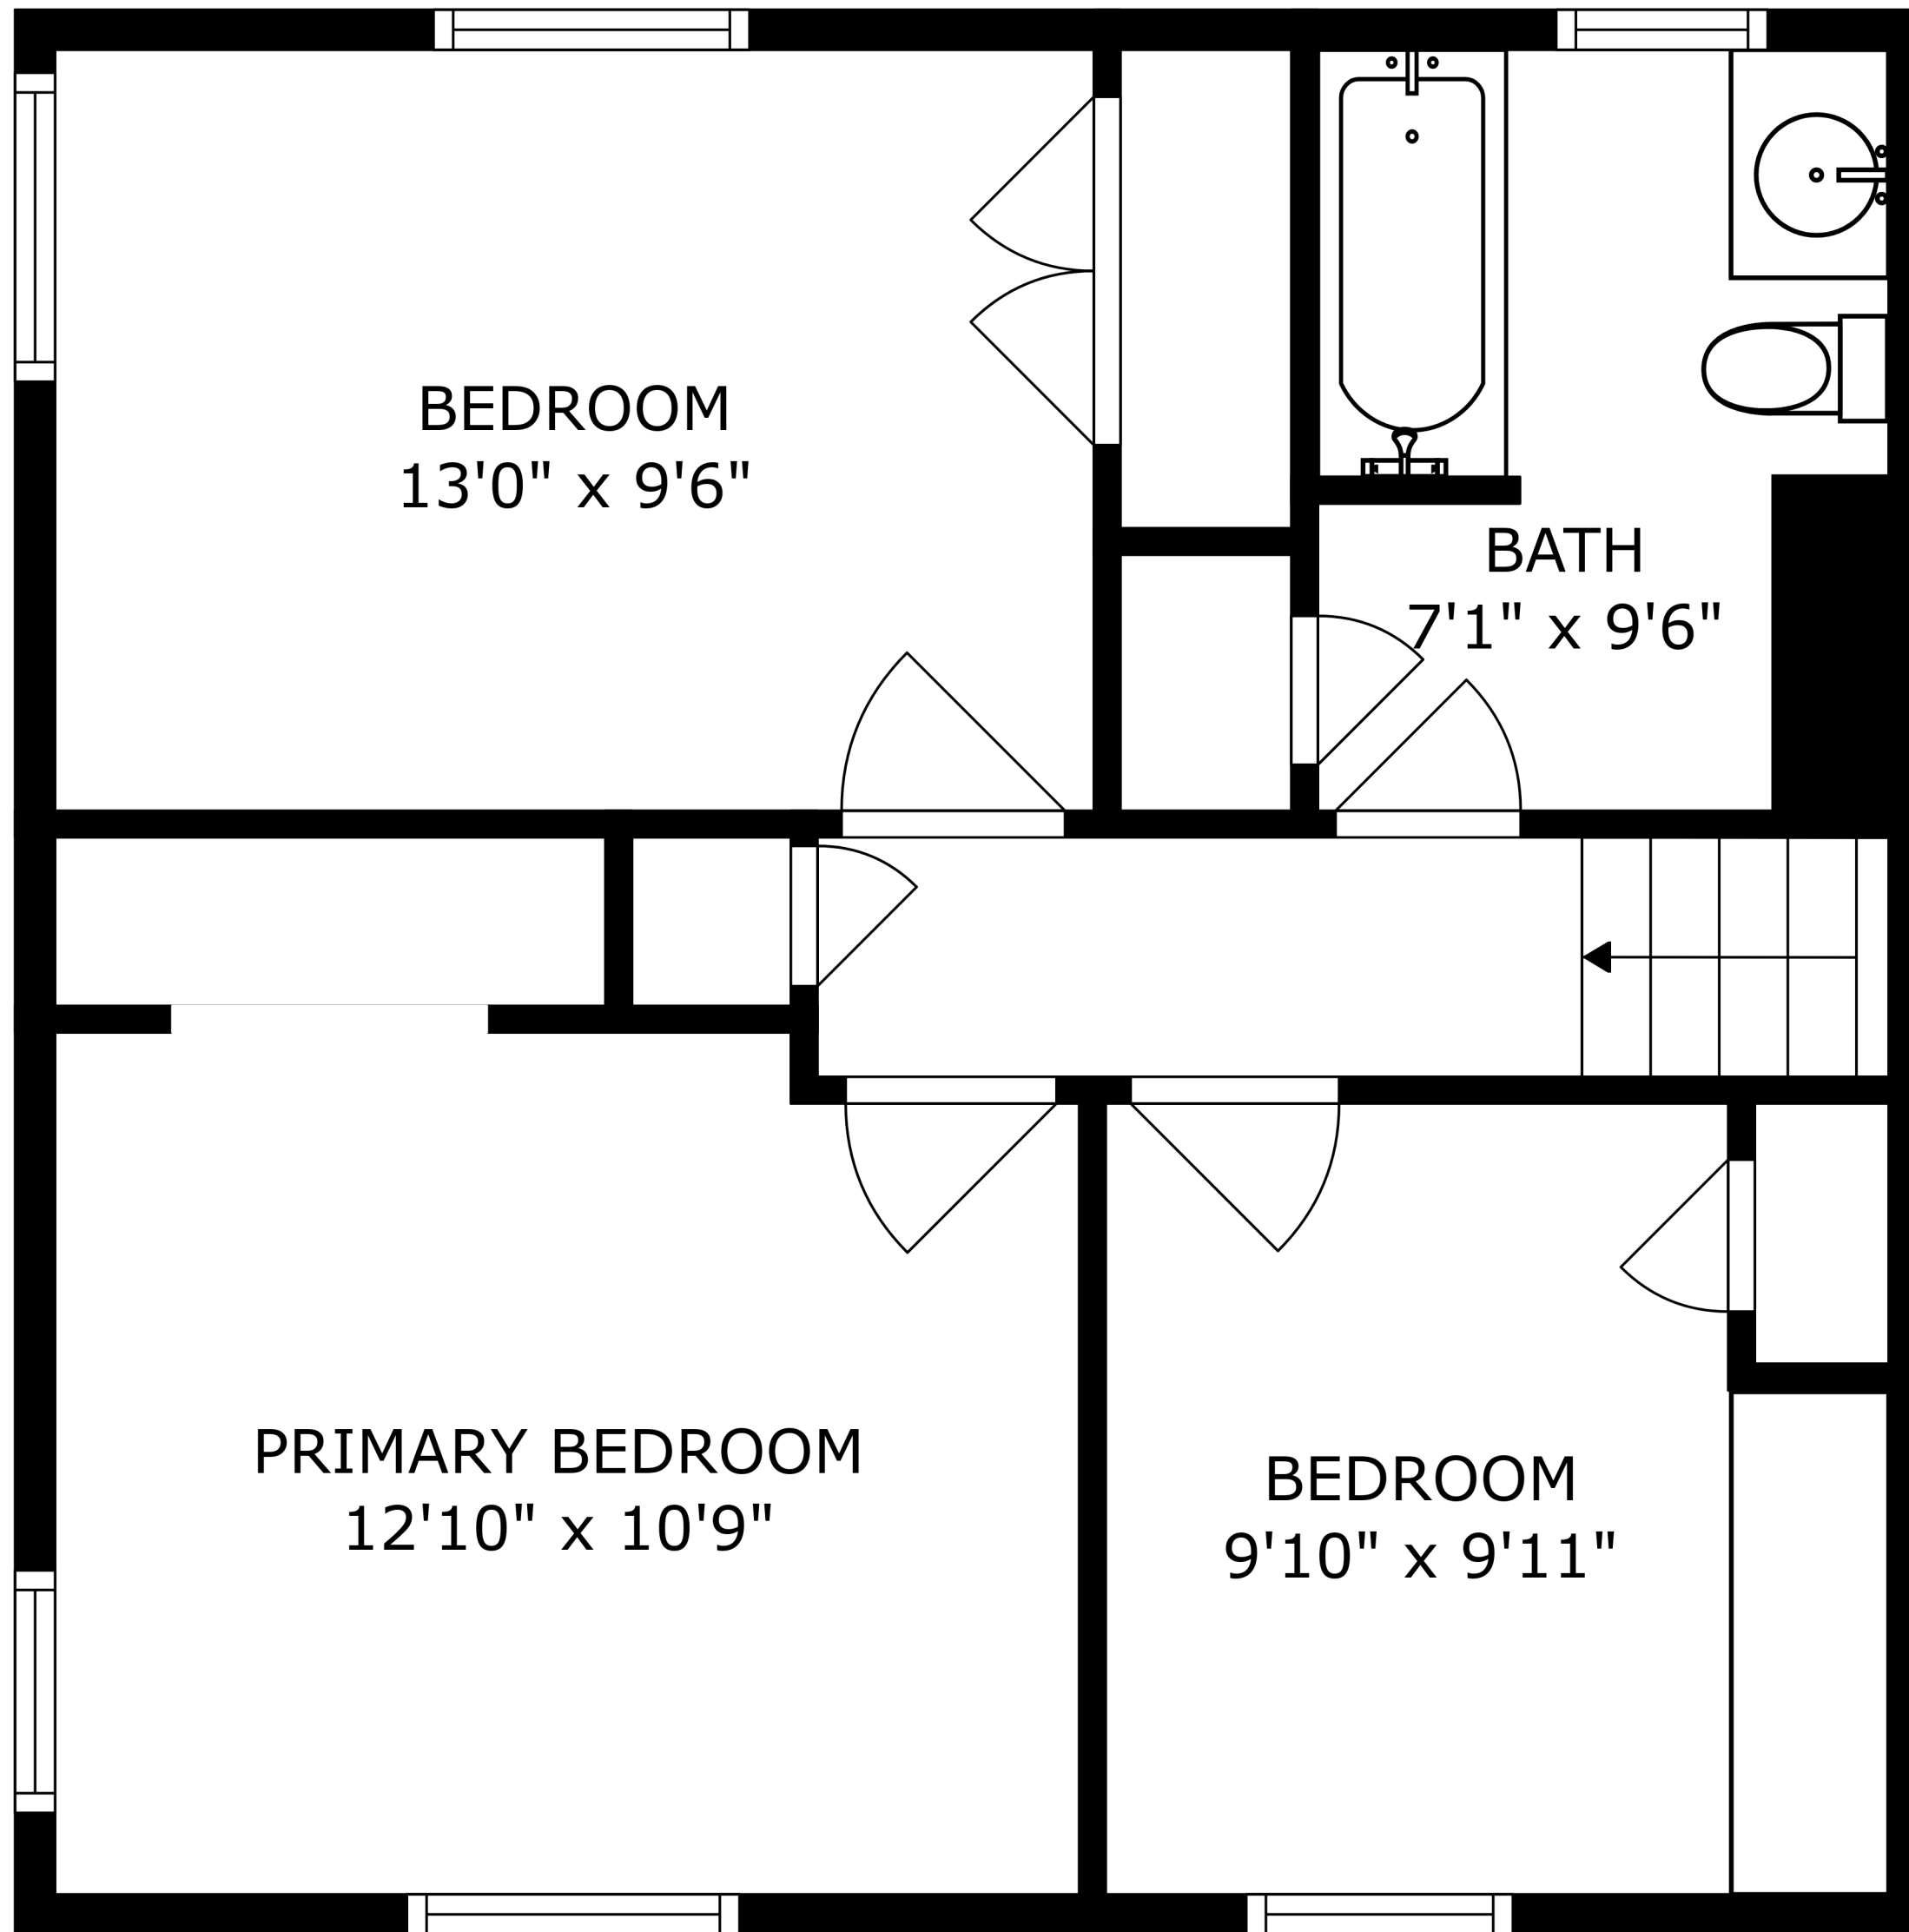

FLOOR 2

FLOOR 3

FLOOR 1

SIZES AND DIMENSIONS ARE APPROXIMATE, ACTUAL MAY VARY.

SIZES AND DIMENSIONS ARE APPROXIMATE, ACTUAL MAY VARY.

SIZES AND DIMENSIONS ARE APPROXIMATE, ACTUAL MAY VARY.

GARAGE  
20'1" x 23'5"

MUD ROOM  
9'9" x 6'8"

UTILITY & LAUNDRY  
13'1" x 9'0"

FAMILY ROOM  
23'2" x 13'2"

SIZES AND DIMENSIONS ARE APPROXIMATE, ACTUAL MAY VARY.