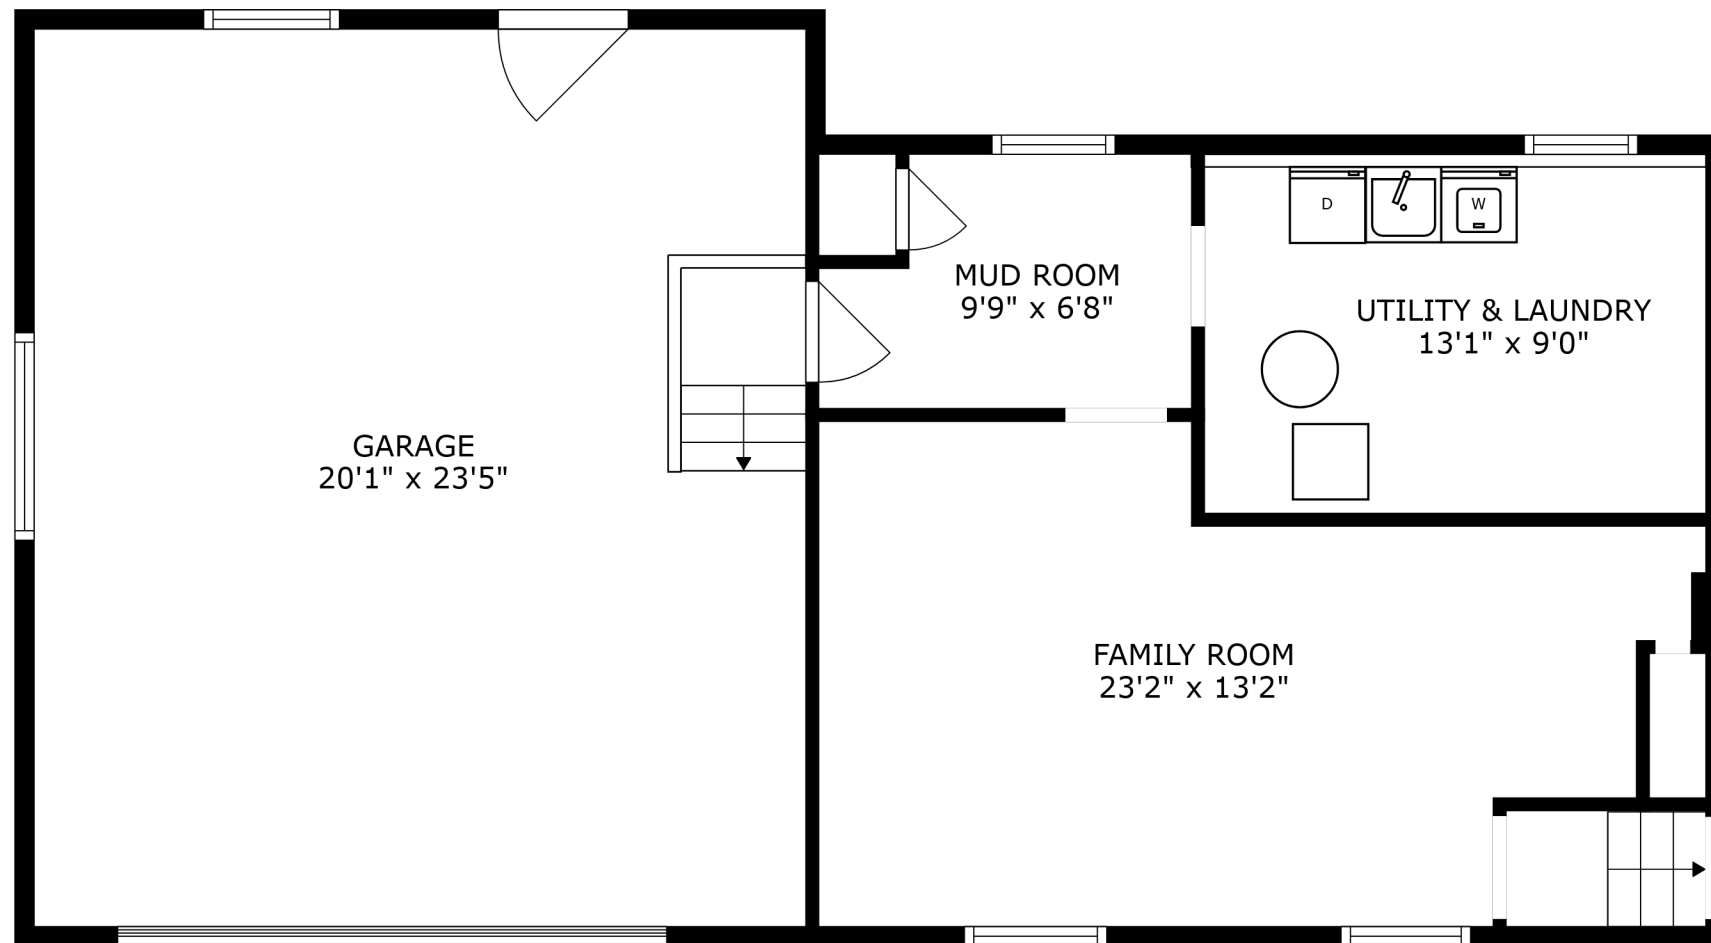

FLOOR 2

FLOOR 3

FLOOR 1

SIZES AND DIMENSIONS ARE APPROXIMATE, ACTUAL MAY VARY.

SIZES AND DIMENSIONS ARE APPROXIMATE, ACTUAL MAY VARY.

SIZES AND DIMENSIONS ARE APPROXIMATE, ACTUAL MAY VARY.

GARAGE  
20'1" x 23'5"

MUD ROOM  
9'9" x 6'8"

UTILITY & LAUNDRY  
13'1" x 9'0"

FAMILY ROOM  
23'2" x 13'2"

SIZES AND DIMENSIONS ARE APPROXIMATE, ACTUAL MAY VARY.