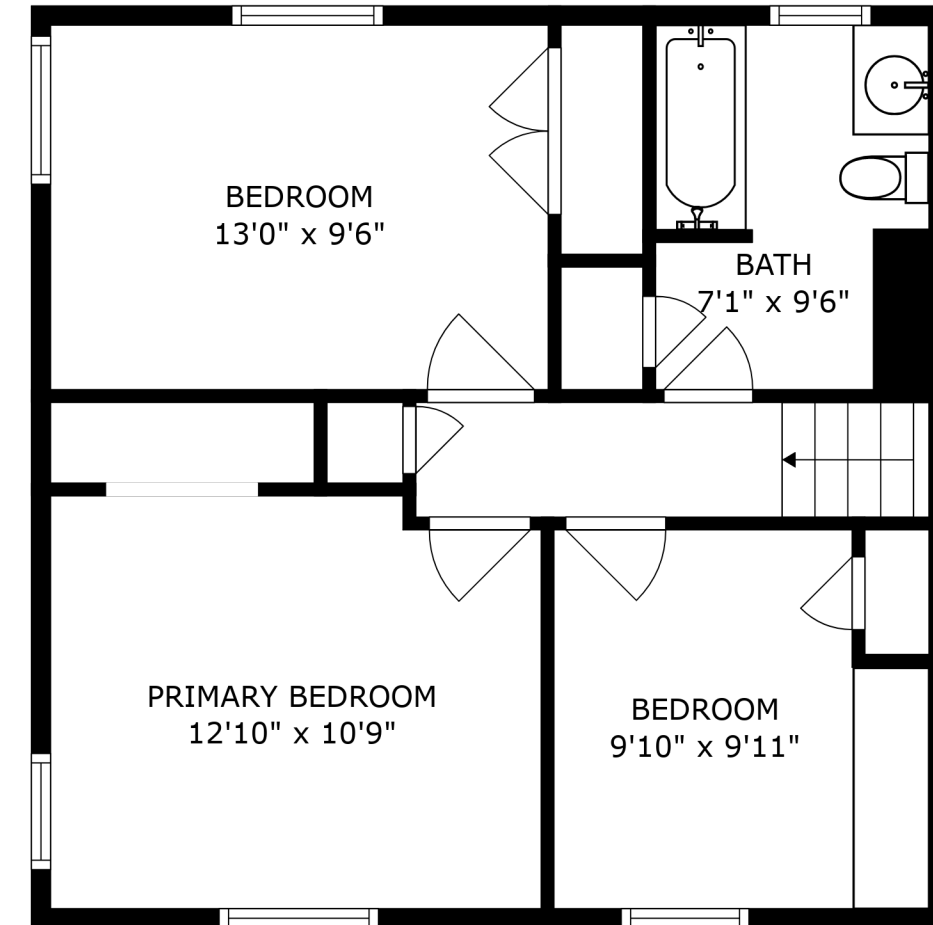

FLOOR 2

FLOOR 3

FLOOR 1

SIZES AND DIMENSIONS ARE APPROXIMATE, ACTUAL MAY VARY.

SIZES AND DIMENSIONS ARE APPROXIMATE, ACTUAL MAY VARY.

SIZES AND DIMENSIONS ARE APPROXIMATE, ACTUAL MAY VARY.

GARAGE  
20'1" x 23'5"

MUD ROOM  
9'9" x 6'8"

UTILITY & LAUNDRY  
13'1" x 9'0"

FAMILY ROOM  
23'2" x 13'2"

SIZES AND DIMENSIONS ARE APPROXIMATE, ACTUAL MAY VARY.