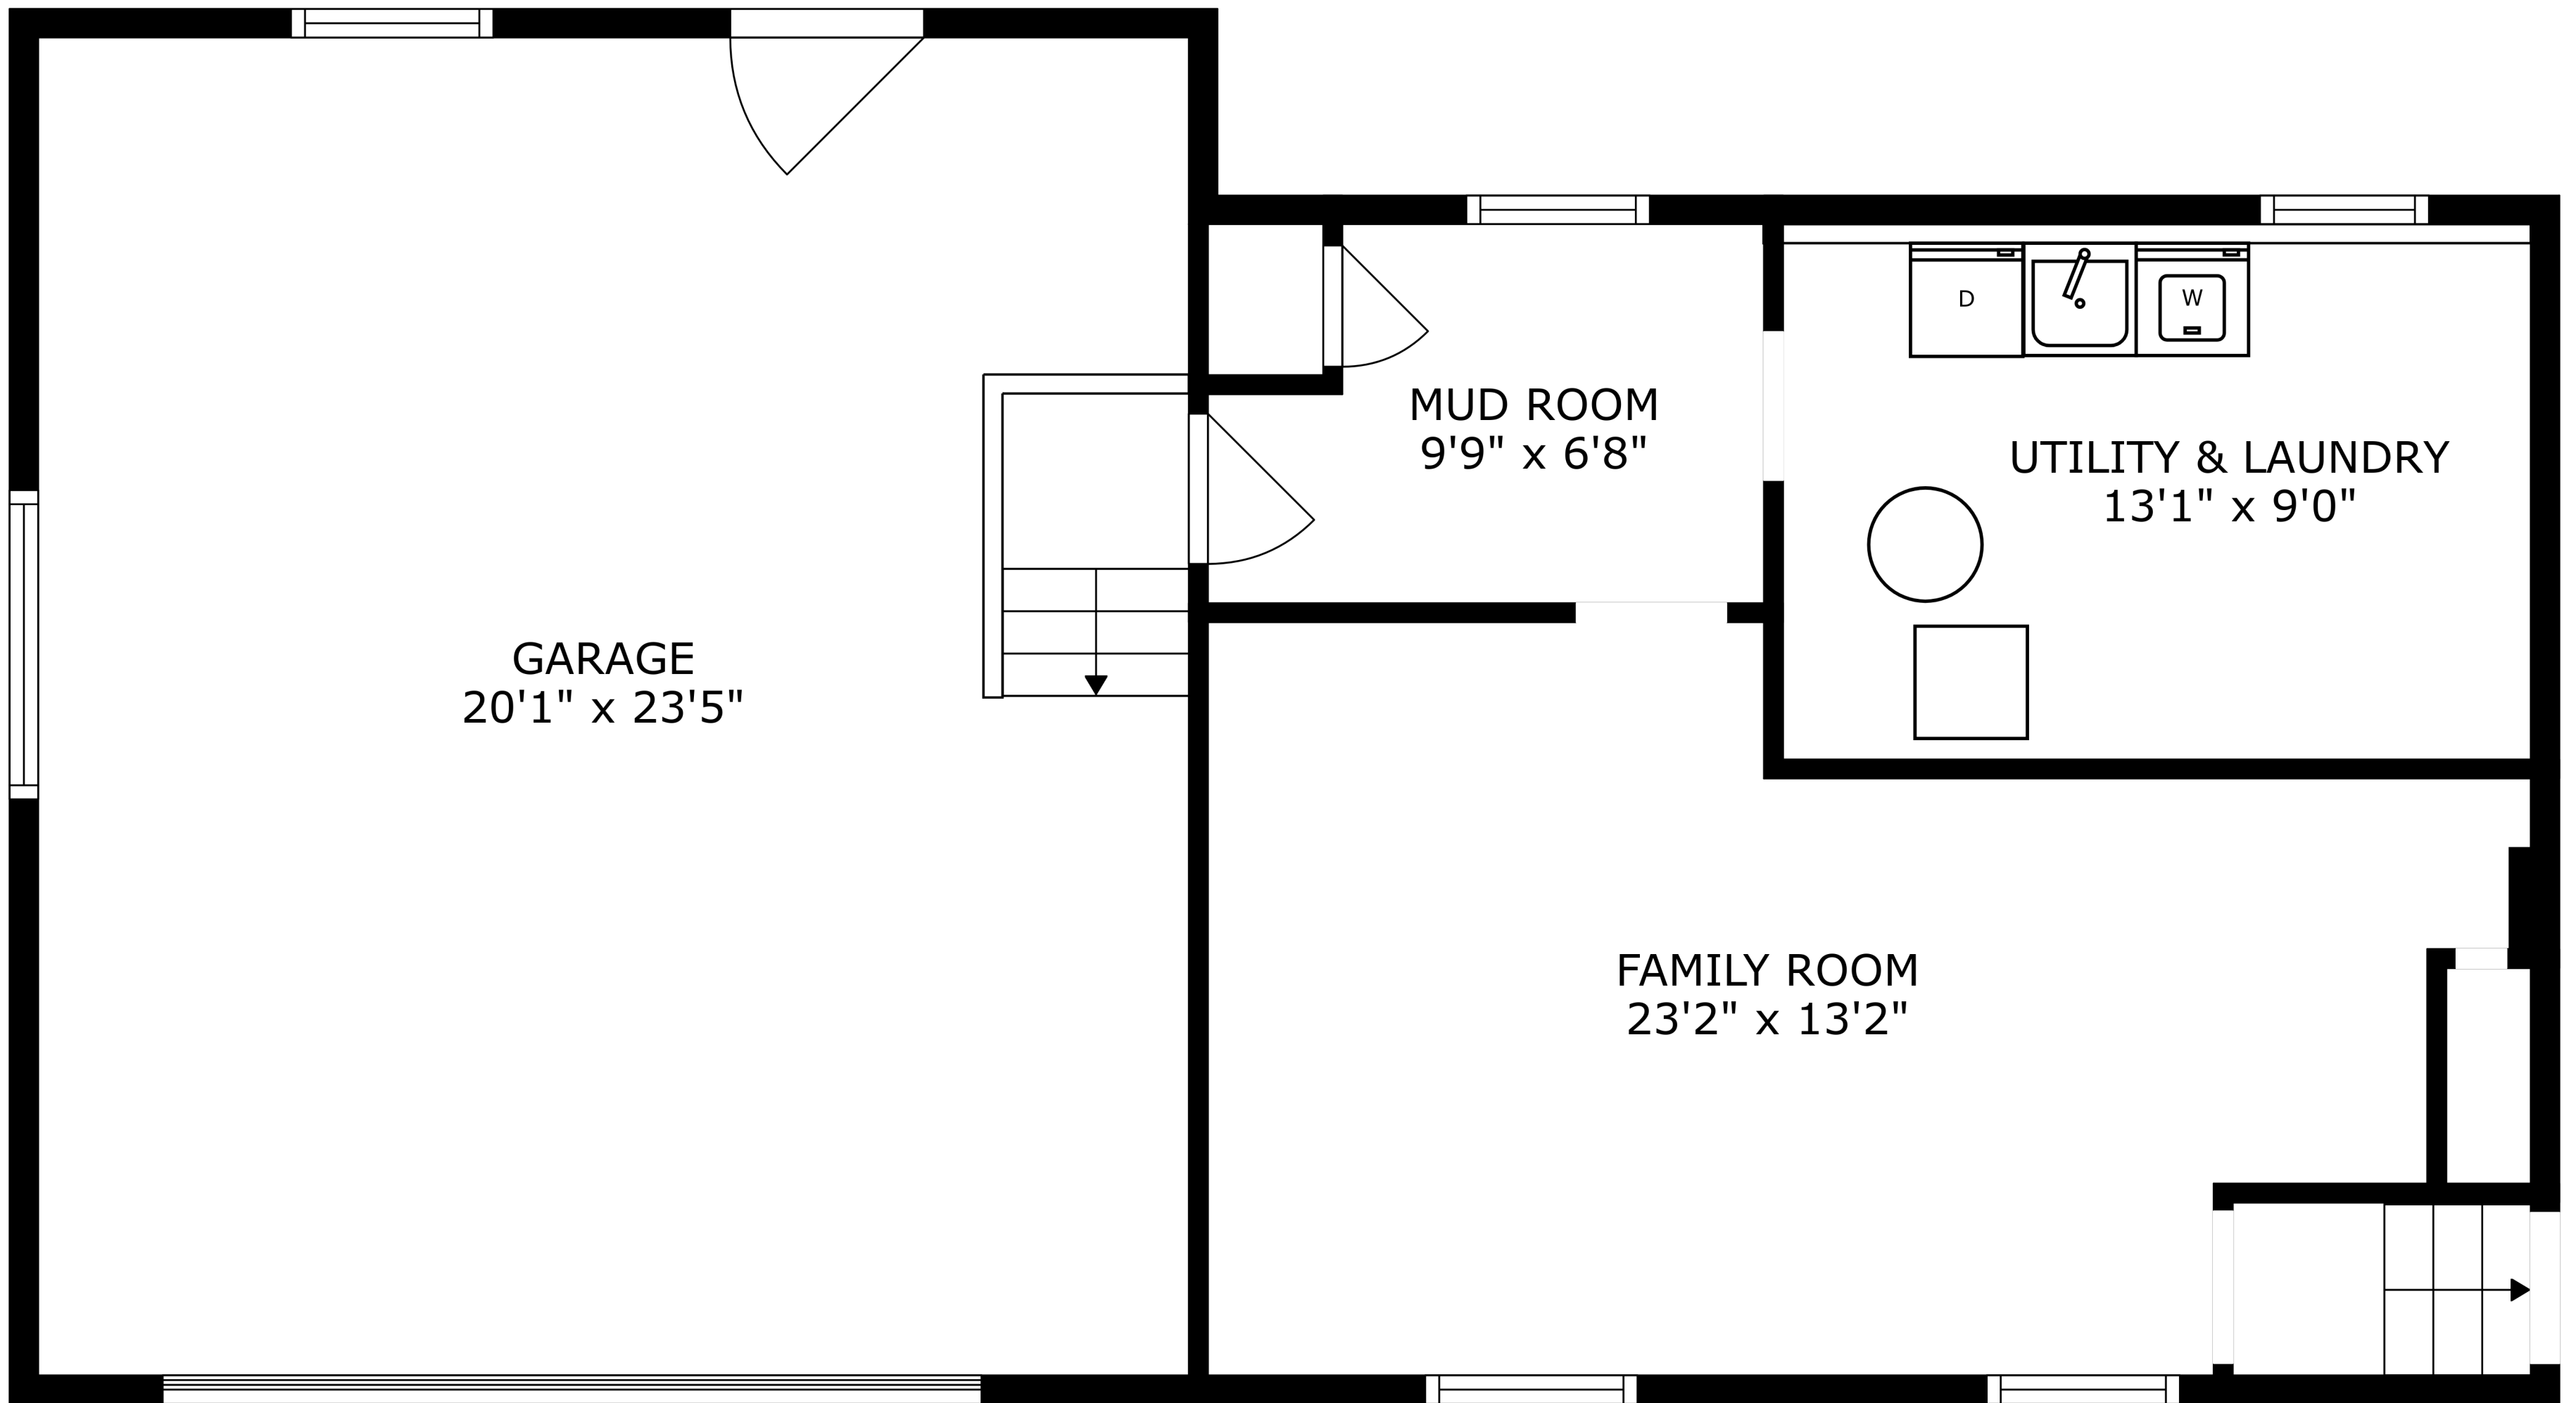

FLOOR 2

FLOOR 3

FLOOR 1

SIZES AND DIMENSIONS ARE APPROXIMATE, ACTUAL MAY VARY.

SIZES AND DIMENSIONS ARE APPROXIMATE, ACTUAL MAY VARY.

SIZES AND DIMENSIONS ARE APPROXIMATE, ACTUAL MAY VARY.

GARAGE  
20'1" x 23'5"

MUD ROOM  
9'9" x 6'8"

UTILITY & LAUNDRY  
13'1" x 9'0"

FAMILY ROOM  
23'2" x 13'2"

SIZES AND DIMENSIONS ARE APPROXIMATE, ACTUAL MAY VARY.