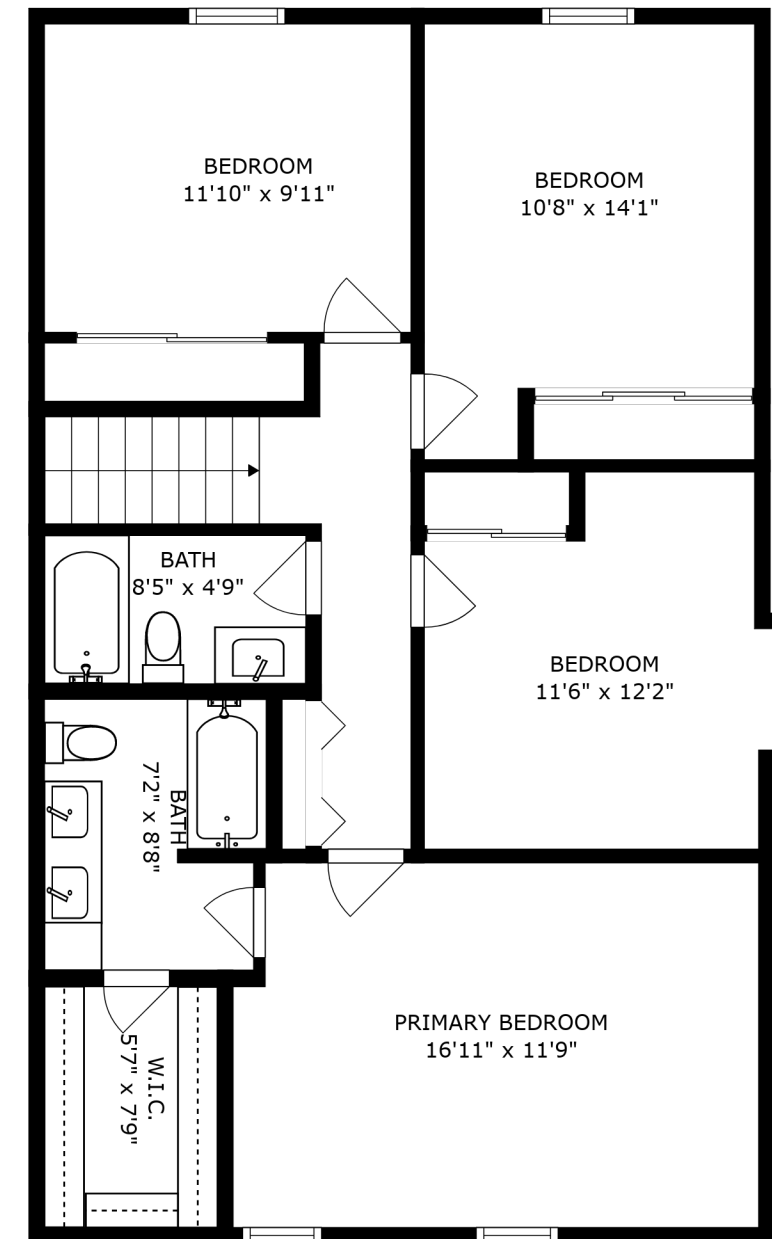

FLOOR 2

FLOOR 3

FLOOR 1

SIZES AND DIMENSIONS ARE APPROXIMATE, ACTUAL MAY VARY.

SIZES AND DIMENSIONS ARE APPROXIMATE, ACTUAL MAY VARY.

SIZES AND DIMENSIONS ARE APPROXIMATE, ACTUAL MAY VARY.

RECREATION ROOM
19'4" x 20'5"

DEEP CRAWL SPACE STORAGE
28'5" x 17'6"