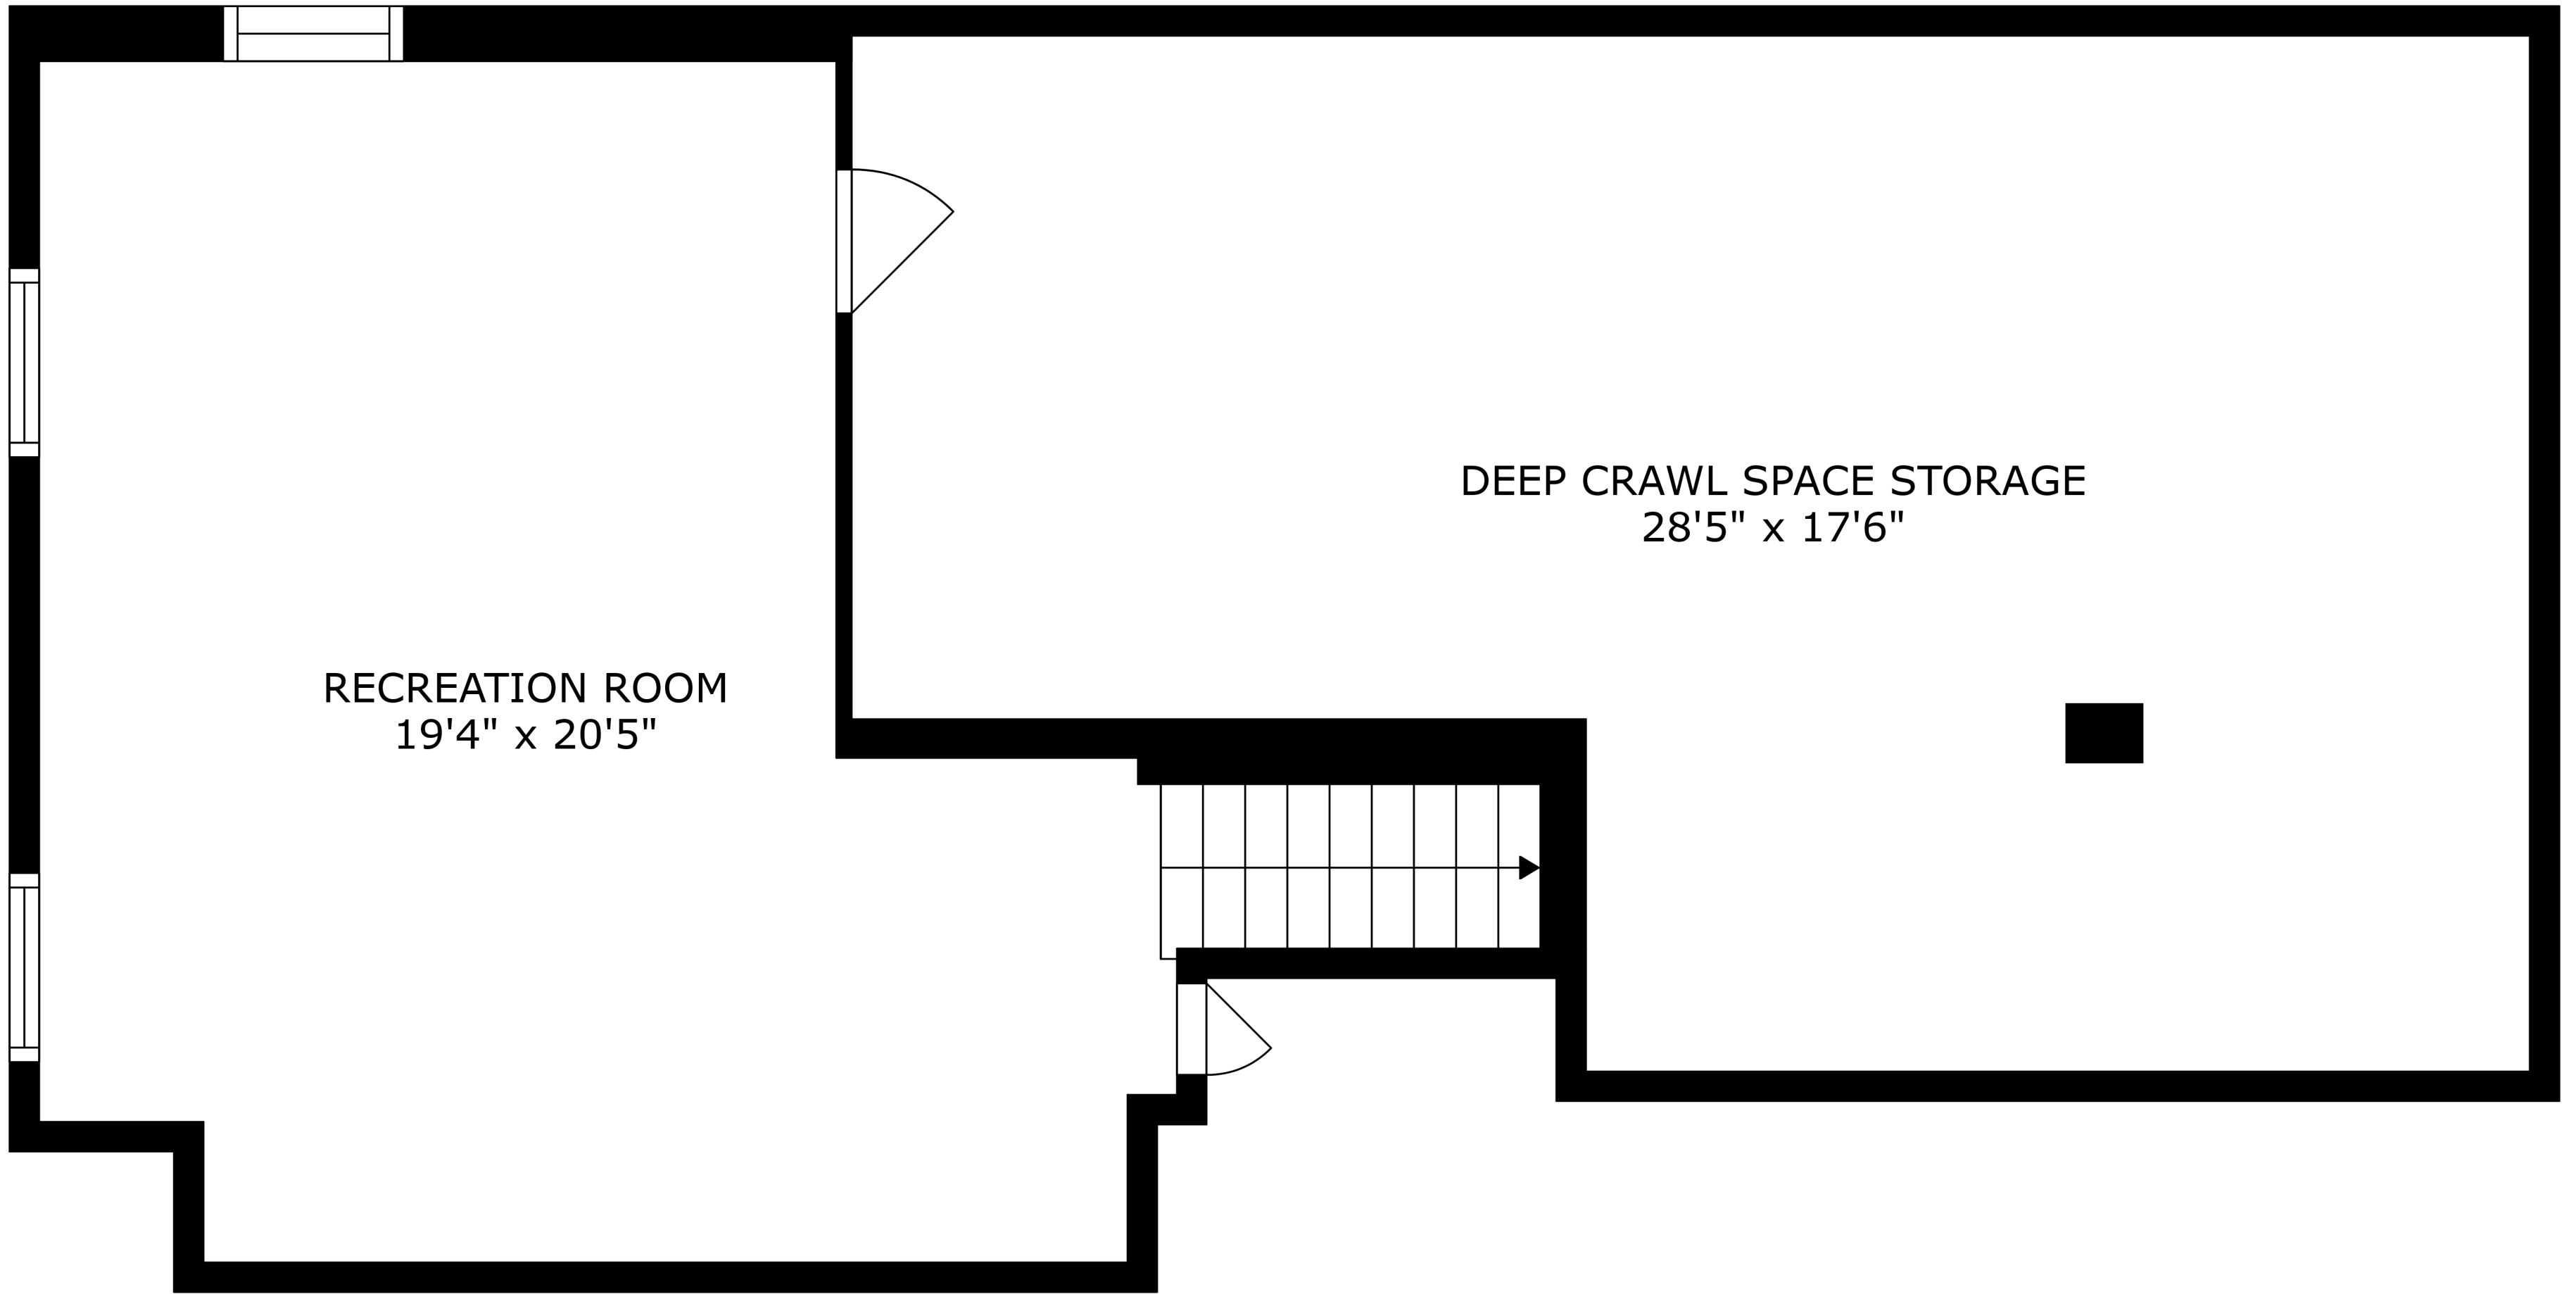

FLOOR 2

FLOOR 3

FLOOR 1

SIZES AND DIMENSIONS ARE APPROXIMATE, ACTUAL MAY VARY.

SIZES AND DIMENSIONS ARE APPROXIMATE, ACTUAL MAY VARY.

SIZES AND DIMENSIONS ARE APPROXIMATE, ACTUAL MAY VARY.

RECREATION ROOM
19'4" x 20'5"

DEEP CRAWL SPACE STORAGE
28'5" x 17'6"