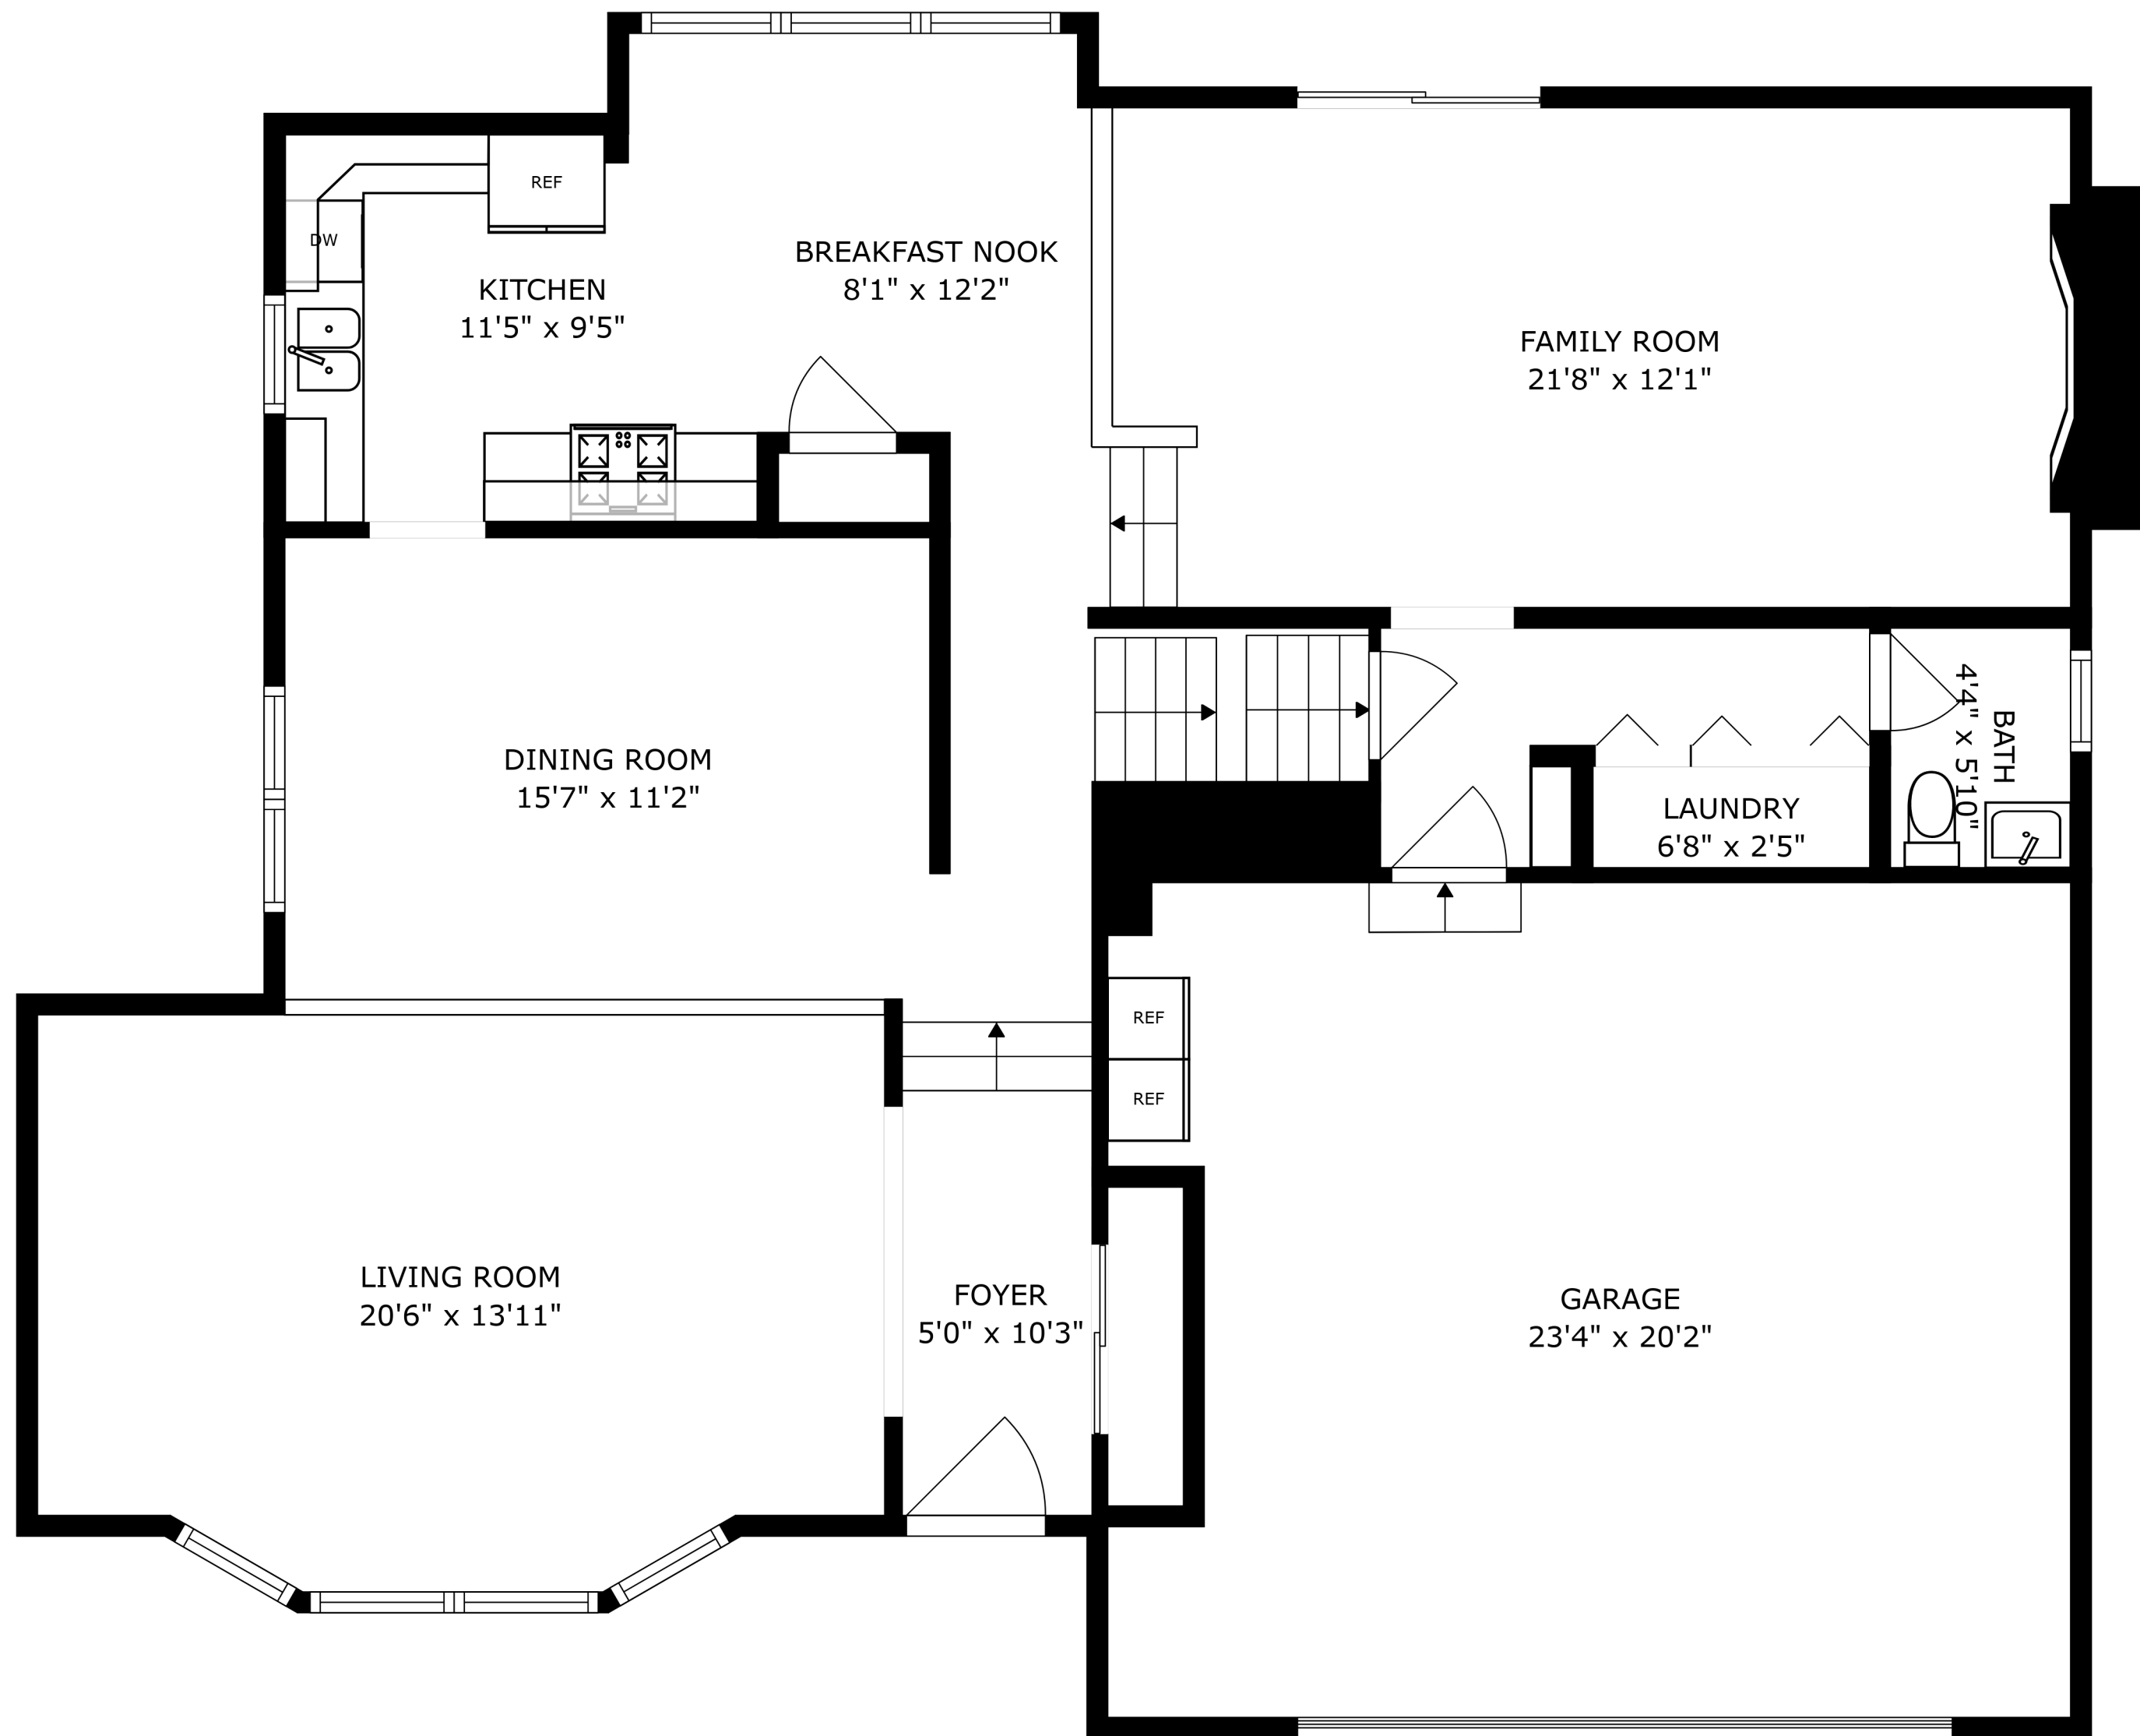

FLOOR 2

FLOOR 3

FLOOR 1

SIZES AND DIMENSIONS ARE APPROXIMATE, ACTUAL MAY VARY.

SIZES AND DIMENSIONS ARE APPROXIMATE, ACTUAL MAY VARY.

SIZES AND DIMENSIONS ARE APPROXIMATE, ACTUAL MAY VARY.

RECREATION ROOM
19'4" x 20'5"

DEEP CRAWL SPACE STORAGE
28'5" x 17'6"