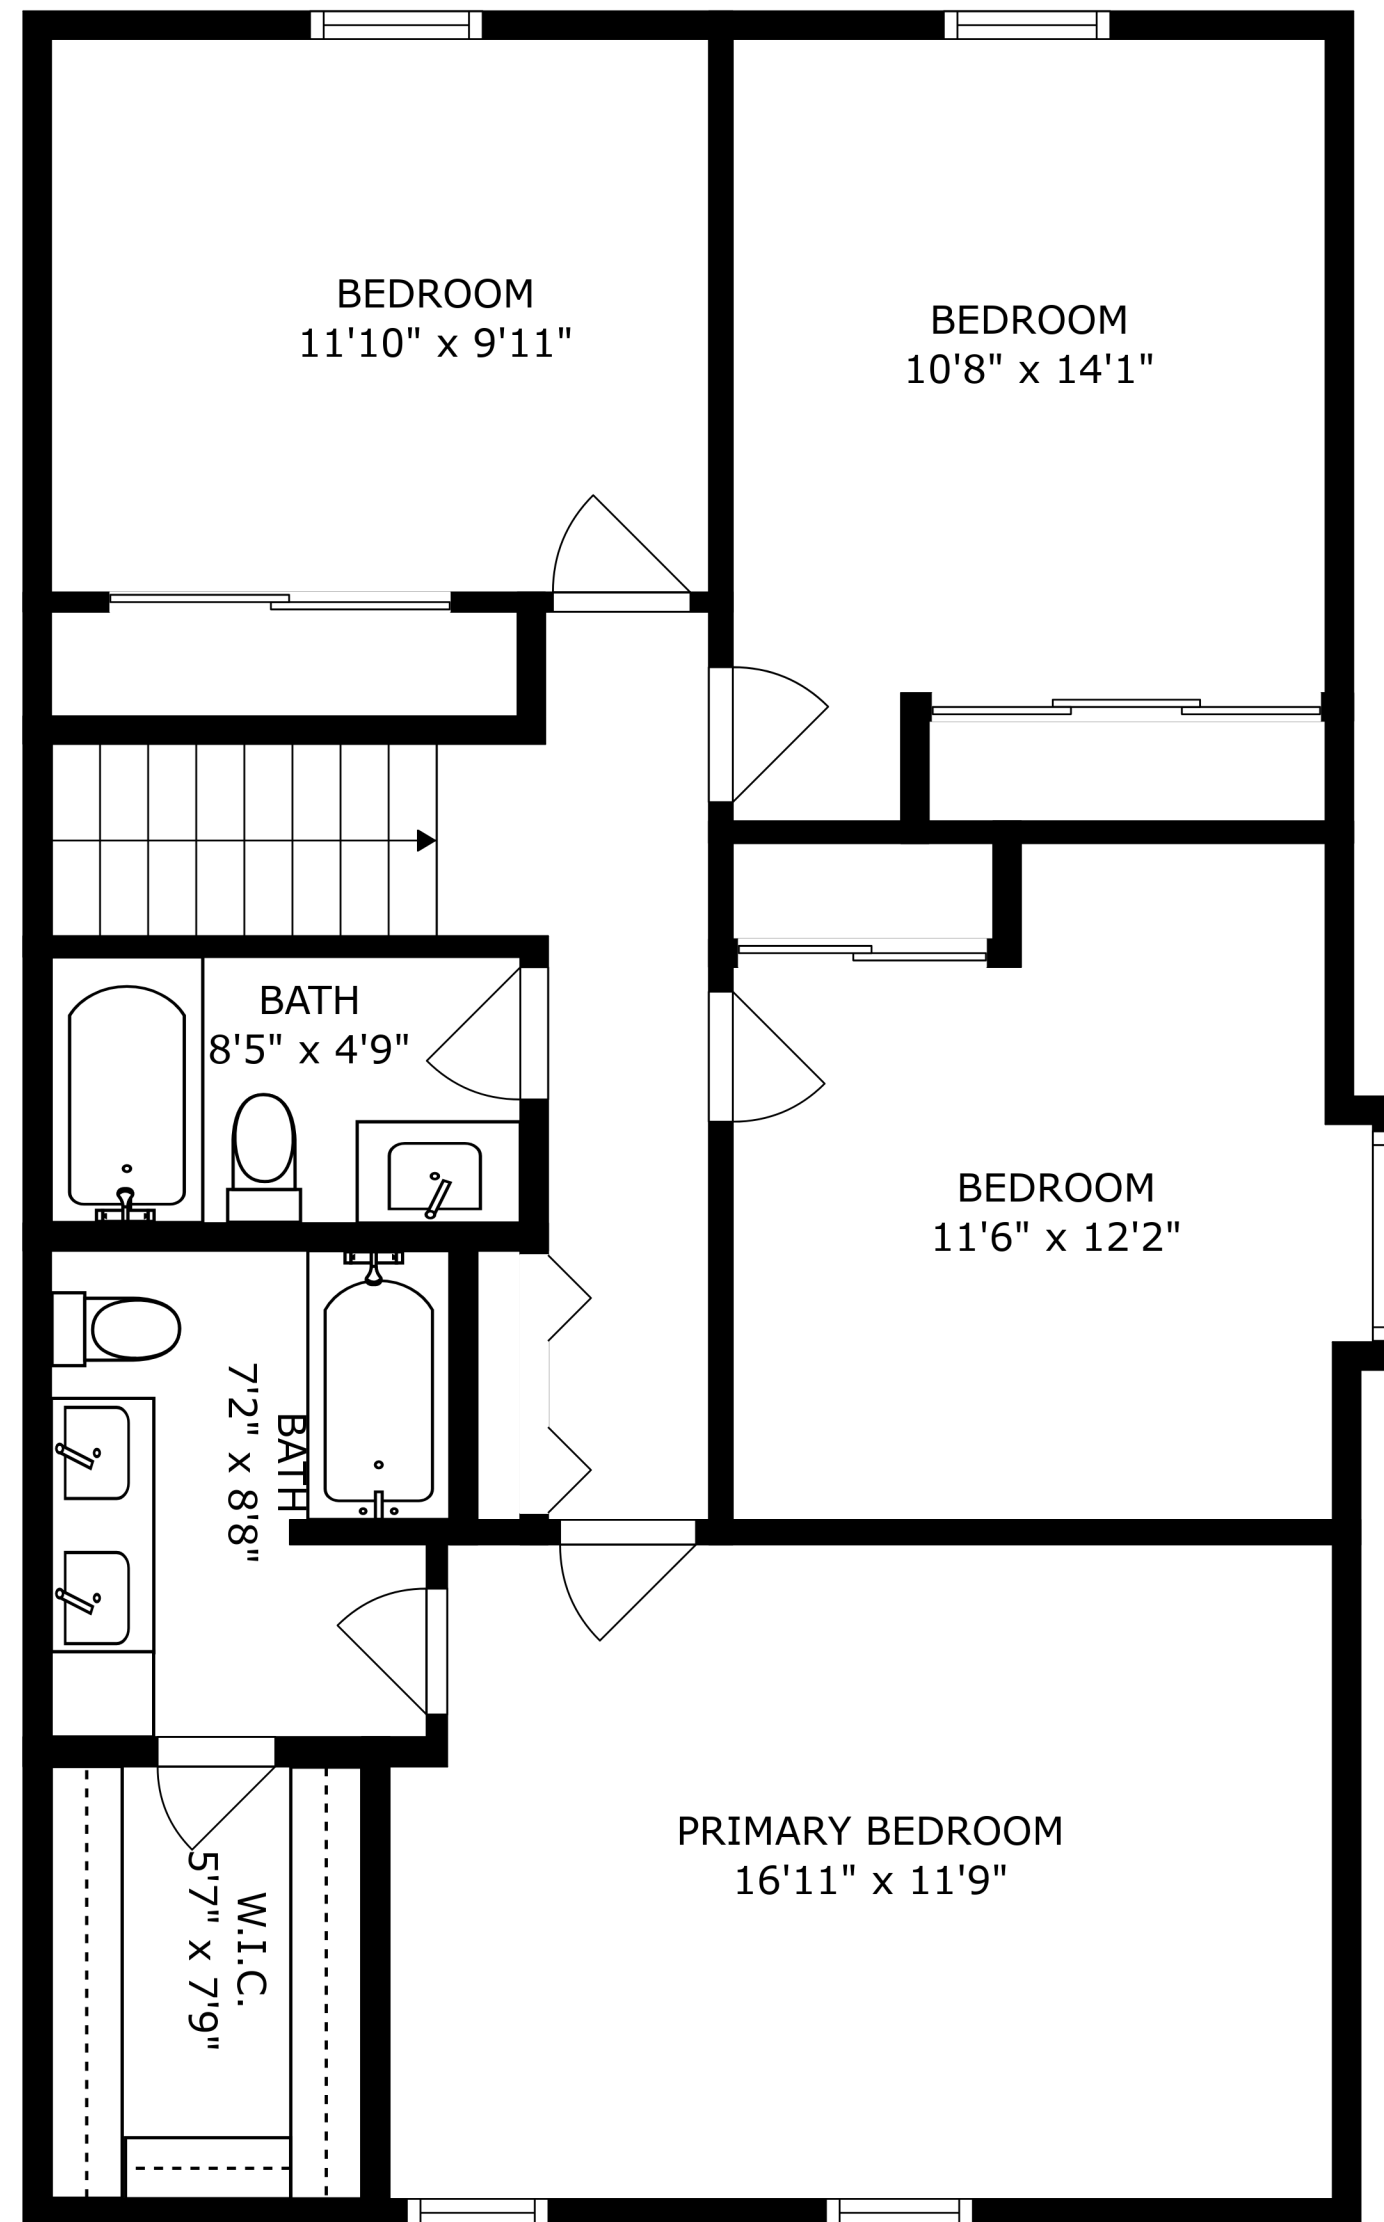

FLOOR 2

FLOOR 3

FLOOR 1

SIZES AND DIMENSIONS ARE APPROXIMATE, ACTUAL MAY VARY.

SIZES AND DIMENSIONS ARE APPROXIMATE, ACTUAL MAY VARY.

SIZES AND DIMENSIONS ARE APPROXIMATE, ACTUAL MAY VARY.

RECREATION ROOM
19'4" x 20'5"

DEEP CRAWL SPACE STORAGE
28'5" x 17'6"