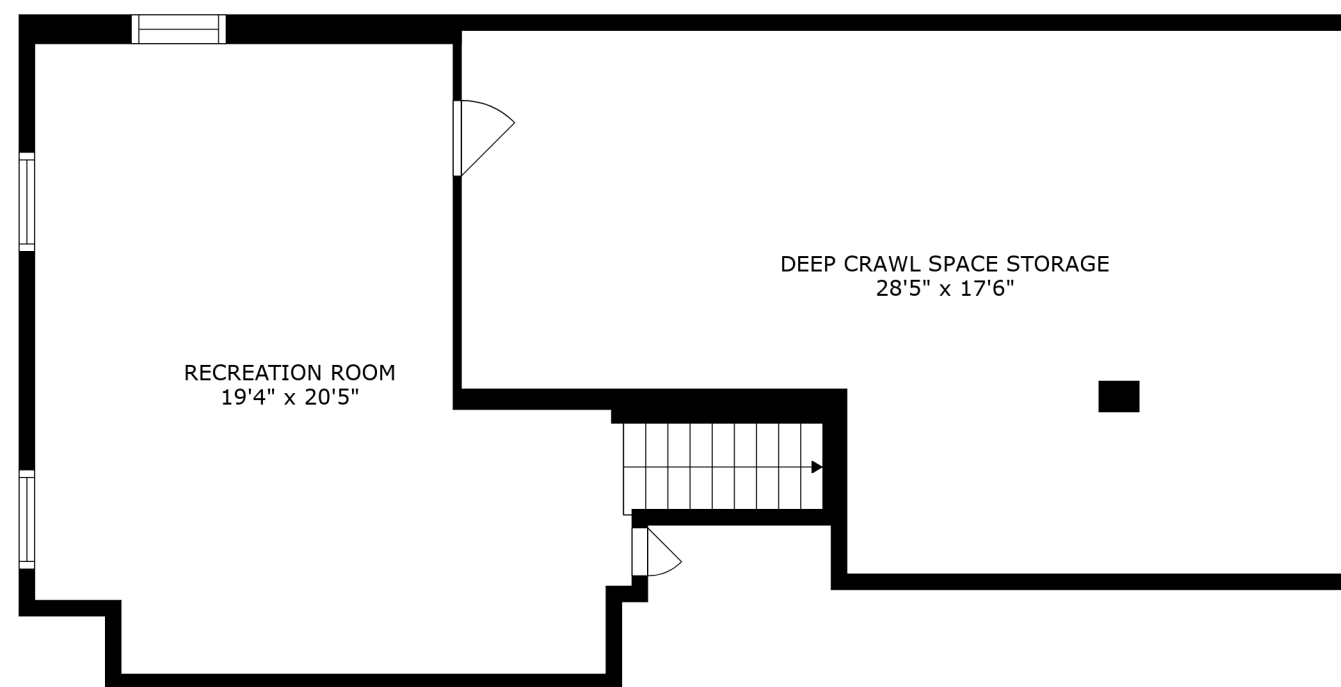

FLOOR 2

FLOOR 3

FLOOR 1

SIZES AND DIMENSIONS ARE APPROXIMATE, ACTUAL MAY VARY.

SIZES AND DIMENSIONS ARE APPROXIMATE, ACTUAL MAY VARY.

SIZES AND DIMENSIONS ARE APPROXIMATE, ACTUAL MAY VARY.

RECREATION ROOM
19'4" x 20'5"

DEEP CRAWL SPACE STORAGE
28'5" x 17'6"