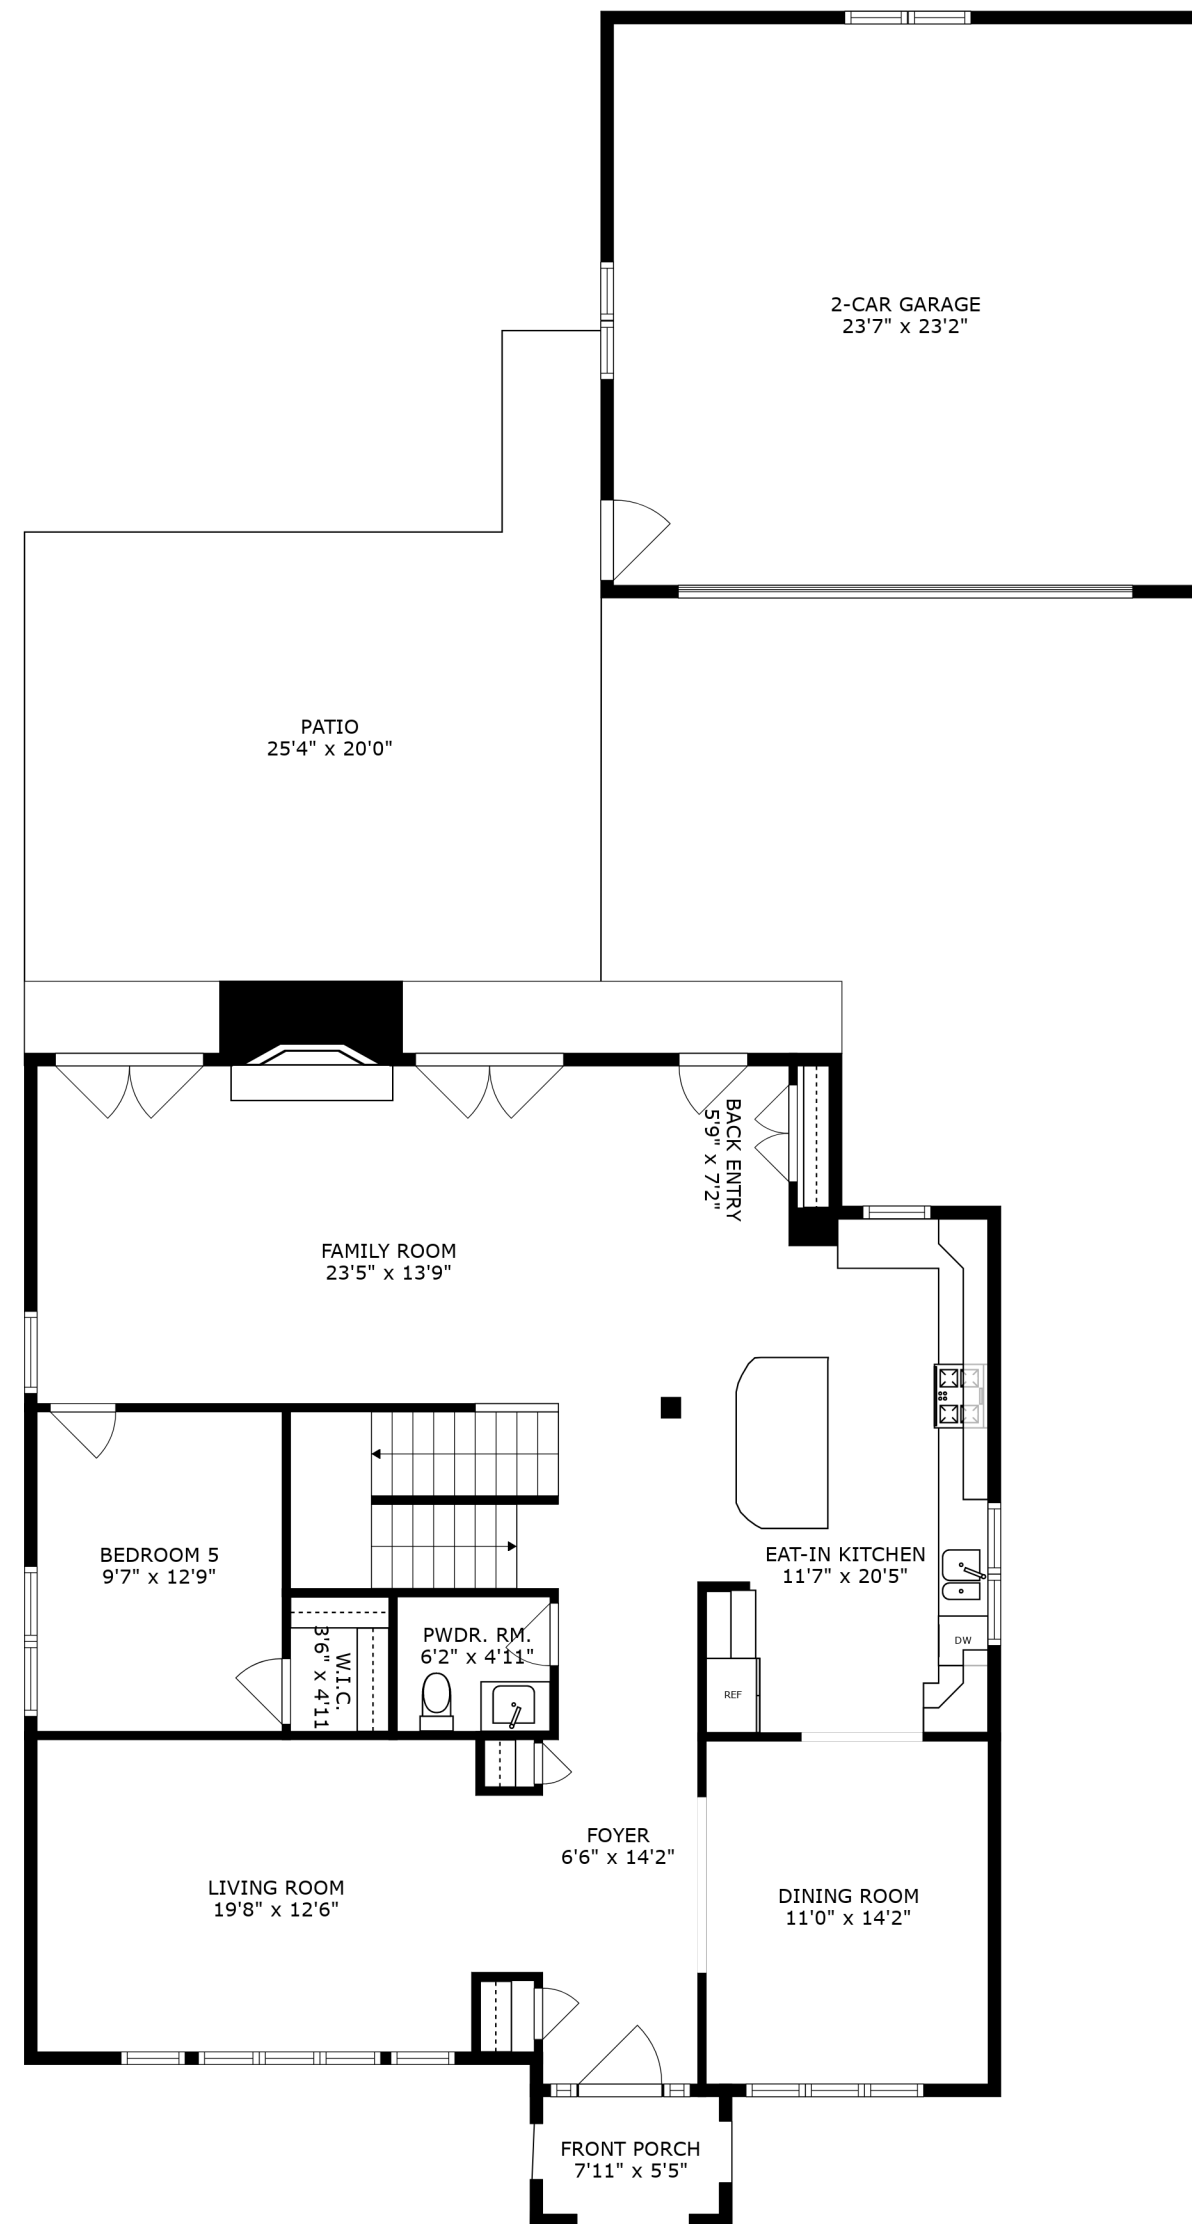

SIZES AND DIMENSIONS ARE APPROXIMATE, ACTUAL MAY VARY.

SIZES AND DIMENSIONS ARE APPROXIMATE, ACTUAL MAY VARY.

SIZES AND DIMENSIONS ARE APPROXIMATE, ACTUAL MAY VARY.

SIZES AND DIMENSIONS ARE APPROXIMATE, ACTUAL MAY VARY.

RECREATION ROOM
23'8" x 12'5"

LAUNDRY
6'2" x 5'3"

STORAGE
9'0" x 3'2"

TO RAISED
CRAWL SPACE

SIZES AND DIMENSIONS ARE APPROXIMATE, ACTUAL MAY VARY.