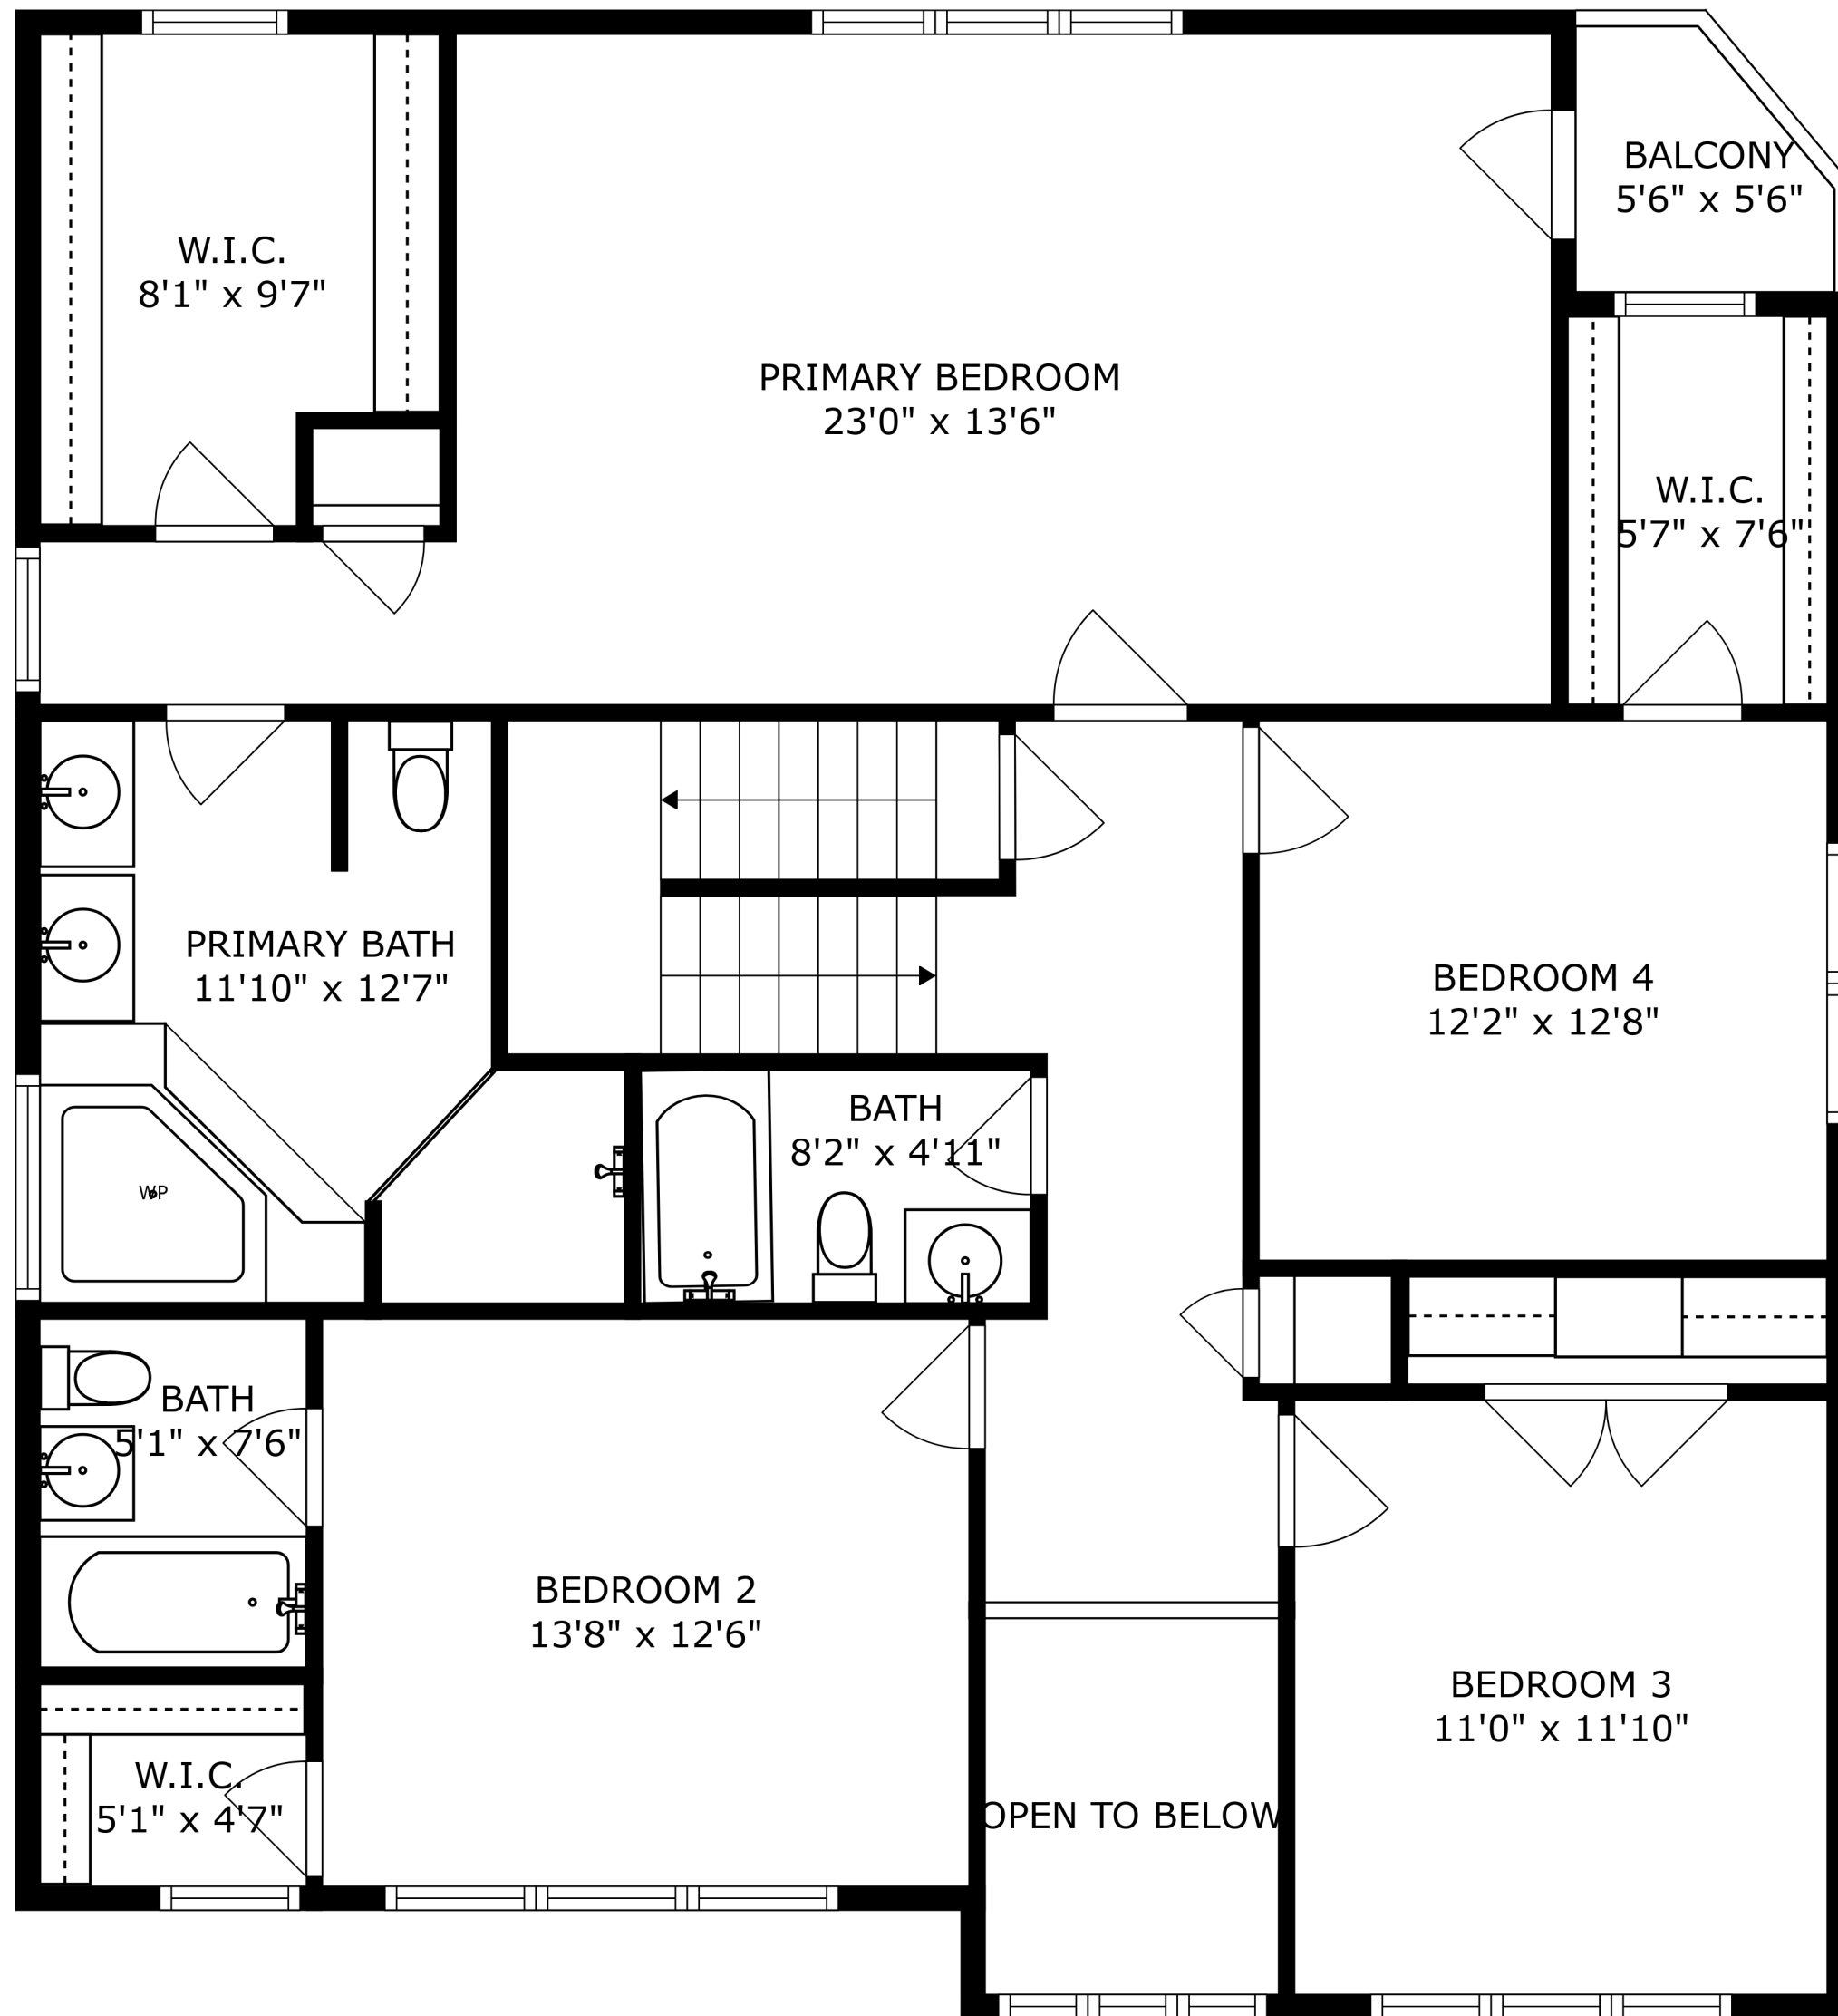

SIZES AND DIMENSIONS ARE APPROXIMATE, ACTUAL MAY VARY.

SIZES AND DIMENSIONS ARE APPROXIMATE, ACTUAL MAY VARY.

SIZES AND DIMENSIONS ARE APPROXIMATE, ACTUAL MAY VARY.

SIZES AND DIMENSIONS ARE APPROXIMATE, ACTUAL MAY VARY.

RECREATION ROOM
23'8" x 12'5"

LAUNDRY
6'2" x 5'3"

STORAGE
9'0" x 3'2"

TO RAISED
CRAWL SPACE

SIZES AND DIMENSIONS ARE APPROXIMATE, ACTUAL MAY VARY.