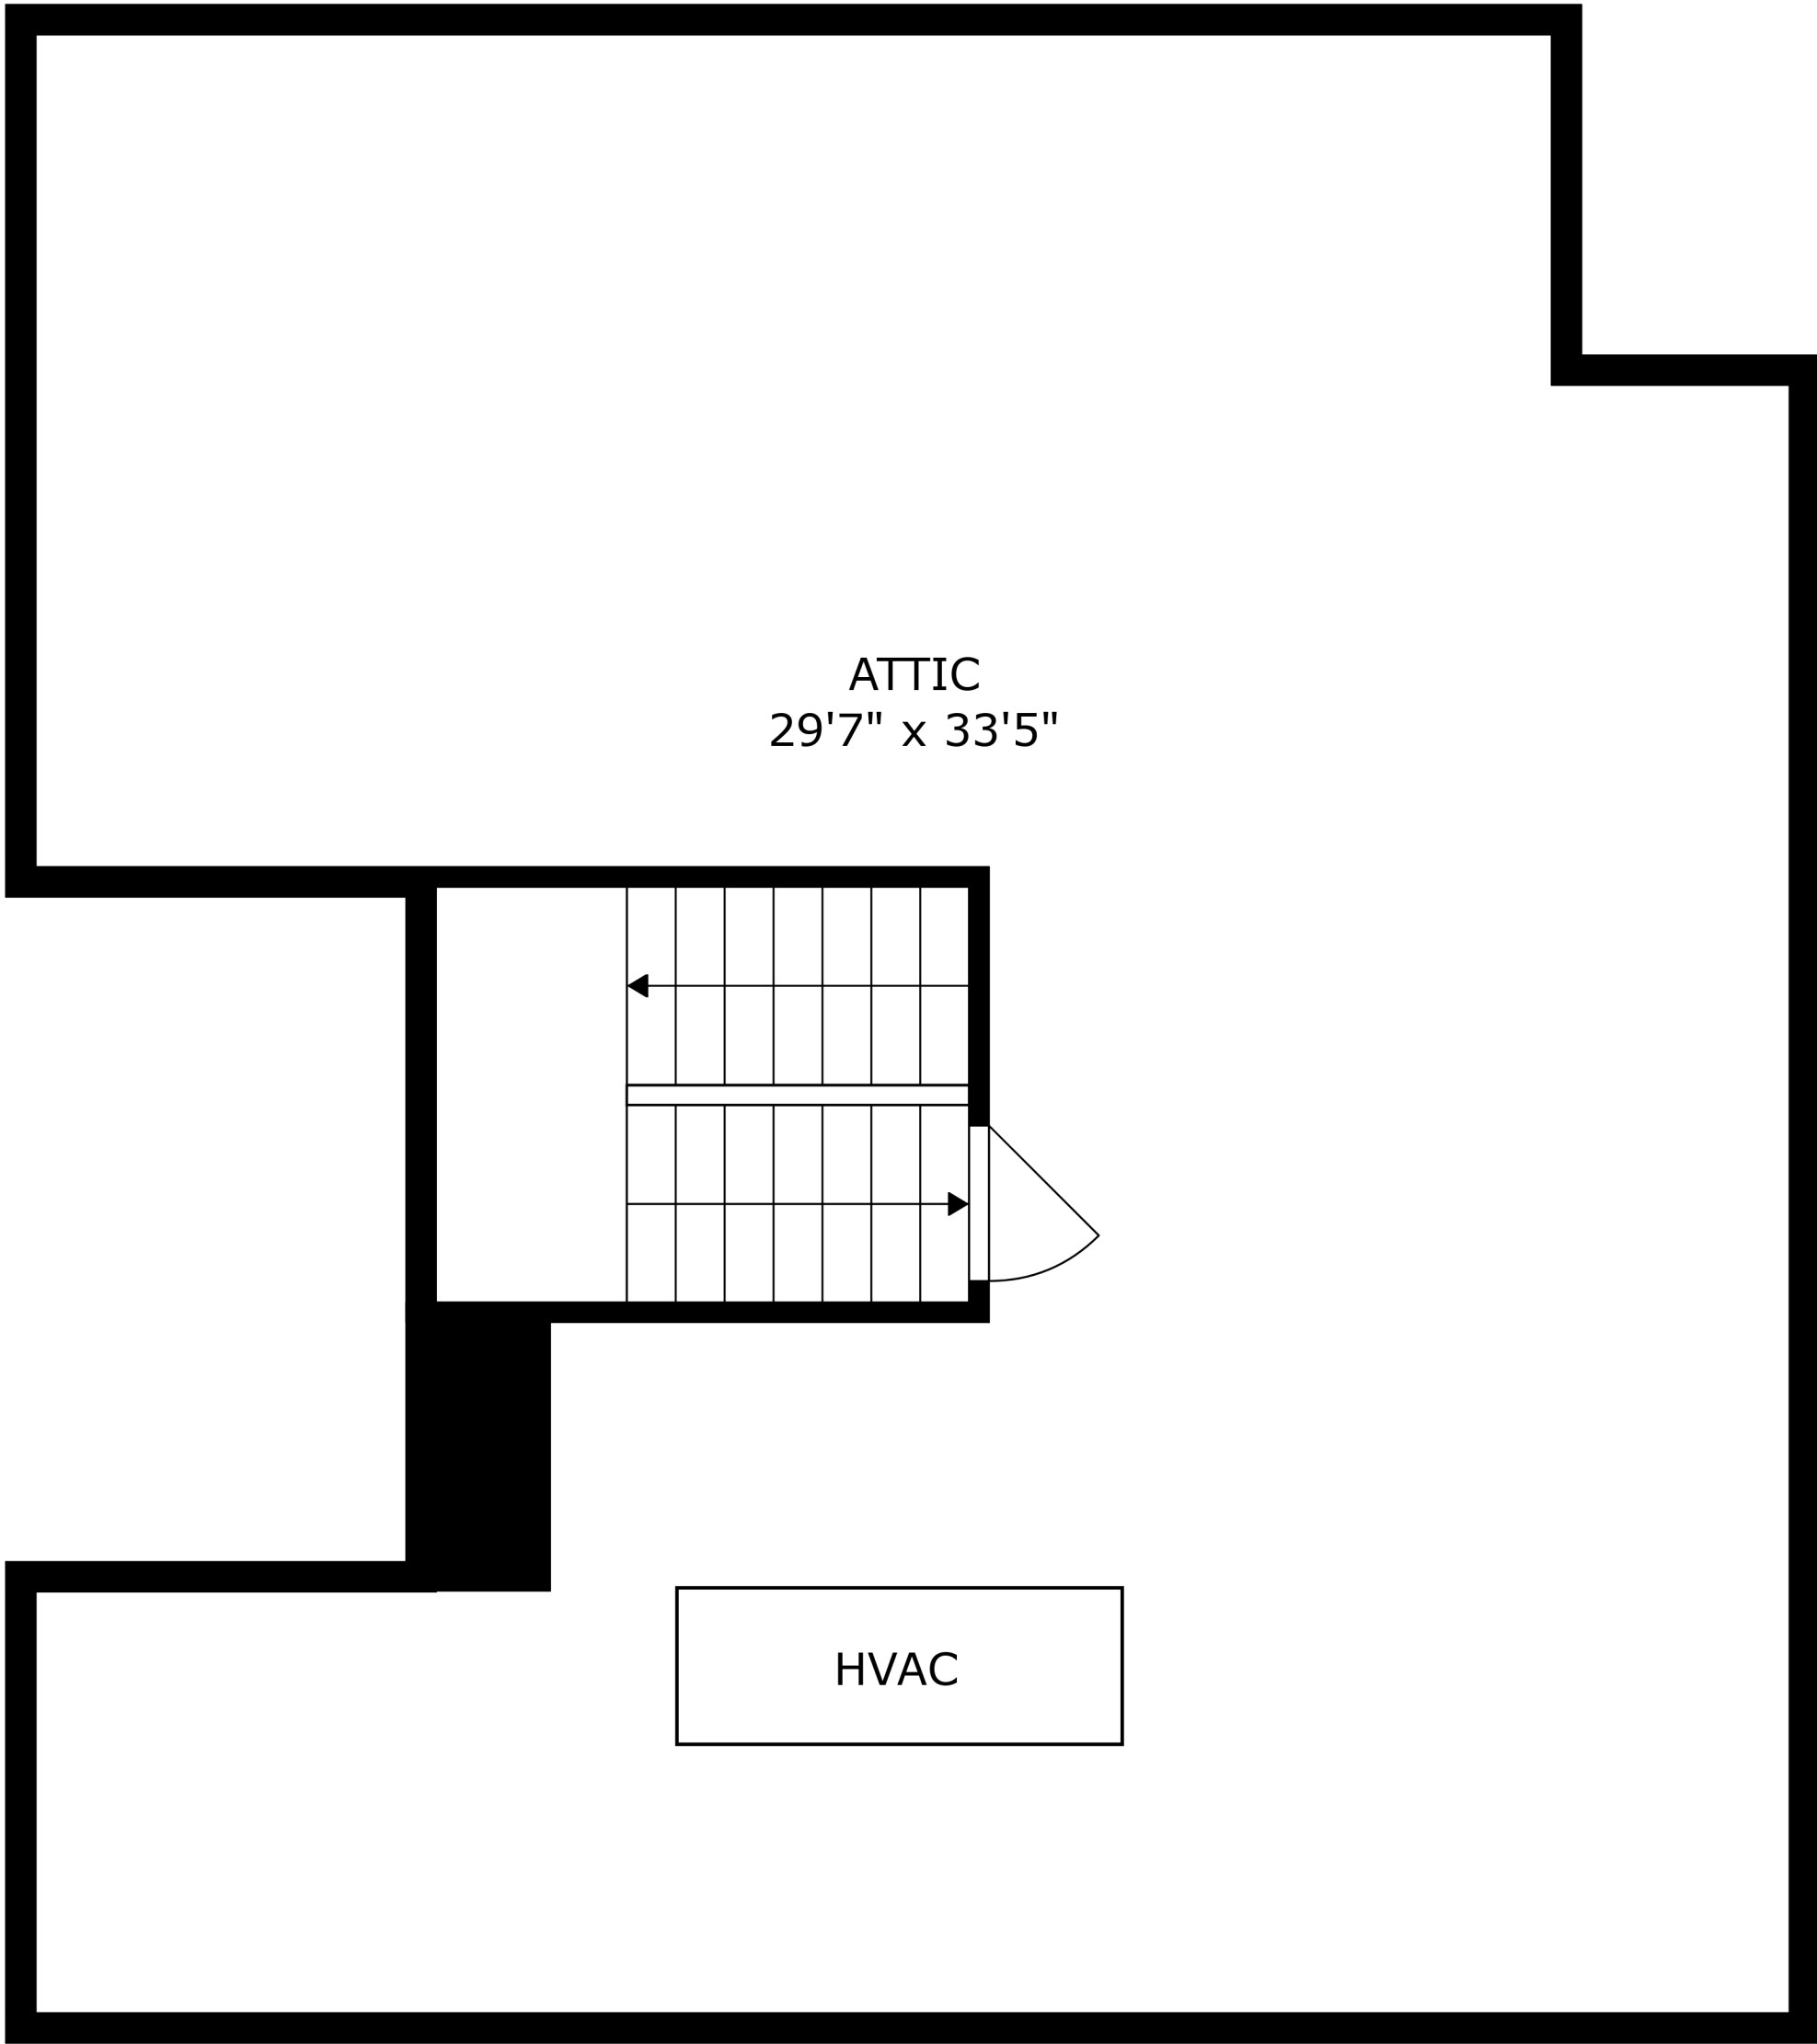

SIZES AND DIMENSIONS ARE APPROXIMATE, ACTUAL MAY VARY.

SIZES AND DIMENSIONS ARE APPROXIMATE, ACTUAL MAY VARY.

SIZES AND DIMENSIONS ARE APPROXIMATE, ACTUAL MAY VARY.

SIZES AND DIMENSIONS ARE APPROXIMATE, ACTUAL MAY VARY.

RECREATION ROOM
23'8" x 12'5"

LAUNDRY
6'2" x 5'3"

STORAGE
9'0" x 3'2"

TO RAISED
CRAWL SPACE

SIZES AND DIMENSIONS ARE APPROXIMATE, ACTUAL MAY VARY.