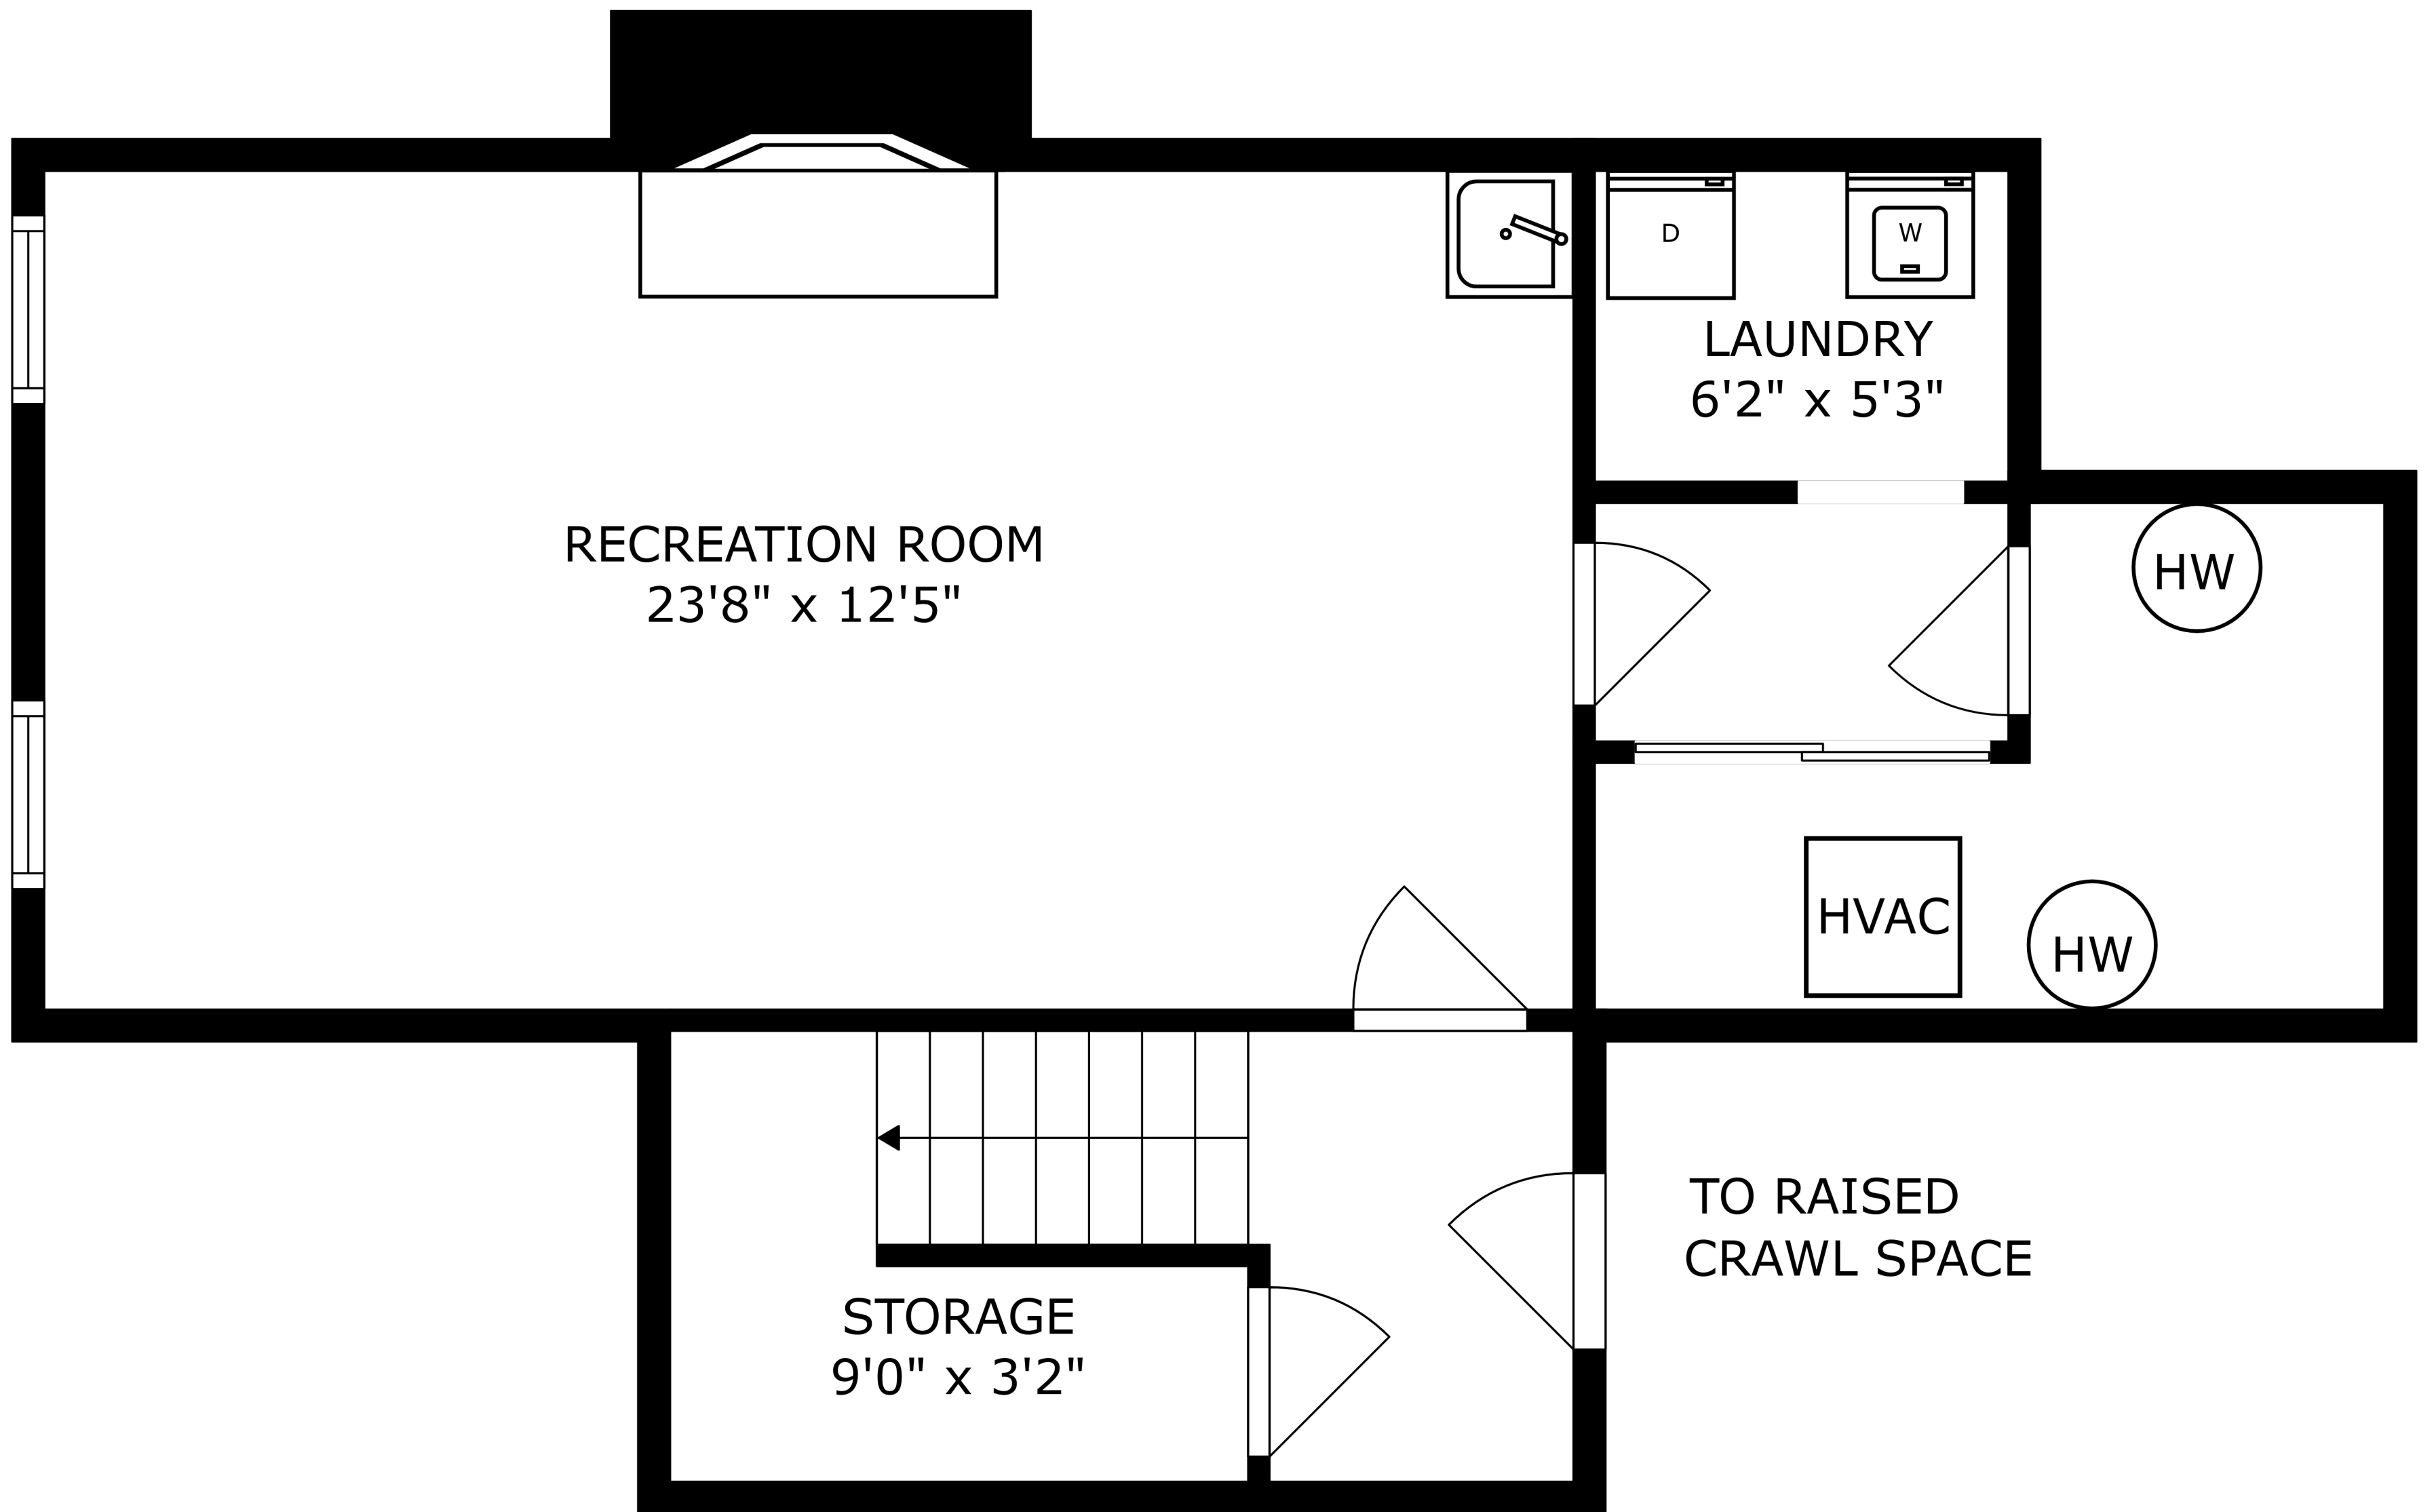

SIZES AND DIMENSIONS ARE APPROXIMATE, ACTUAL MAY VARY.

SIZES AND DIMENSIONS ARE APPROXIMATE, ACTUAL MAY VARY.

SIZES AND DIMENSIONS ARE APPROXIMATE, ACTUAL MAY VARY.

SIZES AND DIMENSIONS ARE APPROXIMATE, ACTUAL MAY VARY.

RECREATION ROOM
23'8" x 12'5"

LAUNDRY
6'2" x 5'3"

STORAGE
9'0" x 3'2"

TO RAISED
CRAWL SPACE

SIZES AND DIMENSIONS ARE APPROXIMATE, ACTUAL MAY VARY.