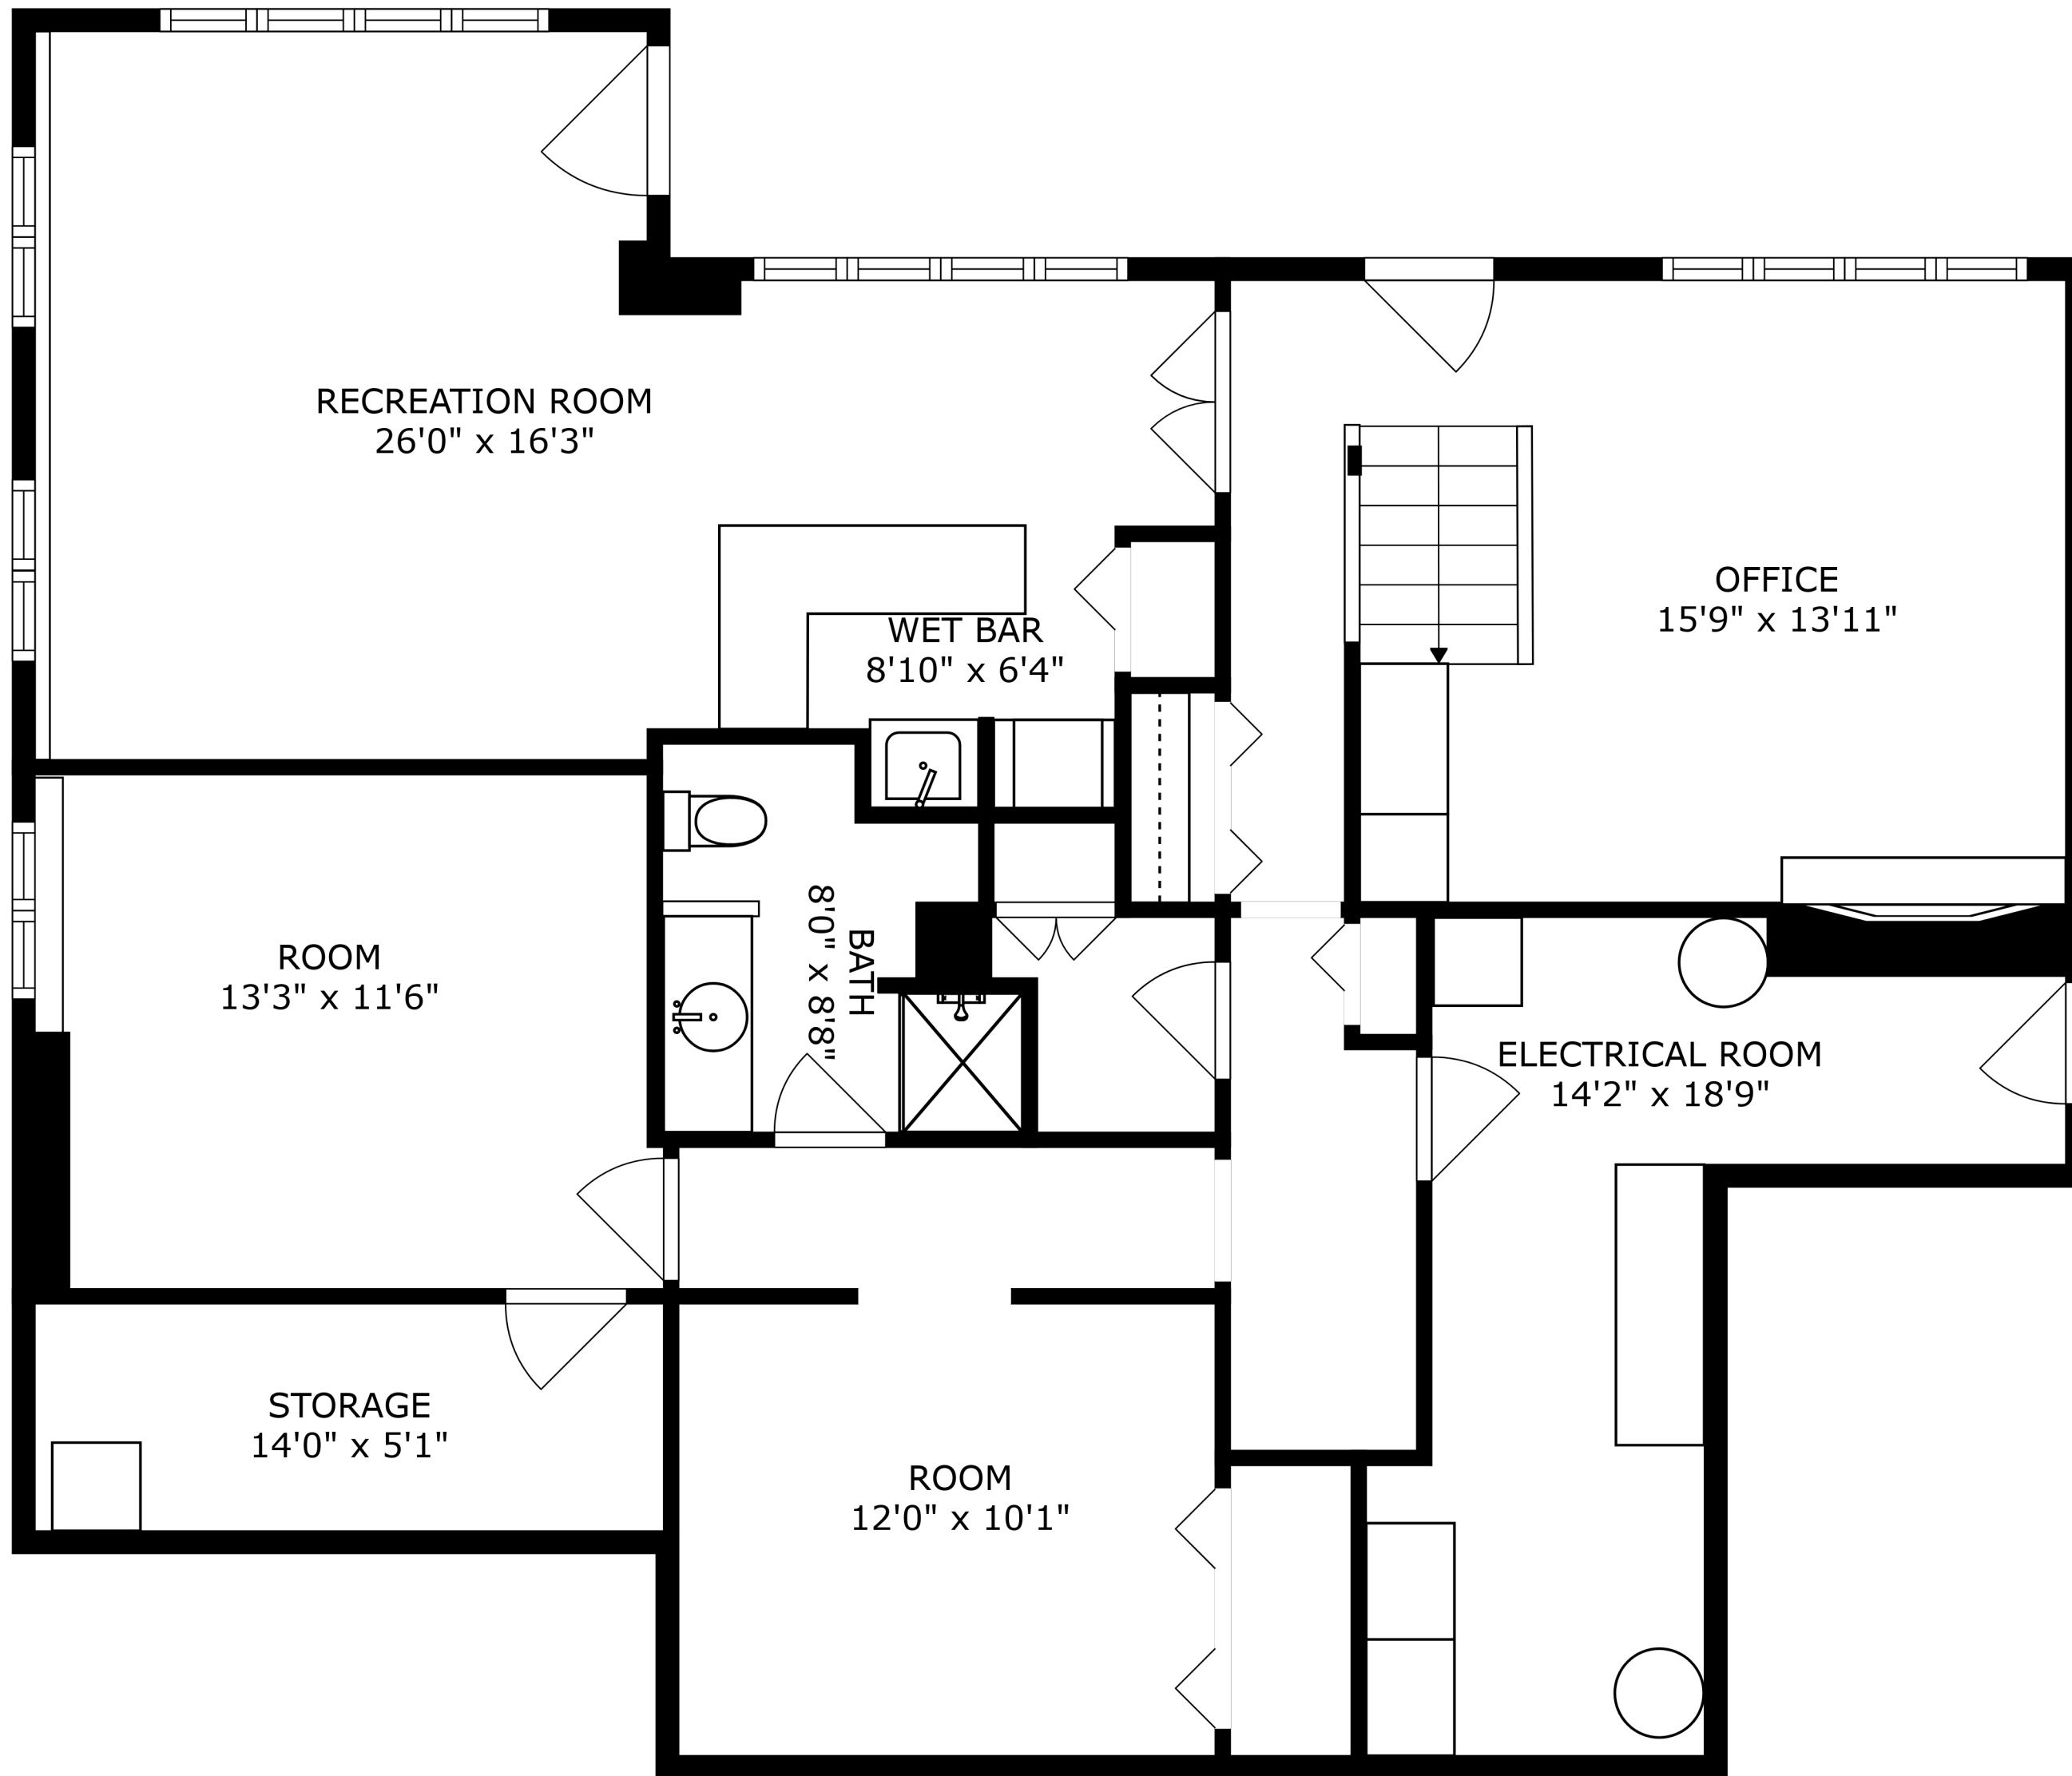

SIZES AND DIMENSIONS ARE APPROXIMATE, ACTUAL MAY VARY.

SIZES AND DIMENSIONS ARE APPROXIMATE, ACTUAL MAY VARY.

RECREATION ROOM  
26'0" x 16'3"

OFFICE  
15'9" x 13'11"

WET BAR  
8'10" x 6'4"

ROOM  
13'3" x 11'6"

BATH  
8'0" x 8'8"

ELECTRICAL ROOM  
14'2" x 18'9"

STORAGE  
14'0" x 5'1"

ROOM  
12'0" x 10'1"

SIZES AND DIMENSIONS ARE APPROXIMATE, ACTUAL MAY VARY.