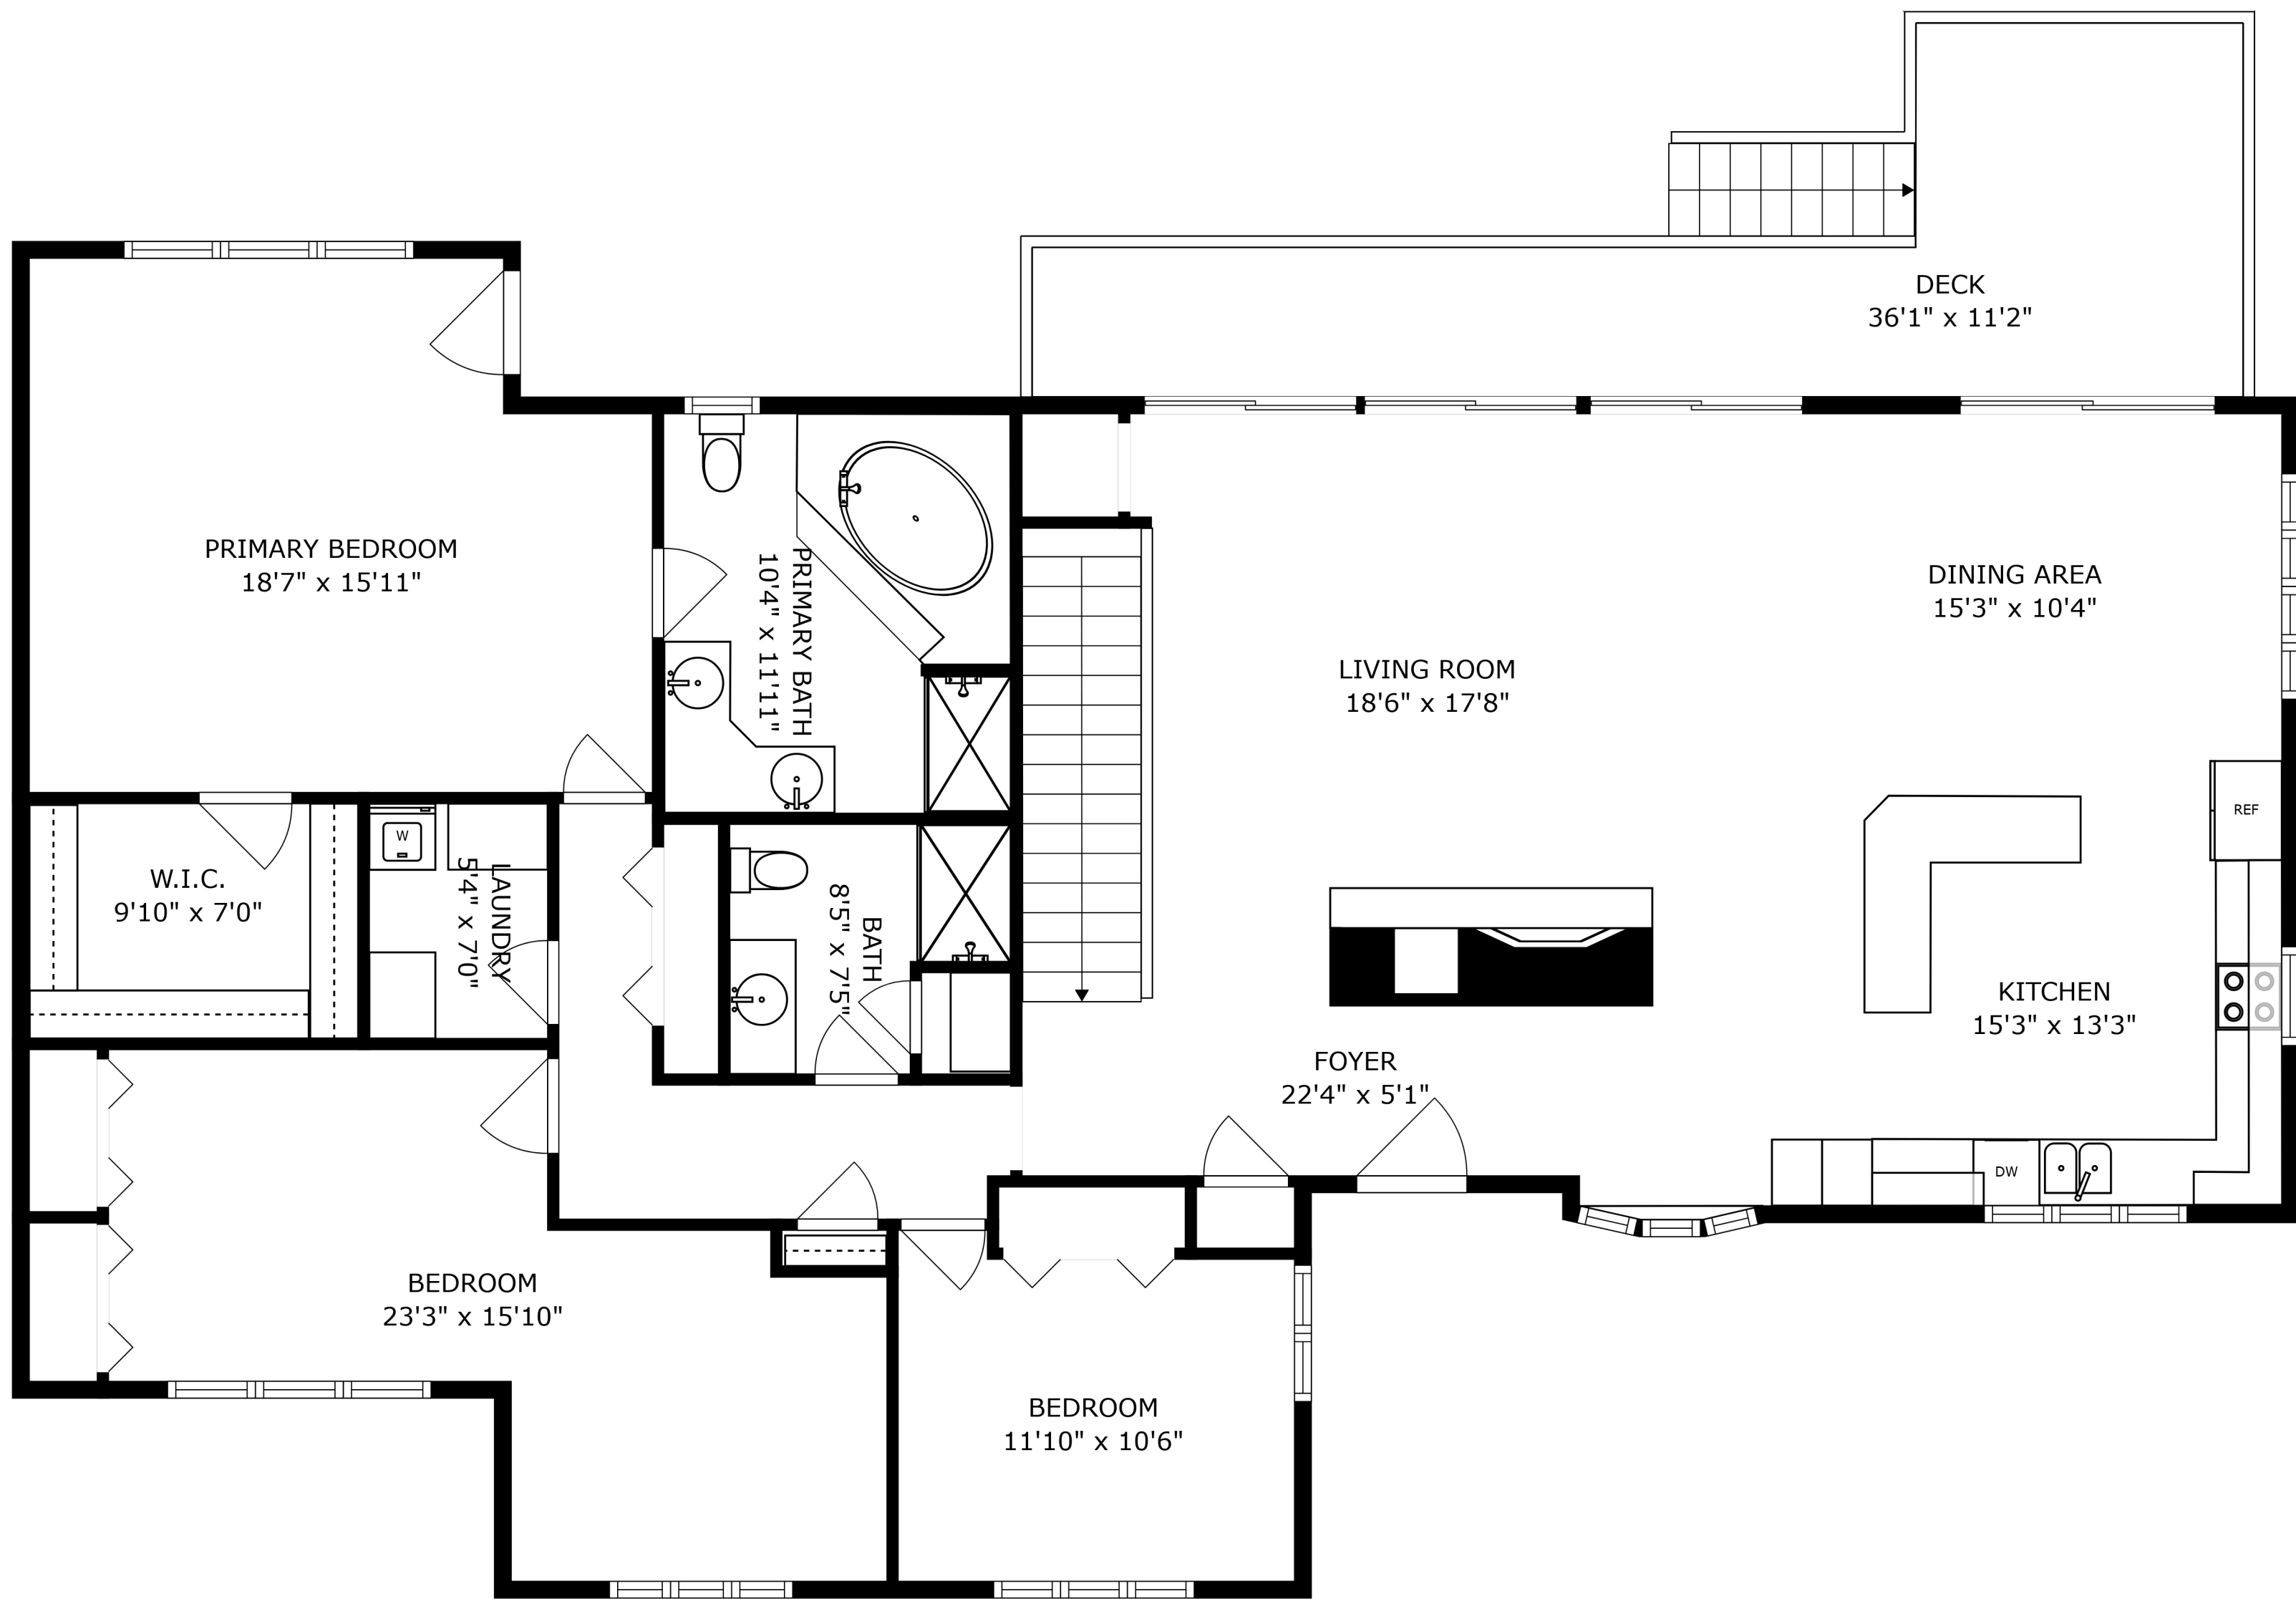

SIZES AND DIMENSIONS ARE APPROXIMATE, ACTUAL MAY VARY.

SIZES AND DIMENSIONS ARE APPROXIMATE, ACTUAL MAY VARY.

RECREATION ROOM  
26'0" x 16'3"

OFFICE  
15'9" x 13'11"

WET BAR  
8'10" x 6'4"

ROOM  
13'3" x 11'6"

BATH  
8'0" x 8'8"

ELECTRICAL ROOM  
14'2" x 18'9"

STORAGE  
14'0" x 5'1"

ROOM  
12'0" x 10'1"

SIZES AND DIMENSIONS ARE APPROXIMATE, ACTUAL MAY VARY.