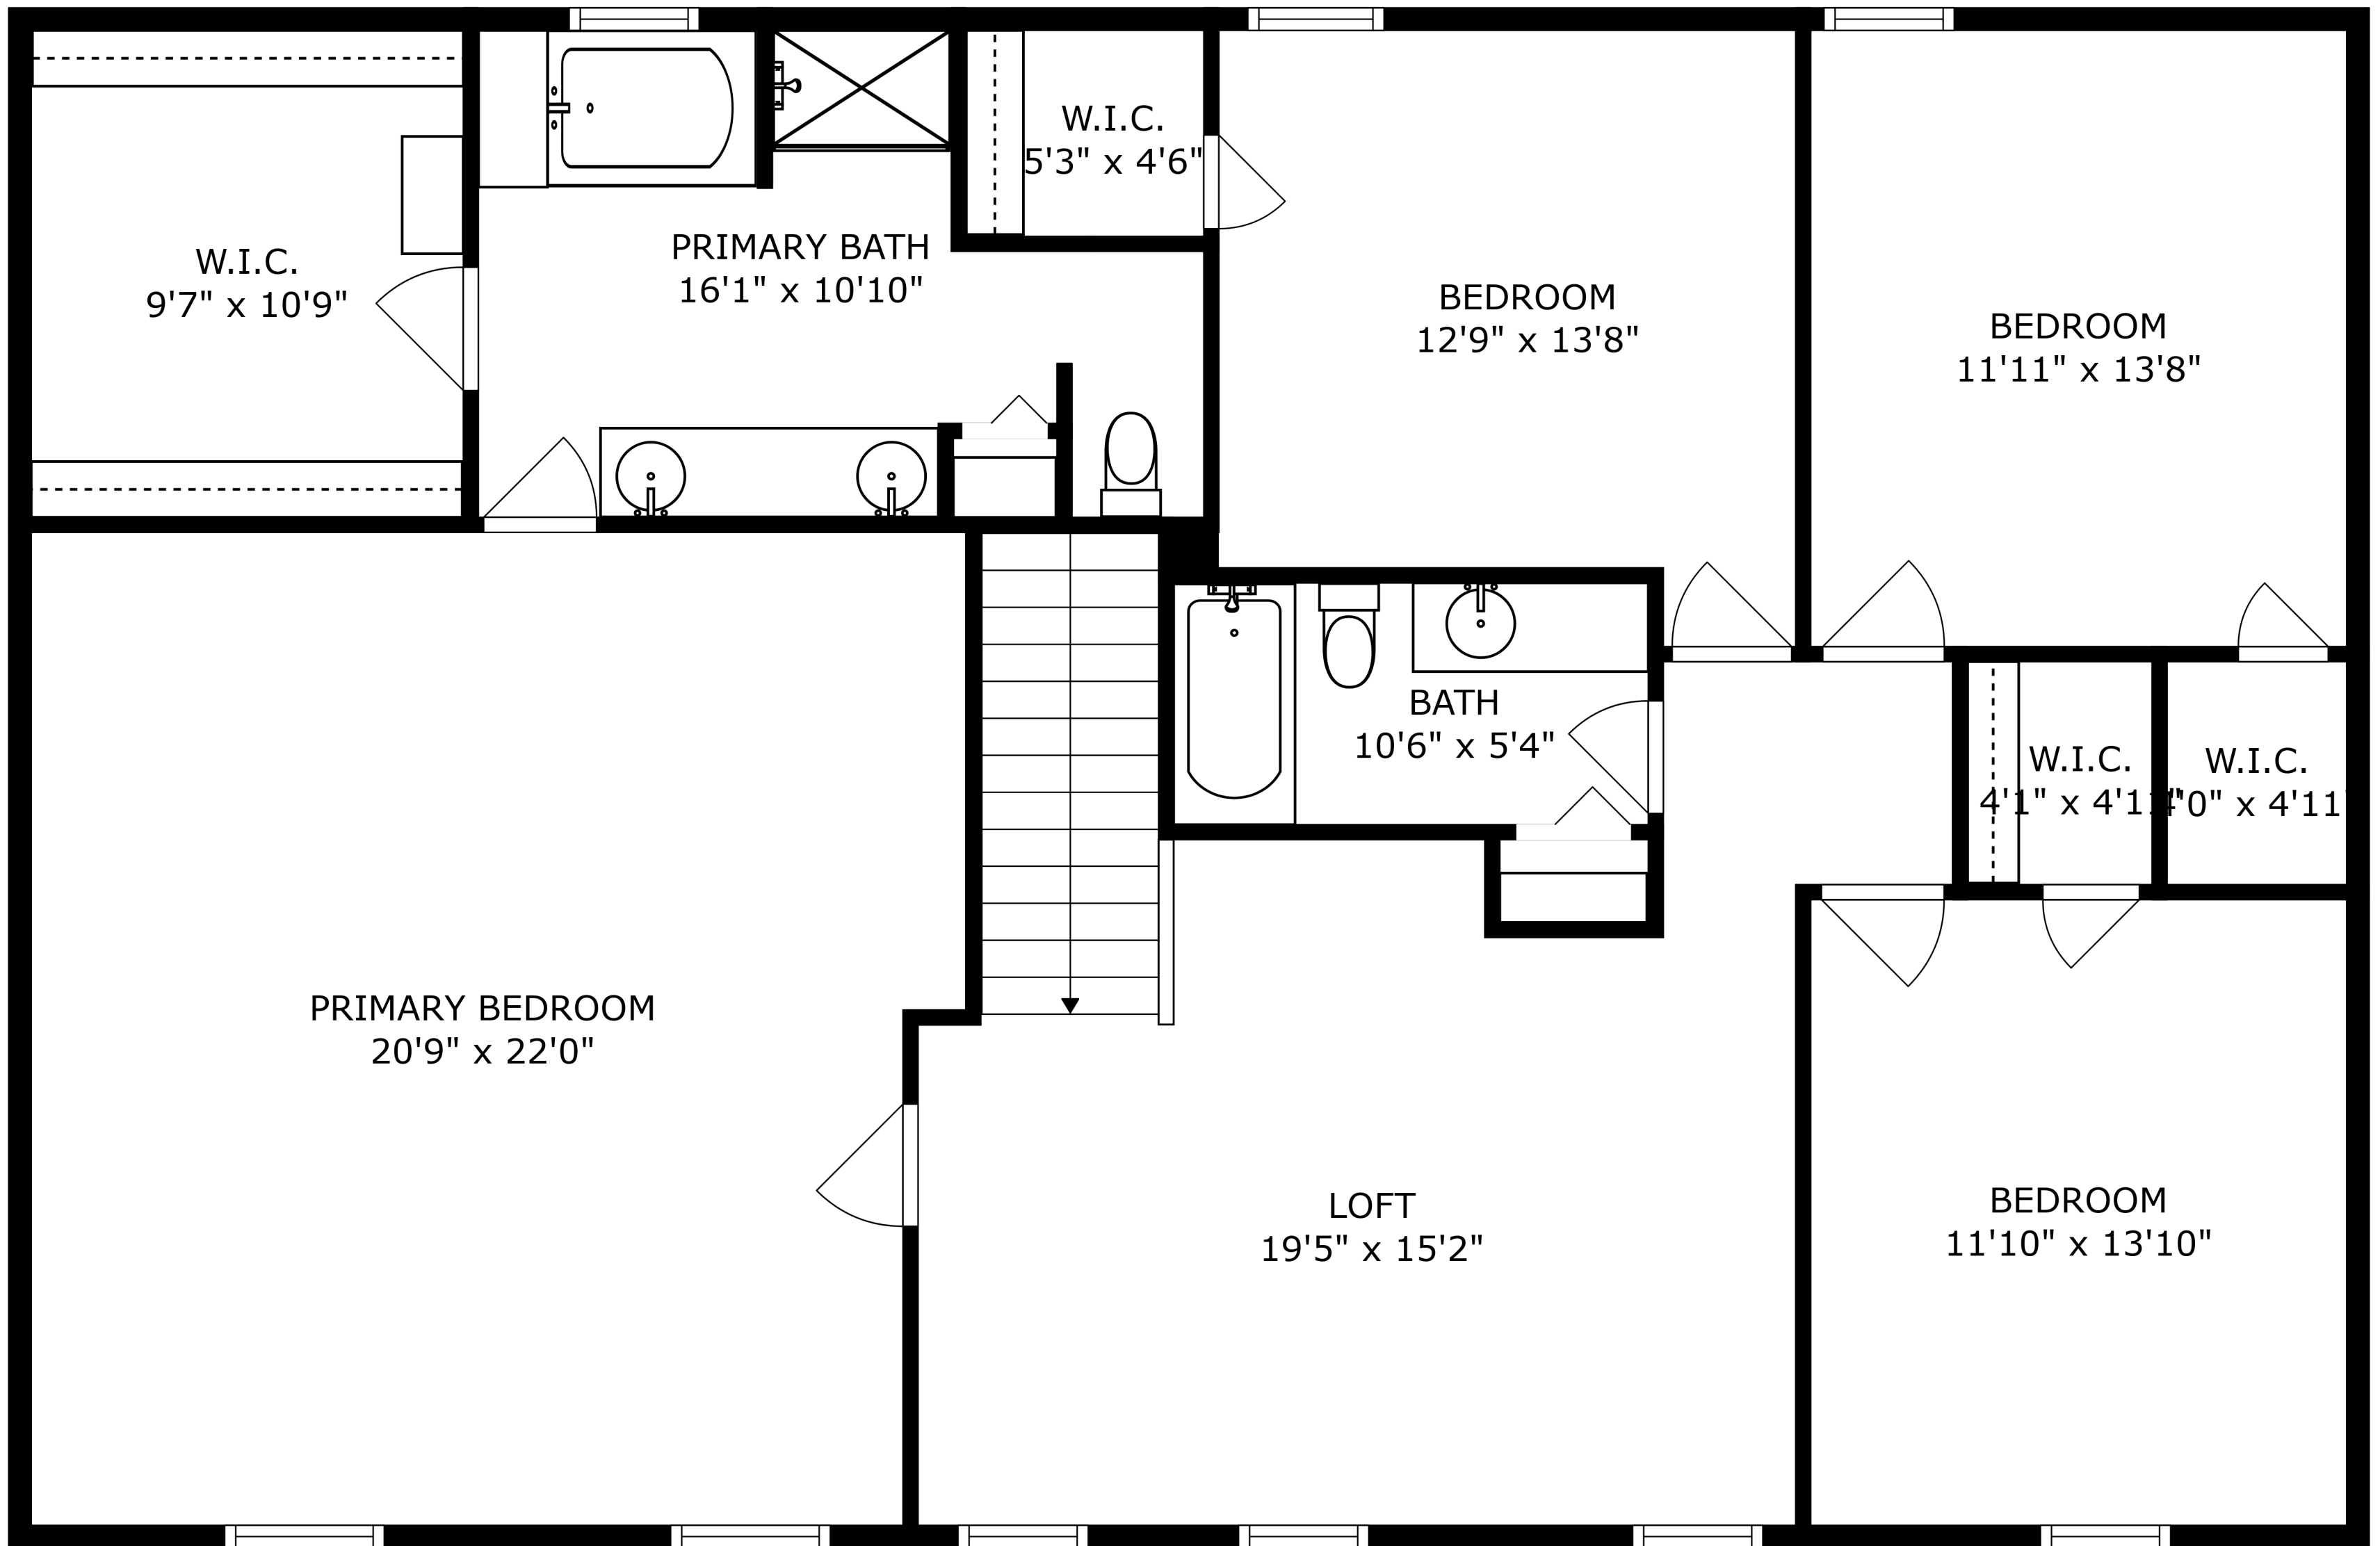

SIZES AND DIMENSIONS ARE APPROXIMATE, ACTUAL MAY VARY.

SIZES AND DIMENSIONS ARE APPROXIMATE, ACTUAL MAY VARY.

SIZES AND DIMENSIONS ARE APPROXIMATE, ACTUAL MAY VARY.

UNFINISHED BASEMENT

STORAGE
15'2" x 12'2"

SIZES AND DIMENSIONS ARE APPROXIMATE, ACTUAL MAY VARY.