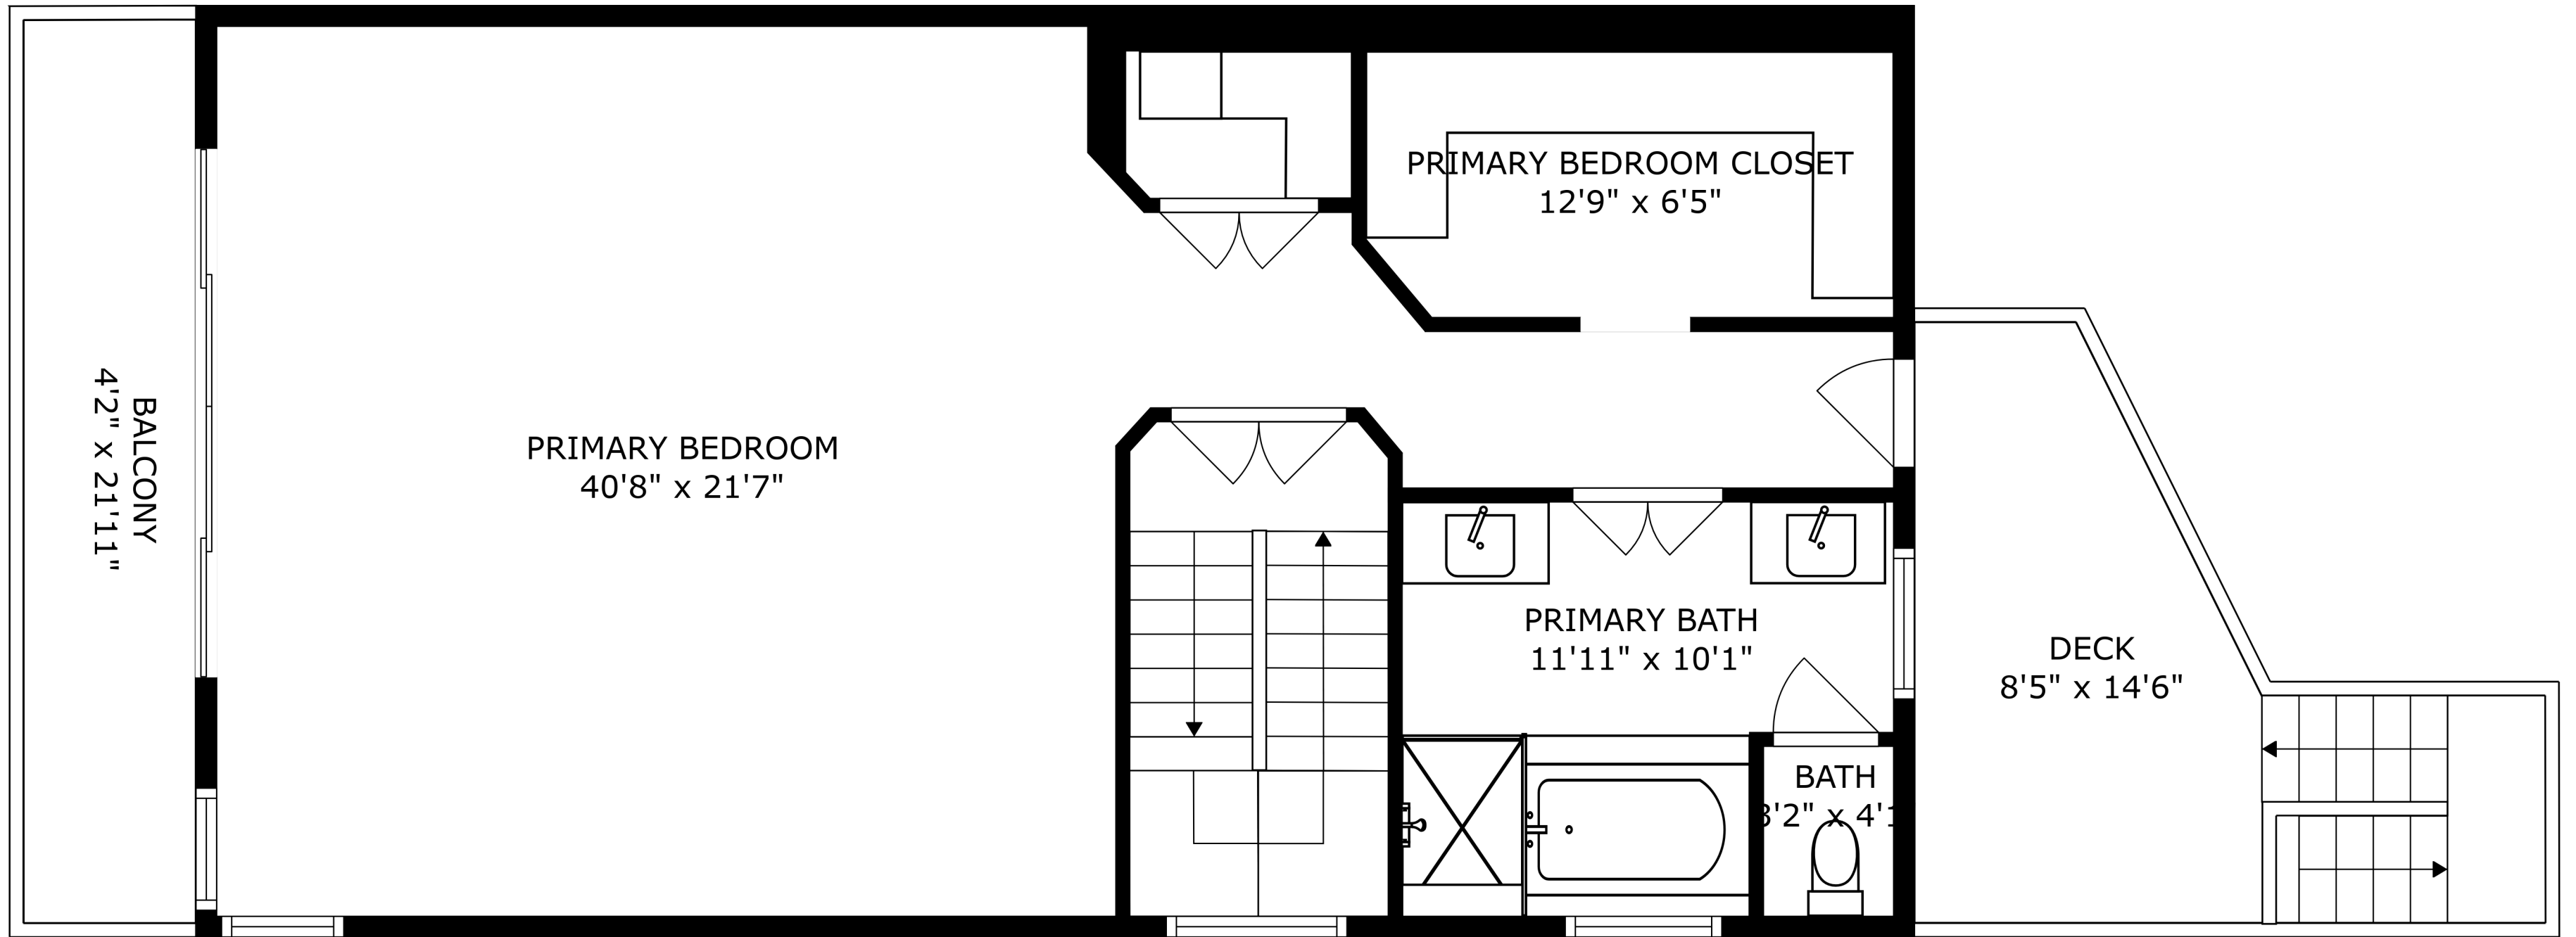

FLOOR 2

FLOOR 3

FLOOR 5

FLOOR 1

FLOOR 4

FLOOR 6

SIZES AND DIMENSIONS ARE APPROXIMATE, ACTUAL MAY VARY.

ROOF DECK
41'6" x 21'7"

SIZES AND DIMENSIONS ARE APPROXIMATE, ACTUAL MAY VARY.

SIZES AND DIMENSIONS ARE APPROXIMATE, ACTUAL MAY VARY.

SIZES AND DIMENSIONS ARE APPROXIMATE, ACTUAL MAY VARY.

SIZES AND DIMENSIONS ARE APPROXIMATE, ACTUAL MAY VARY.

GARAGE
18'3" x 17'6"

SIZES AND DIMENSIONS ARE APPROXIMATE, ACTUAL MAY VARY.

SIZES AND DIMENSIONS ARE APPROXIMATE, ACTUAL MAY VARY.