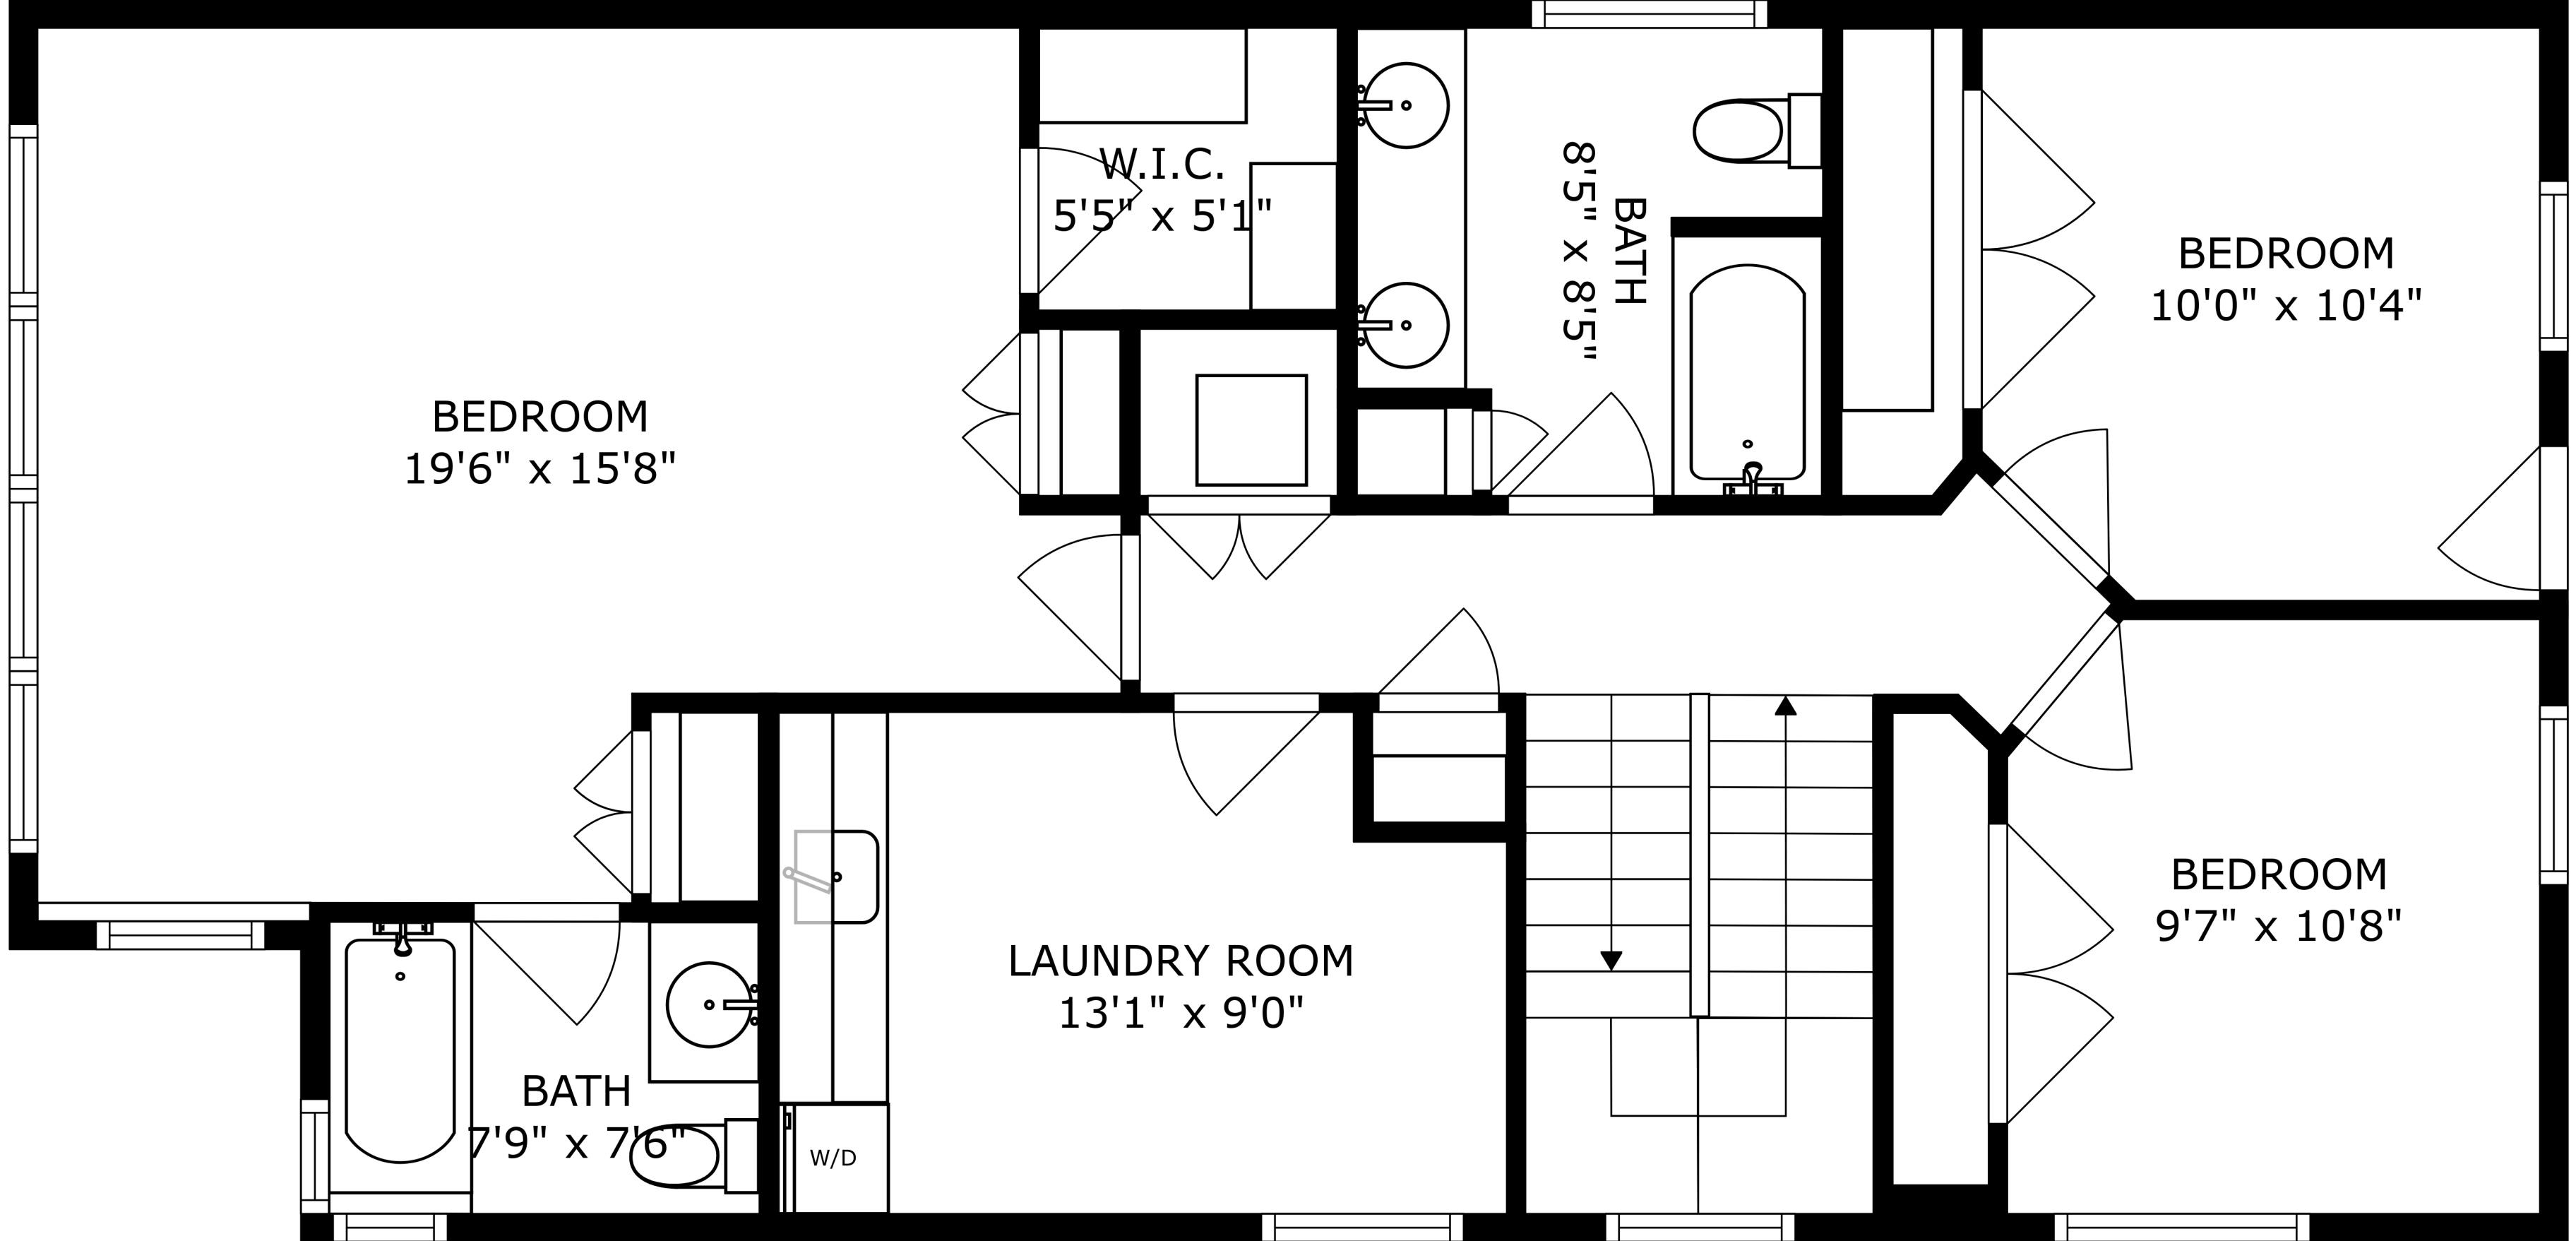

FLOOR 2

FLOOR 3

FLOOR 5

FLOOR 1

FLOOR 4

FLOOR 6

SIZES AND DIMENSIONS ARE APPROXIMATE, ACTUAL MAY VARY.

ROOF DECK
41'6" x 21'7"

SIZES AND DIMENSIONS ARE APPROXIMATE, ACTUAL MAY VARY.

SIZES AND DIMENSIONS ARE APPROXIMATE, ACTUAL MAY VARY.

SIZES AND DIMENSIONS ARE APPROXIMATE, ACTUAL MAY VARY.

SIZES AND DIMENSIONS ARE APPROXIMATE, ACTUAL MAY VARY.

GARAGE
18'3" x 17'6"

SIZES AND DIMENSIONS ARE APPROXIMATE, ACTUAL MAY VARY.

SIZES AND DIMENSIONS ARE APPROXIMATE, ACTUAL MAY VARY.