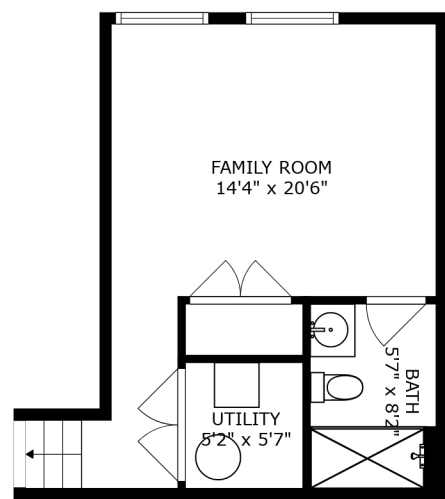

FLOOR 2

FLOOR 3

FLOOR 5

FLOOR 1

FLOOR 4

FLOOR 6

SIZES AND DIMENSIONS ARE APPROXIMATE, ACTUAL MAY VARY.

ROOF DECK
41'6" x 21'7"

SIZES AND DIMENSIONS ARE APPROXIMATE, ACTUAL MAY VARY.

SIZES AND DIMENSIONS ARE APPROXIMATE, ACTUAL MAY VARY.

SIZES AND DIMENSIONS ARE APPROXIMATE, ACTUAL MAY VARY.

SIZES AND DIMENSIONS ARE APPROXIMATE, ACTUAL MAY VARY.

GARAGE
18'3" x 17'6"

SIZES AND DIMENSIONS ARE APPROXIMATE, ACTUAL MAY VARY.

SIZES AND DIMENSIONS ARE APPROXIMATE, ACTUAL MAY VARY.