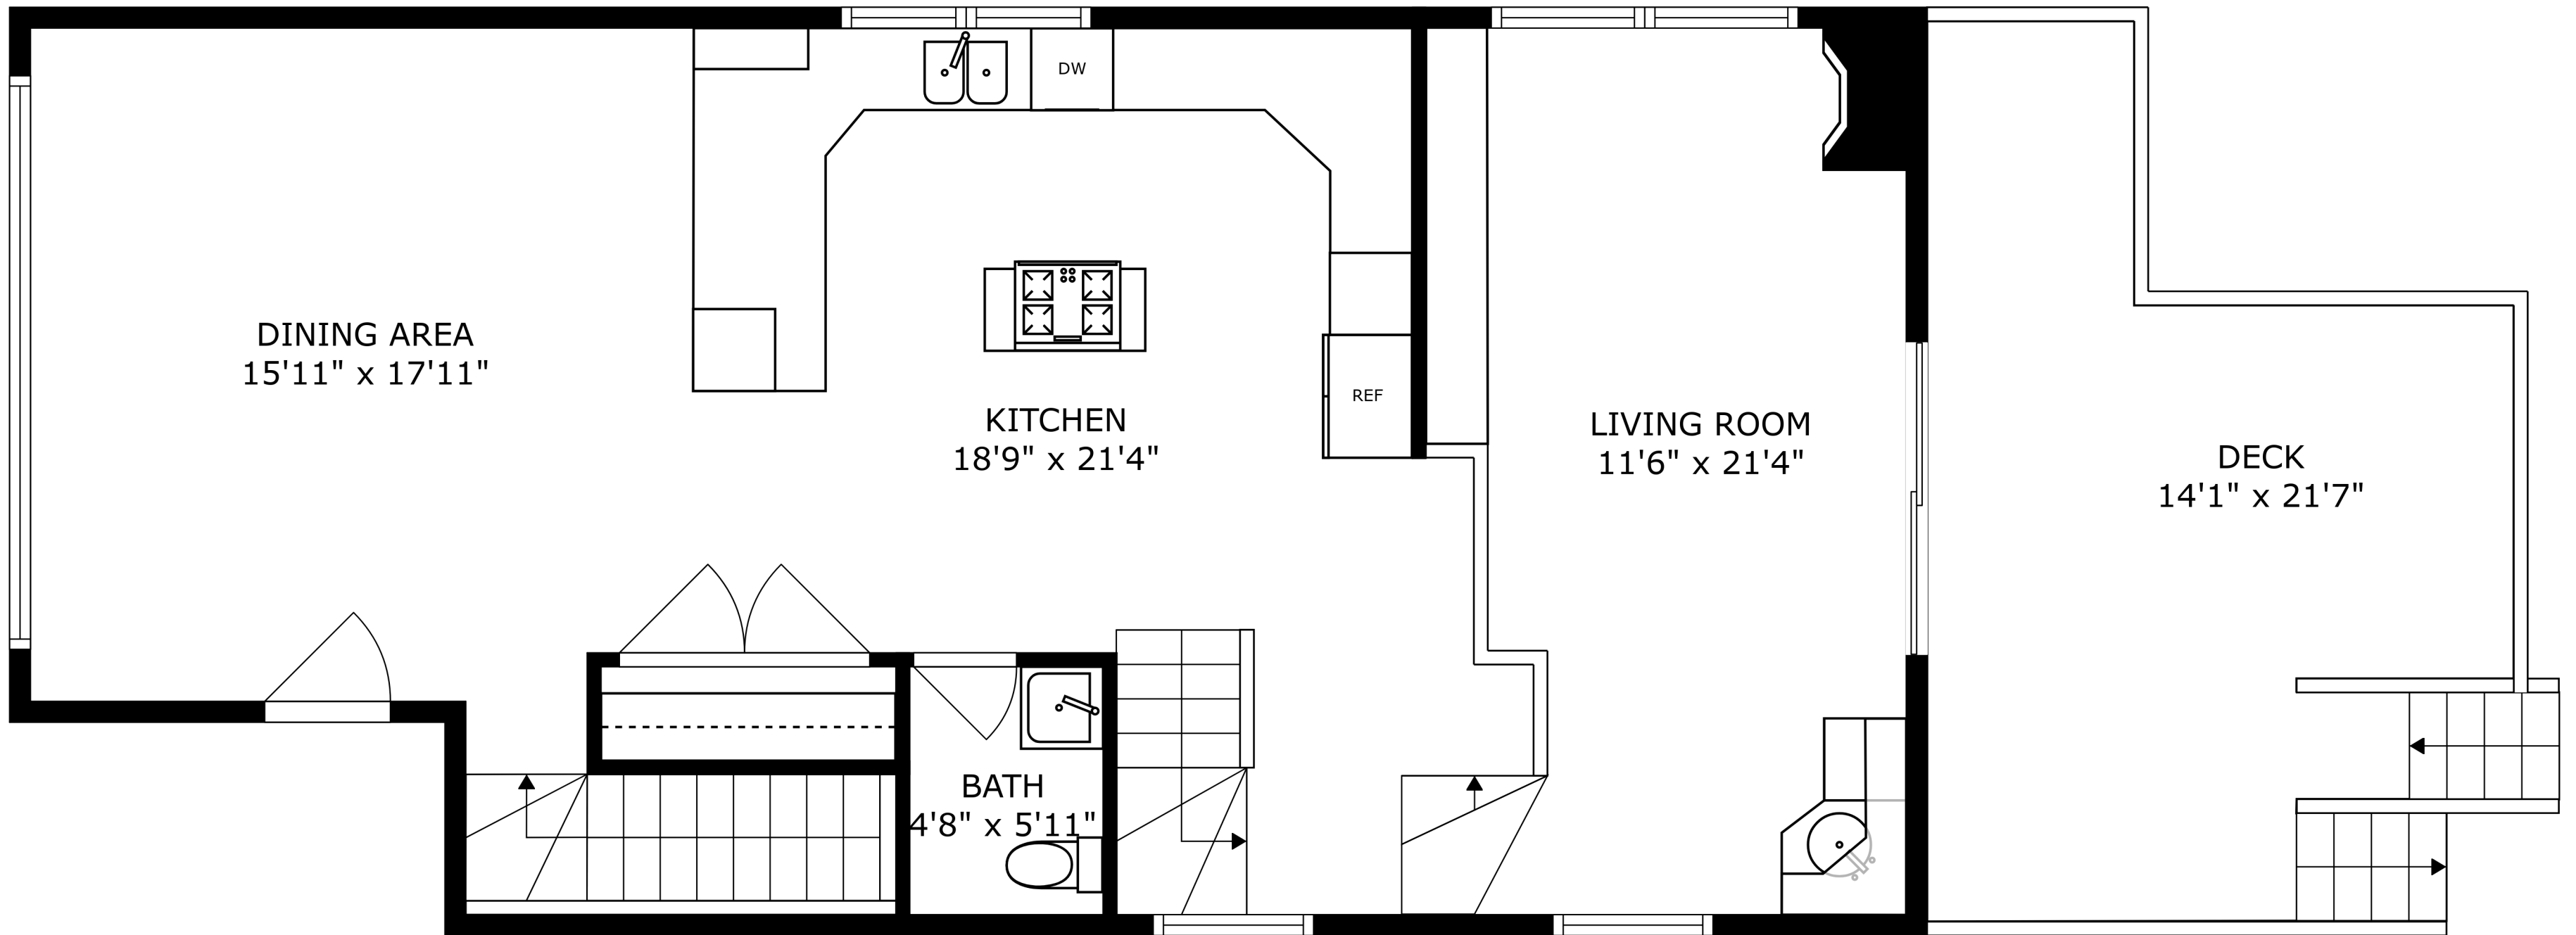

FLOOR 2

FLOOR 3

FLOOR 5

FLOOR 1

FLOOR 4

FLOOR 6

SIZES AND DIMENSIONS ARE APPROXIMATE, ACTUAL MAY VARY.

ROOF DECK
41'6" x 21'7"

SIZES AND DIMENSIONS ARE APPROXIMATE, ACTUAL MAY VARY.

SIZES AND DIMENSIONS ARE APPROXIMATE, ACTUAL MAY VARY.

SIZES AND DIMENSIONS ARE APPROXIMATE, ACTUAL MAY VARY.

SIZES AND DIMENSIONS ARE APPROXIMATE, ACTUAL MAY VARY.

GARAGE
18'3" x 17'6"

SIZES AND DIMENSIONS ARE APPROXIMATE, ACTUAL MAY VARY.

SIZES AND DIMENSIONS ARE APPROXIMATE, ACTUAL MAY VARY.