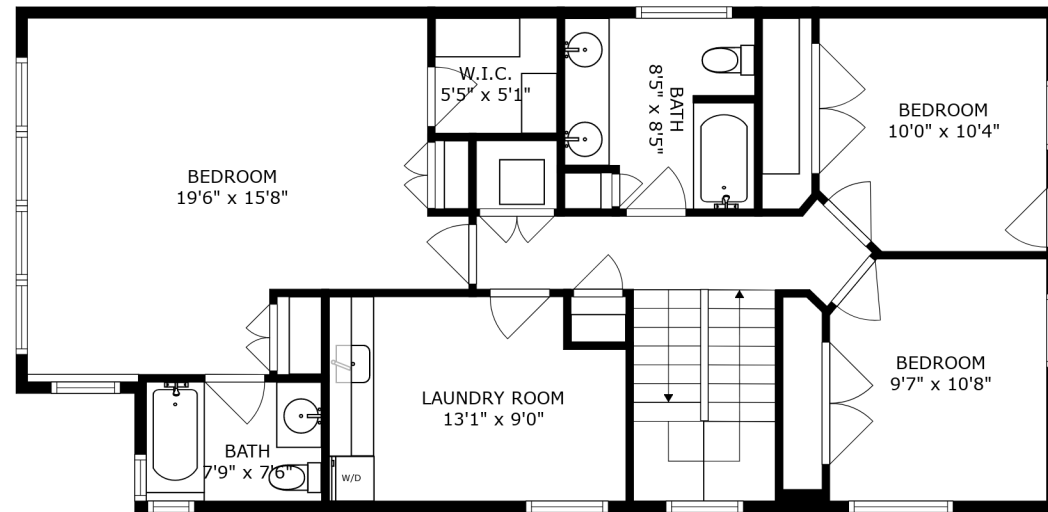

FLOOR 2

FLOOR 3

FLOOR 5

FLOOR 1

FLOOR 4

FLOOR 6

SIZES AND DIMENSIONS ARE APPROXIMATE, ACTUAL MAY VARY.

ROOF DECK
41'6" x 21'7"

SIZES AND DIMENSIONS ARE APPROXIMATE, ACTUAL MAY VARY.

SIZES AND DIMENSIONS ARE APPROXIMATE, ACTUAL MAY VARY.

SIZES AND DIMENSIONS ARE APPROXIMATE, ACTUAL MAY VARY.

SIZES AND DIMENSIONS ARE APPROXIMATE, ACTUAL MAY VARY.

GARAGE
18'3" x 17'6"

SIZES AND DIMENSIONS ARE APPROXIMATE, ACTUAL MAY VARY.

SIZES AND DIMENSIONS ARE APPROXIMATE, ACTUAL MAY VARY.