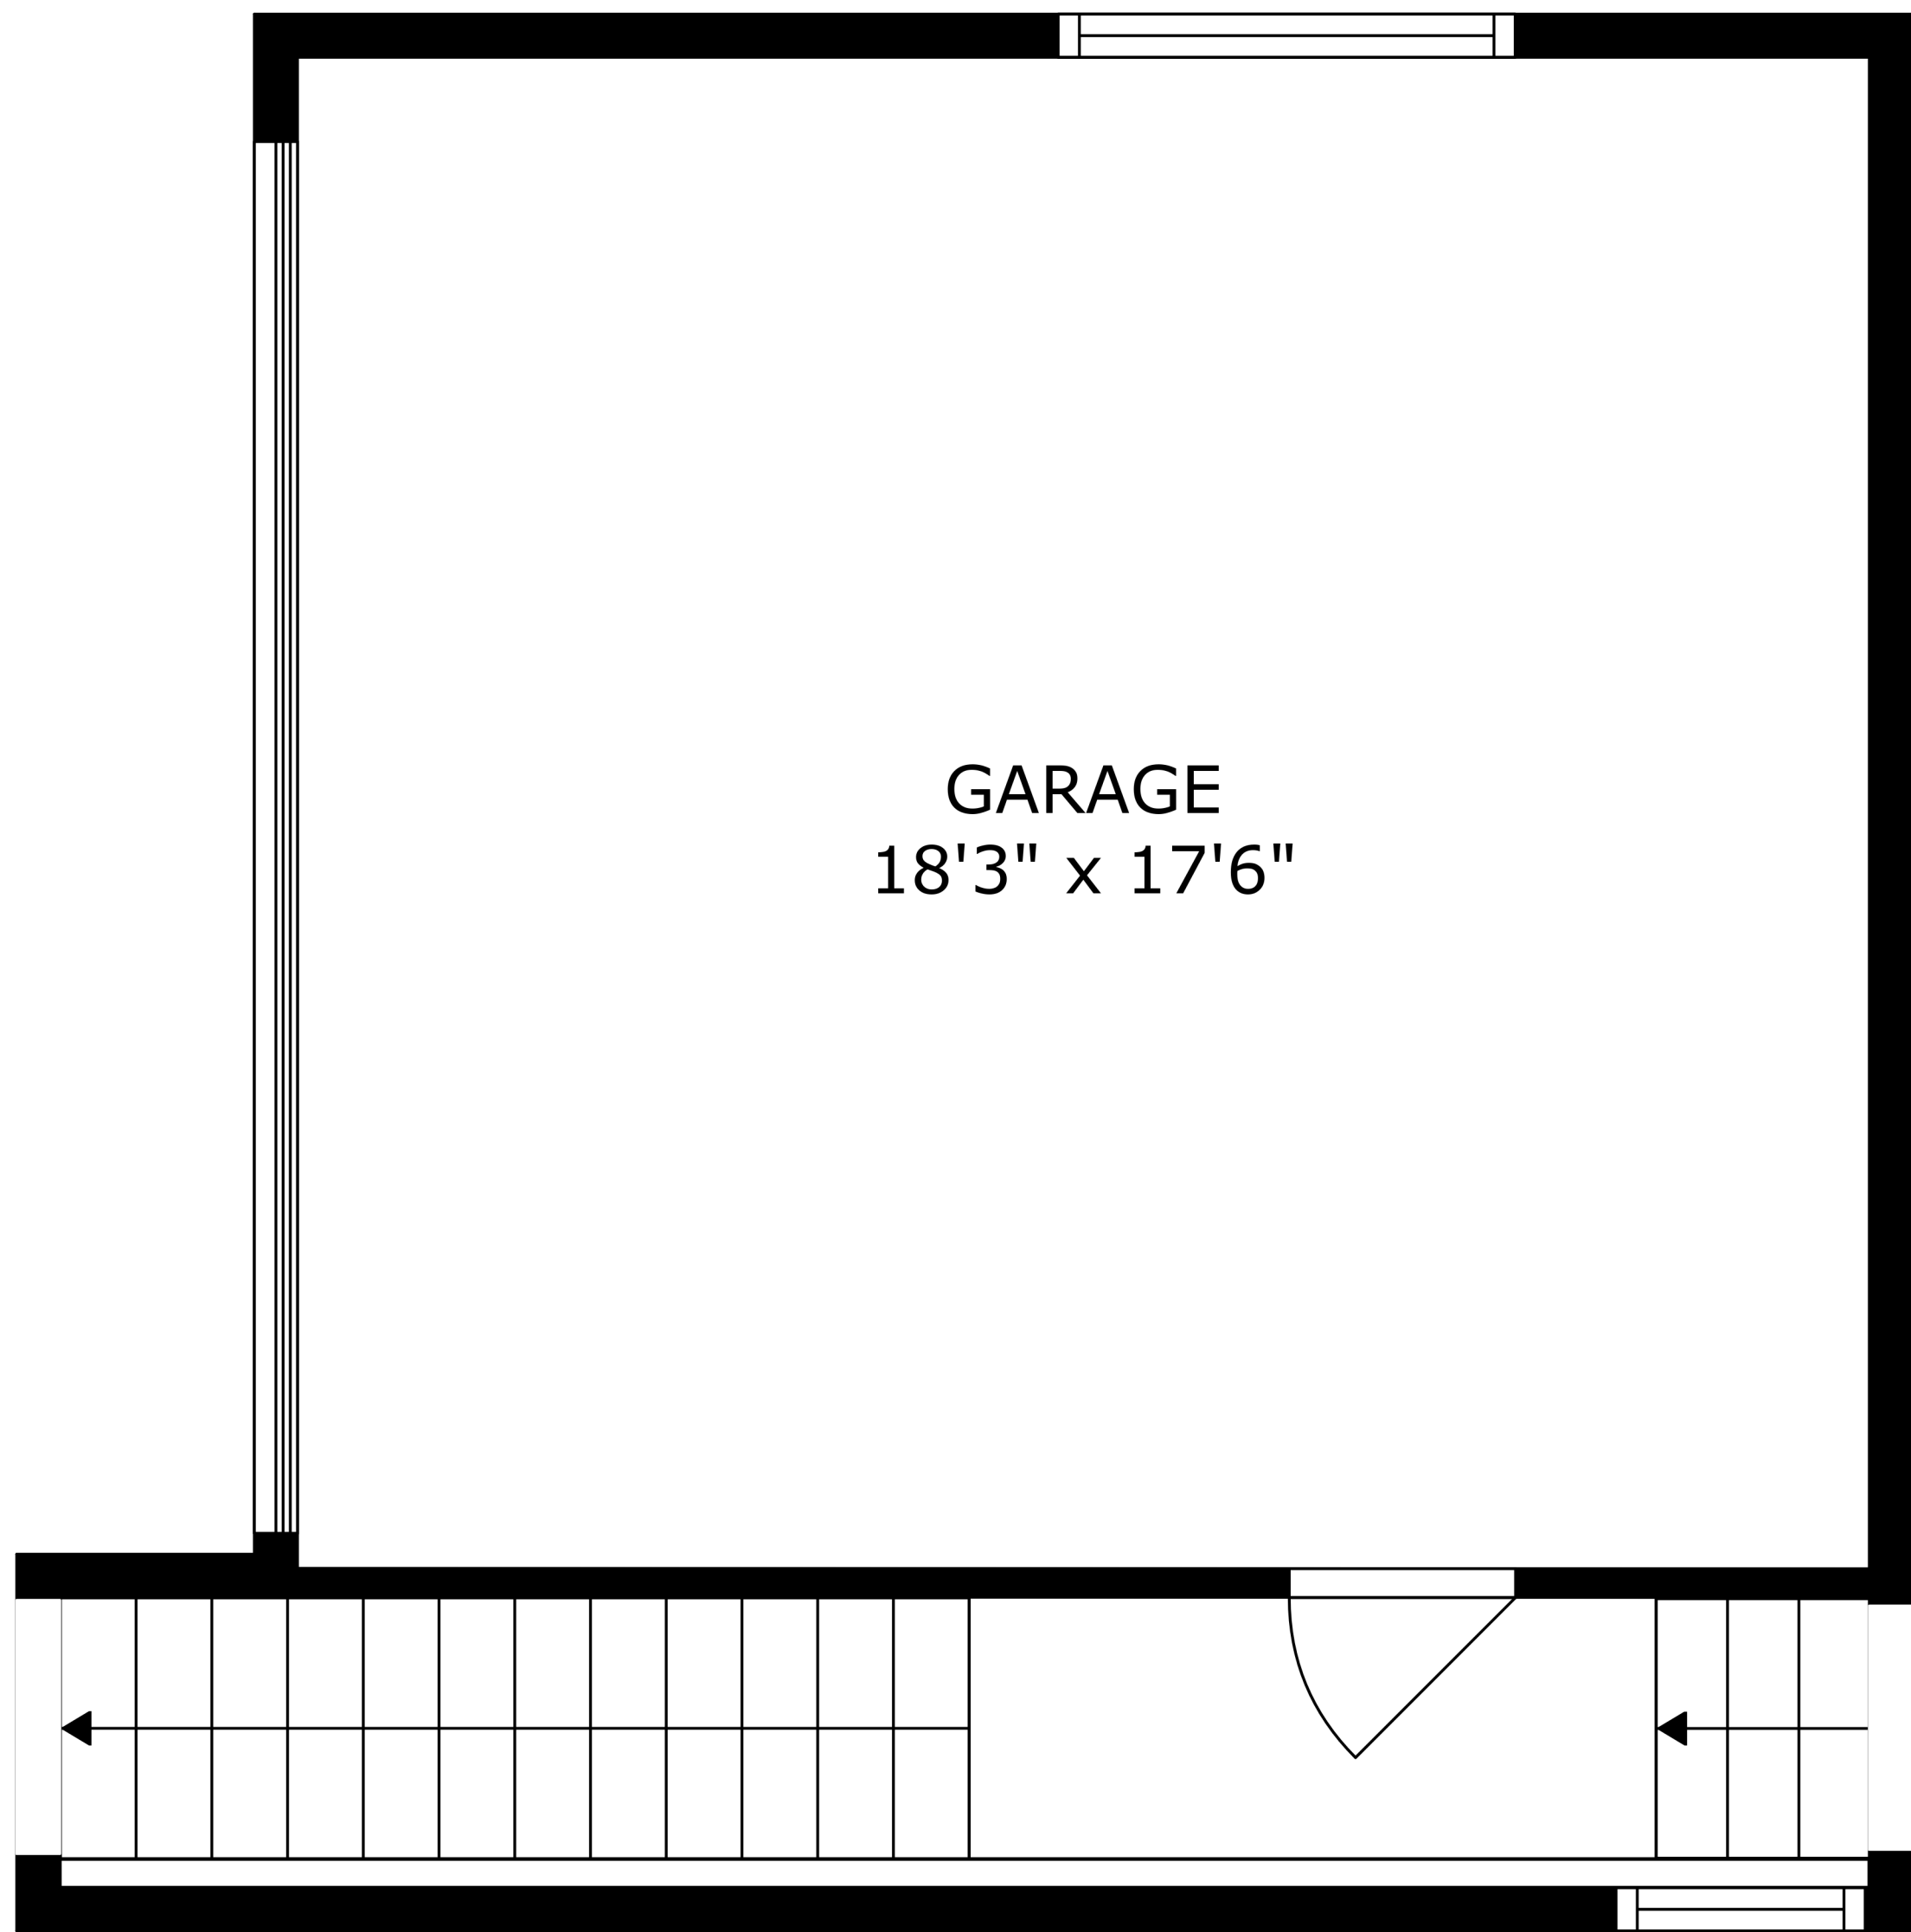

FLOOR 2

FLOOR 3

FLOOR 5

FLOOR 1

FLOOR 4

FLOOR 6

SIZES AND DIMENSIONS ARE APPROXIMATE, ACTUAL MAY VARY.

ROOF DECK
41'6" x 21'7"

SIZES AND DIMENSIONS ARE APPROXIMATE, ACTUAL MAY VARY.

SIZES AND DIMENSIONS ARE APPROXIMATE, ACTUAL MAY VARY.

SIZES AND DIMENSIONS ARE APPROXIMATE, ACTUAL MAY VARY.

SIZES AND DIMENSIONS ARE APPROXIMATE, ACTUAL MAY VARY.

GARAGE
18'3" x 17'6"

SIZES AND DIMENSIONS ARE APPROXIMATE, ACTUAL MAY VARY.

SIZES AND DIMENSIONS ARE APPROXIMATE, ACTUAL MAY VARY.