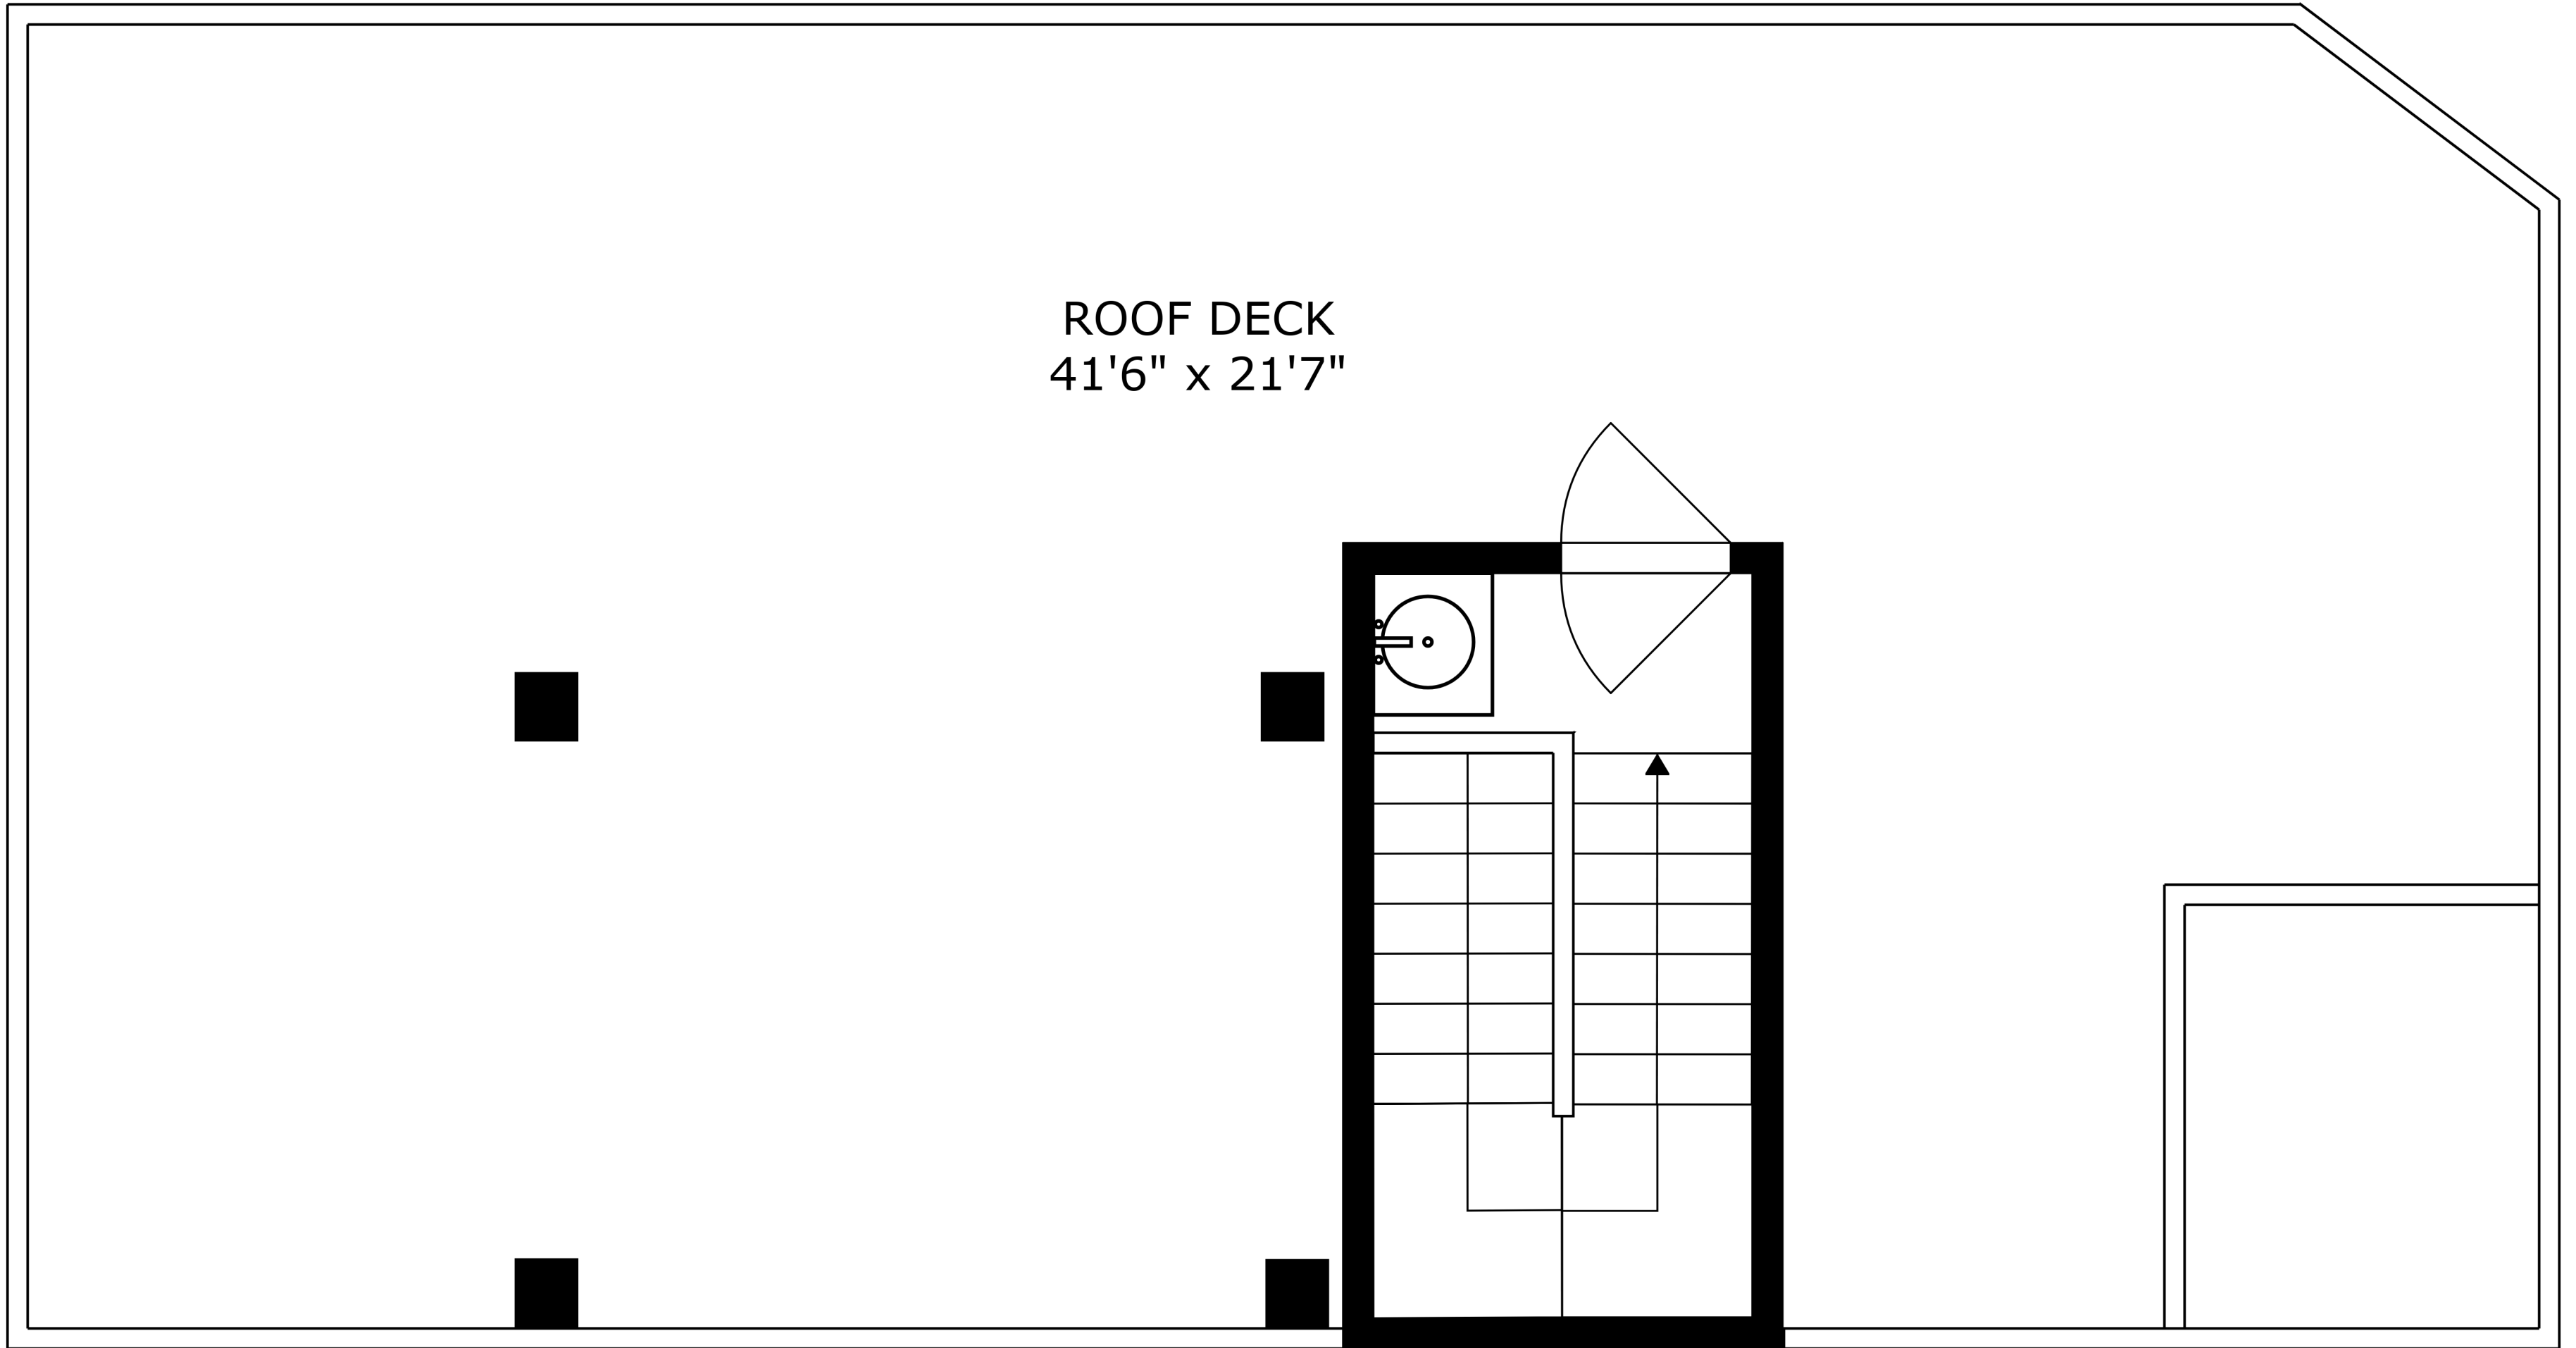

FLOOR 2

FLOOR 3

FLOOR 5

FLOOR 1

FLOOR 4

FLOOR 6

SIZES AND DIMENSIONS ARE APPROXIMATE, ACTUAL MAY VARY.

ROOF DECK
41'6" x 21'7"

GARAGE
18'3" x 17'6"

SIZES AND DIMENSIONS ARE APPROXIMATE, ACTUAL MAY VARY.

SIZES AND DIMENSIONS ARE APPROXIMATE, ACTUAL MAY VARY.