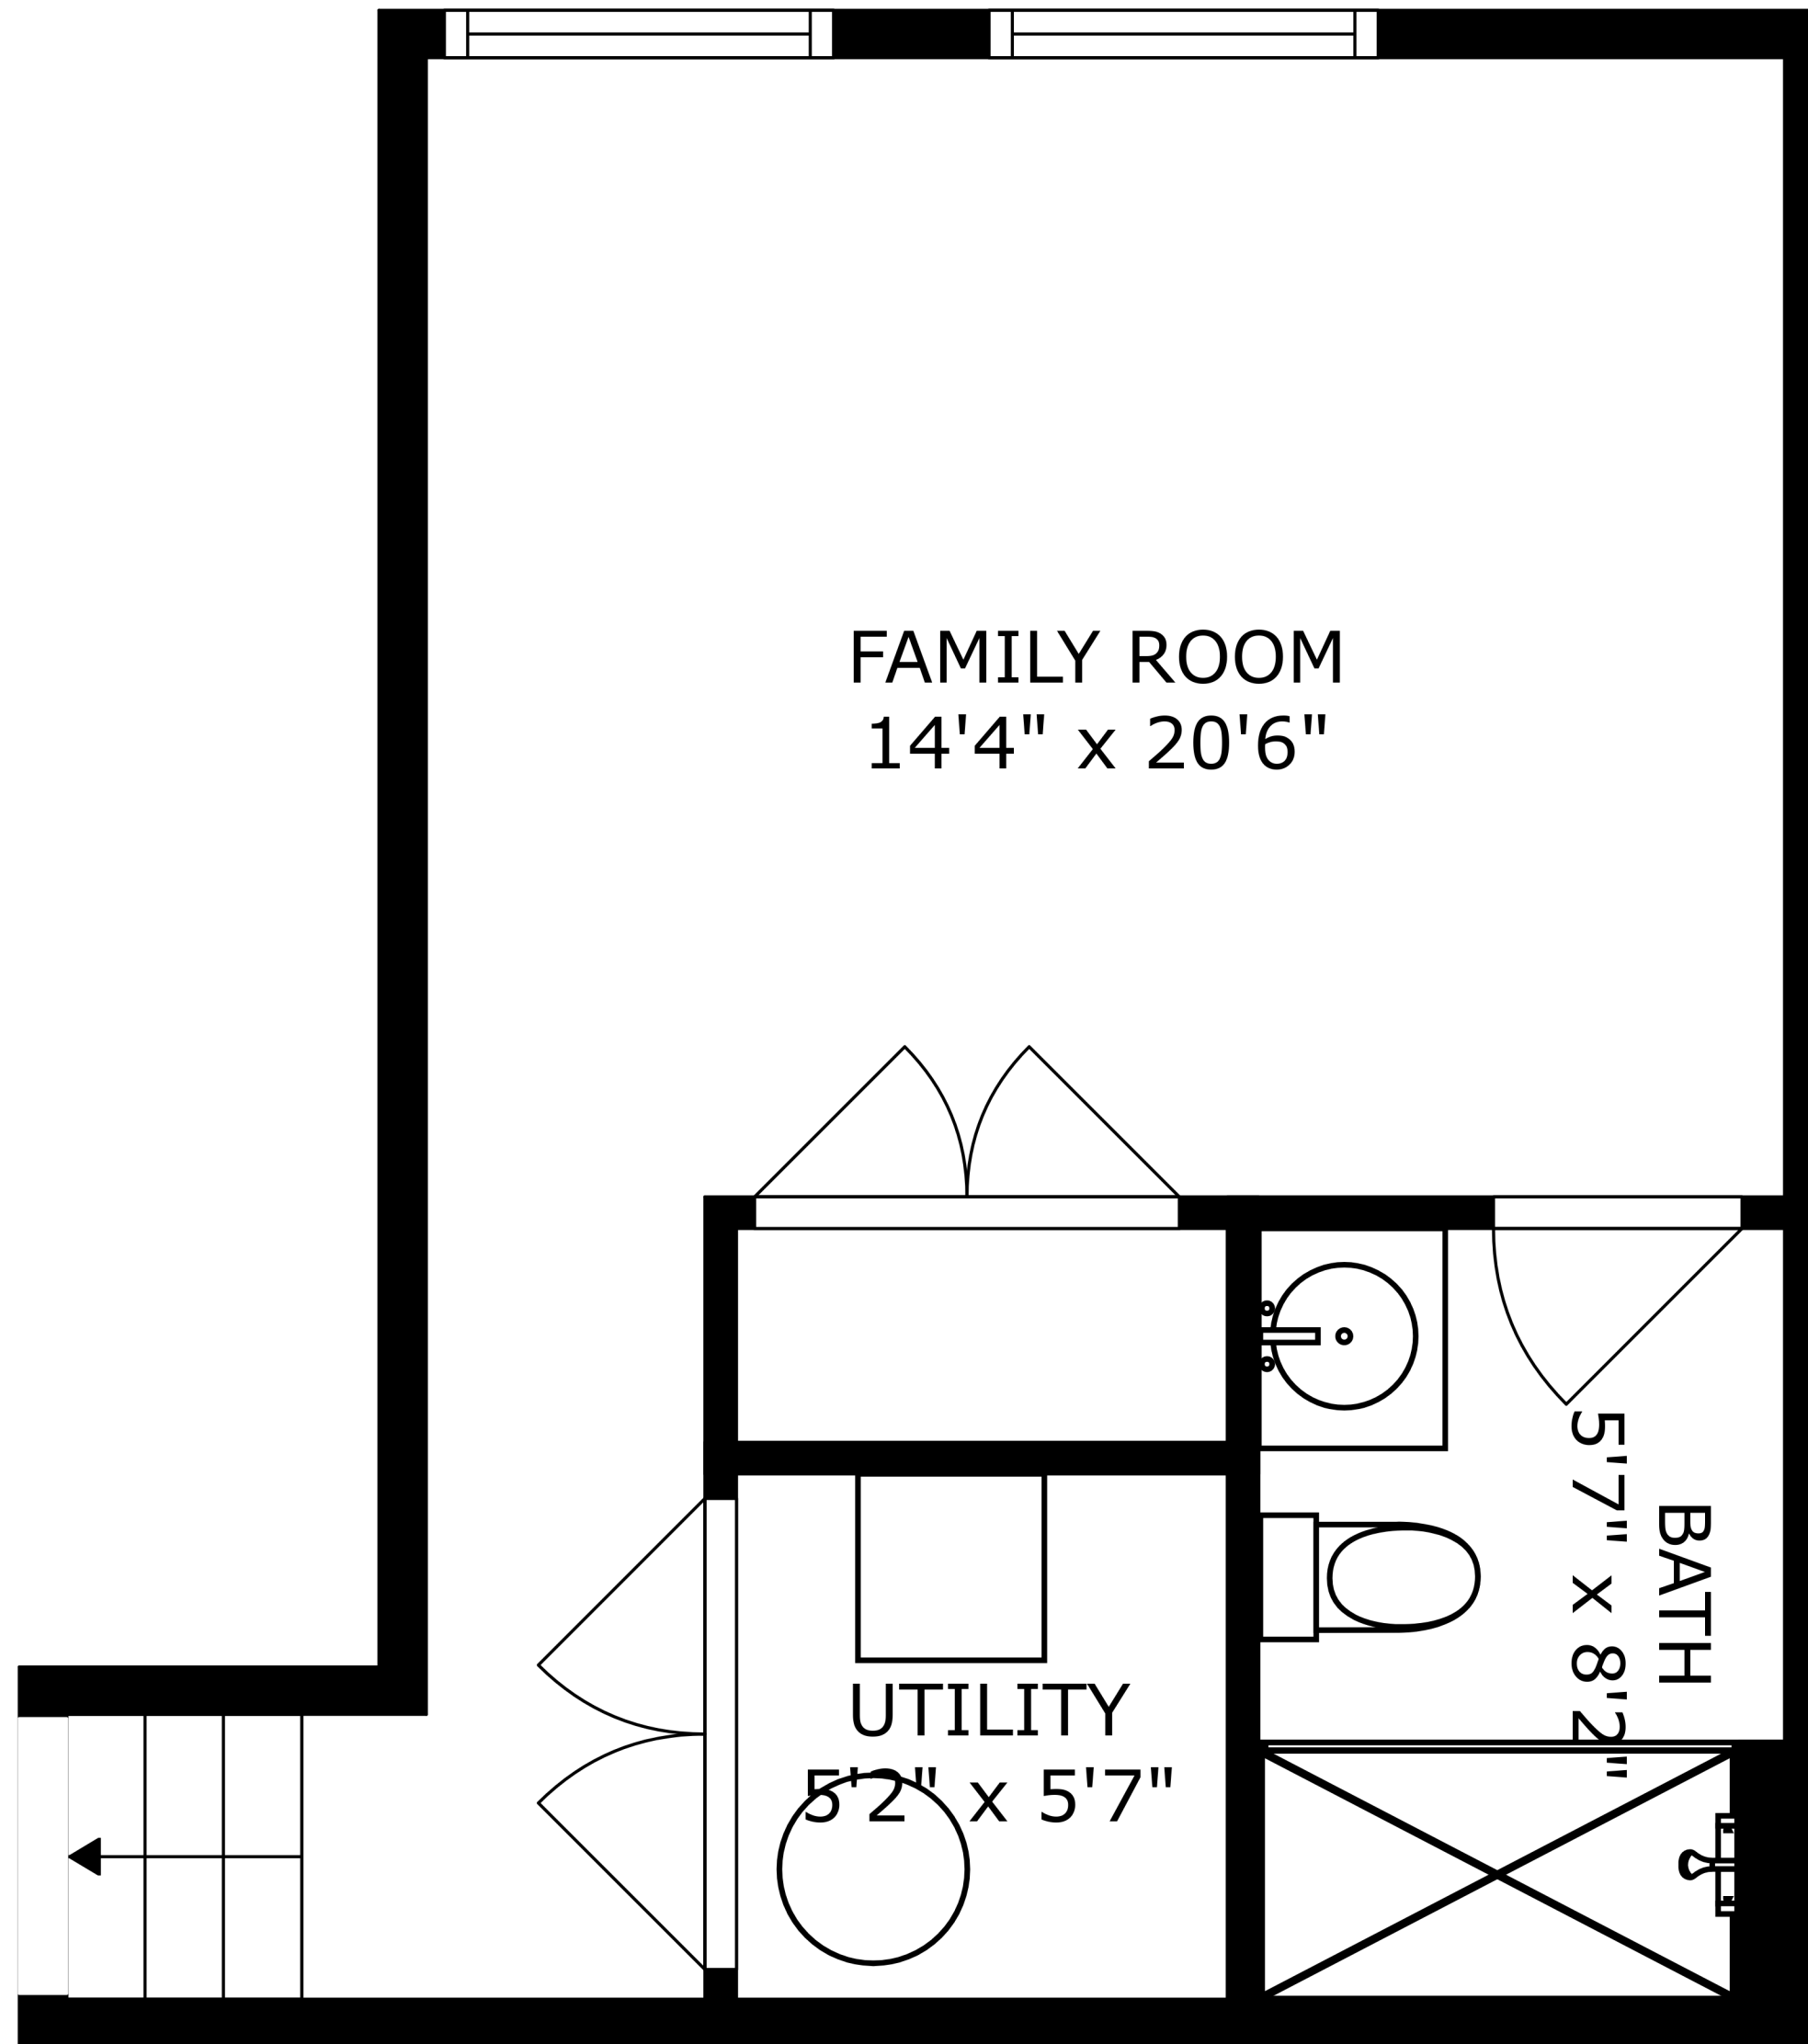

FLOOR 2

FLOOR 3

FLOOR 5

FLOOR 1

FLOOR 4

FLOOR 6

SIZES AND DIMENSIONS ARE APPROXIMATE, ACTUAL MAY VARY.

ROOF DECK
41'6" x 21'7"

SIZES AND DIMENSIONS ARE APPROXIMATE, ACTUAL MAY VARY.

SIZES AND DIMENSIONS ARE APPROXIMATE, ACTUAL MAY VARY.

SIZES AND DIMENSIONS ARE APPROXIMATE, ACTUAL MAY VARY.

SIZES AND DIMENSIONS ARE APPROXIMATE, ACTUAL MAY VARY.

GARAGE
18'3" x 17'6"

SIZES AND DIMENSIONS ARE APPROXIMATE, ACTUAL MAY VARY.

SIZES AND DIMENSIONS ARE APPROXIMATE, ACTUAL MAY VARY.