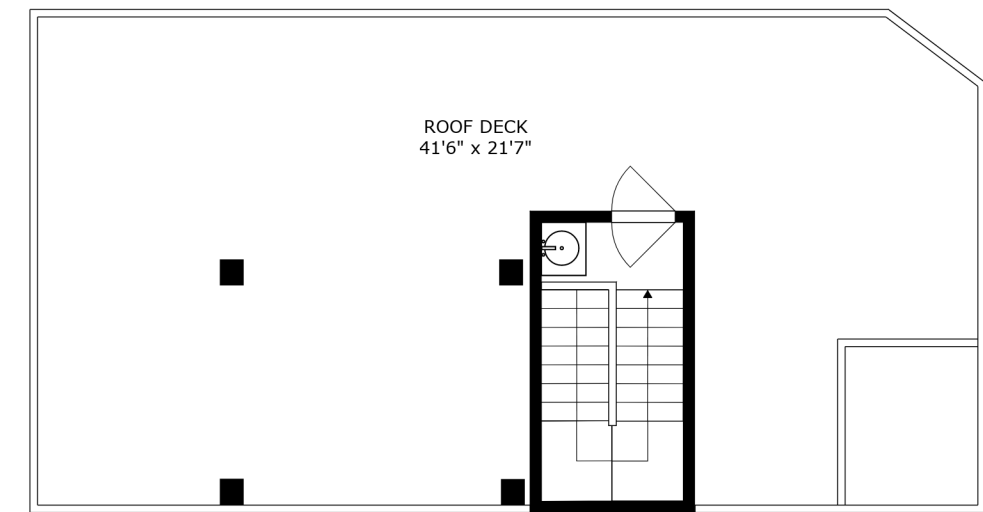

FLOOR 2

FLOOR 3

FLOOR 5

FLOOR 1

FLOOR 4

FLOOR 6

SIZES AND DIMENSIONS ARE APPROXIMATE, ACTUAL MAY VARY.

ROOF DECK
41'6" x 21'7"

GARAGE
18'3" x 17'6"

SIZES AND DIMENSIONS ARE APPROXIMATE, ACTUAL MAY VARY.

SIZES AND DIMENSIONS ARE APPROXIMATE, ACTUAL MAY VARY.