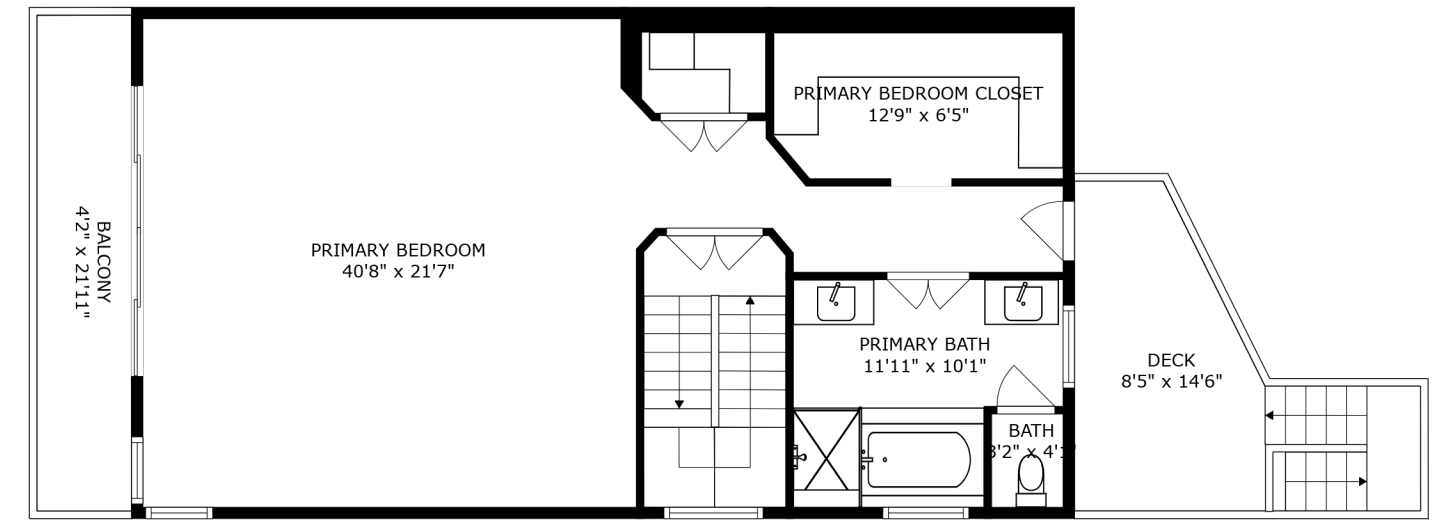

FLOOR 2

FLOOR 3

FLOOR 5

FLOOR 1

FLOOR 4

FLOOR 6

SIZES AND DIMENSIONS ARE APPROXIMATE, ACTUAL MAY VARY.

ROOF DECK
41'6" x 21'7"

SIZES AND DIMENSIONS ARE APPROXIMATE, ACTUAL MAY VARY.

SIZES AND DIMENSIONS ARE APPROXIMATE, ACTUAL MAY VARY.

SIZES AND DIMENSIONS ARE APPROXIMATE, ACTUAL MAY VARY.

SIZES AND DIMENSIONS ARE APPROXIMATE, ACTUAL MAY VARY.

GARAGE
18'3" x 17'6"

SIZES AND DIMENSIONS ARE APPROXIMATE, ACTUAL MAY VARY.

SIZES AND DIMENSIONS ARE APPROXIMATE, ACTUAL MAY VARY.