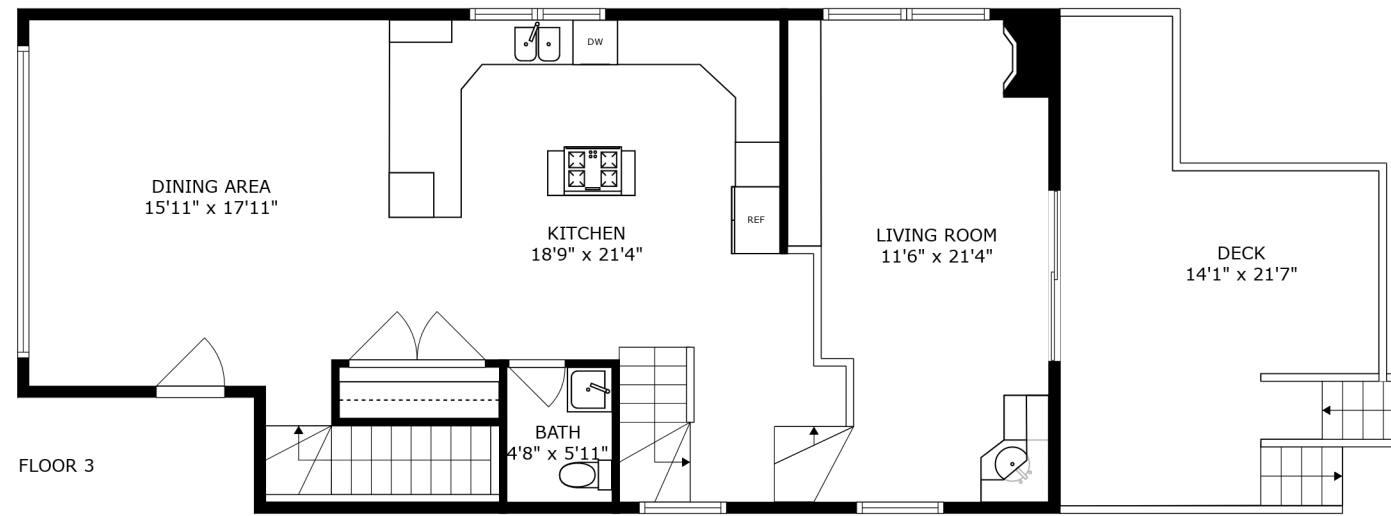

FLOOR 2

FLOOR 3

FLOOR 5

FLOOR 1

FLOOR 4

FLOOR 6

SIZES AND DIMENSIONS ARE APPROXIMATE, ACTUAL MAY VARY.

ROOF DECK
41'6" x 21'7"

SIZES AND DIMENSIONS ARE APPROXIMATE, ACTUAL MAY VARY.

SIZES AND DIMENSIONS ARE APPROXIMATE, ACTUAL MAY VARY.

SIZES AND DIMENSIONS ARE APPROXIMATE, ACTUAL MAY VARY.

SIZES AND DIMENSIONS ARE APPROXIMATE, ACTUAL MAY VARY.

GARAGE
18'3" x 17'6"

SIZES AND DIMENSIONS ARE APPROXIMATE, ACTUAL MAY VARY.

SIZES AND DIMENSIONS ARE APPROXIMATE, ACTUAL MAY VARY.