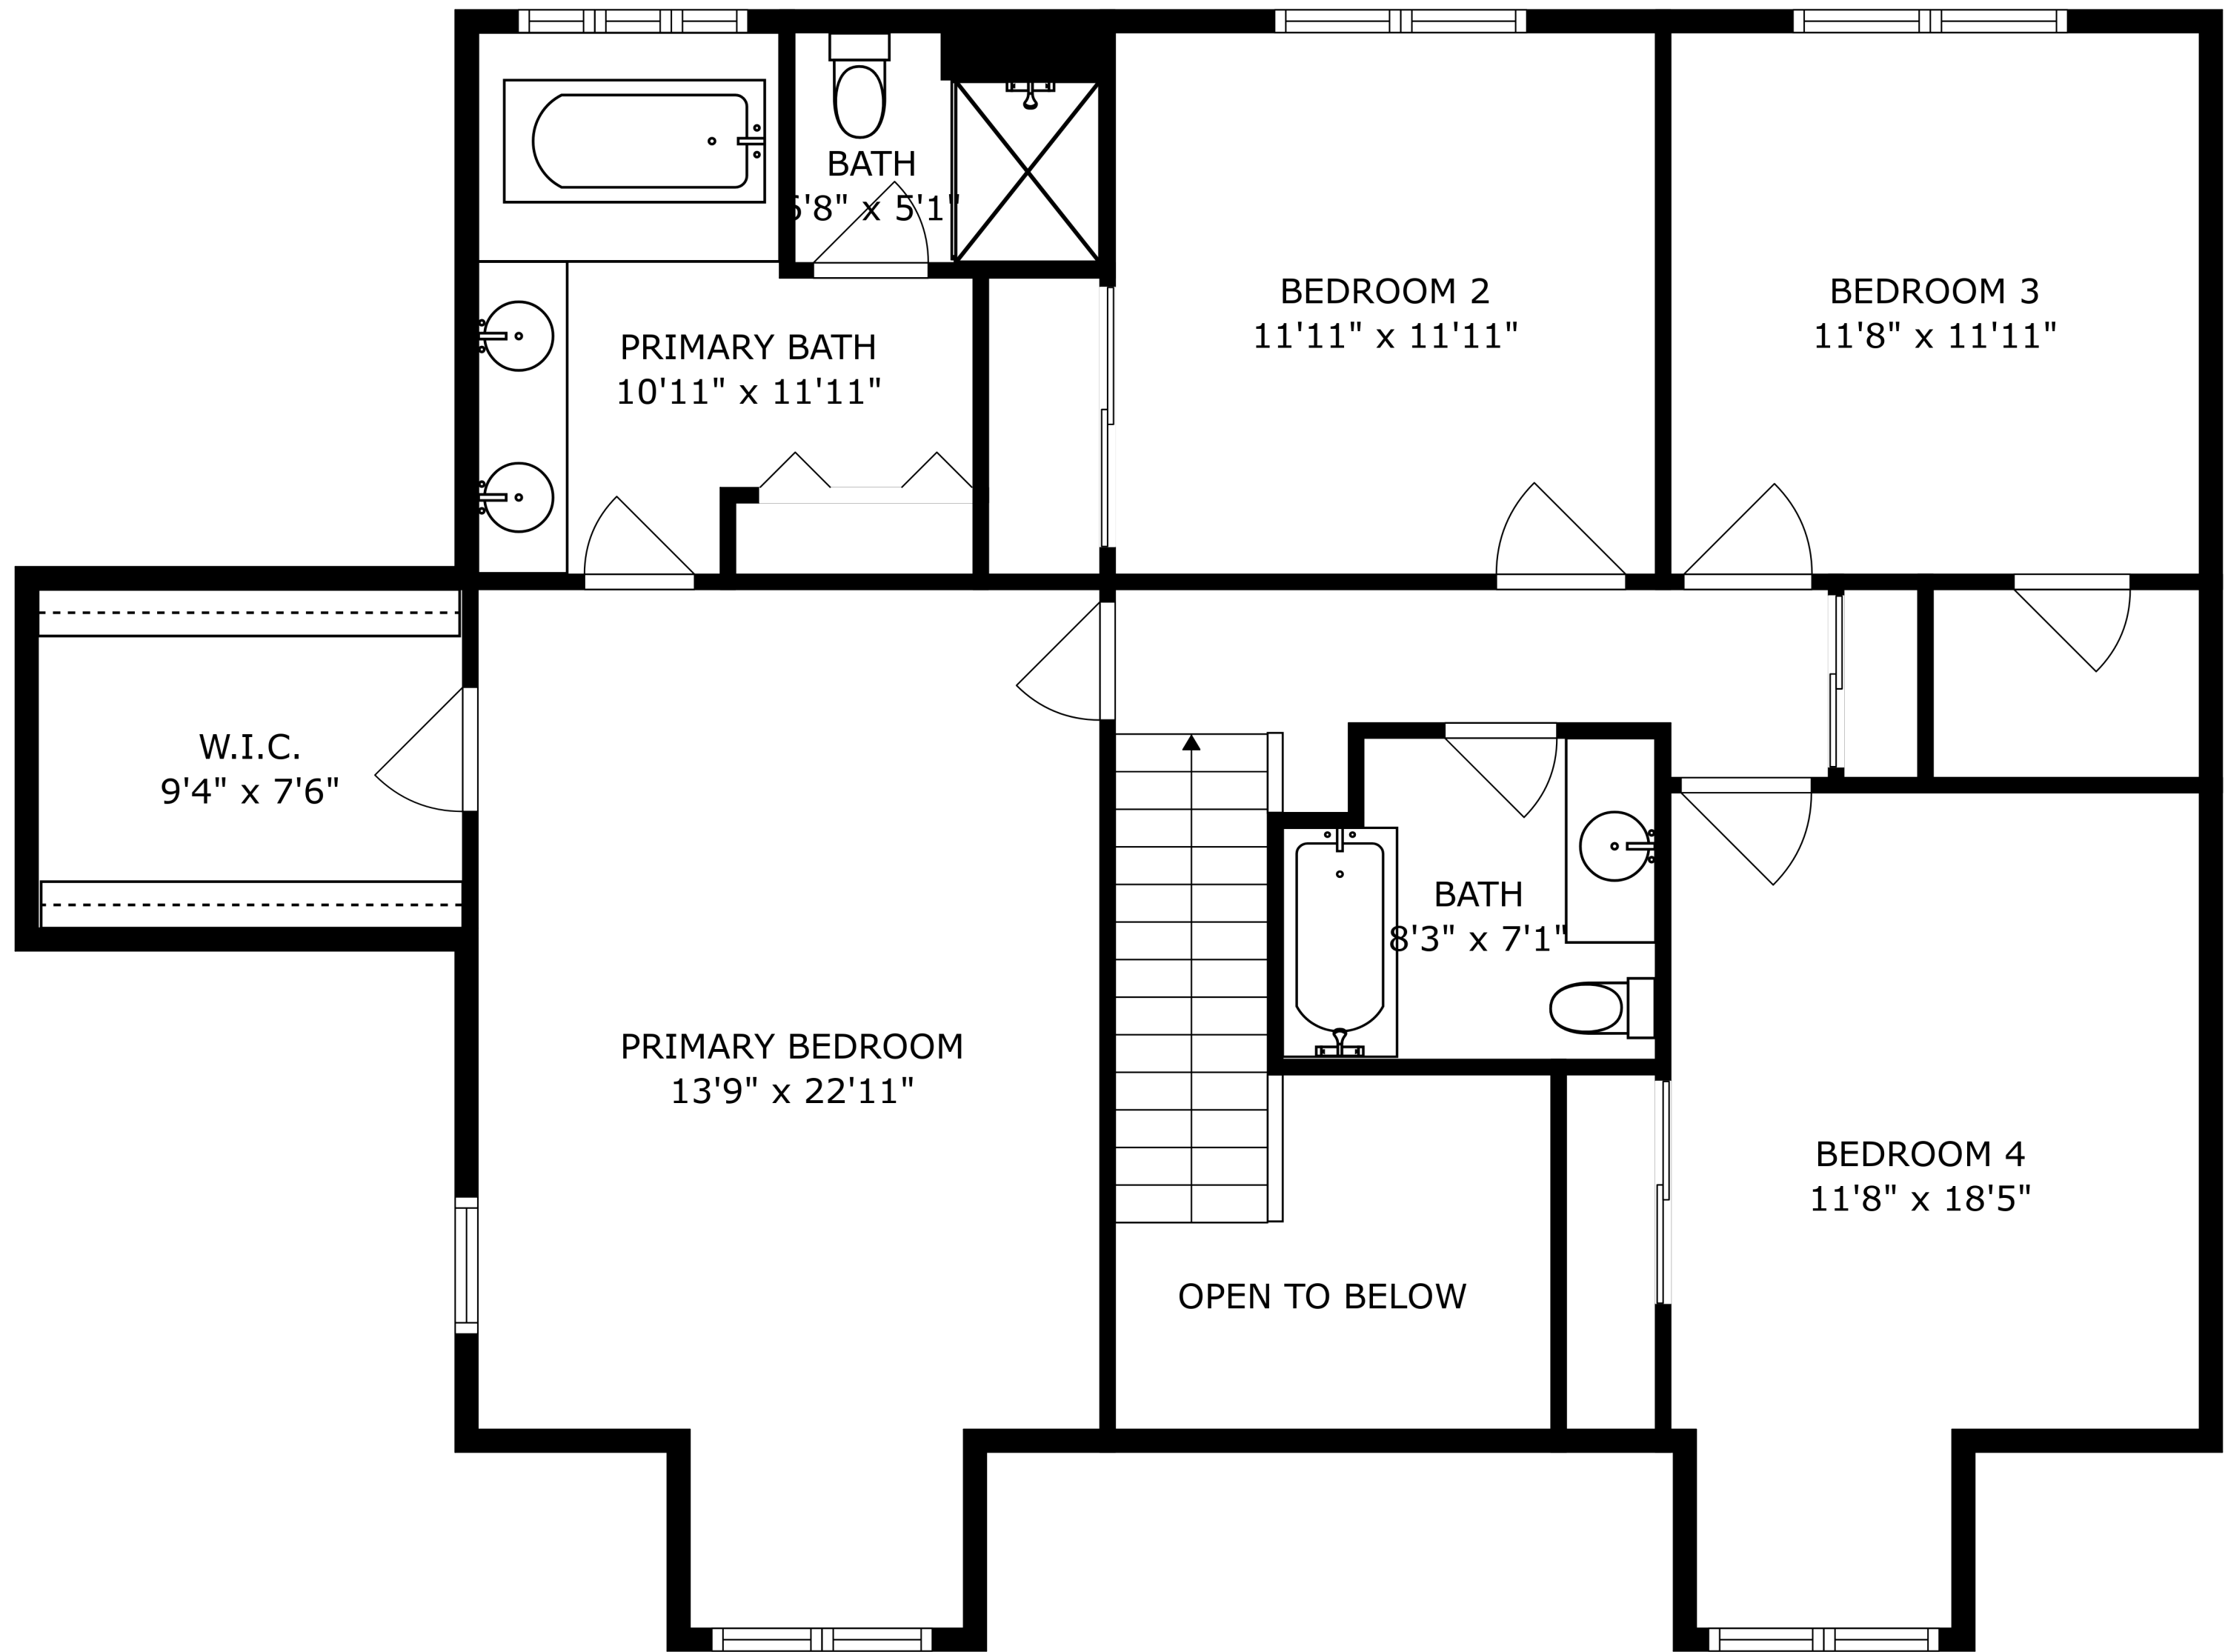

SIZES AND DIMENSIONS ARE APPROXIMATE, ACTUAL MAY VARY.

SIZES AND DIMENSIONS ARE APPROXIMATE, ACTUAL MAY VARY.

SIZES AND DIMENSIONS ARE APPROXIMATE, ACTUAL MAY VARY.

UNFINISHED BASEMENT

UNFINISHED REC AREA
14'7" x 24'4"

STORAGE
37'1" x 4'4"

SIZES AND DIMENSIONS ARE APPROXIMATE, ACTUAL MAY VARY.