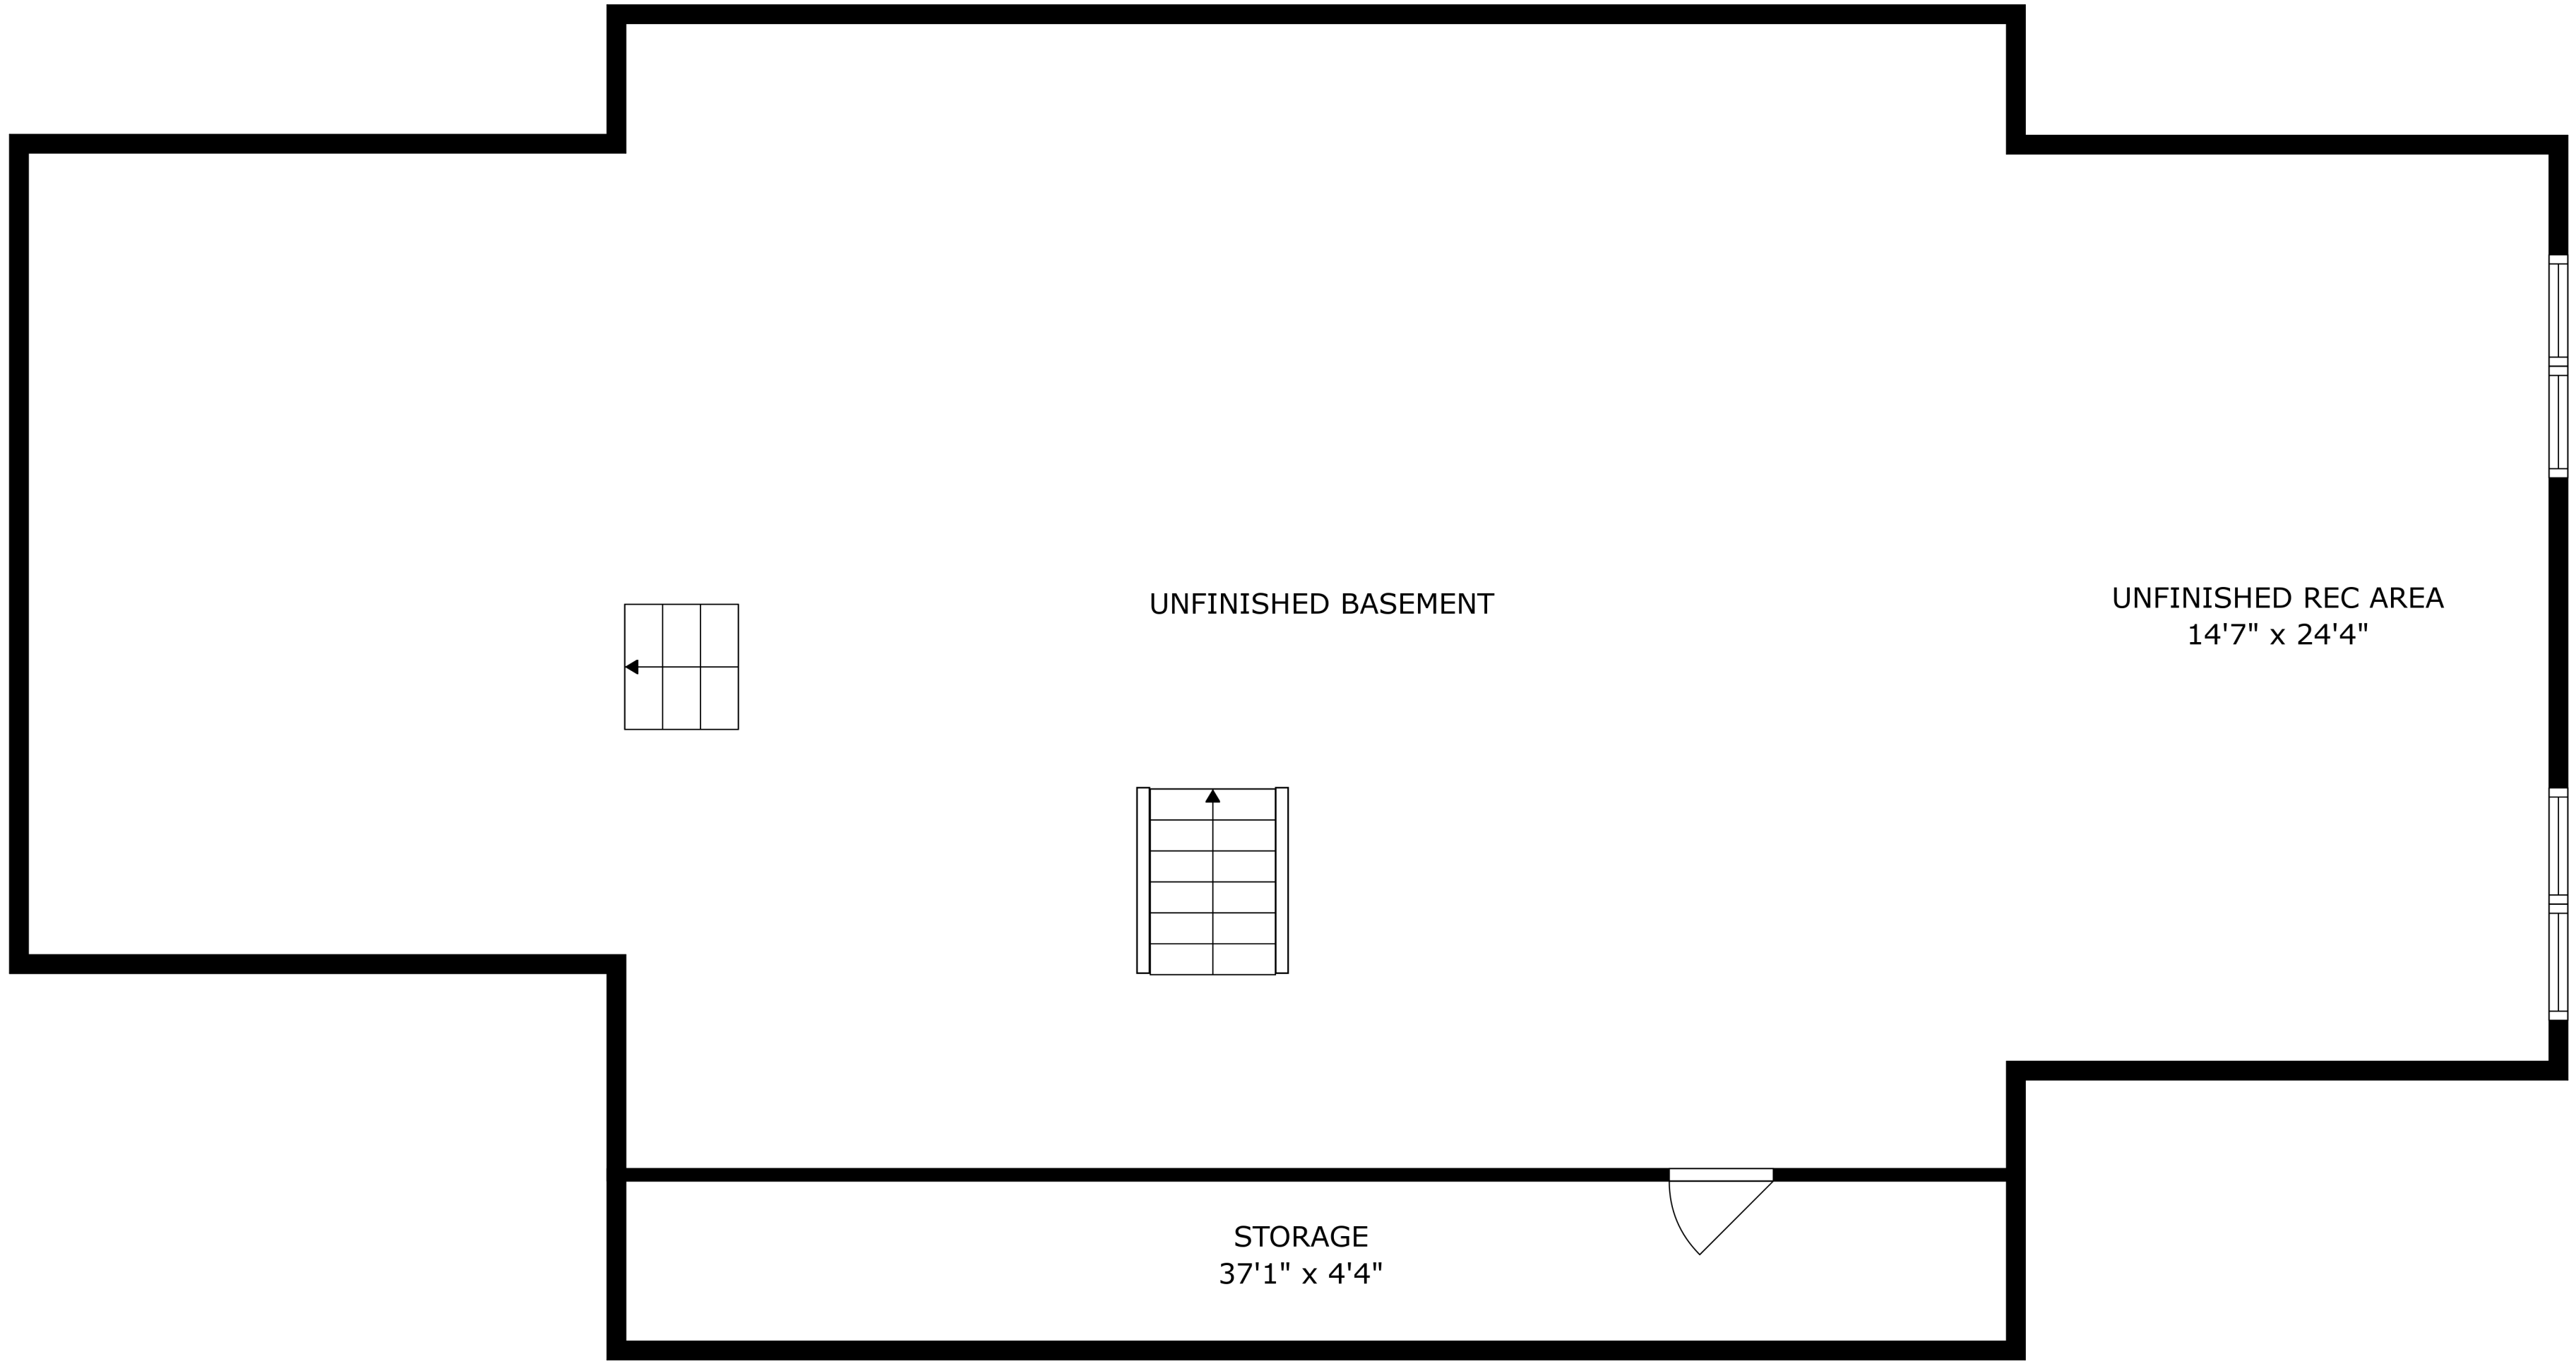

SIZES AND DIMENSIONS ARE APPROXIMATE, ACTUAL MAY VARY.

SIZES AND DIMENSIONS ARE APPROXIMATE, ACTUAL MAY VARY.

SIZES AND DIMENSIONS ARE APPROXIMATE, ACTUAL MAY VARY.

UNFINISHED BASEMENT

UNFINISHED REC AREA
14'7" x 24'4"

STORAGE
37'1" x 4'4"

SIZES AND DIMENSIONS ARE APPROXIMATE, ACTUAL MAY VARY.