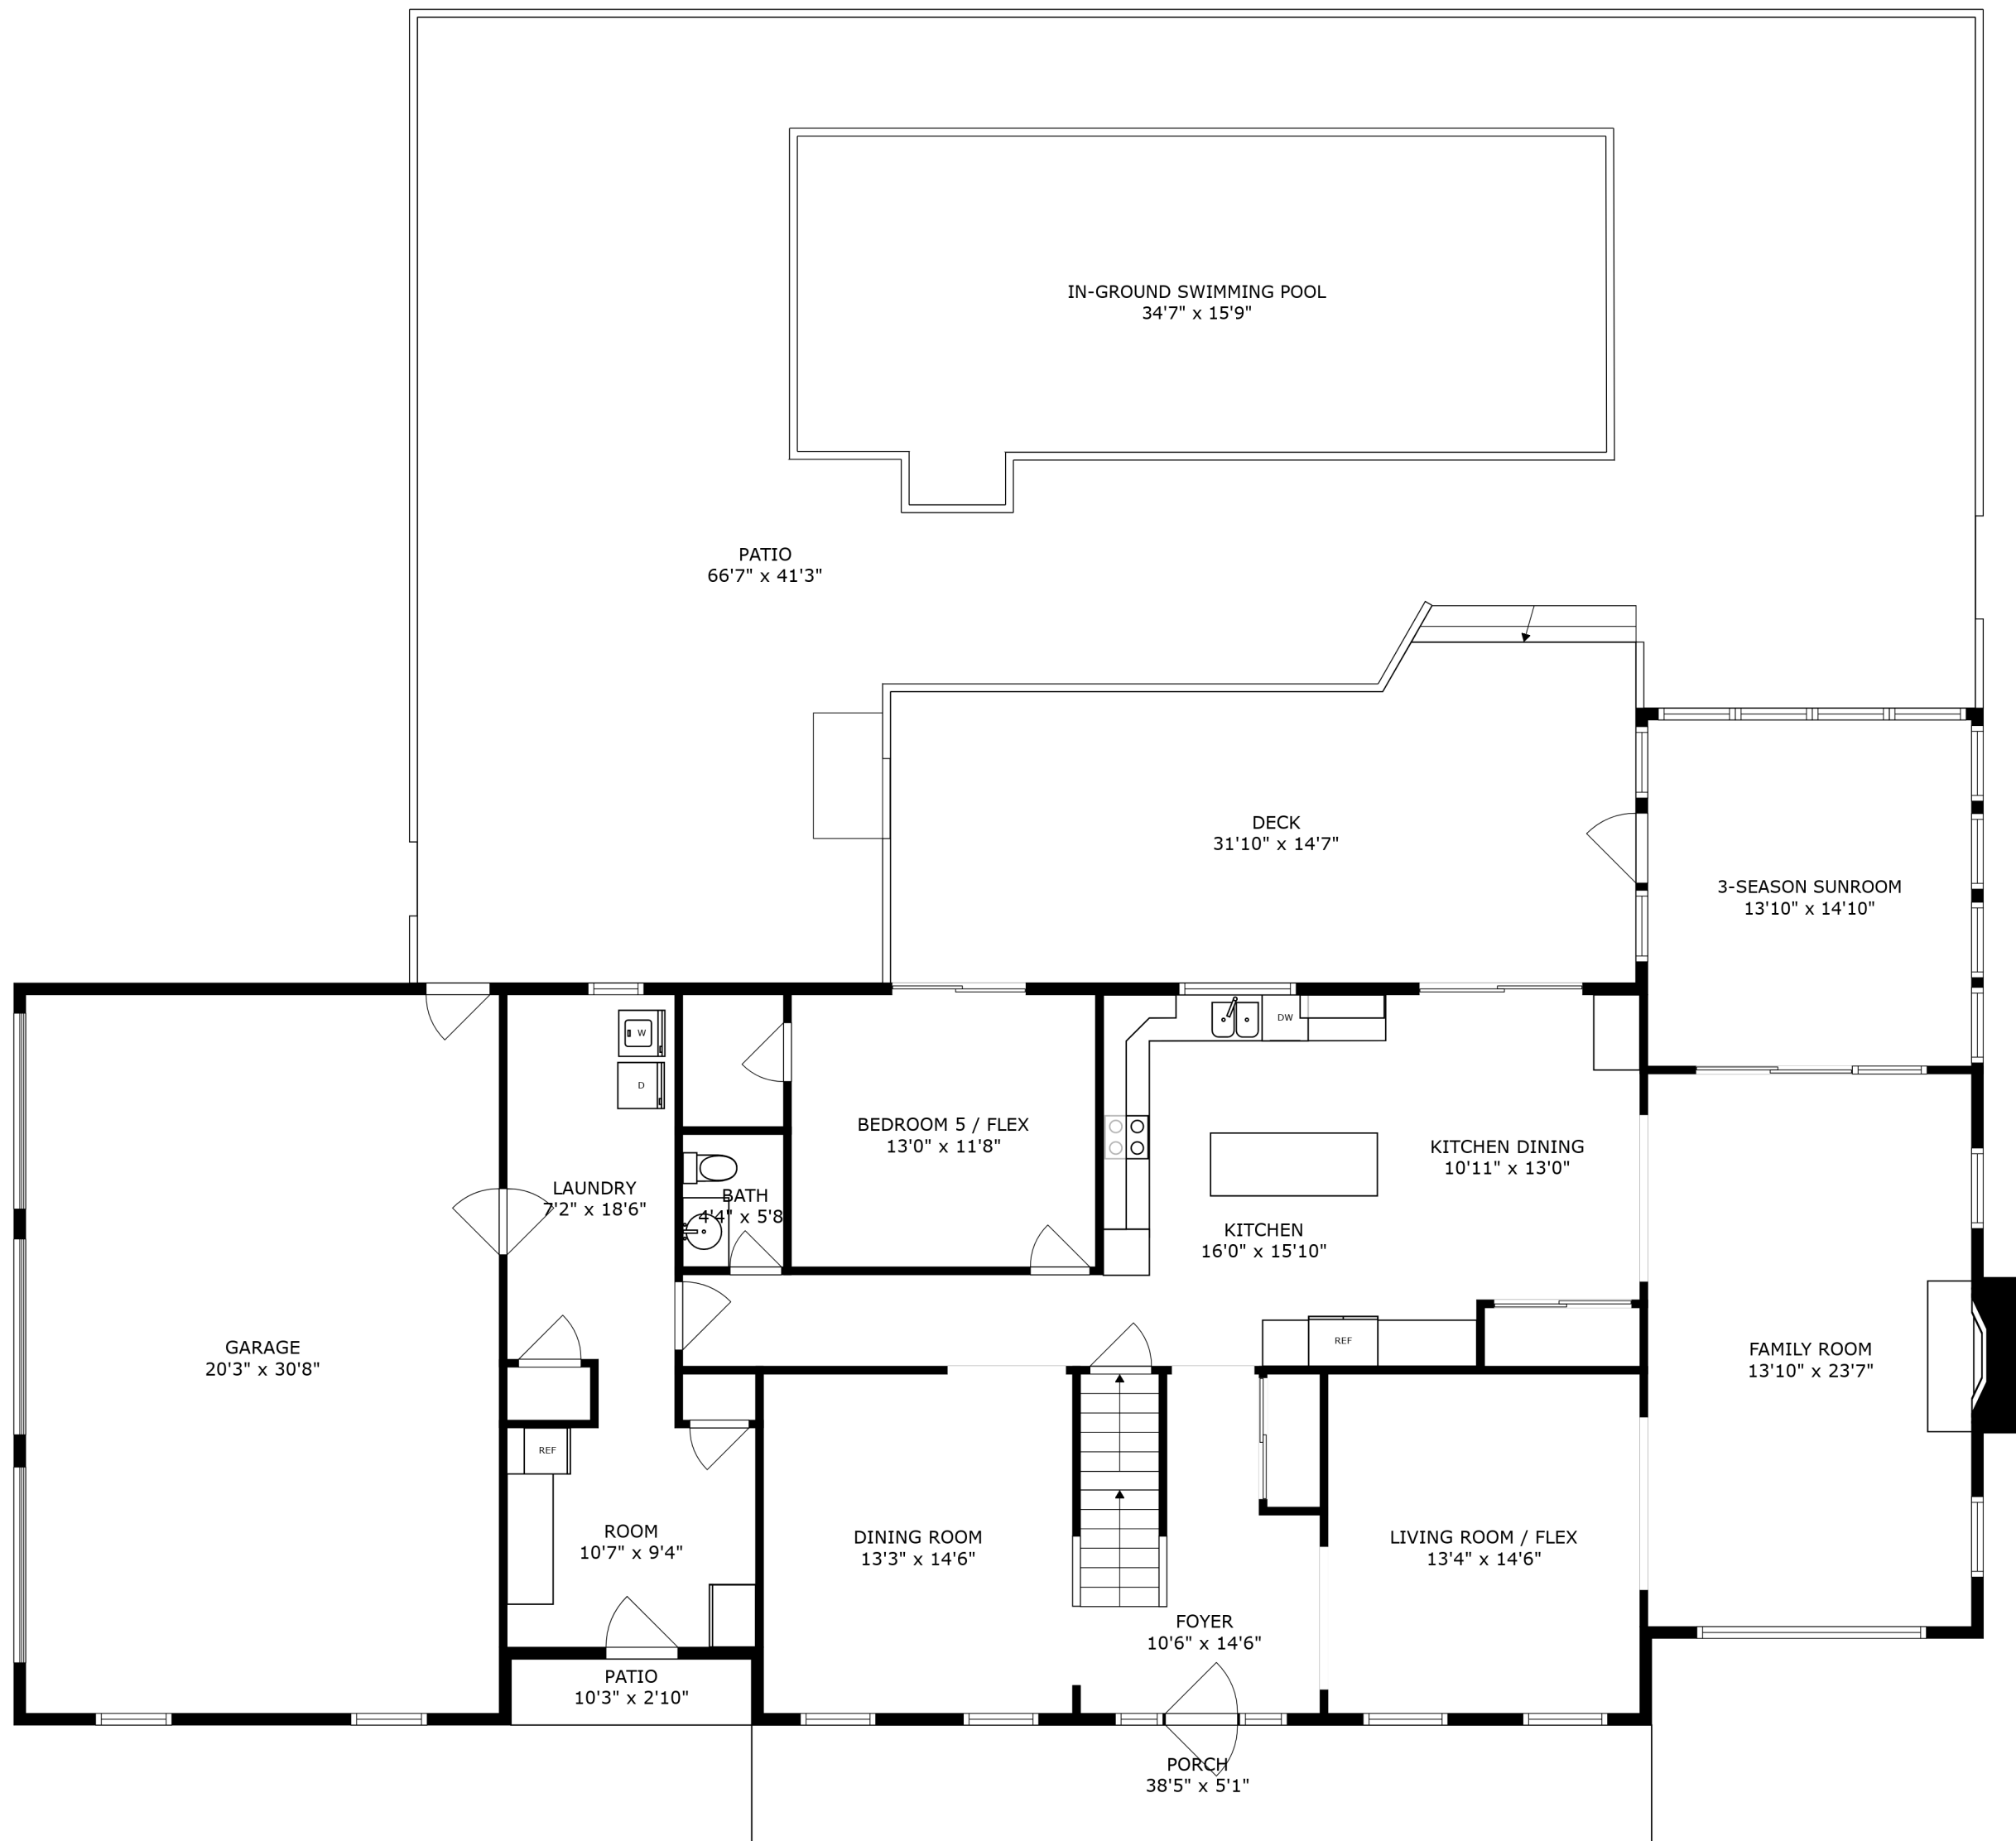

SIZES AND DIMENSIONS ARE APPROXIMATE, ACTUAL MAY VARY.

SIZES AND DIMENSIONS ARE APPROXIMATE, ACTUAL MAY VARY.

SIZES AND DIMENSIONS ARE APPROXIMATE, ACTUAL MAY VARY.

UNFINISHED BASEMENT

UNFINISHED REC AREA
14'7" x 24'4"

STORAGE
37'1" x 4'4"

SIZES AND DIMENSIONS ARE APPROXIMATE, ACTUAL MAY VARY.