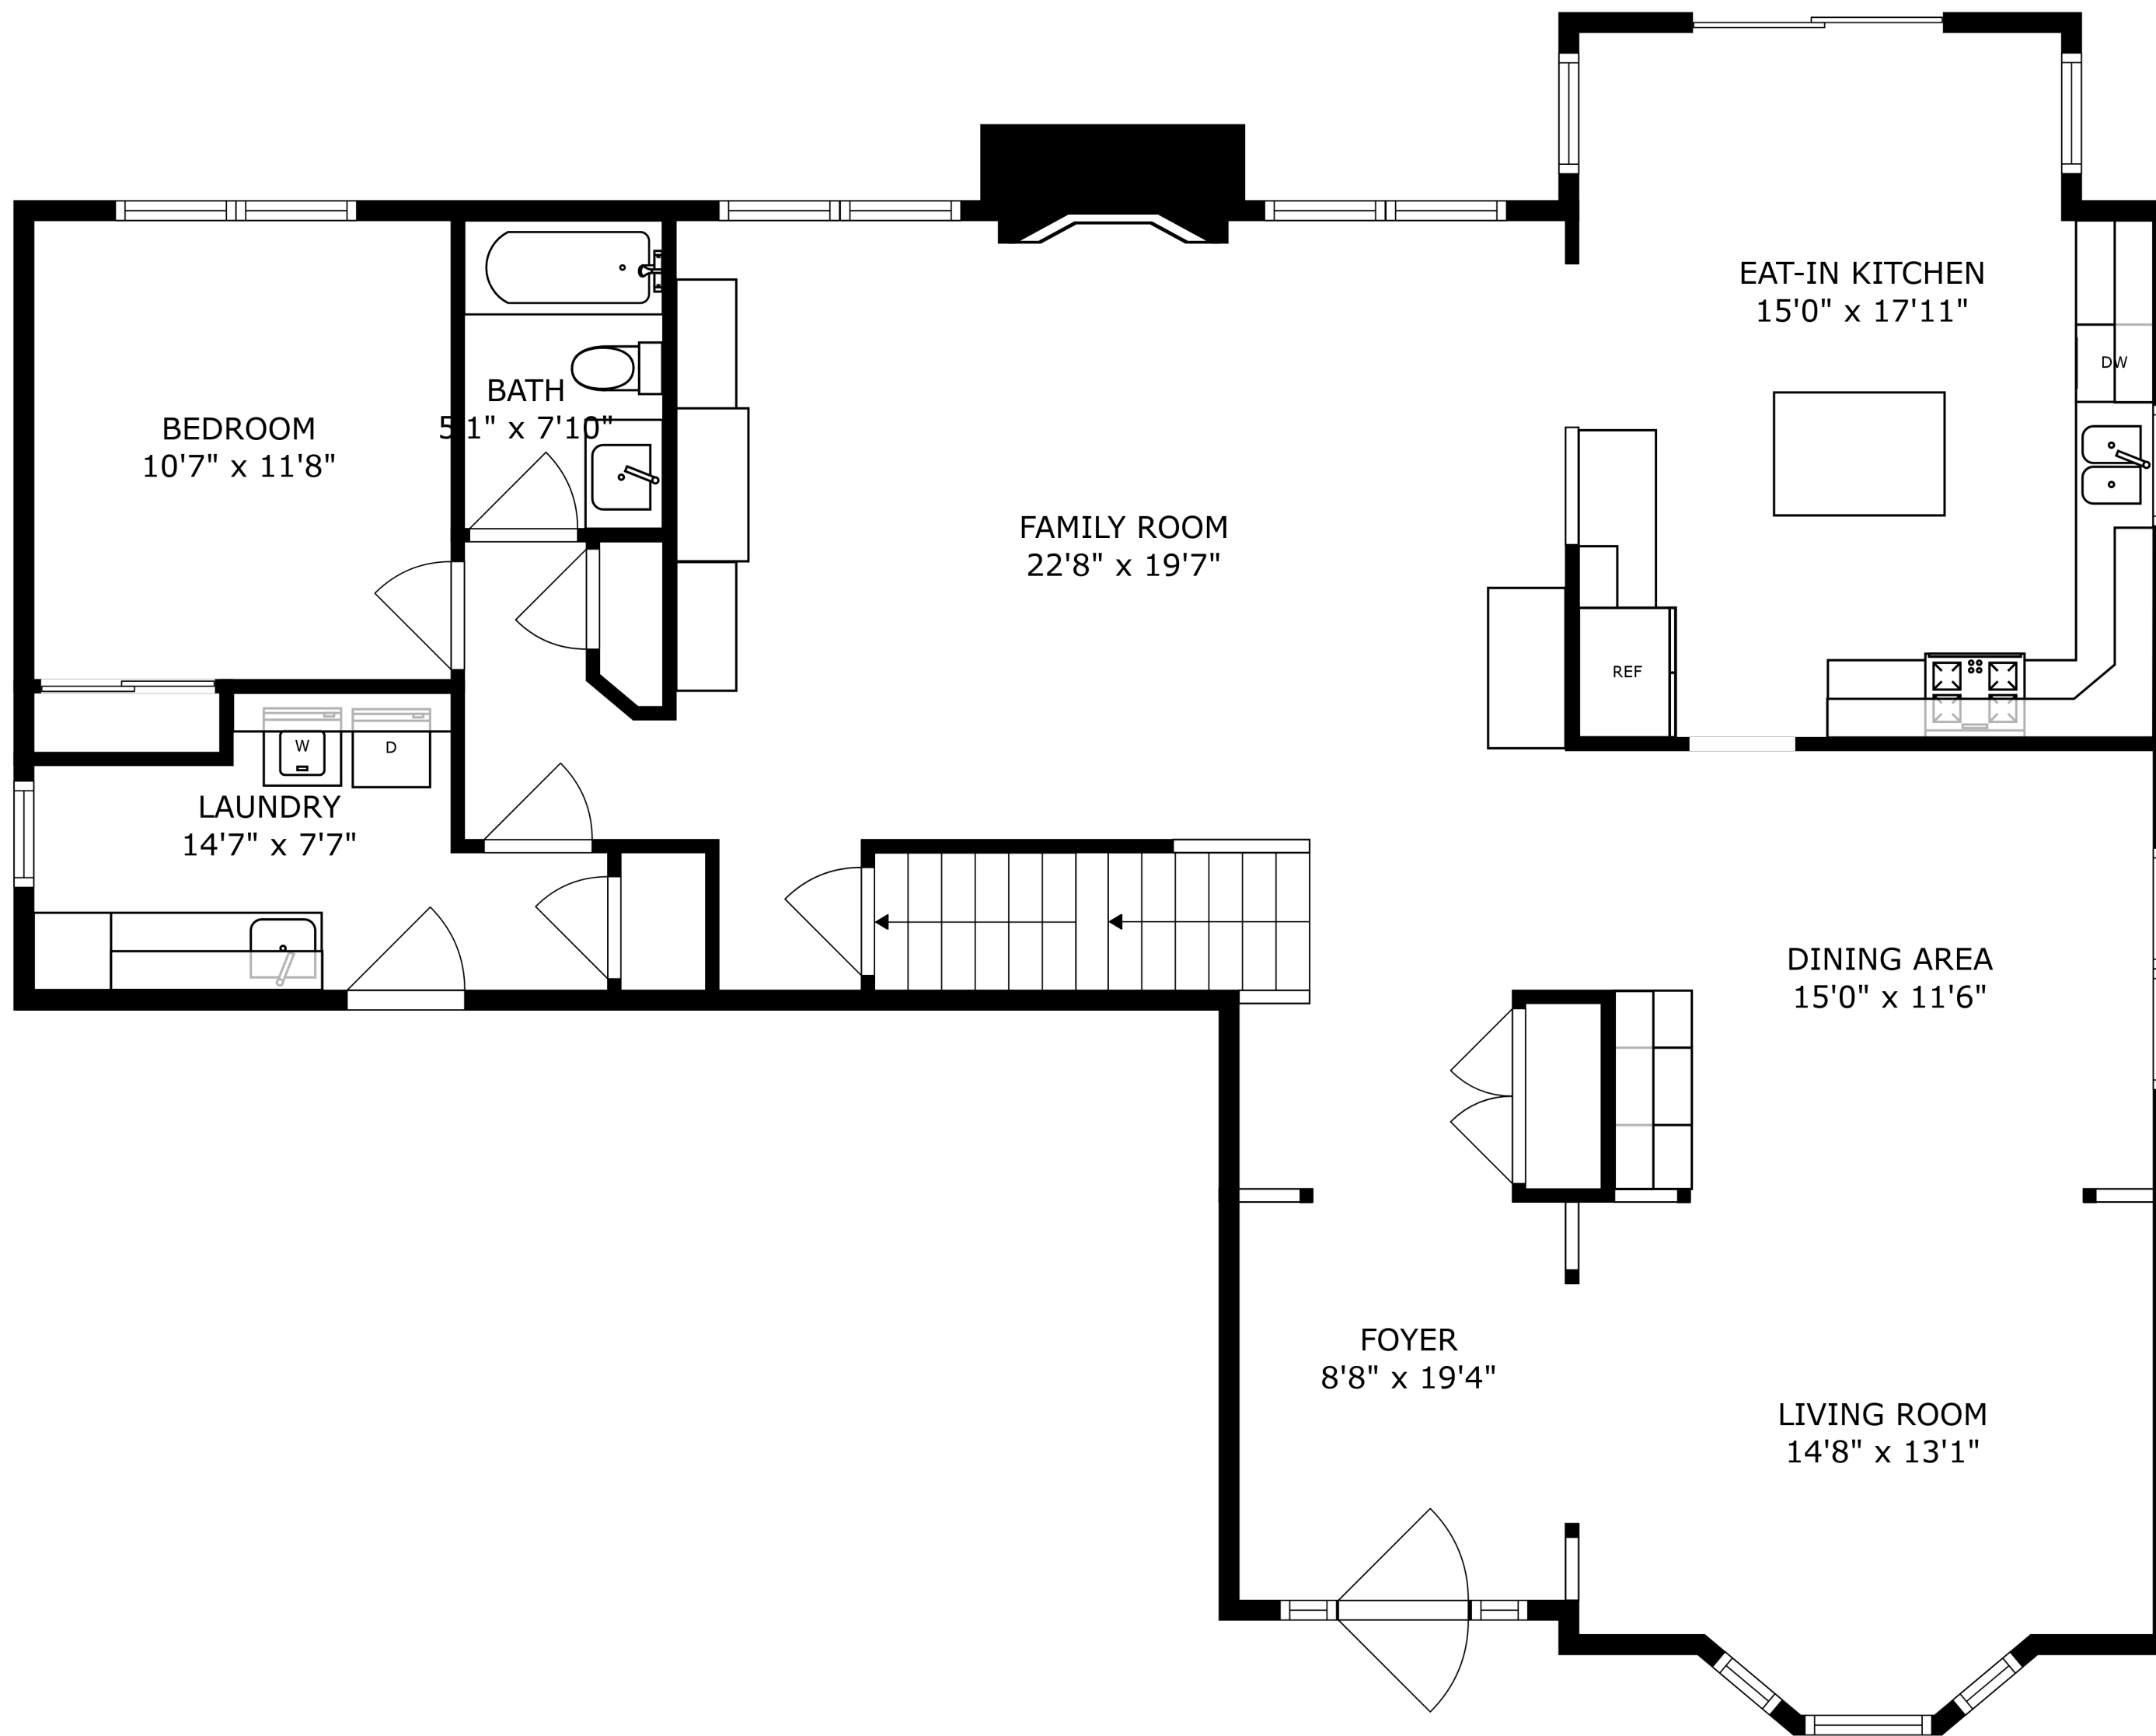

SIZES AND DIMENSIONS ARE APPROXIMATE, ACTUAL MAY VARY.

SIZES AND DIMENSIONS ARE APPROXIMATE, ACTUAL MAY VARY.

SIZES AND DIMENSIONS ARE APPROXIMATE, ACTUAL MAY VARY.

BONUS ROOM
11'0" x 11'1"

BATH
4'11" x 7'8"

ELECTRICAL ROOM
20'10" x 8'1"

WET BAR
13'10" x 7'11"

RECREATION ROOM
39'5" x 39'8"

SIZES AND DIMENSIONS ARE APPROXIMATE, ACTUAL MAY VARY.