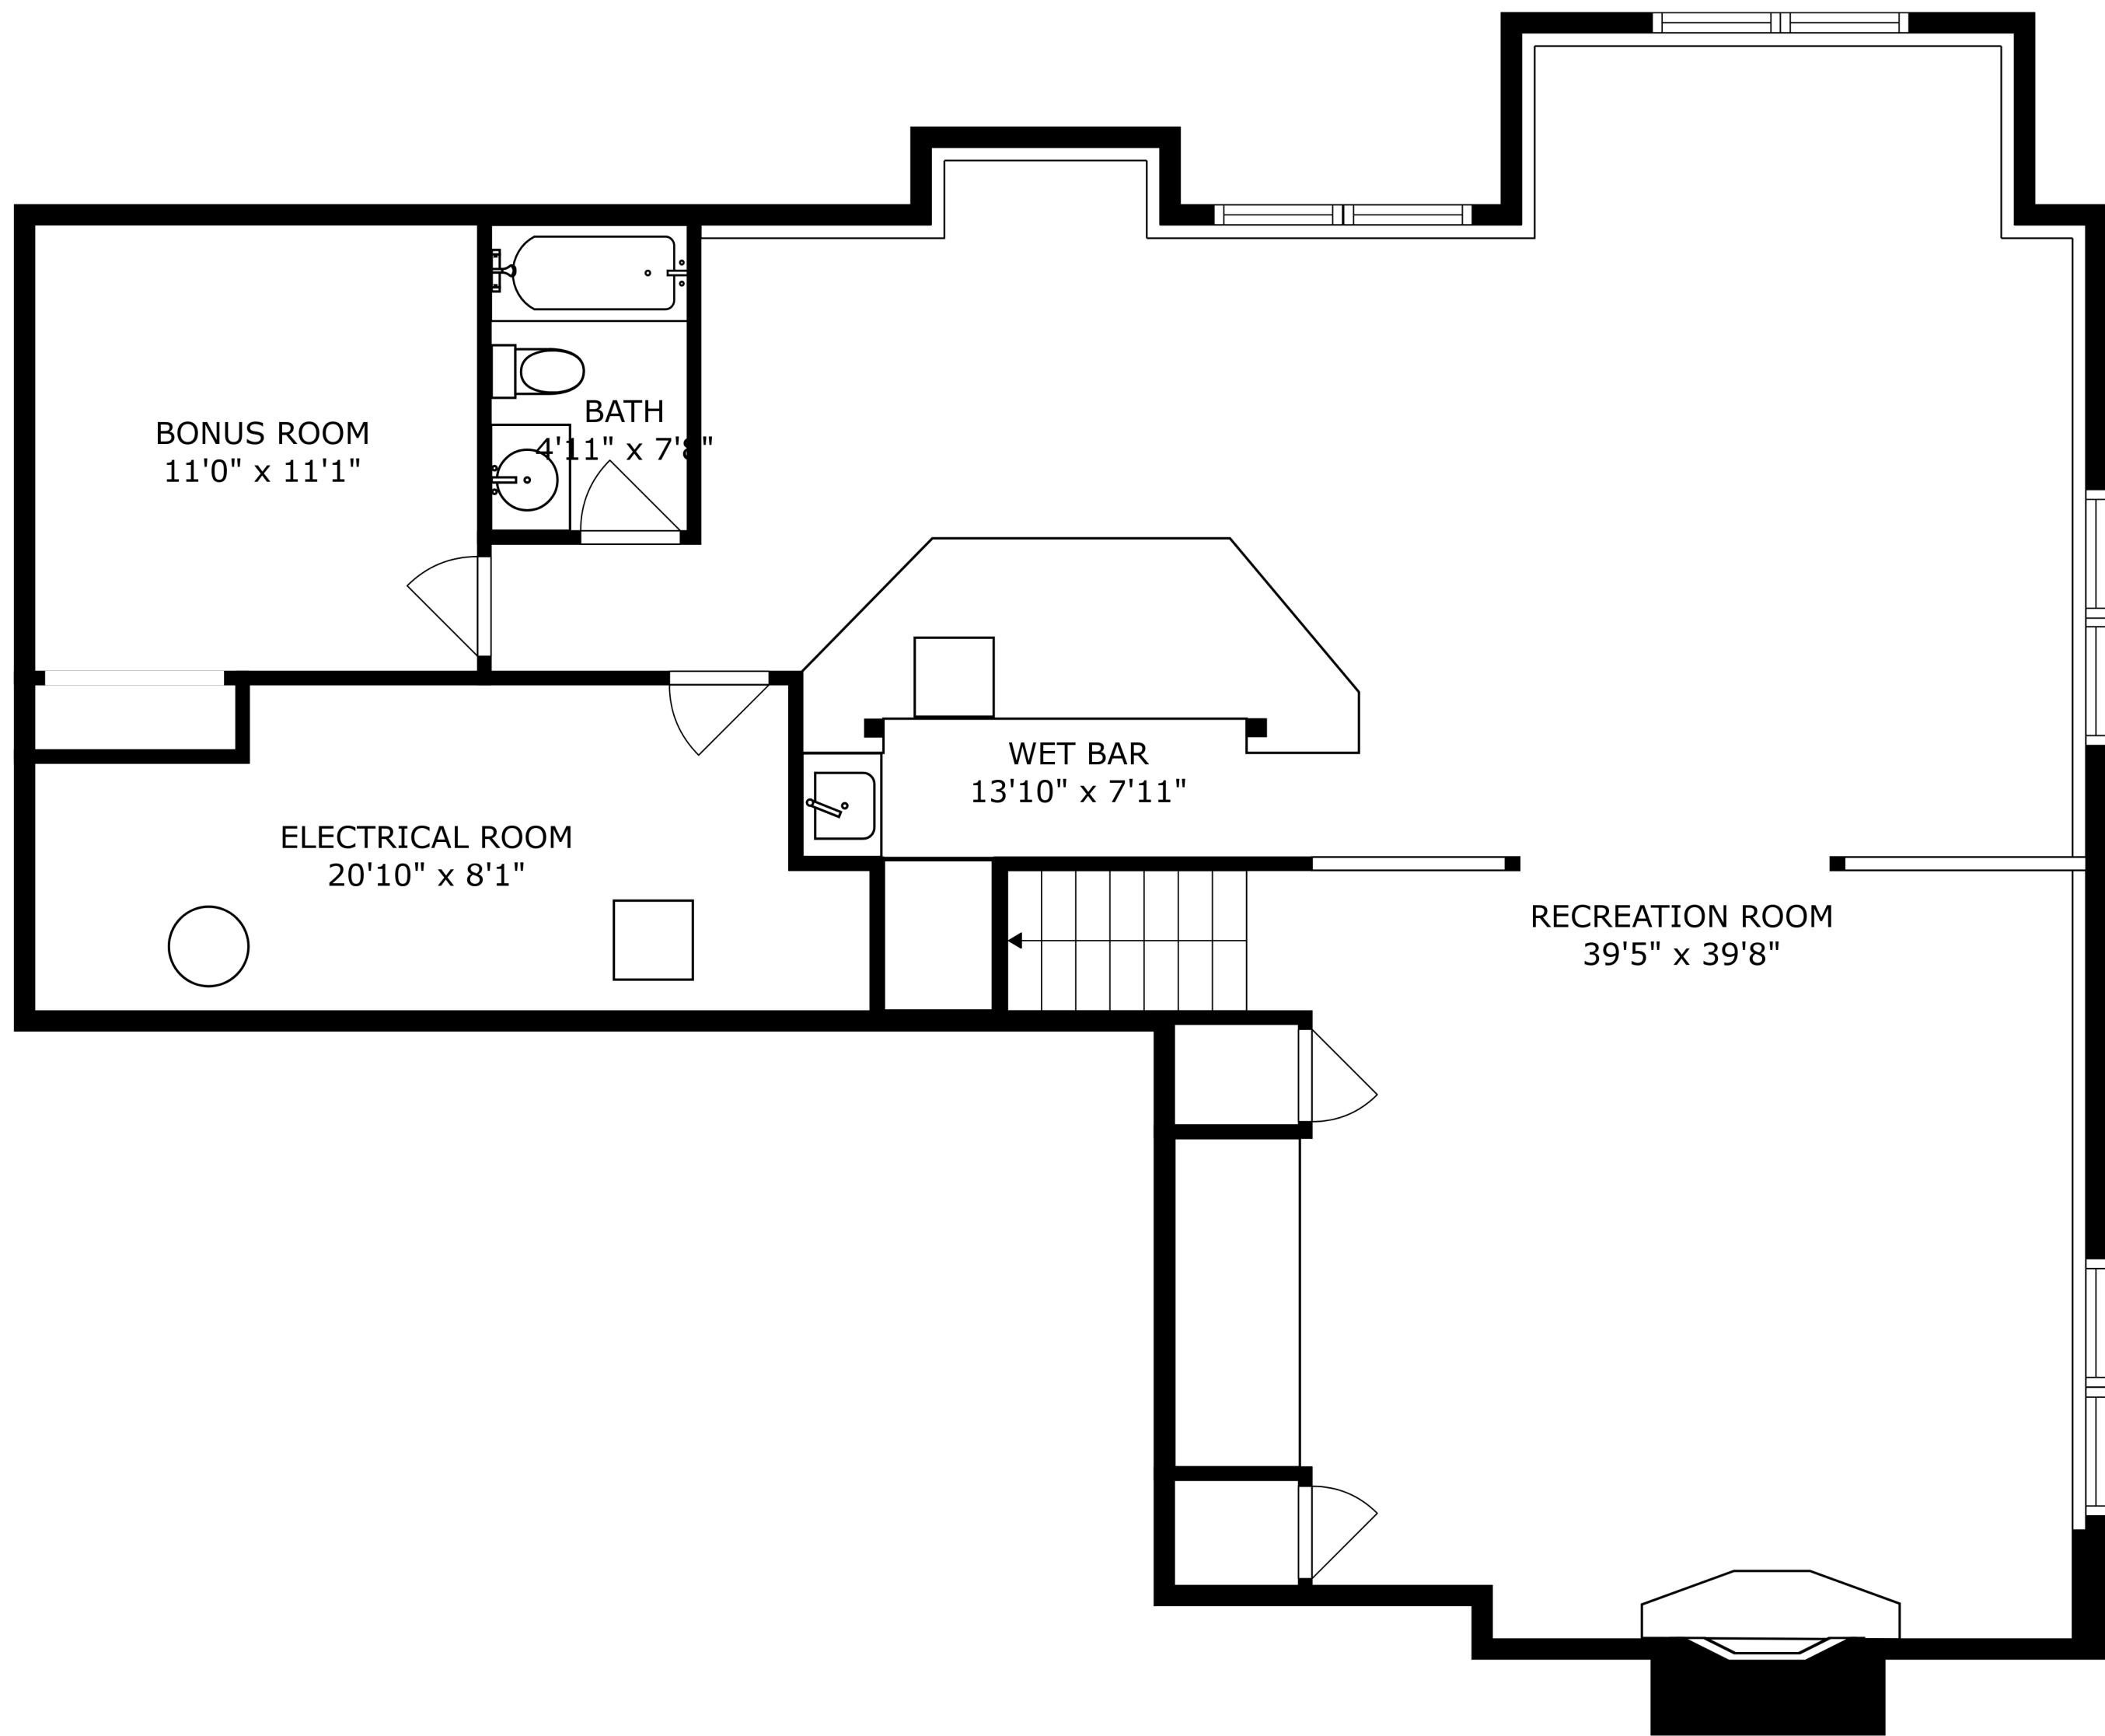

SIZES AND DIMENSIONS ARE APPROXIMATE, ACTUAL MAY VARY.

SIZES AND DIMENSIONS ARE APPROXIMATE, ACTUAL MAY VARY.

SIZES AND DIMENSIONS ARE APPROXIMATE, ACTUAL MAY VARY.

BONUS ROOM
11'0" x 11'1"

BATH
4'11" x 7'8"

ELECTRICAL ROOM
20'10" x 8'1"

WET BAR
13'10" x 7'11"

RECREATION ROOM
39'5" x 39'8"

SIZES AND DIMENSIONS ARE APPROXIMATE, ACTUAL MAY VARY.