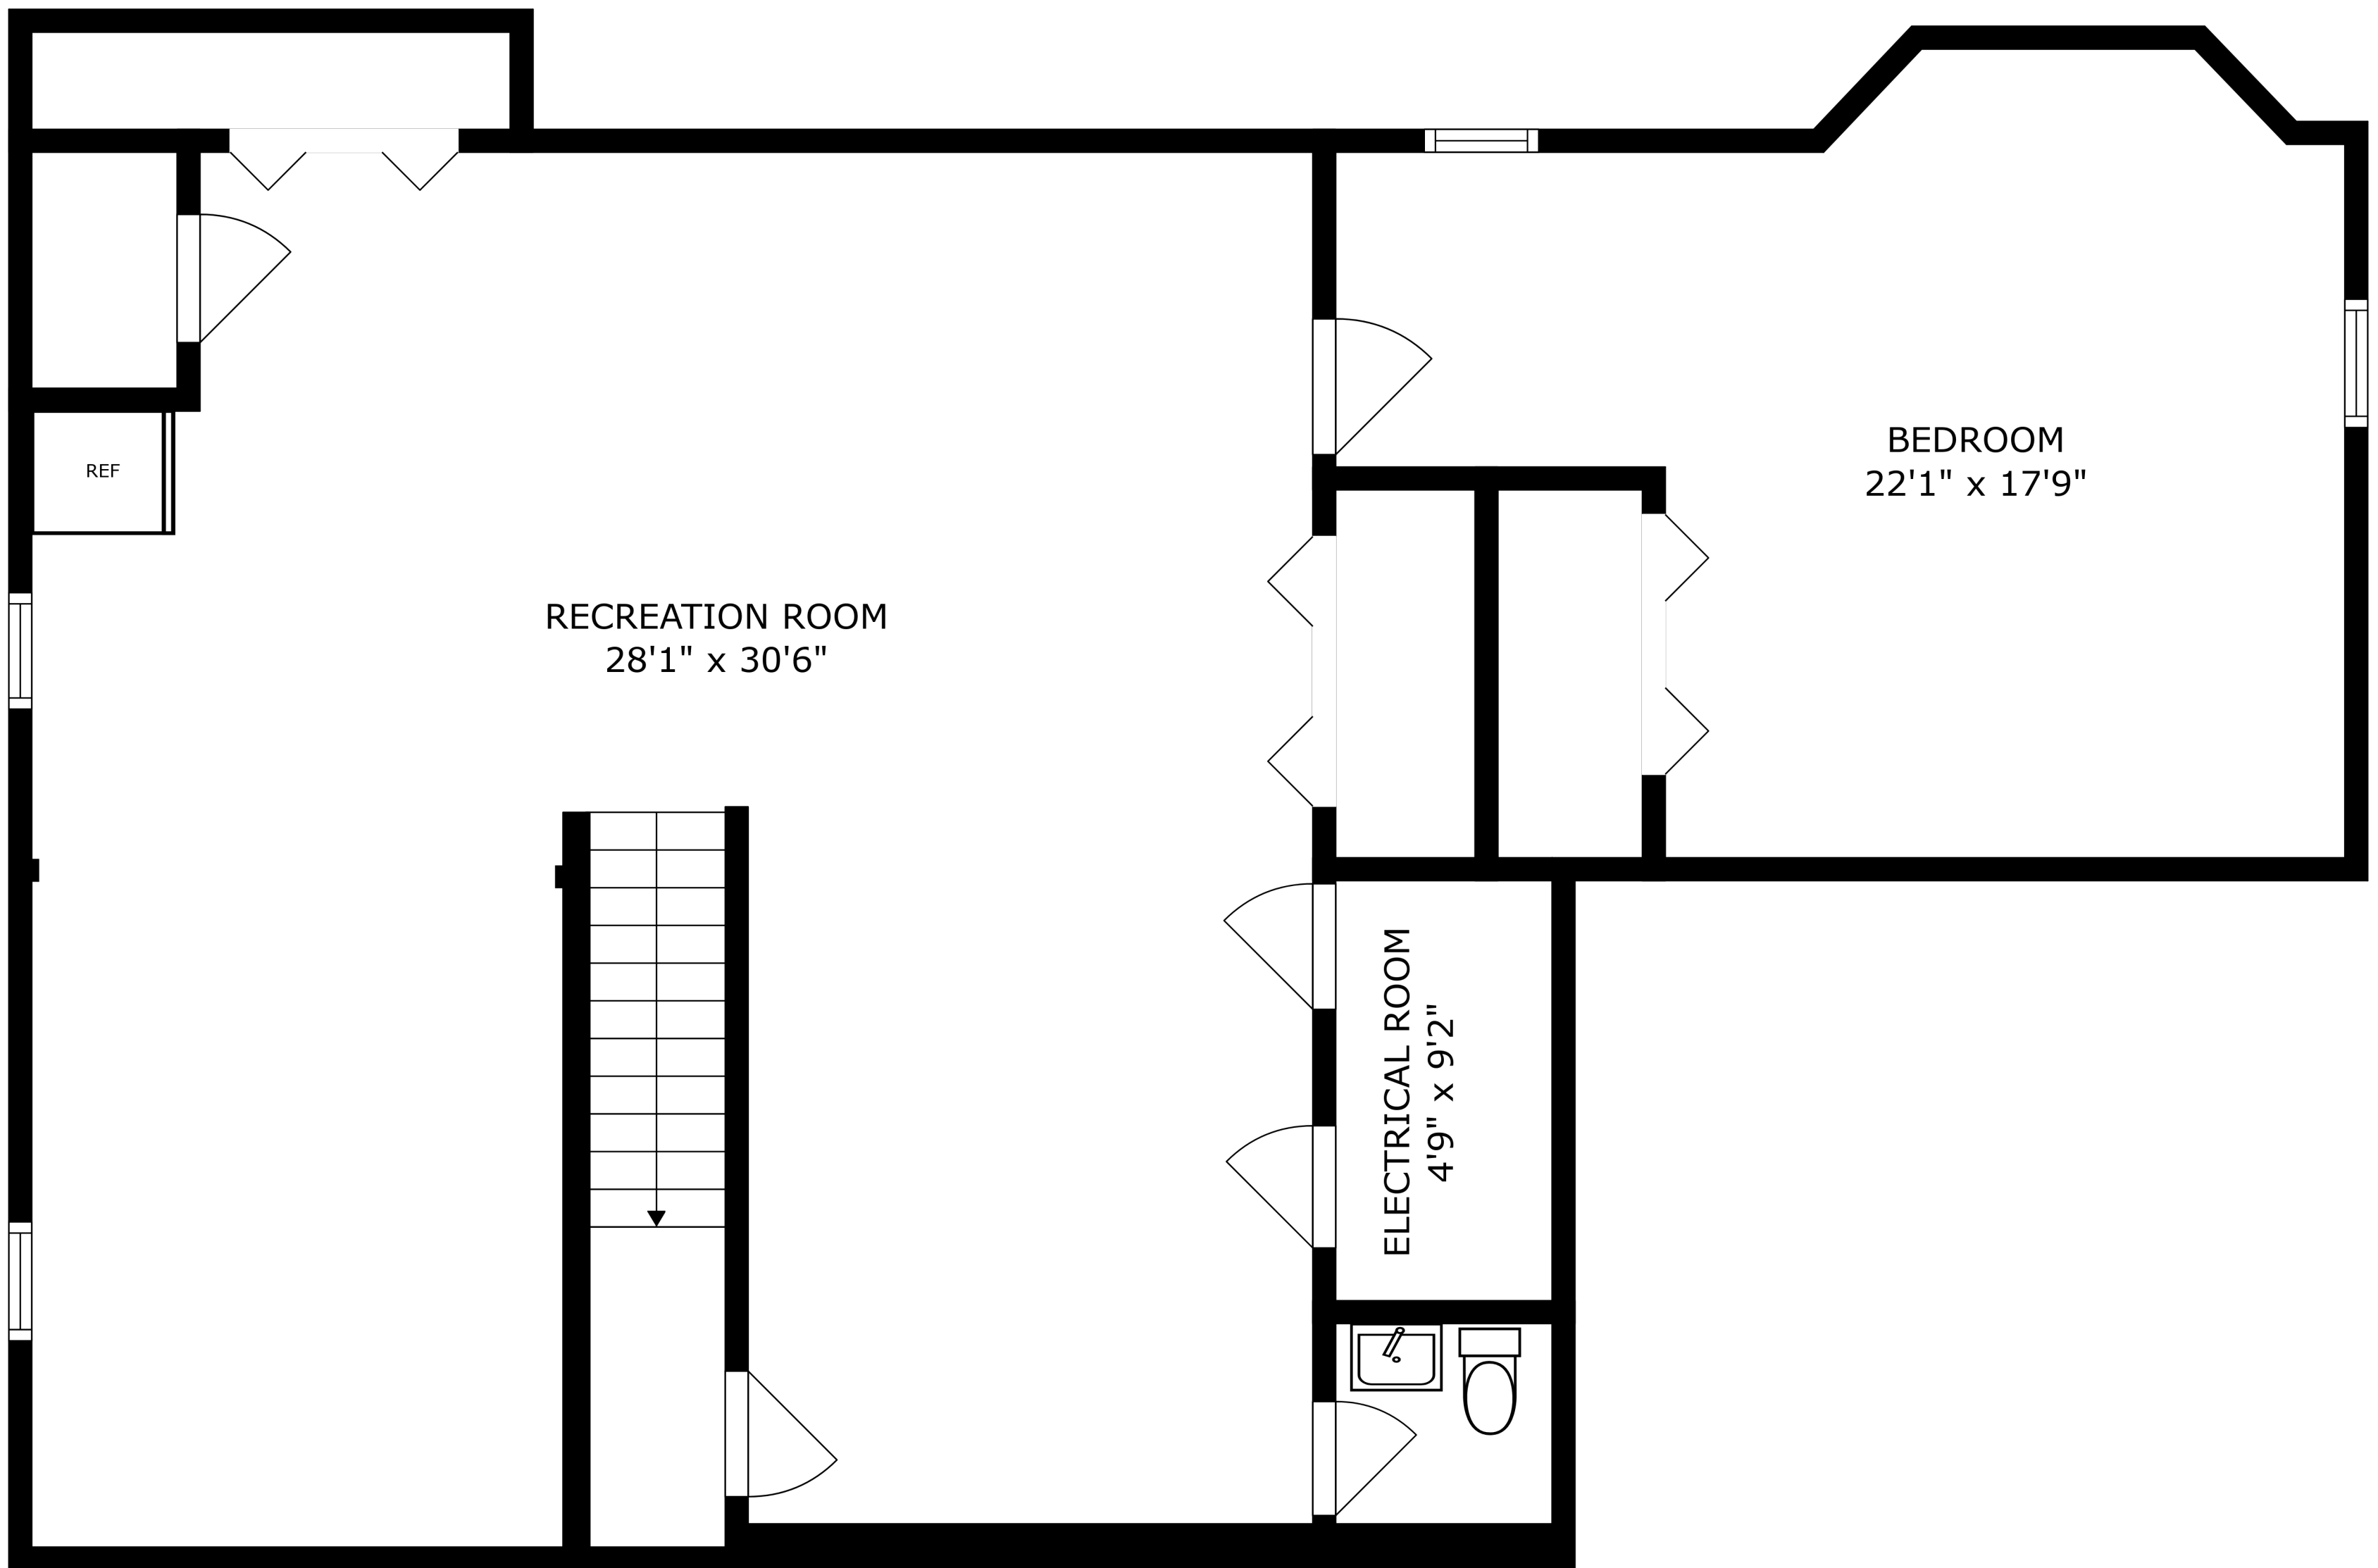

SIZES AND DIMENSIONS ARE APPROXIMATE, ACTUAL MAY VARY.

SIZES AND DIMENSIONS ARE APPROXIMATE, ACTUAL MAY VARY.

SIZES AND DIMENSIONS ARE APPROXIMATE, ACTUAL MAY VARY.

REF

RECREATION ROOM  
28'1" x 30'6"

BEDROOM  
22'1" x 17'9"

ELECTRICAL ROOM  
4'9" x 9'2"