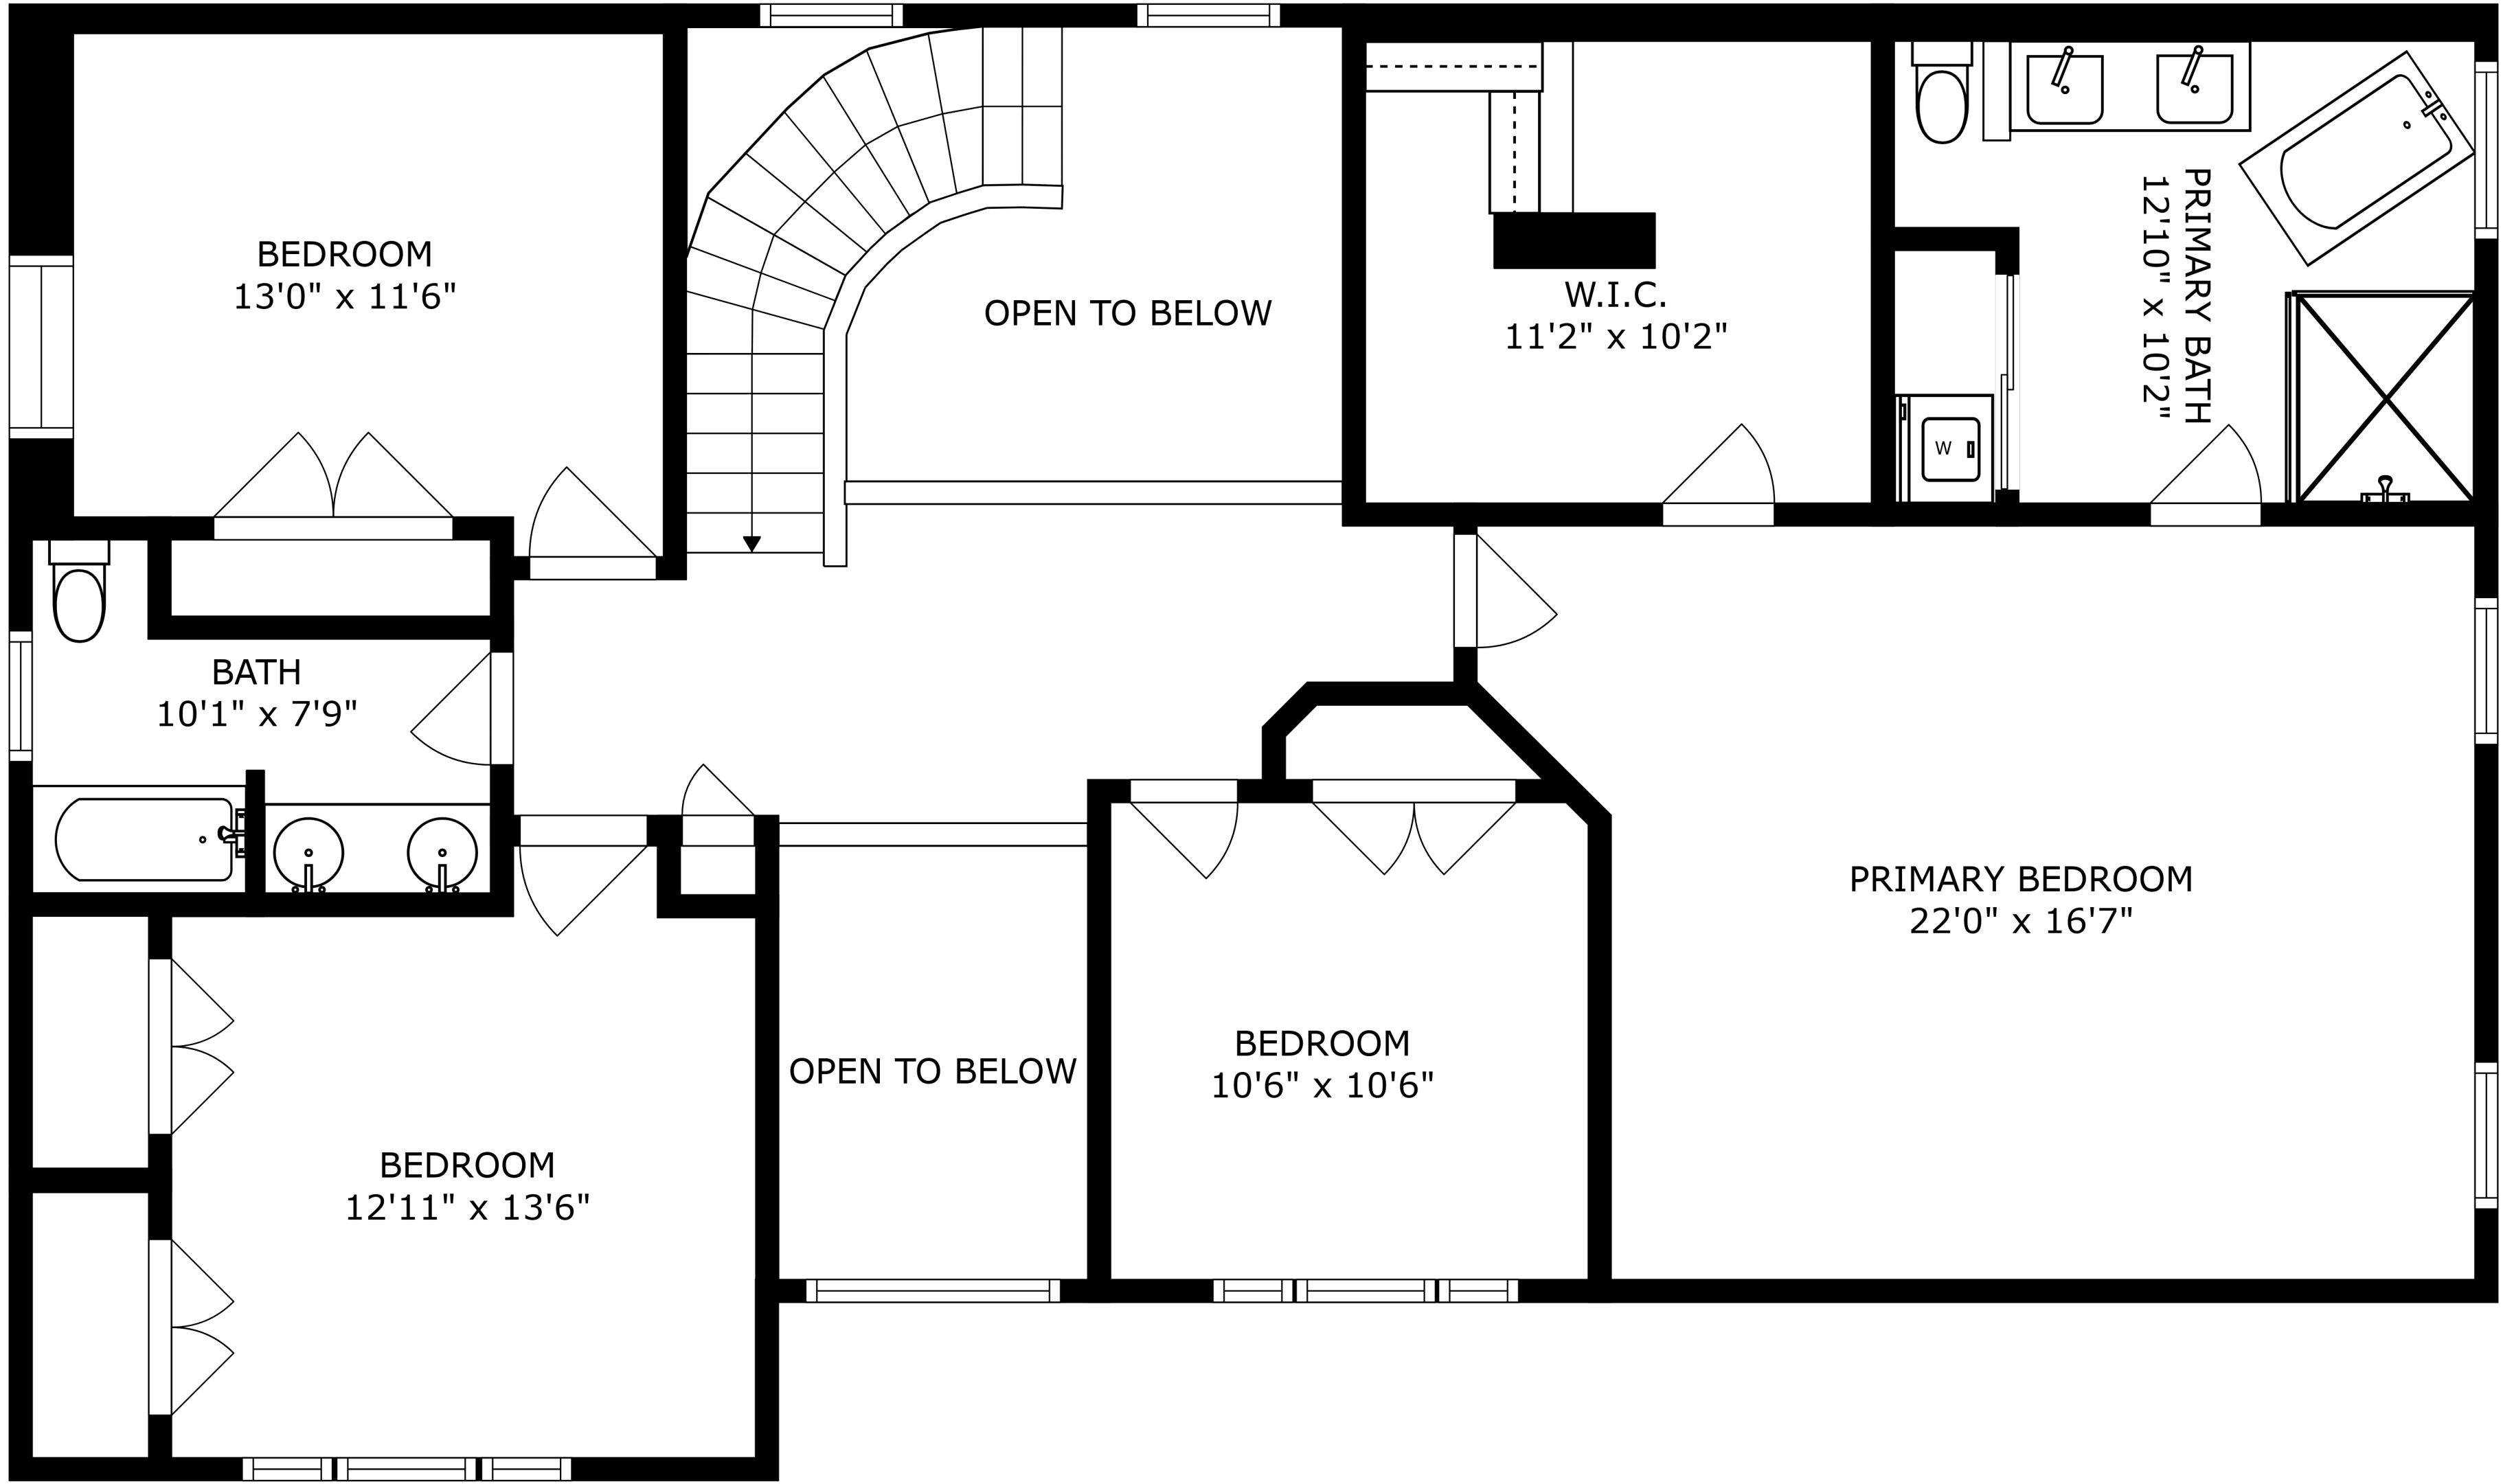

SIZES AND DIMENSIONS ARE APPROXIMATE, ACTUAL MAY VARY.

SIZES AND DIMENSIONS ARE APPROXIMATE, ACTUAL MAY VARY.

SIZES AND DIMENSIONS ARE APPROXIMATE, ACTUAL MAY VARY.

REF

RECREATION ROOM  
28'1" x 30'6"

BEDROOM  
22'1" x 17'9"

ELECTRICAL ROOM  
4'9" x 9'2"