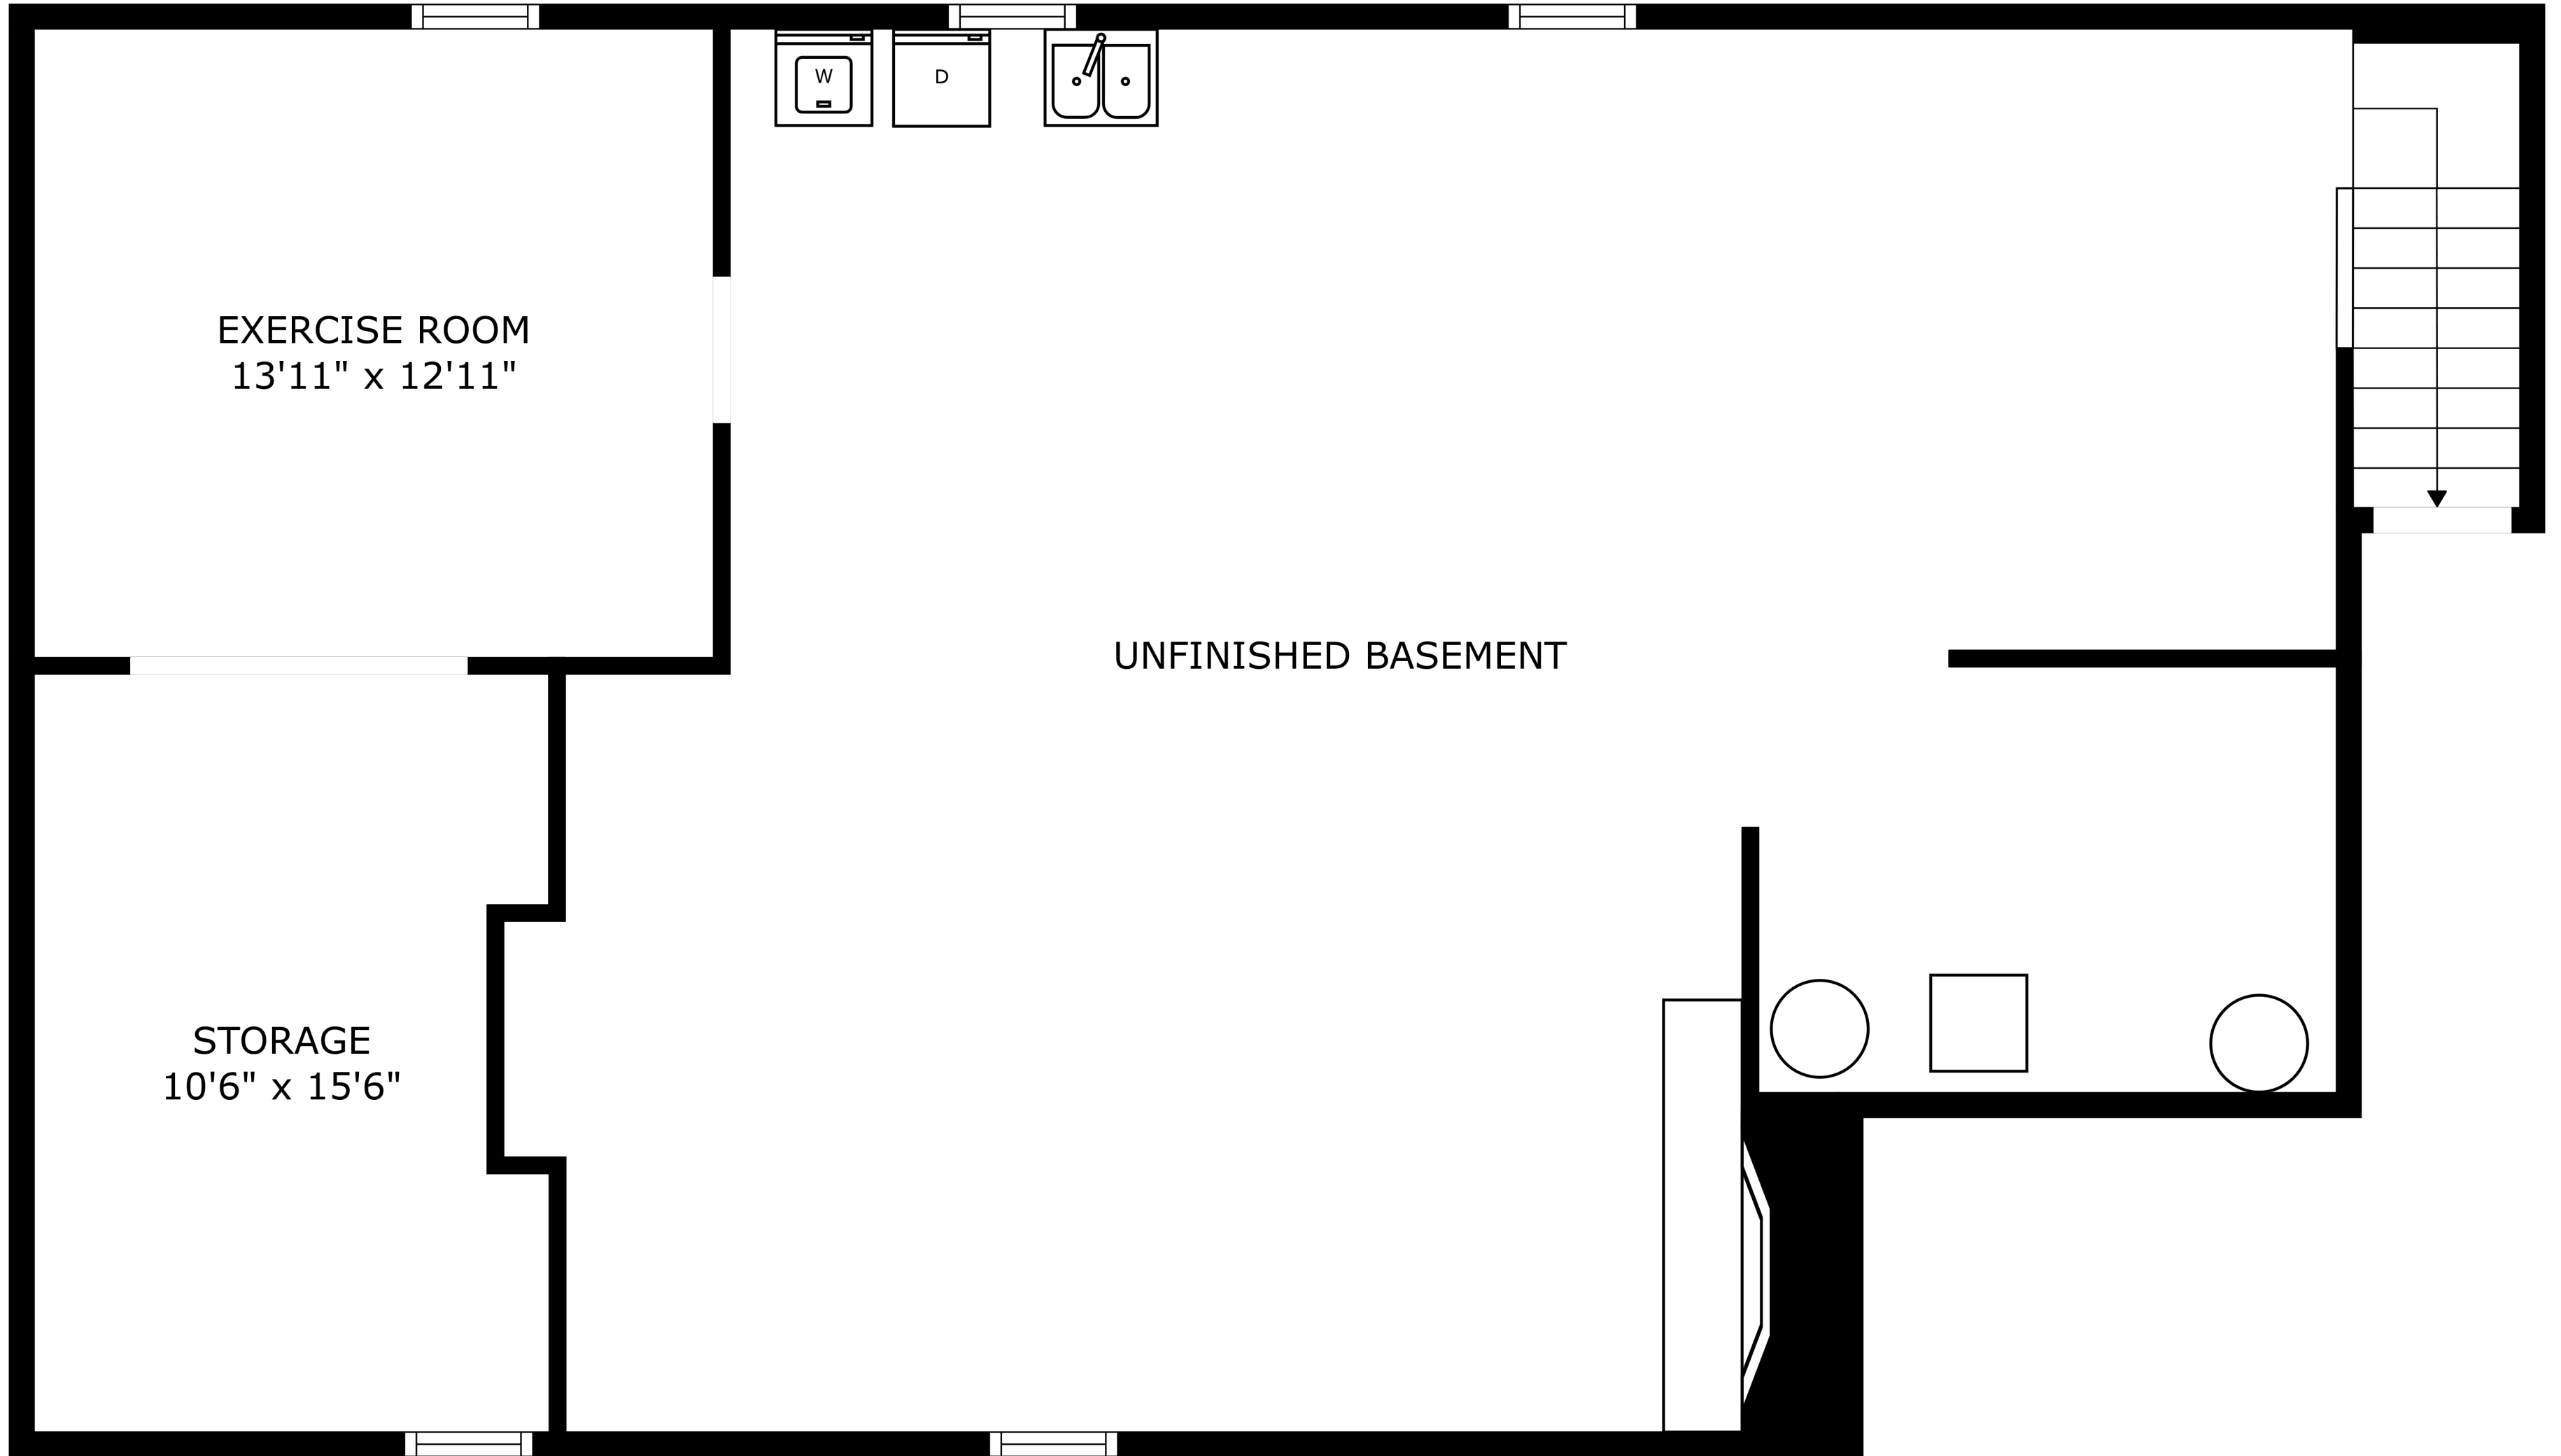

FLOOR 2

FLOOR 1

SIZES AND DIMENSIONS ARE APPROXIMATE, ACTUAL MAY VARY.

SIZES AND DIMENSIONS ARE APPROXIMATE, ACTUAL MAY VARY.

EXERCISE ROOM
13'11" x 12'11"

STORAGE
10'6" x 15'6"

UNFINISHED BASEMENT

SIZES AND DIMENSIONS ARE APPROXIMATE, ACTUAL MAY VARY.