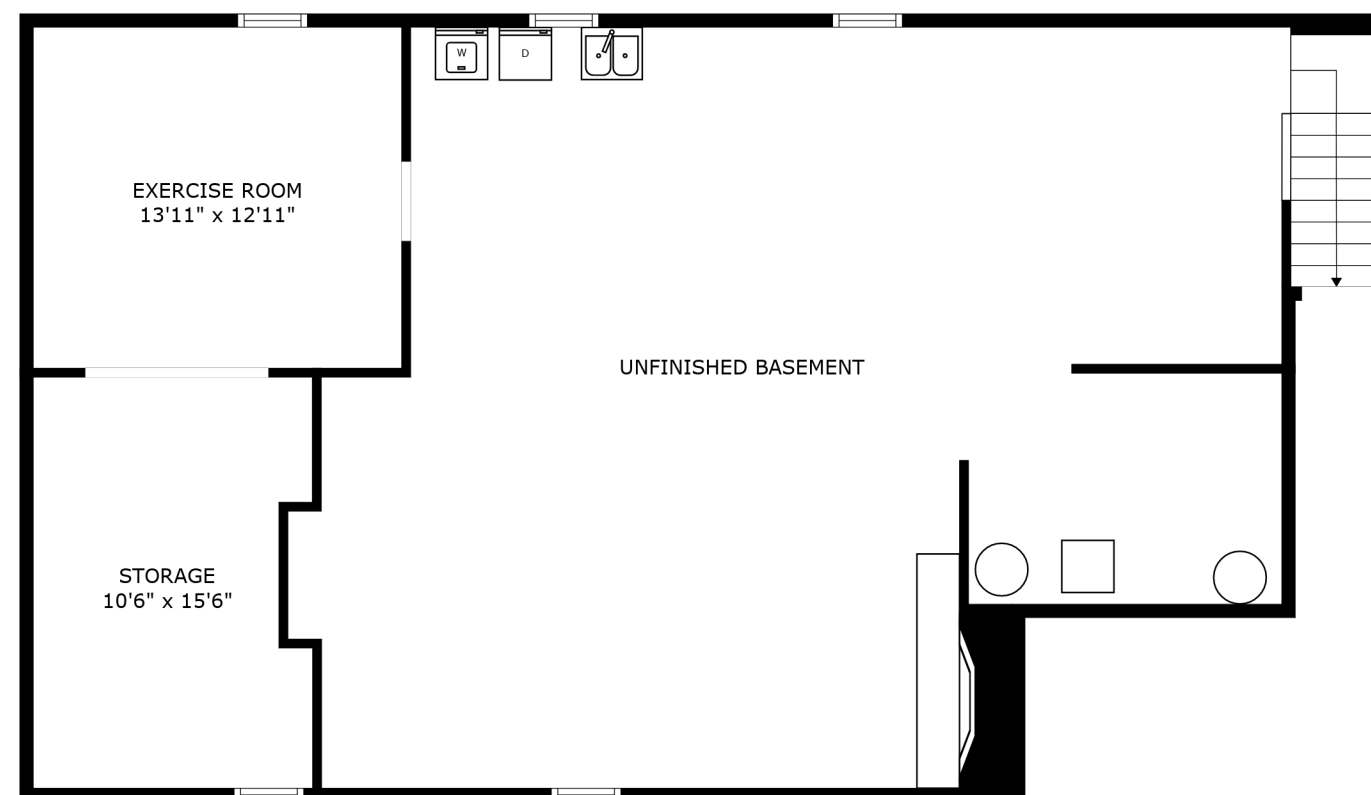

FLOOR 2

FLOOR 1

SIZES AND DIMENSIONS ARE APPROXIMATE, ACTUAL MAY VARY.

SIZES AND DIMENSIONS ARE APPROXIMATE, ACTUAL MAY VARY.

EXERCISE ROOM
13'11" x 12'11"

STORAGE
10'6" x 15'6"

UNFINISHED BASEMENT

SIZES AND DIMENSIONS ARE APPROXIMATE, ACTUAL MAY VARY.