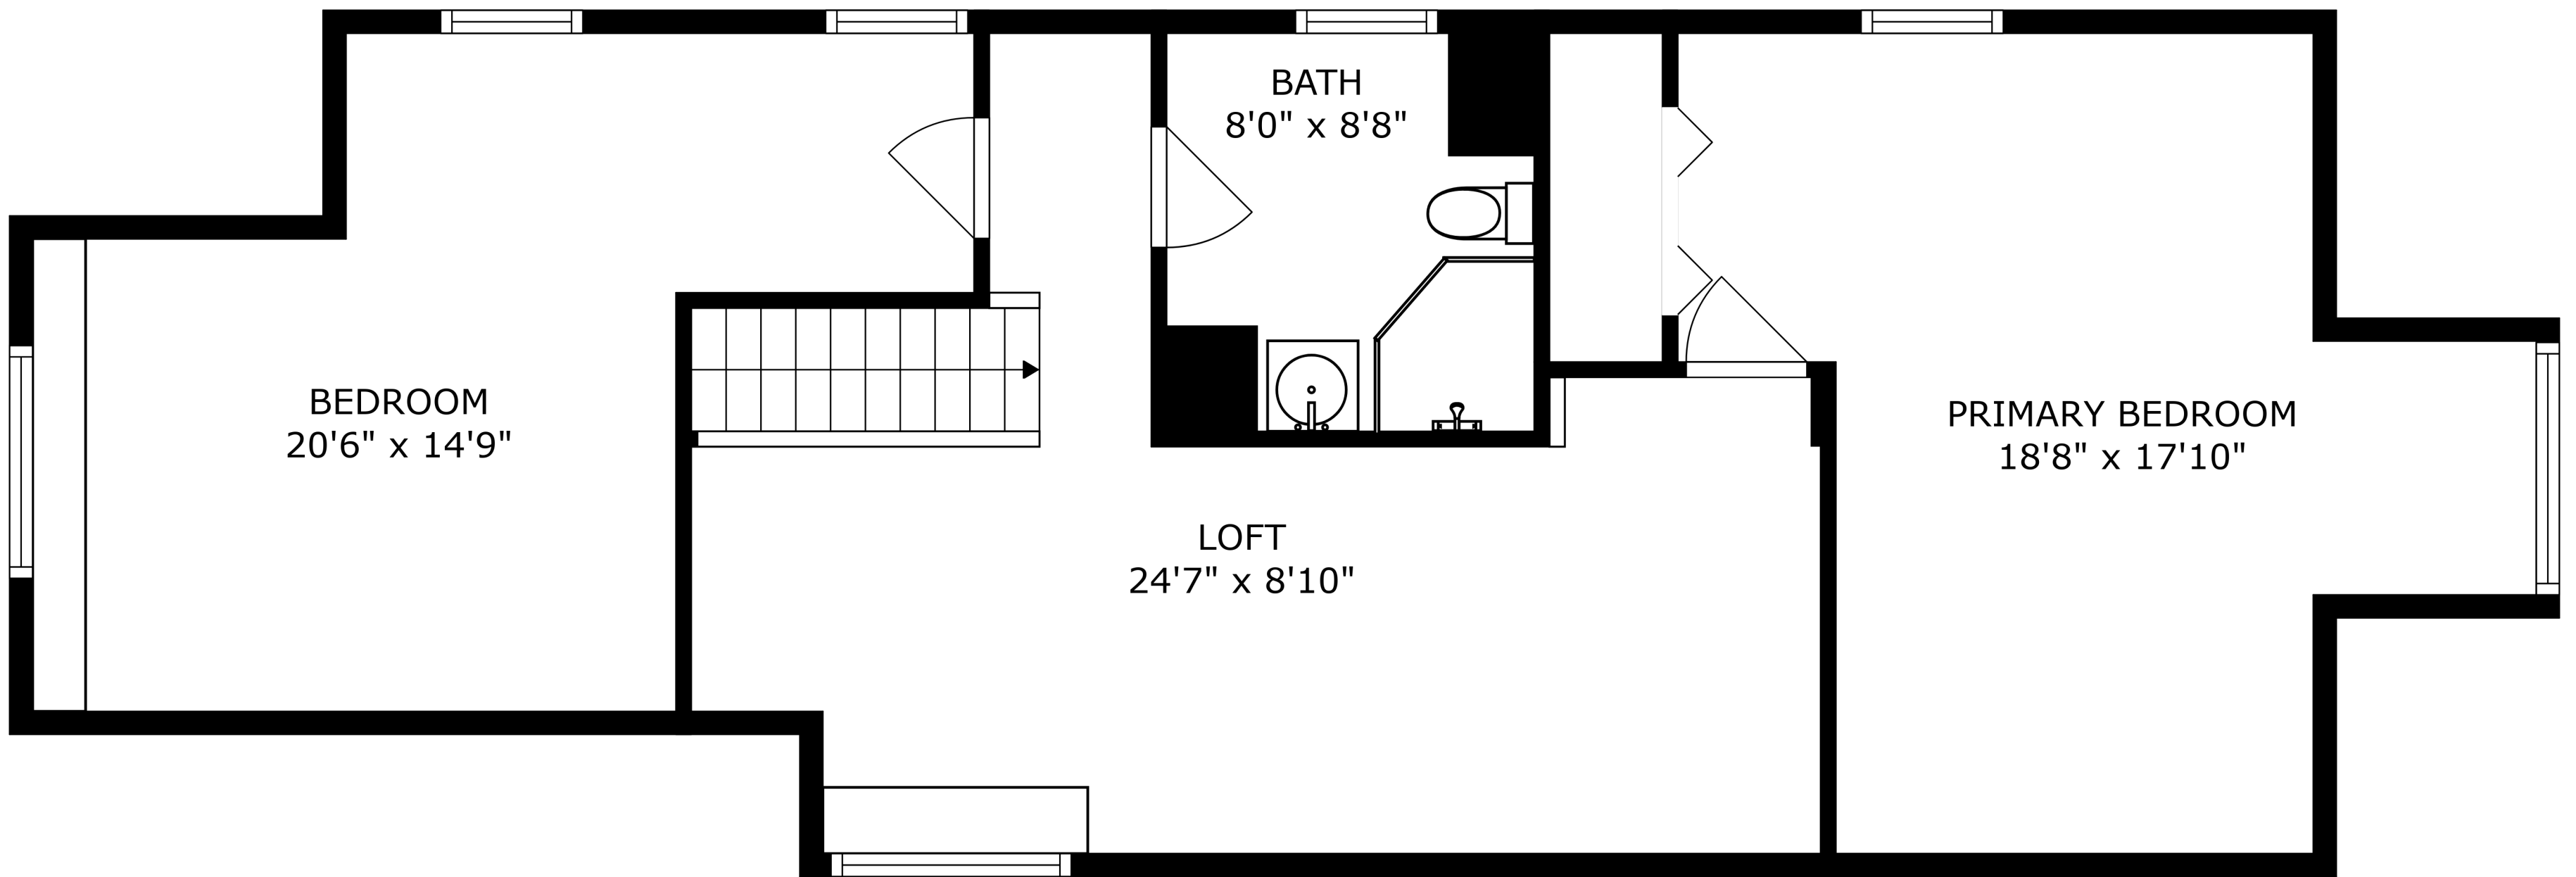

SIZES AND DIMENSIONS ARE APPROXIMATE, ACTUAL MAY VARY.

BEDROOM  
20'6" x 14'9"

BATH  
8'0" x 8'8"

LOFT  
24'7" x 8'10"

PRIMARY BEDROOM  
18'8" x 17'10"

SIZES AND DIMENSIONS ARE APPROXIMATE, ACTUAL MAY VARY.

SIZES AND DIMENSIONS ARE APPROXIMATE, ACTUAL MAY VARY.

SIZES AND DIMENSIONS ARE APPROXIMATE, ACTUAL MAY VARY.