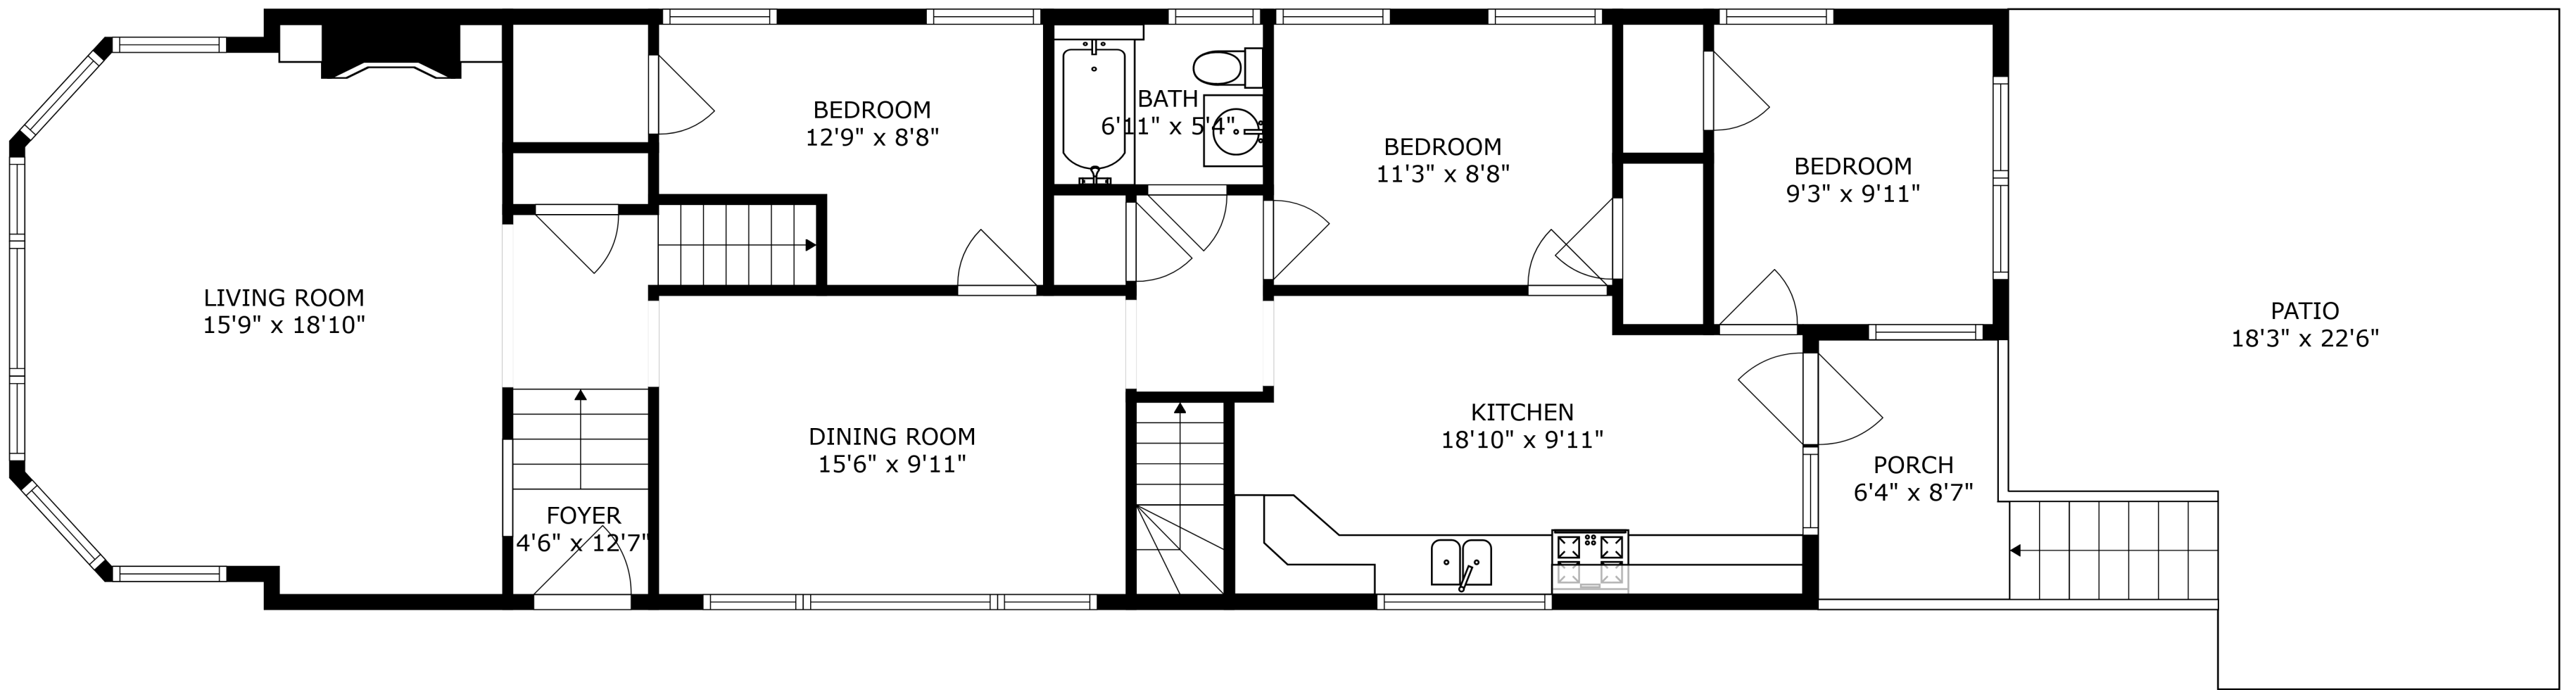

SIZES AND DIMENSIONS ARE APPROXIMATE, ACTUAL MAY VARY.

BEDROOM  
20'6" x 14'9"

BATH  
8'0" x 8'8"

LOFT  
24'7" x 8'10"

PRIMARY BEDROOM  
18'8" x 17'10"

SIZES AND DIMENSIONS ARE APPROXIMATE, ACTUAL MAY VARY.

SIZES AND DIMENSIONS ARE APPROXIMATE, ACTUAL MAY VARY.

SIZES AND DIMENSIONS ARE APPROXIMATE, ACTUAL MAY VARY.