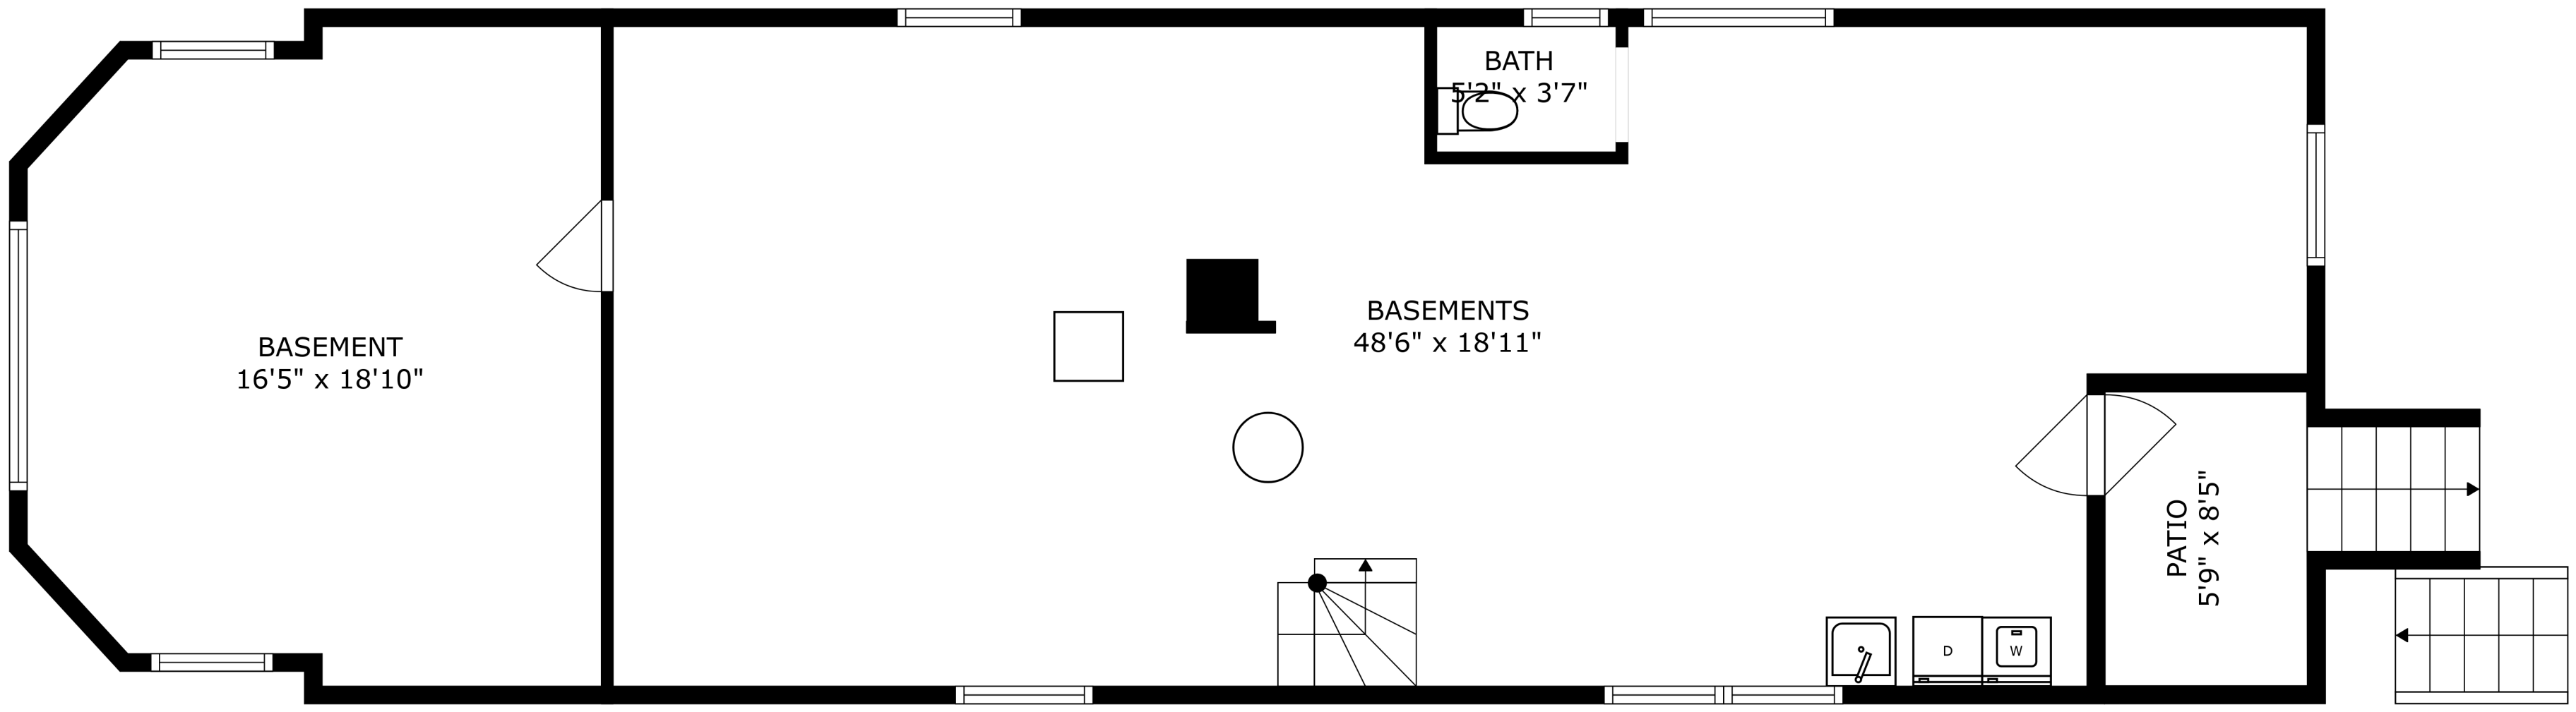

SIZES AND DIMENSIONS ARE APPROXIMATE, ACTUAL MAY VARY.

BEDROOM  
20'6" x 14'9"

BATH  
8'0" x 8'8"

LOFT  
24'7" x 8'10"

PRIMARY BEDROOM  
18'8" x 17'10"

SIZES AND DIMENSIONS ARE APPROXIMATE, ACTUAL MAY VARY.

SIZES AND DIMENSIONS ARE APPROXIMATE, ACTUAL MAY VARY.

SIZES AND DIMENSIONS ARE APPROXIMATE, ACTUAL MAY VARY.