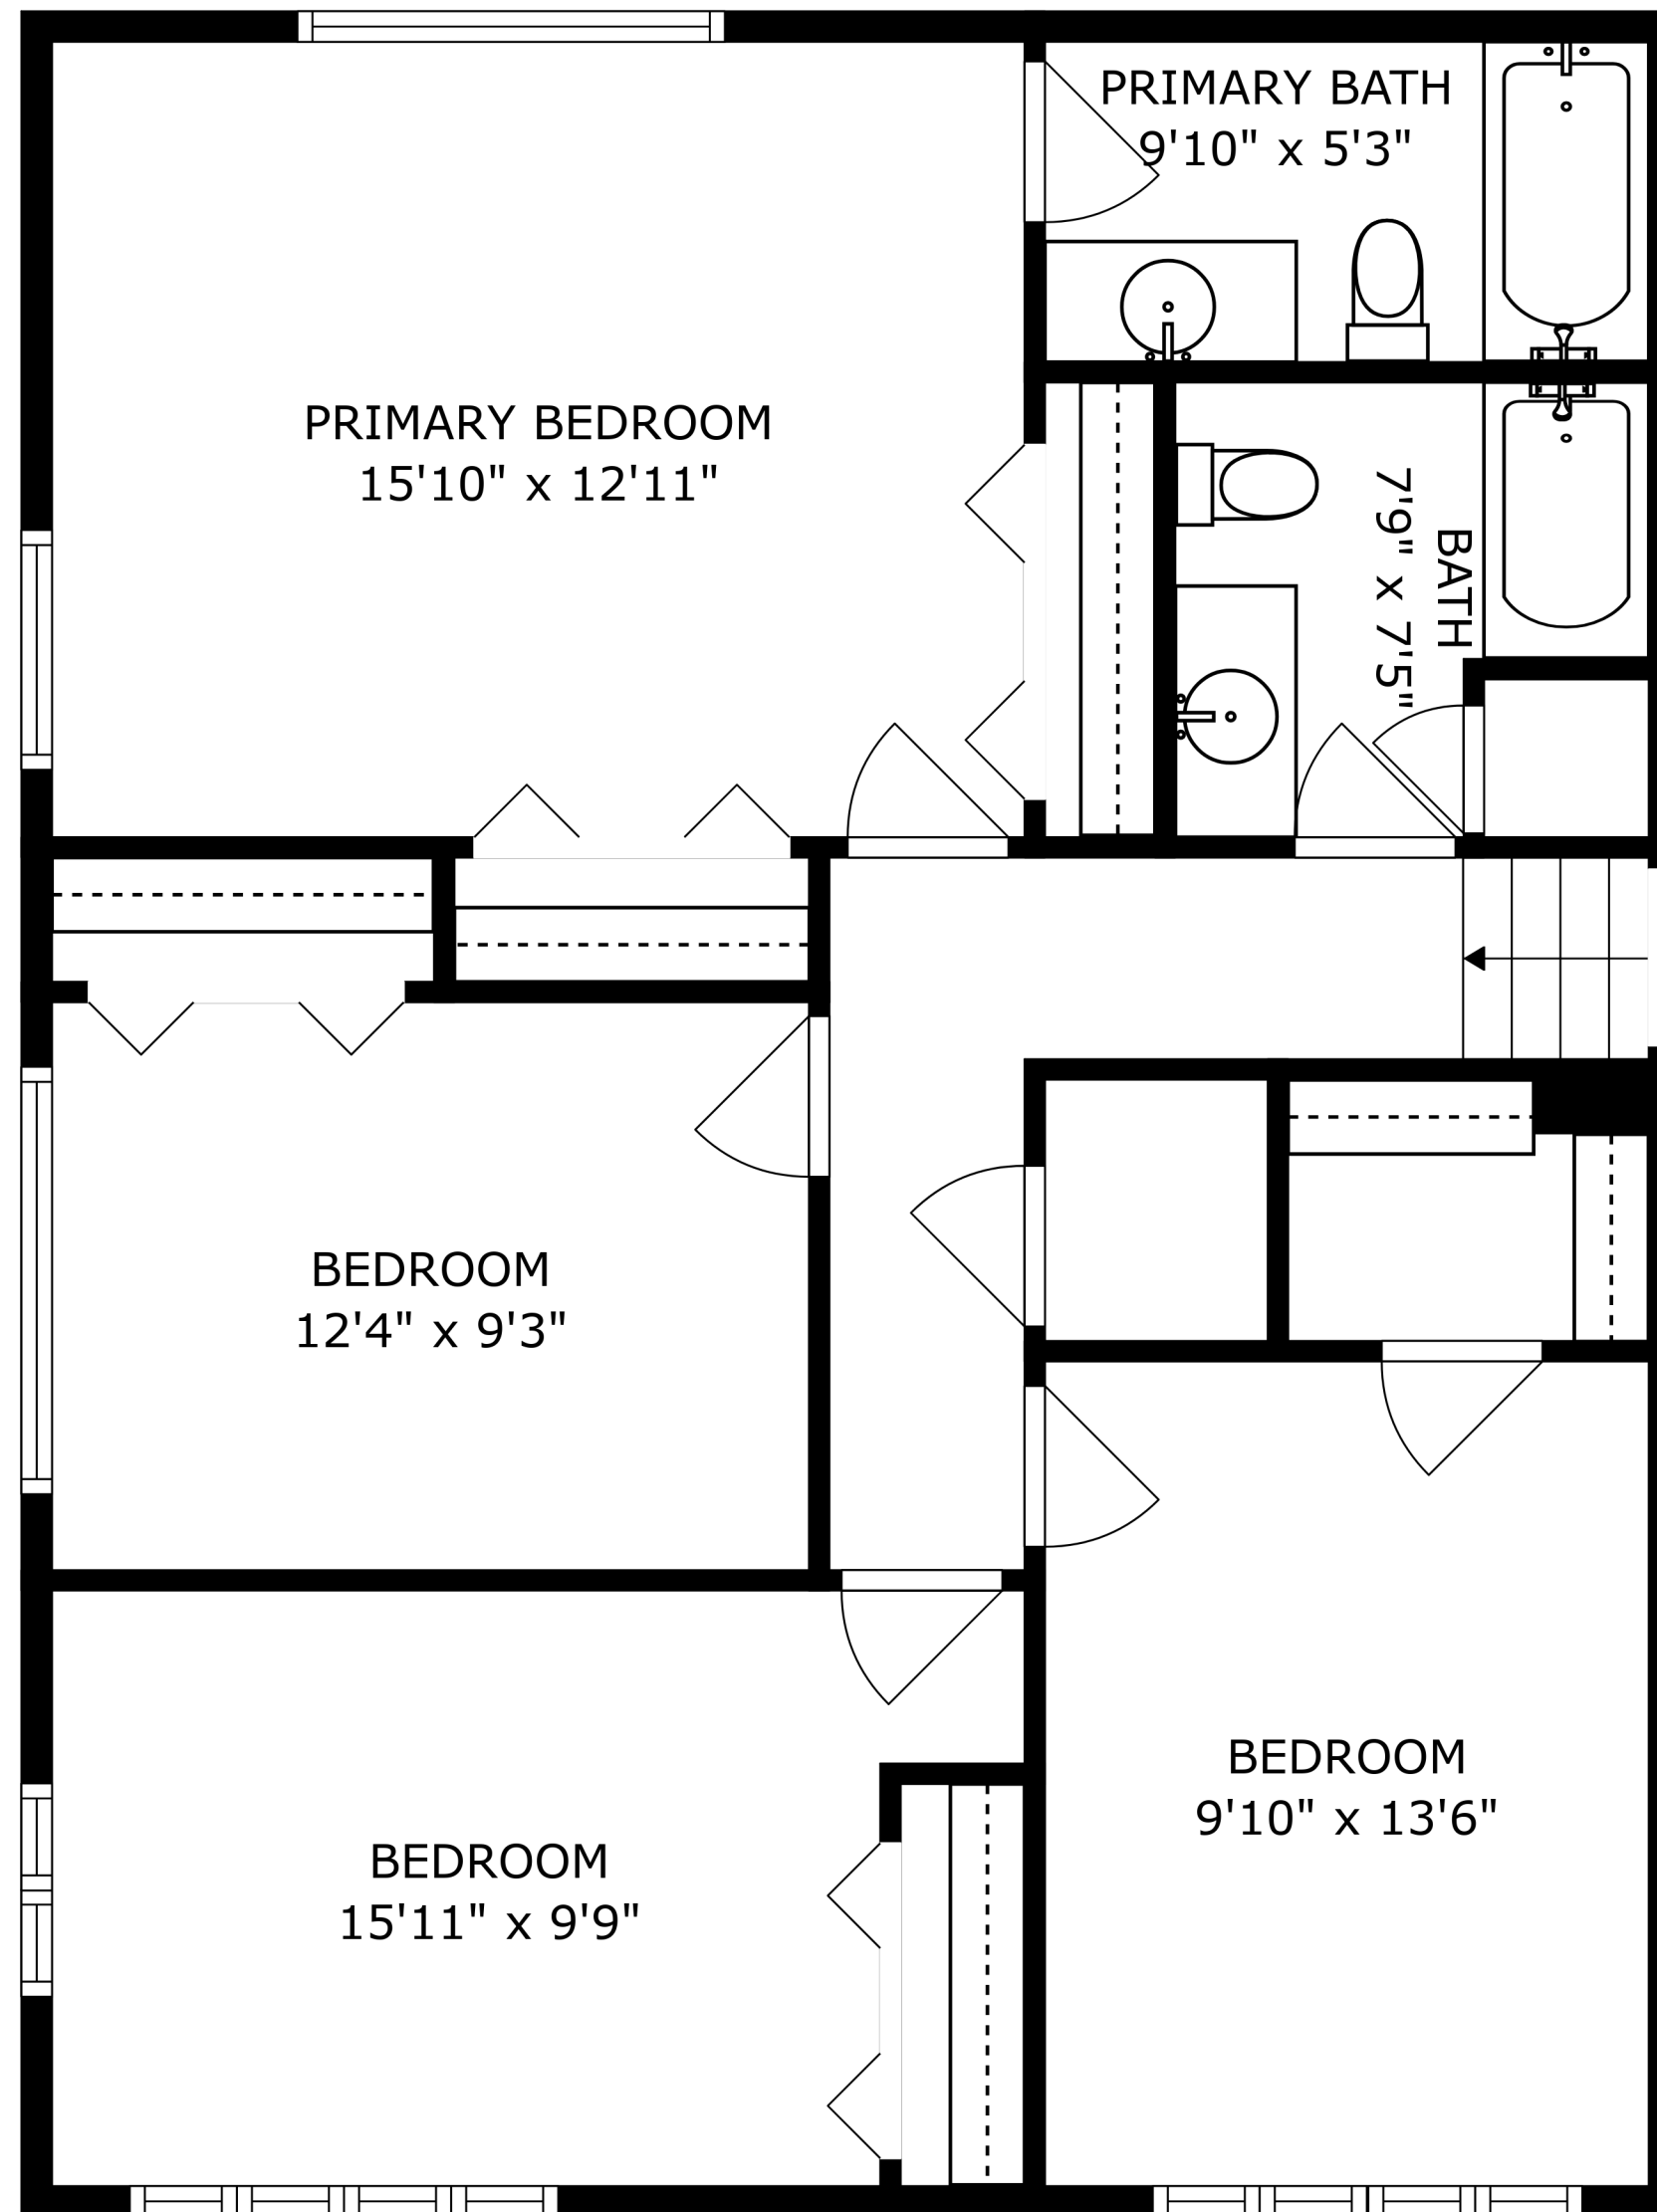

FLOOR 2

FLOOR 3

FLOOR 1

SIZES AND DIMENSIONS ARE APPROXIMATE, ACTUAL MAY VARY.

SIZES AND DIMENSIONS ARE APPROXIMATE, ACTUAL MAY VARY.

SIZES AND DIMENSIONS ARE APPROXIMATE, ACTUAL MAY VARY.

LAUNDRY
19'11" x 12'11"

BASEMENT
19'11" x 25'5"

SIZES AND DIMENSIONS ARE APPROXIMATE, ACTUAL MAY VARY.