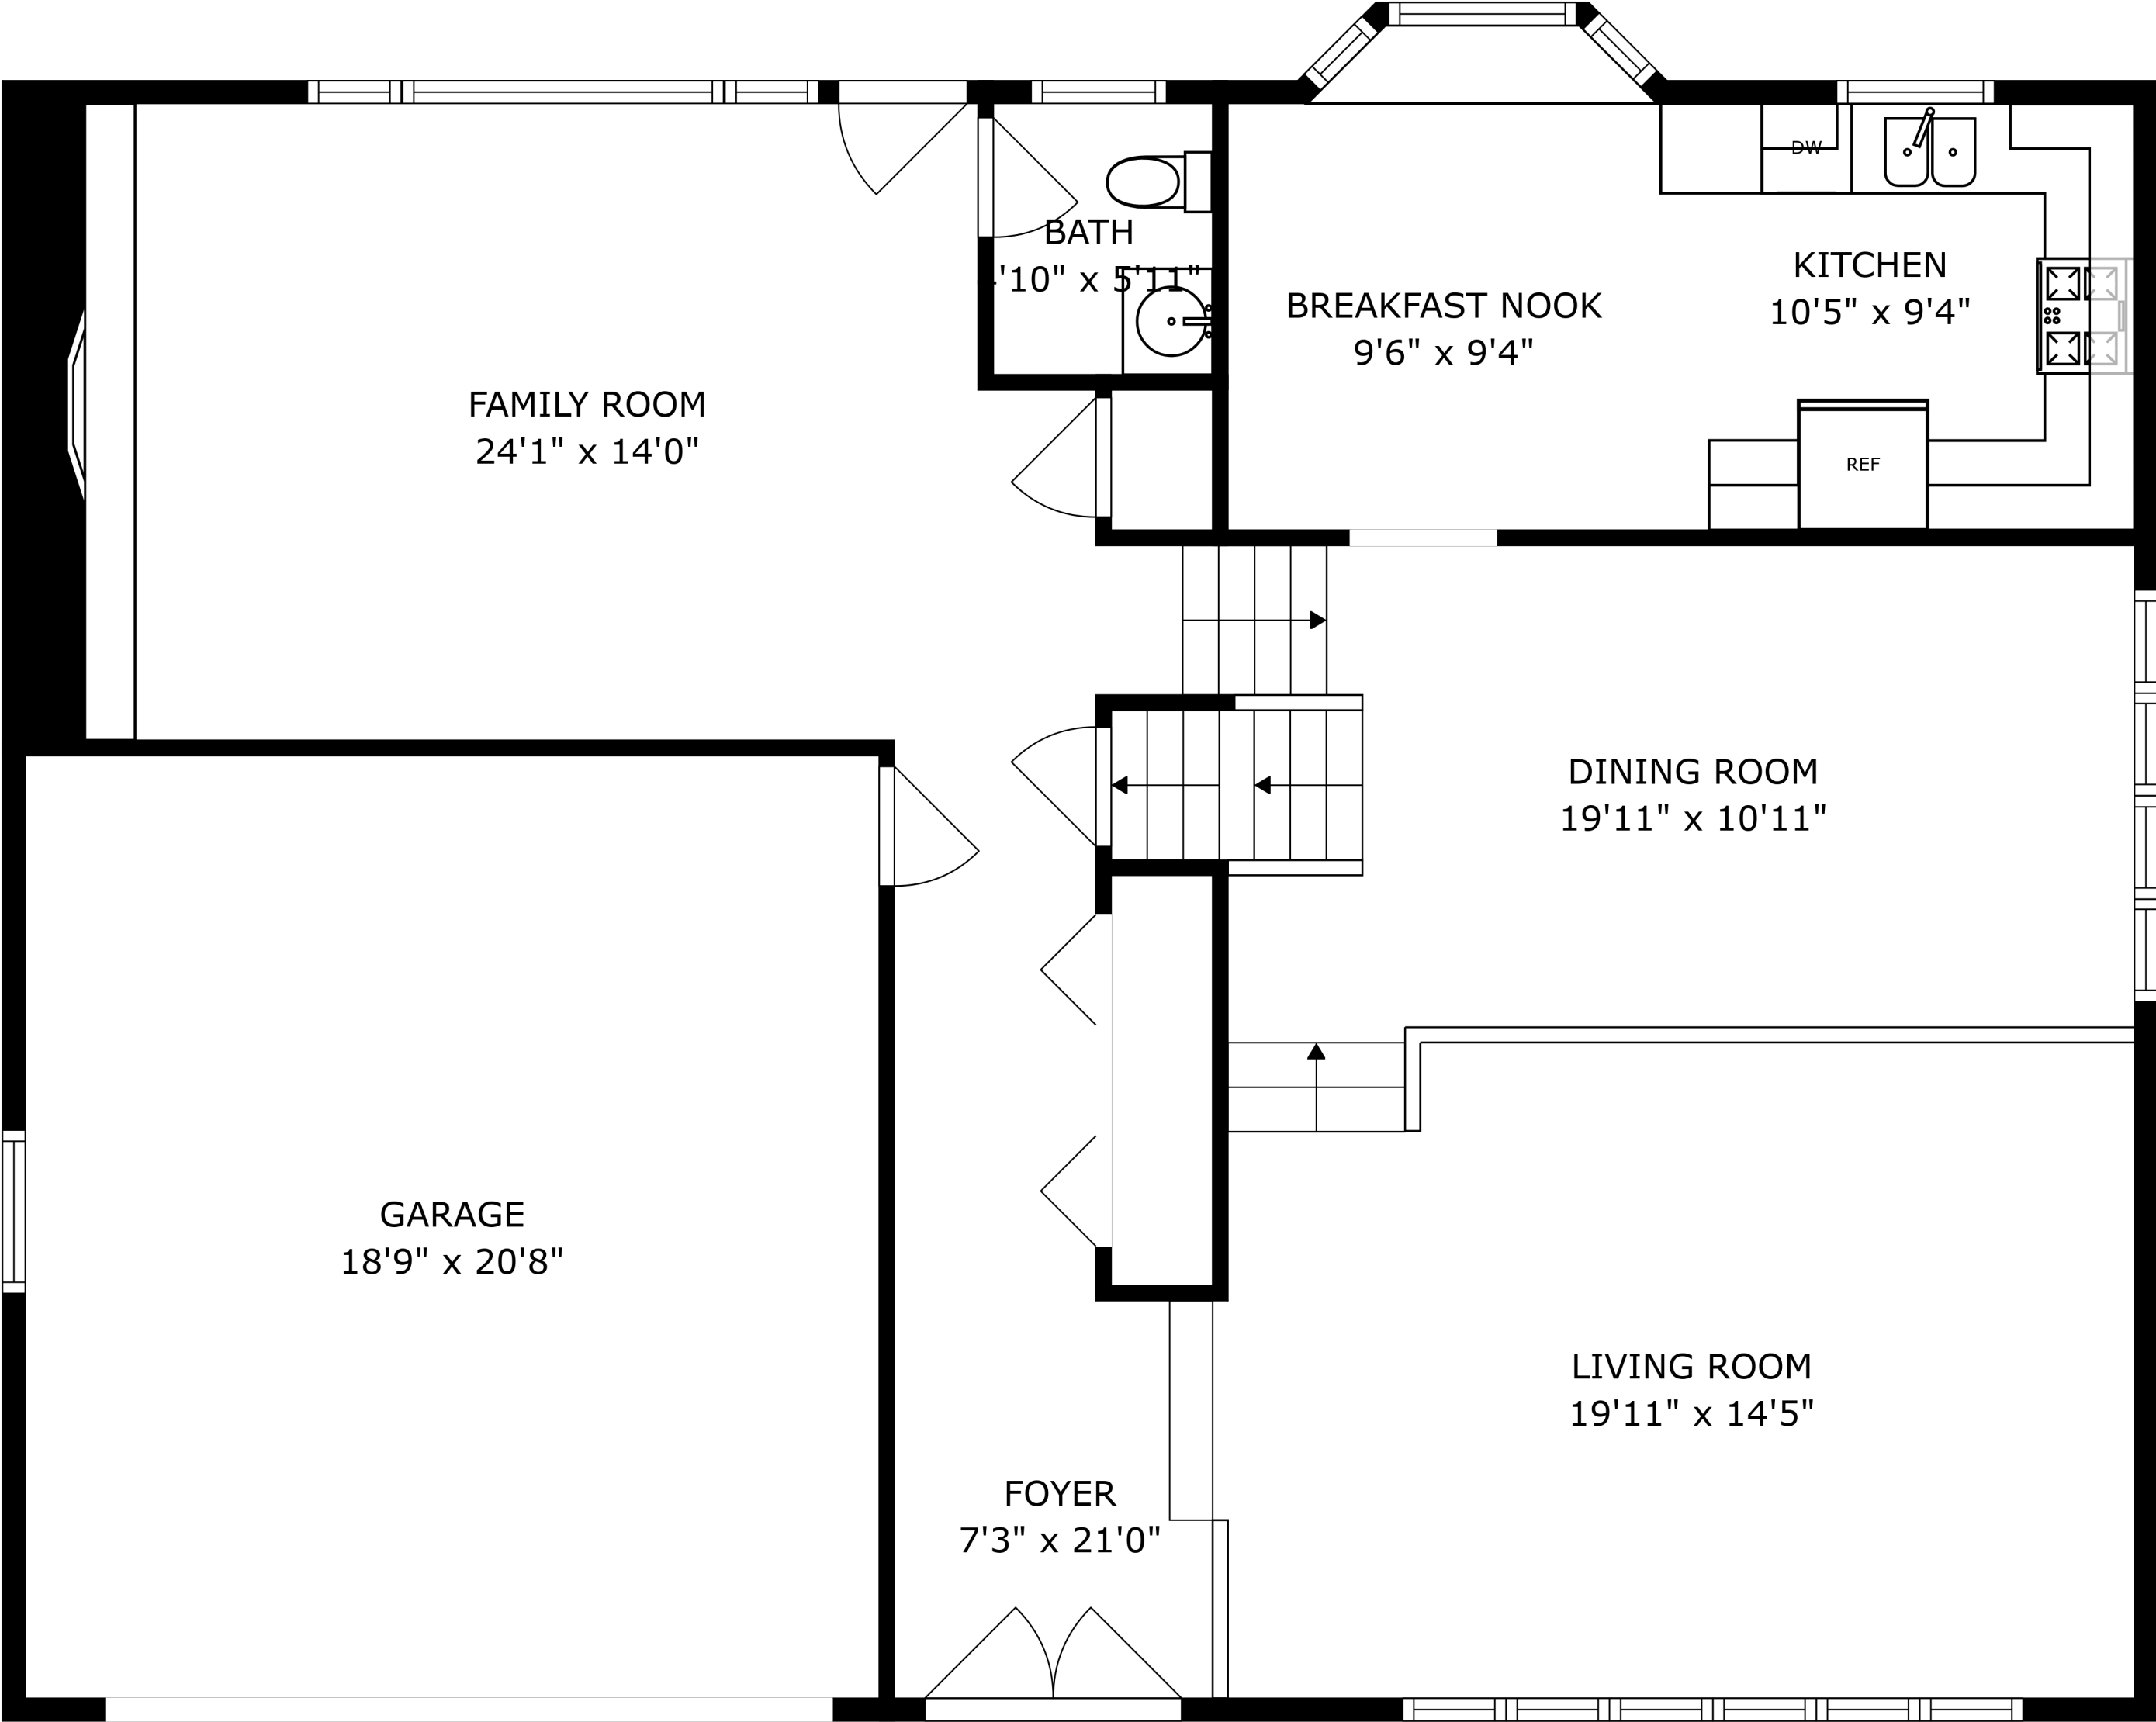

FLOOR 2

FLOOR 3

FLOOR 1

SIZES AND DIMENSIONS ARE APPROXIMATE, ACTUAL MAY VARY.

SIZES AND DIMENSIONS ARE APPROXIMATE, ACTUAL MAY VARY.

SIZES AND DIMENSIONS ARE APPROXIMATE, ACTUAL MAY VARY.

LAUNDRY
19'11" x 12'11"

BASEMENT
19'11" x 25'5"

SIZES AND DIMENSIONS ARE APPROXIMATE, ACTUAL MAY VARY.