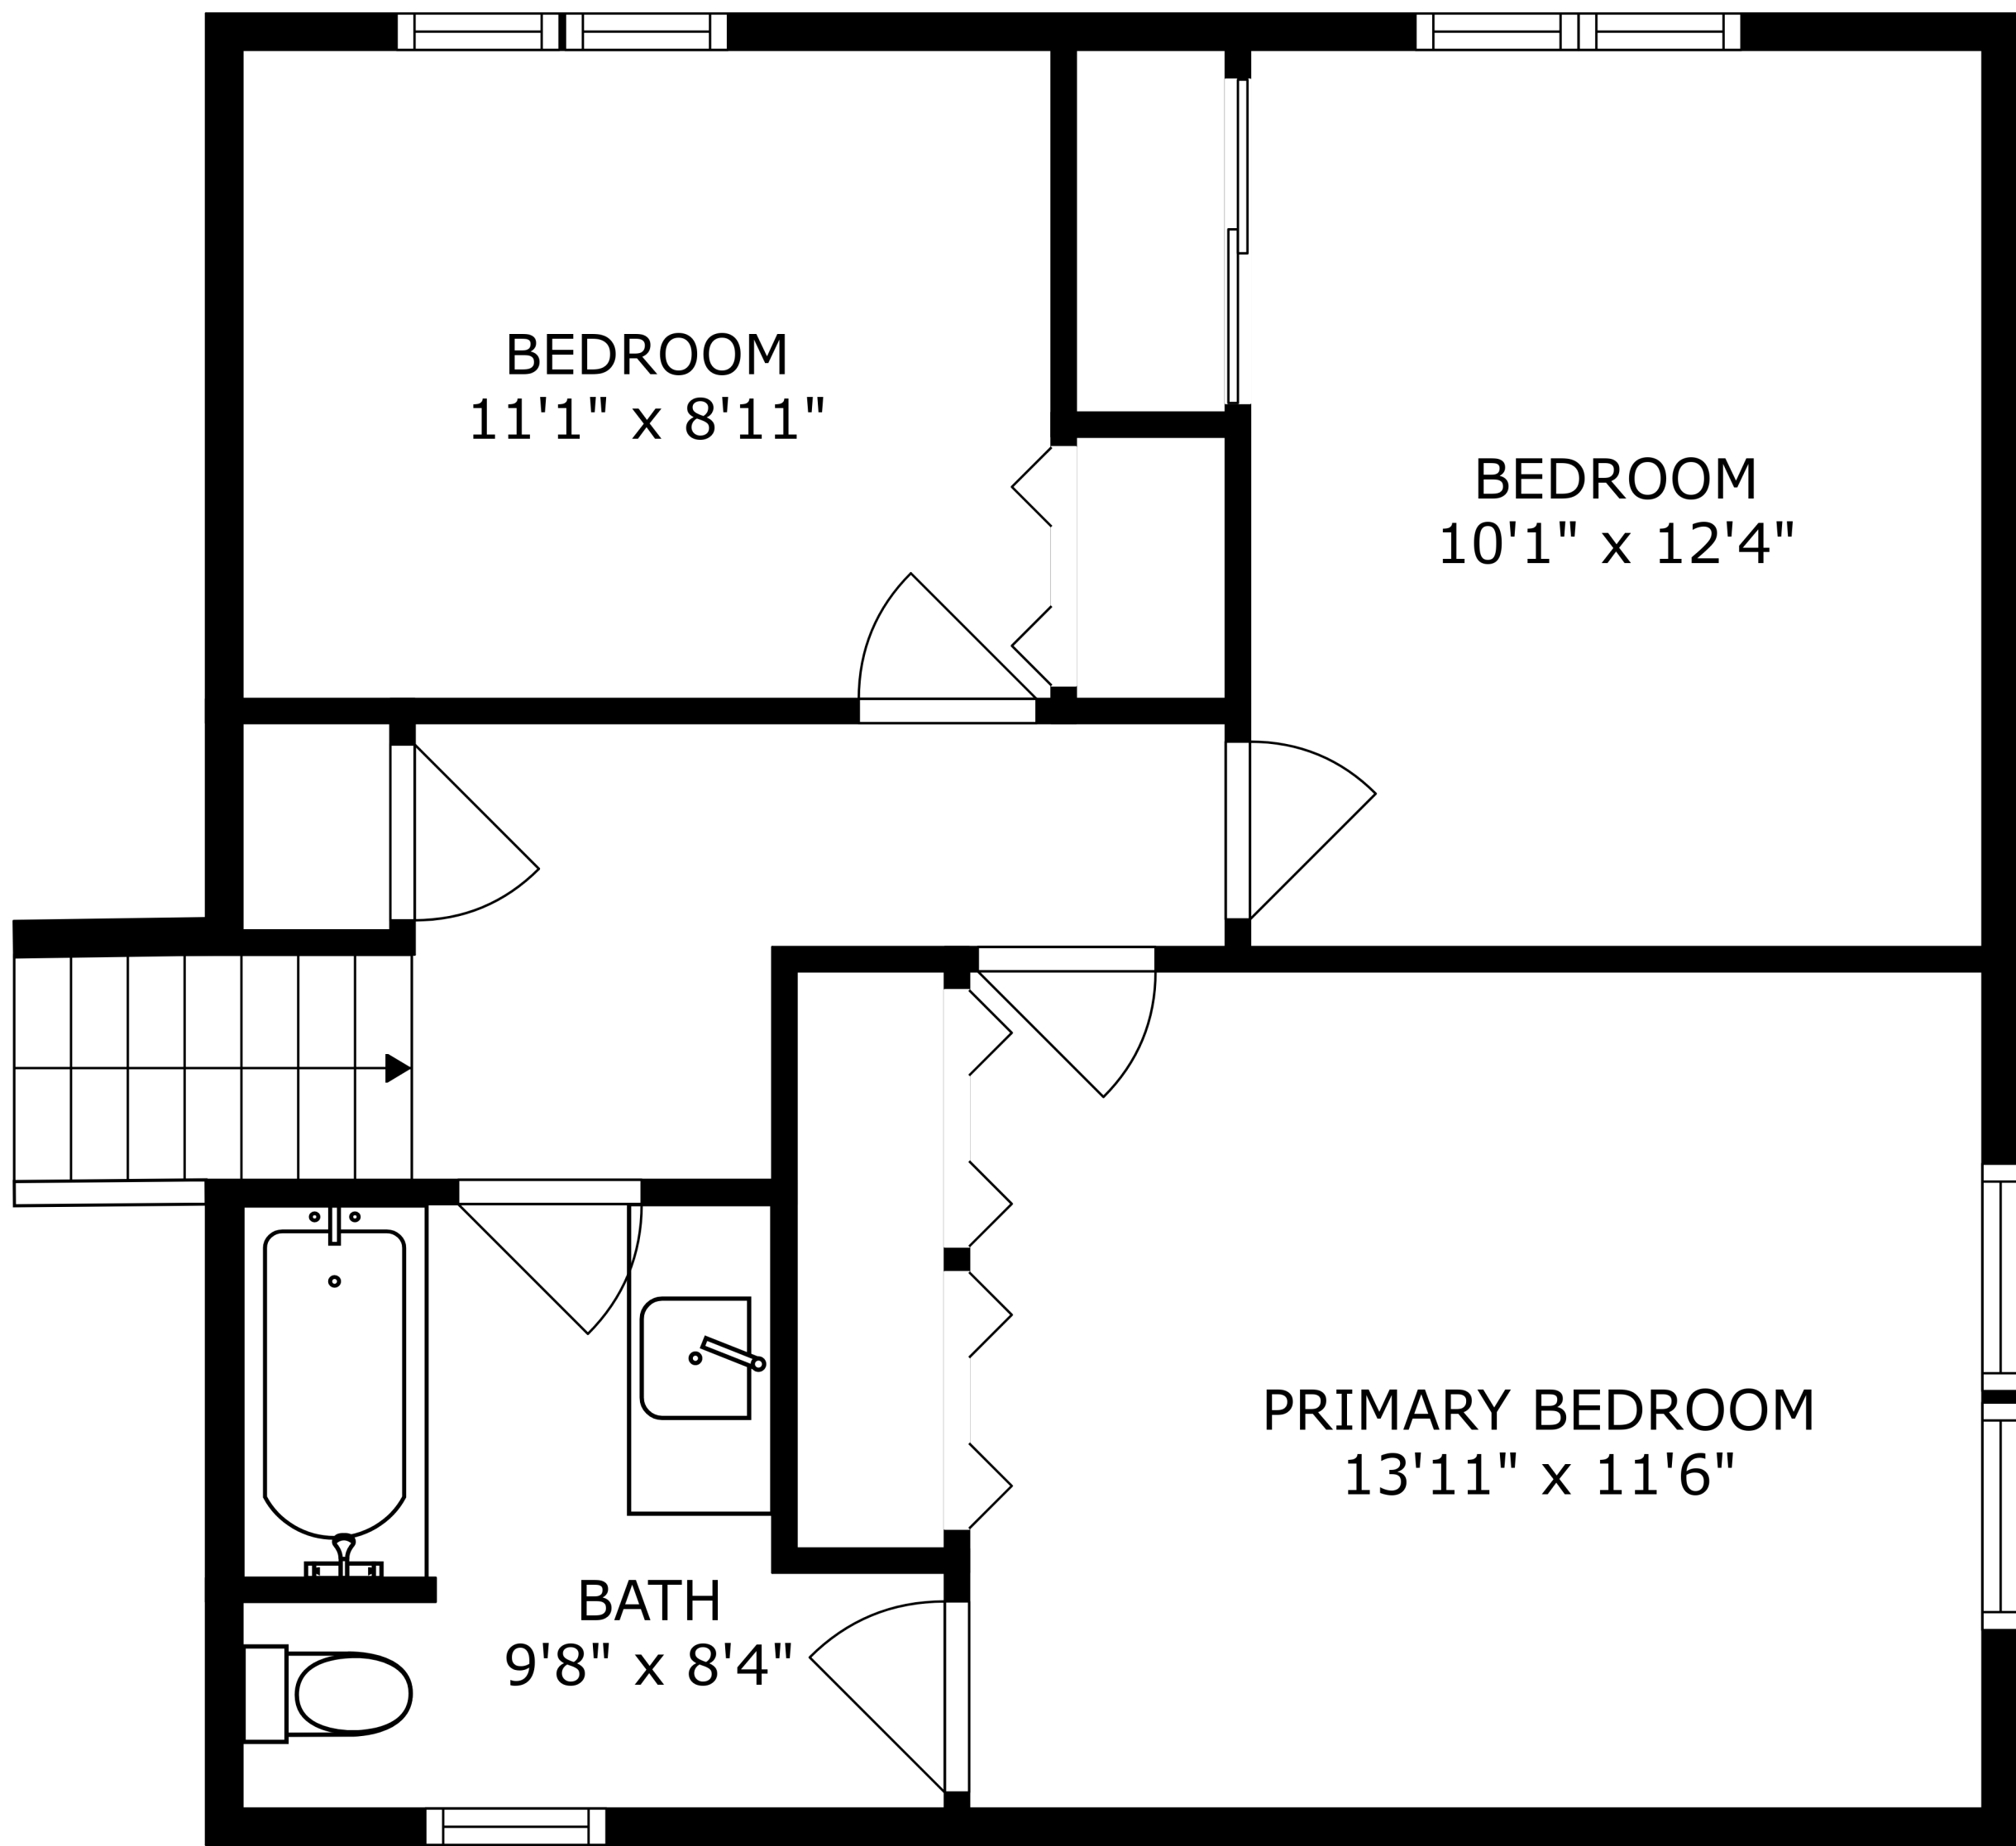

SIZES AND DIMENSIONS ARE APPROXIMATE, ACTUAL MAY VARY.

BEDROOM
11'1" x 8'11"

BEDROOM
10'1" x 12'4"

PRIMARY BEDROOM
13'11" x 11'6"

BATH
9'8" x 8'4"

SIZES AND DIMENSIONS ARE APPROXIMATE, ACTUAL MAY VARY.

SIZES AND DIMENSIONS ARE APPROXIMATE, ACTUAL MAY VARY.

BASEMENT
22'5" x 18'6"

ELECTRICAL ROOM
16'6" x 5'5"

SIZES AND DIMENSIONS ARE APPROXIMATE, ACTUAL MAY VARY.