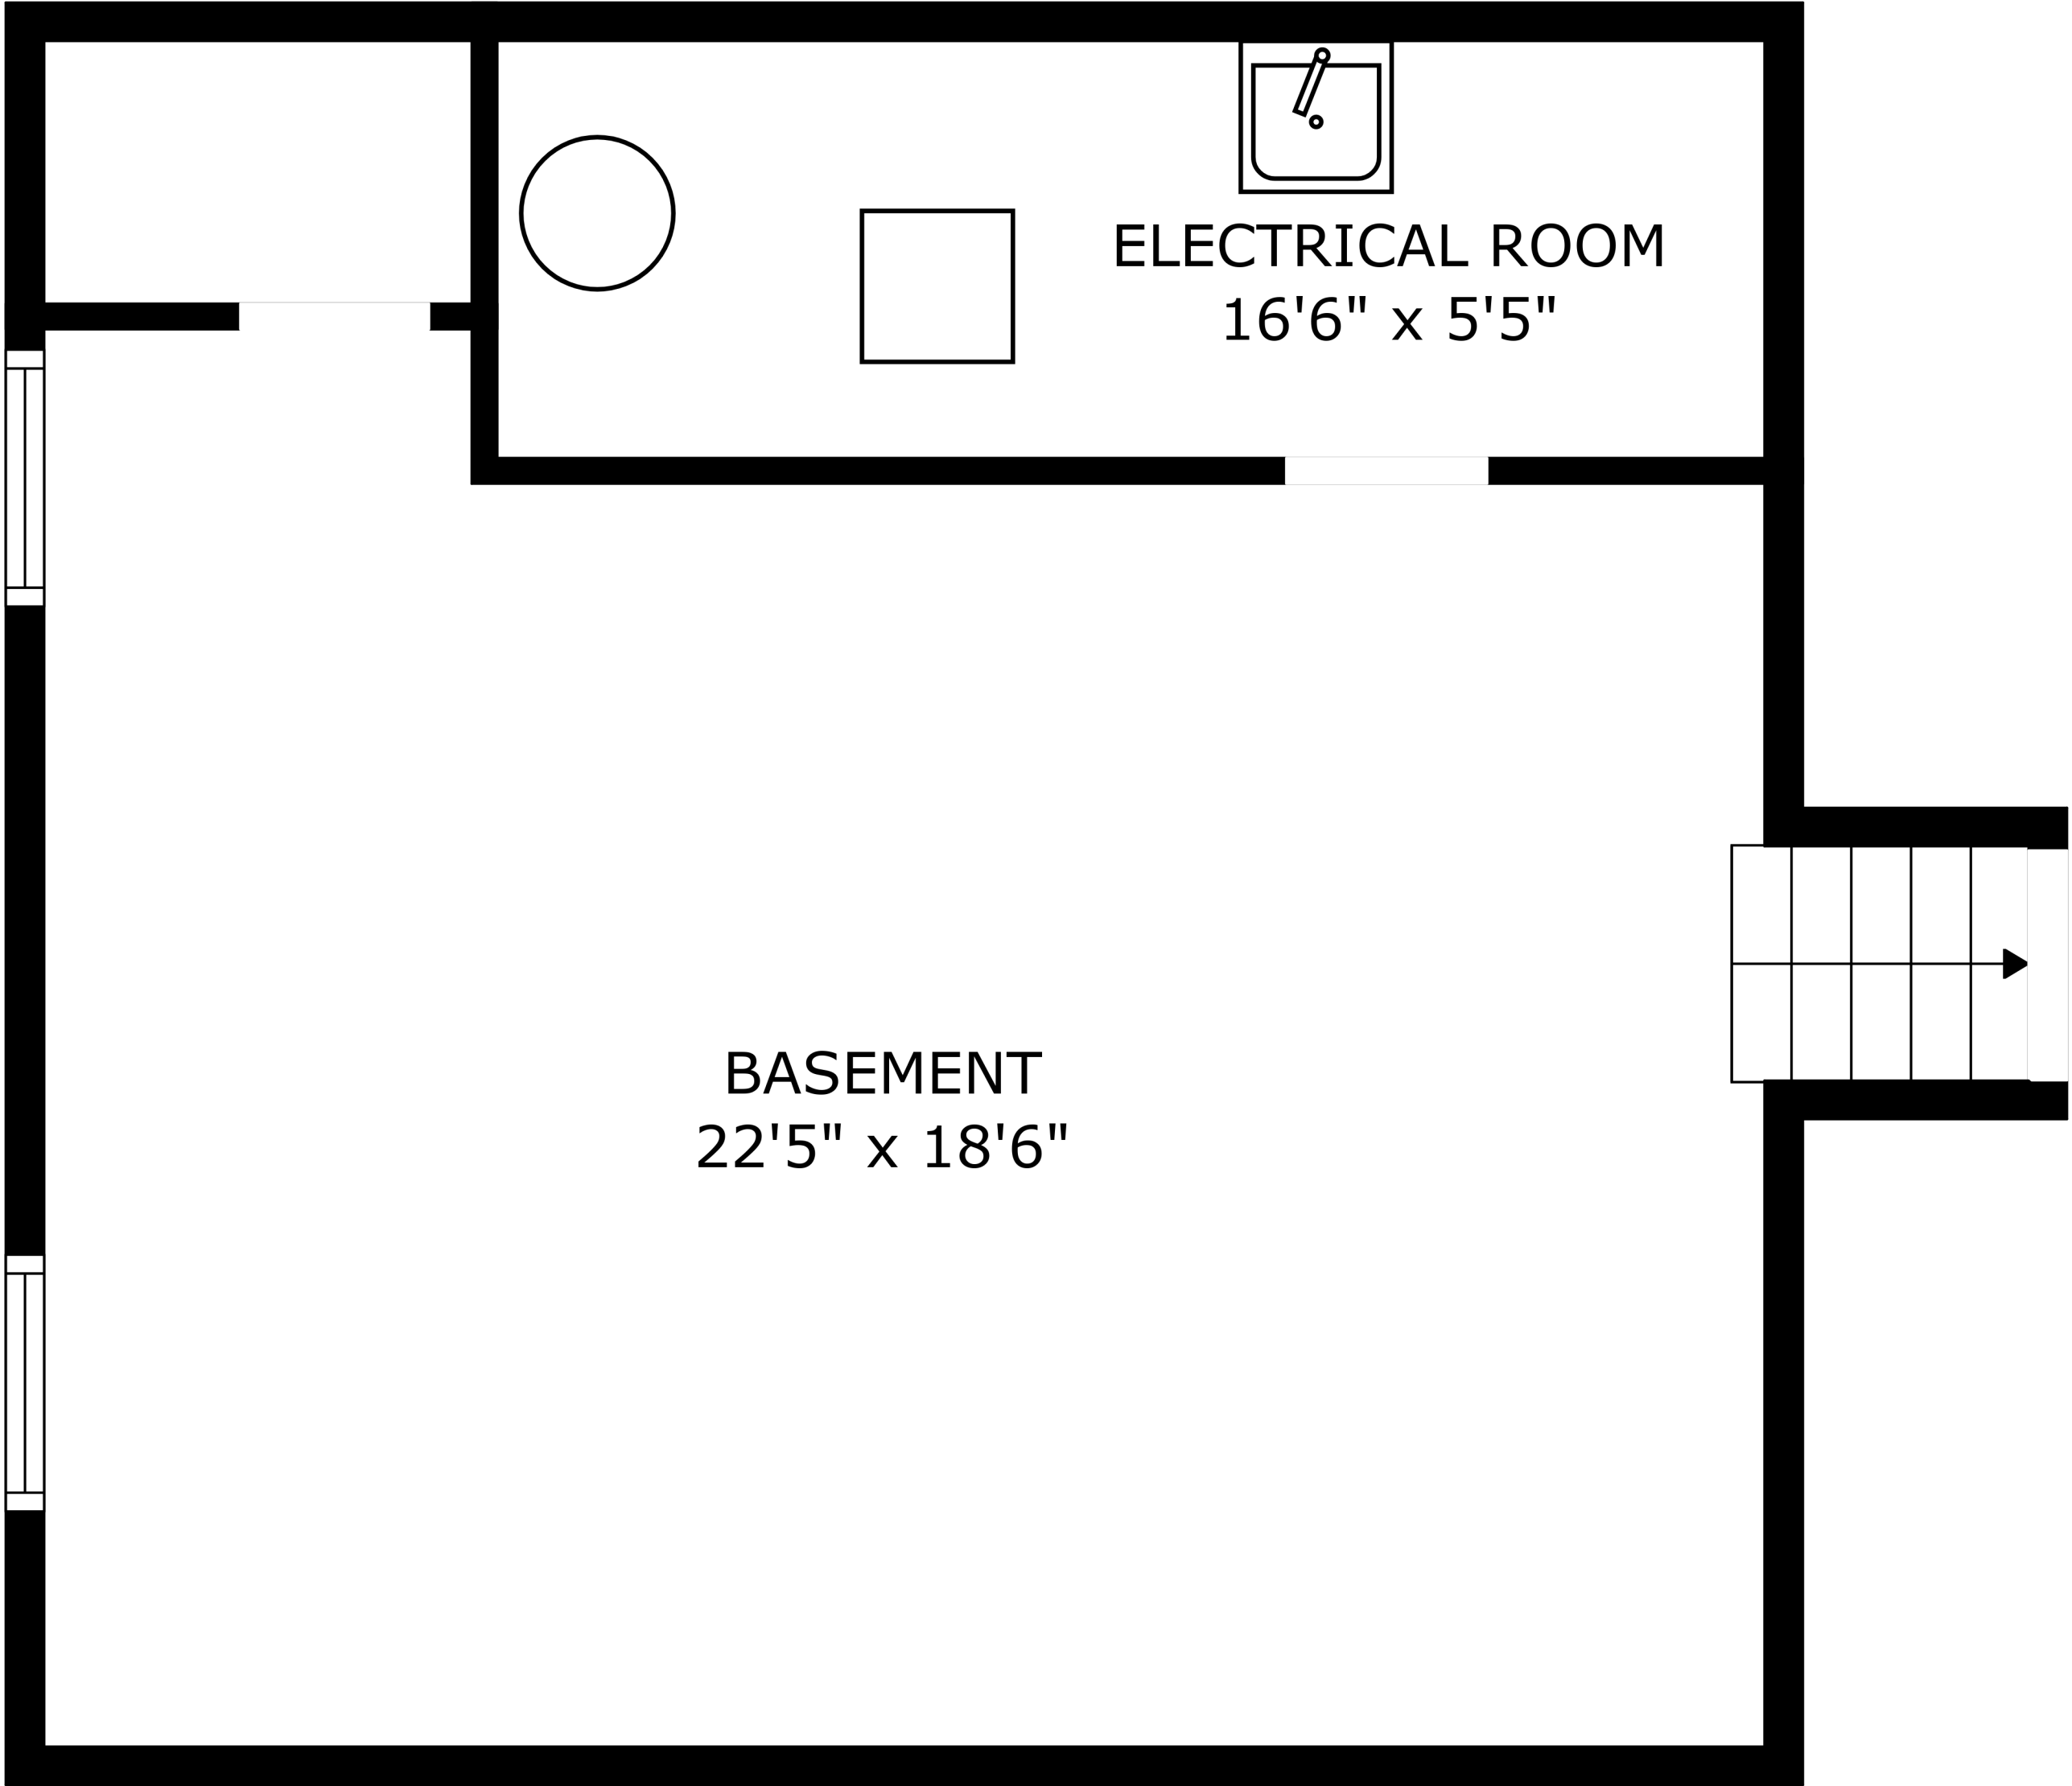

SIZES AND DIMENSIONS ARE APPROXIMATE, ACTUAL MAY VARY.

BEDROOM
11'1" x 8'11"

BEDROOM
10'1" x 12'4"

PRIMARY BEDROOM
13'11" x 11'6"

BATH
9'8" x 8'4"

SIZES AND DIMENSIONS ARE APPROXIMATE, ACTUAL MAY VARY.

SIZES AND DIMENSIONS ARE APPROXIMATE, ACTUAL MAY VARY.

BASEMENT
22'5" x 18'6"

ELECTRICAL ROOM
16'6" x 5'5"

SIZES AND DIMENSIONS ARE APPROXIMATE, ACTUAL MAY VARY.