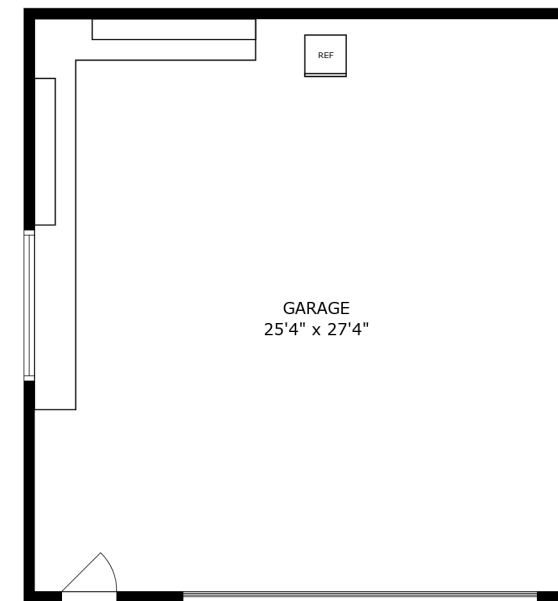

FLOOR 1

FLOOR 2

SIZES AND DIMENSIONS ARE APPROXIMATE, ACTUAL MAY VARY.

SIZES AND DIMENSIONS ARE APPROXIMATE, ACTUAL MAY VARY.

RECREATION ROOM
34'6" x 23'0"

UTILITY
23'0" x 13'5"

WET BAR
9'8" x 7'2"

BATH
6'7" x 9'3"

SIZES AND DIMENSIONS ARE APPROXIMATE, ACTUAL MAY VARY.