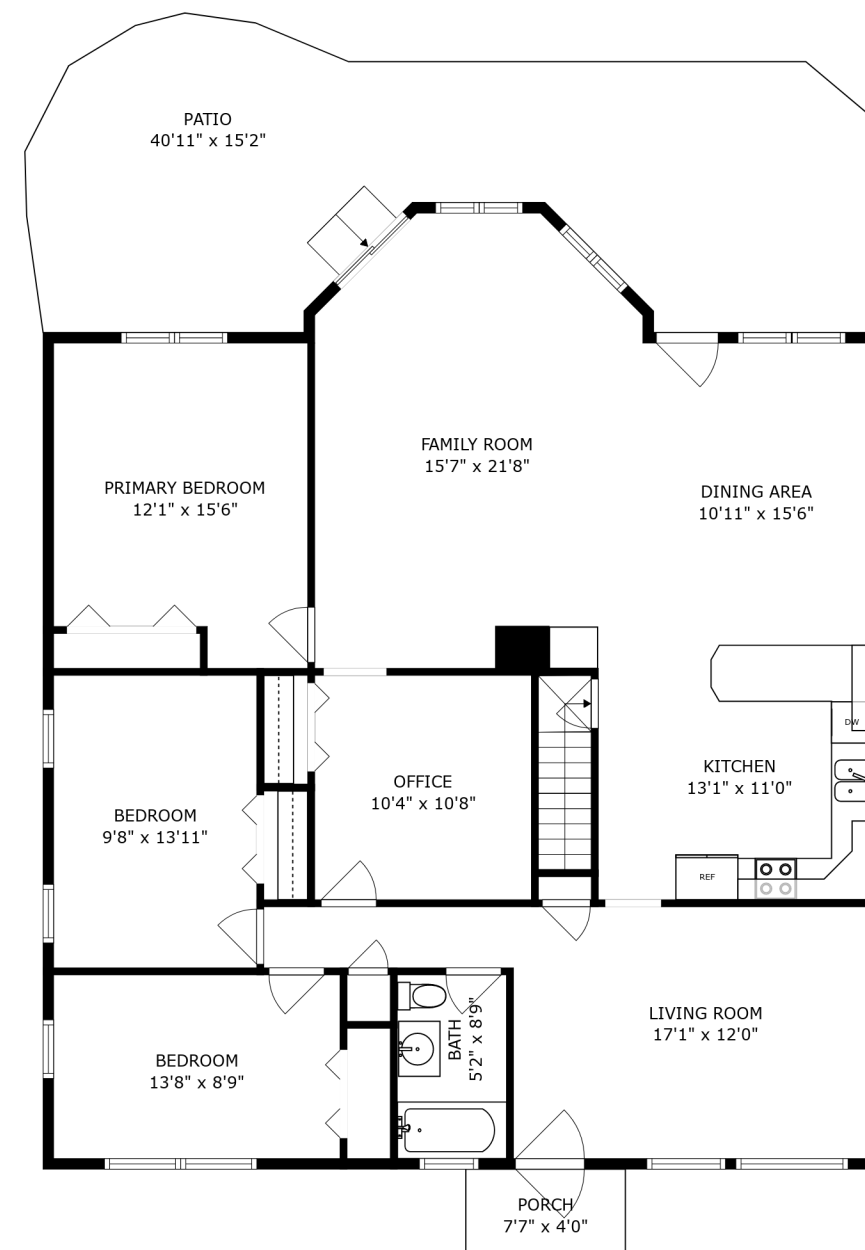

FLOOR 1

FLOOR 2

SIZES AND DIMENSIONS ARE APPROXIMATE, ACTUAL MAY VARY.

SIZES AND DIMENSIONS ARE APPROXIMATE, ACTUAL MAY VARY.

RECREATION ROOM
34'6" x 23'0"

UTILITY
23'0" x 13'5"

WET BAR
9'8" x 7'2"

BATH
6'7" x 9'3"

SIZES AND DIMENSIONS ARE APPROXIMATE, ACTUAL MAY VARY.