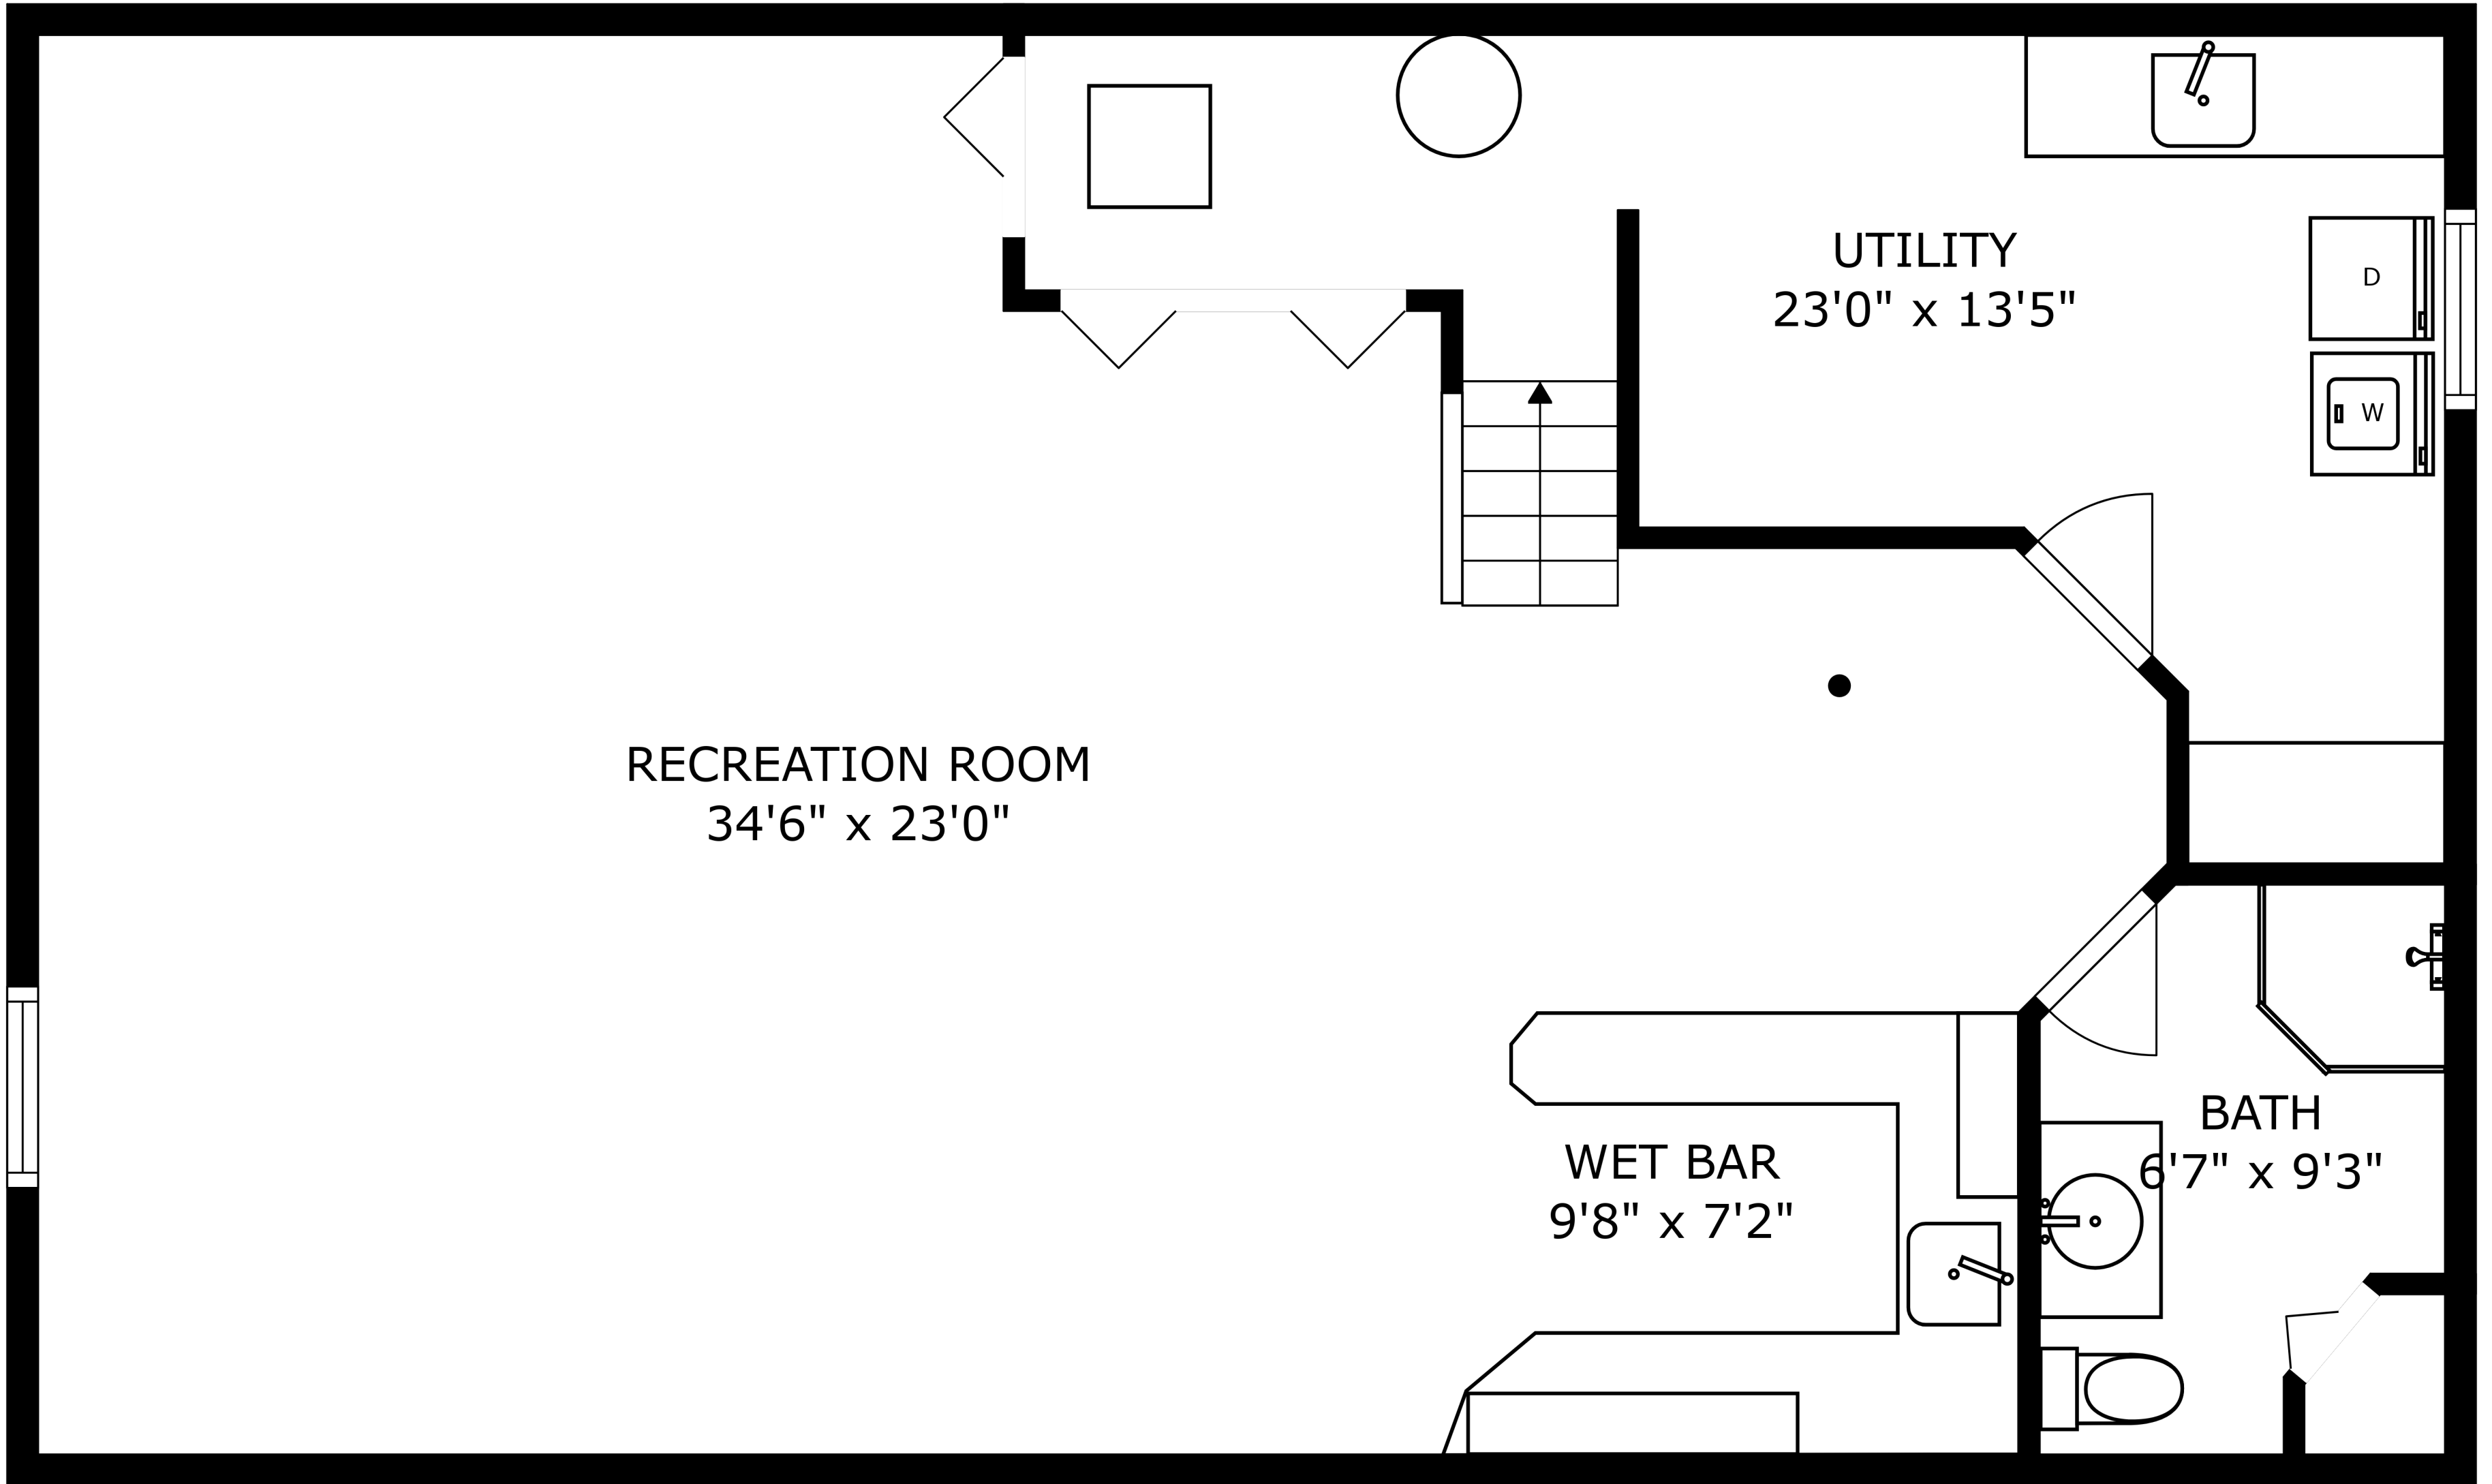

FLOOR 1

FLOOR 2

SIZES AND DIMENSIONS ARE APPROXIMATE, ACTUAL MAY VARY.

SIZES AND DIMENSIONS ARE APPROXIMATE, ACTUAL MAY VARY.

RECREATION ROOM
34'6" x 23'0"

UTILITY
23'0" x 13'5"

WET BAR
9'8" x 7'2"

BATH
6'7" x 9'3"

SIZES AND DIMENSIONS ARE APPROXIMATE, ACTUAL MAY VARY.