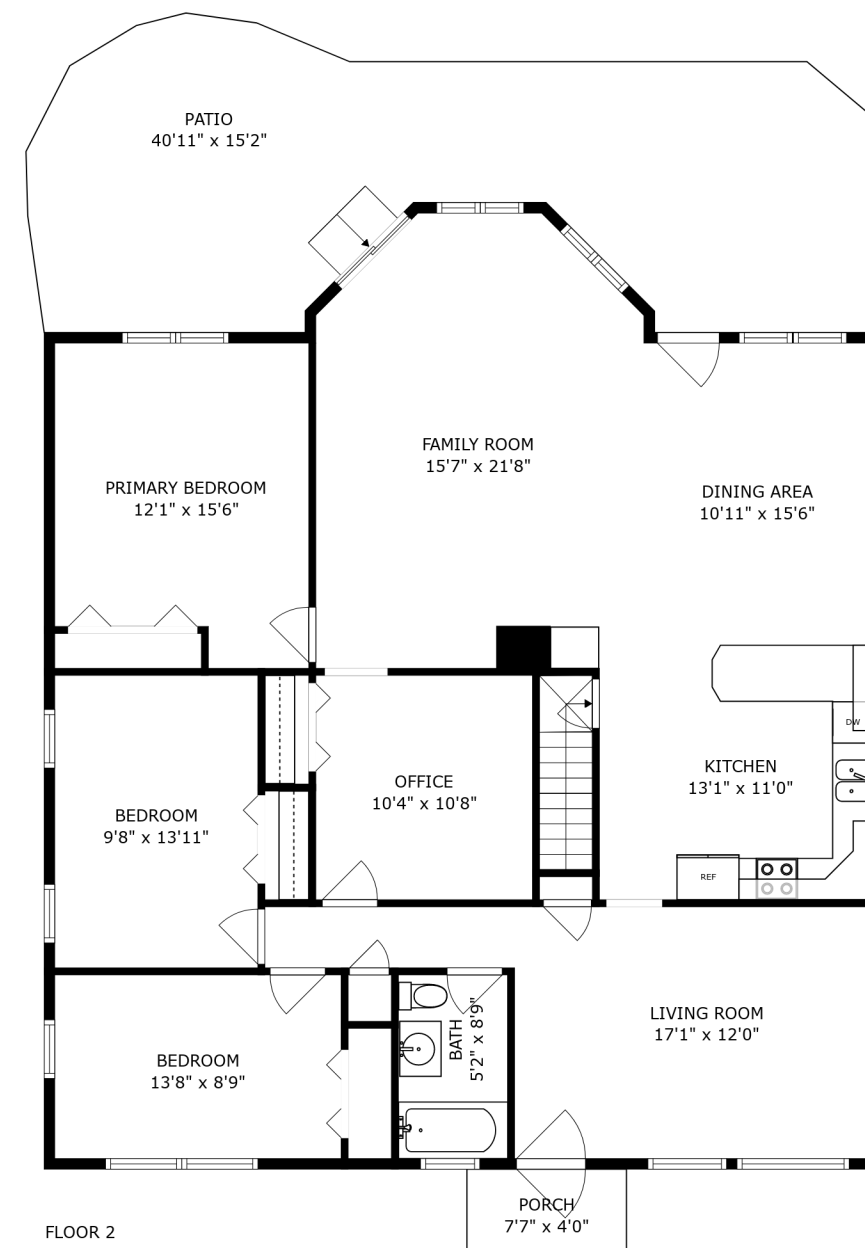

FLOOR 1

FLOOR 2

SIZES AND DIMENSIONS ARE APPROXIMATE, ACTUAL MAY VARY.

SIZES AND DIMENSIONS ARE APPROXIMATE, ACTUAL MAY VARY.

RECREATION ROOM
34'6" x 23'0"

UTILITY
23'0" x 13'5"

WET BAR
9'8" x 7'2"

BATH
6'7" x 9'3"

SIZES AND DIMENSIONS ARE APPROXIMATE, ACTUAL MAY VARY.