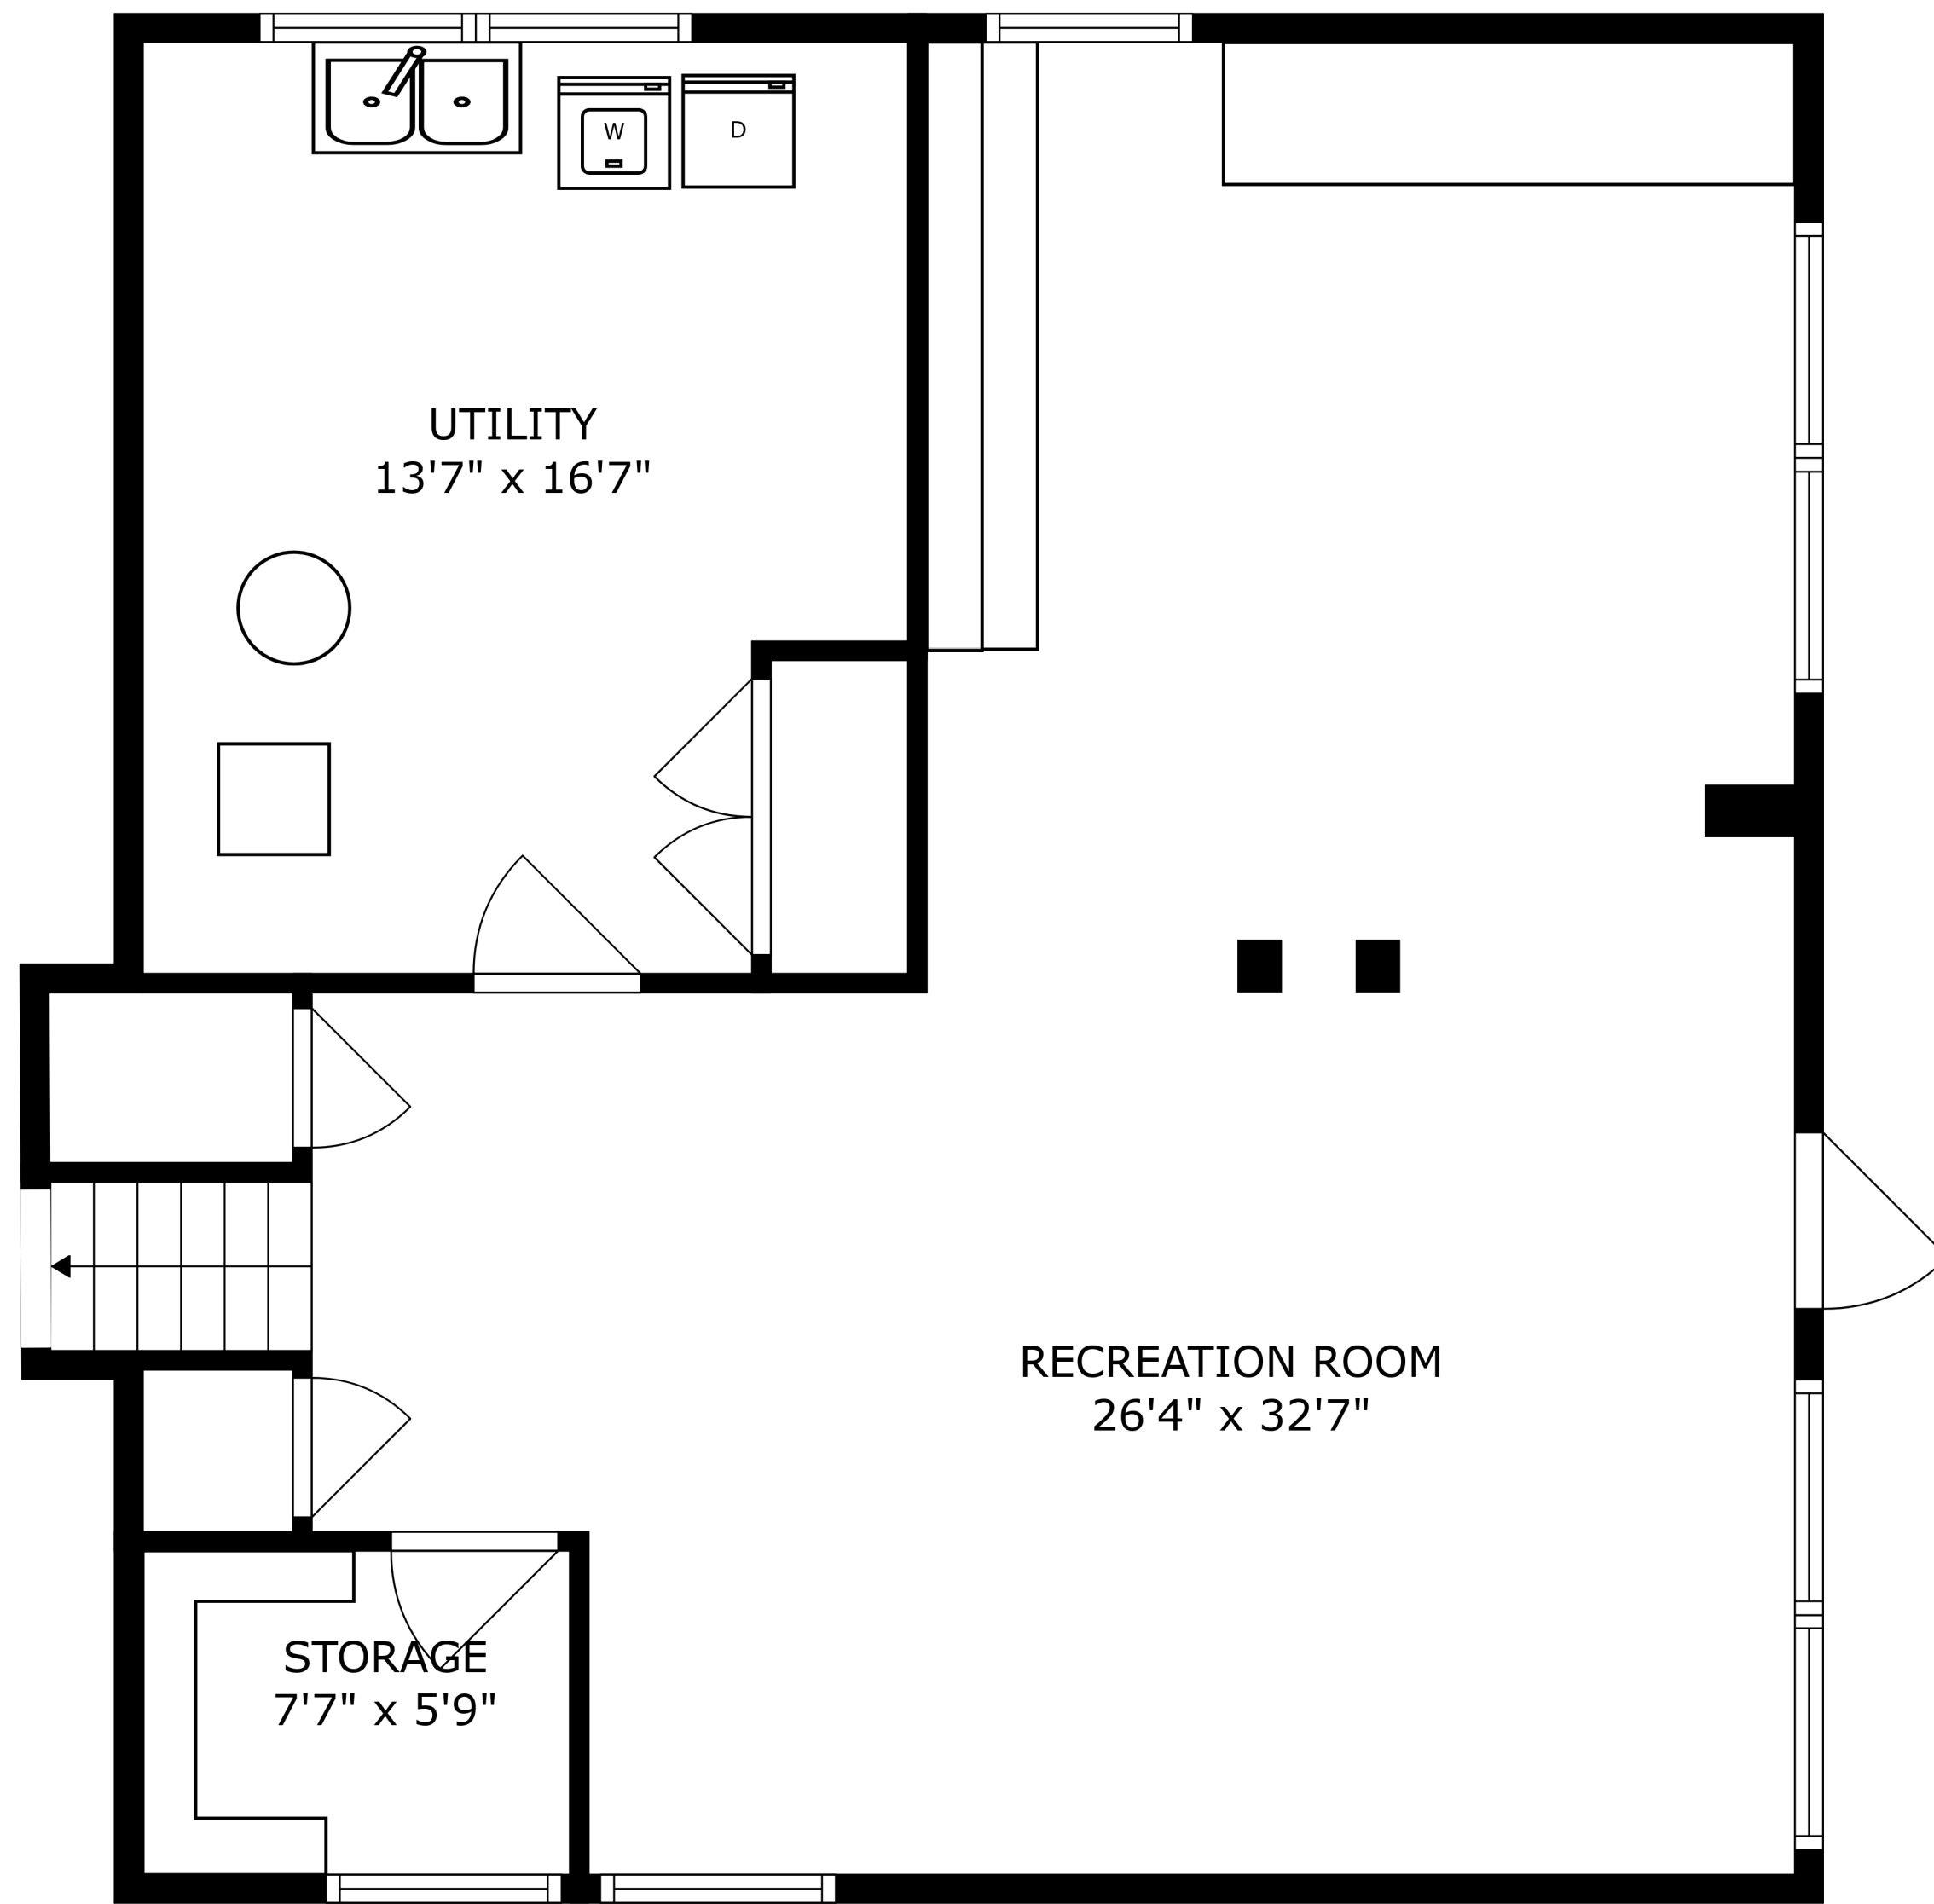

FLOOR 3

FLOOR 2

FLOOR 1

SIZES AND DIMENSIONS ARE APPROXIMATE, ACTUAL MAY VARY.

SIZES AND DIMENSIONS ARE APPROXIMATE, ACTUAL MAY VARY.

SIZES AND DIMENSIONS ARE APPROXIMATE, ACTUAL MAY VARY.

UTILITY
13'7" x 16'7"

RECREATION ROOM
26'4" x 32'7"

STORAGE
7'7" x 5'9"

SIZES AND DIMENSIONS ARE APPROXIMATE, ACTUAL MAY VARY.