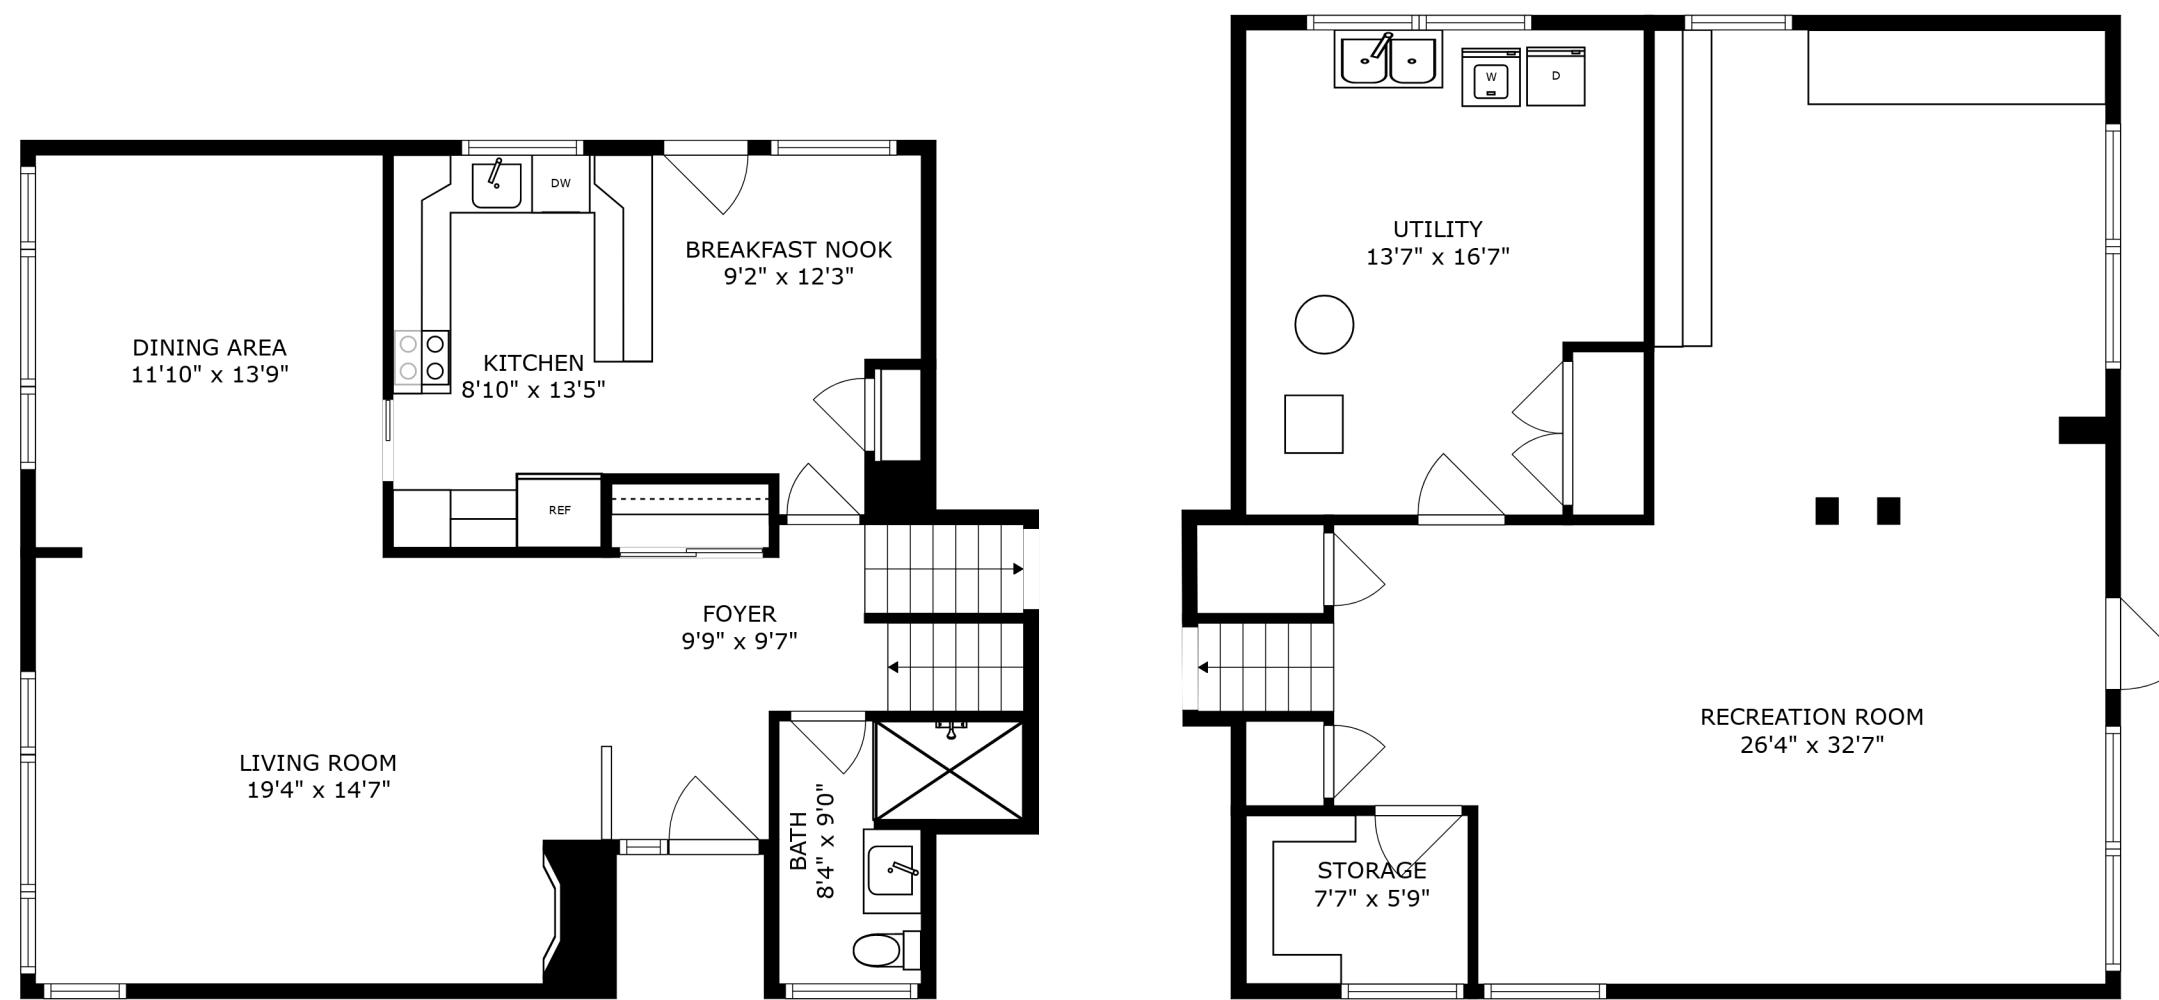

FLOOR 3

FLOOR 2

FLOOR 1

SIZES AND DIMENSIONS ARE APPROXIMATE, ACTUAL MAY VARY.

SIZES AND DIMENSIONS ARE APPROXIMATE, ACTUAL MAY VARY.

SIZES AND DIMENSIONS ARE APPROXIMATE, ACTUAL MAY VARY.

UTILITY
13'7" x 16'7"

RECREATION ROOM
26'4" x 32'7"

STORAGE
7'7" x 5'9"

SIZES AND DIMENSIONS ARE APPROXIMATE, ACTUAL MAY VARY.