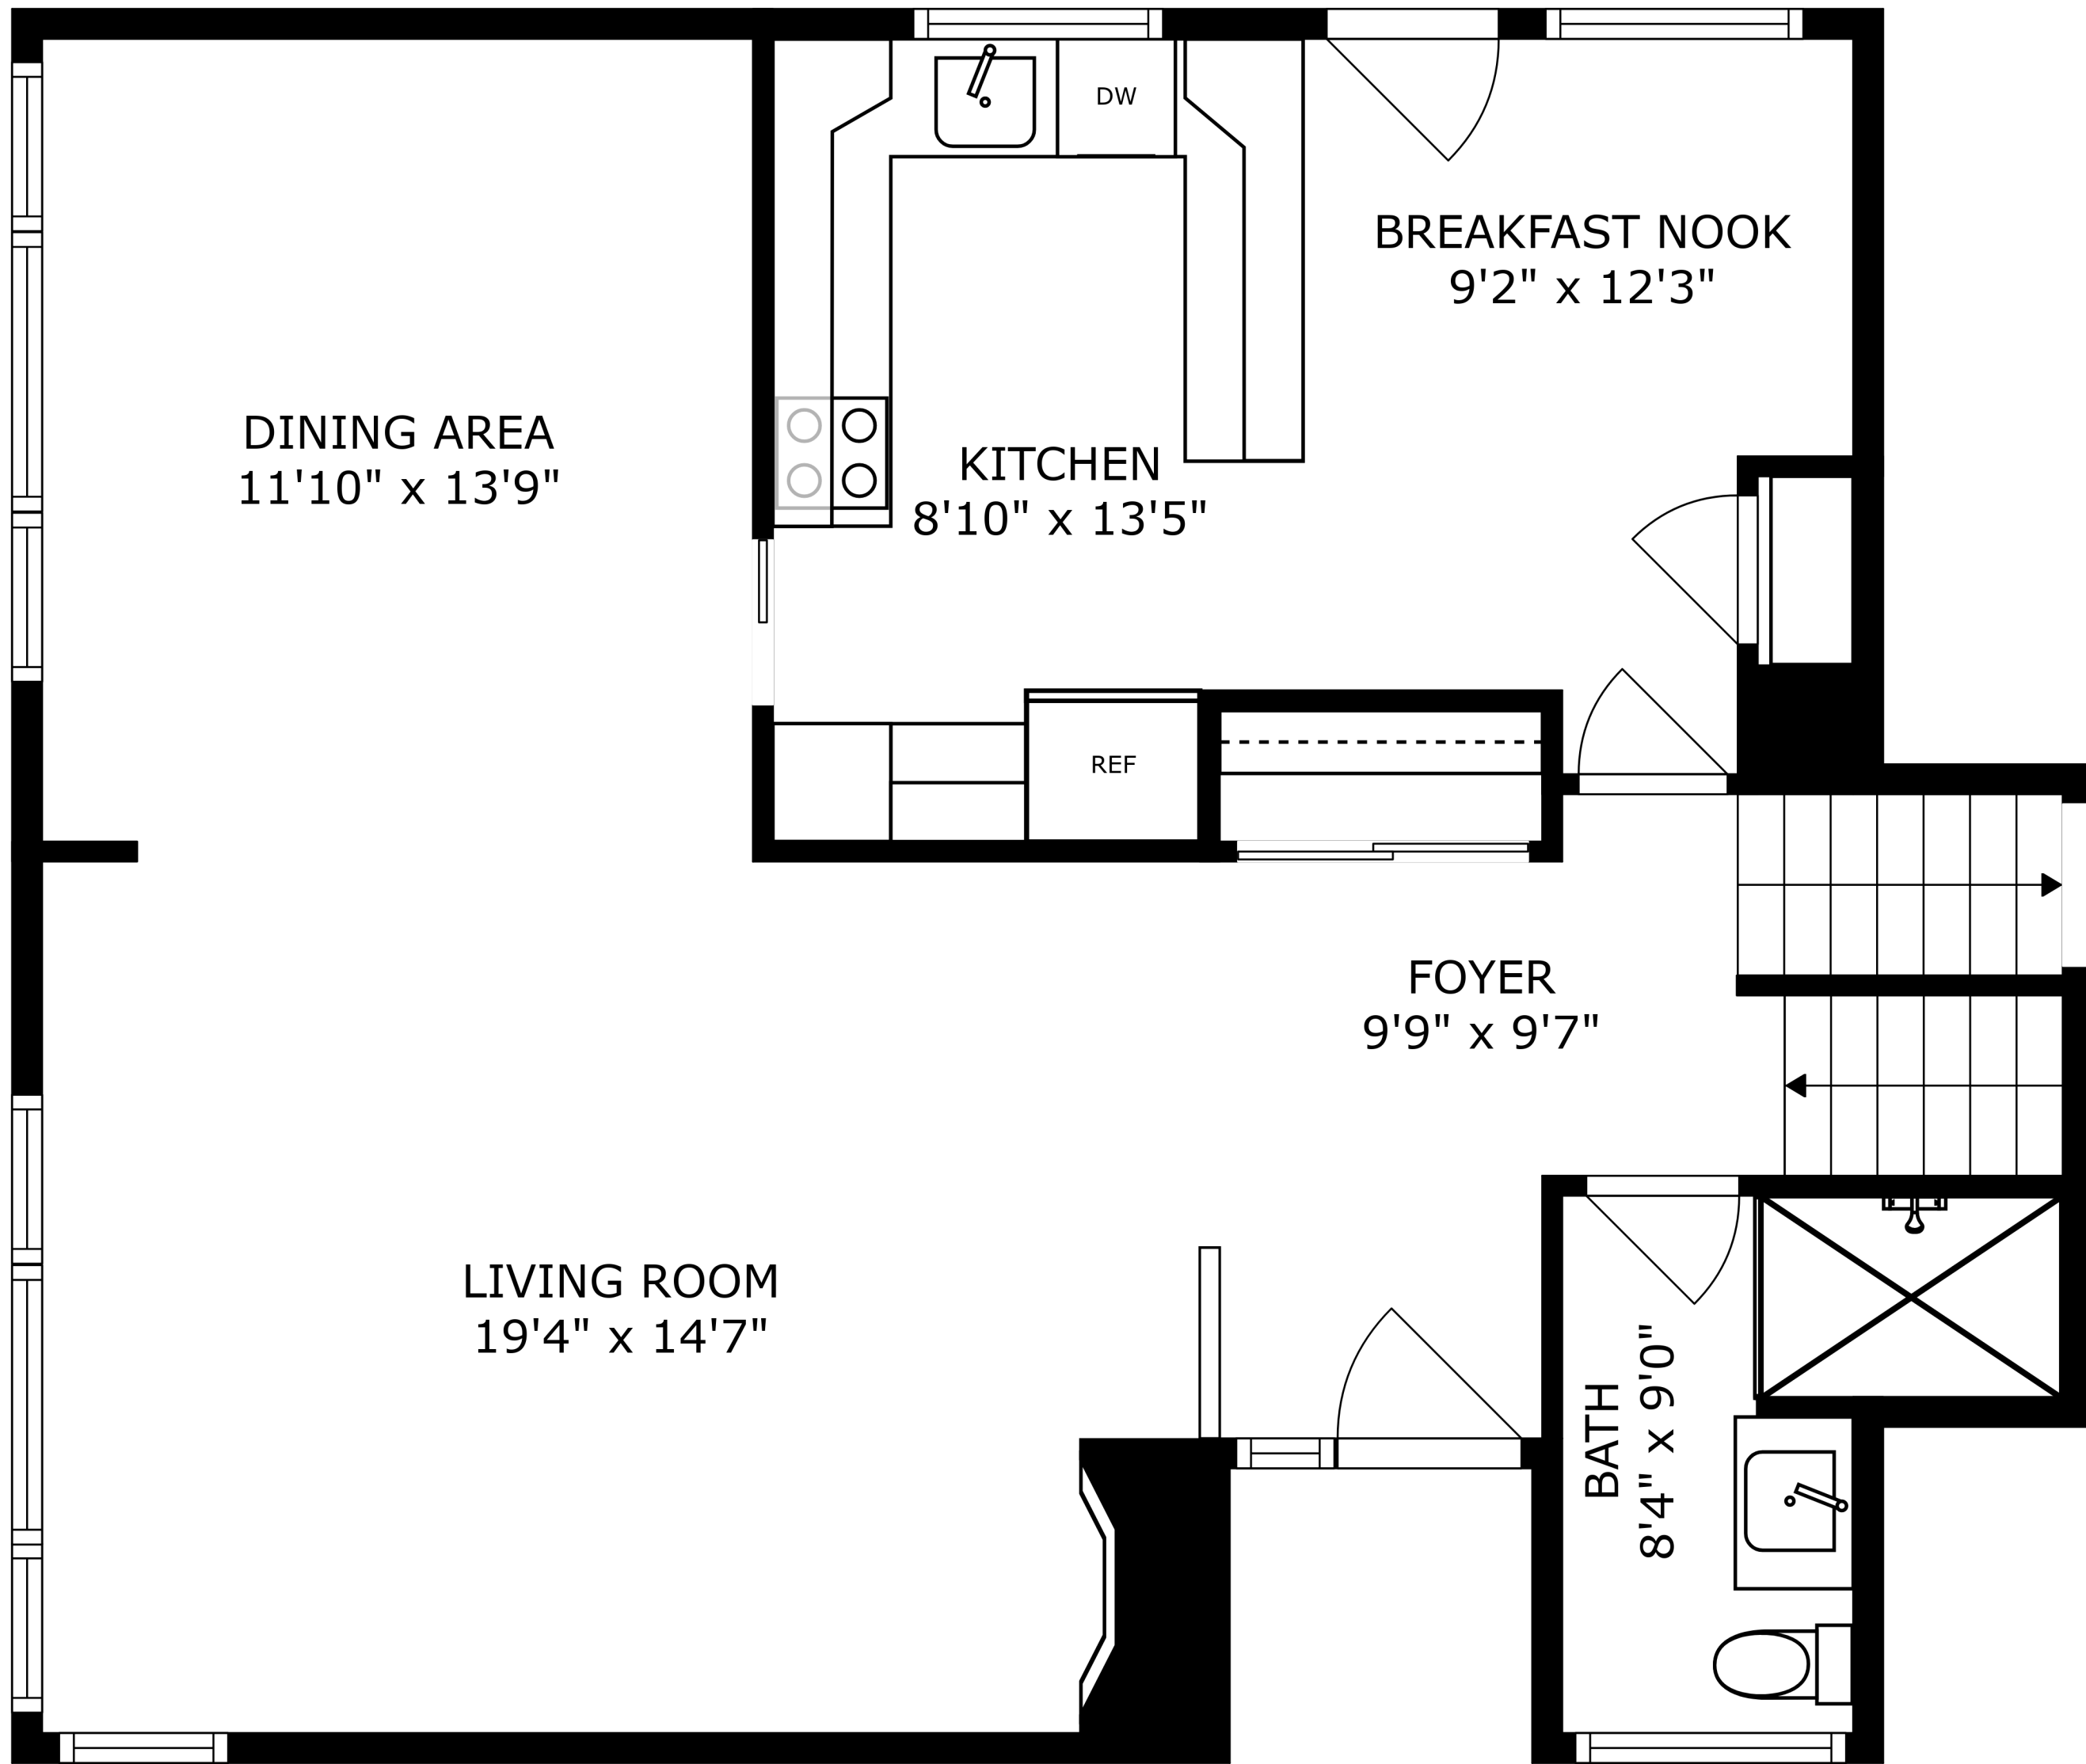

FLOOR 3

FLOOR 2

FLOOR 1

SIZES AND DIMENSIONS ARE APPROXIMATE, ACTUAL MAY VARY.

SIZES AND DIMENSIONS ARE APPROXIMATE, ACTUAL MAY VARY.

SIZES AND DIMENSIONS ARE APPROXIMATE, ACTUAL MAY VARY.

UTILITY
13'7" x 16'7"

RECREATION ROOM
26'4" x 32'7"

STORAGE
7'7" x 5'9"

SIZES AND DIMENSIONS ARE APPROXIMATE, ACTUAL MAY VARY.