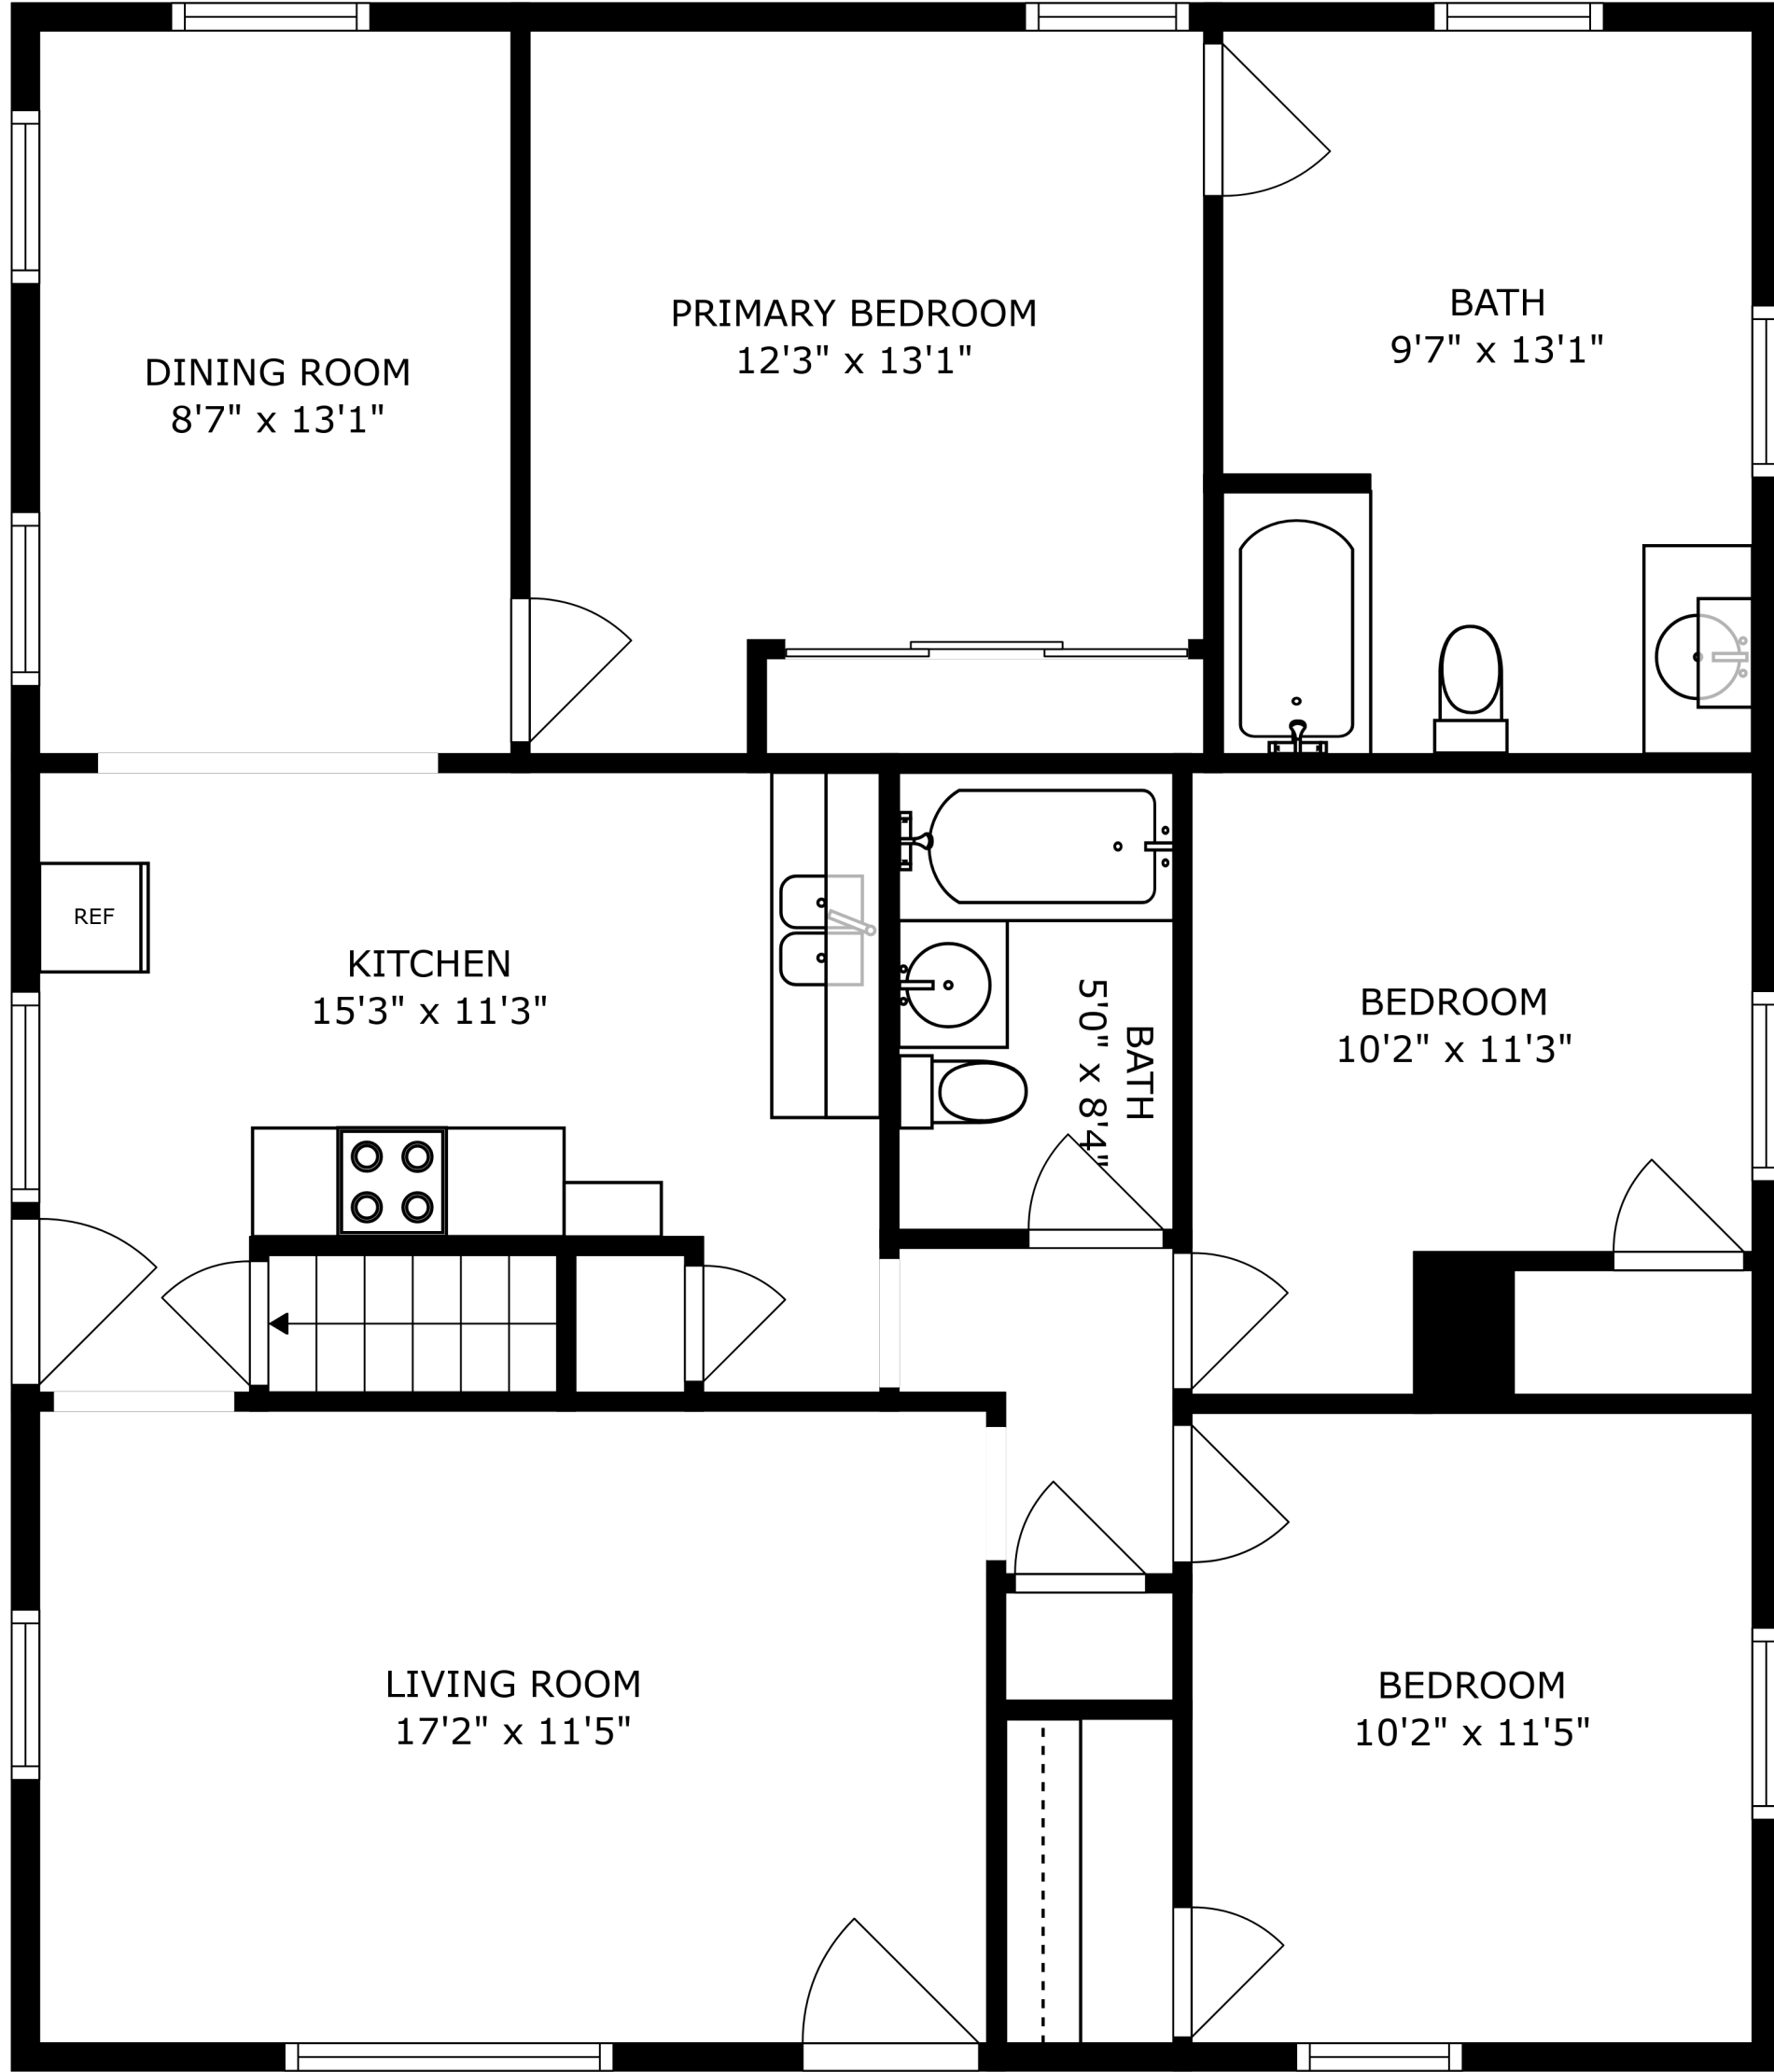

FLOOR 1

FLOOR 2

SIZES AND DIMENSIONS ARE APPROXIMATE, ACTUAL MAY VARY.

SIZES AND DIMENSIONS ARE APPROXIMATE, ACTUAL MAY VARY.

BEDROOM
14'9" x 11'6"

UNFINISHED BASEMENT

SIZES AND DIMENSIONS ARE APPROXIMATE, ACTUAL MAY VARY.