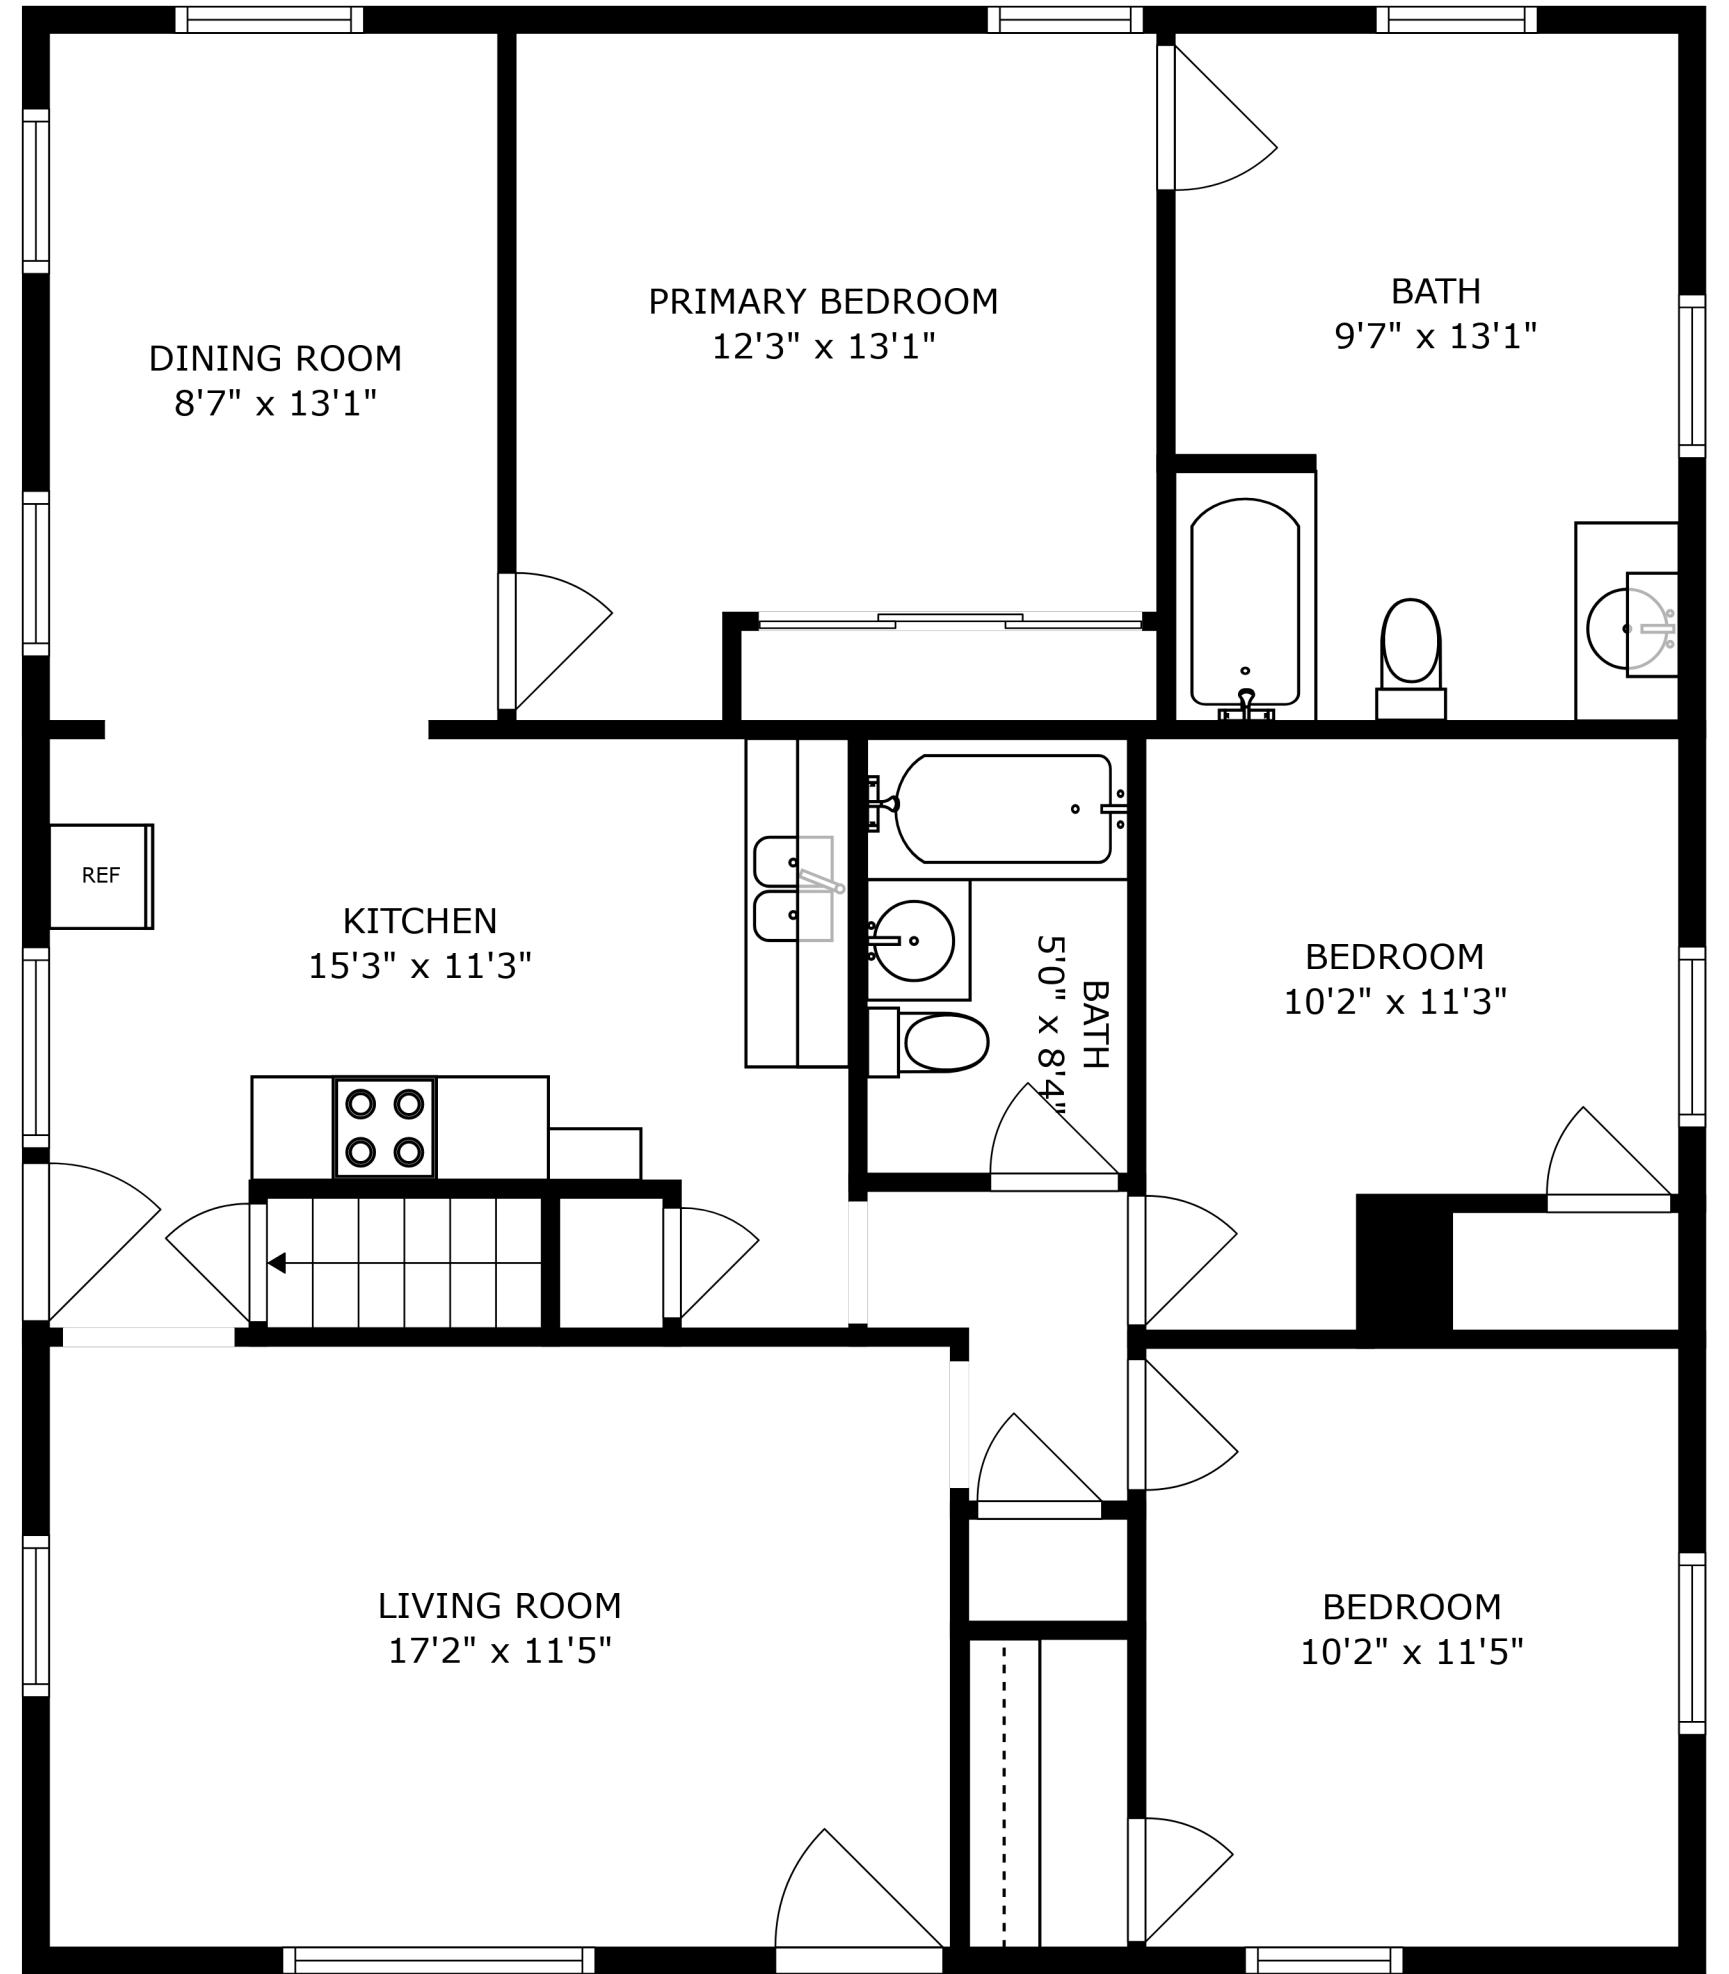

FLOOR 1

FLOOR 2

SIZES AND DIMENSIONS ARE APPROXIMATE, ACTUAL MAY VARY.

SIZES AND DIMENSIONS ARE APPROXIMATE, ACTUAL MAY VARY.

BEDROOM
14'9" x 11'6"

UNFINISHED BASEMENT

SIZES AND DIMENSIONS ARE APPROXIMATE, ACTUAL MAY VARY.