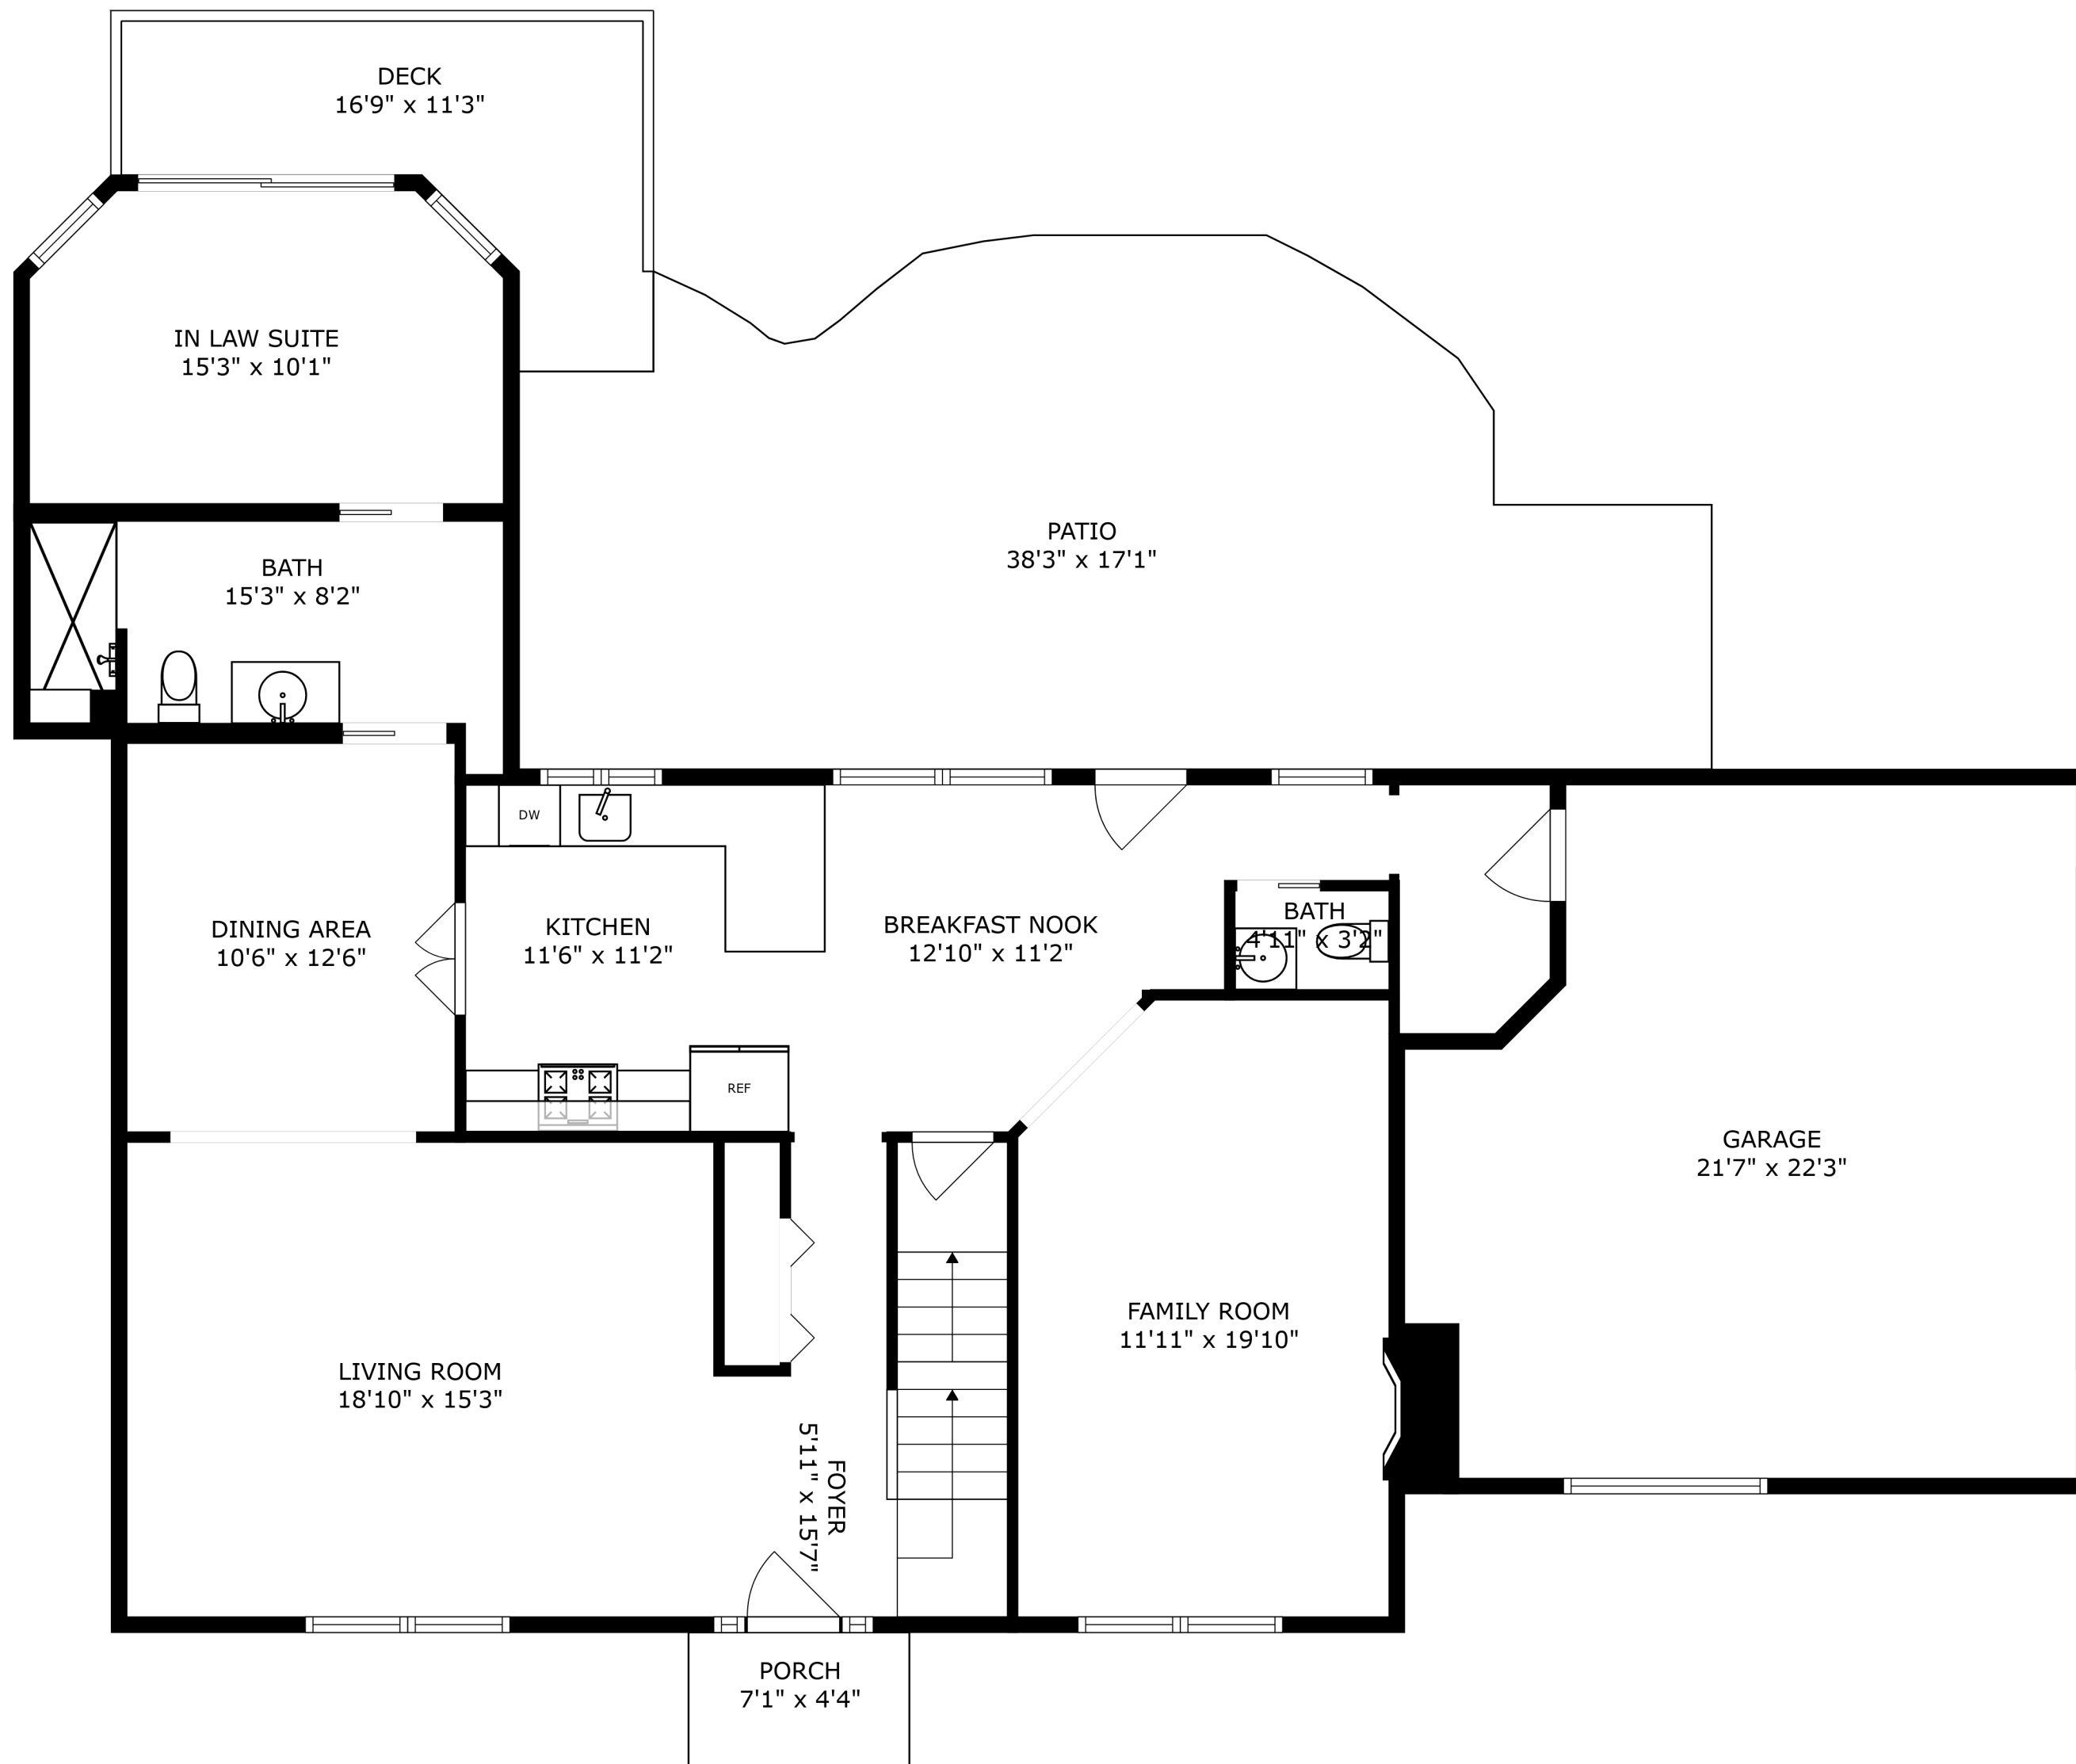

SIZES AND DIMENSIONS ARE APPROXIMATE, ACTUAL MAY VARY.

SIZES AND DIMENSIONS ARE APPROXIMATE, ACTUAL MAY VARY.

SIZES AND DIMENSIONS ARE APPROXIMATE, ACTUAL MAY VARY.

STORAGE
15'10" x 8'0"

UTILITY
12'1" x 16'9"

RECREATION ROOM
28'3" x 21'7"

W/D

SIZES AND DIMENSIONS ARE APPROXIMATE, ACTUAL MAY VARY.