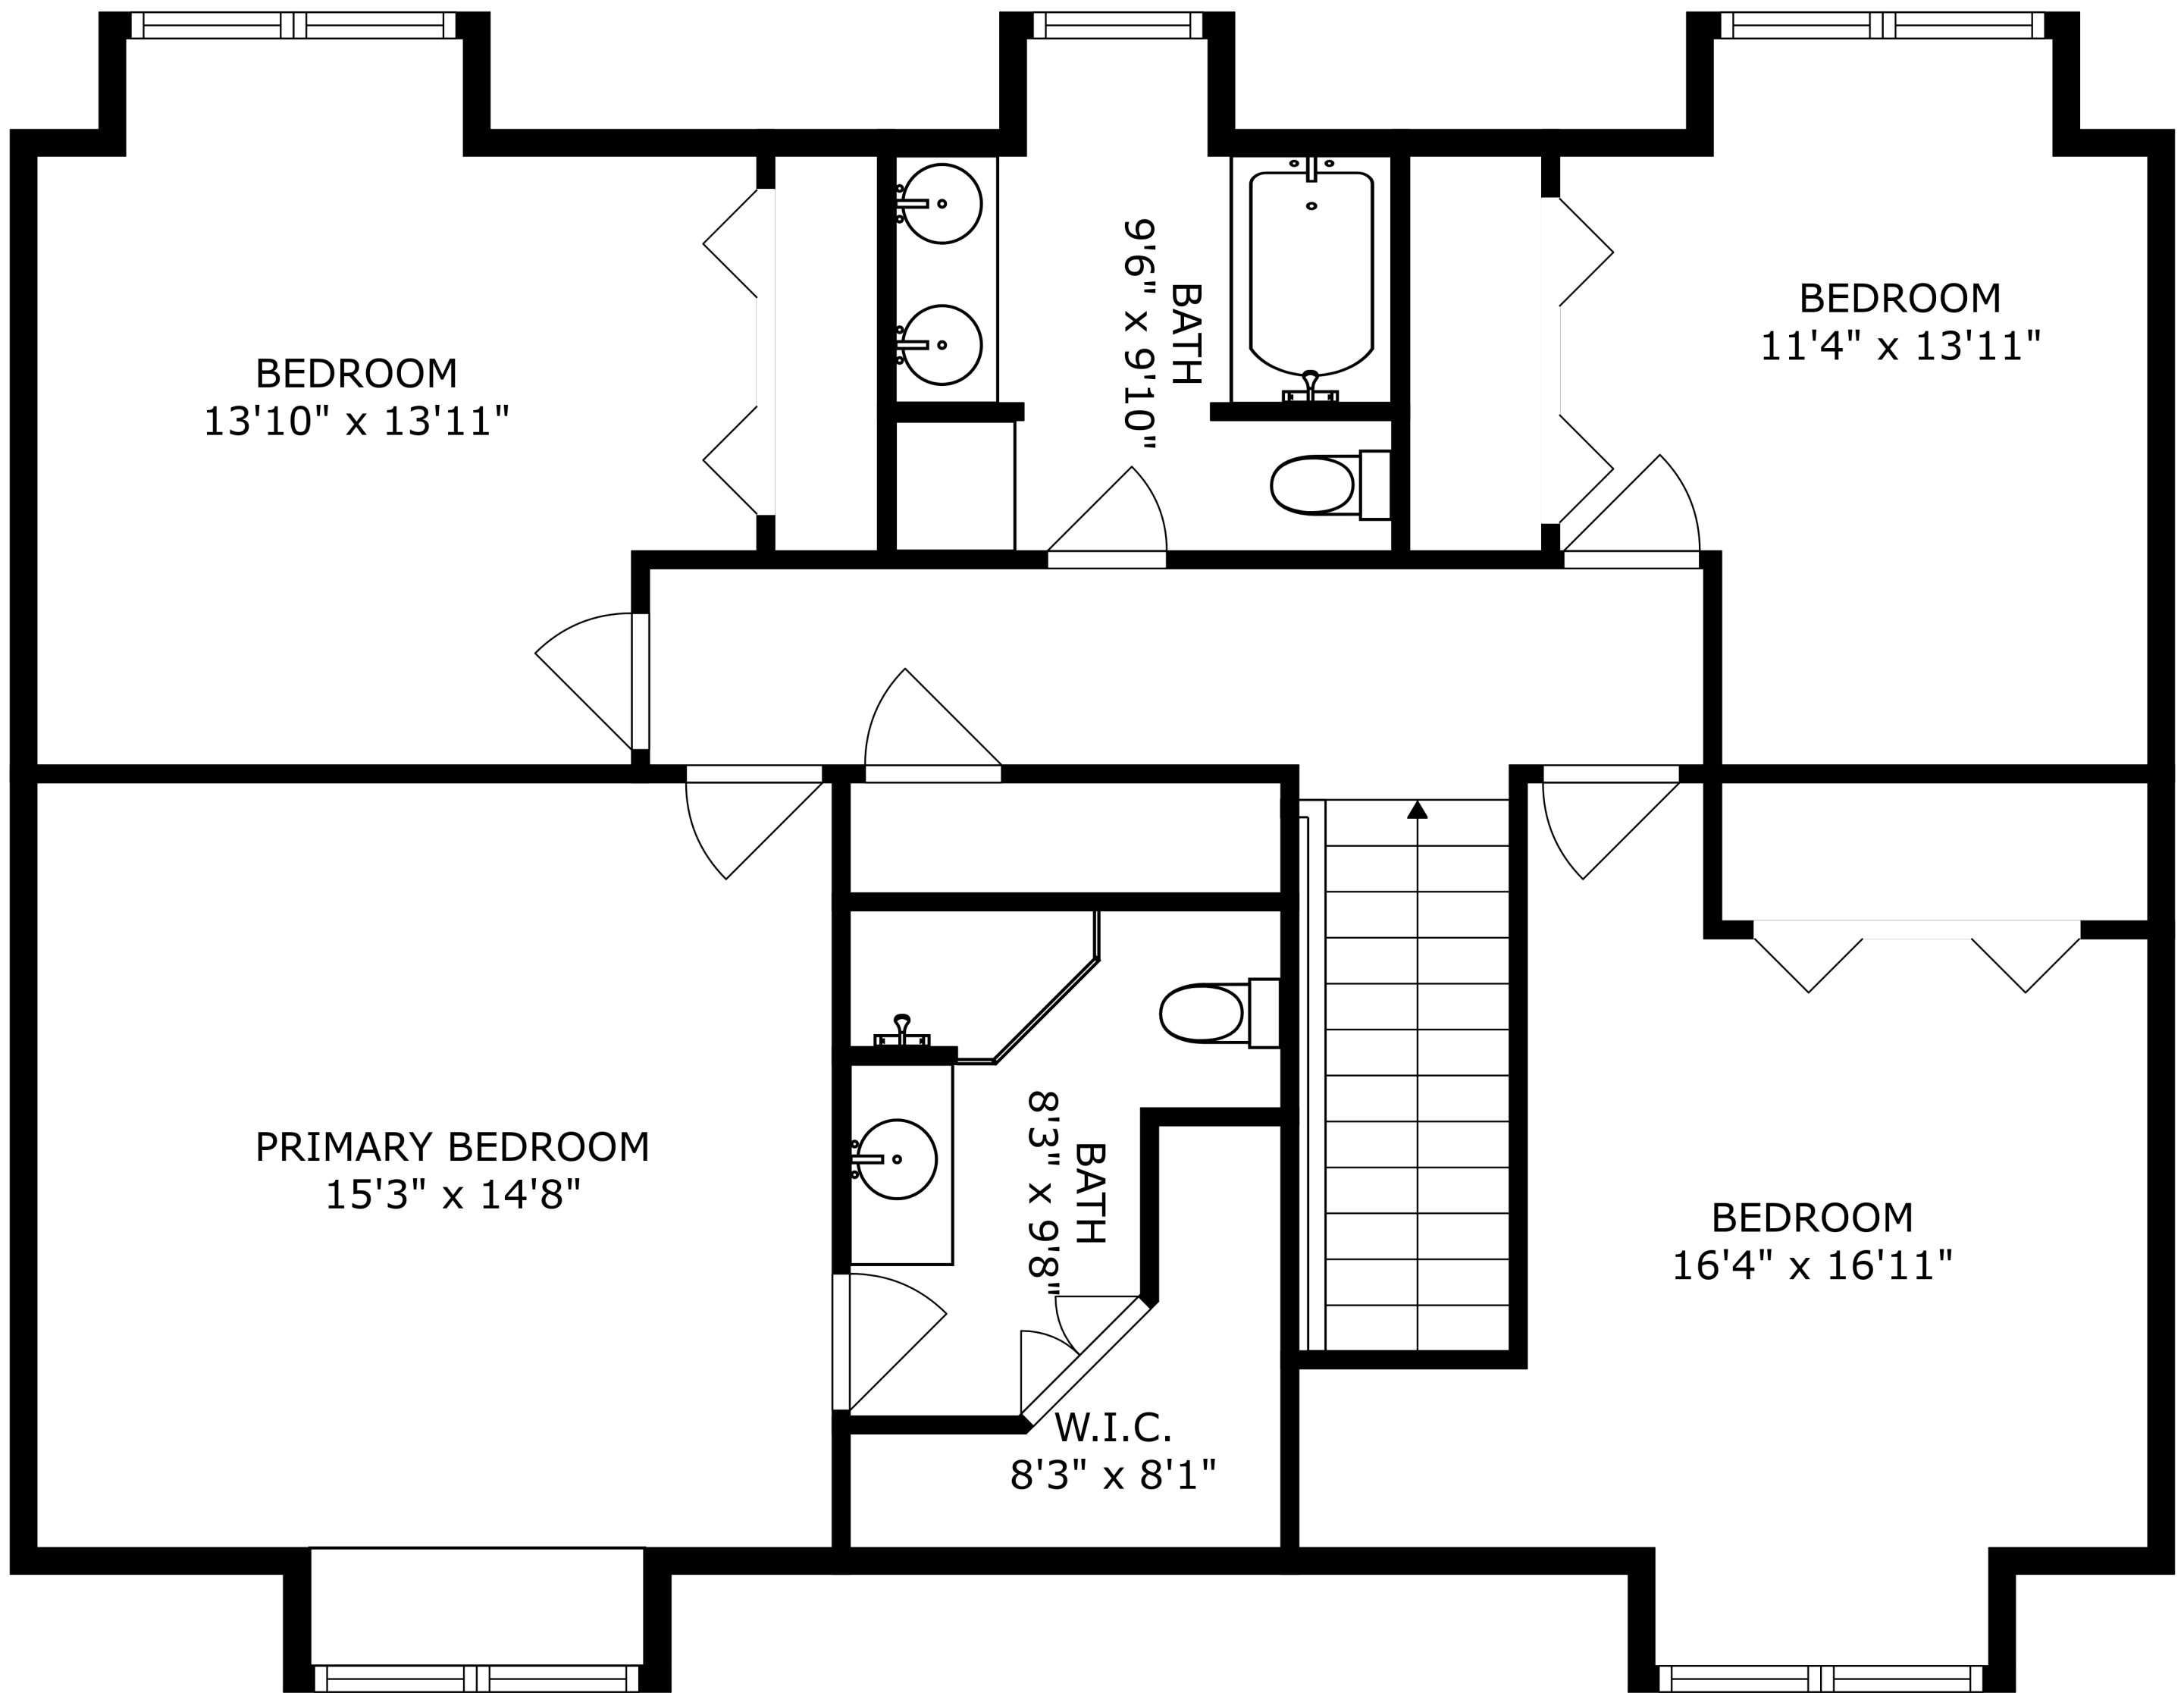

SIZES AND DIMENSIONS ARE APPROXIMATE, ACTUAL MAY VARY.

SIZES AND DIMENSIONS ARE APPROXIMATE, ACTUAL MAY VARY.

SIZES AND DIMENSIONS ARE APPROXIMATE, ACTUAL MAY VARY.

STORAGE
15'10" x 8'0"

UTILITY
12'1" x 16'9"

RECREATION ROOM
28'3" x 21'7"

W/D

SIZES AND DIMENSIONS ARE APPROXIMATE, ACTUAL MAY VARY.