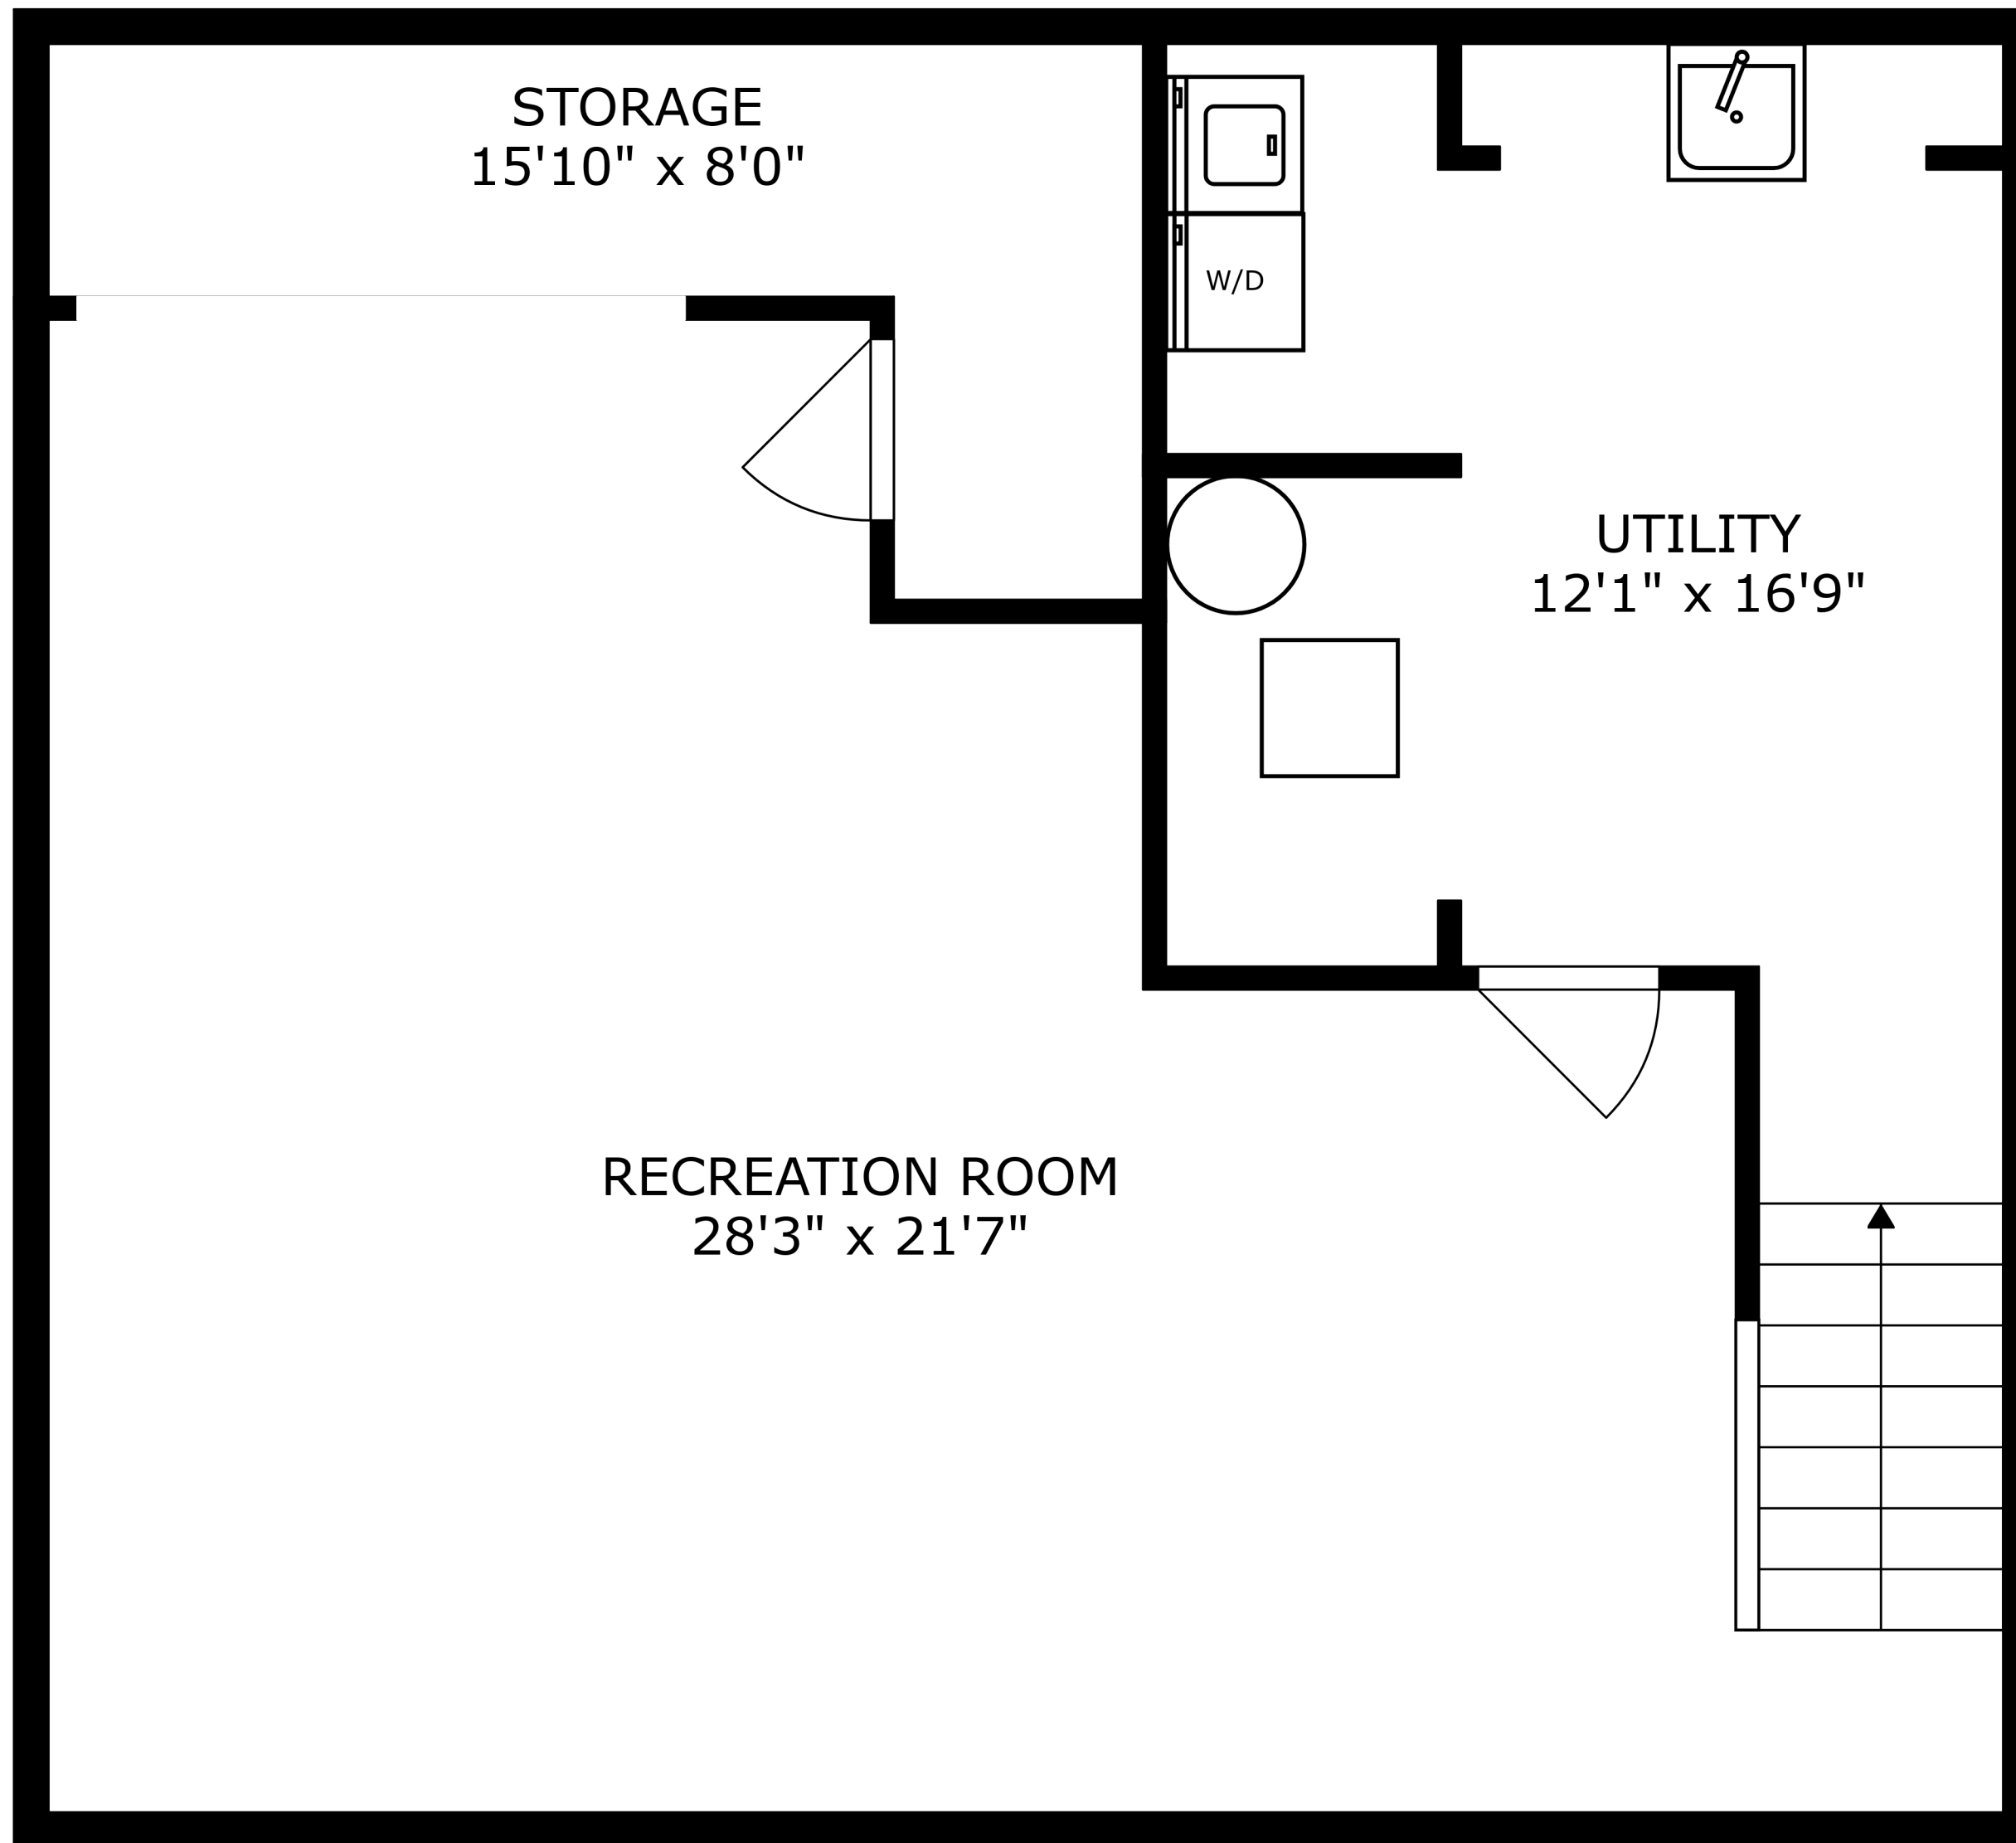

SIZES AND DIMENSIONS ARE APPROXIMATE, ACTUAL MAY VARY.

SIZES AND DIMENSIONS ARE APPROXIMATE, ACTUAL MAY VARY.

SIZES AND DIMENSIONS ARE APPROXIMATE, ACTUAL MAY VARY.

STORAGE
15'10" x 8'0"

UTILITY
12'1" x 16'9"

RECREATION ROOM
28'3" x 21'7"

W/D

SIZES AND DIMENSIONS ARE APPROXIMATE, ACTUAL MAY VARY.