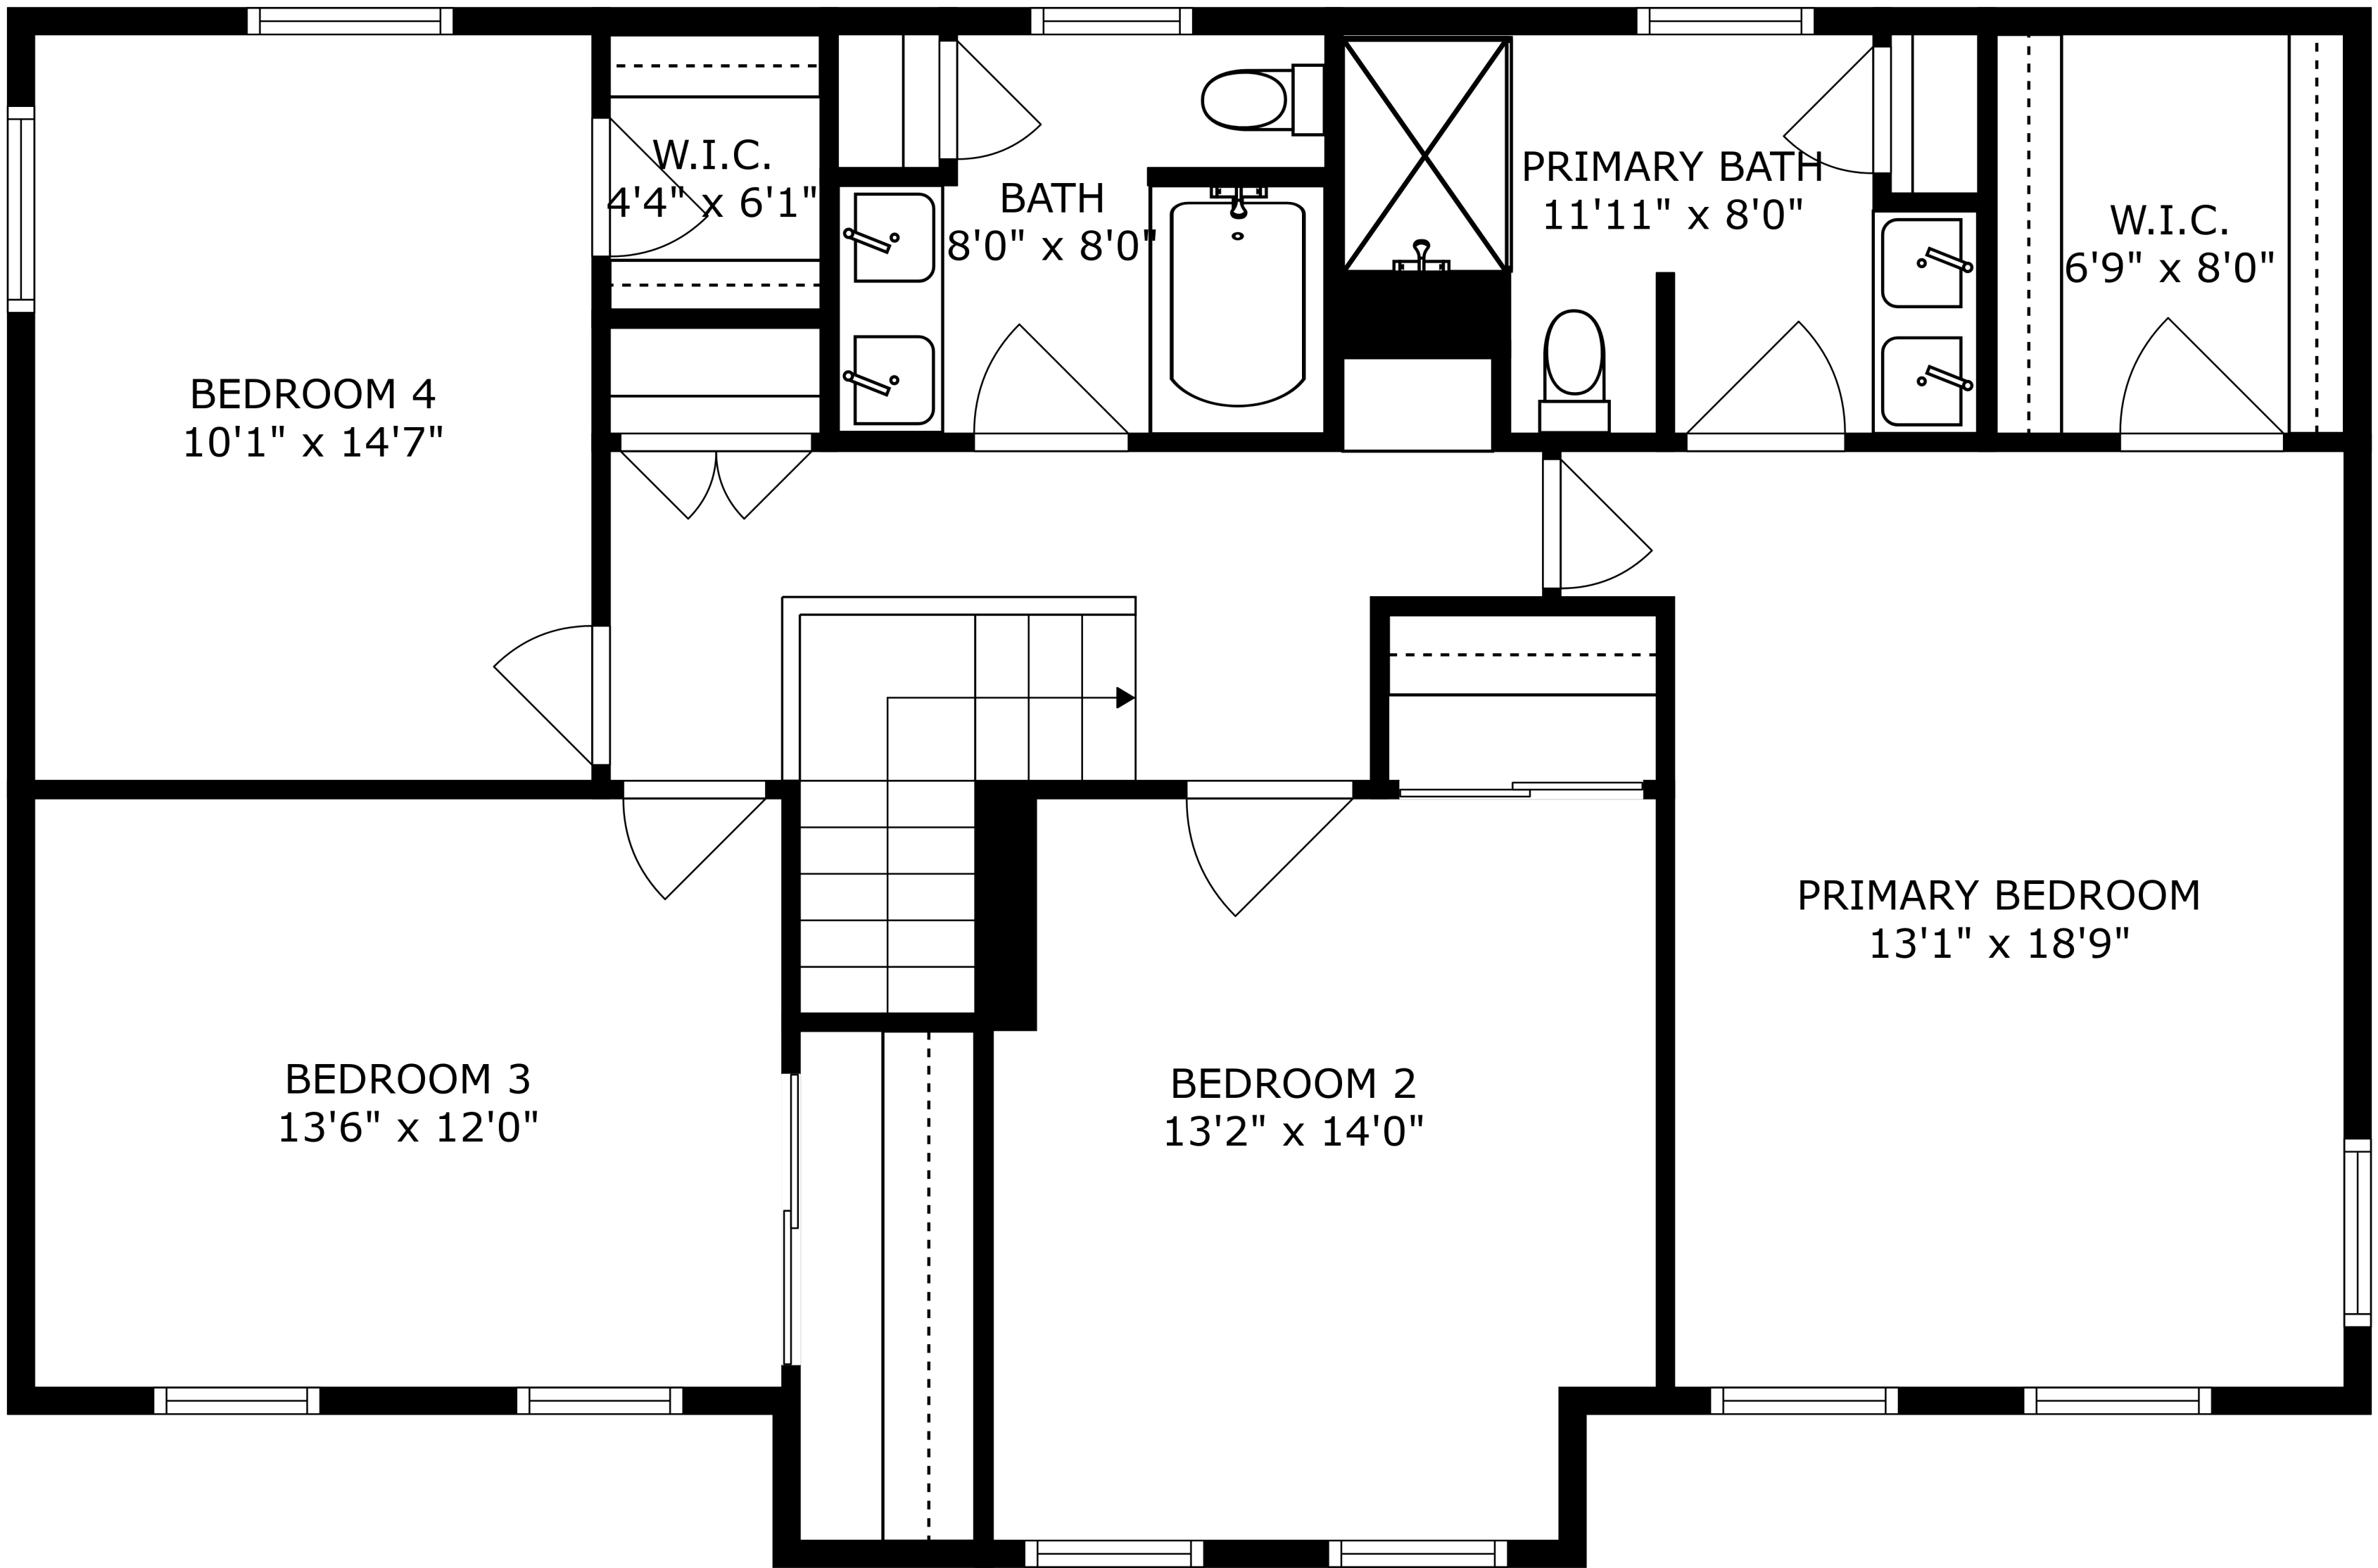

SIZES AND DIMENSIONS ARE APPROXIMATE, ACTUAL MAY VARY.

BEDROOM 4
10'1" x 14'7"

W.I.C.
4'4" x 6'1"

BATH
8'0" x 8'0"

PRIMARY BATH
11'11" x 8'0"

W.I.C.
6'9" x 8'0"

BEDROOM 3
13'6" x 12'0"

BEDROOM 2
13'2" x 14'0"

PRIMARY BEDROOM
13'1" x 18'9"

SIZES AND DIMENSIONS ARE APPROXIMATE, ACTUAL MAY VARY.

SIZES AND DIMENSIONS ARE APPROXIMATE, ACTUAL MAY VARY.

SIZES AND DIMENSIONS ARE APPROXIMATE, ACTUAL MAY VARY.