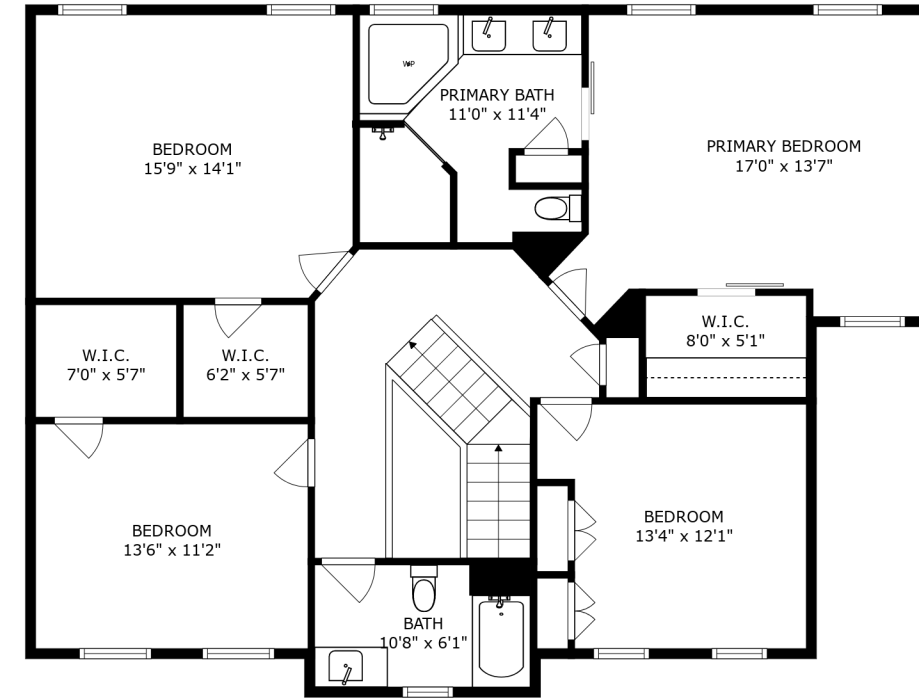

PATIO  
32'0" x 17'8"

FLOOR 2

FLOOR 3

FLOOR 1

SIZES AND DIMENSIONS ARE APPROXIMATE, ACTUAL MAY VARY.

SIZES AND DIMENSIONS ARE APPROXIMATE, ACTUAL MAY VARY.

PATIO  
32'0" x 17'8"

SIZES AND DIMENSIONS ARE APPROXIMATE, ACTUAL MAY VARY.

STORAGE  
14'7" x 16'4"

BATH  
9'9" x 8'2"

RECREATION ROOM  
29'6" x 31'5"

BEDROOM  
21'1" x 14'6"

SIZES AND DIMENSIONS ARE APPROXIMATE, ACTUAL MAY VARY.