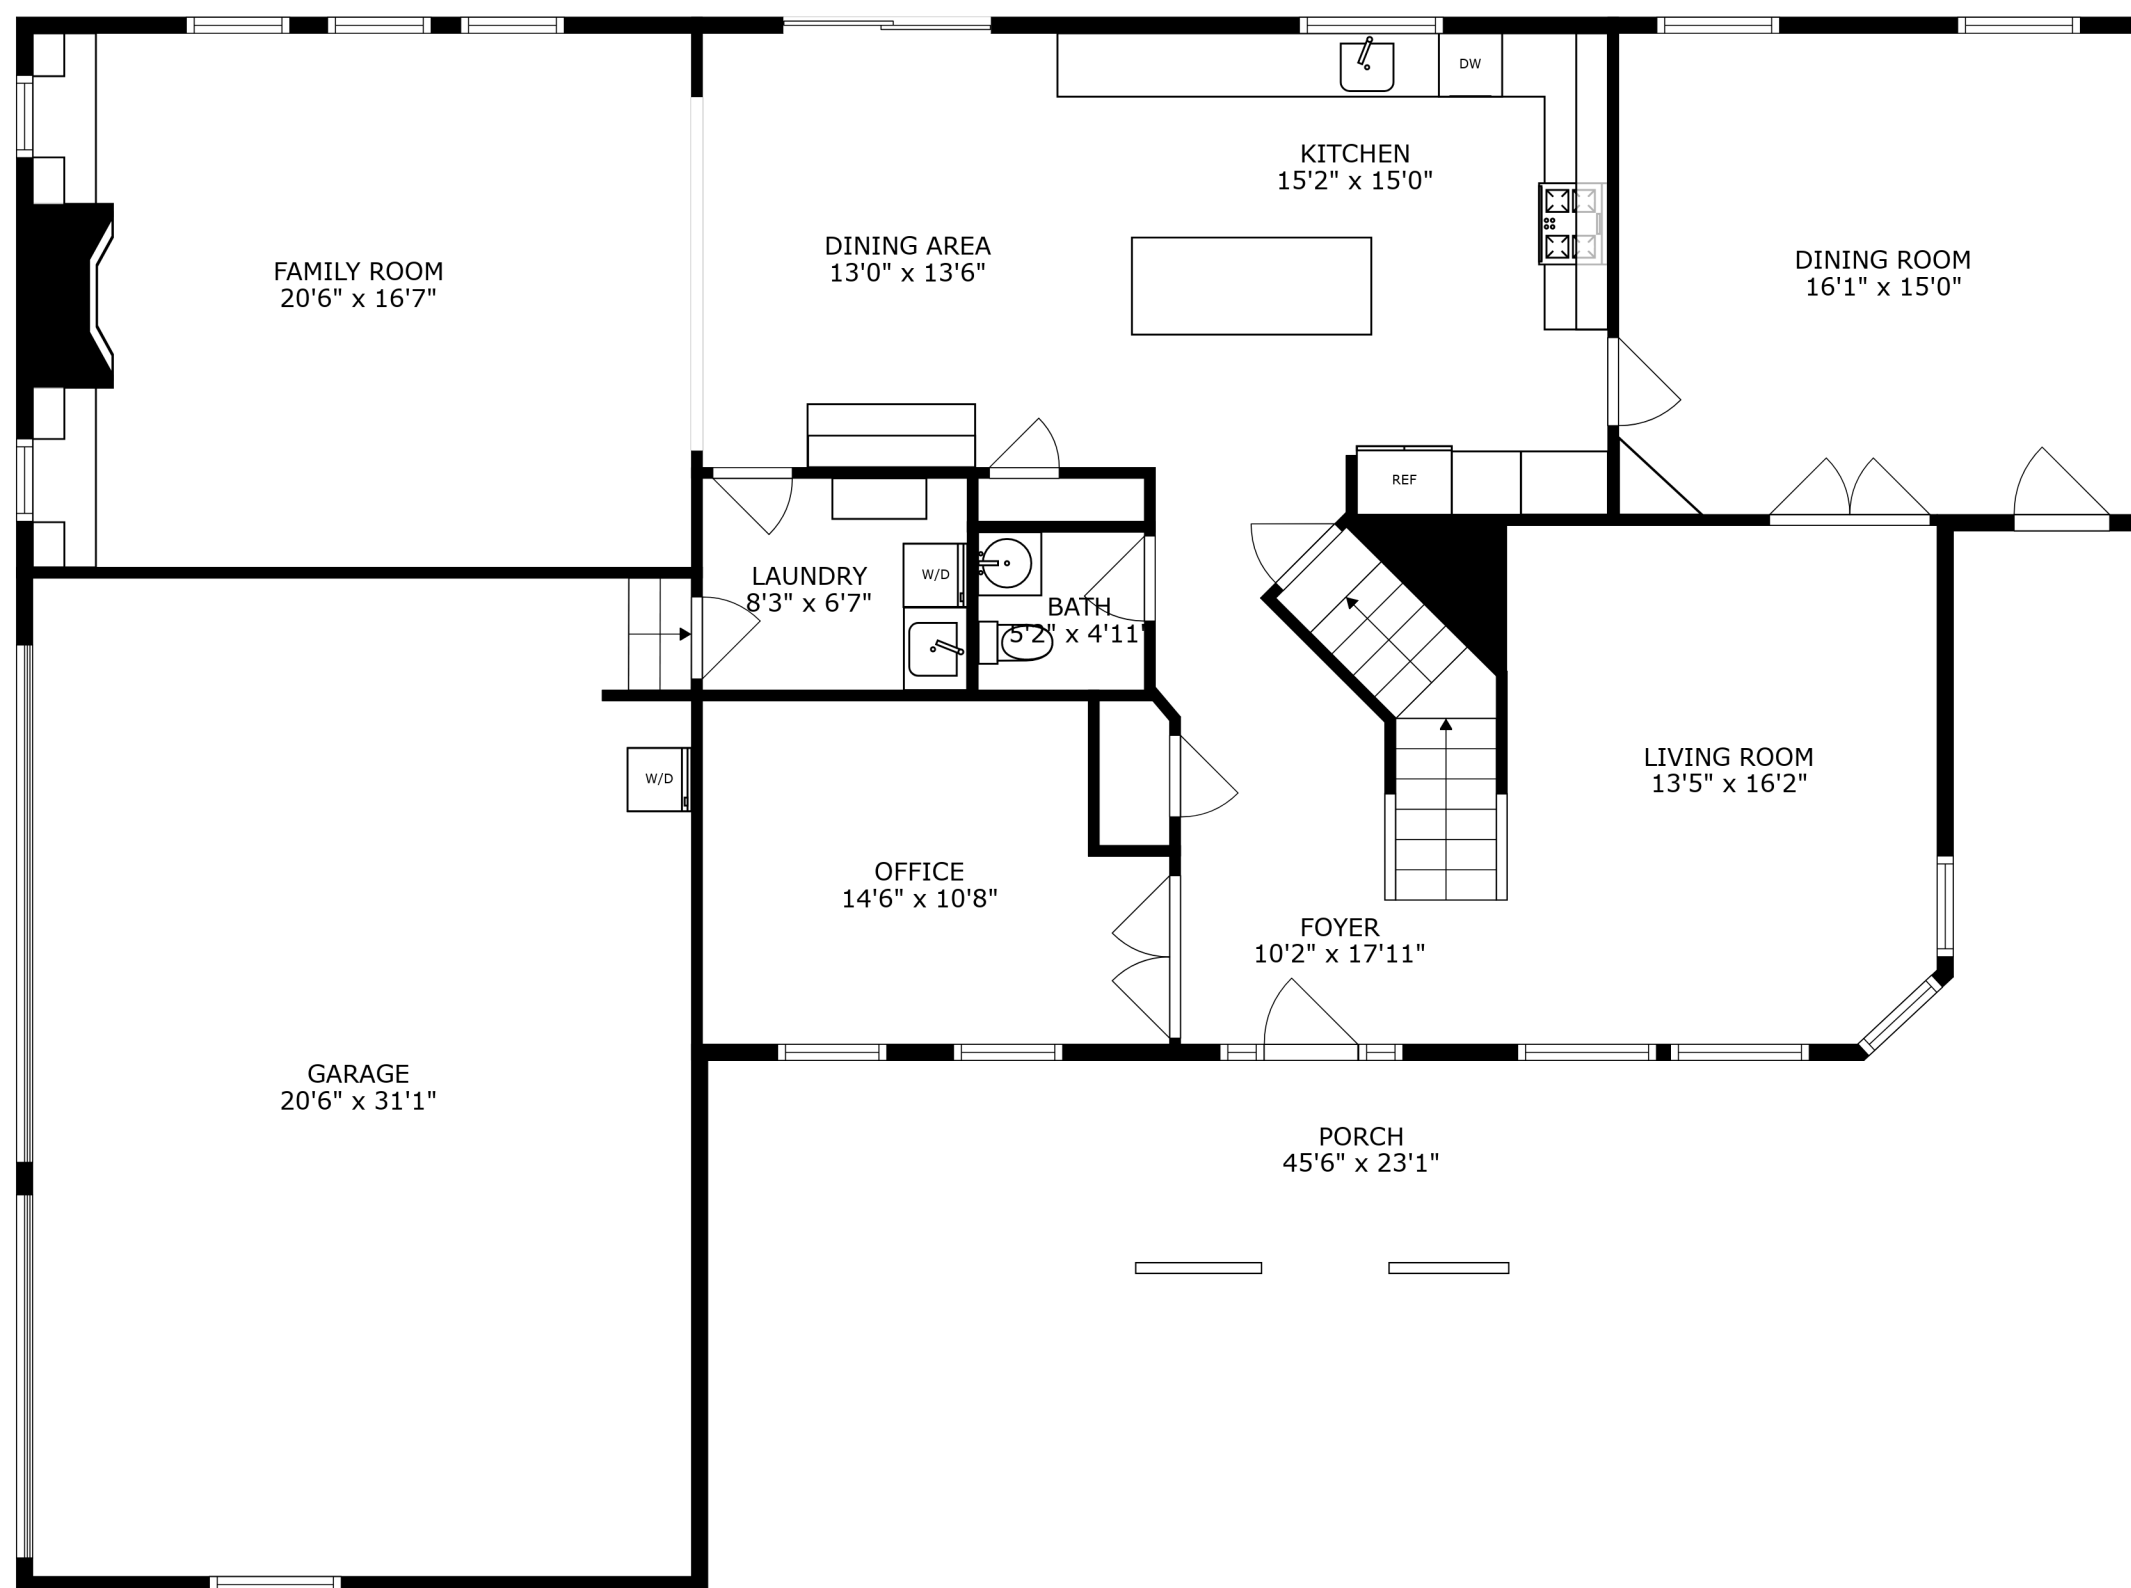

PATIO  
32'0" x 17'8"

FLOOR 2

FLOOR 3

FLOOR 1

SIZES AND DIMENSIONS ARE APPROXIMATE, ACTUAL MAY VARY.

SIZES AND DIMENSIONS ARE APPROXIMATE, ACTUAL MAY VARY.

PATIO  
32'0" x 17'8"

SIZES AND DIMENSIONS ARE APPROXIMATE, ACTUAL MAY VARY.

STORAGE  
14'7" x 16'4"

BATH  
9'9" x 8'2"

RECREATION ROOM  
29'6" x 31'5"

BEDROOM  
21'1" x 14'6"

SIZES AND DIMENSIONS ARE APPROXIMATE, ACTUAL MAY VARY.