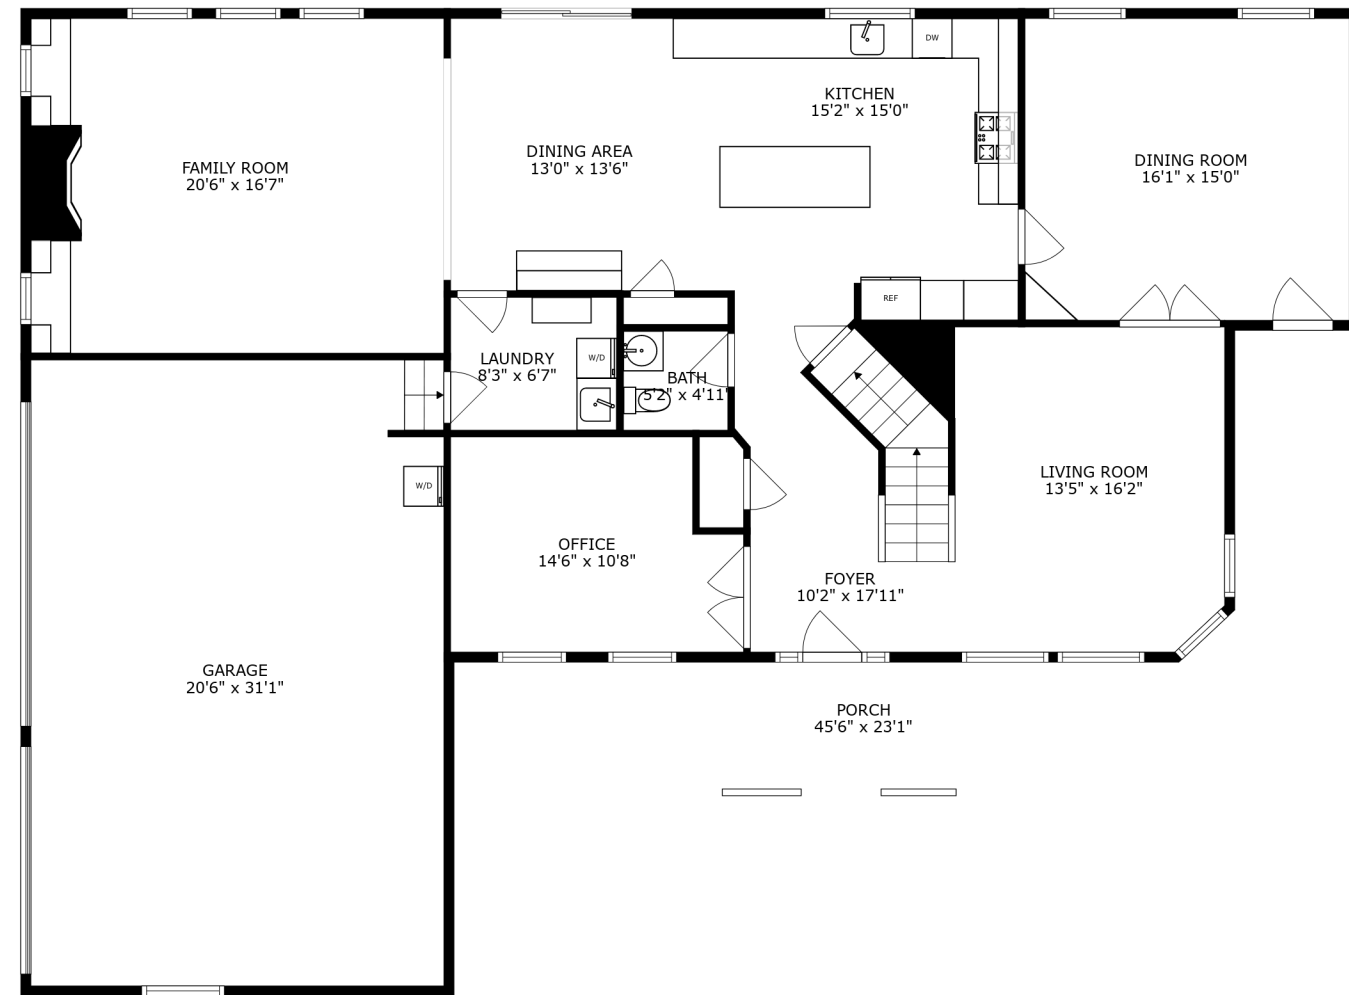

PATIO  
32'0" x 17'8"

FLOOR 2

FLOOR 3

FLOOR 1

SIZES AND DIMENSIONS ARE APPROXIMATE, ACTUAL MAY VARY.

SIZES AND DIMENSIONS ARE APPROXIMATE, ACTUAL MAY VARY.

PATIO  
32'0" x 17'8"

SIZES AND DIMENSIONS ARE APPROXIMATE, ACTUAL MAY VARY.

STORAGE  
14'7" x 16'4"

BATH  
9'9" x 8'2"

RECREATION ROOM  
29'6" x 31'5"

BEDROOM  
21'1" x 14'6"

SIZES AND DIMENSIONS ARE APPROXIMATE, ACTUAL MAY VARY.