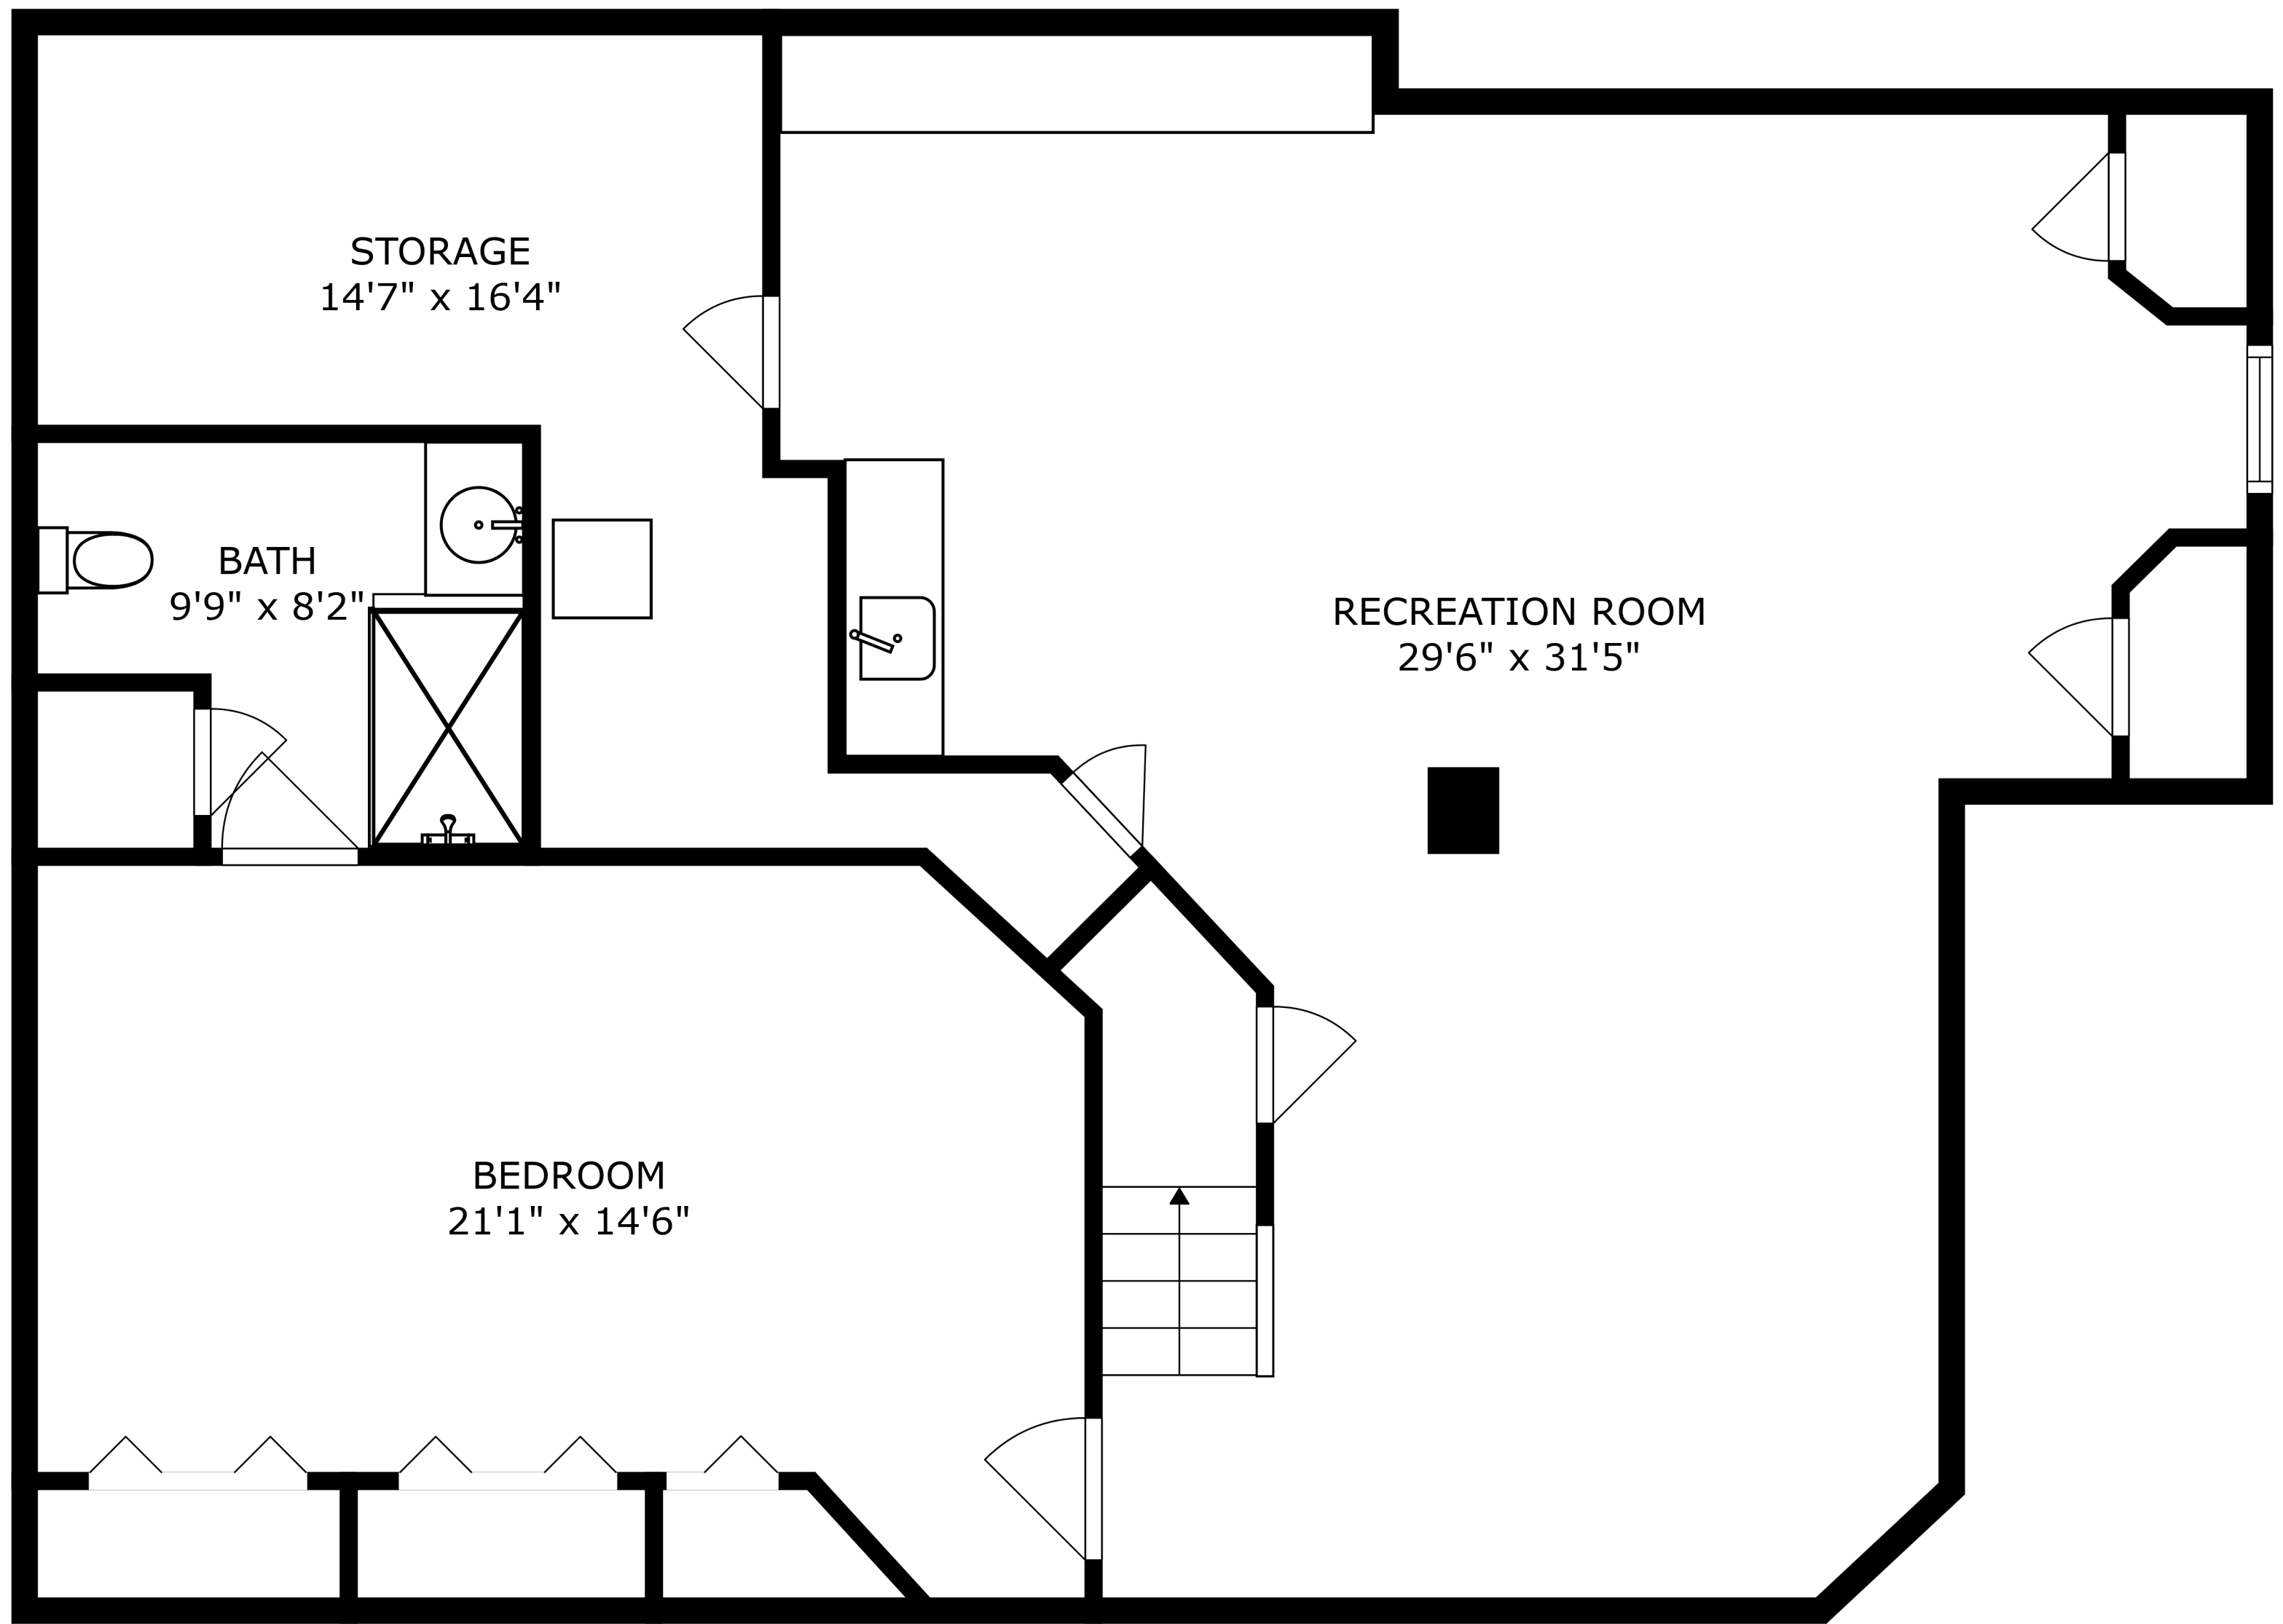

PATIO  
32'0" x 17'8"

FLOOR 2

FLOOR 3

FLOOR 1

SIZES AND DIMENSIONS ARE APPROXIMATE, ACTUAL MAY VARY.

SIZES AND DIMENSIONS ARE APPROXIMATE, ACTUAL MAY VARY.

PATIO  
32'0" x 17'8"

SIZES AND DIMENSIONS ARE APPROXIMATE, ACTUAL MAY VARY.

STORAGE  
14'7" x 16'4"

BATH  
9'9" x 8'2"

RECREATION ROOM  
29'6" x 31'5"

BEDROOM  
21'1" x 14'6"

SIZES AND DIMENSIONS ARE APPROXIMATE, ACTUAL MAY VARY.