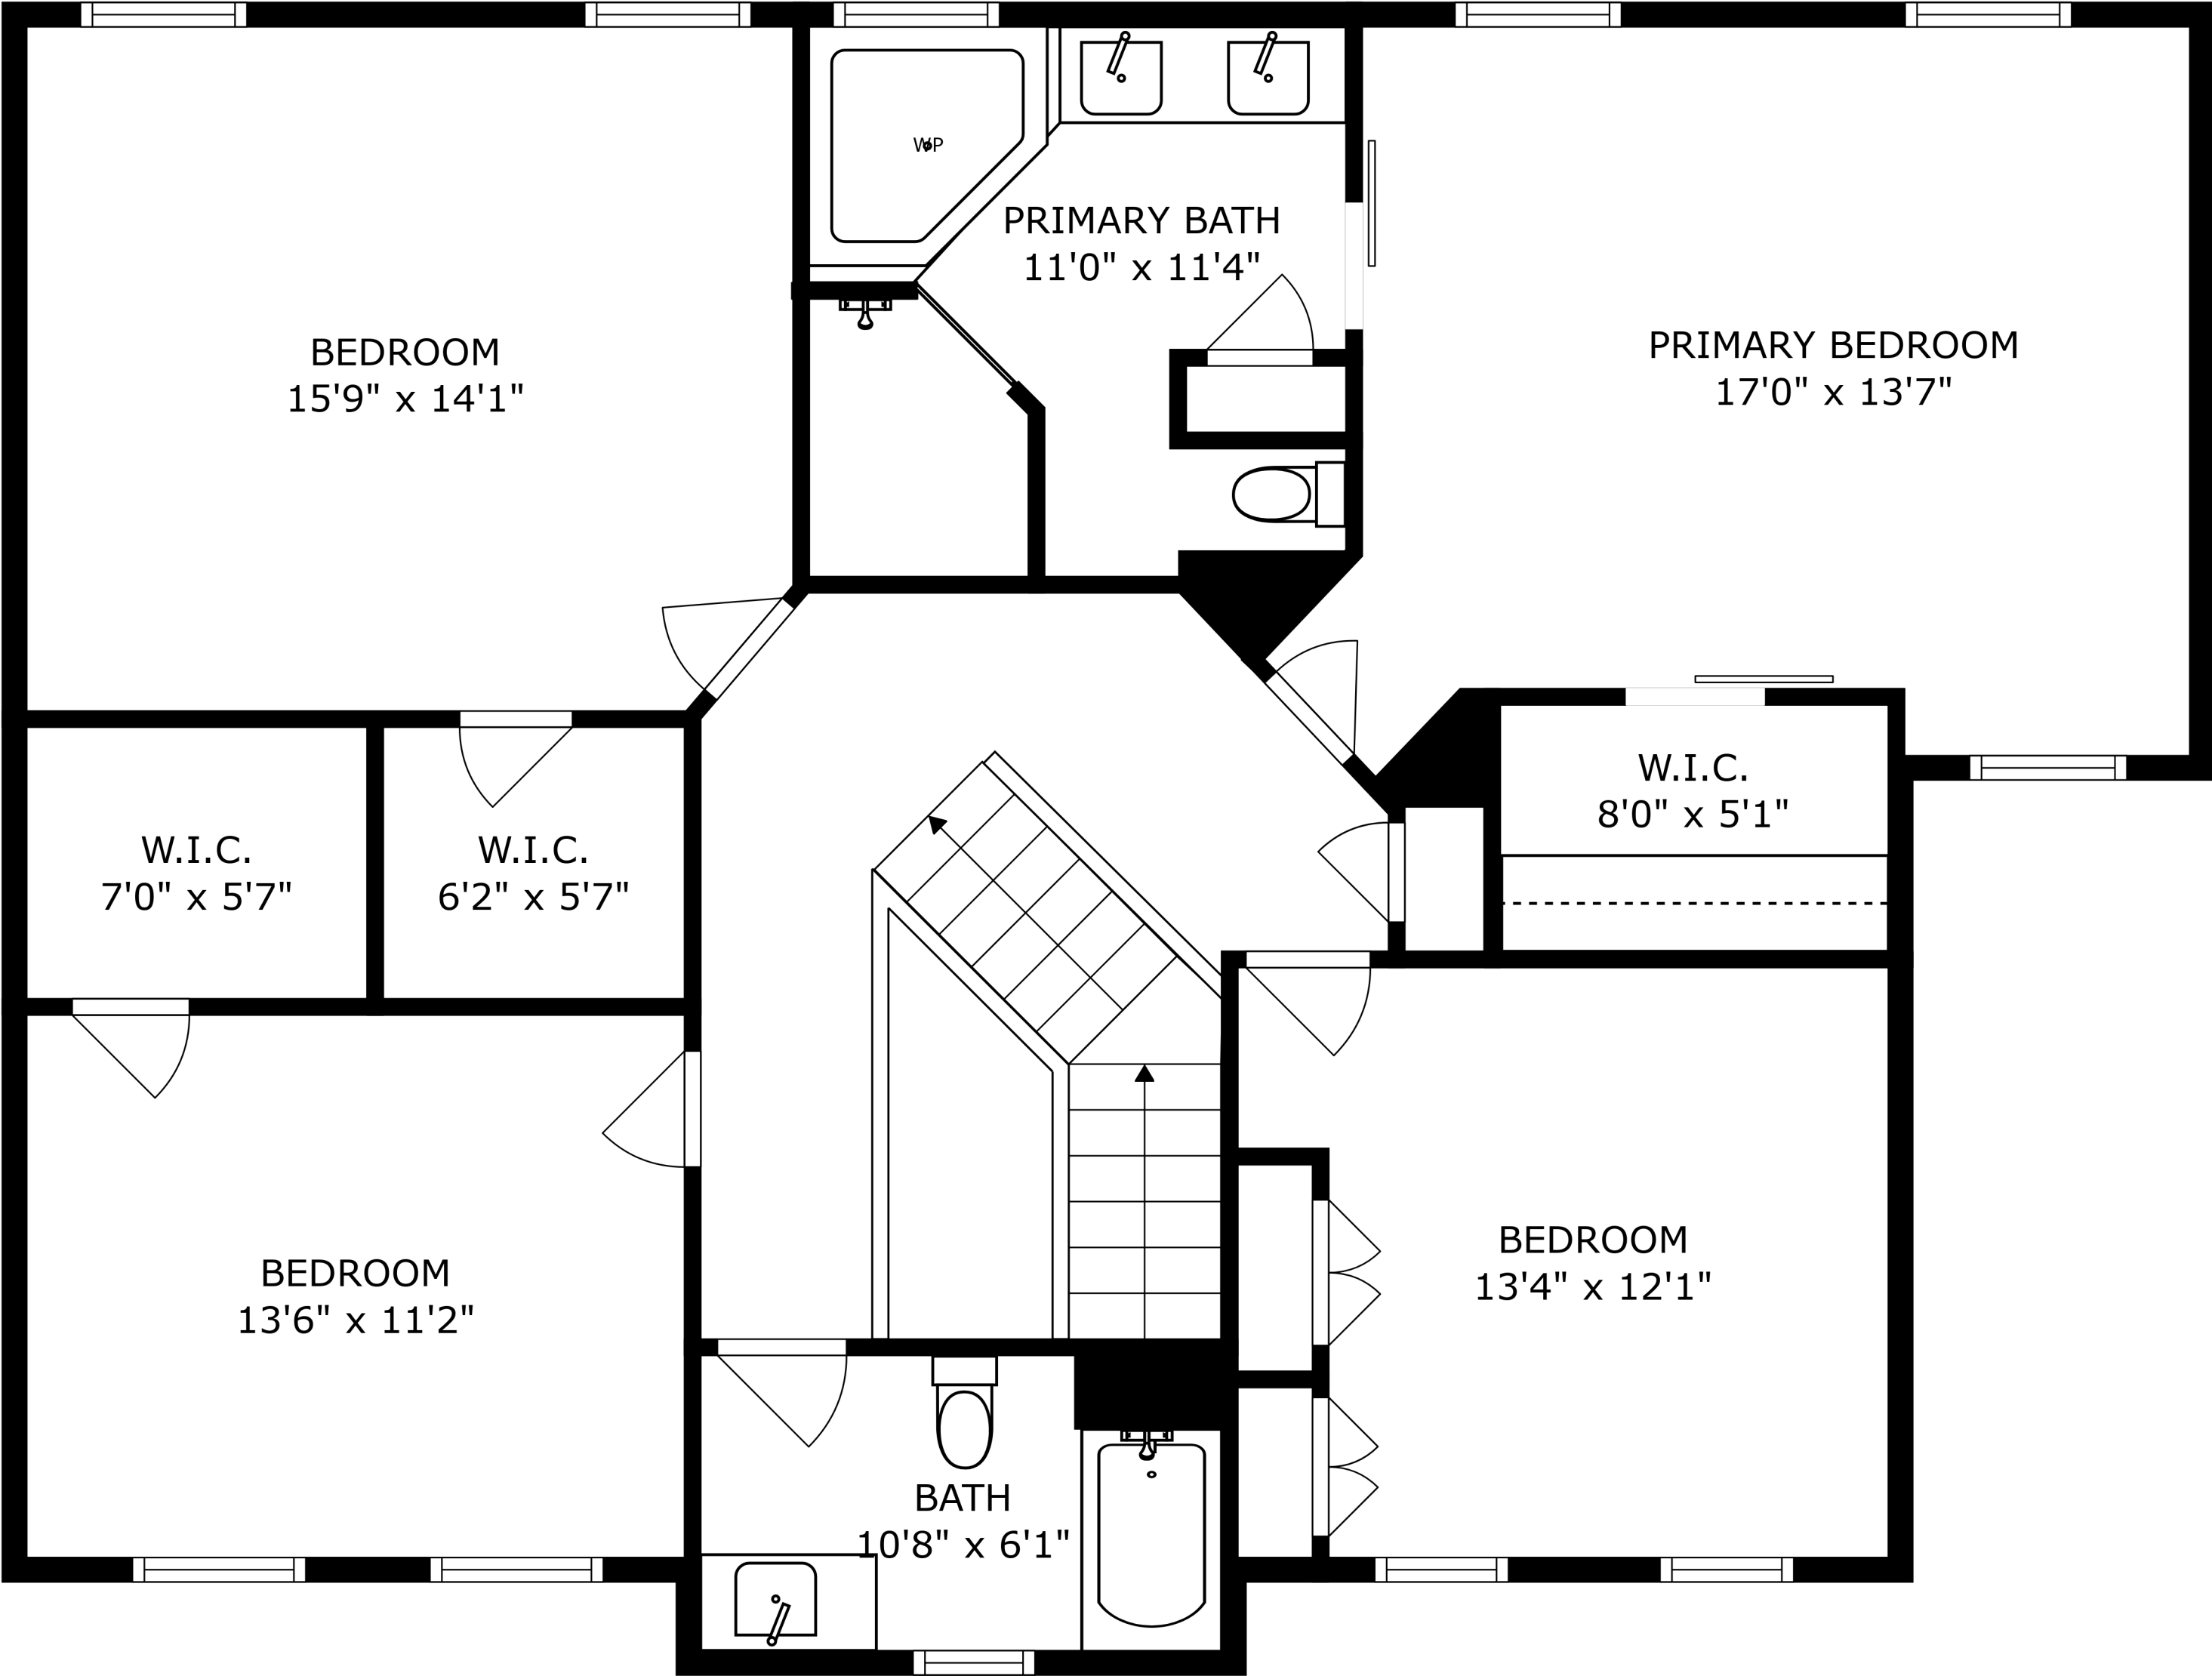

PATIO  
32'0" x 17'8"

FLOOR 2

FLOOR 3

FLOOR 1

SIZES AND DIMENSIONS ARE APPROXIMATE, ACTUAL MAY VARY.

SIZES AND DIMENSIONS ARE APPROXIMATE, ACTUAL MAY VARY.

PATIO  
32'0" x 17'8"

SIZES AND DIMENSIONS ARE APPROXIMATE, ACTUAL MAY VARY.

STORAGE  
14'7" x 16'4"

BATH  
9'9" x 8'2"

RECREATION ROOM  
29'6" x 31'5"

BEDROOM  
21'1" x 14'6"

SIZES AND DIMENSIONS ARE APPROXIMATE, ACTUAL MAY VARY.