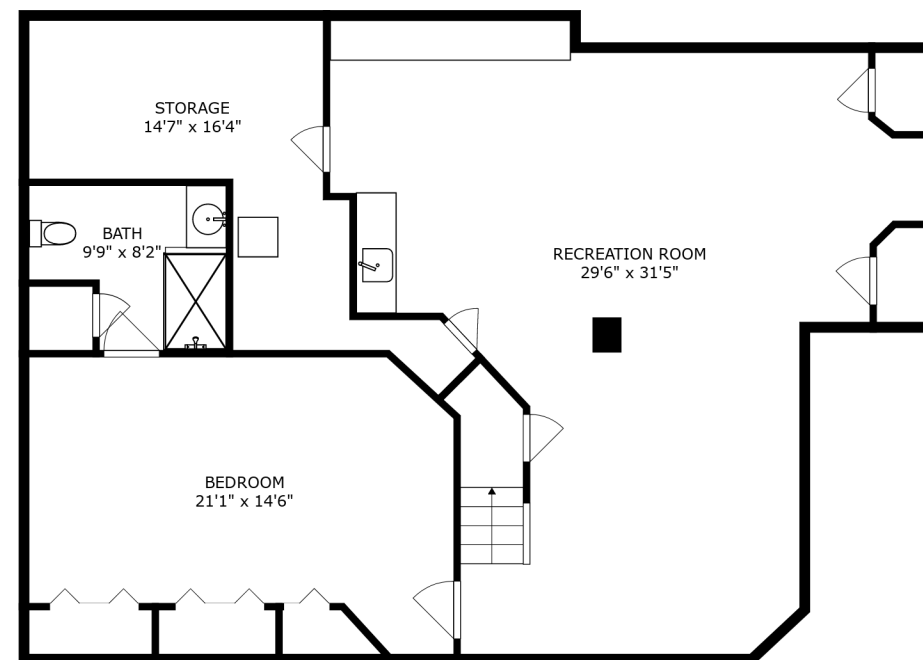

PATIO  
32'0" x 17'8"

FLOOR 2

FLOOR 3

FLOOR 1

SIZES AND DIMENSIONS ARE APPROXIMATE, ACTUAL MAY VARY.

SIZES AND DIMENSIONS ARE APPROXIMATE, ACTUAL MAY VARY.

PATIO  
32'0" x 17'8"

SIZES AND DIMENSIONS ARE APPROXIMATE, ACTUAL MAY VARY.

STORAGE  
14'7" x 16'4"

BATH  
9'9" x 8'2"

RECREATION ROOM  
29'6" x 31'5"

BEDROOM  
21'1" x 14'6"

SIZES AND DIMENSIONS ARE APPROXIMATE, ACTUAL MAY VARY.