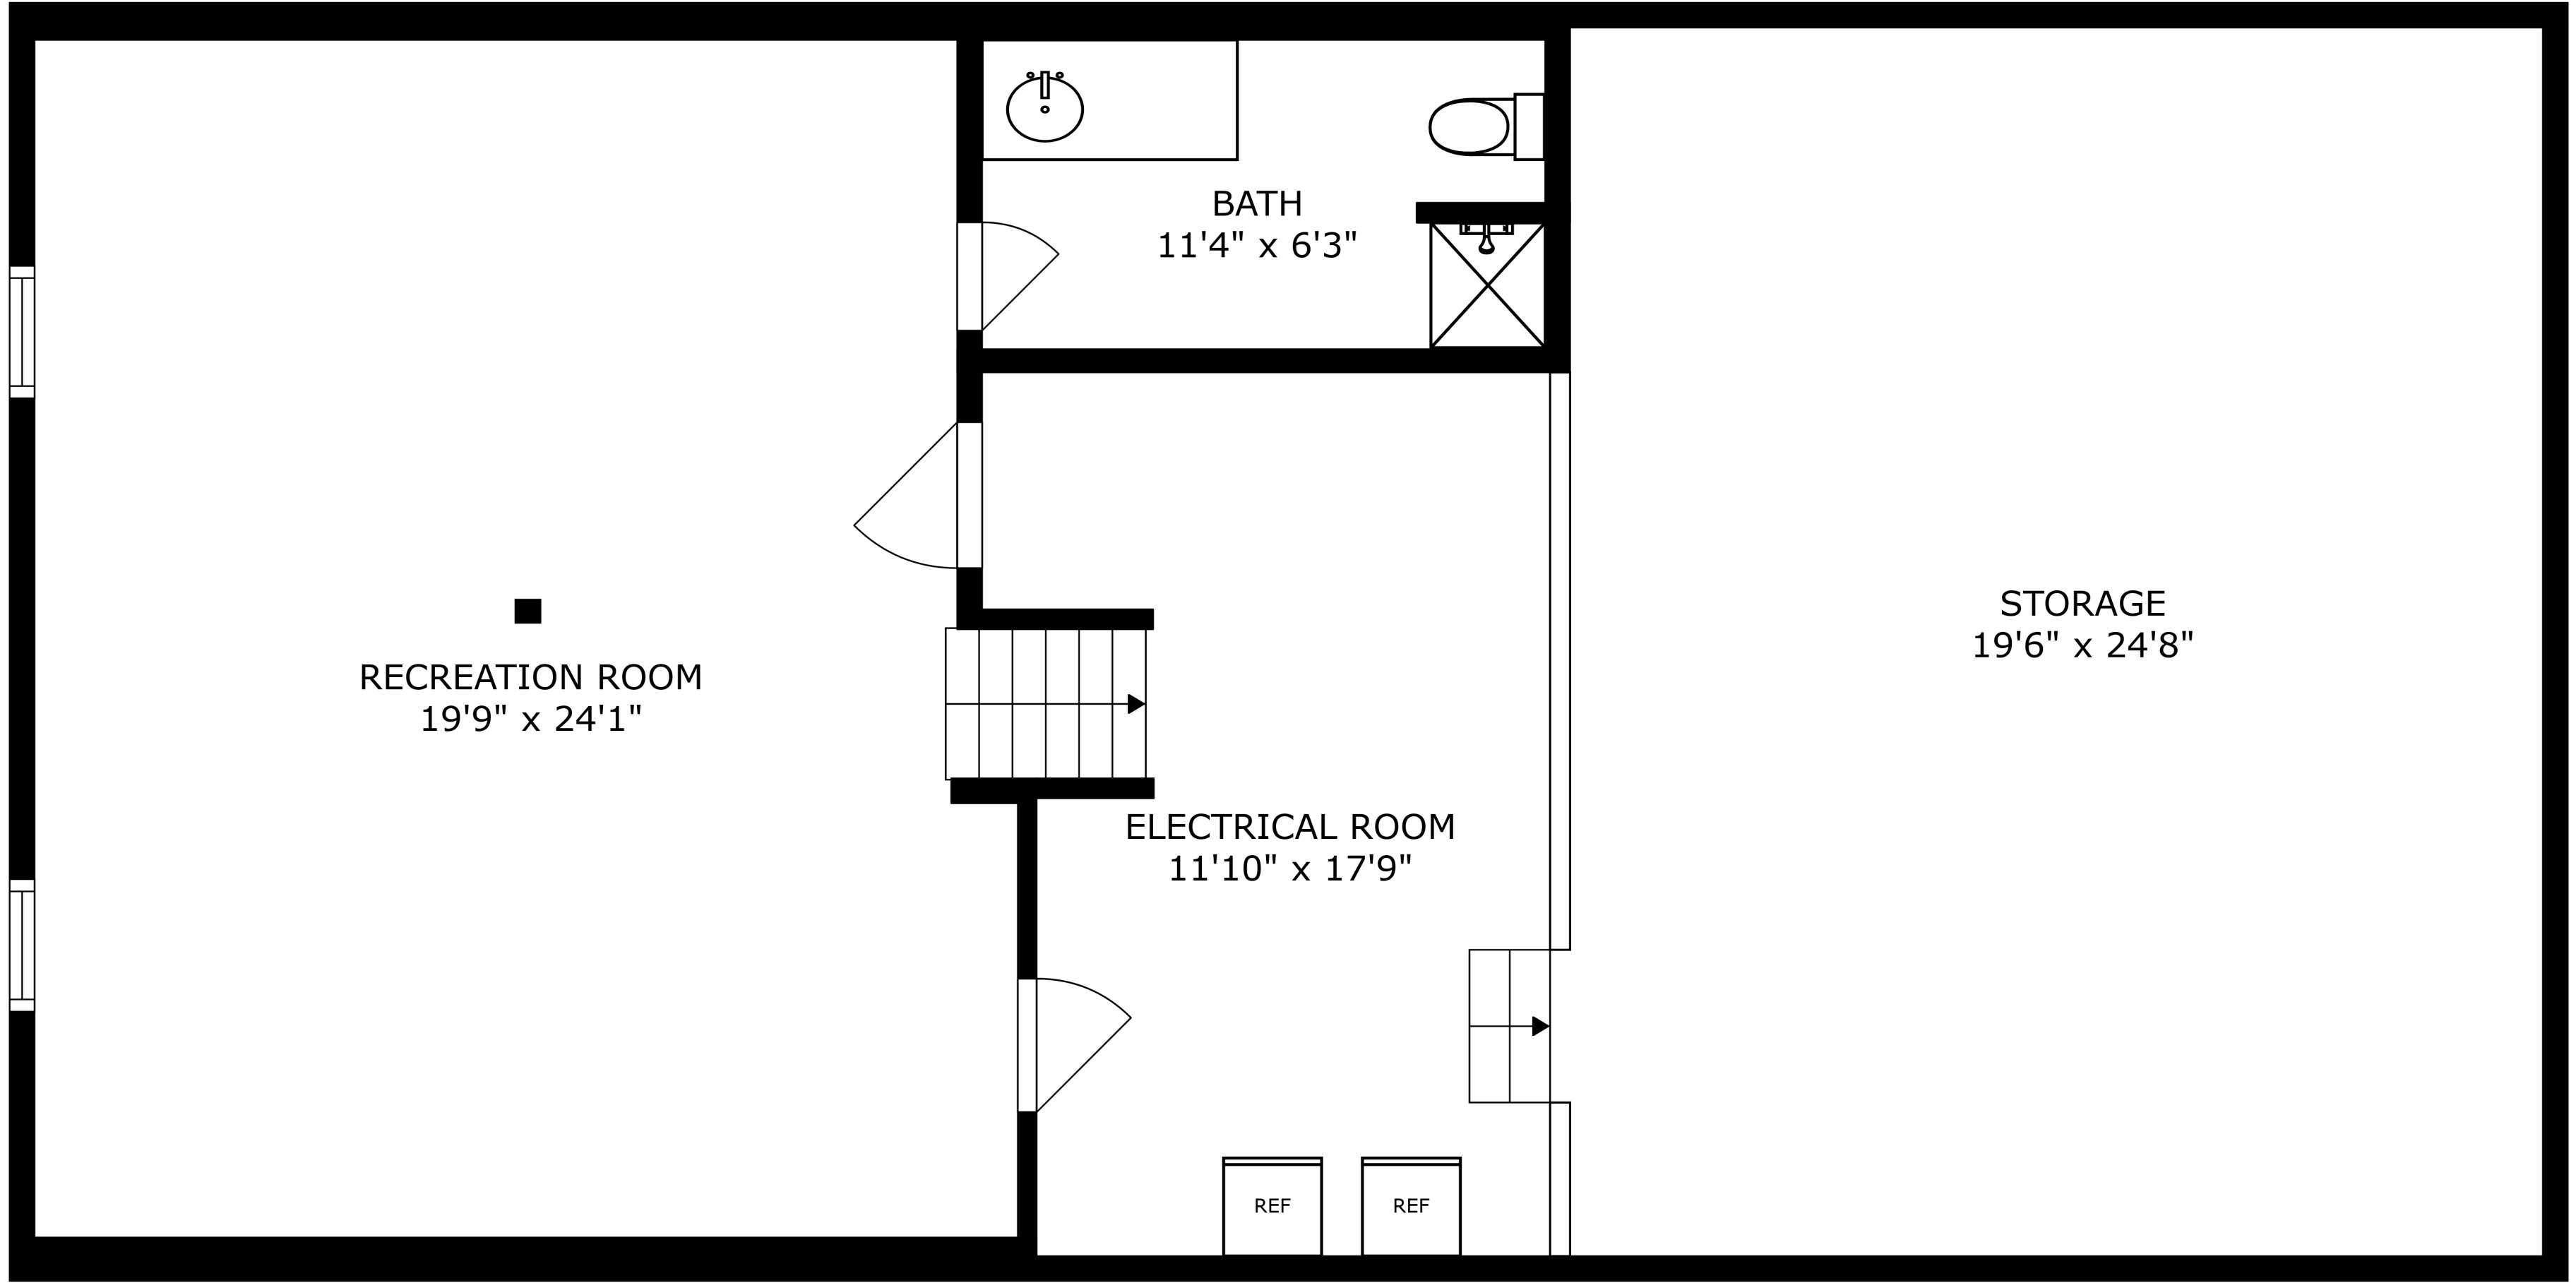

SIZES AND DIMENSIONS ARE APPROXIMATE, ACTUAL MAY VARY.

SIZES AND DIMENSIONS ARE APPROXIMATE, ACTUAL MAY VARY.

SIZES AND DIMENSIONS ARE APPROXIMATE, ACTUAL MAY VARY.

RECREATION ROOM
19'9" x 24'1"

BATH
11'4" x 6'3"

ELECTRICAL ROOM
11'10" x 17'9"

STORAGE
19'6" x 24'8"

REF

REF