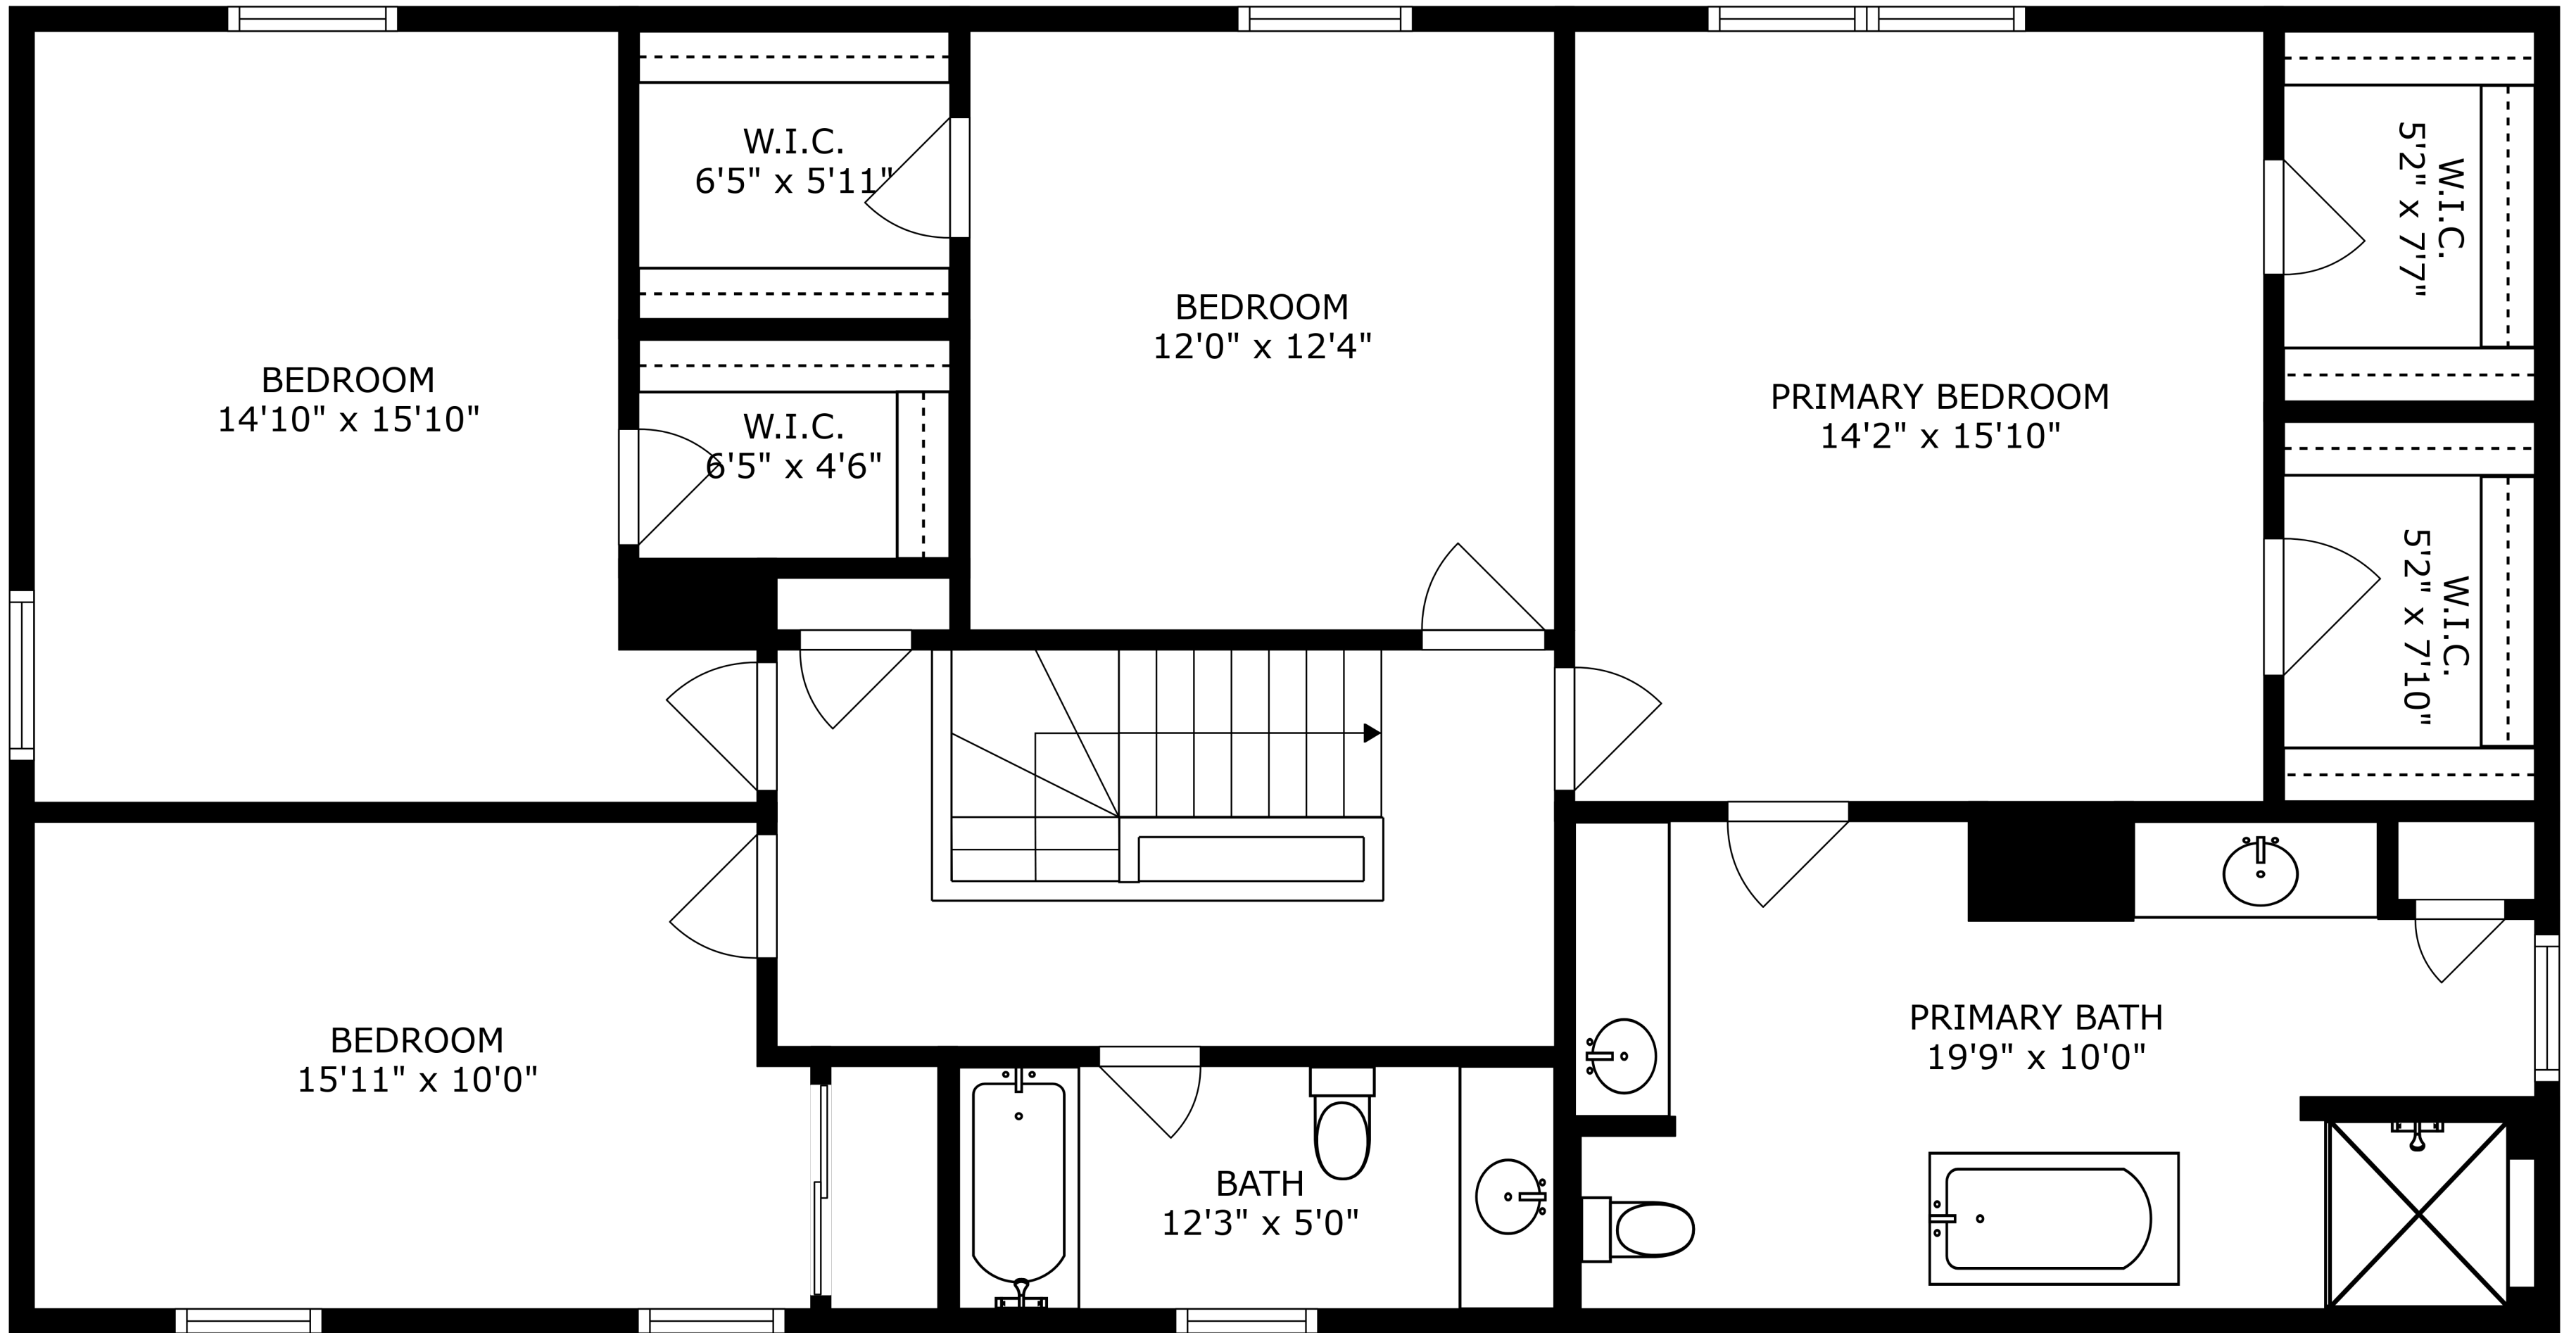

SIZES AND DIMENSIONS ARE APPROXIMATE, ACTUAL MAY VARY.

SIZES AND DIMENSIONS ARE APPROXIMATE, ACTUAL MAY VARY.

SIZES AND DIMENSIONS ARE APPROXIMATE, ACTUAL MAY VARY.

RECREATION ROOM
19'9" x 24'1"

BATH
11'4" x 6'3"

ELECTRICAL ROOM
11'10" x 17'9"

STORAGE
19'6" x 24'8"

REF

REF