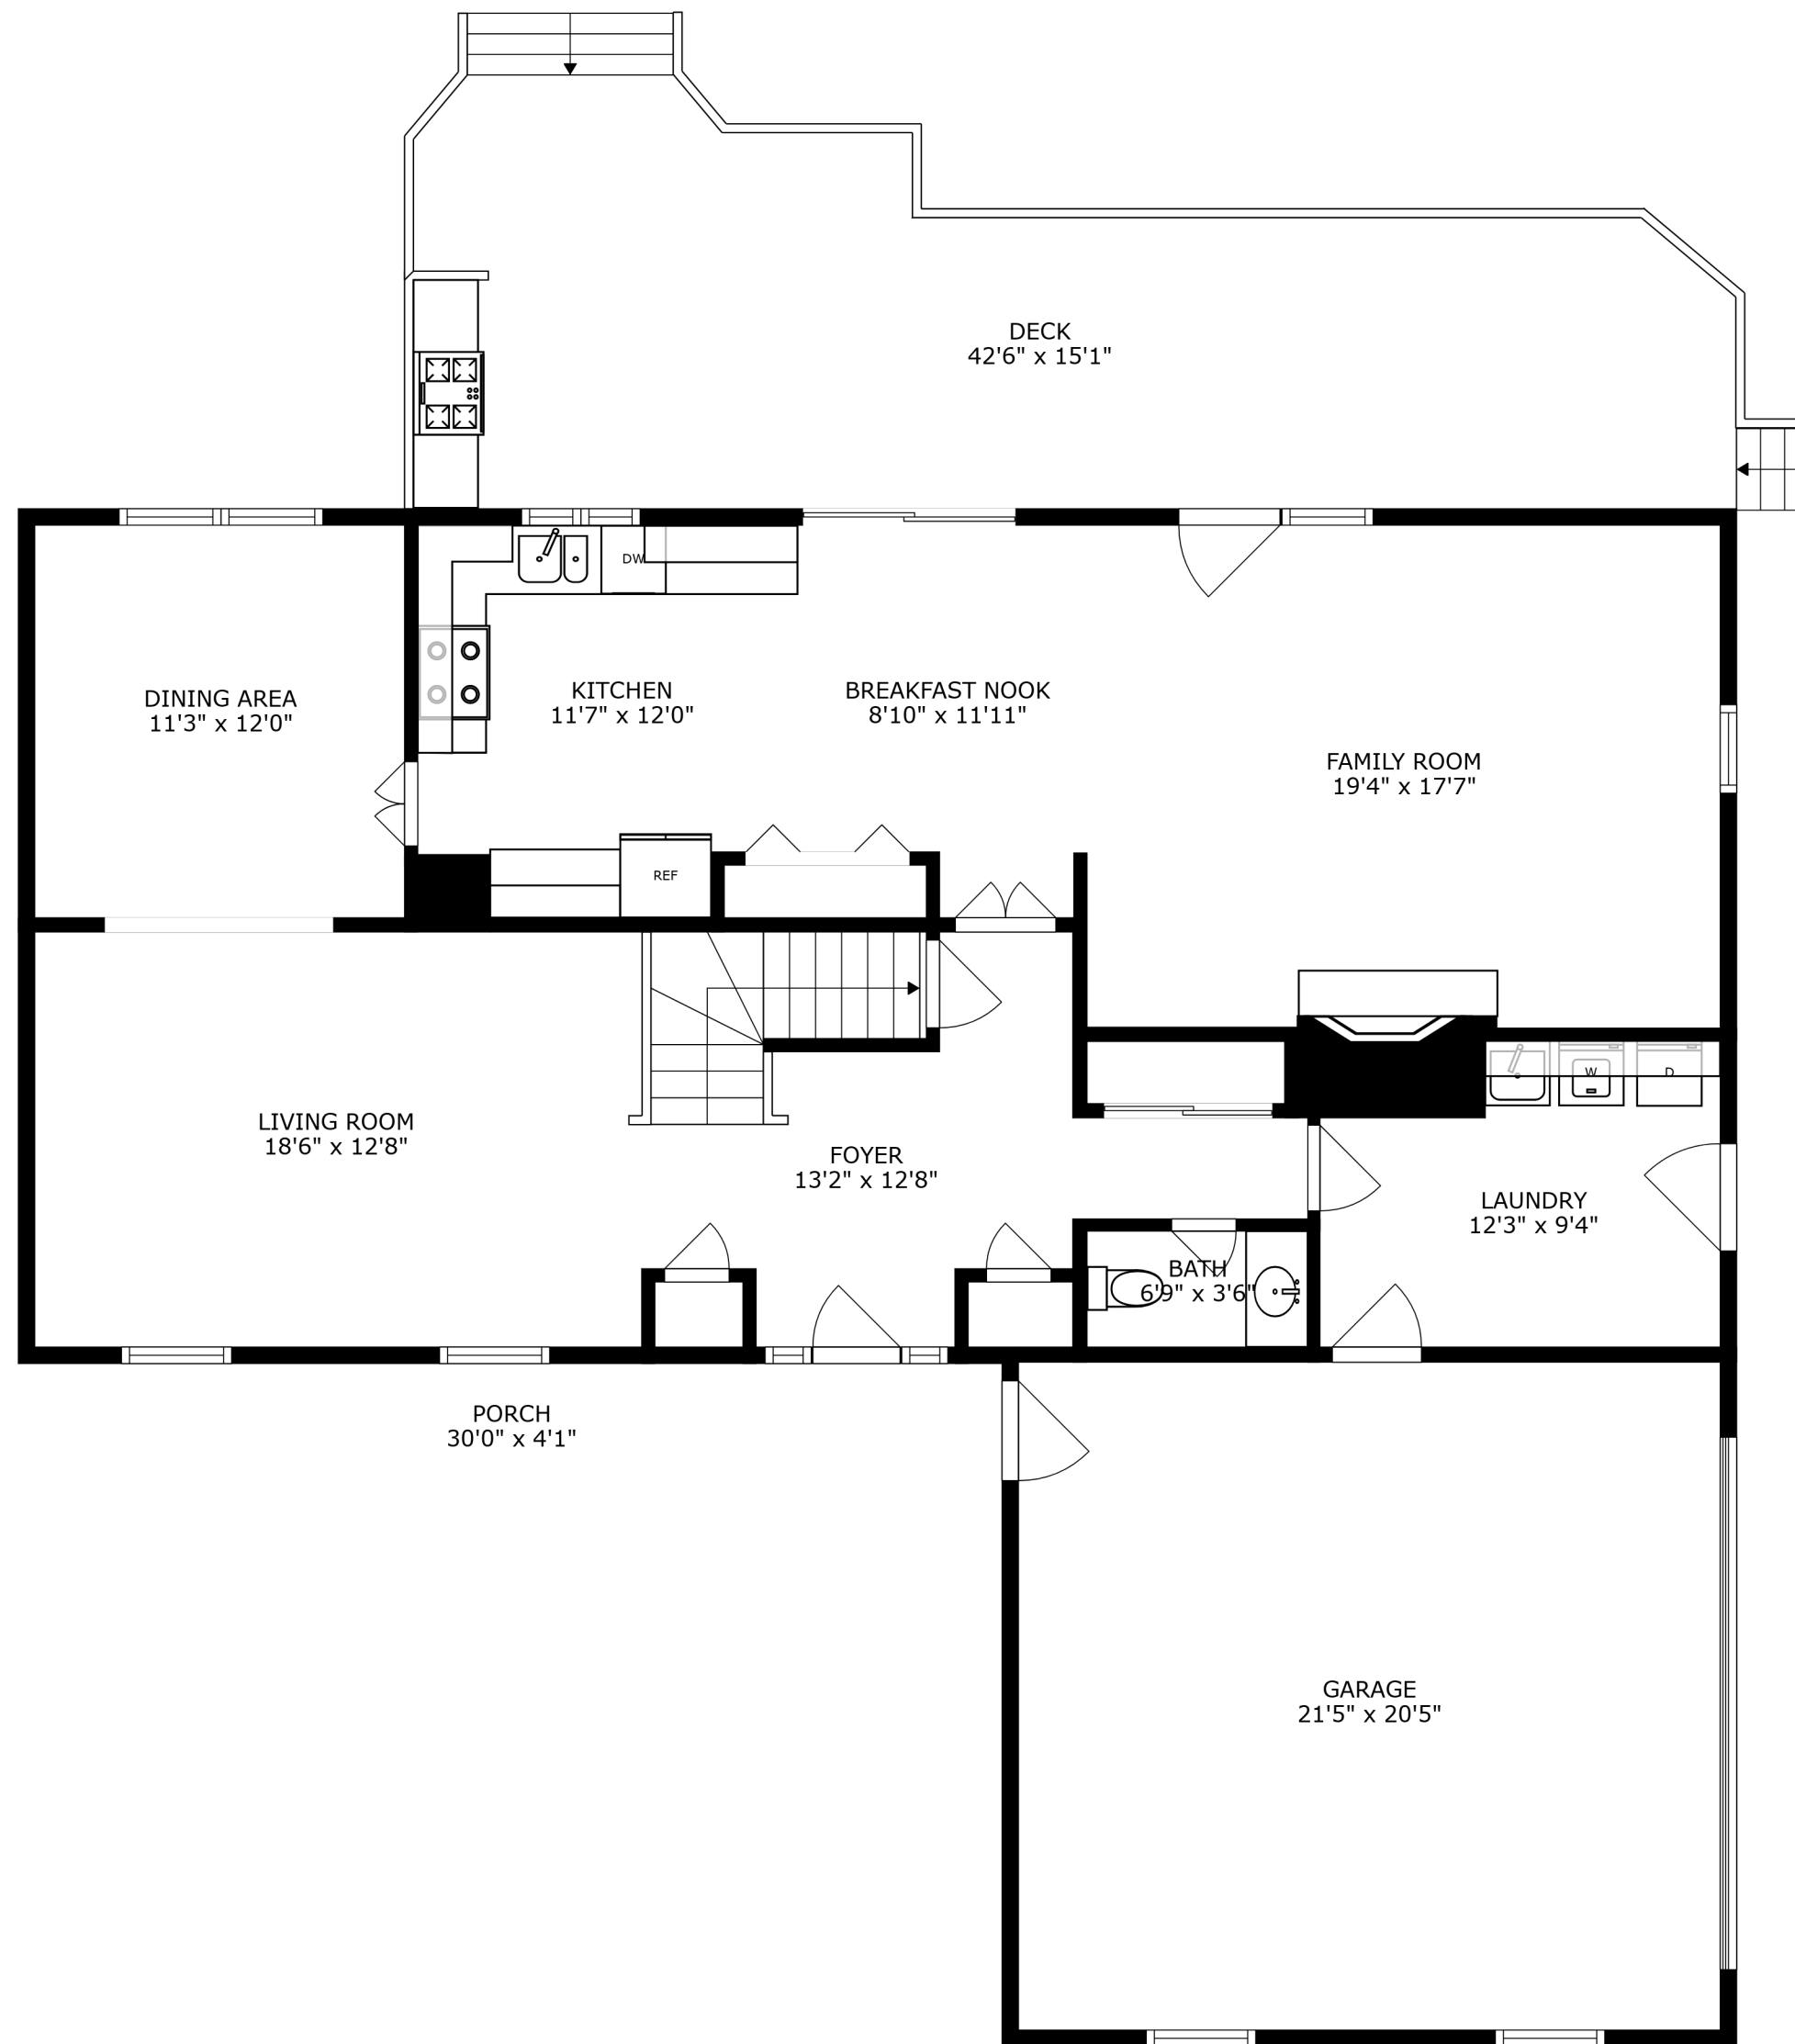

SIZES AND DIMENSIONS ARE APPROXIMATE, ACTUAL MAY VARY.

SIZES AND DIMENSIONS ARE APPROXIMATE, ACTUAL MAY VARY.

SIZES AND DIMENSIONS ARE APPROXIMATE, ACTUAL MAY VARY.

RECREATION ROOM
19'9" x 24'1"

BATH
11'4" x 6'3"

ELECTRICAL ROOM
11'10" x 17'9"

STORAGE
19'6" x 24'8"

REF

REF