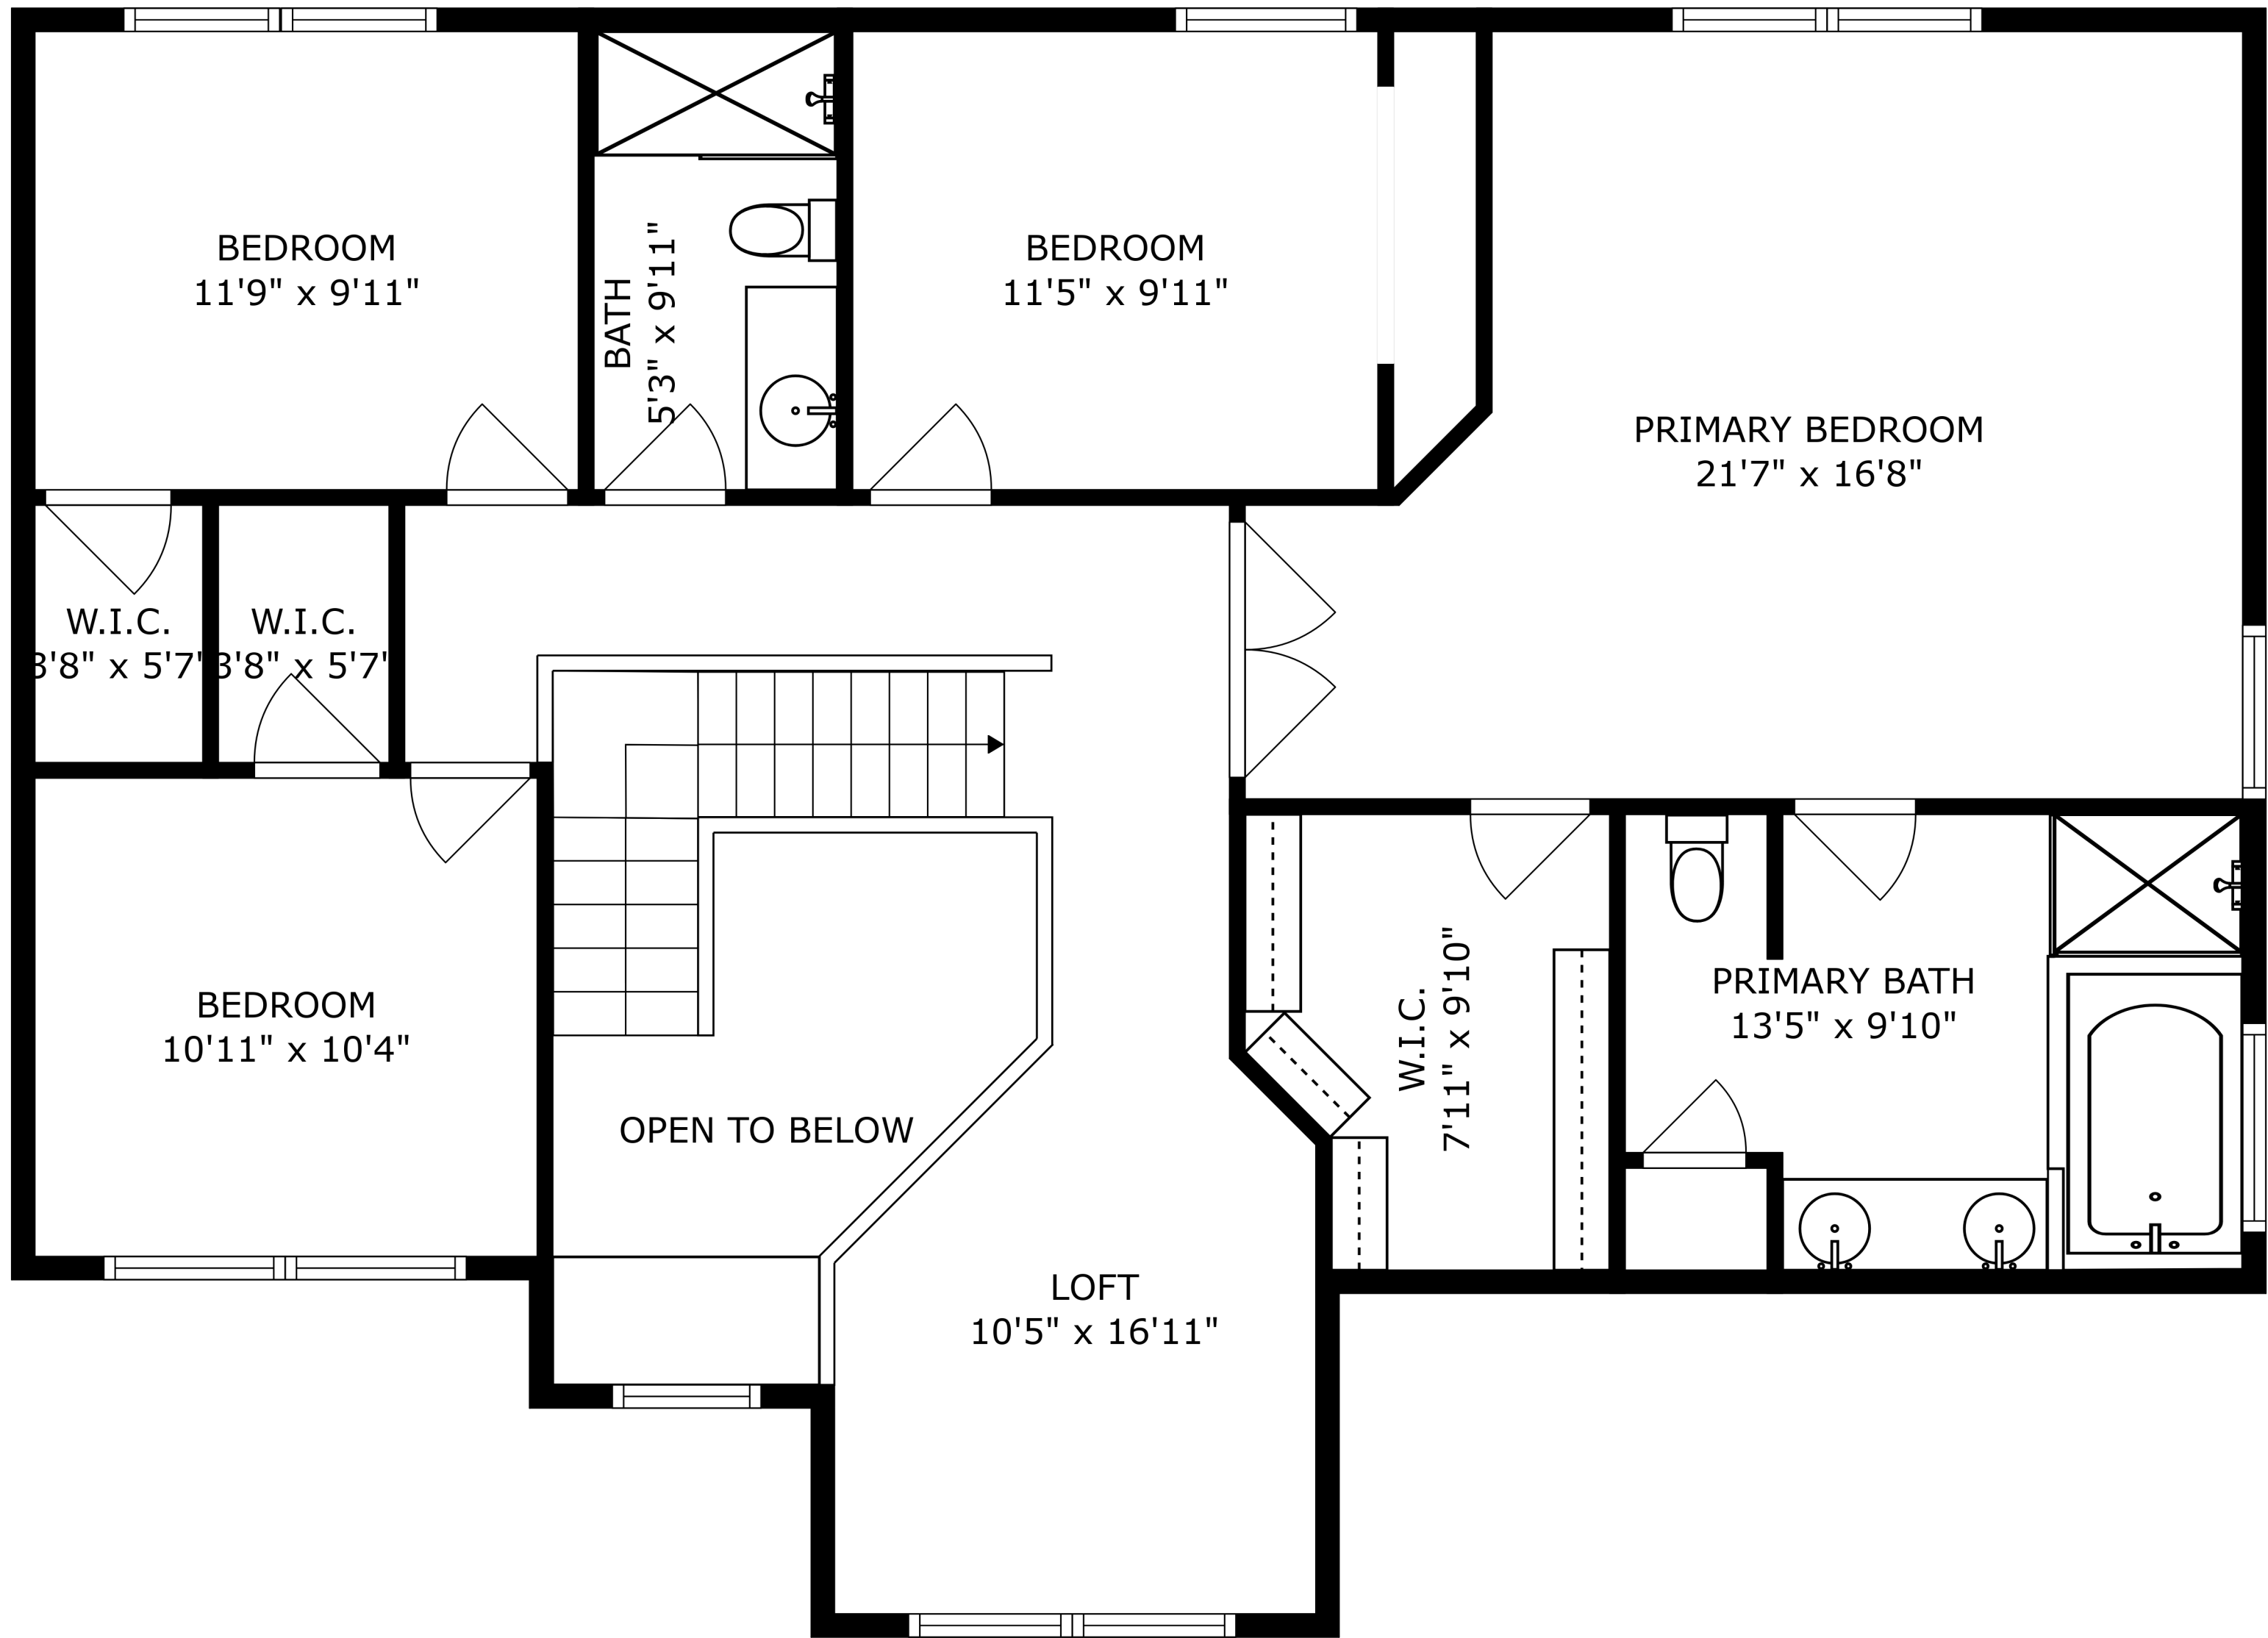

SIZES AND DIMENSIONS ARE APPROXIMATE, ACTUAL MAY VARY.

SIZES AND DIMENSIONS ARE APPROXIMATE, ACTUAL MAY VARY.

SIZES AND DIMENSIONS ARE APPROXIMATE, ACTUAL MAY VARY.

RECREATION ROOM
45'7" x 25'3"

ELECTRICAL ROOM
16'7" x 20'5"

SIZES AND DIMENSIONS ARE APPROXIMATE, ACTUAL MAY VARY.