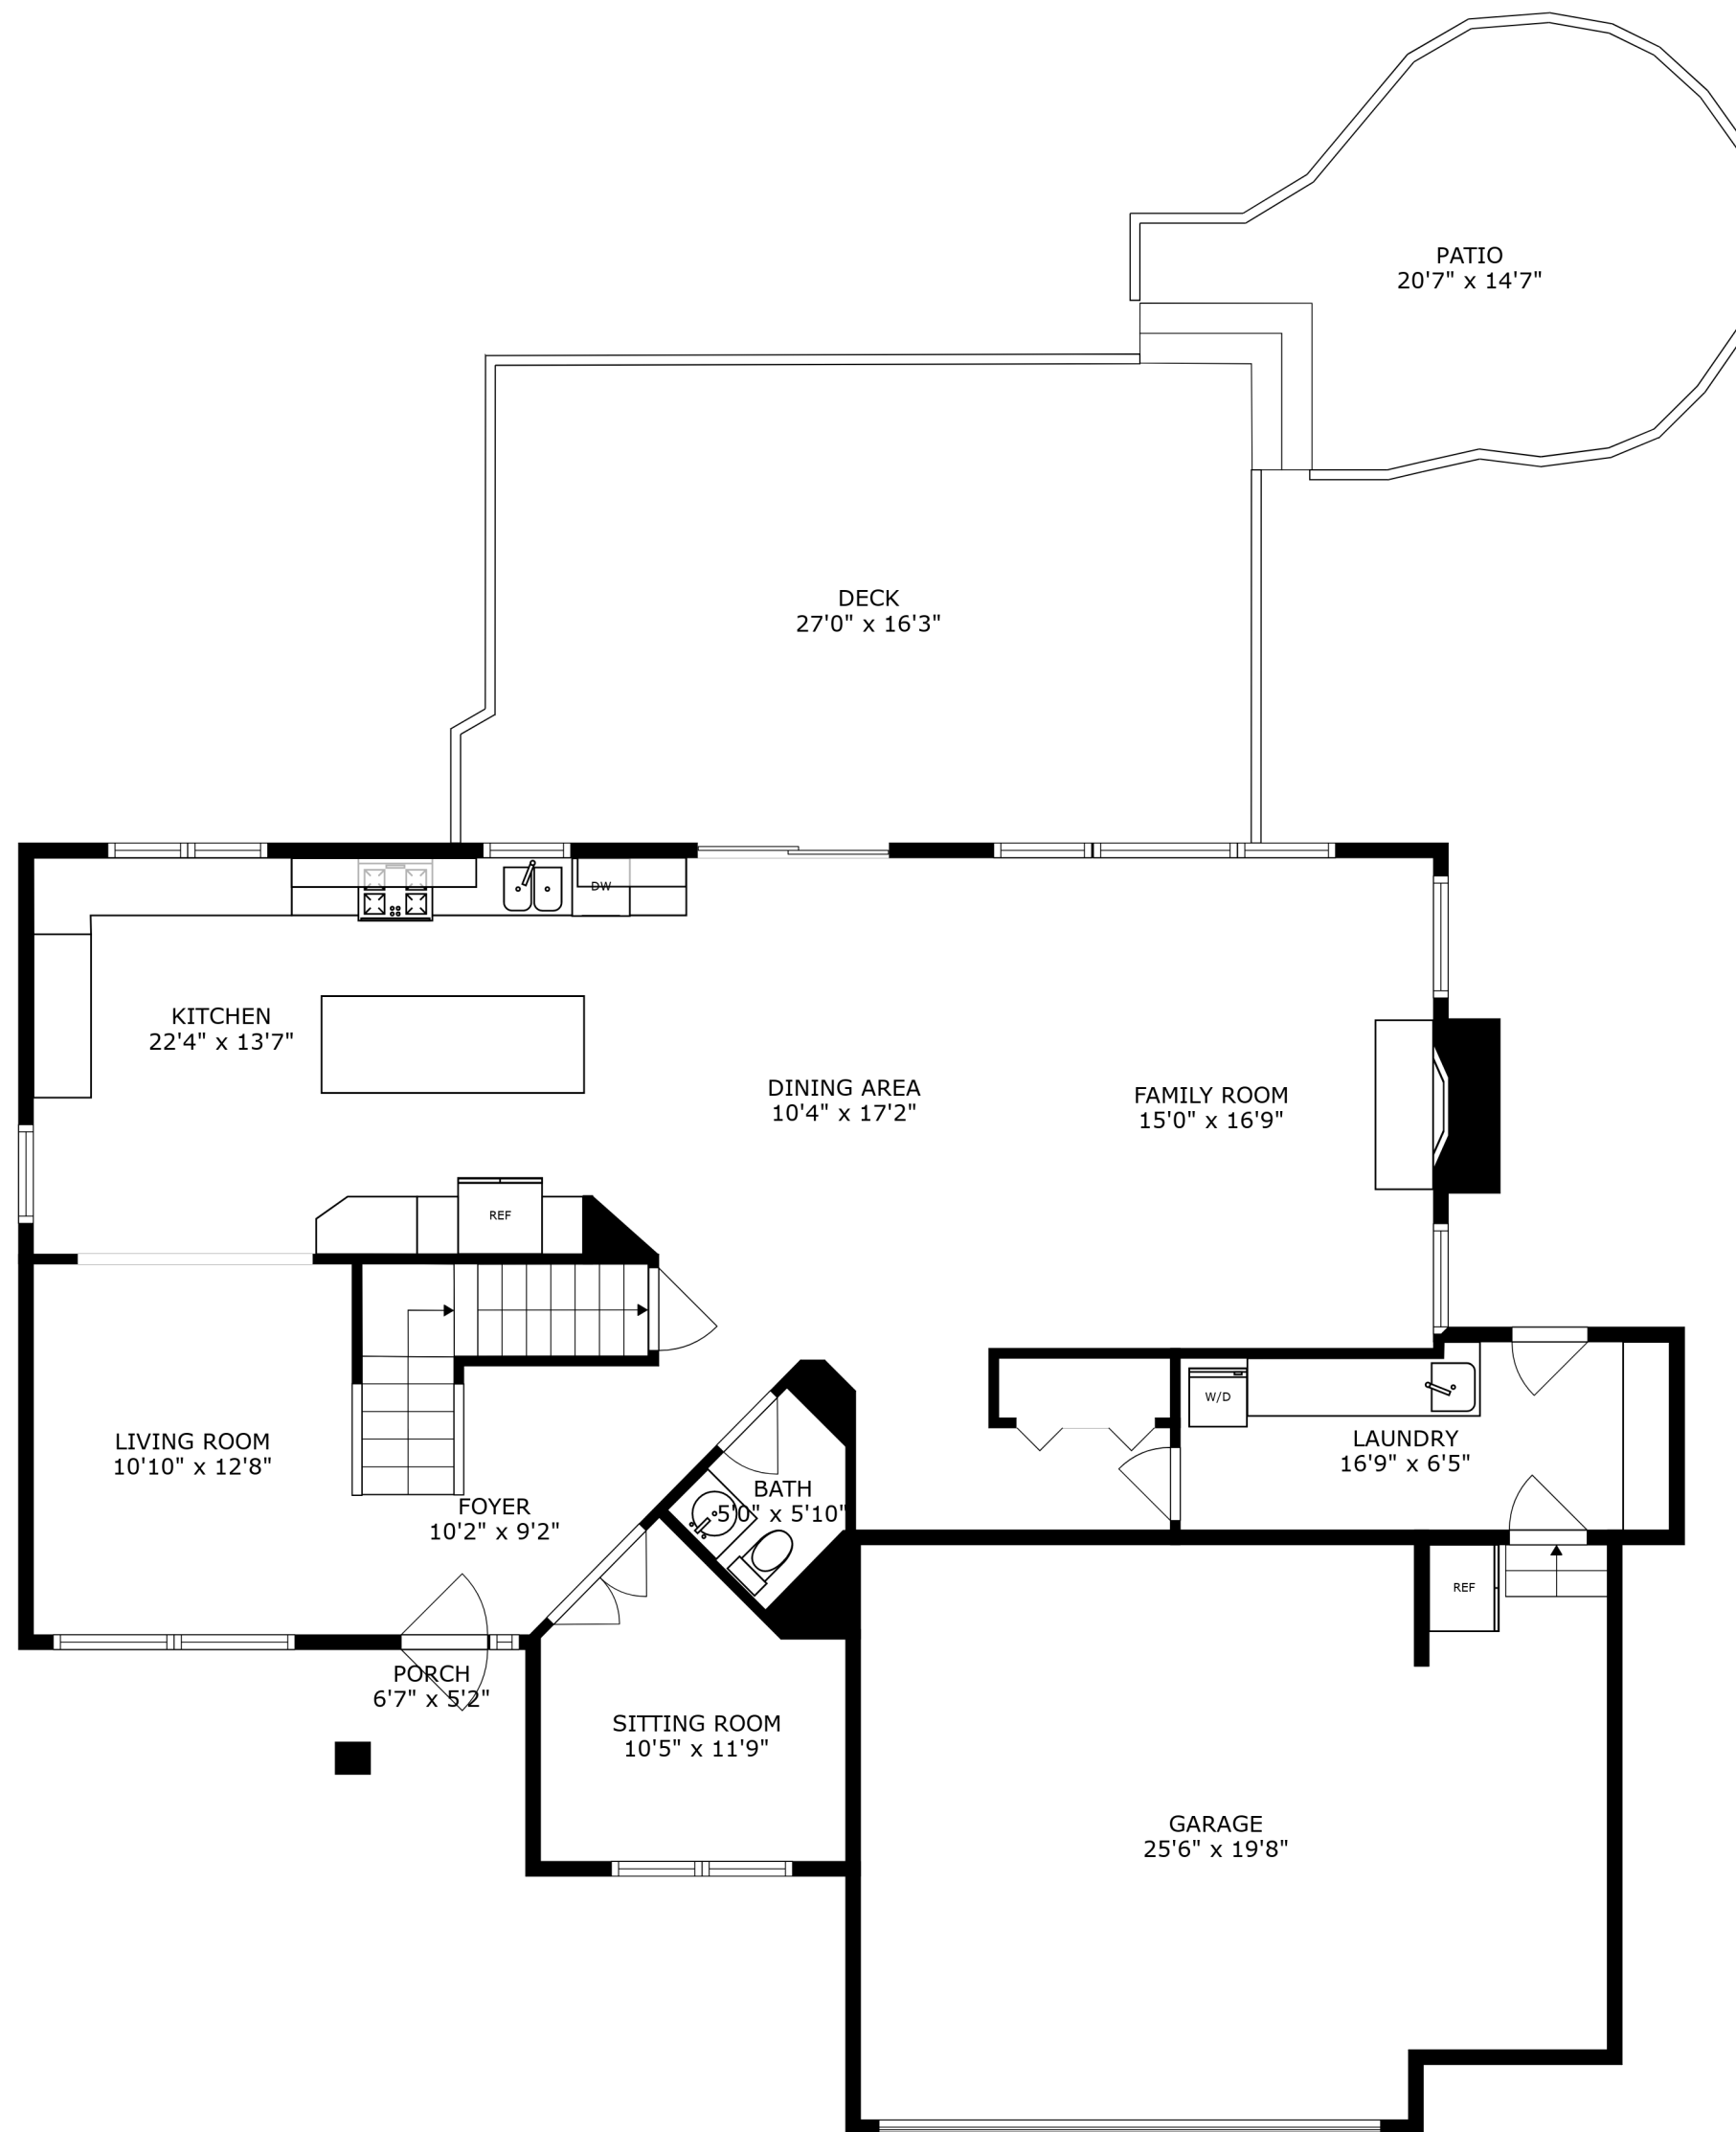

SIZES AND DIMENSIONS ARE APPROXIMATE, ACTUAL MAY VARY.

SIZES AND DIMENSIONS ARE APPROXIMATE, ACTUAL MAY VARY.

SIZES AND DIMENSIONS ARE APPROXIMATE, ACTUAL MAY VARY.

RECREATION ROOM
45'7" x 25'3"

ELECTRICAL ROOM
16'7" x 20'5"

SIZES AND DIMENSIONS ARE APPROXIMATE, ACTUAL MAY VARY.