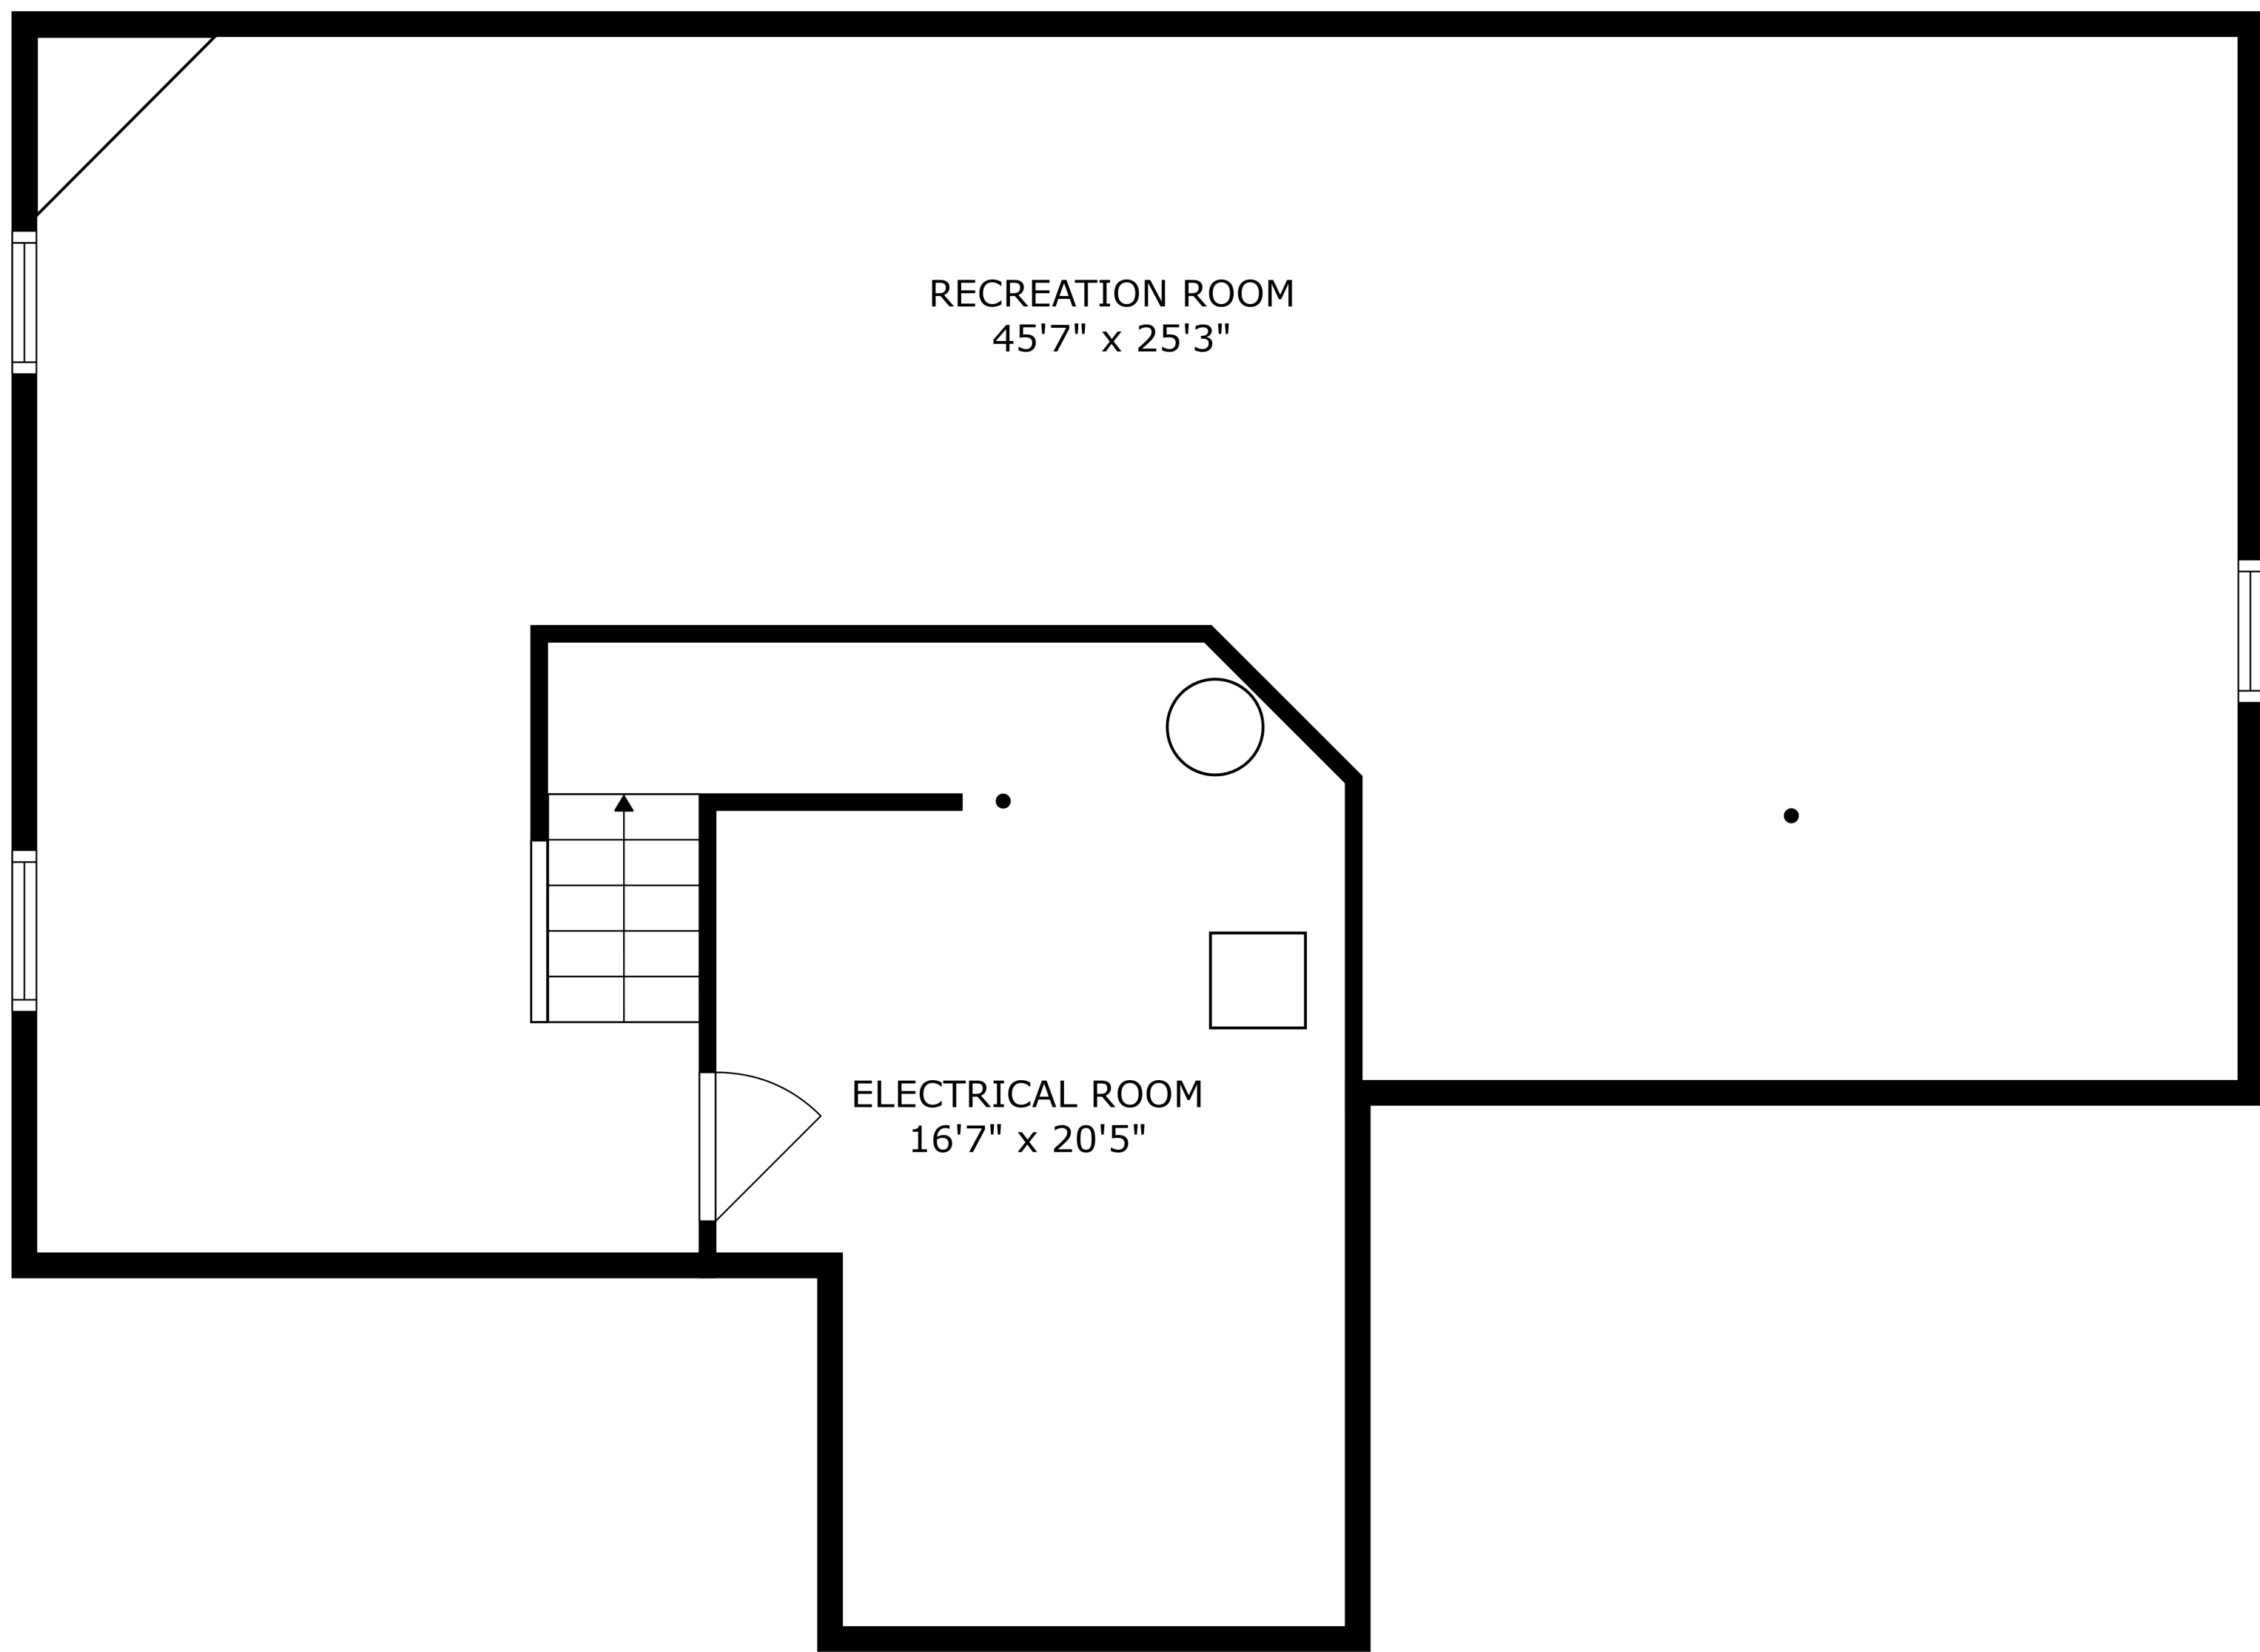

SIZES AND DIMENSIONS ARE APPROXIMATE, ACTUAL MAY VARY.

SIZES AND DIMENSIONS ARE APPROXIMATE, ACTUAL MAY VARY.

SIZES AND DIMENSIONS ARE APPROXIMATE, ACTUAL MAY VARY.

RECREATION ROOM
45'7" x 25'3"

ELECTRICAL ROOM
16'7" x 20'5"

SIZES AND DIMENSIONS ARE APPROXIMATE, ACTUAL MAY VARY.