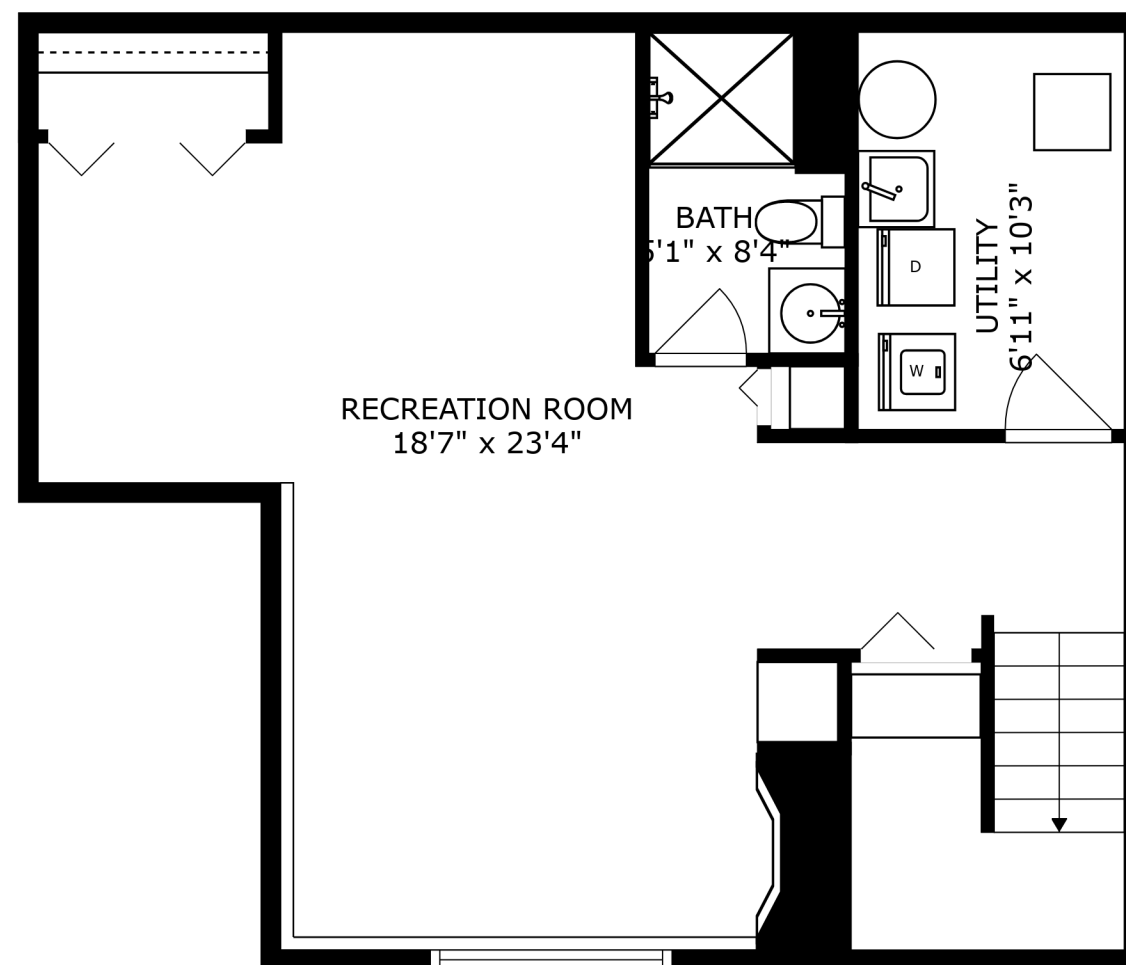

FLOOR 2

FLOOR 1

SIZES AND DIMENSIONS ARE APPROXIMATE, ACTUAL MAY VARY.

SIZES AND DIMENSIONS ARE APPROXIMATE, ACTUAL MAY VARY.

RECREATION ROOM
18'7" x 23'4"

BATH
5'1" x 8'4"

UTILITY
6'11" x 10'3"

SIZES AND DIMENSIONS ARE APPROXIMATE, ACTUAL MAY VARY.