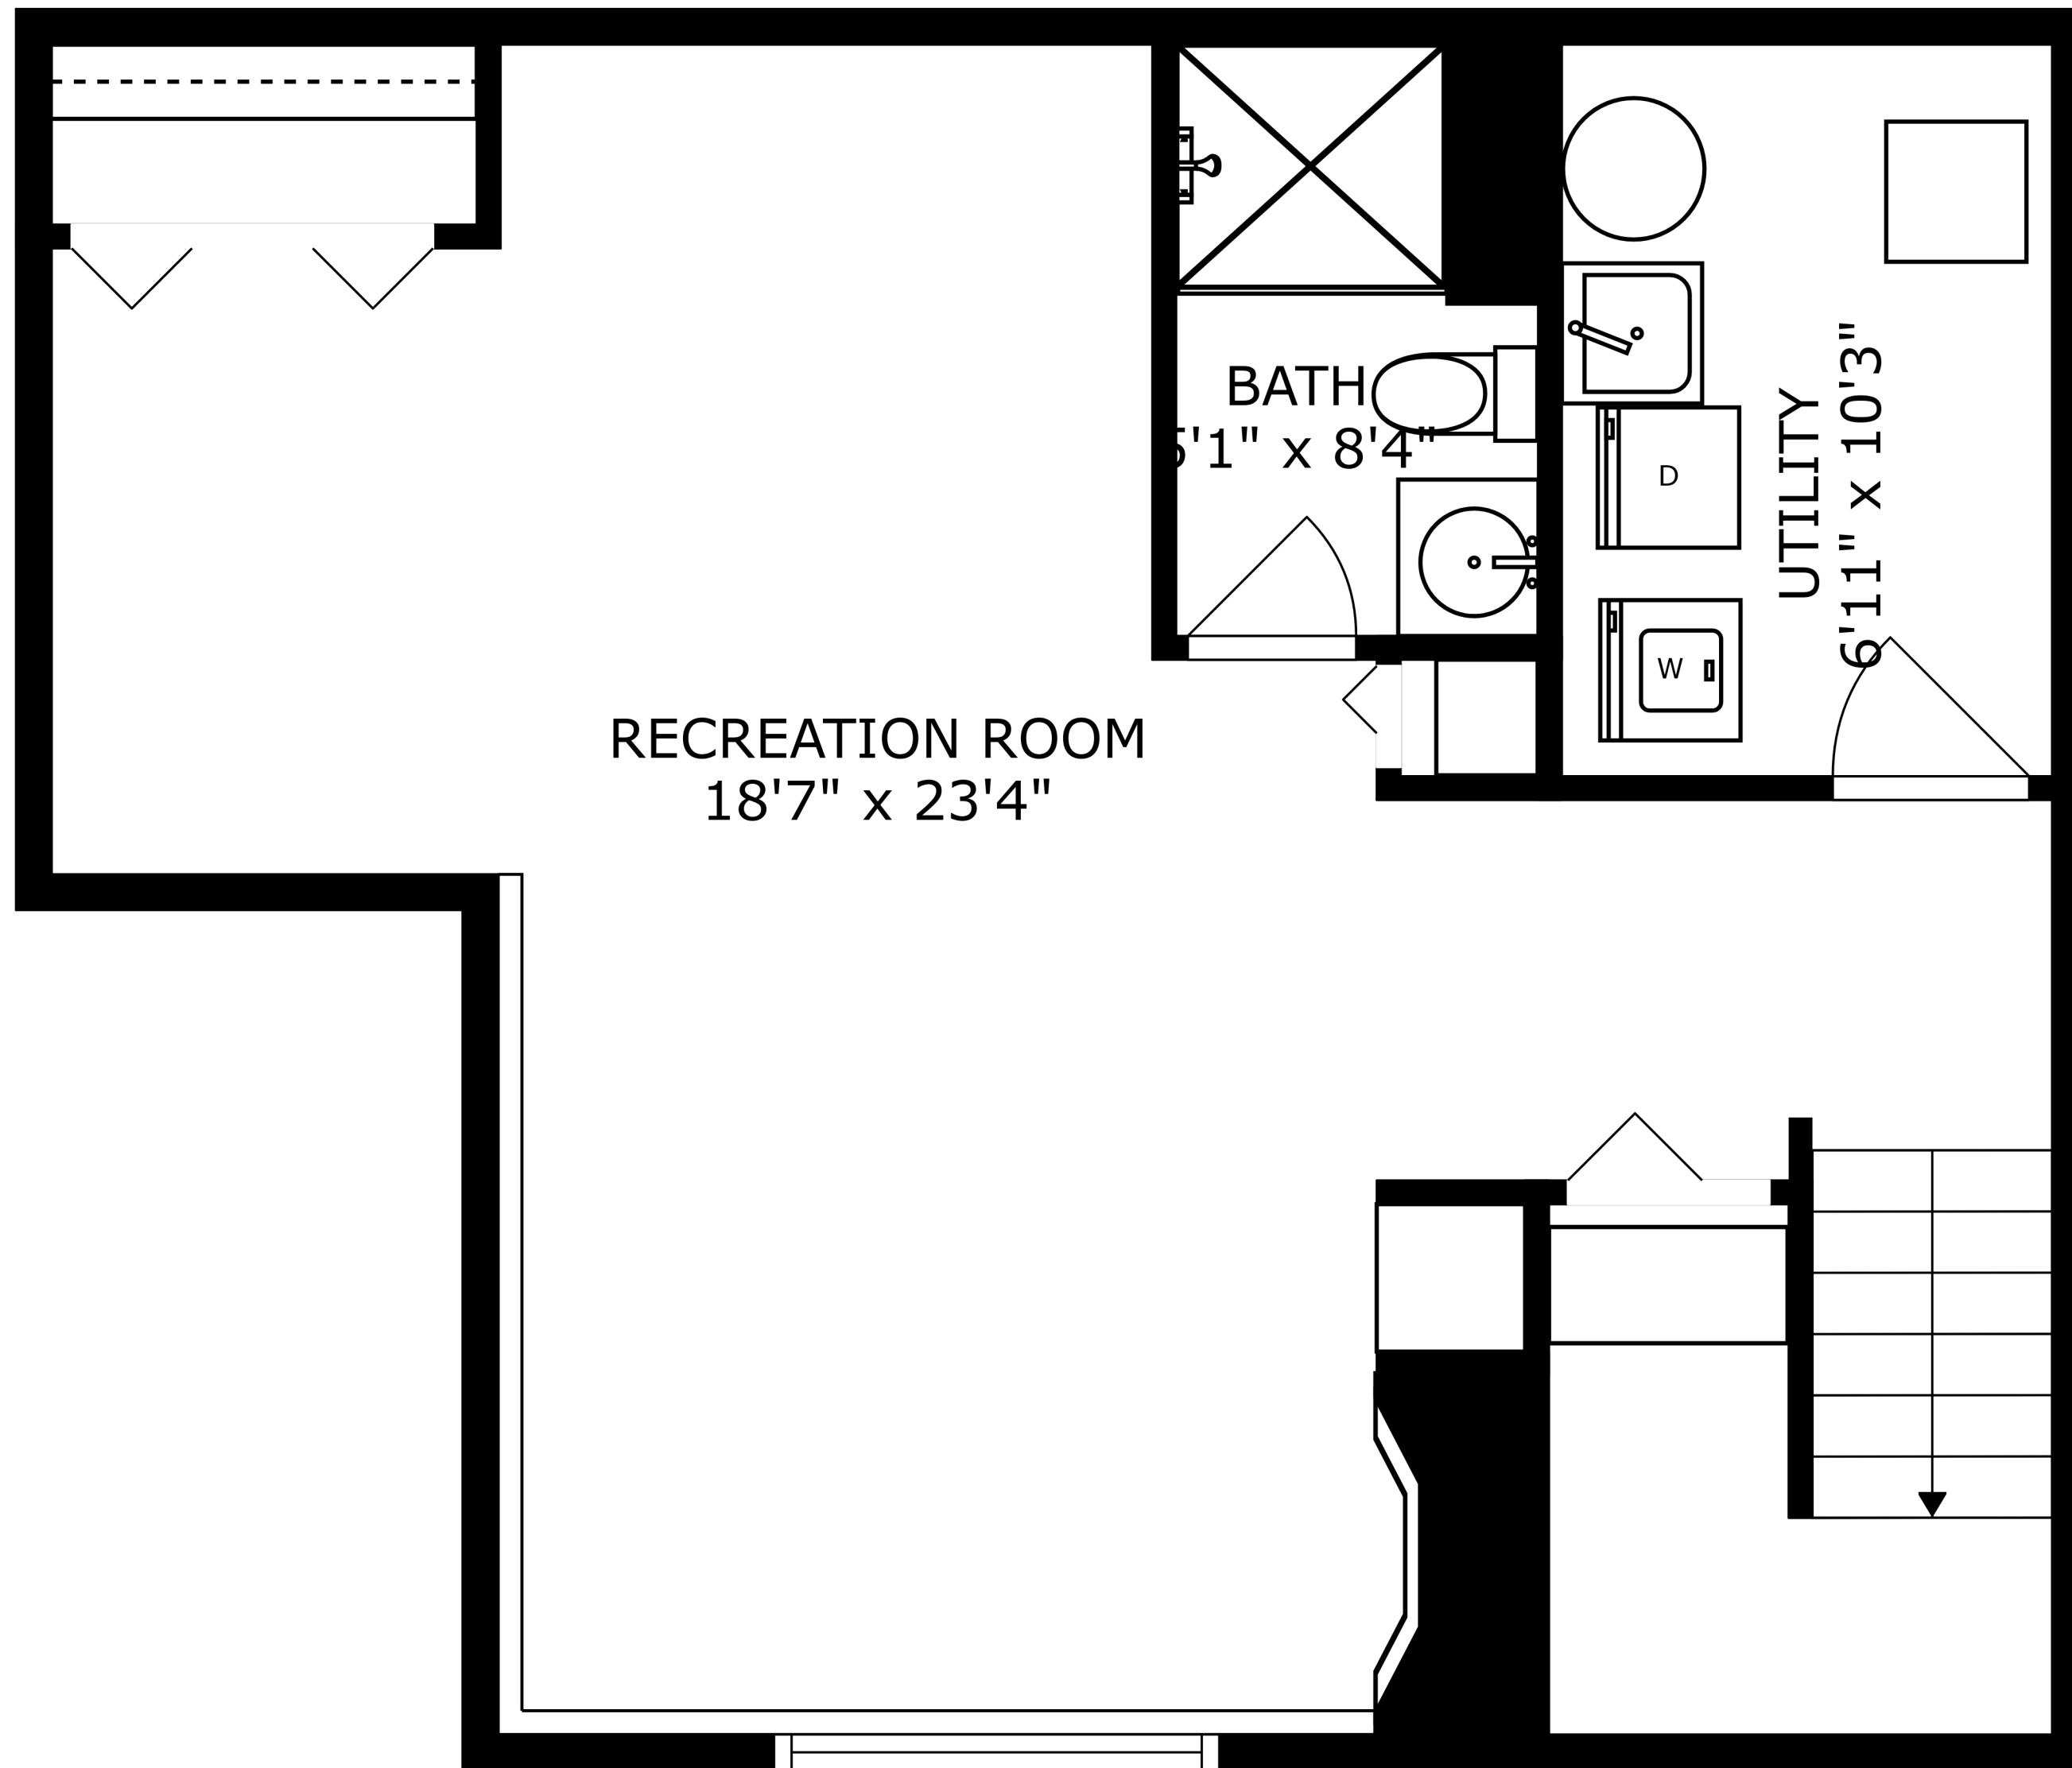

FLOOR 2

FLOOR 1

SIZES AND DIMENSIONS ARE APPROXIMATE, ACTUAL MAY VARY.

SIZES AND DIMENSIONS ARE APPROXIMATE, ACTUAL MAY VARY.

RECREATION ROOM
18'7" x 23'4"

BATH
5'1" x 8'4"

UTILITY
6'11" x 10'3"

SIZES AND DIMENSIONS ARE APPROXIMATE, ACTUAL MAY VARY.