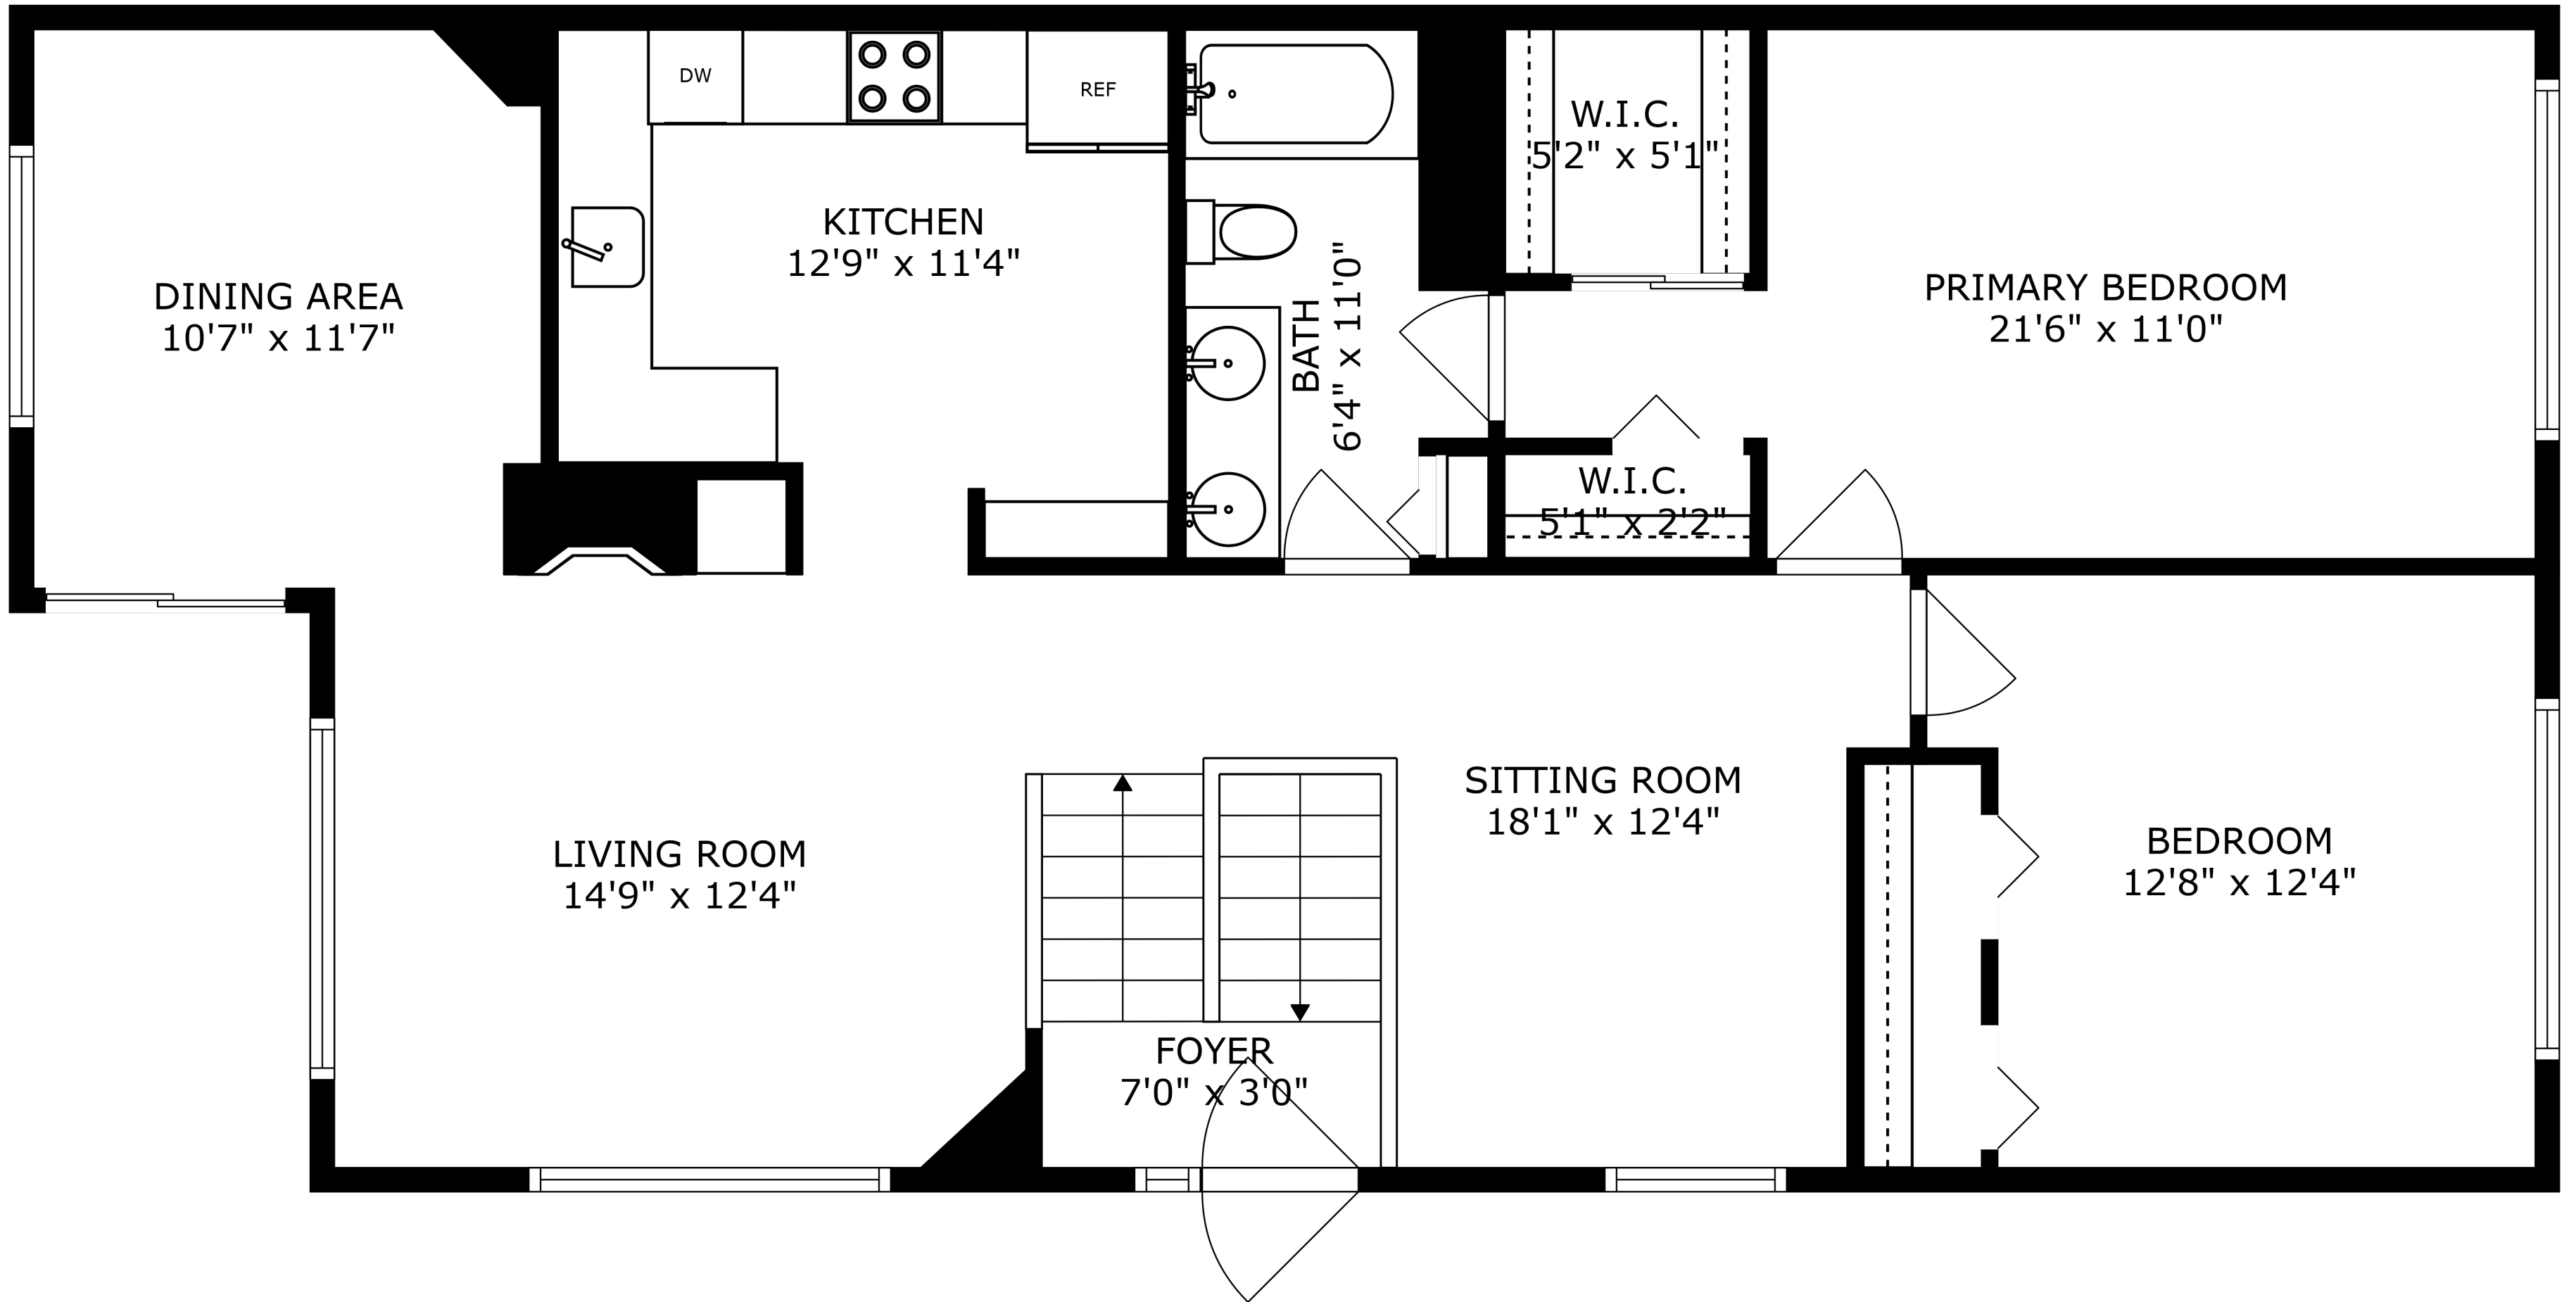

FLOOR 2

FLOOR 1

SIZES AND DIMENSIONS ARE APPROXIMATE, ACTUAL MAY VARY.

SIZES AND DIMENSIONS ARE APPROXIMATE, ACTUAL MAY VARY.

RECREATION ROOM
18'7" x 23'4"

BATH
5'1" x 8'4"

UTILITY
6'11" x 10'3"

SIZES AND DIMENSIONS ARE APPROXIMATE, ACTUAL MAY VARY.