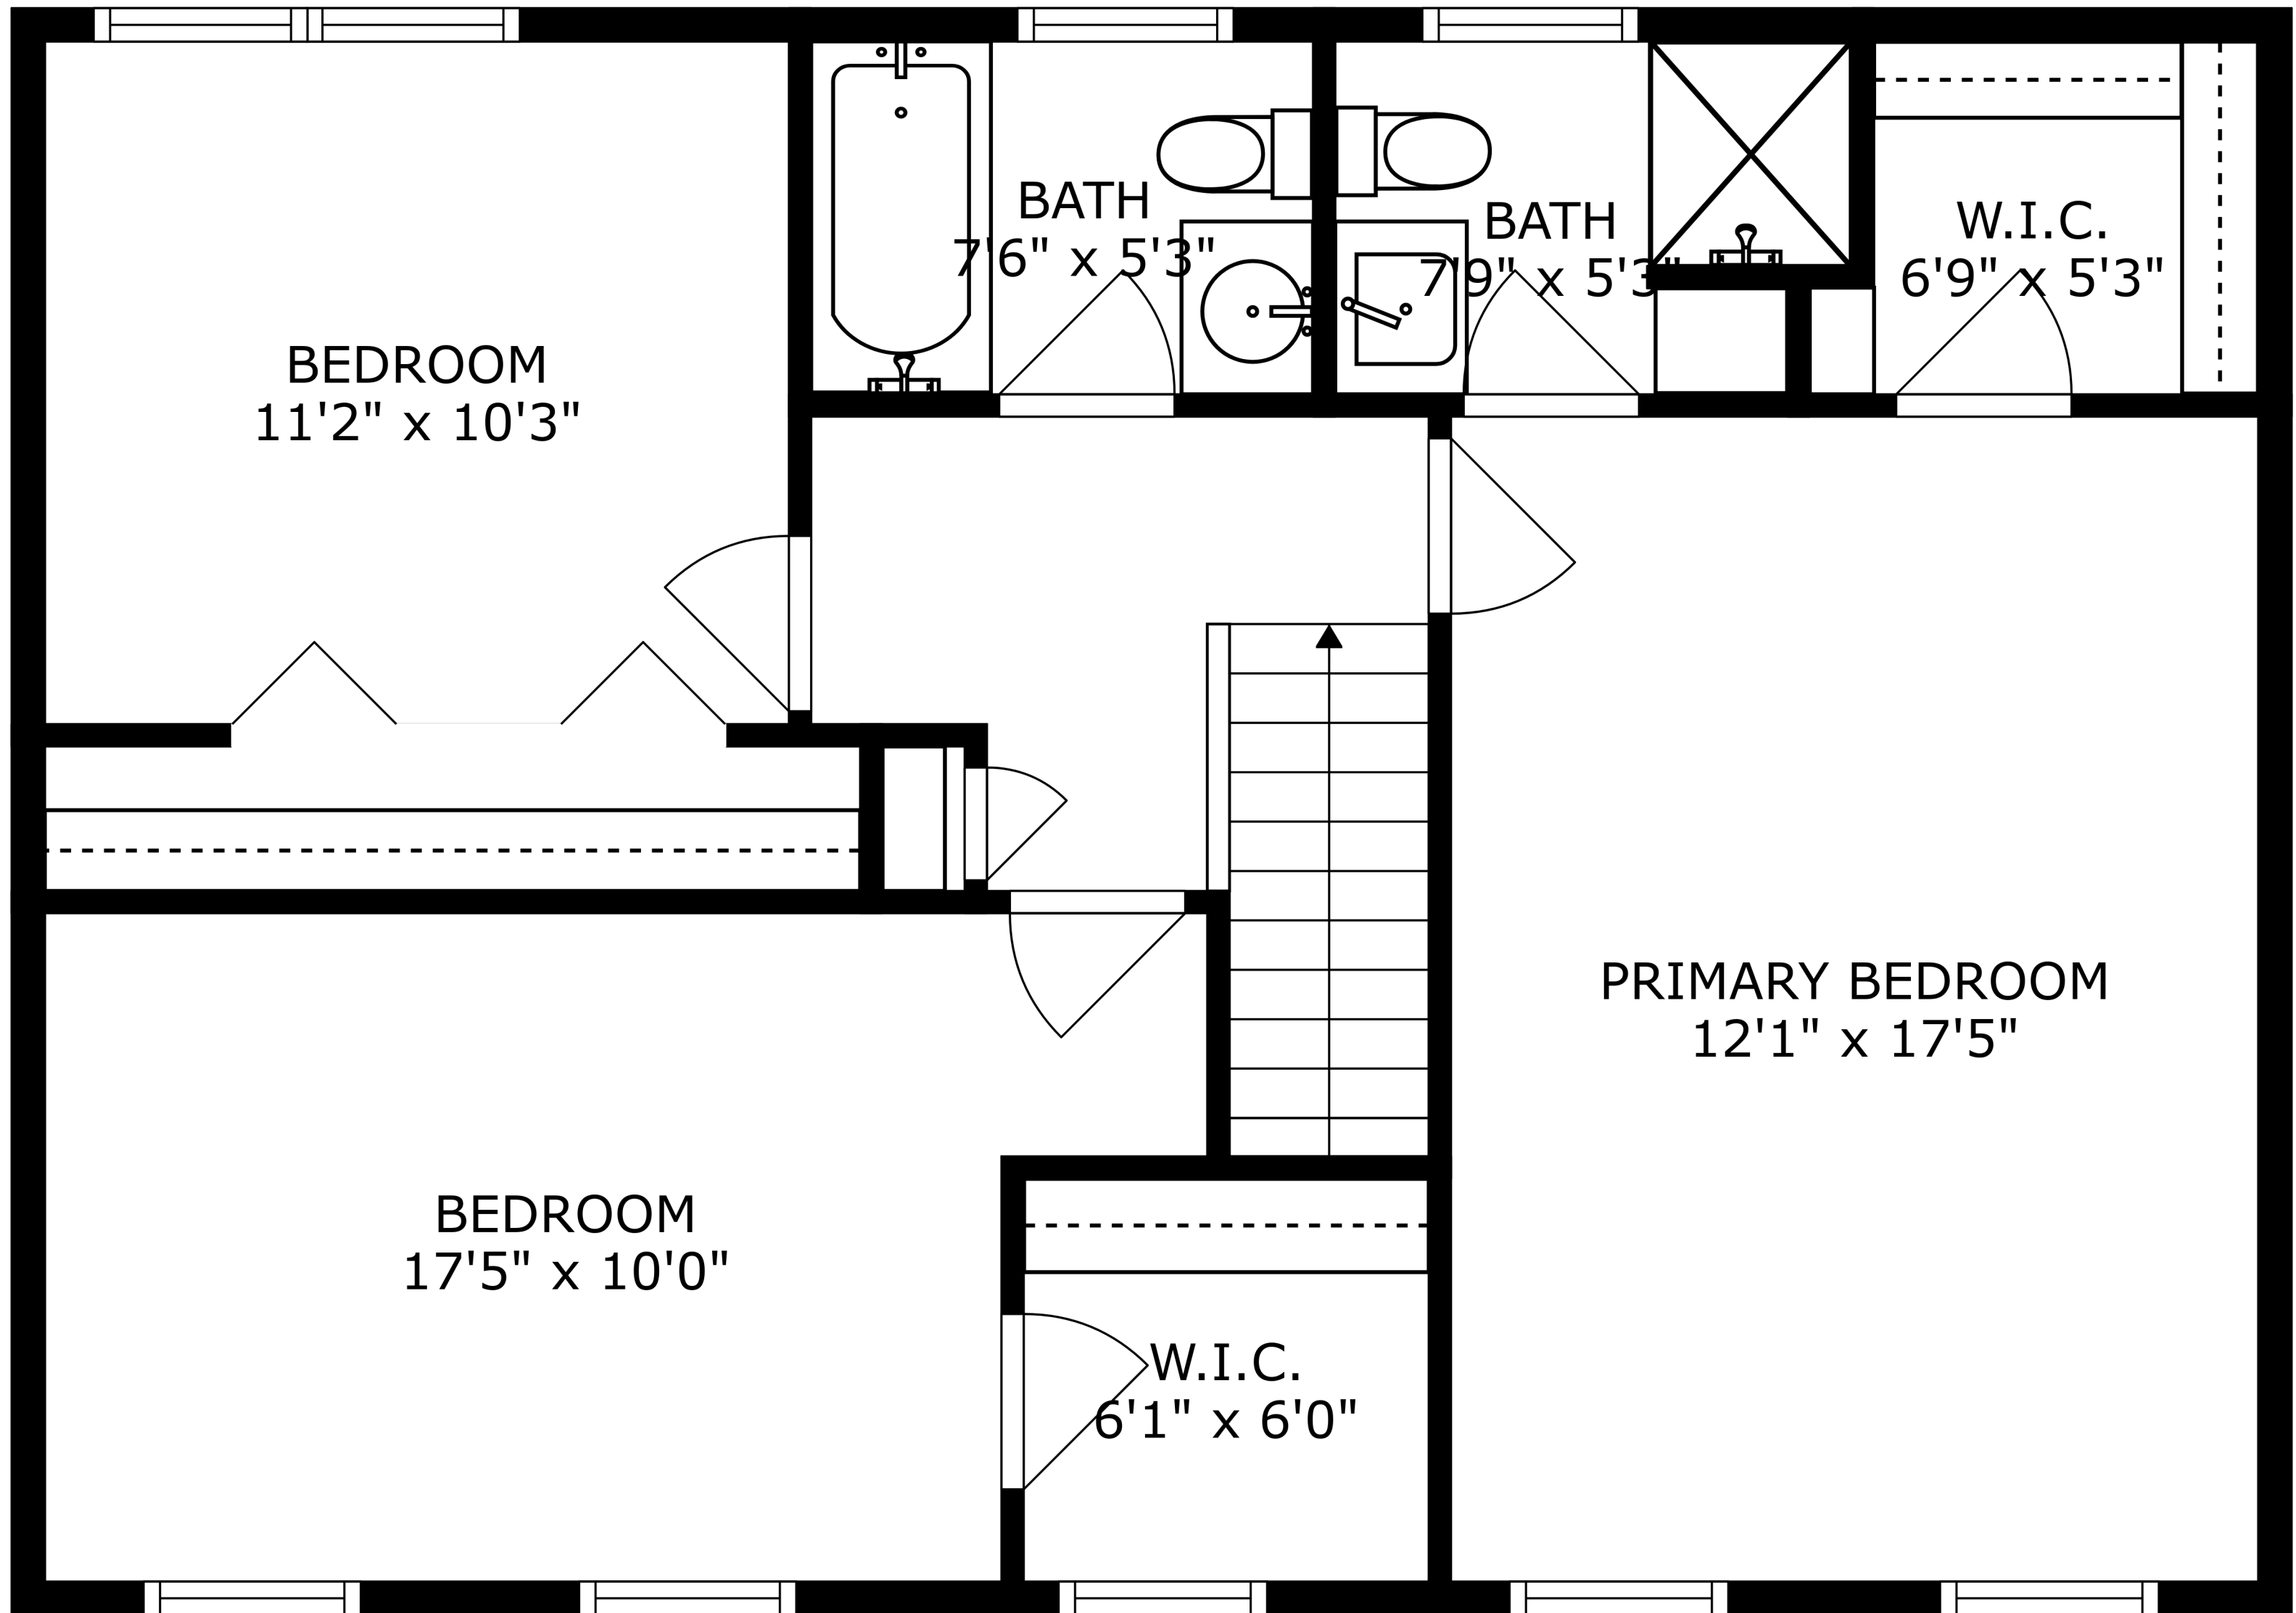

FLOOR 2

FLOOR 3

FLOOR 1

SIZES AND DIMENSIONS ARE APPROXIMATE, ACTUAL MAY VARY.

SIZES AND DIMENSIONS ARE APPROXIMATE, ACTUAL MAY VARY.

SIZES AND DIMENSIONS ARE APPROXIMATE, ACTUAL MAY VARY.

UTILITY
17'5" x 11'4"

RECREATION ROOM
31'9" x 22'1"

SIZES AND DIMENSIONS ARE APPROXIMATE, ACTUAL MAY VARY.