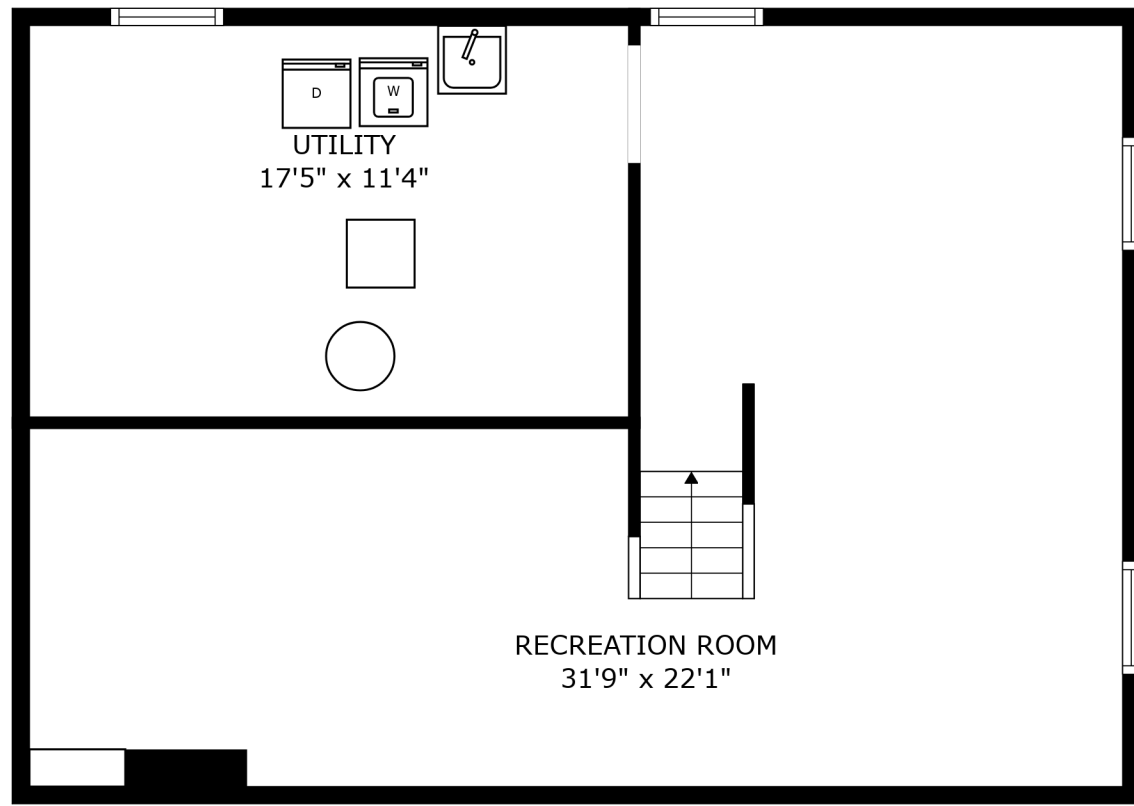

FLOOR 2

FLOOR 3

FLOOR 1

SIZES AND DIMENSIONS ARE APPROXIMATE, ACTUAL MAY VARY.

SIZES AND DIMENSIONS ARE APPROXIMATE, ACTUAL MAY VARY.

SIZES AND DIMENSIONS ARE APPROXIMATE, ACTUAL MAY VARY.

UTILITY
17'5" x 11'4"

RECREATION ROOM
31'9" x 22'1"

SIZES AND DIMENSIONS ARE APPROXIMATE, ACTUAL MAY VARY.