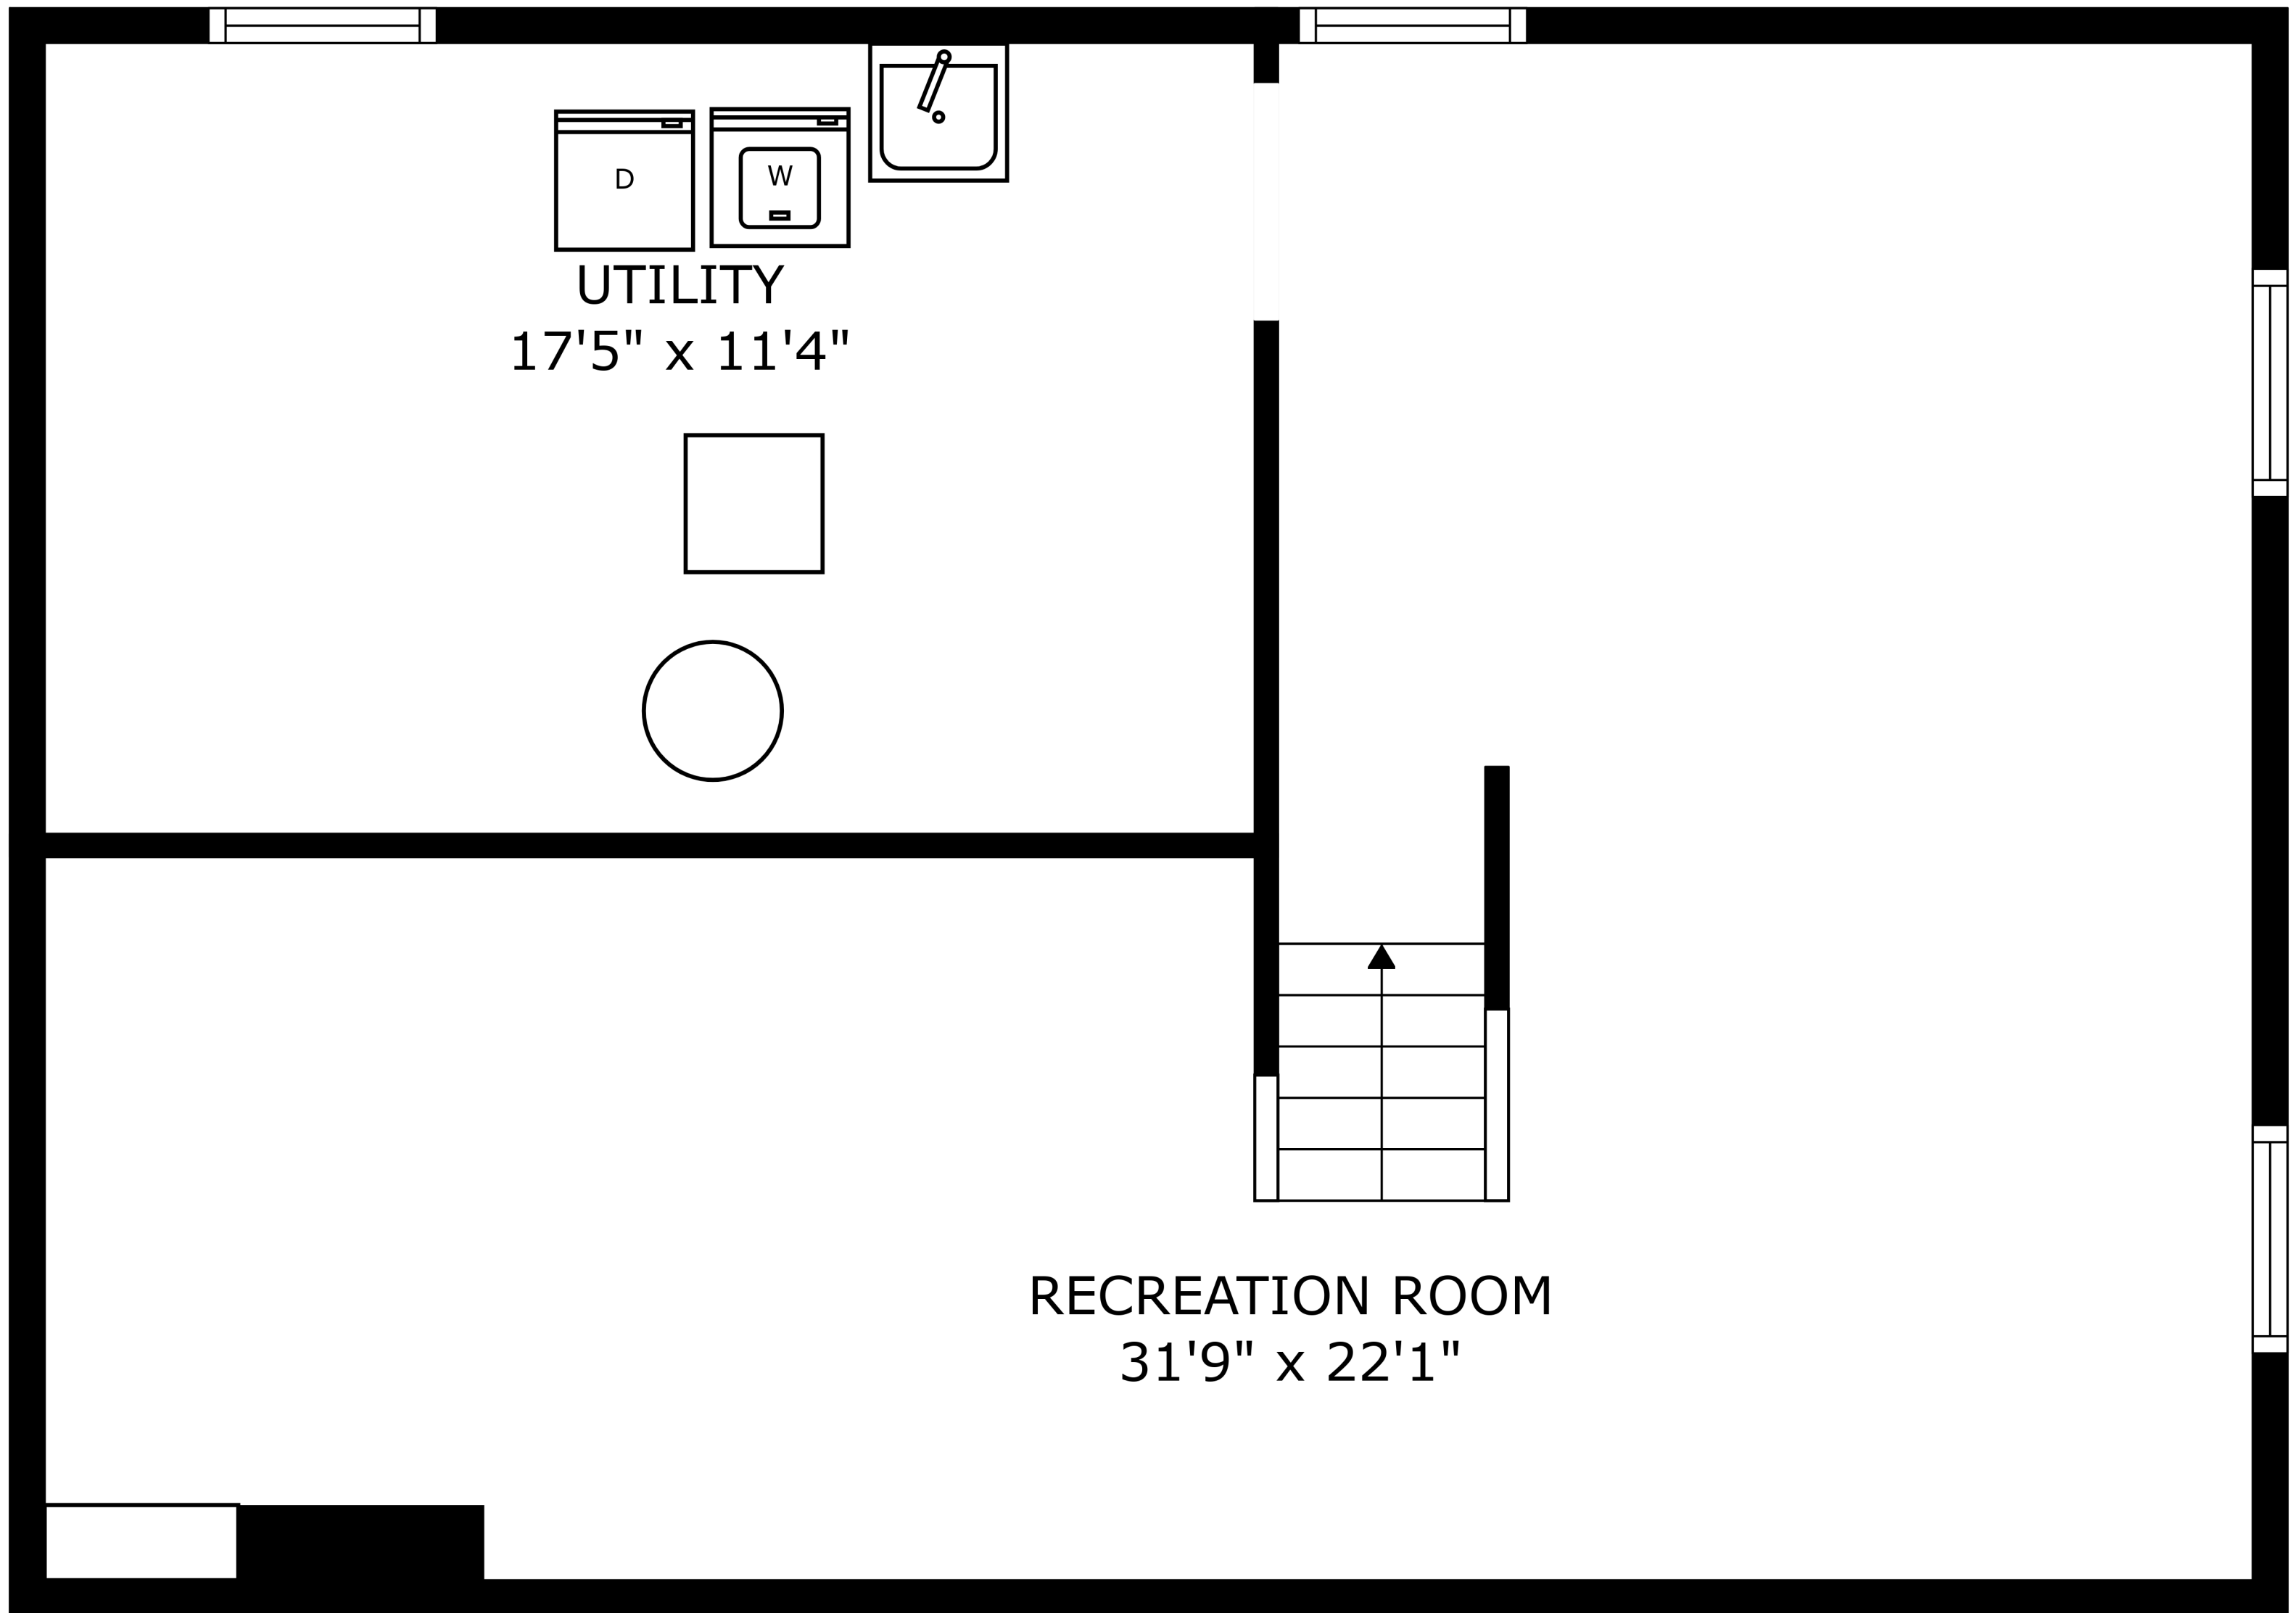

FLOOR 2

FLOOR 3

FLOOR 1

SIZES AND DIMENSIONS ARE APPROXIMATE, ACTUAL MAY VARY.

SIZES AND DIMENSIONS ARE APPROXIMATE, ACTUAL MAY VARY.

SIZES AND DIMENSIONS ARE APPROXIMATE, ACTUAL MAY VARY.

UTILITY
17'5" x 11'4"

RECREATION ROOM
31'9" x 22'1"

SIZES AND DIMENSIONS ARE APPROXIMATE, ACTUAL MAY VARY.