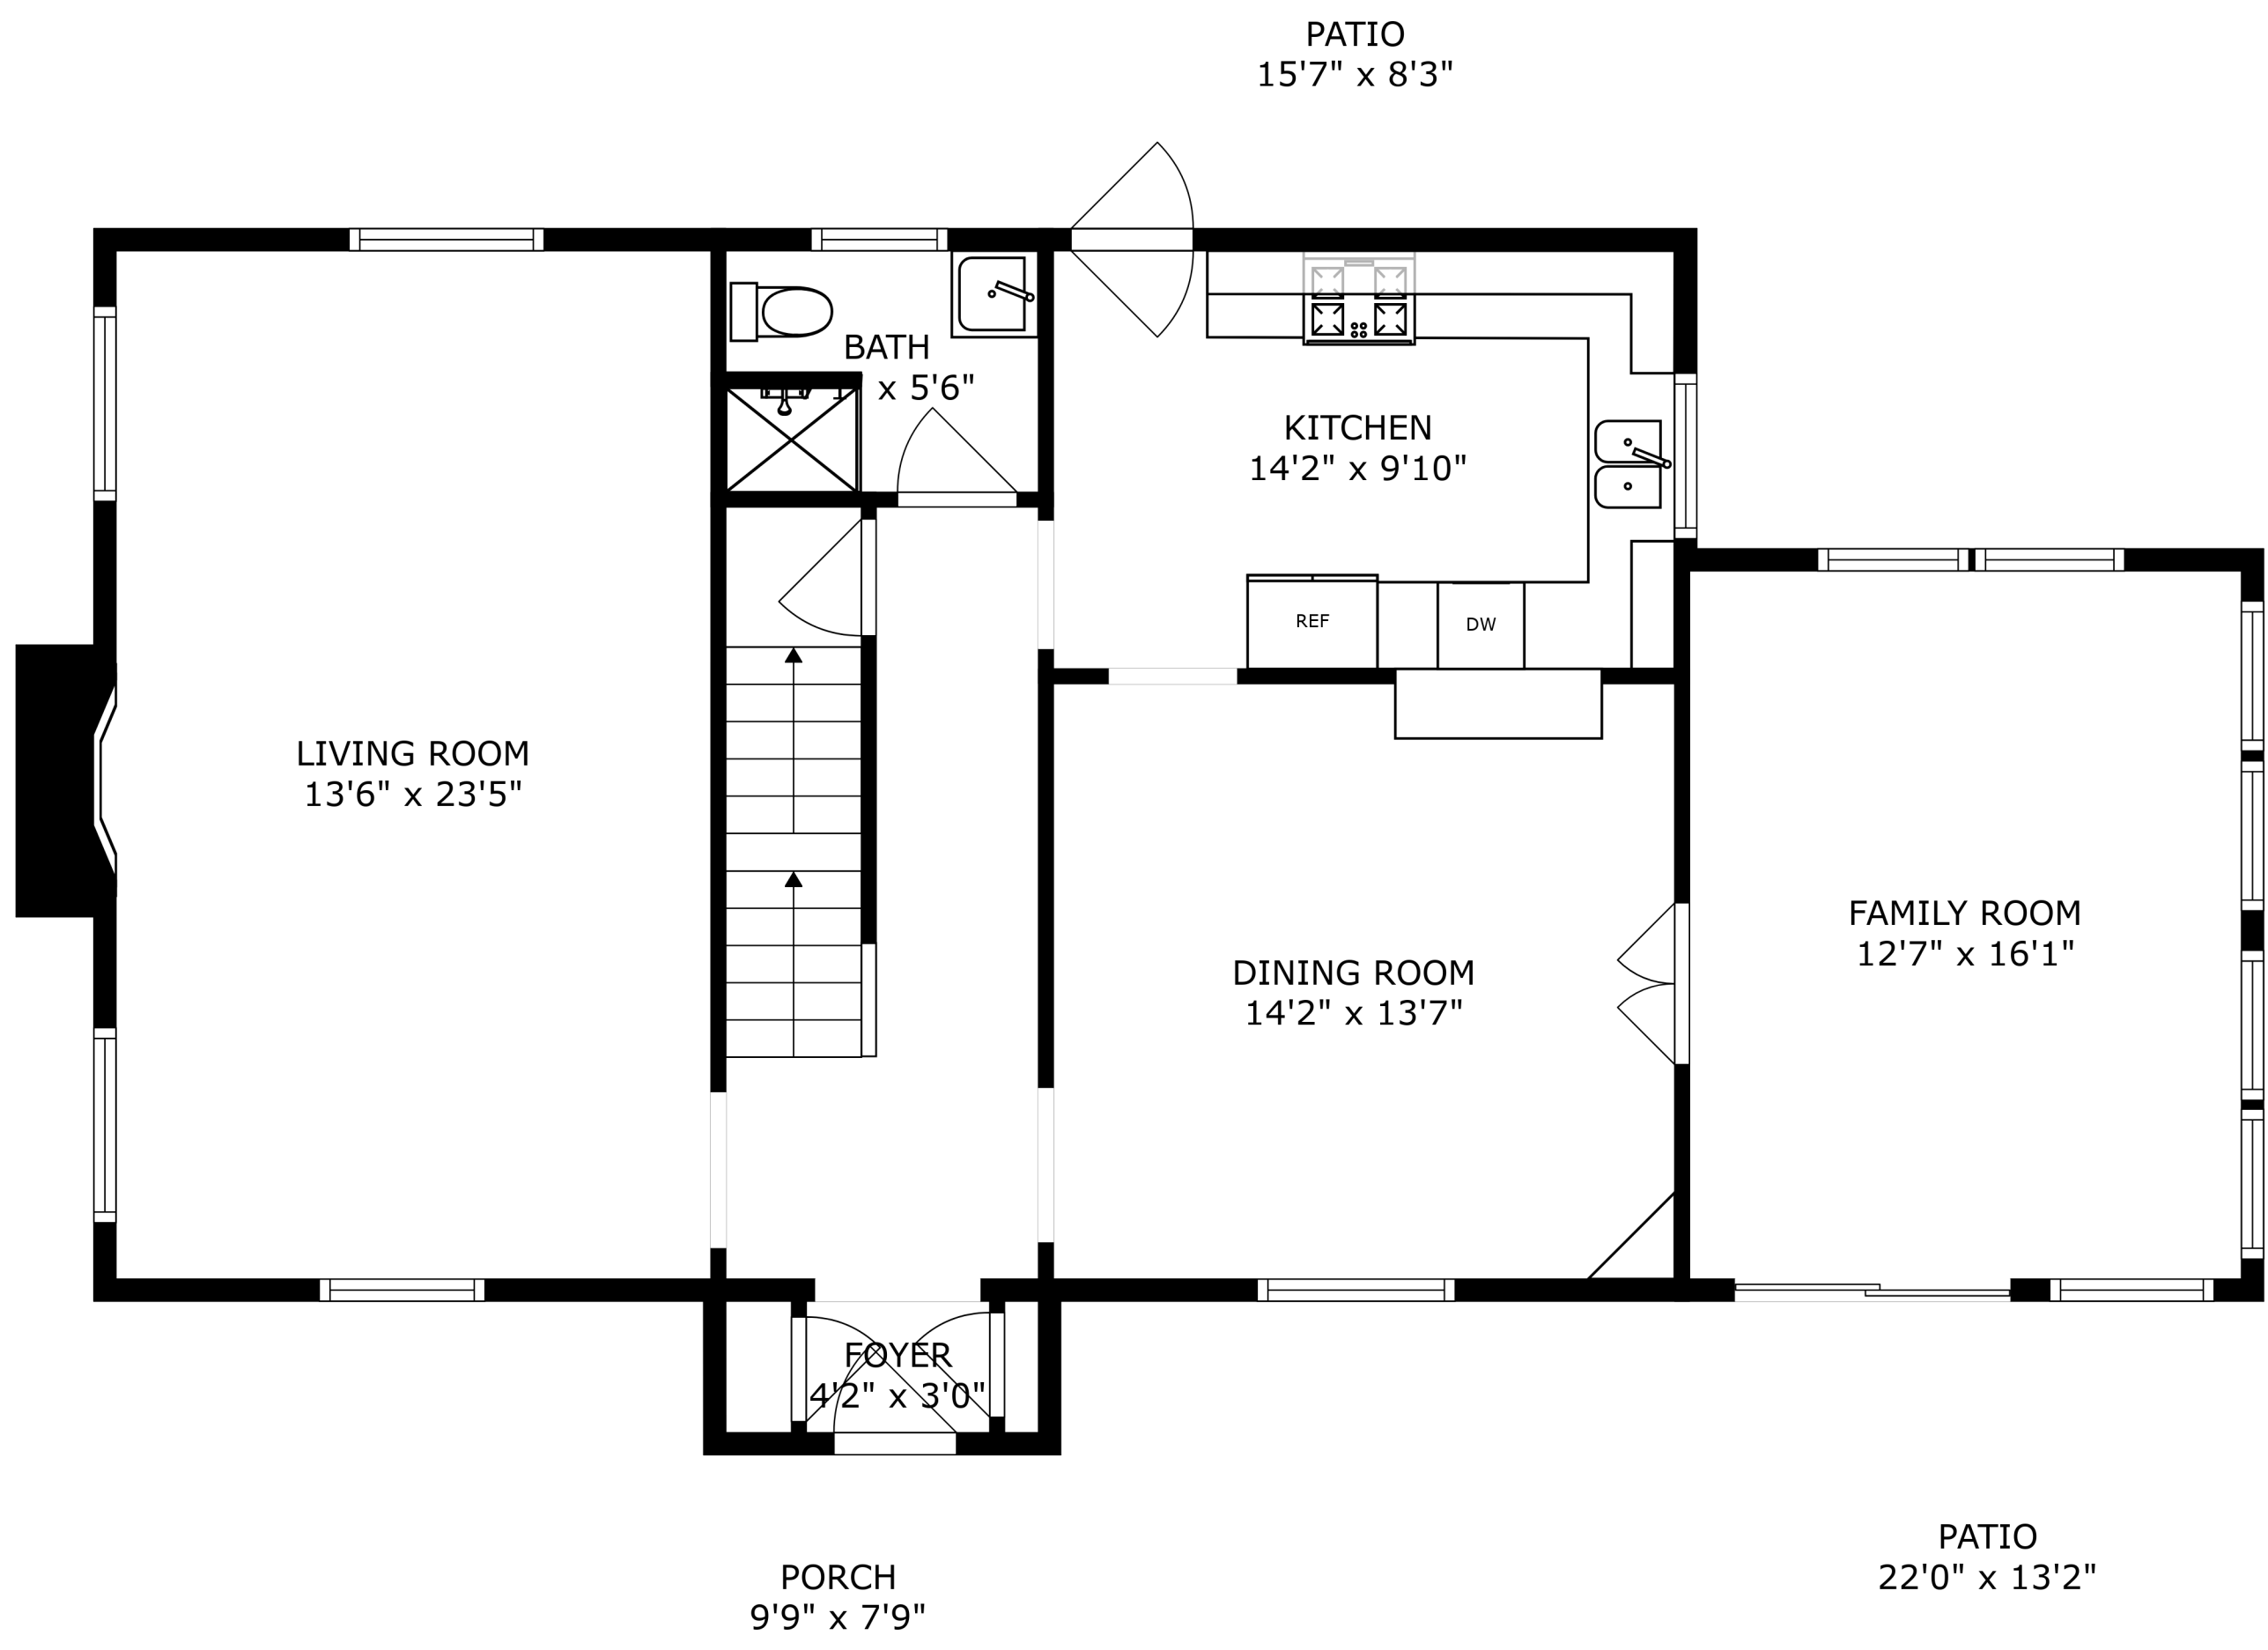

SIZES AND DIMENSIONS ARE APPROXIMATE, ACTUAL MAY VARY.

PRIMARY BEDROOM  
14'4" x 15'6"

BEDROOM #2  
15'0" x 10'9"

BEDROOM #3  
14'11" x 11'2"

W.I.C.  
4'10" x 8'3"

BATH  
7'0" x 8'3"

BATH  
8'6" x 6'6"

SIZES AND DIMENSIONS ARE APPROXIMATE, ACTUAL MAY VARY.

SIZES AND DIMENSIONS ARE APPROXIMATE, ACTUAL MAY VARY.

STORAGE  
16'11" x 5'3"

RECREATION ROOM  
17'4" x 16'6"

STORAGE  
7'2" x 3'5"

BEDROOM #4  
12'10" x 10'2"

BATH  
9'2" x 4'11"

LAUNDRY  
9'2" x 6'5"

STORAGE  
3'4" x 9'4"

SIZES AND DIMENSIONS ARE APPROXIMATE, ACTUAL MAY VARY.