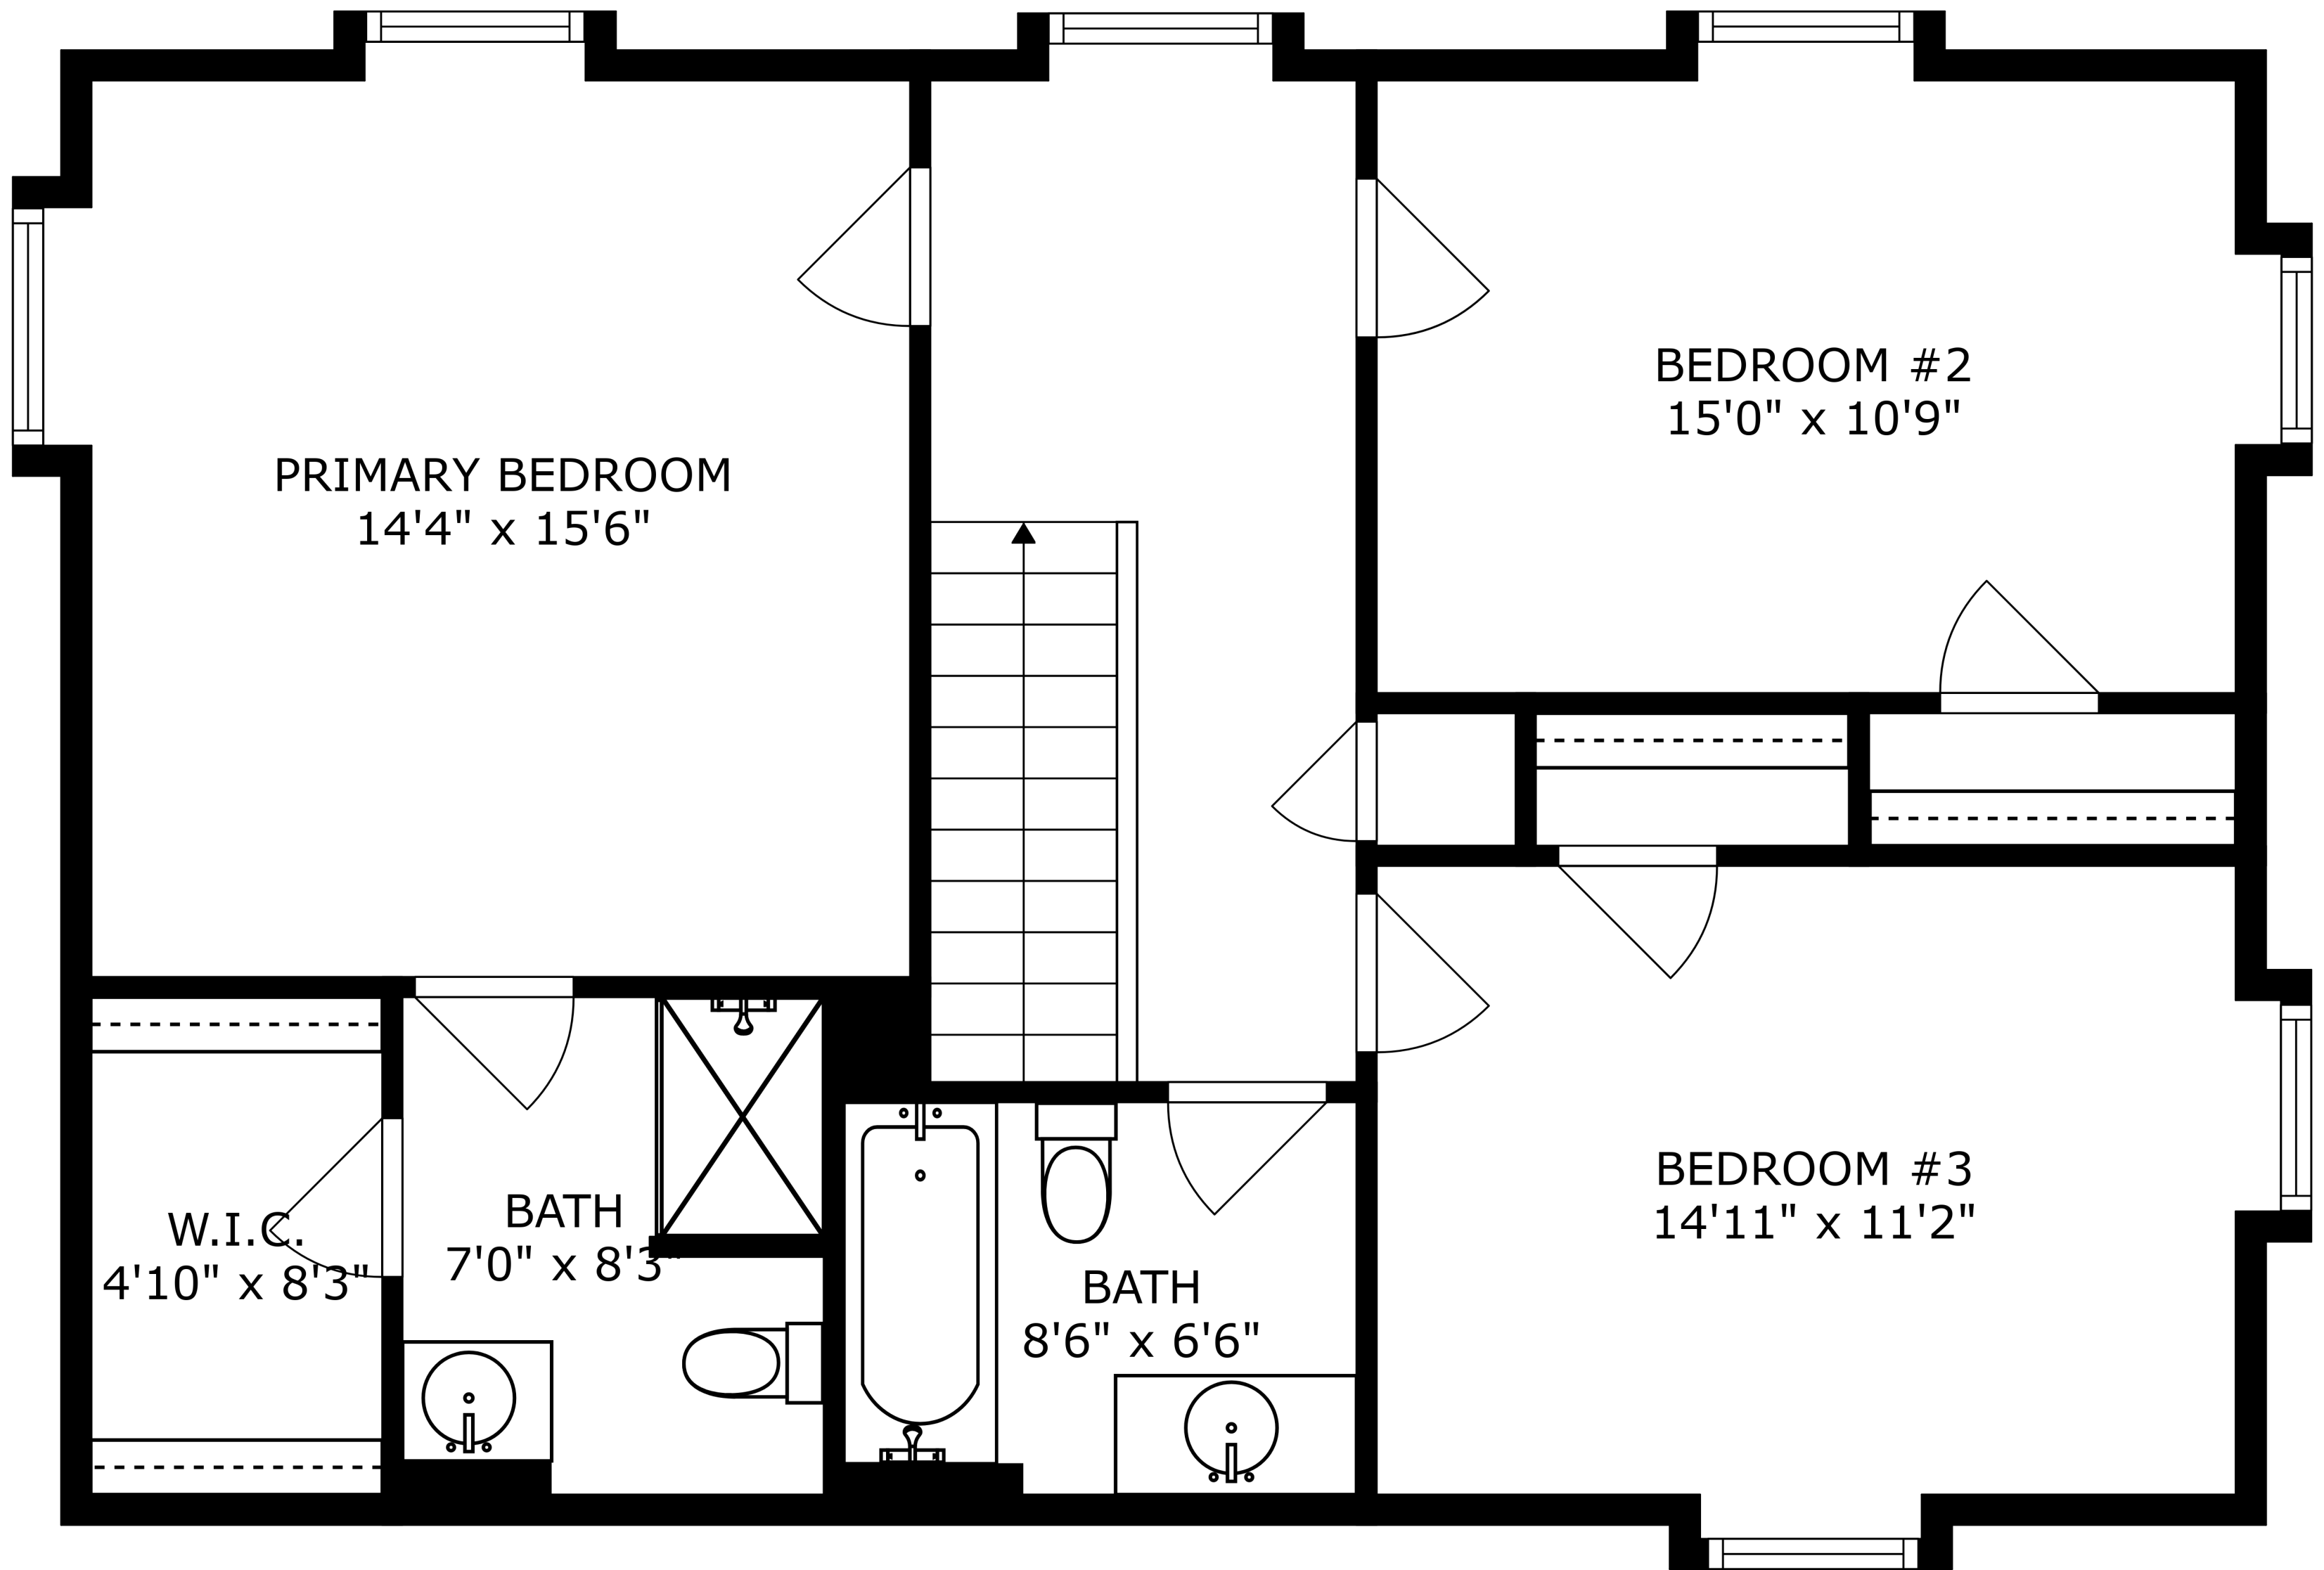

SIZES AND DIMENSIONS ARE APPROXIMATE, ACTUAL MAY VARY.

PRIMARY BEDROOM  
14'4" x 15'6"

BEDROOM #2  
15'0" x 10'9"

BEDROOM #3  
14'11" x 11'2"

W.I.C.  
4'10" x 8'3"

BATH  
7'0" x 8'3"

BATH  
8'6" x 6'6"

SIZES AND DIMENSIONS ARE APPROXIMATE, ACTUAL MAY VARY.

SIZES AND DIMENSIONS ARE APPROXIMATE, ACTUAL MAY VARY.

STORAGE  
16'11" x 5'3"

RECREATION ROOM  
17'4" x 16'6"

STORAGE  
7'2" x 3'5"

BEDROOM #4  
12'10" x 10'2"

BATH  
9'2" x 4'11"

LAUNDRY  
9'2" x 6'5"

STORAGE  
3'4" x 9'4"

SIZES AND DIMENSIONS ARE APPROXIMATE, ACTUAL MAY VARY.