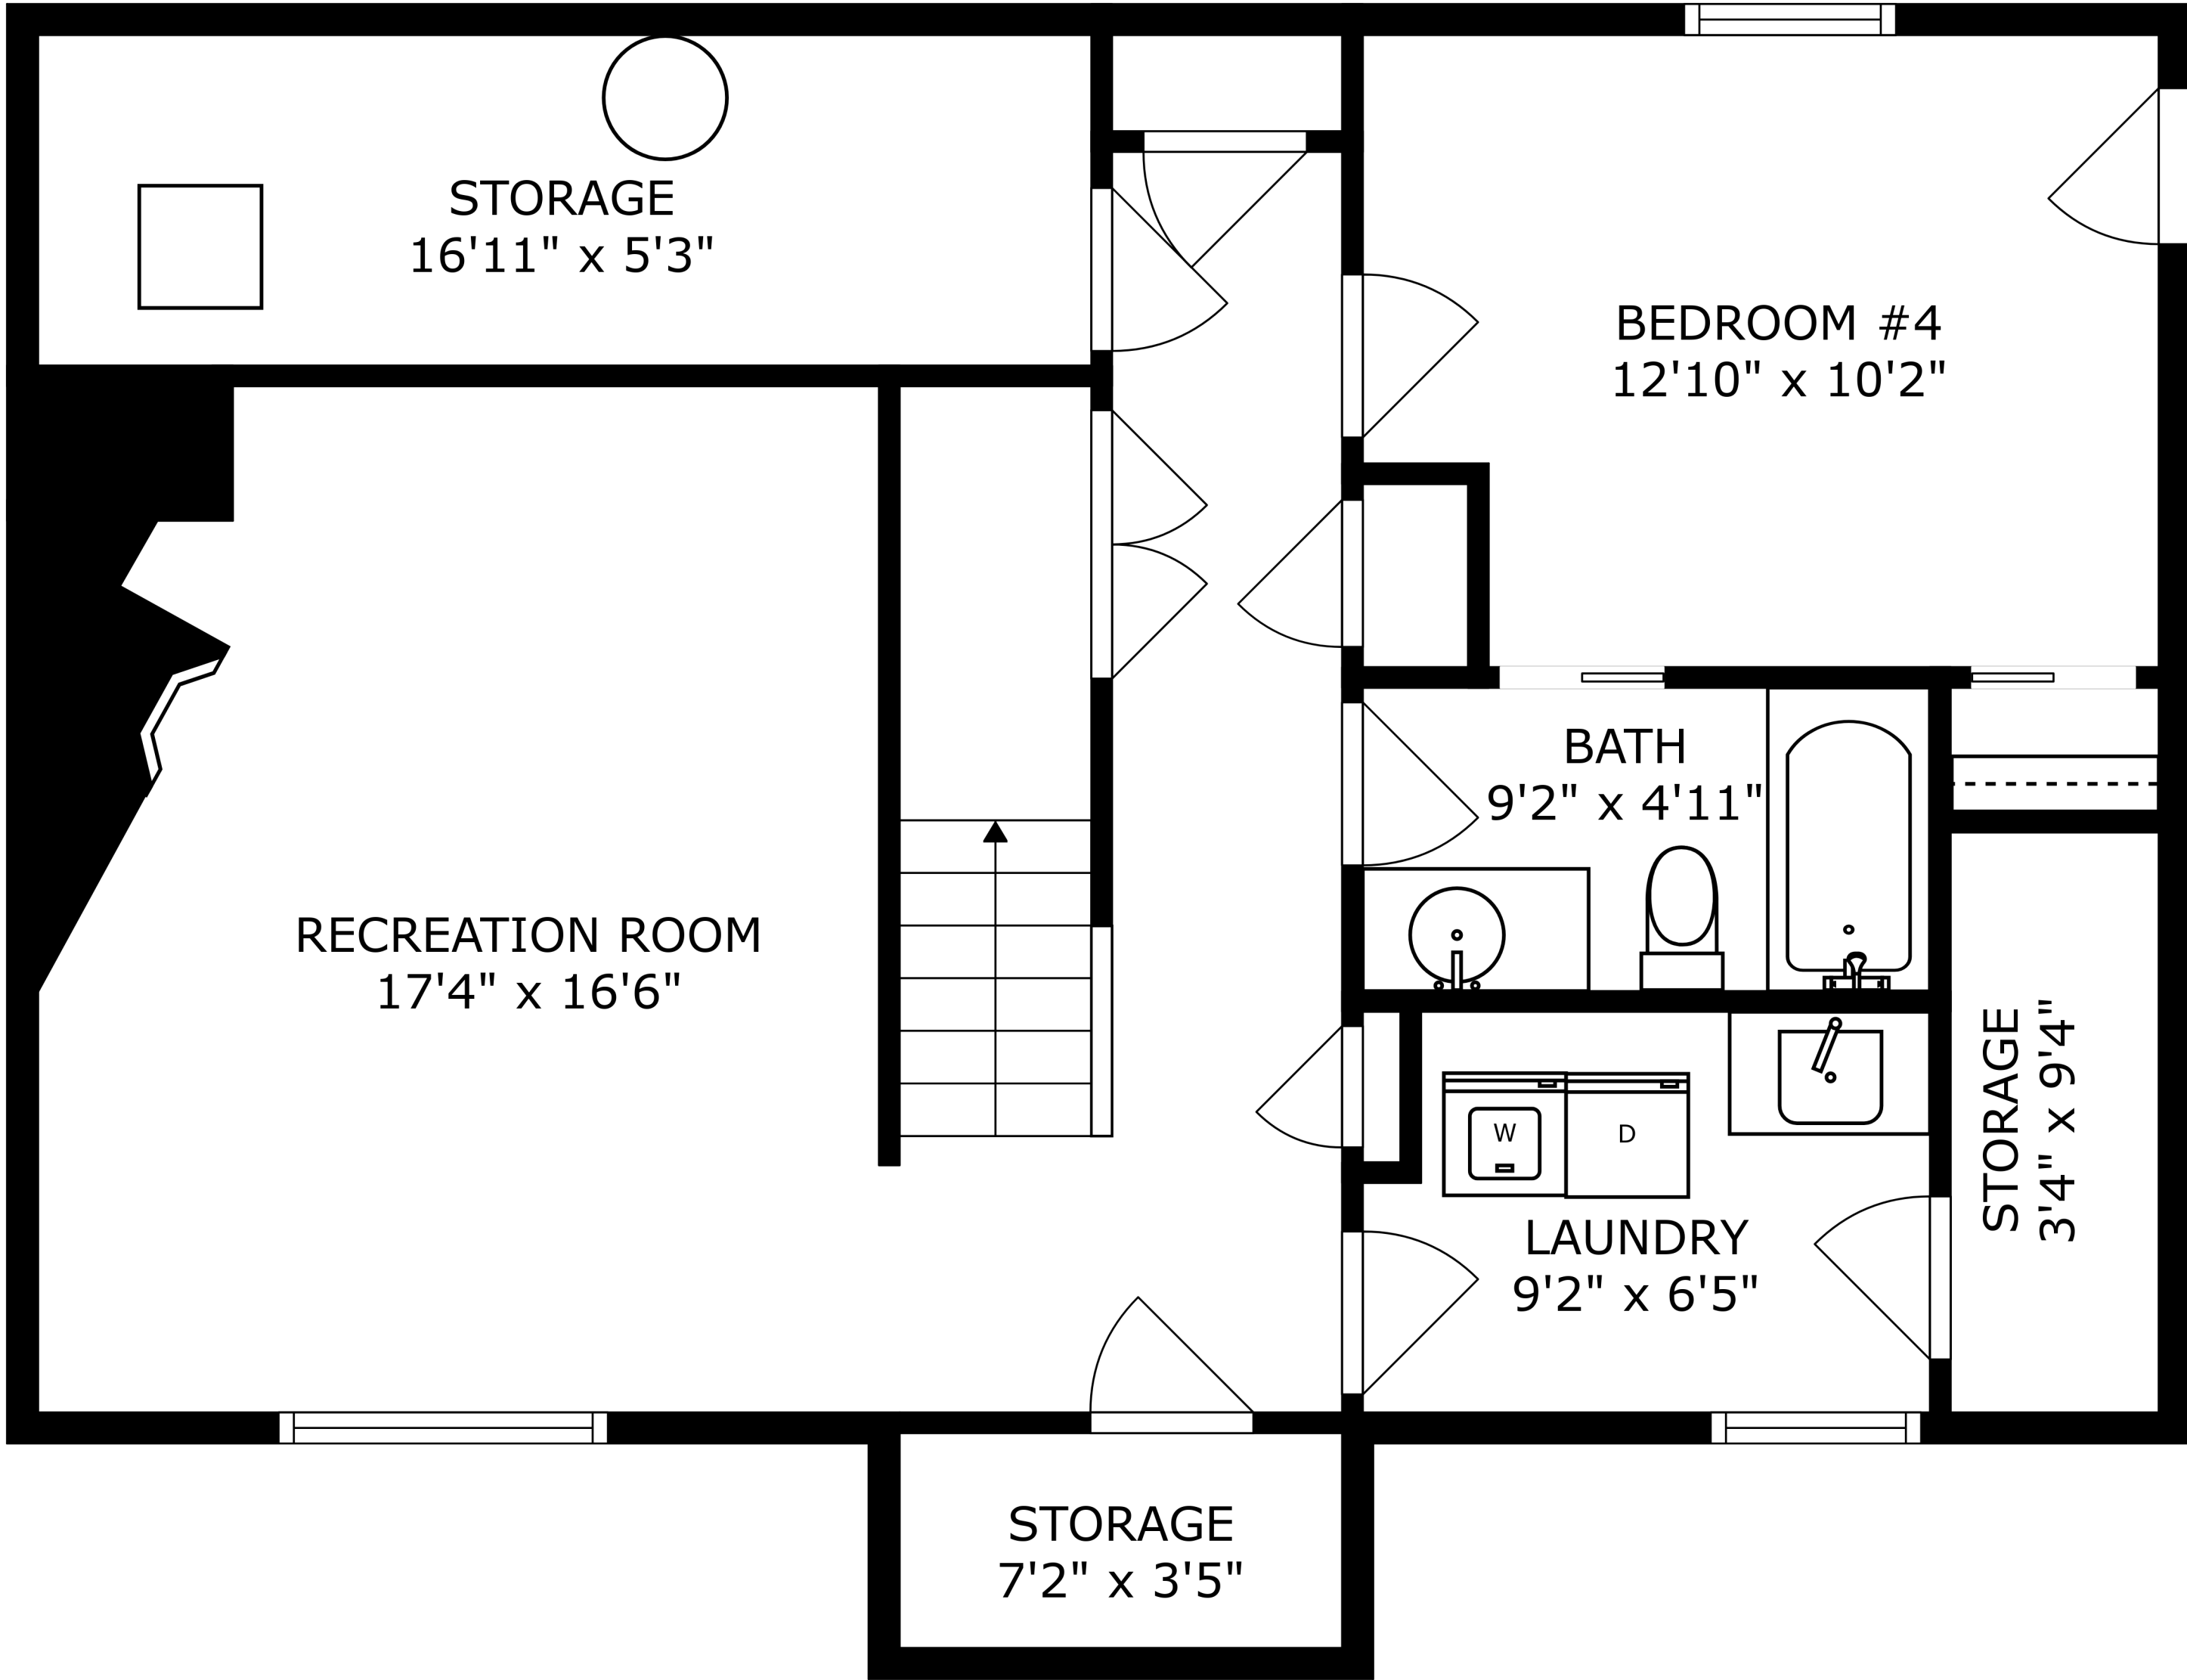

SIZES AND DIMENSIONS ARE APPROXIMATE, ACTUAL MAY VARY.

PRIMARY BEDROOM  
14'4" x 15'6"

BEDROOM #2  
15'0" x 10'9"

BEDROOM #3  
14'11" x 11'2"

W.I.C.  
4'10" x 8'3"

BATH  
7'0" x 8'3"

BATH  
8'6" x 6'6"

SIZES AND DIMENSIONS ARE APPROXIMATE, ACTUAL MAY VARY.

SIZES AND DIMENSIONS ARE APPROXIMATE, ACTUAL MAY VARY.

STORAGE  
16'11" x 5'3"

RECREATION ROOM  
17'4" x 16'6"

STORAGE  
7'2" x 3'5"

BEDROOM #4  
12'10" x 10'2"

BATH  
9'2" x 4'11"

LAUNDRY  
9'2" x 6'5"

STORAGE  
3'4" x 9'4"

SIZES AND DIMENSIONS ARE APPROXIMATE, ACTUAL MAY VARY.