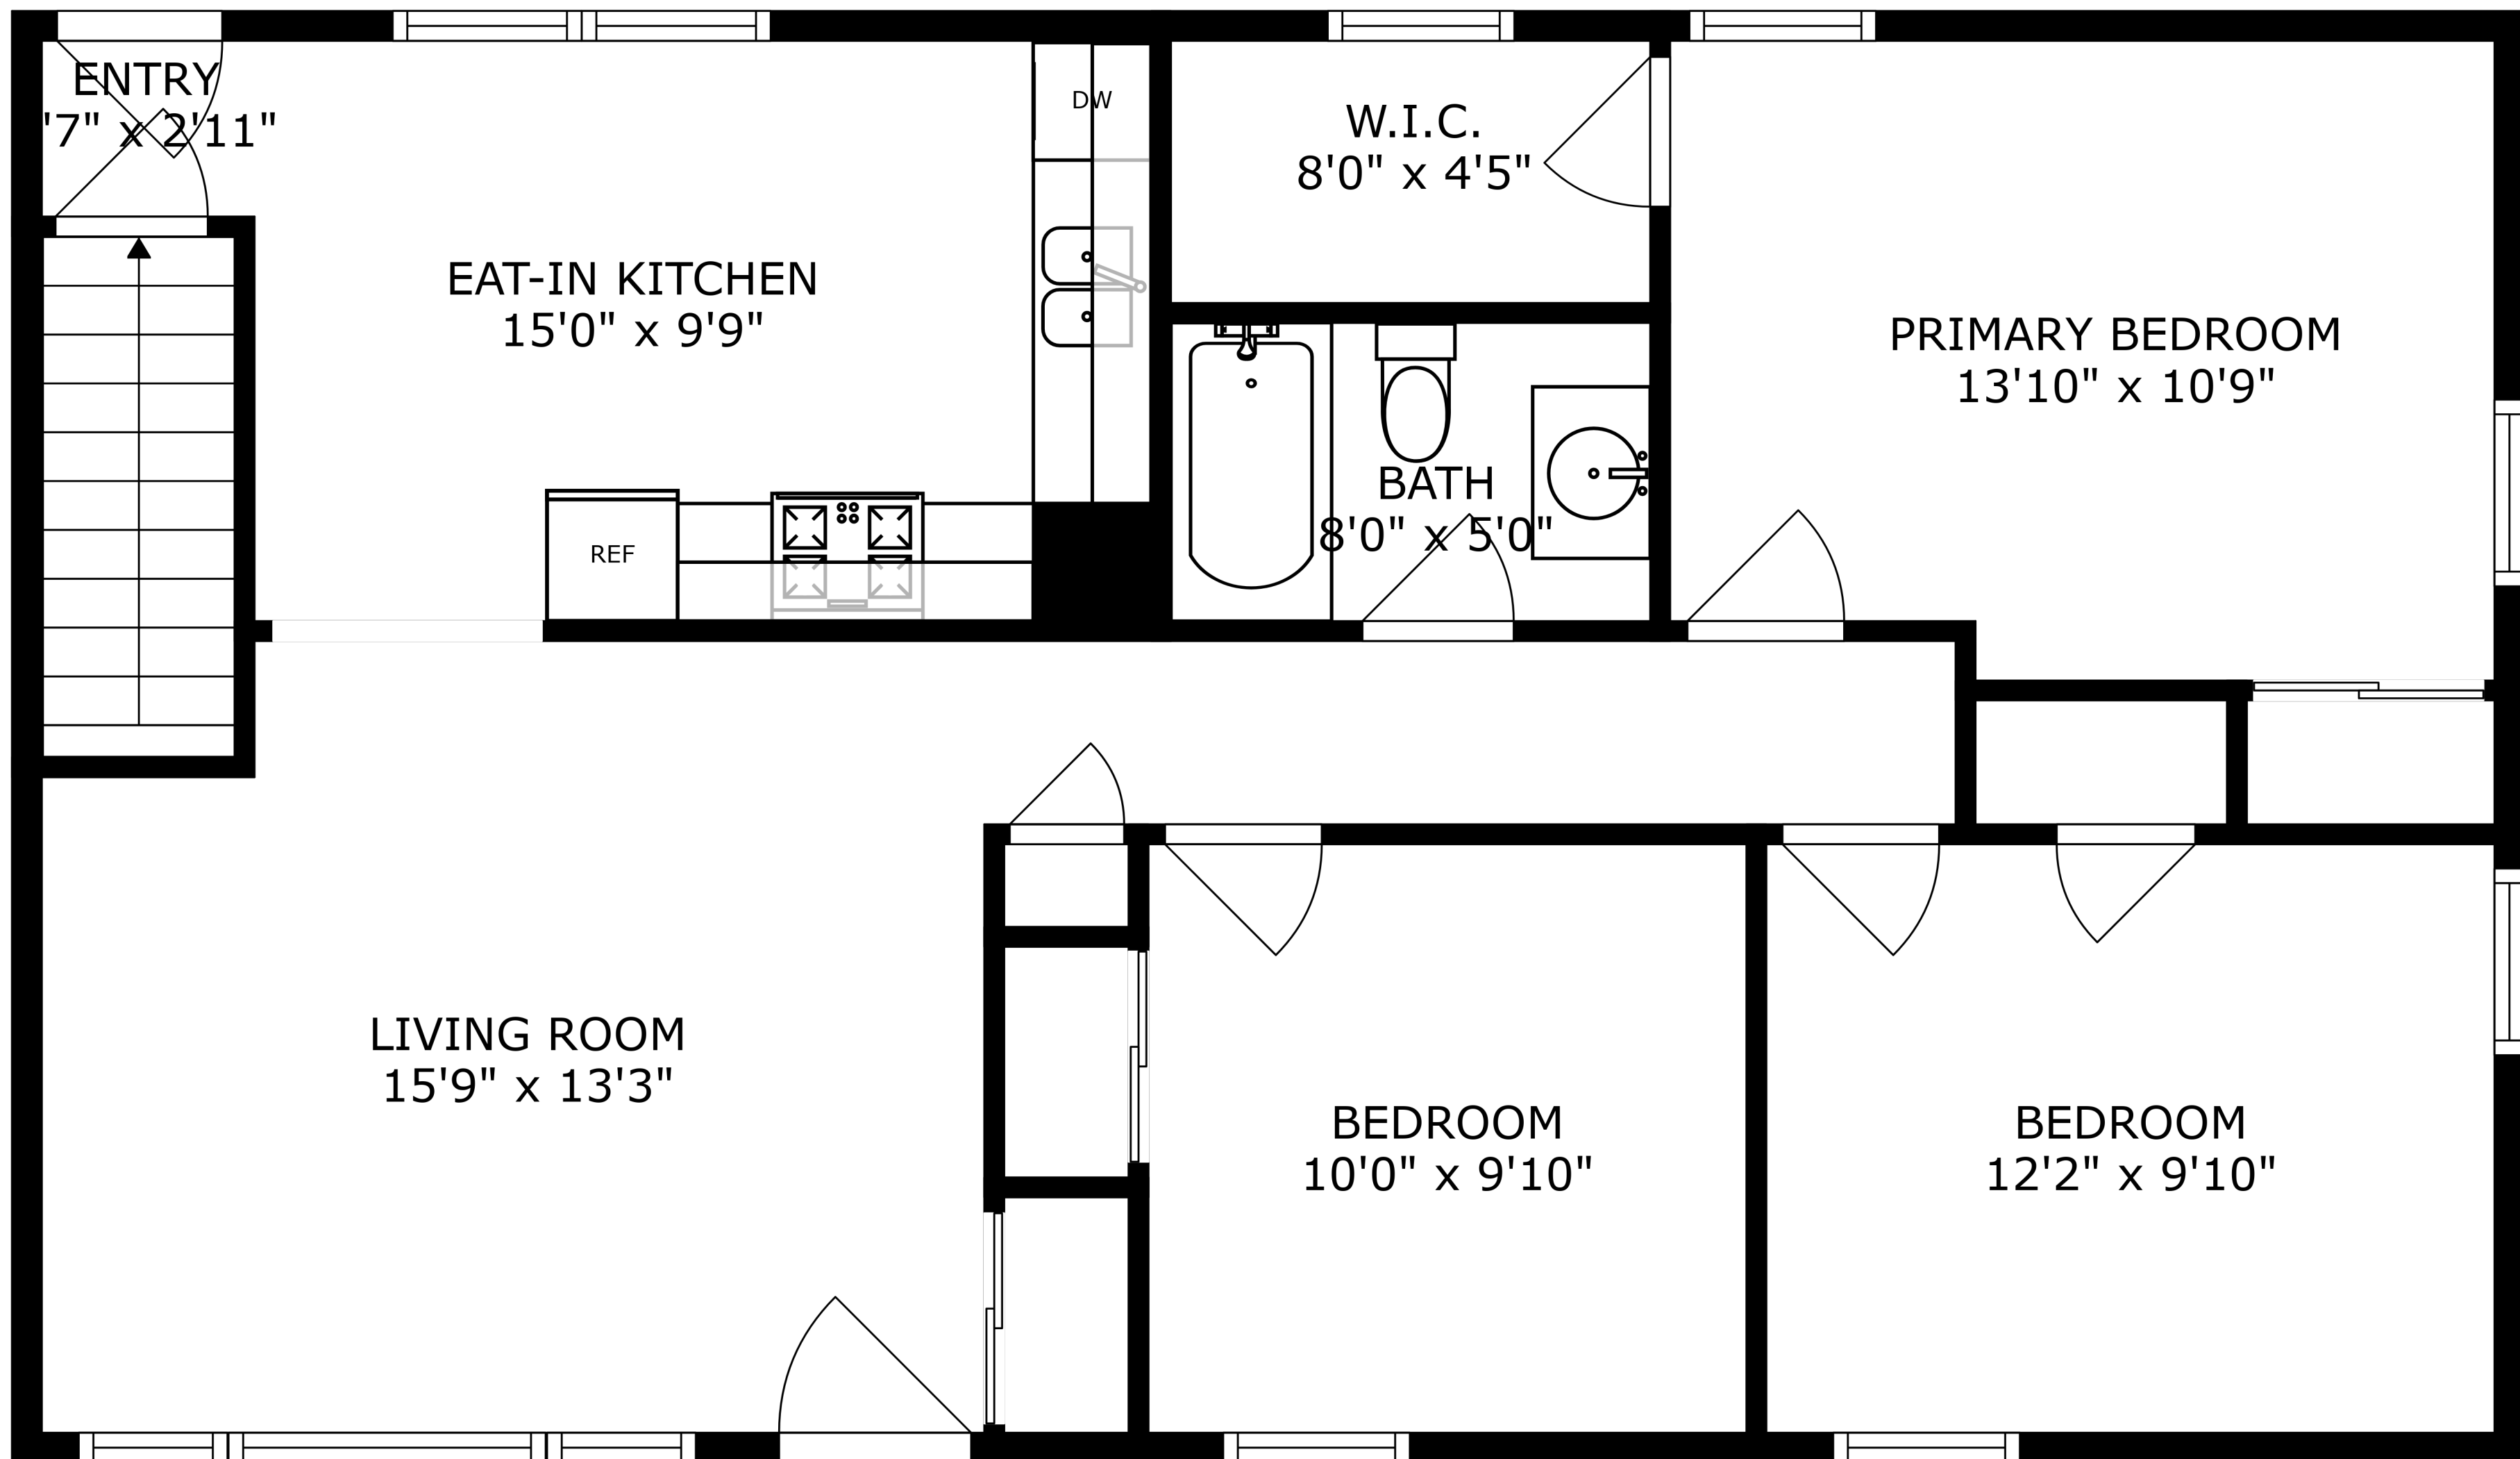

FLOOR 1

FLOOR 2

SIZES AND DIMENSIONS ARE APPROXIMATE, ACTUAL MAY VARY.

SIZES AND DIMENSIONS ARE APPROXIMATE, ACTUAL MAY VARY.

RECREATION ROOM
25'2" x 22'0"

UTILITY
25'4" x 11'11"

BEDROOM
15'4" x 9'9"

SIZES AND DIMENSIONS ARE APPROXIMATE, ACTUAL MAY VARY.