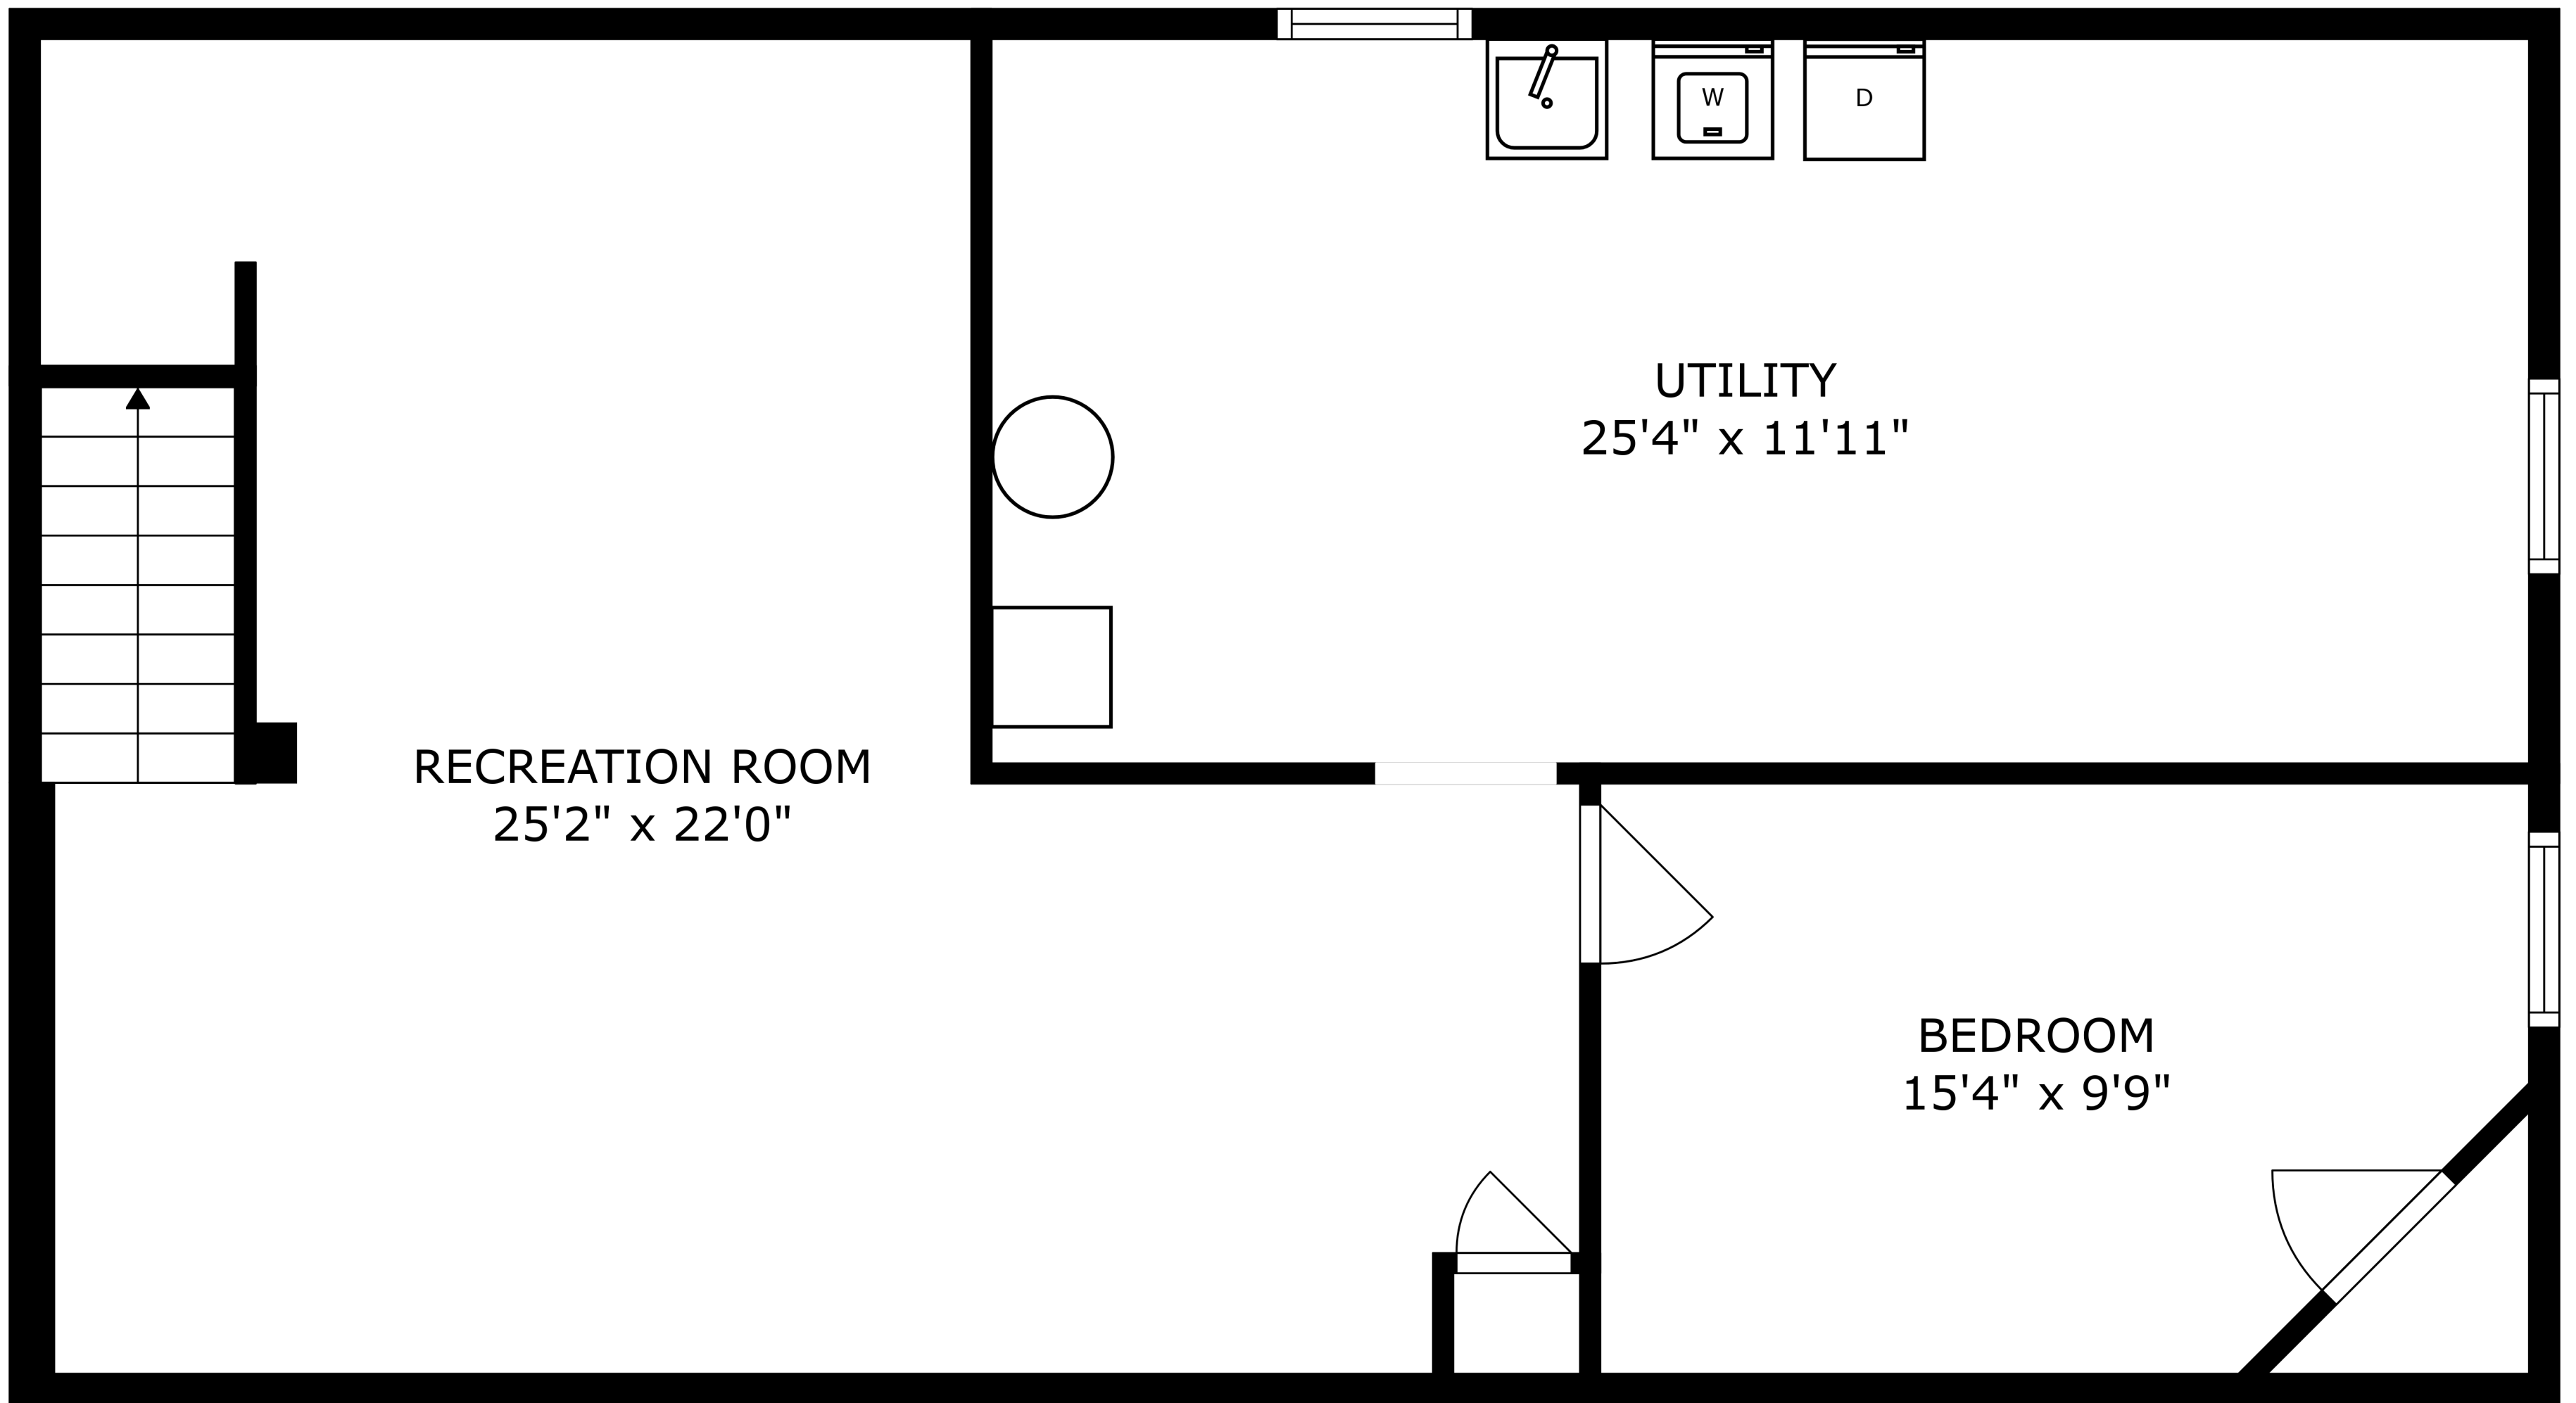

FLOOR 1

FLOOR 2

SIZES AND DIMENSIONS ARE APPROXIMATE, ACTUAL MAY VARY.

SIZES AND DIMENSIONS ARE APPROXIMATE, ACTUAL MAY VARY.

RECREATION ROOM
25'2" x 22'0"

UTILITY
25'4" x 11'11"

BEDROOM
15'4" x 9'9"

SIZES AND DIMENSIONS ARE APPROXIMATE, ACTUAL MAY VARY.