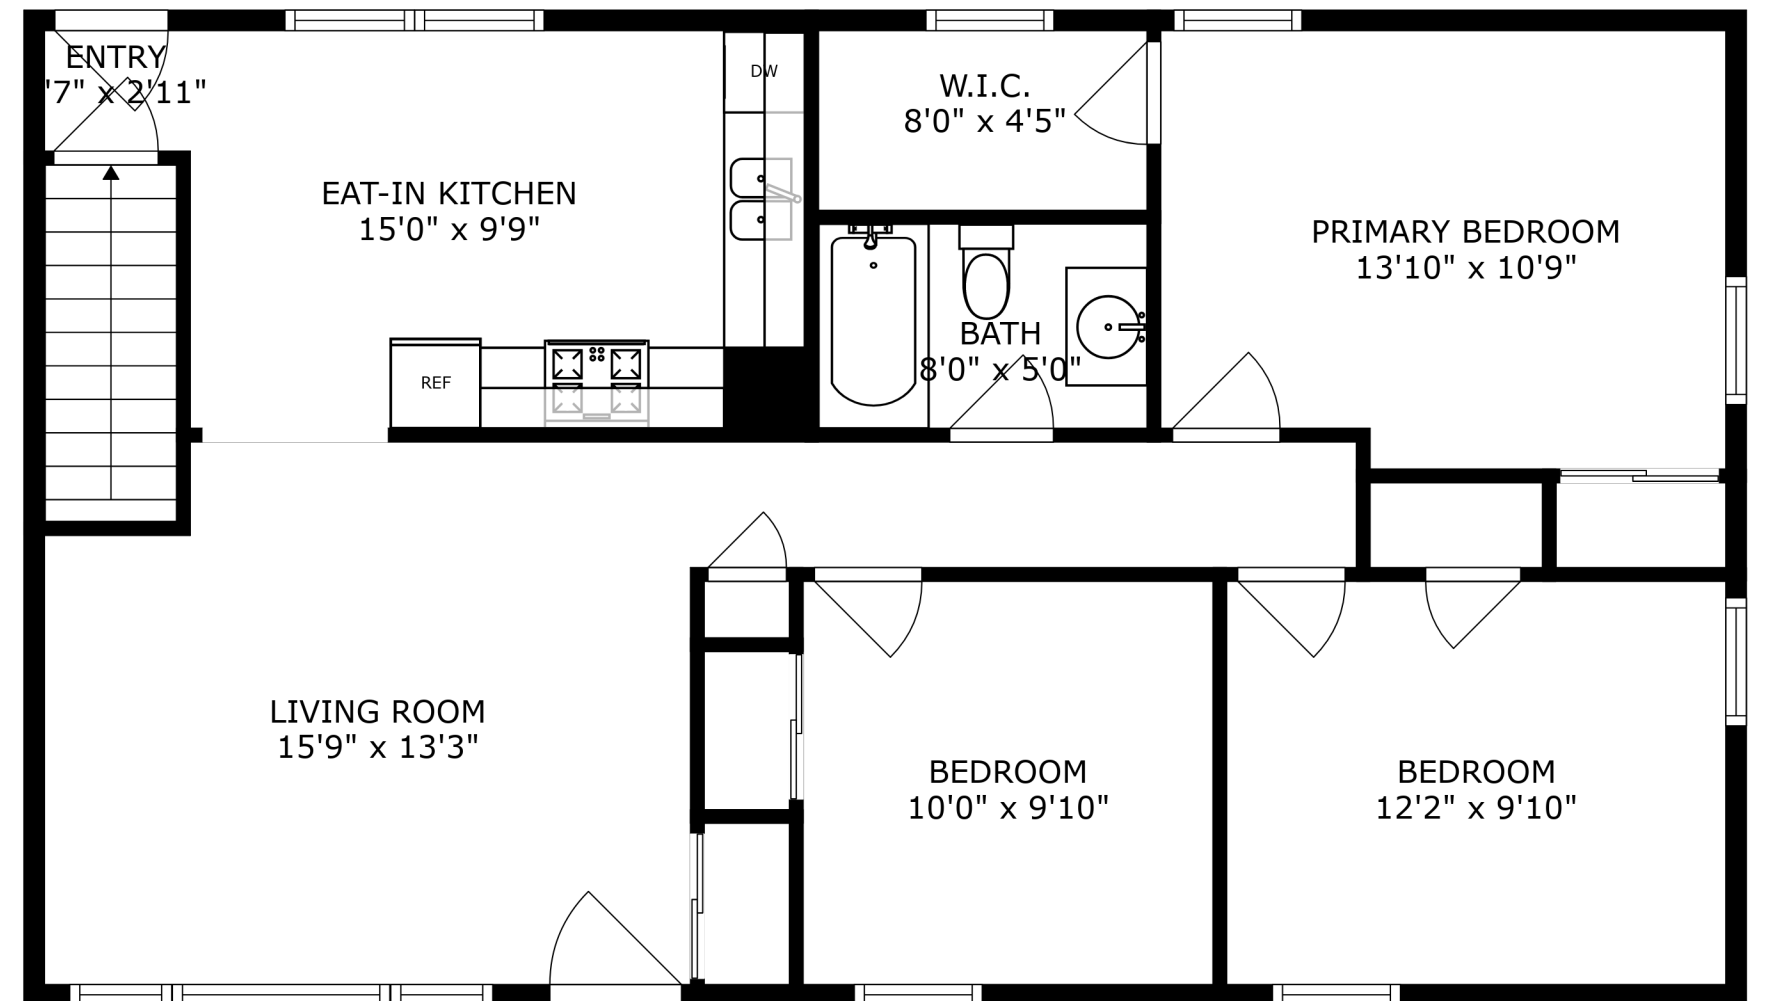

FLOOR 1

FLOOR 2

SIZES AND DIMENSIONS ARE APPROXIMATE, ACTUAL MAY VARY.

SIZES AND DIMENSIONS ARE APPROXIMATE, ACTUAL MAY VARY.

RECREATION ROOM
25'2" x 22'0"

UTILITY
25'4" x 11'11"

BEDROOM
15'4" x 9'9"

SIZES AND DIMENSIONS ARE APPROXIMATE, ACTUAL MAY VARY.