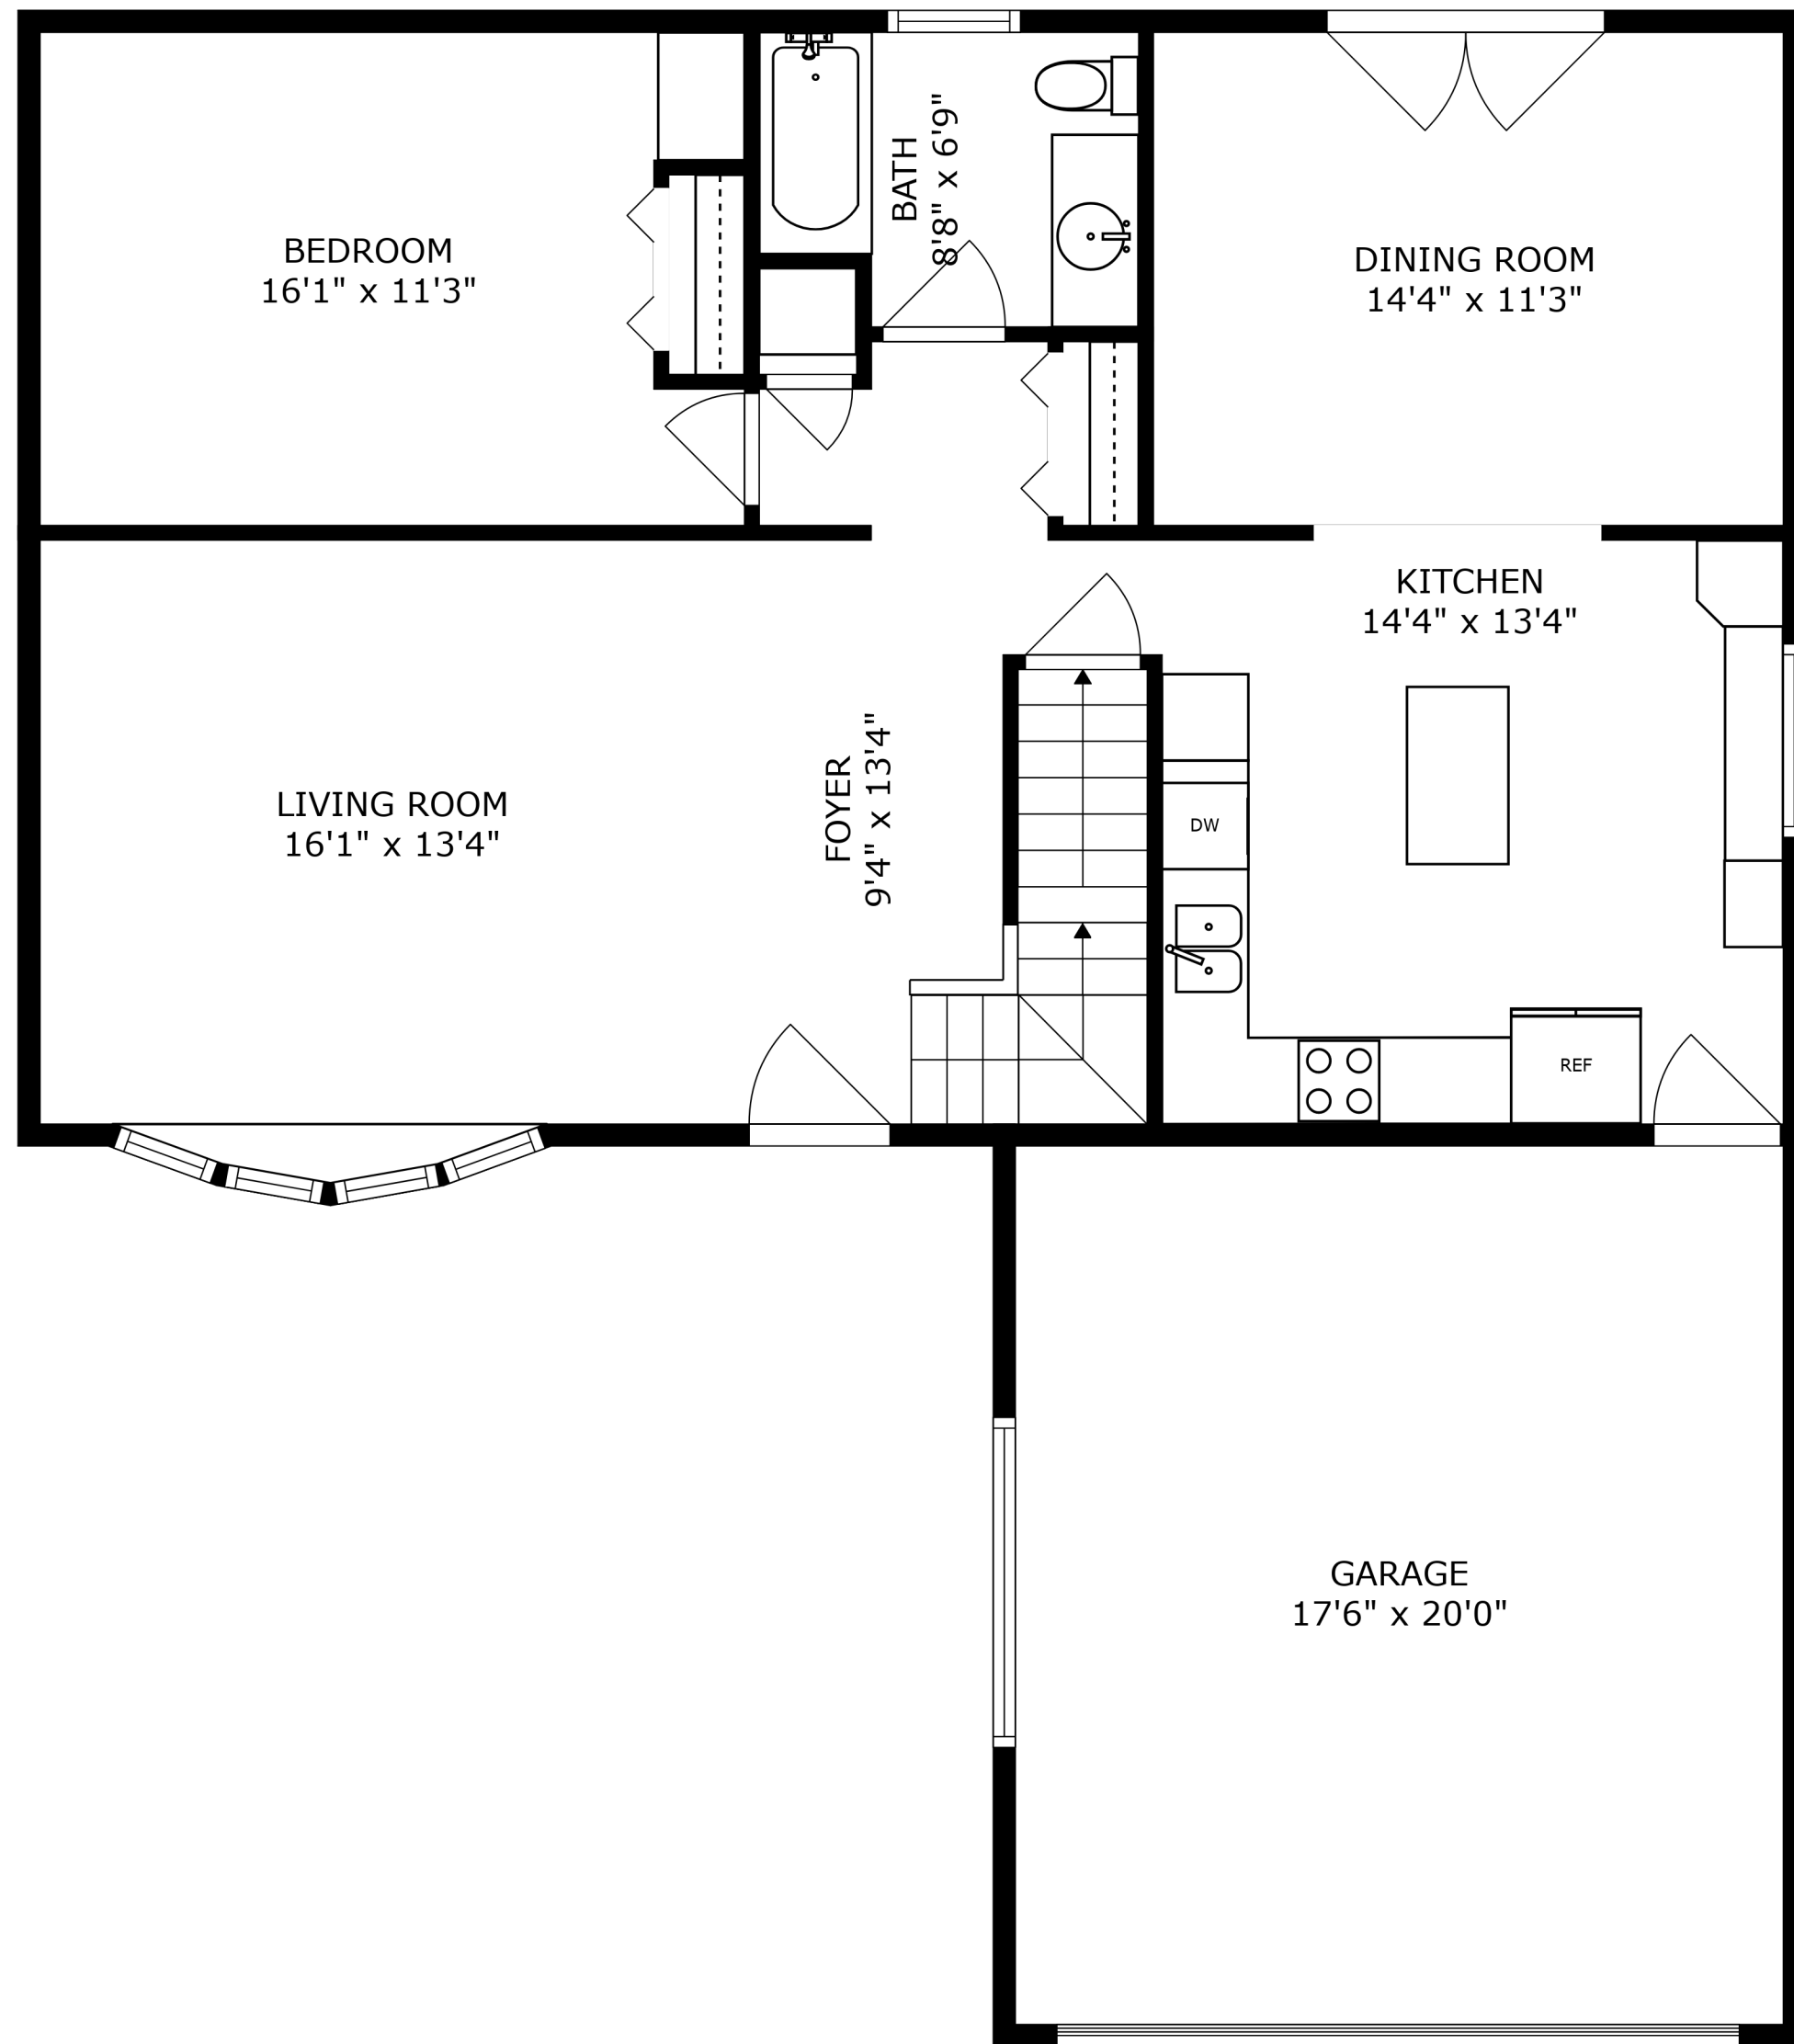

SIZES AND DIMENSIONS ARE APPROXIMATE, ACTUAL MAY VARY.

PRIMARY BEDROOM
16'10" x 19'0"

W.I.C.
8'1" x 5'8"

BATH
8'1" x 5'3"

BEDROOM
14'2" x 15'7"

SIZES AND DIMENSIONS ARE APPROXIMATE, ACTUAL MAY VARY.

SIZES AND DIMENSIONS ARE APPROXIMATE, ACTUAL MAY VARY.

SIZES AND DIMENSIONS ARE APPROXIMATE, ACTUAL MAY VARY.